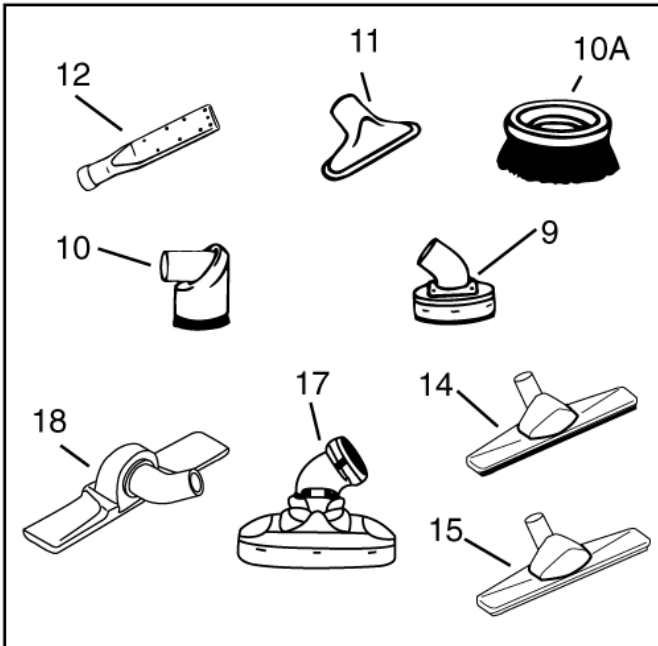

Hose connection diagram steel/brass bayonet 38

GB 1033

06-02-2015

Part List ID
G106339

46

Pos	Part no.	Qty	Description
10	82290301	1	HOSE 38/5M OIL BALL+SLEEVE
10	82290401	1	HOSE 38/10M OIL BALL+SLEEVE
10	82343600	1	HOSE 38/5M PLAST. SLEEVE+BALL
10	82343700	1	HOSE 38/10M PLAST. SLEEVE+BALL
11	11810200	1	HOSE 38/2M COMPLETE BRASS ALU.
11	11810400	1	HOSE 38/3M COMPLETE BRASS/ALU.
12	21810100	1	HOSE 38/2M PLAST. BRASS BAY.+SL.
12	21810300	1	HOSE 38/3M PLAST. BRASS BAY.+SL.
13	22340900	1	JUNCTION KIT D38 AND TWO RINGS
14	10944000	1	BENT JUNCTION D38
15	10984600	1	DIRECT FITTING D38
16	11339800	1	ALUMINIUM STEEL FITTING D38
17	71917000	1	SS BENT JUNCTION D38
18	11027200	1	STEEL HOSE D38 MM560
19	10967000	1	ANGLED HOSE
20	10961200	1	ALUMINUM TUBE MT1 D38
21	11297400	1	PIPE
22	11916000	1	SS TUBE 630MM

Nozzles 38 mm

GB 1033

06-02-2015

Part List ID
G106341

47

See hoses con-
nection diagram
for 38mm

Brushes & nozzles

Wet pick-up