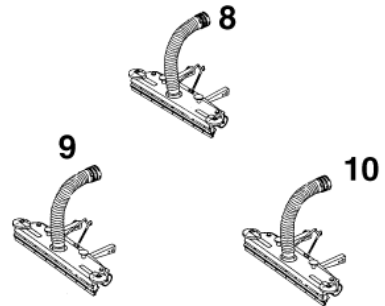

Nozzles 50 mm

GB 1033

06-02-2015

Part List ID
G106337

38

See hoses connection diagram for 38mm

See hoses connection diagram for 50mm

45°
11

12

13

11 A

11 B

12 A

12 B

12 A

13 B

14

17

18

19

21

Wood
26

Wooden nozzle for cleaning ovens

29

15

16

Wood/plastic blades

22

Plastic/Lips

22 A

Wood/brush

23

Plastic/Brush

23 A

Wood/plastic blades

24

Plastic/Lips

24 A

Wood/brush

25

Plastic/Brush

25 A

Nozzle Neck adjustable
Neck material:
-Rubber/Aluminium/
Fe-Zn.
-Silicone Rubber/
Alu/Stainless Steel.

27

Nozzle with adjustable Neck
Neck material:
-Rubber/Aluminium/
Fe-Zn.
-Silicone Rubber/
Alu/Stainless Steel.

31

32

33

34

Nozzle Neck adjustable & Lockable
Neck material:
-Rubber/Aluminium/
Fe-Zn.
-Silicone Rubber/
Alu/Stainless Steel.

27

Nozzle with adjustable & Lockable Neck
Neck material:
-Rubber/Aluminium/
Fe-Zn.
-Silicone Rubber/
Alu/Stainless Steel.

35

36

37

38

Fixed floor nozzle