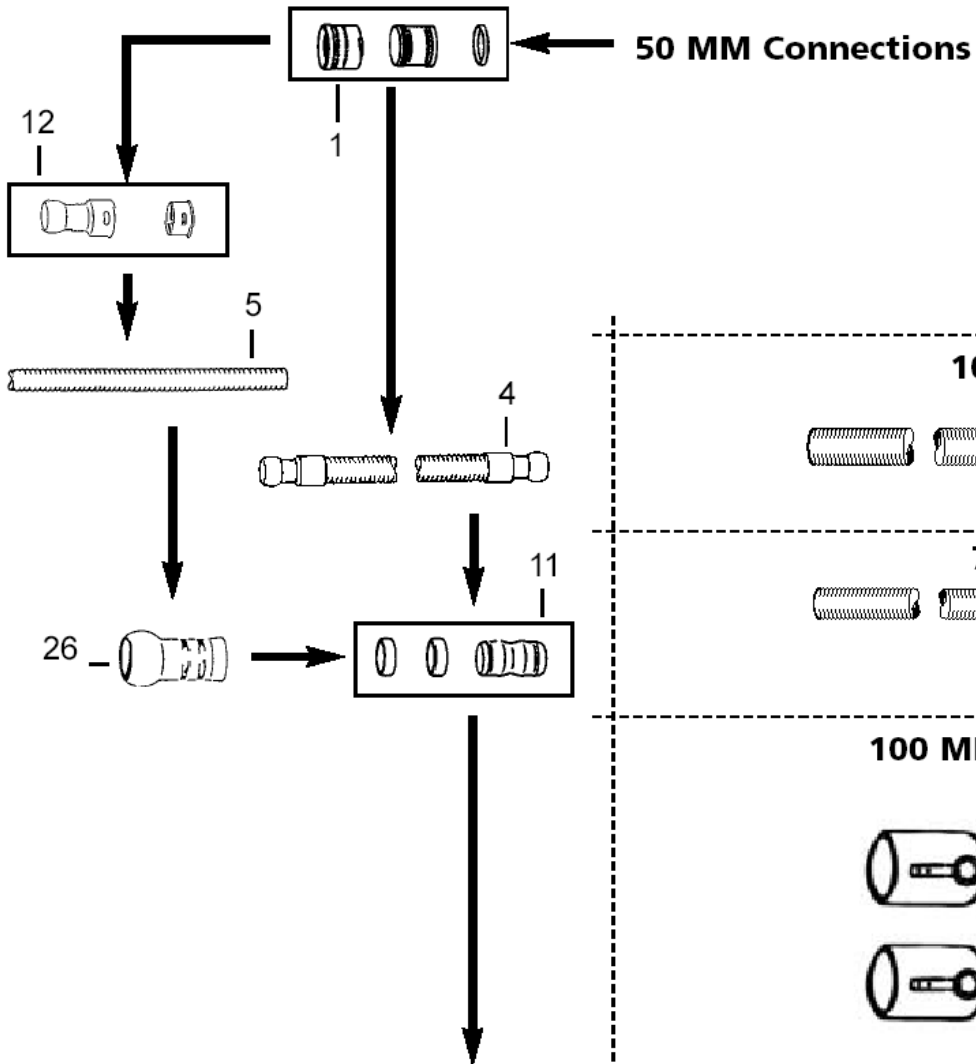

For custom hose length 100-70-50 mm

GB 1033

06-02-2015

Part List ID
HOSE27

64

100 MM Hoses

70 MM Hoses

100 MM End pieces

50 MM Connections

70 MM End pieces

Tube Connections 50 MM

70 MM and 50 MM Connections

For custom hose length 100-70-50 mm

GB 1033

06-02-2015

Part List ID HOSEZ7

65

Pos	Part no.	Qty	Description
1	22344200	1	SLEEVE
2	82351600	1	PLASTIC HOSE Ø 100MMX10M COND
2	82359300	1	POLYURETHAN HOSE Ø100X15M
3	82351500	1	PLASTHOSE Ø 70MMX10M CONDU
3	82359200	1	POLYURETHAN HOSE Ø70X15M
4	20624200	1	HOSE 50/2M RUBB. BALL
4	4072400221	1	RUBBER HOSE MT3 D50 + ADAPTER
4	61604100	1	HOSE 50MM/3M PLAST. BALLS
4	82246200	1	HOSE 50/2M CON. BALLS
4	82246300	1	HOSE 50/3M CON BALLS
4	82246400	1	HOSE 50/10M CON. BALLS
4	82246500	1	HOSE 50/5M CON. BALLS
4	82255900	1	HOSE 50/2M PLAST. BALLS
4	82256100	1	HOSE 50/5M PLAST. BALLS
4	82256300	1	HOSE 50/10M PLAST. BALLS
4	82290500	1	HOSE 50/2M OIL BALLS
4	82290600	1	HOSE 50/3M OIL BALLS
4	82290700	1	HOSE 50/5M OIL BALLS
4	82290800	1	HOSE 50MM/10M OIL BALL
4	L02159900	1	METAL HOSE 3M/50MM
4	L03066303	1	TRANSP.PUR H HOSE 3M/50
5	82295700	1	25M- Ø 50MM PLASTIC HOSE
5	82309700	1	25M Ø 50MM CONDUCTIVE HOSE
5	82359100	1	POLYURETHANE HOSE Ø50X15M
7	L03056100	1	CONNECTION FOR HOSE D100
8	L03056101	1	HOSE .E 100MM WITH RA 15M
9	L03066100	1	PLASTIK-MANSCHETTE 70MM
10	L03056000	1	CONNECTION FOR HOSE D70
11	22339700	1	JUNCTION KIT AND TWO RINGS D50
12	22340100	1	BALL JOINT/BUSH KIT GREY 50
12	22340300	1	BALL JOINT/BUSH BLACK 50
12	22340500	1	BALL JOINT/BUSH BLUE OIL 50MM
13	31080200	1	HOSE NOZZLE
14	L03056600	1	BENT PIPE 70 /50
15	L03056203	1	BENT SLEEVE FOR PIPE 70/ 7
16	L03057400	1	STRAIGHT PIPE 70/50
17	L03056200	1	SLEEVE FOR PIPE 70 /70
18	31316900	1	SPRING CLIP 50/70MM TUBES
19	21318100	1	PIPE BENT 50MM SPRING LOCK
20	10624400	1	BENT JUNCTION D50
21	10984600	1	DIRECT FITTING D38
22	L02652000	1	RUBBER ANGLED SLEEVE WITH CLAMP BAND
23	80694300	1	SLEEVE