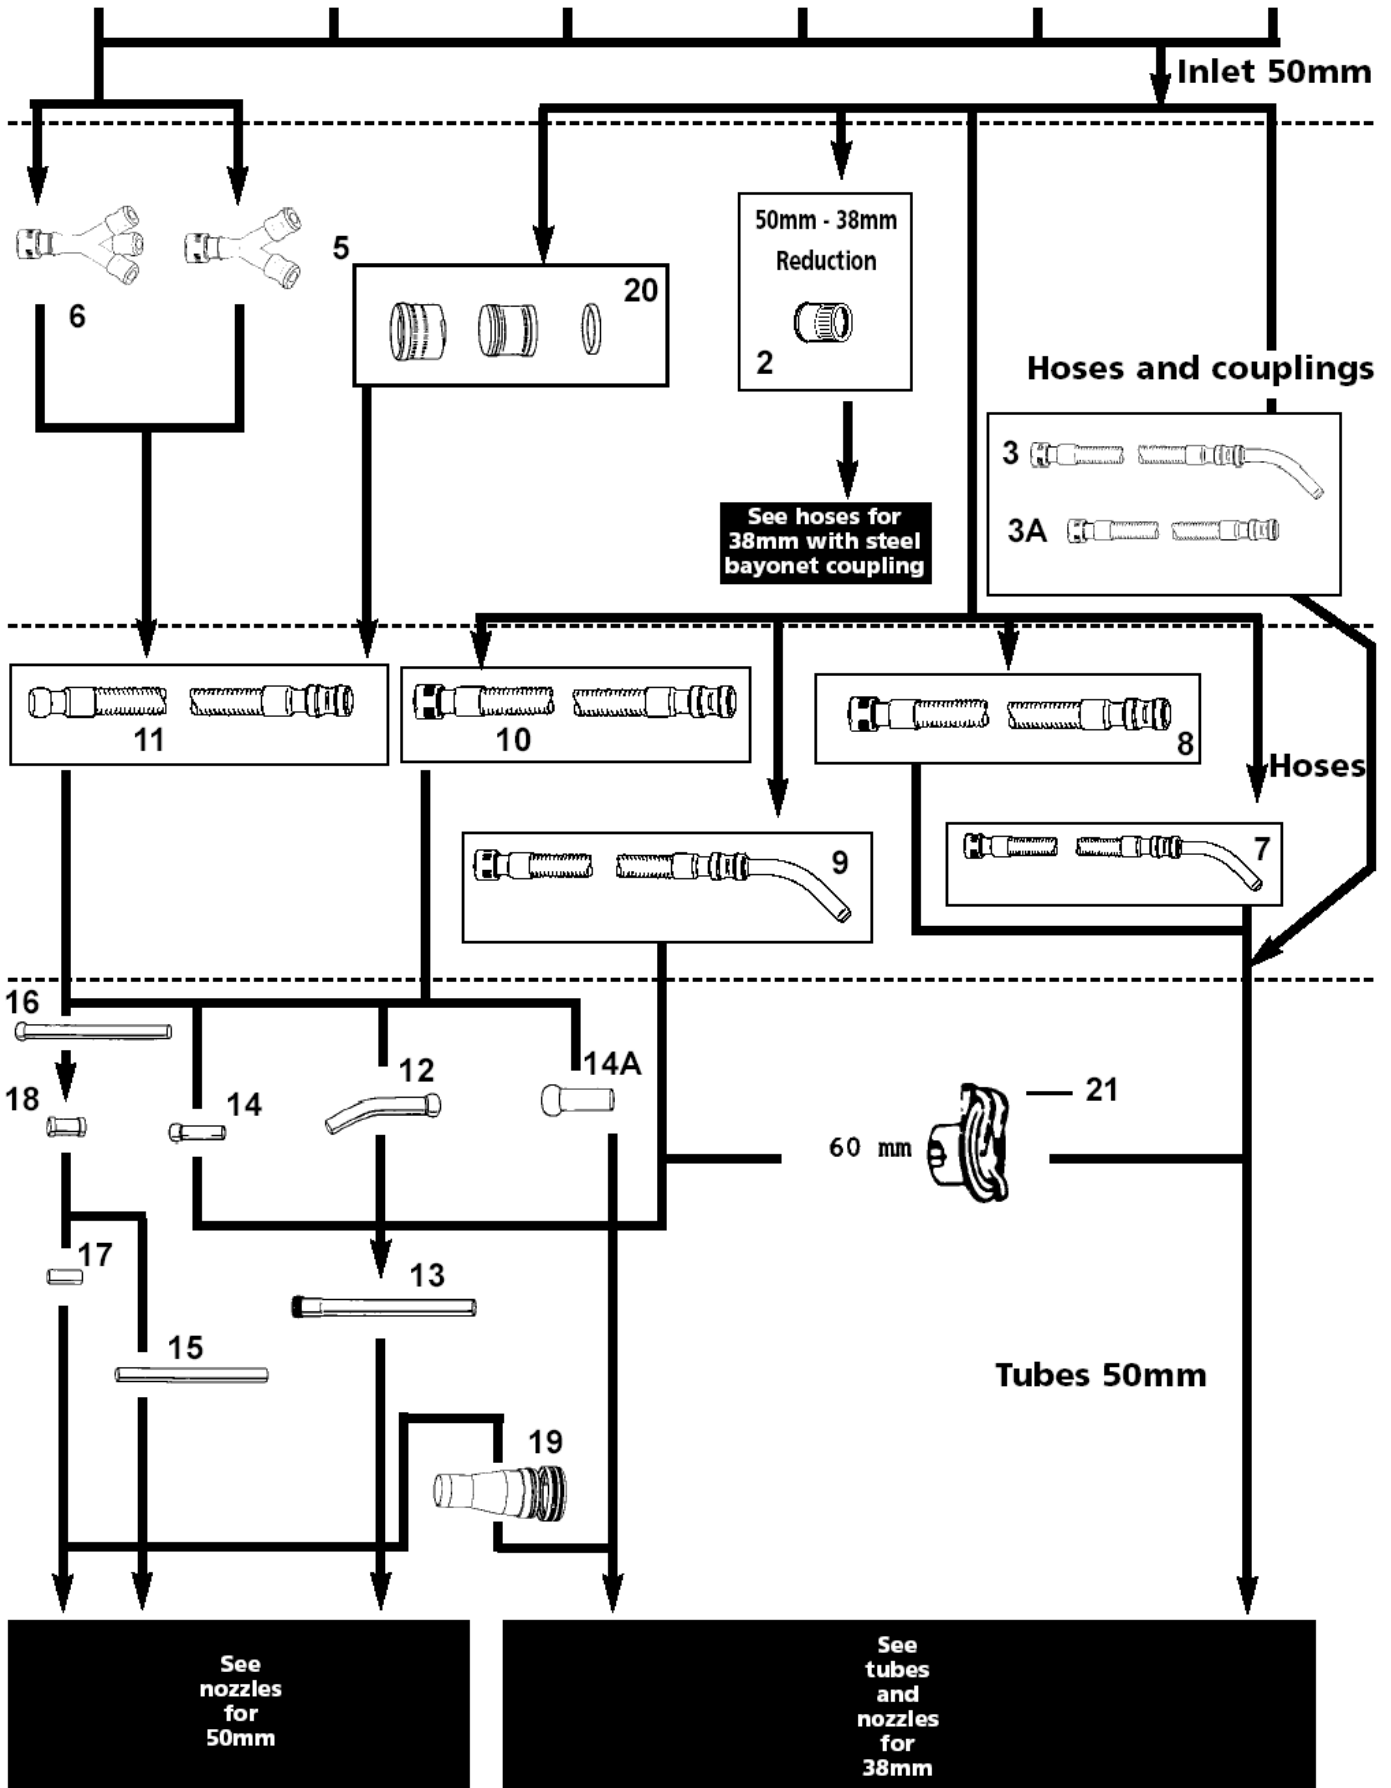

Hoses, connections and tubes 50 mm

06-02-2015

Part List ID
G106335

35

GB 1033

GM 625
GM 626

GS/GM 82

GS/GM 83

GB 726
GB 826
GB 725

GB 833

2050

Hoses, connections and tubes 50 mm

GB 1033

06-02-2015

Part List ID
G106335

36

Pos	Part no.	Qty	Description
2	10960900	1	BAYONET REDUCTION D50/38
3	11605200	1	HOSE 50/38 2.6M COMPLETE.
5	L02150900	1	FORK Ø50/2XØ50 MD
6	L02151000	1	FORK Ø50/3XØ50 MD
7	12167700	1	HOSE 38 PUR PIPE+50MMBAY.
8	82184700	1	HOSE 38MM PUR NOZZLE+50 BAY.
9	11382000	1	2M X 50MM RUBBER HOSE W/ STEEL CURVED TU
9	11382100	1	3M X 50MM RUBBER HOSE W/ STEEL CURVED TU
9	11604000	1	HOSE 50MM/3M PLAST. BAY. +PIPE
9	12167200	1	HOSE 50/3M PUR COMPLETE
9	12248000	1	HOSE 50/2M CON. COMPLETE
9	12248200	1	HOSE 50/3M CON. COMPLETE
9	12248400	1	HOSE 50/5M CON. COMPLETE
9	12248600	1	HOSE 50/10M CON COMPLETE
9	12292600	1	HOSE 50/2M OIL COMPLETE
9	12292800	1	HOSE 50/3M OIL COMPLETE
9	12293000	1	HOSE 50/5M OIL COMPLETE
9	12293200	1	HOSE 50/10M OIL COMPLETE
9	12331100	1	HOSE 50MM 2M COMPLETE
9	12331200	1	HOSE 50/5M COMPLETE
9	12331300	1	HOSE 50/10M COMPLETE
10	10624300	1	HOSE 50MM 2M RUBBER BAY.+SLEEVE.
10	10629800	1	HOSE 50MM/3M RUBBER BAY.+SLEEVE
10	12248100	1	HOSE 50/2M CON. BAYONET +NOZZLE
10	12248300	1	HOSE 50/3M CON.BAYONET +NOZZLE
10	12248500	1	HOSE 50/5M CON. BAYONET +NOZZLE
10	12248700	1	HOSE 50/10M CON. BAY.+SLEEVE
10	12256000	1	HOSE 50/2M PLAST. BAYONET +NOZZLE
10	12256200	1	HOSE 50/5M PLAST. BAYONET +NOZZLE
10	12256400	1	HOSE 50/10M PLAST. BAY.+SLEEVE
10	12292700	1	HOSE 50/2M OIL BAYONET +NOZZLE
10	12292900	1	HOSE 50/3M OIL BAY.0+NOZZLE
10	12293100	1	HOSE 50/5M OIL BAYONET +NOZZLE
10	12293300	1	HOSE 50/10M OIL BAY.+SLEEVE
10	21604200	1	HOSE 50MM/3M PLAST. BAY. +NOZZLE
10	82184600	1	HOSE 50/3M PUR BAYONET +NOZZLE
10	L00191493	1	SLANGE 50MM/10M GUM.KOMP.
10	L02156000	1	METAL HOSE Ø50/3M
11	10629700	1	HOSE 50MM/3M RUBBER BALL+SLEEVE
11	10696500	1	HOSE 50MM 2M RUBBER NOZZ. F+KU
11	31803200	1	HOSE 50 MM 3 M
11	32331400	1	HOSE 50/2M COMPLETE
11	32331500	1	HOSE 50/5M BALL+SLEEVE