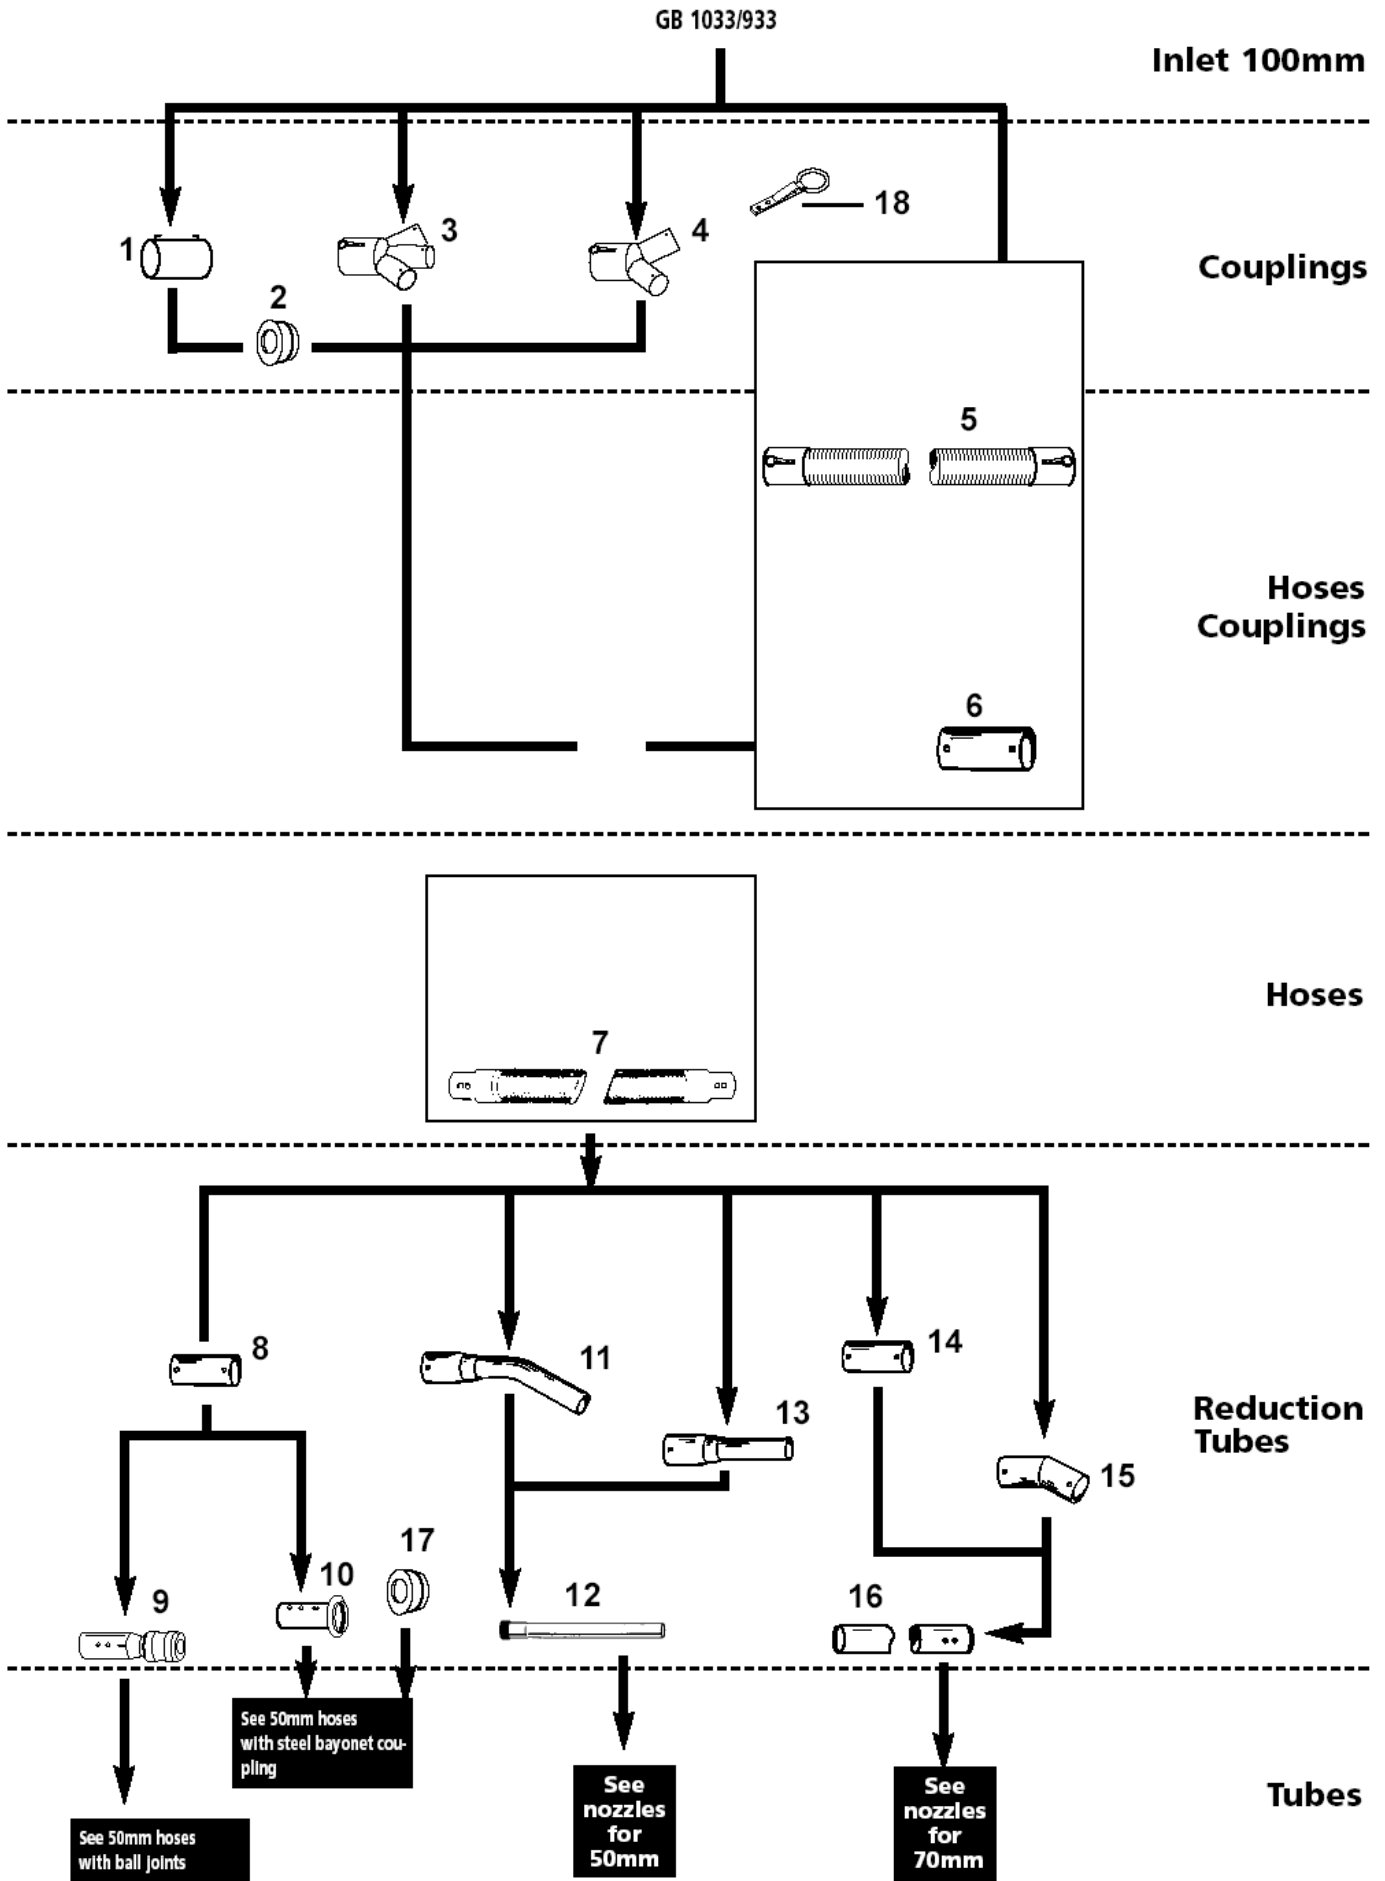

Hose connection, 100 mm

GB 1033

06-02-2015

Part List ID
G106329

29

Hose connection, 100 mm

GB 1033

06-02-2015