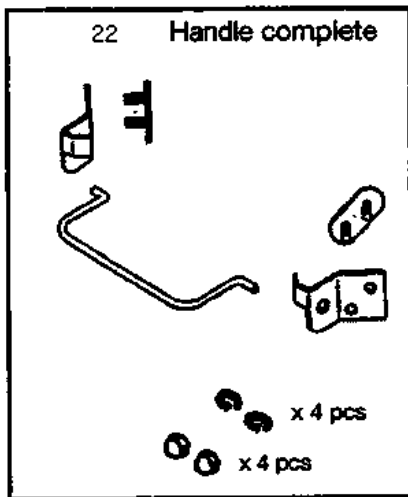

Separator tanks 1

GB 1033

06-02-2015

Part List ID
G106317

17

Lid for $\varnothing$ 38 mm: 21240000

Lid for $\varnothing$ 50 mm: 21325500

Separator tanks 1

GB 1033

06-02-2015

Part List ID
G106317

18

Pos	Part no.	Qty	Description
3	81540700	4	SCREW M4X10 PAN HEAD
4	70989200	1	SOCKET - OBSOLETE
6	80552100	4	SPRING WASHER M4
7	70526500	4	NUT-BRASS M4 HEX
8	71325400	1	TUBE 50MM
9	71246500	1	INLET PIPE STUB 38MM COPERCHIO
10	70624500	1	SCREW M6X25 FINGER SCREW
11	10649400	1	ANGLE CONNECTOR 90 DEG. 50 MM
12	80660700	1	SCREW M6X25 MACHINE EL-ZI
13	81579500	1	SKRUE M4X16 PZD2 US. FZ
14	70526500	1	NUT-BRASS M4 HEX
15	70526500	4	NUT-BRASS M4 HEX
16	80552100	4	SPRING WASHER M4
17	71325200	1	TUBE 50MM
18	81229600	1	GASKET INT/TANK LID 50MM
19	71325400	1	TUBE 50MM
20	70624500	1	SCREW M6X25 FINGER SCREW
21	71323000	1	INLET 50MM F.SEPARATORLID
22	32210400	1	HOLDER HANDLE KIT SET
24	80552100	6	SPRING WASHER M4
26	31246400	1	TANK LID
27	81246701	1	GASKET INT/TANK AND LID
28	32210600	1	HOLDER LID KIT SET
29	22239000	1	KIT SET Ø38 ACCESSORIES FOR SE
40	71323000	1	INLET 50MM F.SEPARATORLID
41	22239400	1	KIT SET FOR 38/50 ACCESSORIES