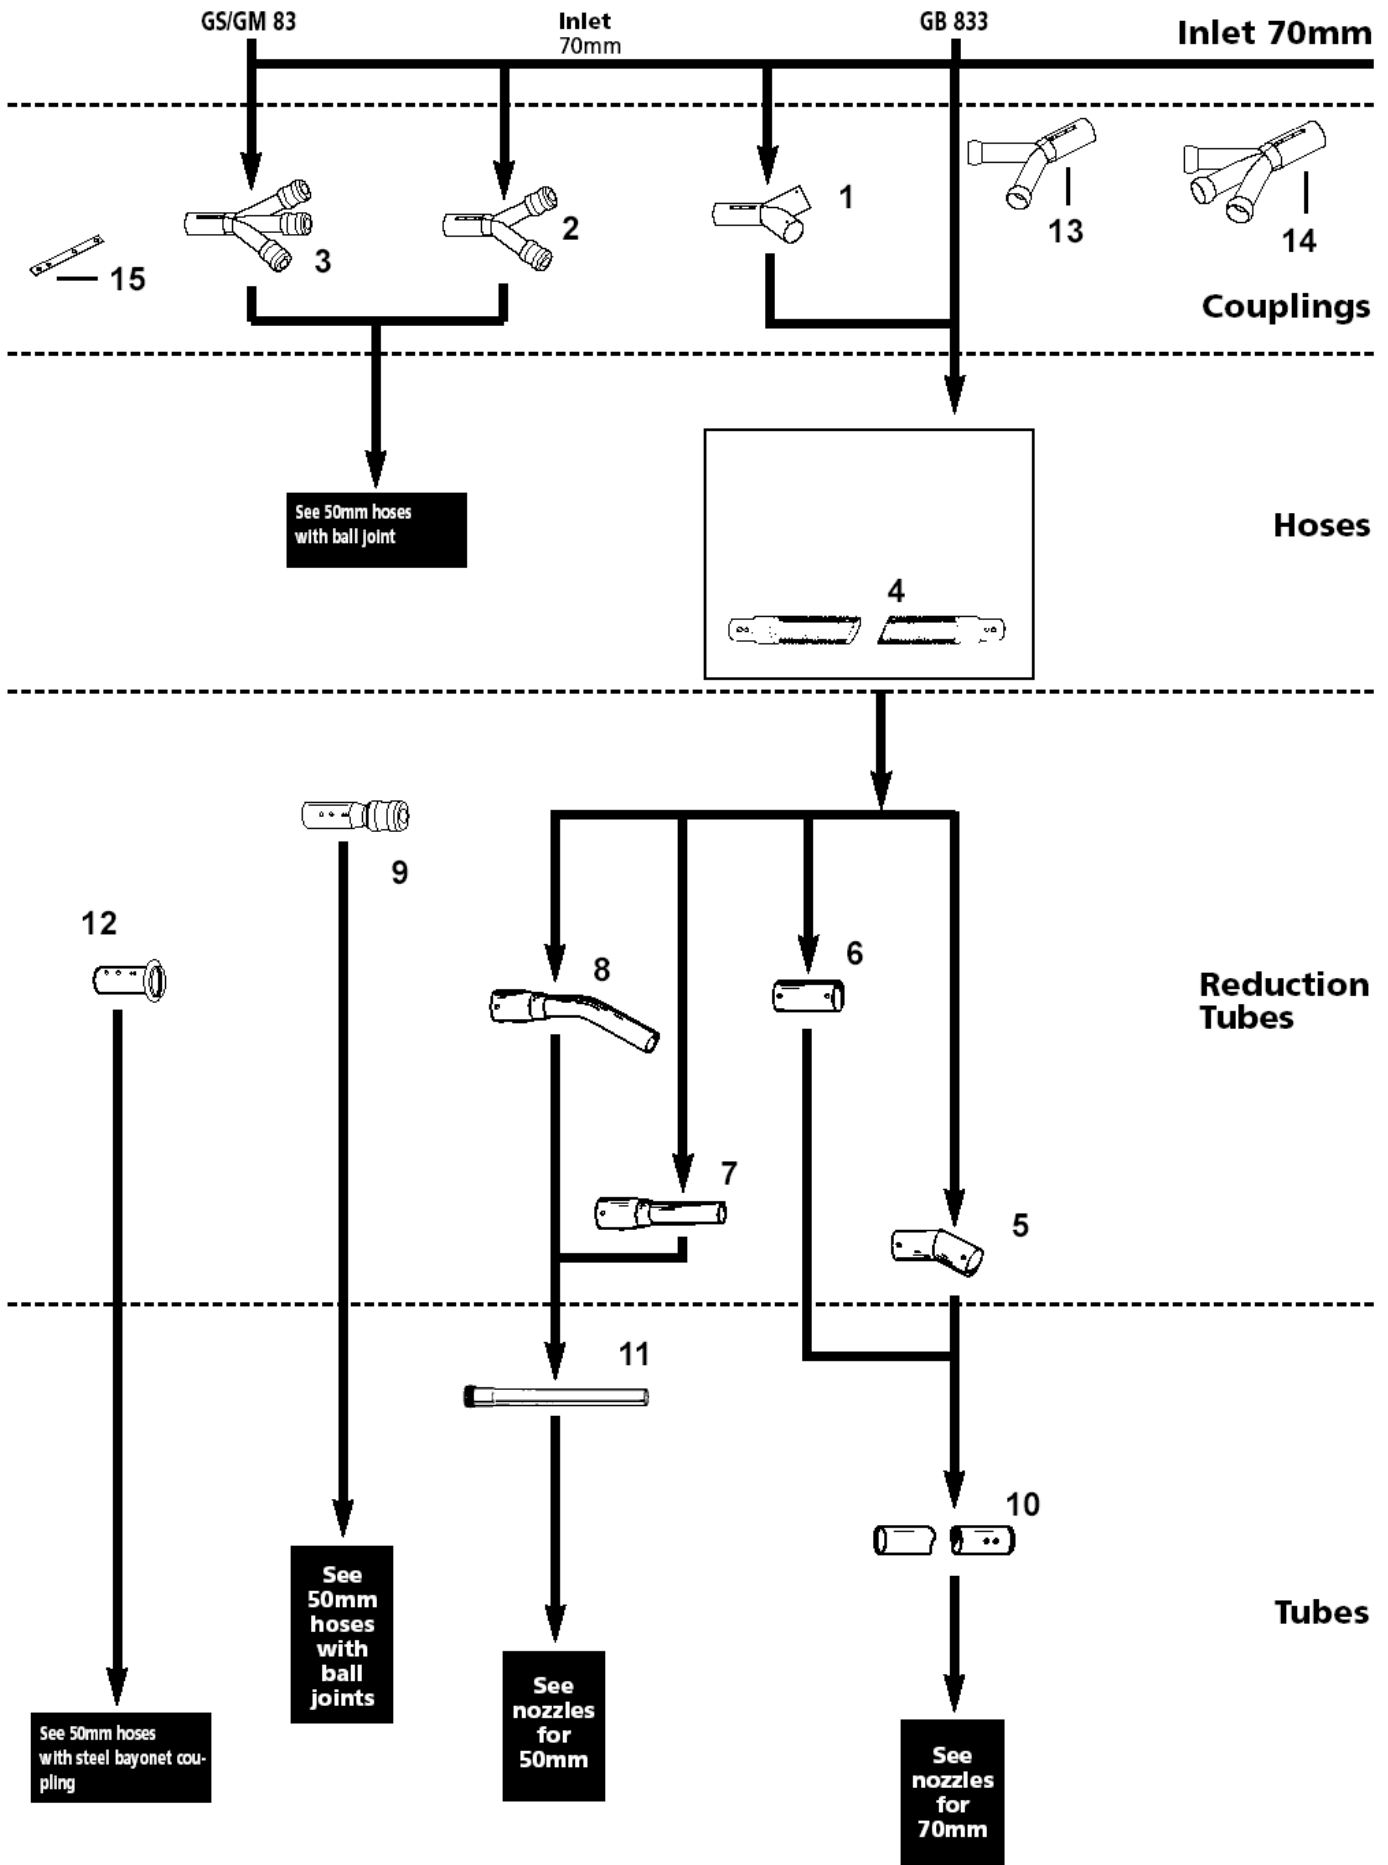

Hose connection diagram 70 mm

GB 1033

06-02-2015

Part List ID
G106331

31

Hose connection diagram 70 mm

GB 1033

06-02-2015

Part List ID
G106331

32

Pos	Part no.	Qty	Description
1	L03059500	1	FORK PIECE 70 /2X70
2	L03059601	1	FORK PIECE 70 /2X50
3	L03059700	1	BRANCH YPIECE 70/3X50MM
4	L03060300	1	PLASTIC HOSE. BLACK 3M/70MM
4	L03060500	1	PLASTIC HOSE 5M/D70MM
4	L03062000	1	METAL HOSE 3M/70MM
4	L03063800	1	PLASTIC HOSE 3M/70MM
4	L03063900	1	PLASTIC HOSE 5M/70MM
4	L03067100	1	TRANSP.PUR H HOSE 3M/70
5	L03056203	1	BENT SLEEVE FOR PIPE 70/ 7
6	L03056200	1	SLEEVE FOR PIPE 70 /70
7	L03057400	1	STRAIGHT PIPE 70/50
8	L03056600	1	BENT PIPE 70 /50
9	L03057100	1	REDUCTION PIECE. PIPE 70 / 50
10	L03055000	1	STRAIGHT PIPE 70 /1200MM M
11	10686400	1	STEEL HOSE MT1 D50
12	L03057500	1	REDUZIERUNG 70MM KESSELAN