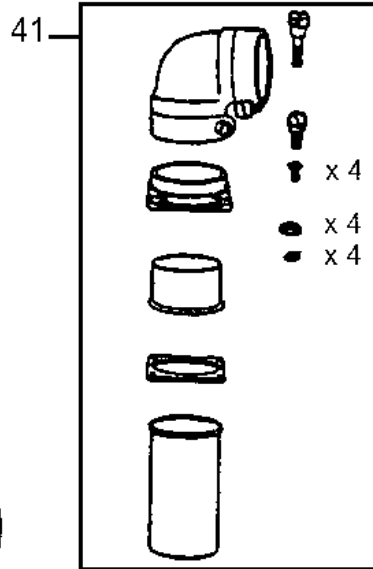

Separator tanks 1

GB 1033

06-02-2015

Part List ID
G106317

17

Lid for $\varnothing$ 38 mm: 21240000

Lid for $\varnothing$ 50 mm: 21325500

Separator tanks 1

GB 1033

06-02-2015

Part List ID
G106317

18

Pos	Part no.	Qty	Description
3	81540700	4	SCREW M4X10 PAN HEAD
4	70989200	1	SOCKET - OBSOLETE
6	80552100	4	SPRING WASHER M4
7	70526500	4	NUT-BRASS M4 HEX
8	71325400	1	TUBE 50MM
9	71246500	1	INLET PIPE STUB 38MM COPERCHIO
10	70624500	1	SCREW M6X25 FINGER SCREW
11	10649400	1	ANGLE CONNECTOR 90 DEG. 50 MM
12	80660700	1	SCREW M6X25 MACHINE EL-ZI
13	81579500	1	SKRUE M4X16 PZD2 US. FZ
14	70526500	1	NUT-BRASS M4 HEX
15	70526500	4	NUT-BRASS M4 HEX
16	80552100	4	SPRING WASHER M4
17	71325200	1	TUBE 50MM
18	81229600	1	GASKET INT/TANK LID 50MM
19	71325400	1	TUBE 50MM
20	70624500	1	SCREW M6X25 FINGER SCREW
21	71323000	1	INLET 50MM F.SEPARATORLID
22	32210400	1	HOLDER HANDLE KIT SET
24	80552100	6	SPRING WASHER M4
26	31246400	1	TANK LID
27	81246701	1	GASKET INT/TANK AND LID
28	32210600	1	HOLDER LID KIT SET
29	22239000	1	KIT SET Ø38 ACCESSORIES FOR SE
40	71323000	1	INLET 50MM F.SEPARATORLID
41	22239400	1	KIT SET FOR 38/50 ACCESSORIES