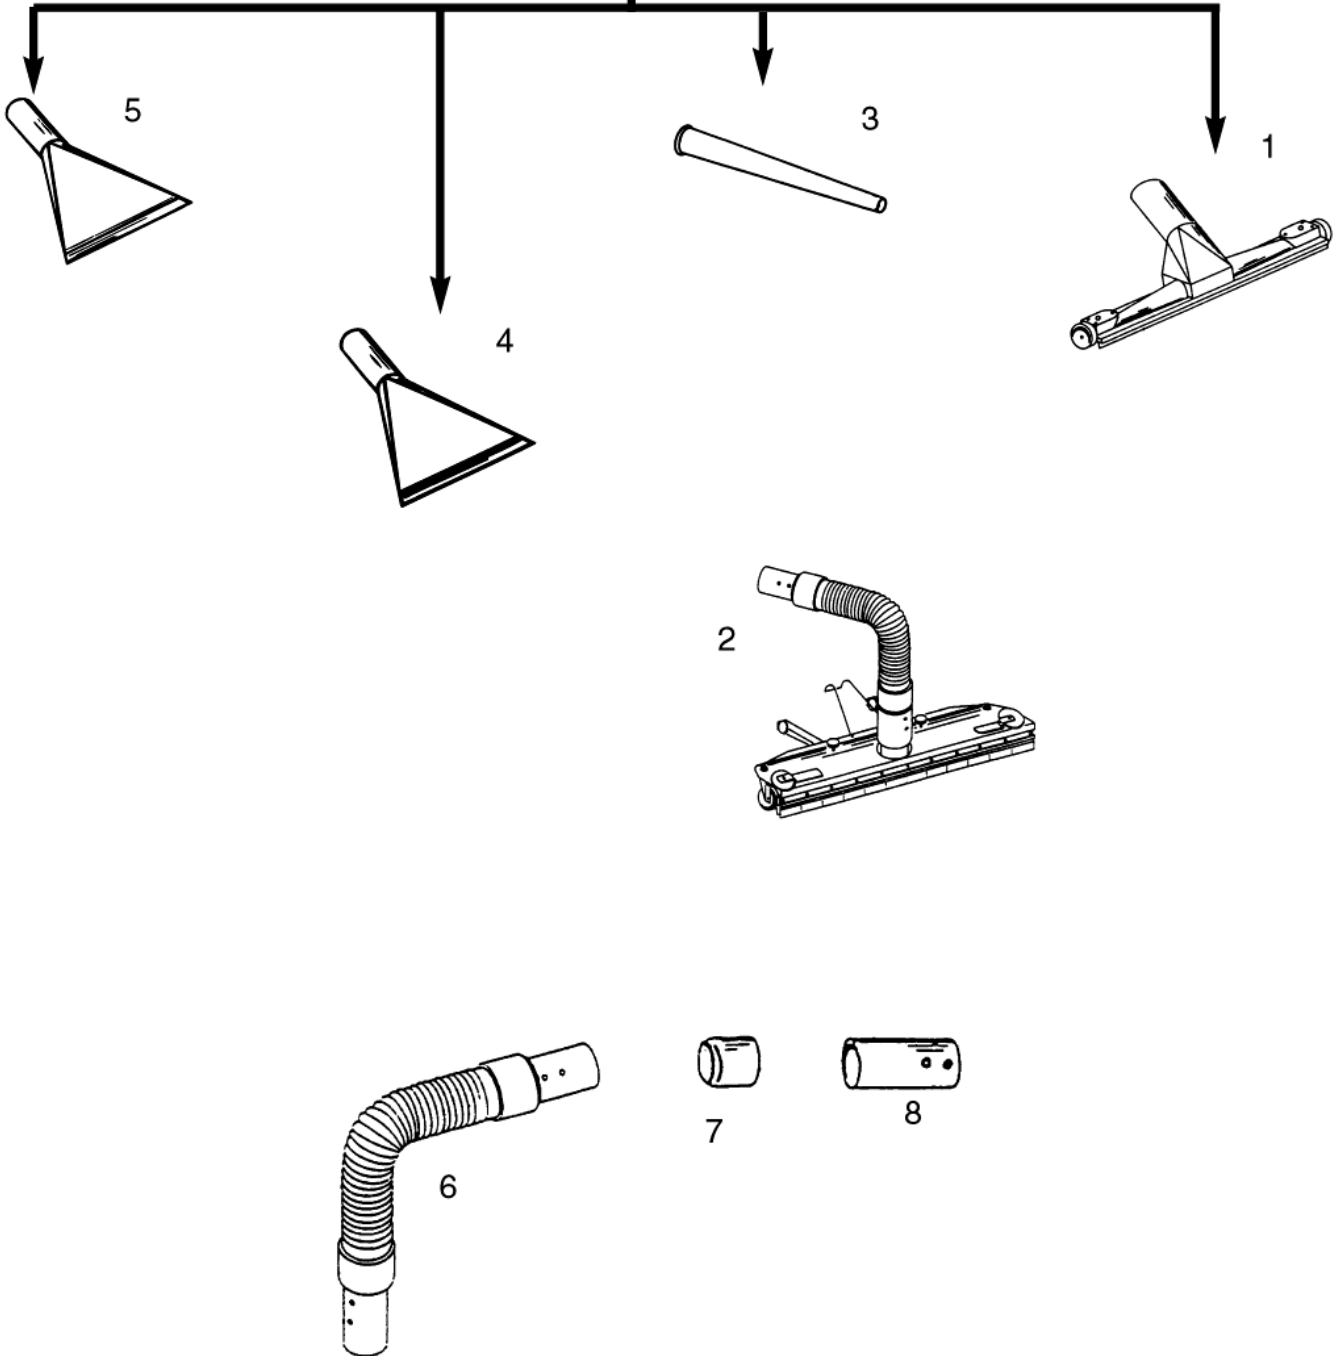

Nozzles 70 mm

GB 1033

06-02-2015

Part List ID
G106333

33

See hoses con-
nection
diagram
for 70mm
inlet

Nozzles 70 mm

GB 1033