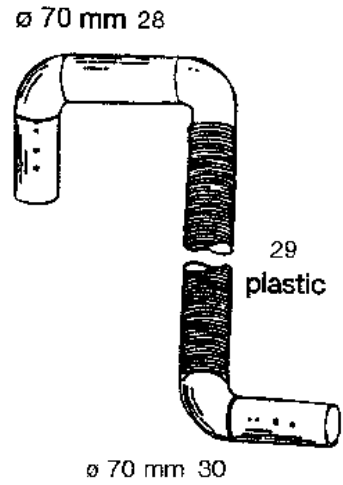

Lid for $\varnothing$ 50/50 mm

18 complete
19 B 1 complete without 20

70/70 mm complete
27