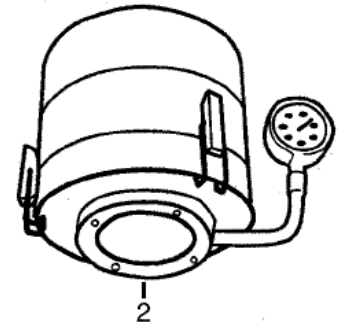

Blowing attachment

GB 1033

06-02-2015

Part List ID
G106324

25

Blowing attachment

GB 1033

06-02-2015

Part List ID
G106324

26

Pos	Part no.	Qty	Description
1	11779500	1	EXHAUST FILTER HOLD. FOR- GB
2	22254300	1	HOLDER FOR EXHAUST FILTER-MANO
3	21778000	1	FILTER ELEMENT HEPA
4	21779000	1	FILTER ELEMENT ULPA
5	31228700	1	DIFFUSION FILTER BAG GB
10	22344200	1	SLEEVE
11	11779510	1	SEAL AND RETAINING PLATE FOR G
12	11779520	1	CLIPS FOR HEPA CASING GB