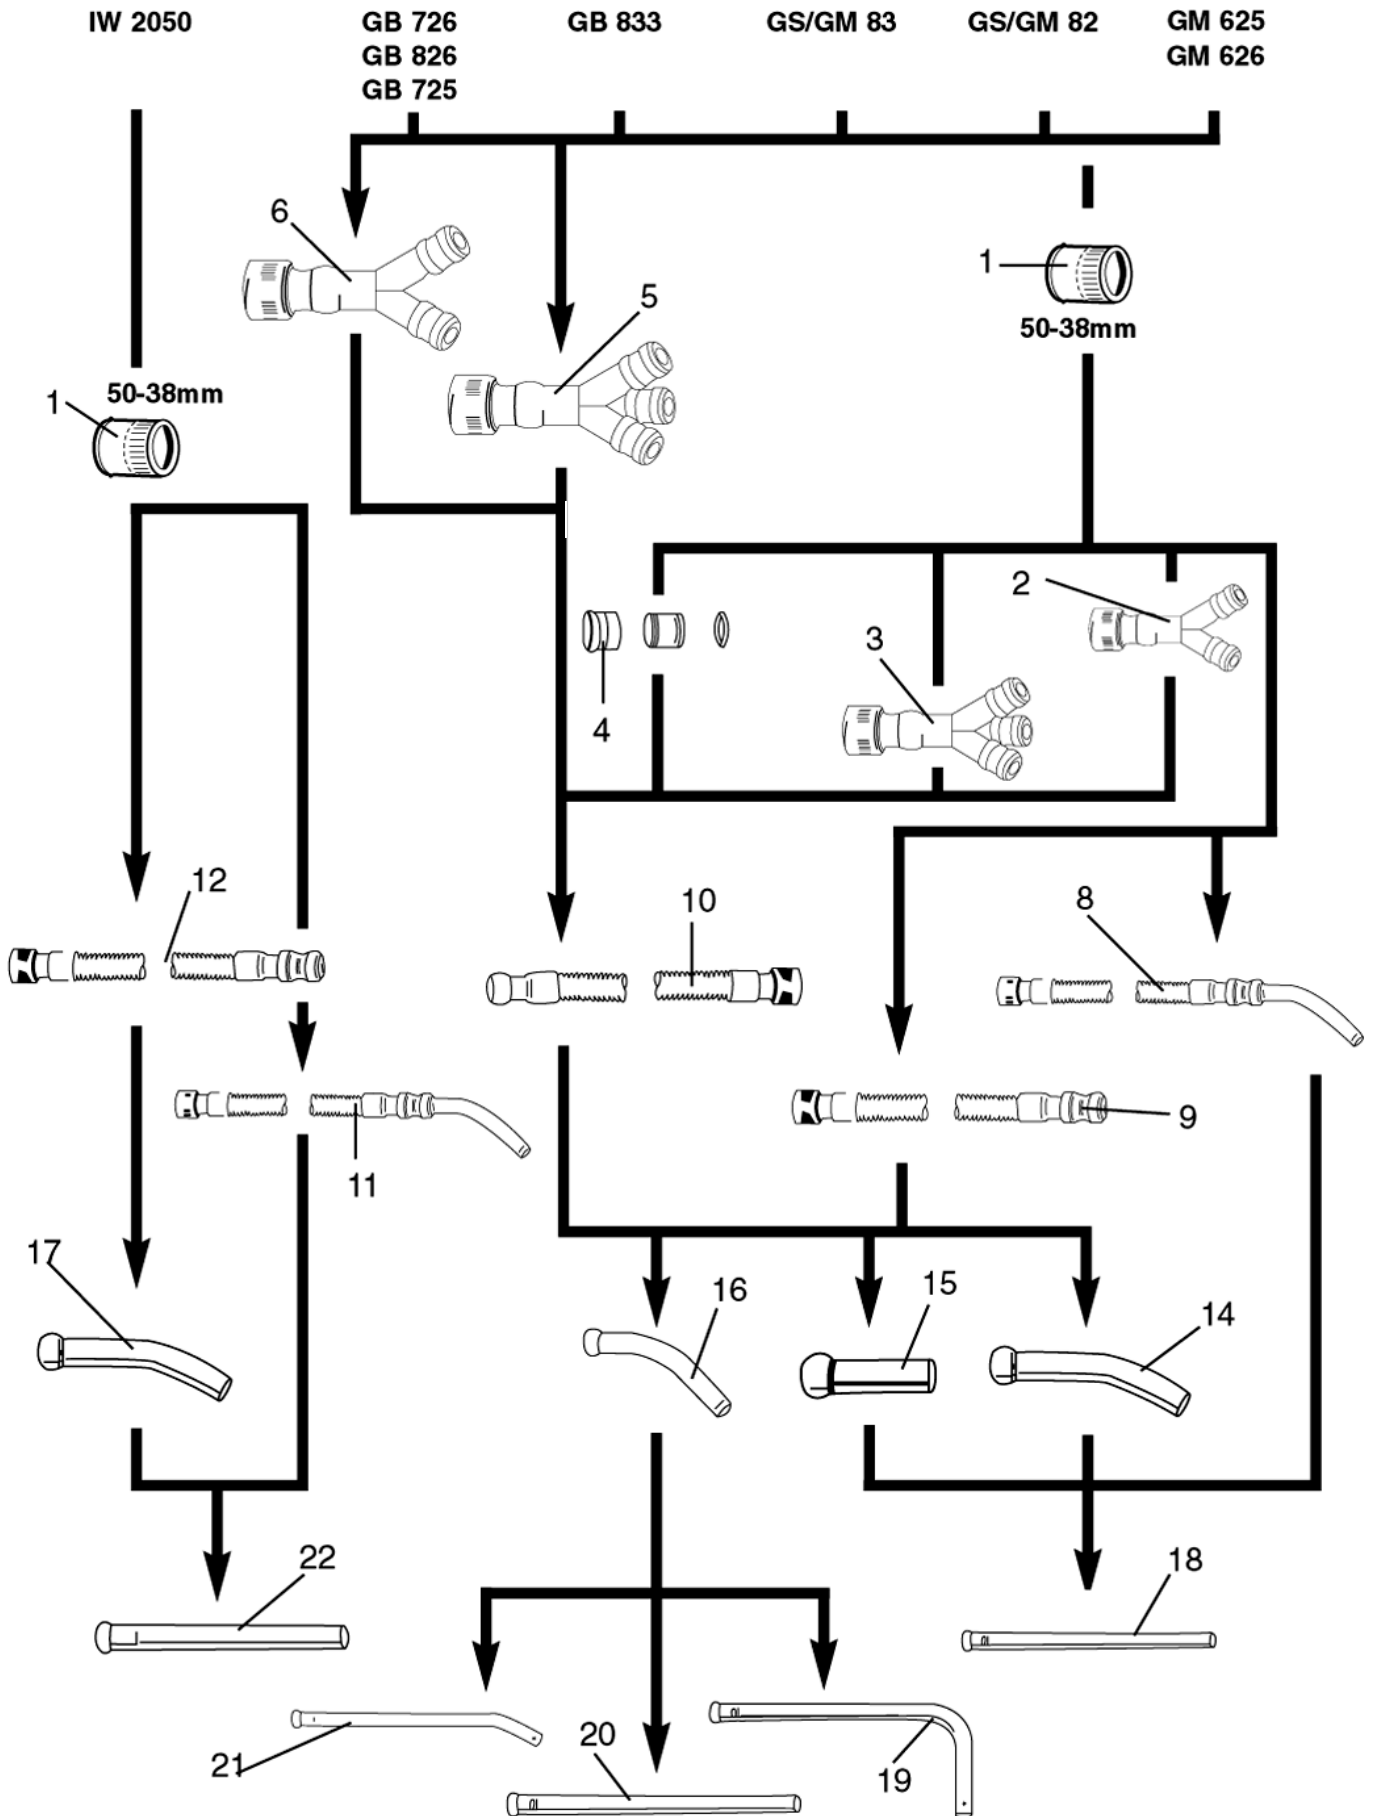

Hose connection diagram steel/brass bayonet 38

GB 1033

06-02-2015

Part List ID G106339

44

Hose connection diagram steel/brass bayonet 38

GB 1033

06-02-2015

Part List ID

G106339

45

Pos	Part no.	Qty	Description
1	10960900	1	BAYONET REDUCTION D50/38
4	22329900	1	STEEL BAYONET COUPLAST. 38MM
4	22329900	1	STEEL BAYONET COUPLAST. 38MM
4	22344200	1	SLEEVE
5	L02151300	1	FORK Ø50/3XØ38 MD
6	L02150800	1	FORK Ø50/2XØ38 MD
7	10960900	1	BAYONET REDUCTION D50/38
8	11381600	1	HOSE 38/2M RUBBER COMPLETE
8	11381700	1	HOSE 38/3M RUBBER COMPLETE
8	11602500	1	HOSE 38/2M PLAST. COMPLETE
8	11603000	1	HOSE 38/3M PLAST. COMPLETE
8	12247000	1	HOSE 38/2M CON COMPLETE
8	12247200	1	HOSE 38/3M CON. COMPLETE
8	12247400	1	HOSE 38/5M CON. COMPLETE
8	12247600	1	HOSE 38/10M CON. COMPLETE.
8	12291000	1	HOSE 38/2M OIL COMPLETE.
8	12291400	1	HOSE 38/3M OIL COMPLETE
8	12291800	1	HOSE 38/5M OIL COMPLETE
8	12292200	1	HOSE 38/10 OIL COMPLETE
8	82343400	1	HOSE 38MM/5M COMPLETE PLASTIC GREY
9	11343300	1	HOSE 38/2M RUBBER BAY.+SLEEVE
9	11343500	1	HOSE 38/3M RUBBER BAY.+SLEEVE
9	12247100	1	HOSE 38/2M CON. BAY.+SLEEVE
9	12247300	1	HOSE 38/3M CON. BAYONET +NOZZLE
9	12247500	1	HOSE 38/5M CON. BAYONET +NOZZLE
9	12247700	1	HOSE 38/10M CON. BAY.+SLEEVE
9	12255400	1	HOSE 38/5M PLAST. BAYONET +NOZZLE
9	12255800	1	HOSE 38/10M PL BAYONET +NOZZLE
9	12291100	1	HOSE 38/2M OIL BAYONET +NOZZLE
9	12291500	1	HOSE 38/3M OIL BAYONET +NOZZLE
9	12291900	1	HOSE 38/5M OIL BAYONET +NOZZLE
9	12292300	1	HOSE 38/10M OIL BAYONET+SLEEVE
9	21602700	1	HOSE 38/2M PLAST. BAY. O+SLEEVE
9	21603200	1	HOSE 38/3M PLAST. BAY. O+SLEEVE
9	L03067800	1	HOSE 3M/38 MM PUR H
10	11343700	1	HOSE 38/2M RUBBER SLEEVE+BALL
10	11343900	1	HOSE 38/3M RUBBER SLEEVE+BALL
10	31802600	1	HOSE 38/2M PLAST. BALL AND SLEEVE
10	31803100	1	HOSE 38/3M PLAST. BALL AND SLEEVE
10	82245201	1	HOSE 38/2M CON. BALL+SLEEVE
10	82245301	1	HOSE 38/3M COND. BALL+SLEEVE
10	82290101	1	HOSE 38/2M OIL BALL+SLEEVE
10	82290201	1	HOSE 38/3M OIL BALL+SLEEVE