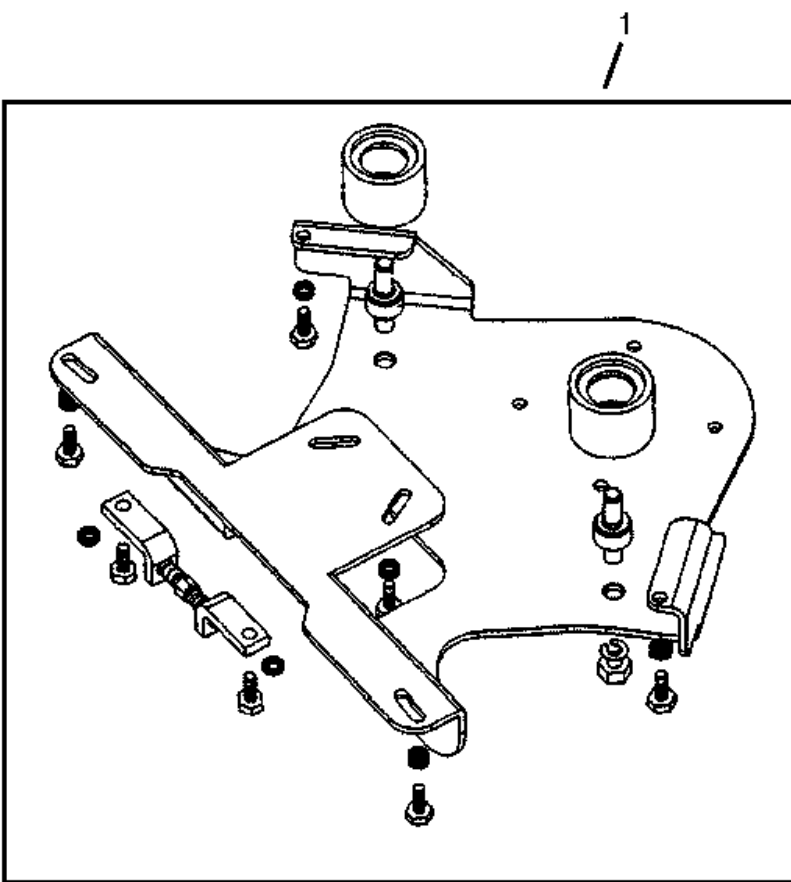

Base plate

GB 1033

06-02-2015

Part List ID
G10638

9

Base plate

GB 1033

06-02-2015

Part List ID
G10638

10

Pos	Part no.	Qty	Description
1	22414100	1	BRACKET GB 933/ GB 1033
2	L03005300	1	PULLEY ASSEMBLY