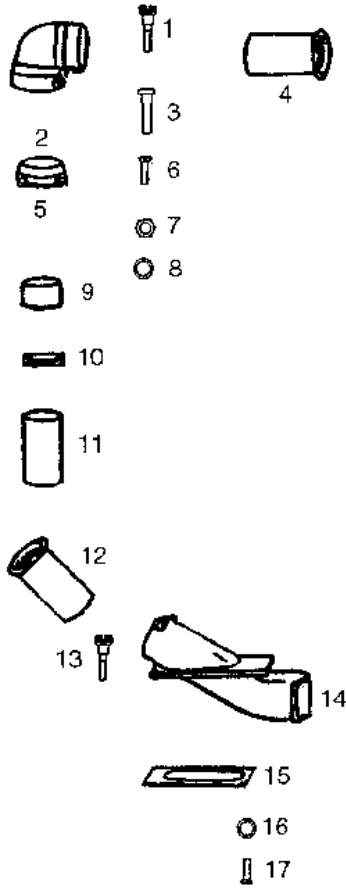

Accessories for separator tanks

GB 1033

06-02-2015

Part List ID
G106320

21