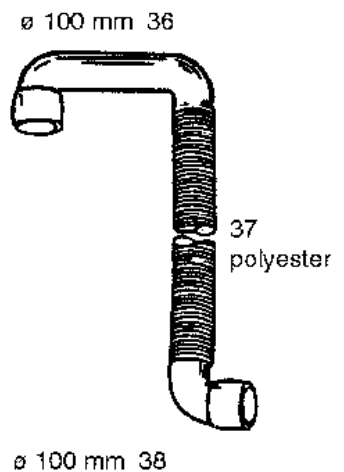

$\varnothing$ 100/100 mm complete
35