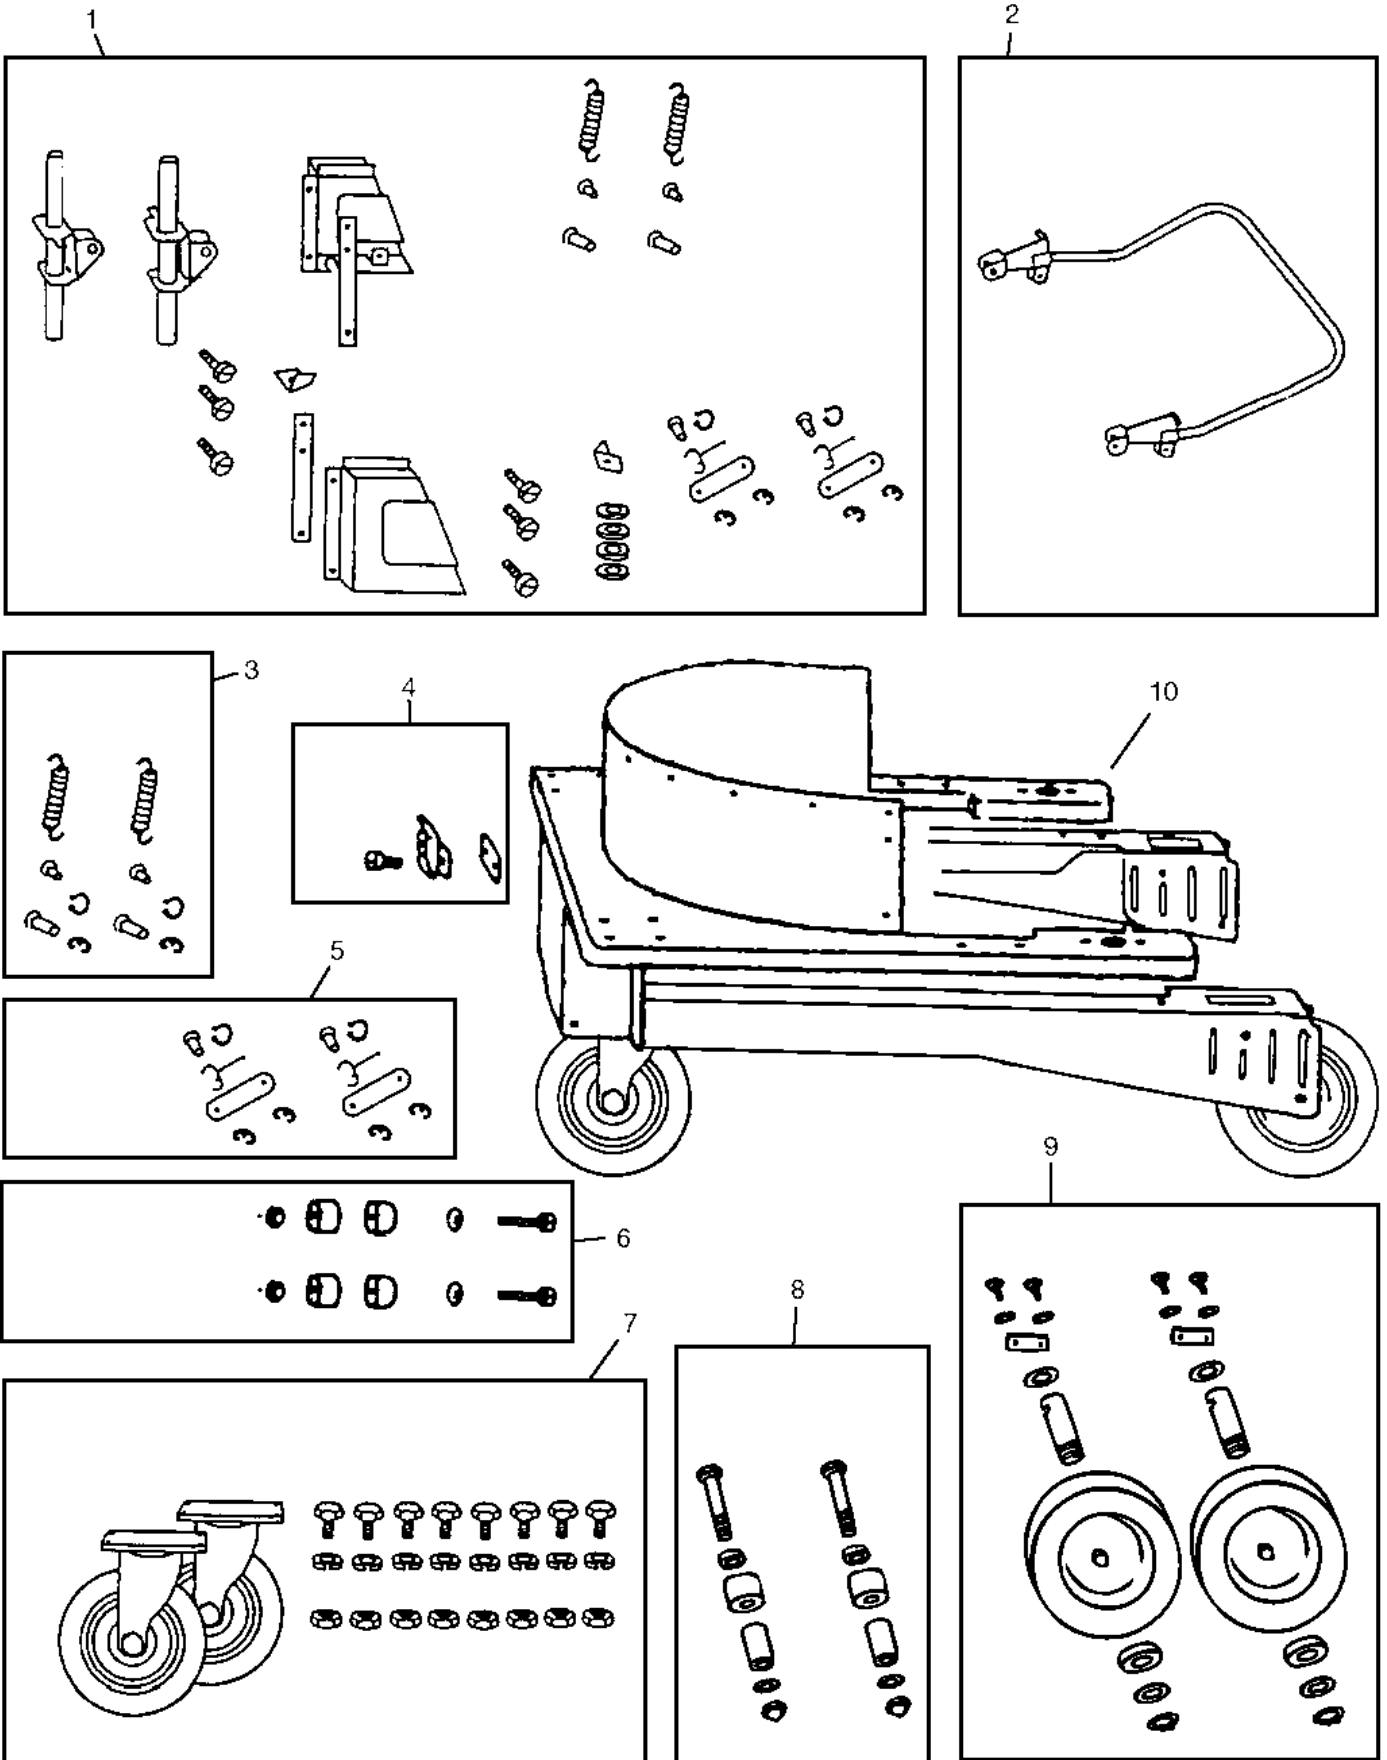

Trolley parts

GB 1033

06-02-2015

Part List ID
G106312

13

Trolley parts

GB 1033

06-02-2015

Part List ID
G106312

14

Pos	Part no.	Qty	Description
1	22396500	1	LIFTING GEAR 83/X33
2	22399600	1	LEG
3	22386600	1	SPRING FOR LIFT MECHANISM
4	32211000	1	CATCHES
5	22386700	1	KNEE JOINT
6	22396700	1	RUBBER BUFFER
7	22402000	1	SWIVEL WHEEL COMPLETE
8	22396200	1	HANDLE ARR. FOR 83/X33
9	22402100	1	WHEEL COMPLETE
10	22400800	1	SUBFRAME FOR GB 933/GB1033