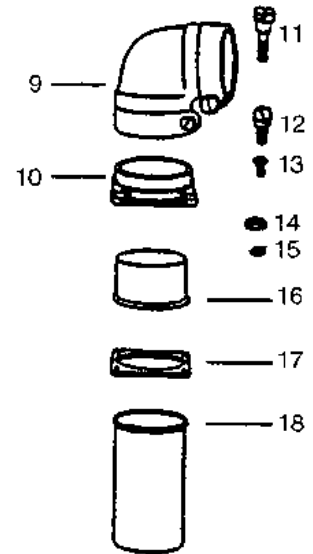

Separator tanks 1

GB 1033

06-02-2015

Part List ID
G106317

17

Lid for $\varnothing$ 38 mm: 21240000

Lid for $\varnothing$ 50 mm: 21325500

Separator tanks 1

GB 1033

06-02-2015

Part List ID
G106317

18

Pos	Part no.	Qty	Description
3	81540700	4	SCREW M4X10 PAN HEAD
4	70989200	1	SOCKET - OBSOLETE
6	80552100	4	SPRING WASHER M4
7	70526500	4	NUT-BRASS M4 HEX
8	71325400	1	TUBE 50MM
9	71246500	1	INLET PIPE STUB 38MM COPERCHIO
10	70624500	1	SCREW M6X25 FINGER SCREW
11	10649400	1	ANGLE CONNECTOR 90 DEG. 50 MM
12	80660700	1	SCREW M6X25 MACHINE EL-ZI
13	81579500	1	SKRUE M4X16 PZD2 US. FZ
14	70526500	1	NUT-BRASS M4 HEX
15	70526500	4	NUT-BRASS M4 HEX
16	80552100	4	SPRING WASHER M4
17	71325200	1	TUBE 50MM
18	81229600	1	GASKET INT/TANK LID 50MM
19	71325400	1	TUBE 50MM
20	70624500	1	SCREW M6X25 FINGER SCREW
21	71323000	1	INLET 50MM F.SEPARATORLID
22	32210400	1	HOLDER HANDLE KIT SET
24	80552100	6	SPRING WASHER M4
26	31246400	1	TANK LID
27	81246701	1	GASKET INT/TANK AND LID
28	32210600	1	HOLDER LID KIT SET
29	22239000	1	KIT SET Ø38 ACCESSORIES FOR SE
40	71323000	1	INLET 50MM F.SEPARATORLID
41	22239400	1	KIT SET FOR 38/50 ACCESSORIES