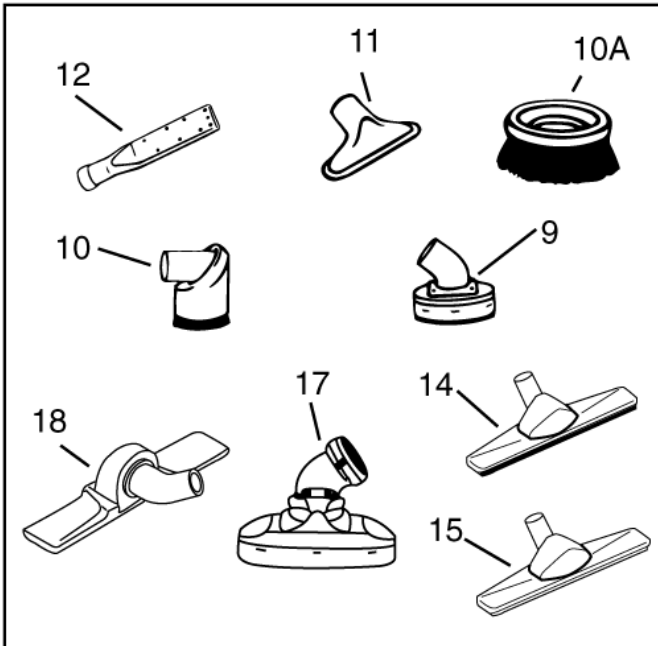

Nozzles 38 mm

GB 1033

06-02-2015

Part List ID HOSE15

59

See hoses con-
nection diagram
for 38mm

Brushes & nozzles

Wet pick-up