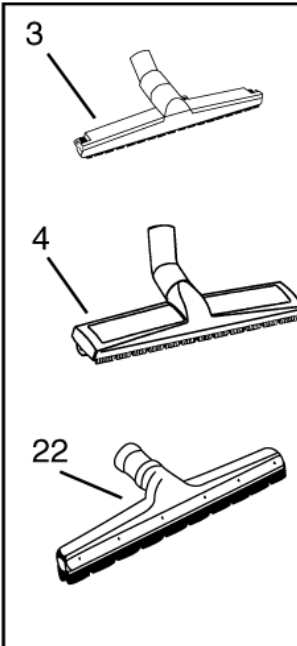

Hose connection diagram steel/brass bayonet 38

GB 1033

06-02-2015

Part List ID
G106339

46

Pos	Part no.	Qty	Description
10	82290301	1	HOSE 38/5M OIL BALL+SLEEVE
10	82290401	1	HOSE 38/10M OIL BALL+SLEEVE
10	82343600	1	HOSE 38/5M PLAST. SLEEVE+BALL
10	82343700	1	HOSE 38/10M PLAST. SLEEVE+BALL
11	11810200	1	HOSE 38/2M COMPLETE BRASS ALU.
11	11810400	1	HOSE 38/3M COMPLETE BRASS/ALU.
12	21810100	1	HOSE 38/2M PLAST. BRASS BAY.+SL.
12	21810300	1	HOSE 38/3M PLAST. BRASS BAY.+SL.
13	22340900	1	JUNCTION KIT D38 AND TWO RINGS
14	10944000	1	BENT JUNCTION D38
15	10984600	1	DIRECT FITTING D38
16	11339800	1	ALUMINIUM STEEL FITTING D38
17	71917000	1	SS BENT JUNCTION D38
18	11027200	1	STEEL HOSE D38 MM560
19	10967000	1	ANGLED HOSE
20	10961200	1	ALUMINUM TUBE MT1 D38
21	11297400	1	PIPE
22	11916000	1	SS TUBE 630MM

Nozzles 38 mm

GB 1033

06-02-2015

Part List ID
G106341

47

See hoses con-
nection diagram
for 38mm

Brushes & nozzles

Wet pick-up