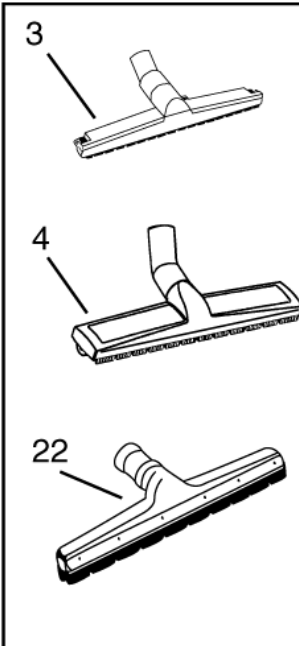

Nozzles 38 mm

GB 1033

06-02-2015

Part List ID HOSE15

59

See hoses con-
nection diagram
for 38mm

Brushes & nozzles

Wet pick-up