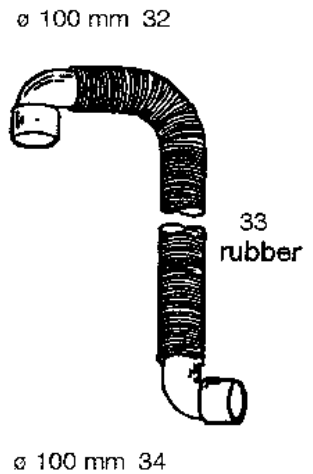

$\varnothing$ 100/100 mm complete
31