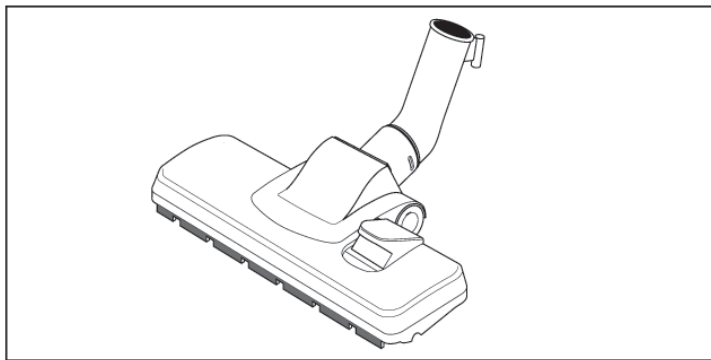

Nozzles 1

Nilfisk Coupe

11-02-2015

Part List ID
A86319

19

1

2

3

4