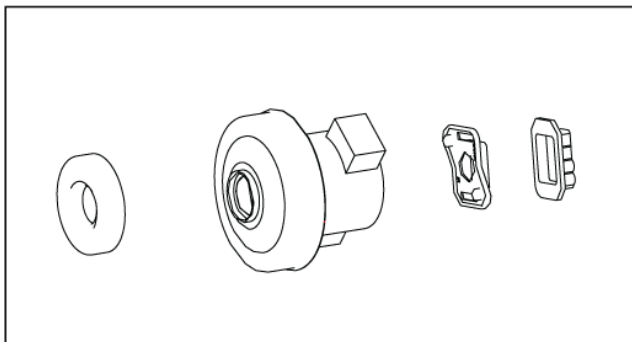

Motor and cord types

Nilfisk Coupe

11-02-2015

Part List ID

A8633

3

Cable reel, ref. no. 78600xx

Voltage Plug type