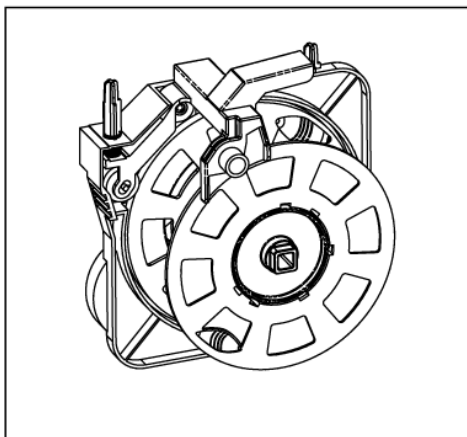

Motor and cord types

Nilfisk Coupe

11-02-2015

Part List ID

A8633

3

Cable reel, ref. no. 78600xx

Voltage Plug type

Index 200, Europa	250		
Index 300, UK	250		
Index 400, AUS/NZ	250