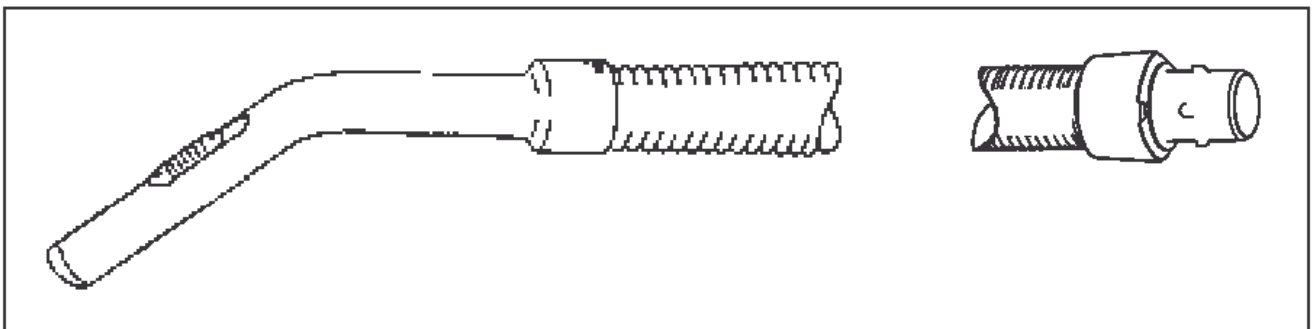

Hoses and tubes

Nilfisk Coupe

11-02-2015

Part List ID

A86317

17

2

Hoses and tubes