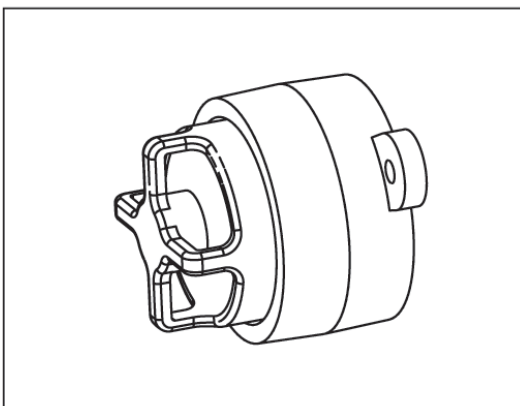

Filter, dust bag

Nilfisk Coupe

11-02-2015

Part List ID A8635

5

1

2

3

6

4

5

7