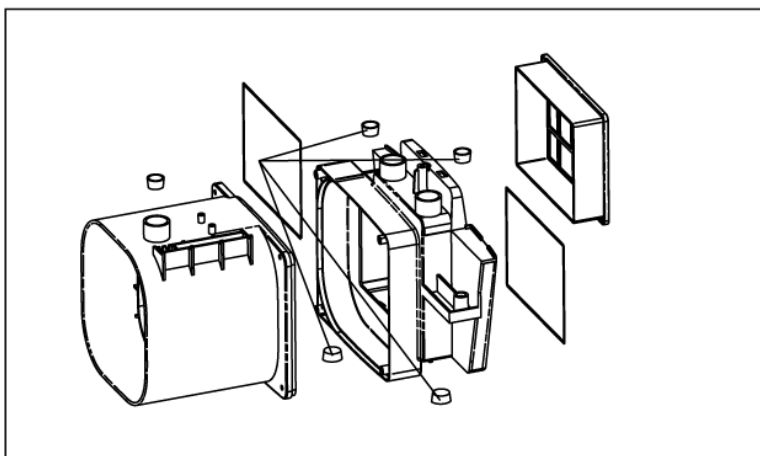

Motor and cord types

Nilfisk Coupe

11-02-2015

Part List ID

A8633

3

Cable reel, ref. no. 78600xx

Voltage Plug type

Index 200, Europa	250		
Index 300, UK	250		
Index 400, AUS/NZ	250