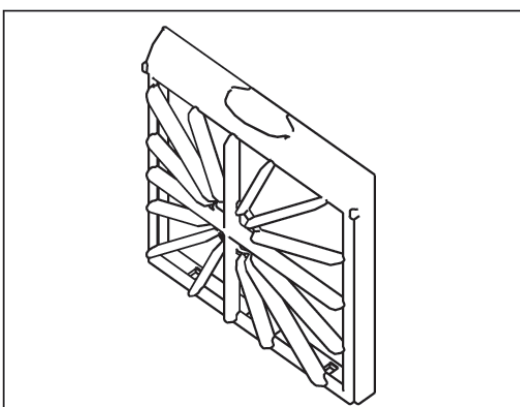

Filter, dust bag

Nilfisk Coupe

11-02-2015

Part List ID A8635

5

1

2

3

6

4

5

7