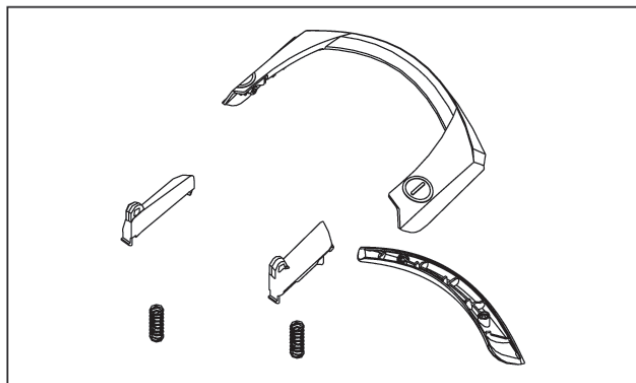

10

Pos	Part no.	Qty	Description
1	78600700	1	ON/OFF SWITCH

Upper parts 2

Nilfisk Coupe

11-02-2015

Part List ID
A86311

11

1