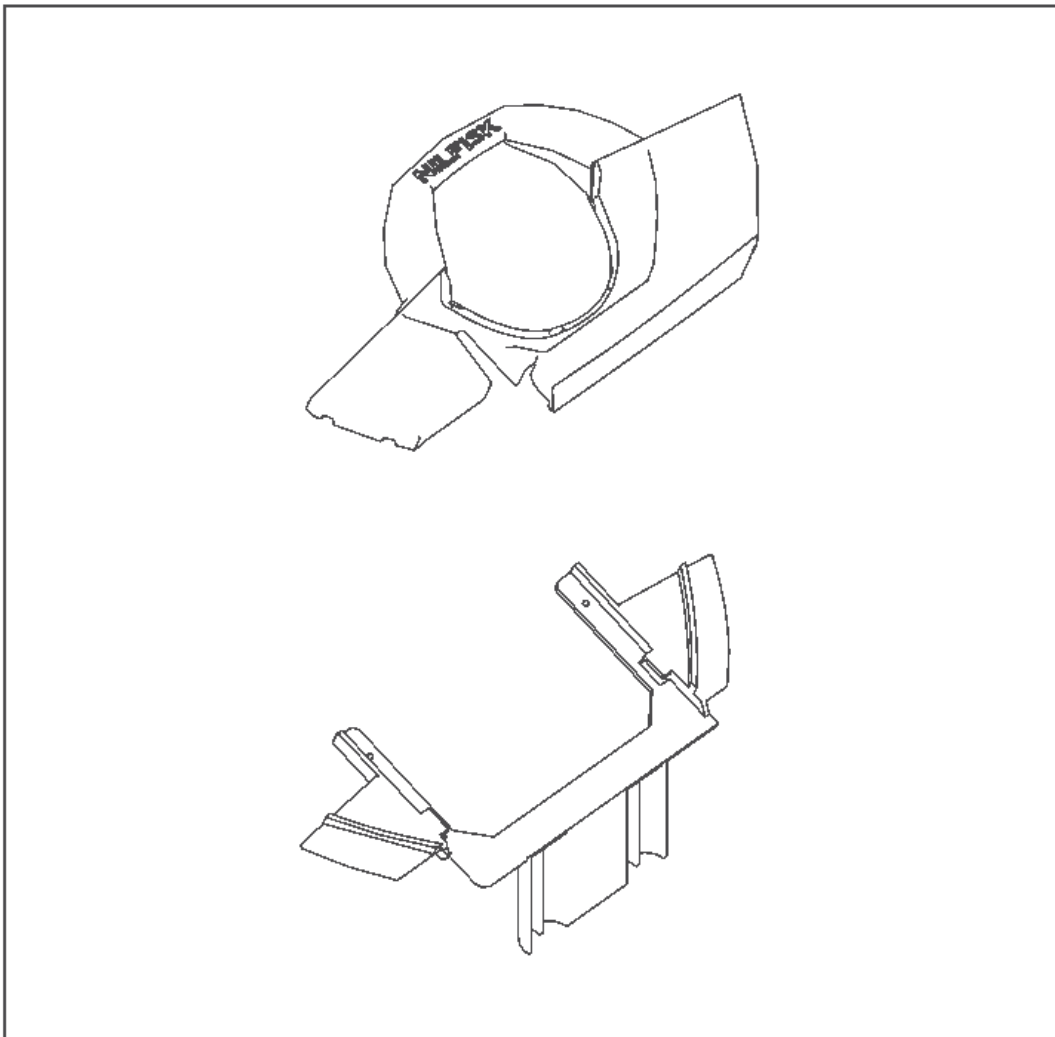

Upper parts 3

Nilfisk Coupe

11-02-2015

Part List ID
A86313

13

Upper parts 3

Nilfisk Coupe

11-02-2015

Part List ID
A86313

14

Pos	Part no.	Qty	Description
1	78601600	1	ACCESSORY LID - BLACK
2	78601500	1	DUST BAG HOLDER FOR COUPE