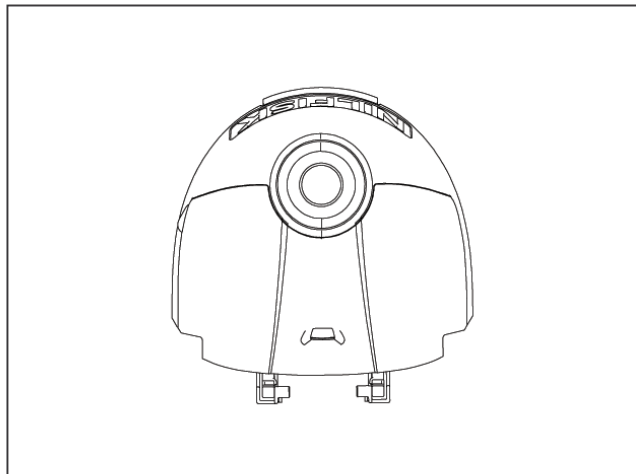

Upper parts 2

Nilfisk Coupe

11-02-2015

Part List ID
A86311

11

1

2

3

4