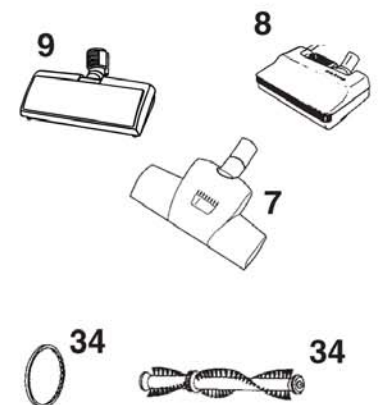

Special nozzle