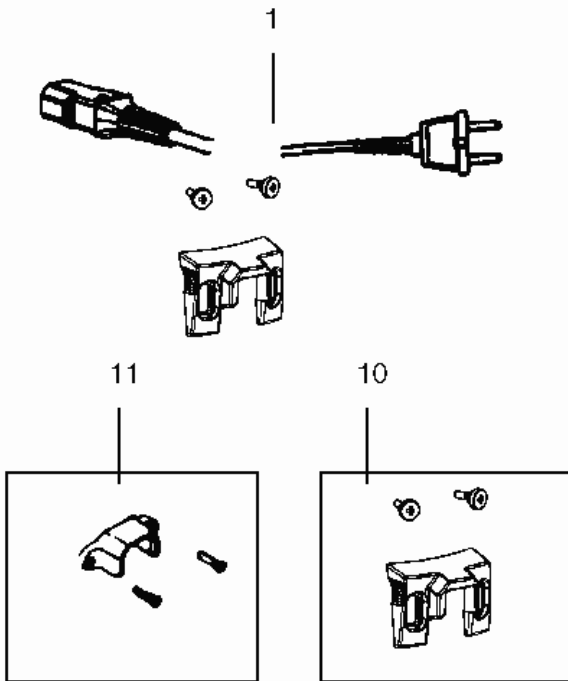

KABEL FÜR MOTORKOPF

GS/GM 80P

23-02-2015

ET-Liste-Nr. B1337

7

Cord with plug/socket for bracket, item 10 or 11, for GM 80-90 series			
	Rating	Plug type	
EU	250		
UK	250		
AUS/NZ	250		
CH	250		
USA/CAN	120		
USA/CAN Grounded	120		
Italy Institutional	250		