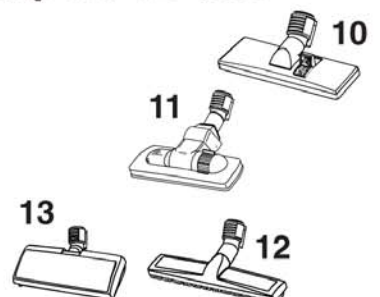

Nozzles with parking clip for GD 1000