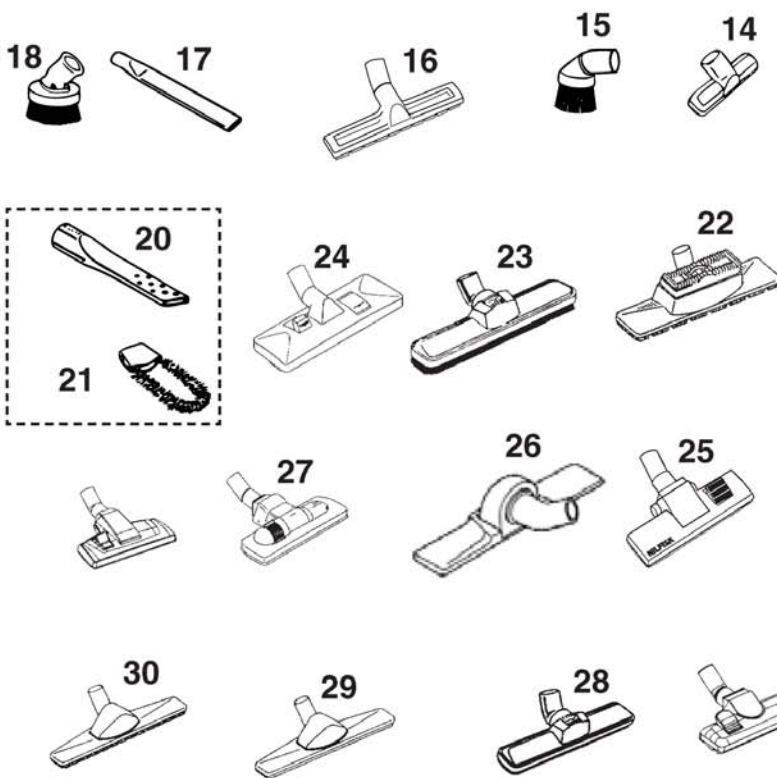

DÜSEN 32 MM

GS/GM 80P

23-02-2015

ET-Liste-Nr. B13317

17

See hose connection diagram for 38mm hoses

32

See hose connection diagram for Tapered 38/32mm and 32mm

Brushes & nozzles