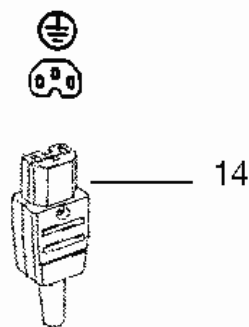

KABEL FÜR MOTORKOPF

GS/GM 80P

23-02-2015

ET-Liste-Nr. B1337

7

Cord with plug/socket for bracket, item 10 or 11, for GM 80-90 series			
	Rating	Plug type	
EU	250		
UK	250		
AUS/NZ	250		
CH	250		
USA/CAN	120		
USA/CAN Grounded	120		
Italy Institutional	250		