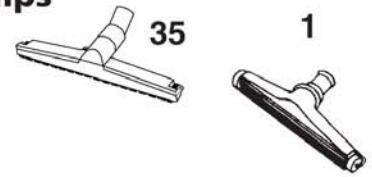

Aluminium nozzle with adjustable lips