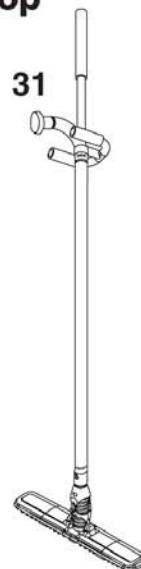

Brushes & nozzles

Aluminium nozzle with adjustable lips

Flexible nozzles

Special nozzle

Pre-serarators 36

Pelican 33

NilfiskMop

Nozzles with parking clip for GD 1000