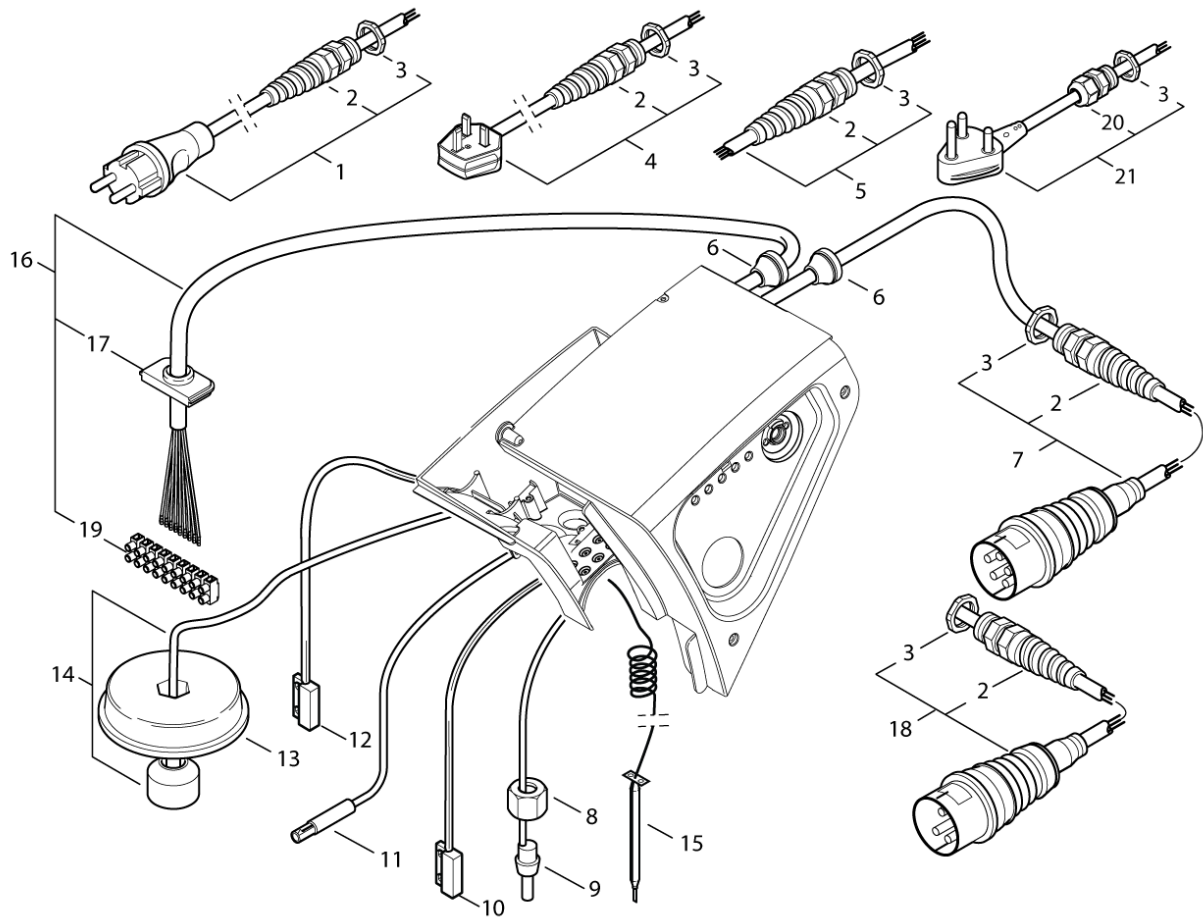

Pos.	Artikel-Nr.	Menge	Variante	Notes
01	301000829	1	Anschlussleitung Europa	[1]
02	909100198	1	Schnur Befestigung	
02	909100043	1	Kabelverschraubung	
03	909100020	1	Sechskantmutter M25x1,5 EN 50262 PA	
03	909100019	1	Sechskantmutter M20x1,5 EN 50262 PA	
04	301002989	1	CORD H07RN-F 3G1.5X6.0 AS3112	[2]
04	301000912	1	Anschlussleitung GB	[3]
05	301001384	1	Netzleitung VCT 4X3,5X11	[4]
05	301000834	1	Anschlussleitung Europa	[5]
05	301000833	1	Leitung	[6]
06	3803780	2	Tülle	
07	301000834	1	Anschlussleitung Europa	[7]
08	1081	1	Überwurfmutter DIN 3870-A L 12 St/zn	
09	301000730	1	Temperaturfühler	
10	101117891	1	Mikroschalter N/C	
11	301000729	1	Fotodiode	
12	101117800	1	Reedschalter Kit	
13	301000615	1	Deckel	
14	301001196	1	Schwimmerschalter	
15	101117723	1	Abgastemperaturüberwachun	
16	101117846	1	MOTOR CABLE 9-WIRE 1PH AWG14	
17	17106	1	Abschlussdeckel	
18	301001992	1	Netzkabel H07BQ-F	
19	101117839	1	Klemmleiste	
20	107141571	1	CABLE GLAND KIT	[8]
21	301000407	1	Netzleitung SJOW AWG10/3	[9]

Part Notes:

- [1] - 1x220-230V 50-60Hz
- [2] - 4-28 FA
- [3] - GB
- [4] - JP
- [5] - 3x400V 50Hz EU
- [6] - 3x230/400V 50Hz NO, B - 3x220-460V 60Hz Exp.
- [7] - (Gerni)
- [8] - US
- [9] - 4-36 US