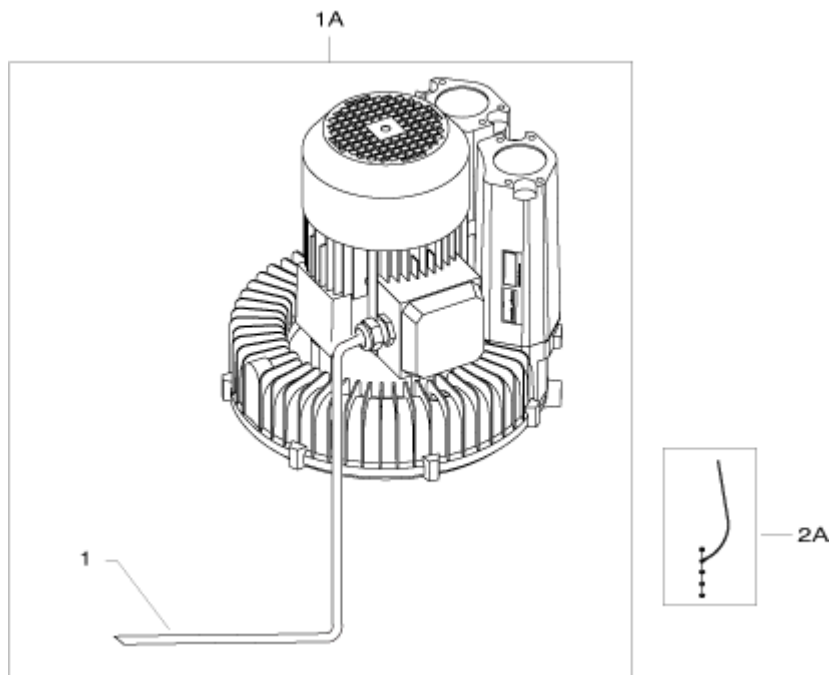

Electric System

VHW211

04-04-2015

Part List ID
VHW21111

13

Electric System

VHW211

04-04-2015

Part List ID
VHW21111

14

Pos	Part no.	Qty	Description
1	4083901675	1	CABLE SUP.4G2,5 FROR.6 M EYELET TERMINAL
1A	4089100690	1	SUCTION UNIT KIT VHW211
2A	40000877	1	GROUND CABLE KIT