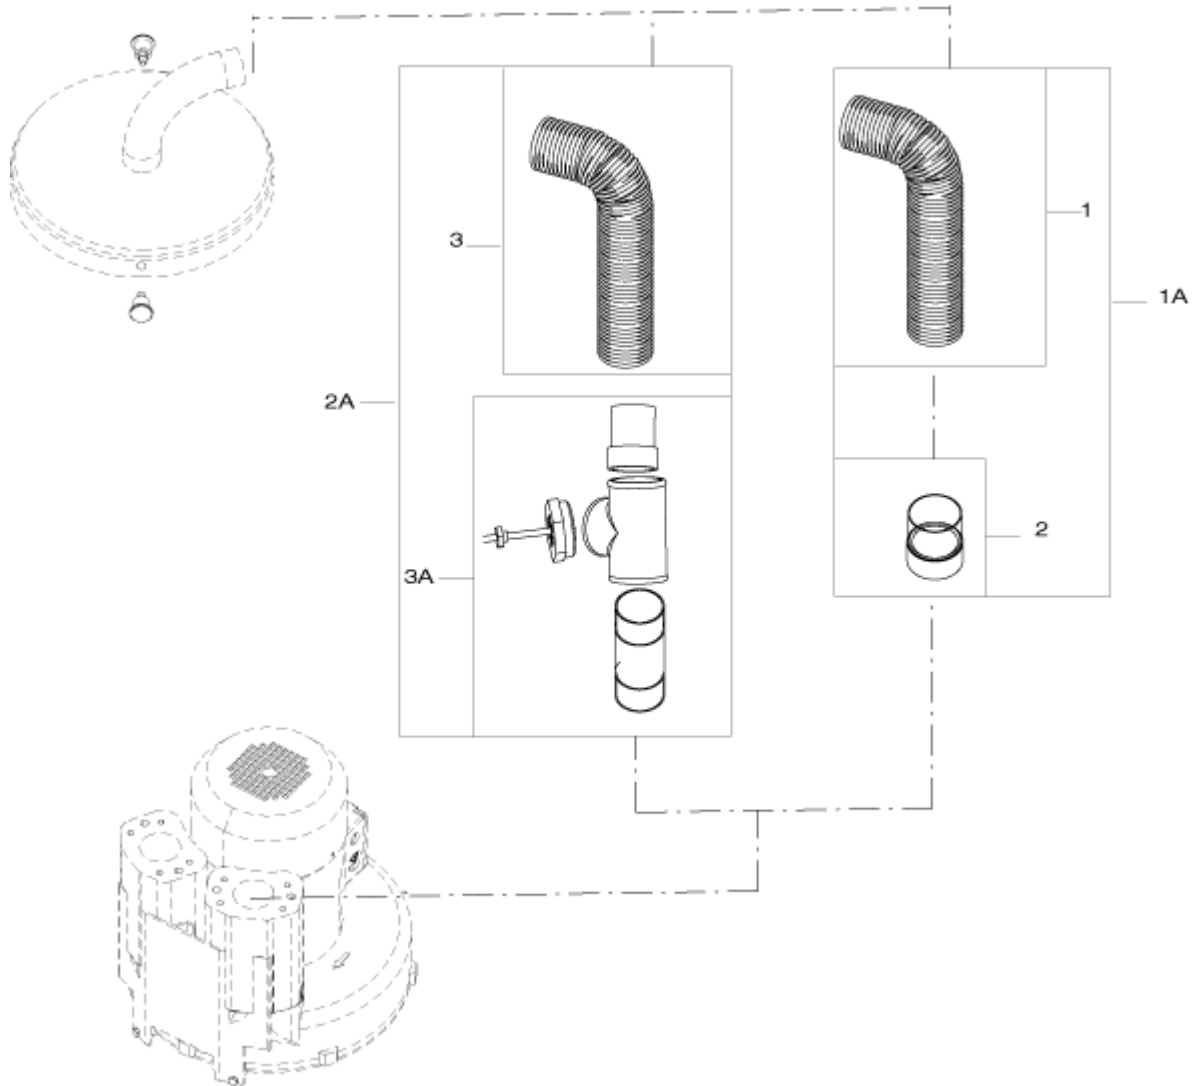

Suction Unit 01

VHW211

04-04-2015

Part List ID
VHW21109

11

Suction Unit 01

VHW211

04-04-2015

Part List ID
VHW21109

12

Pos	Part no.	Qty	Description
1	4089100706	1	HOSE KIT SUCTION VHW
2	Z58 32139	1	CONNECTION VALVE 1 1/2-D40
3	4089100703	1	HOSE KIT VHW
1A	4089100707	1	HOSE KIT SUCTION VHW COMPLETE
2A	4089100708	1	HOSE KIT SUCTION VHW201 COMPLETE
3A	4056000464	1	KIT P.R.VALVE 1 1/2 M.3101