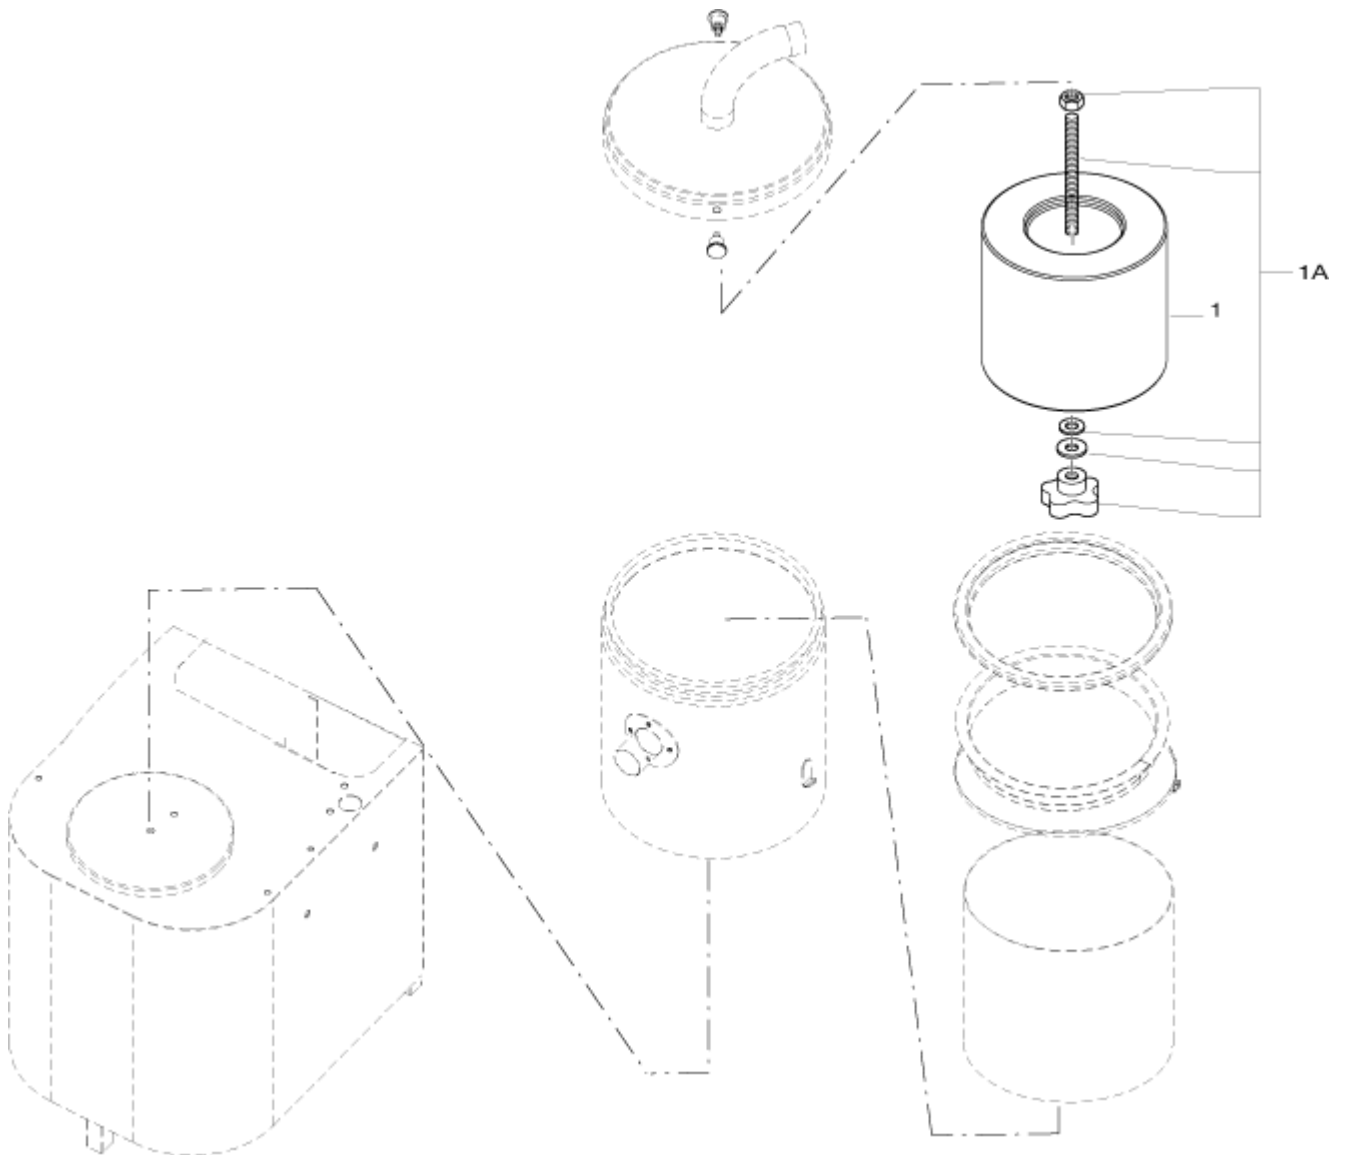

Absolute Filter

VHW211

04-04-2015

Part List ID
VHW21105

7

Absolute Filter

VHW211

04-04-2015

Part List ID
VHW21105

8

Pos	Part no.	Qty	Description
1	Z8 17262	1	ABSOLUTE FILTER D360 x 150 H14
1A	4089100665	1	KIT UPSTREAM ABSOLUT FILT.VHW210