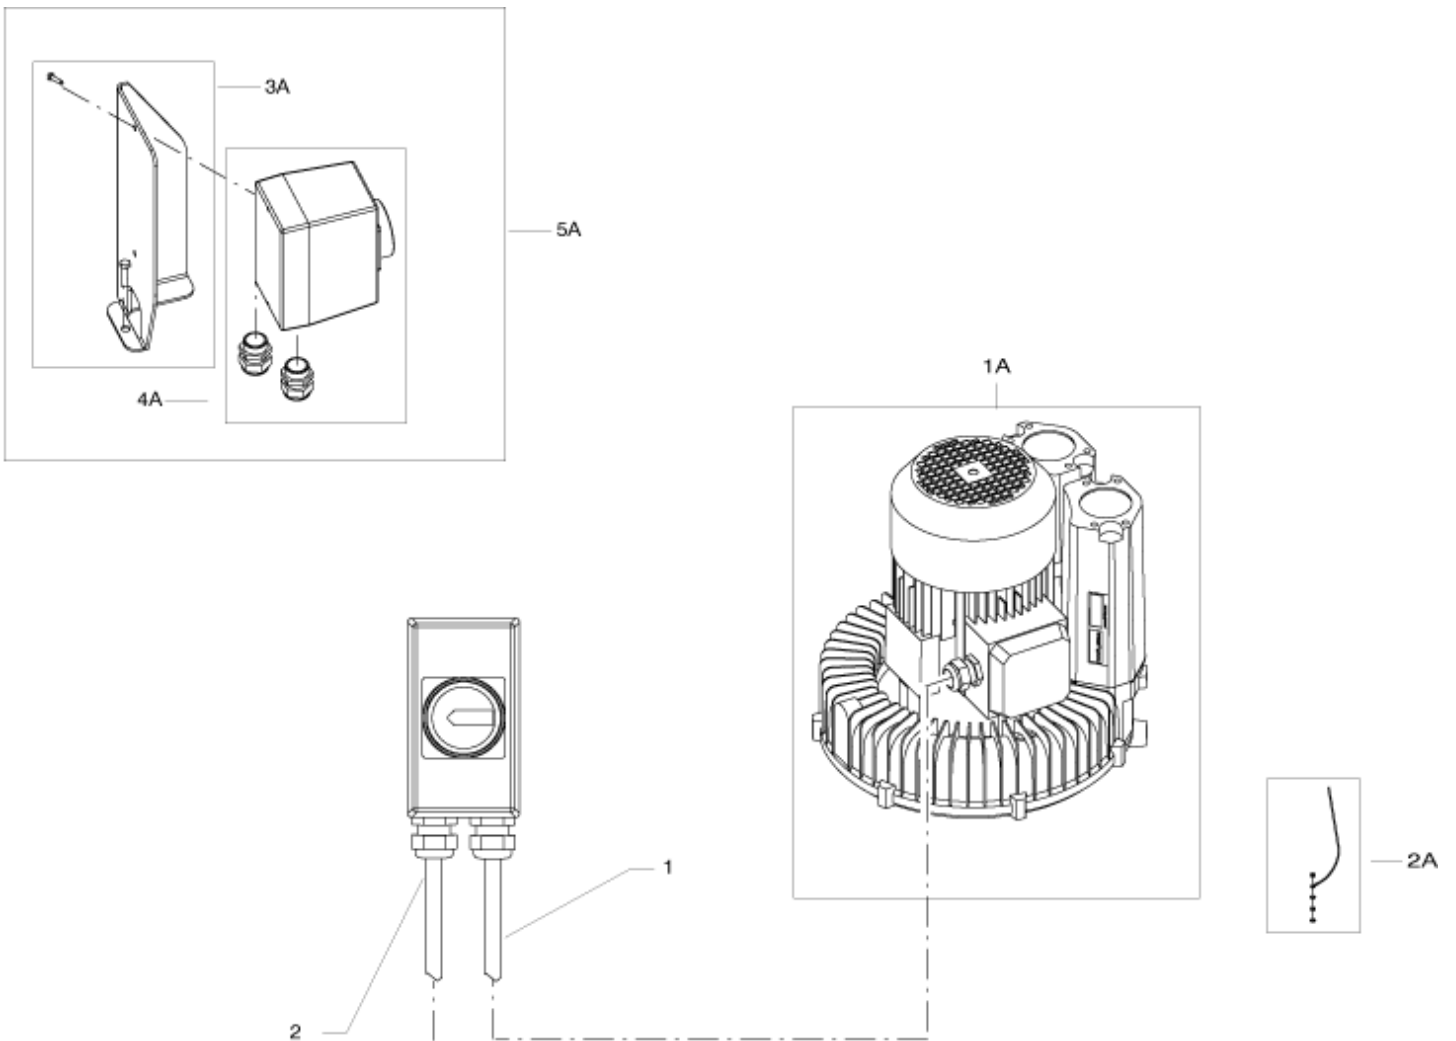

Electric System 02

VHW211

04-04-2015

Part List ID
VHW21115

17

Electric System 02

VHW211

04-04-2015

Part List ID
VHW21115

18

Pos	Part no.	Qty	Description
1	4083901564	1	CABLE 3G2.5 SIL. AL M
2	Z8 39825	1	CABLE SUP. 3G2.5 FROR 6M MOD.3151MT
1A	4089100668	1	SUCTION UNIT KIT VHW210 SINGLE-PHASE
2A	40000877	1	GROUND CABLE KIT
3A	4089100691	1	E.B. SUPPORT PLATE KIT VHW211
3A	4089100693	1	E.B. SUPPORT PLATE KIT VHW211 SS
4A	4089100669	1	E.B. KIT VHW210 M
5A	4089100692	1	E.B. KIT COMPLETE VHW211 SINGLE-PHASE