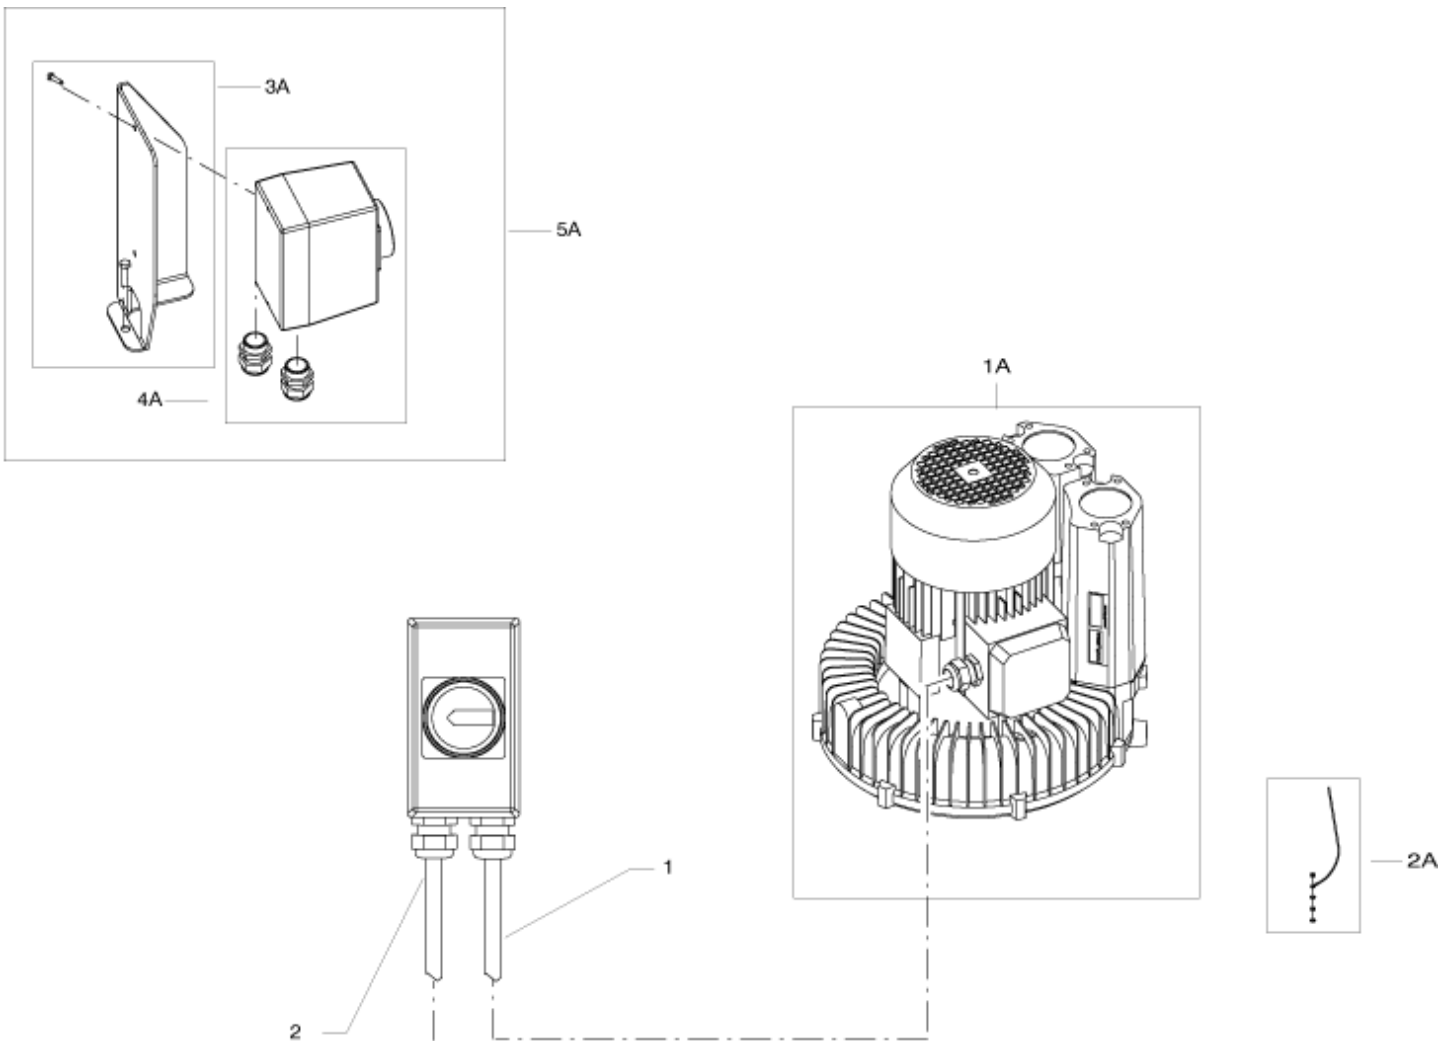

Electirc System 01

VHW211

04-04-2015

Part List ID
VHW21113

15

Electirc System 01

VHW211

04-04-2015

Part List ID
VHW21113

16

Pos	Part no.	Qty	Description
1	Z8 391079	1	CABLE CONN.MOT. 4G2.5 SIL. MOD.3508-T40
2	4083901675	1	CABLE SUP.4G2,5 FROR.6 M EYELET TERMINAL
1A	4089100690	1	SUCTION UNIT KIT VHW211
2A	40000877	1	GROUND CABLE KIT
3A	4089100691	1	E.B. SUPPORT PLATE KIT VHW211
3A	4089100693	1	E.B. SUPPORT PLATE KIT VHW211 SS
4A	4089100670	1	E.B. KIT VHW210
5A	4089100694	1	E.B. KIT COMPLETE VHW211