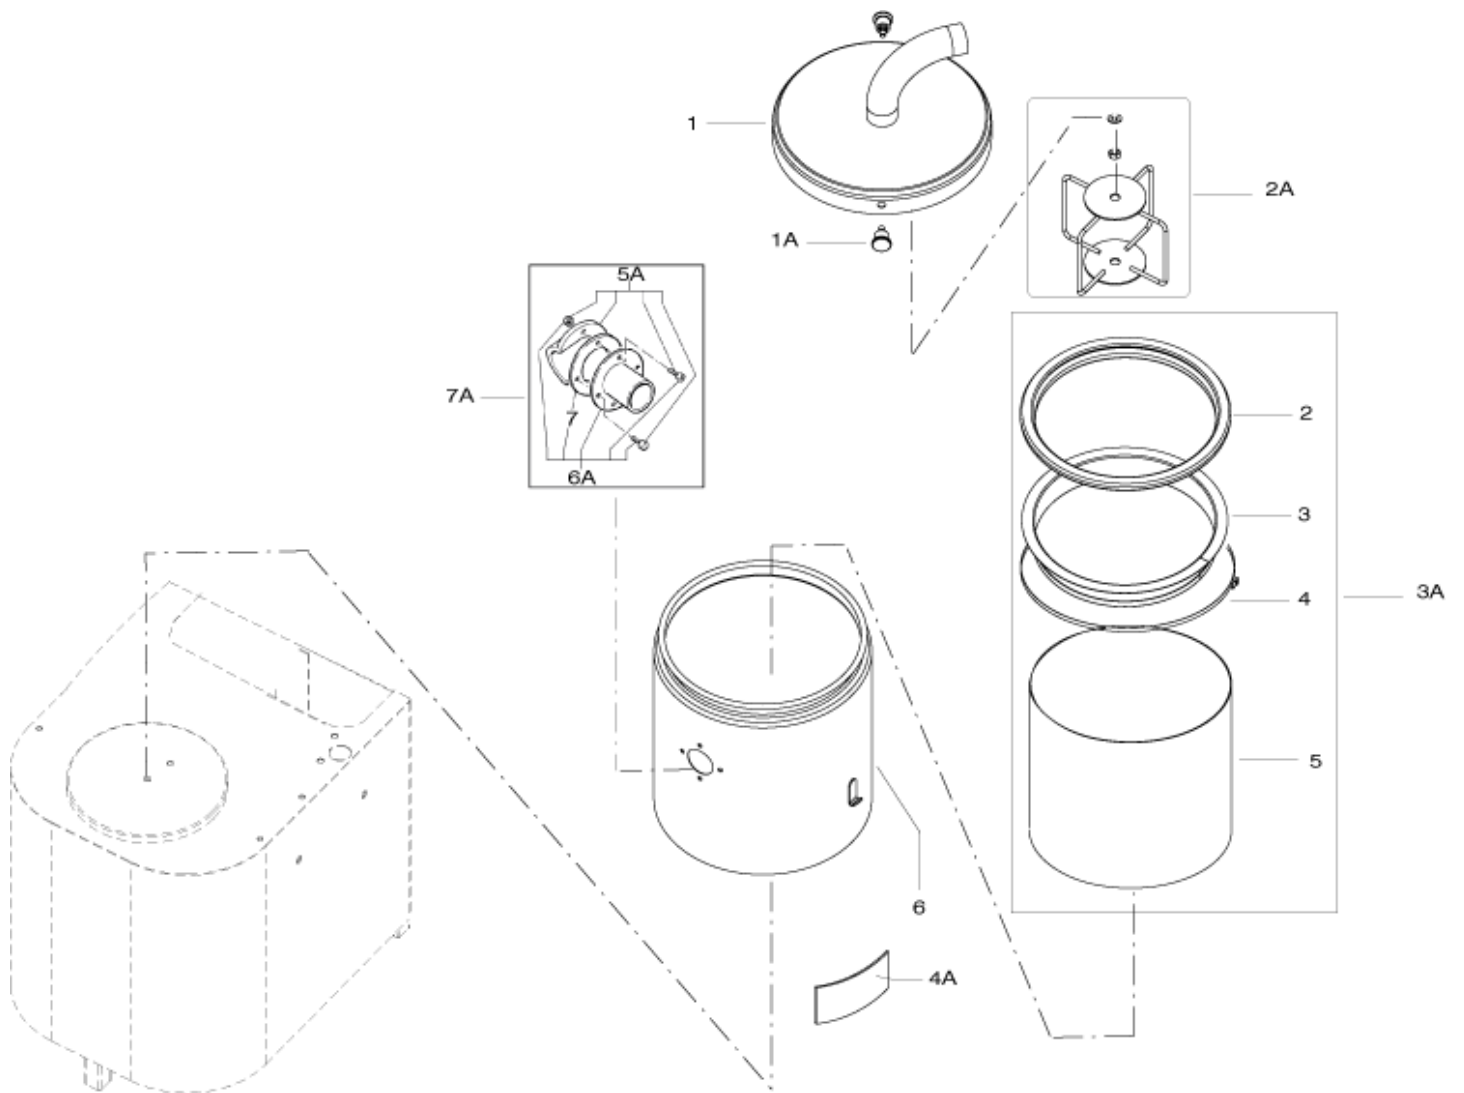

Container Unit

VHW211

04-04-2015

Part List ID
VHW21103

5

Container Unit

VHW211

04-04-2015

Part List ID
VHW21103

6

Pos	Part no.	Qty	Description
1	4083101401	1	LID D280 VHW R9003
1	4083101402	1	LID D280 VHW SS
2	4081701122	1	FILTER RING GASKET D280 VHW
2	4081701123	1	FILTER RING GASKET D280 VHW SILICONE
3	4081500252	1	FILTER RING D280 VHW FE
3	4081500253	1	FILTER RING D280 VHW SS
4	Z8 18077	1	FILTER BLOCK TIE D280
5	Z8 17034	1	BAG FILTER 280 POLYESTER
6	4083000793	1	CONTAINER D280 VHW R9003
6	4083000794	1	CONTAINER D280 VHW SS
7	Z8 17004	1	INLET SEAL D40
1A	4089100662	1	POSITIONING PISTON SPRING KIT VHW210
2A	4089100663	1	KIT CAGE VHW210
2A	4089100664	1	KIT CAGE SS VHW210
3A	4083300412	1	FILTER COM.D280 VHW
3A	4083300413	1	FILTER COM.D280 VHW SS
4A	4089100700	1	LABELS KIT VHW 211
5A	40000400	1	KIT DEFLECTOR D40 FE
5A	40000402	1	KIT DEFLECTOR D40 INOX
6A	40000399	1	KIT INLET FE D40
6A	40000401	1	KIT INLET INOX D40
7A	40000385	1	KIT COMPLETE INLET FE D40
7A	40000386	1	KIT COMPLETE INLET INOX D40