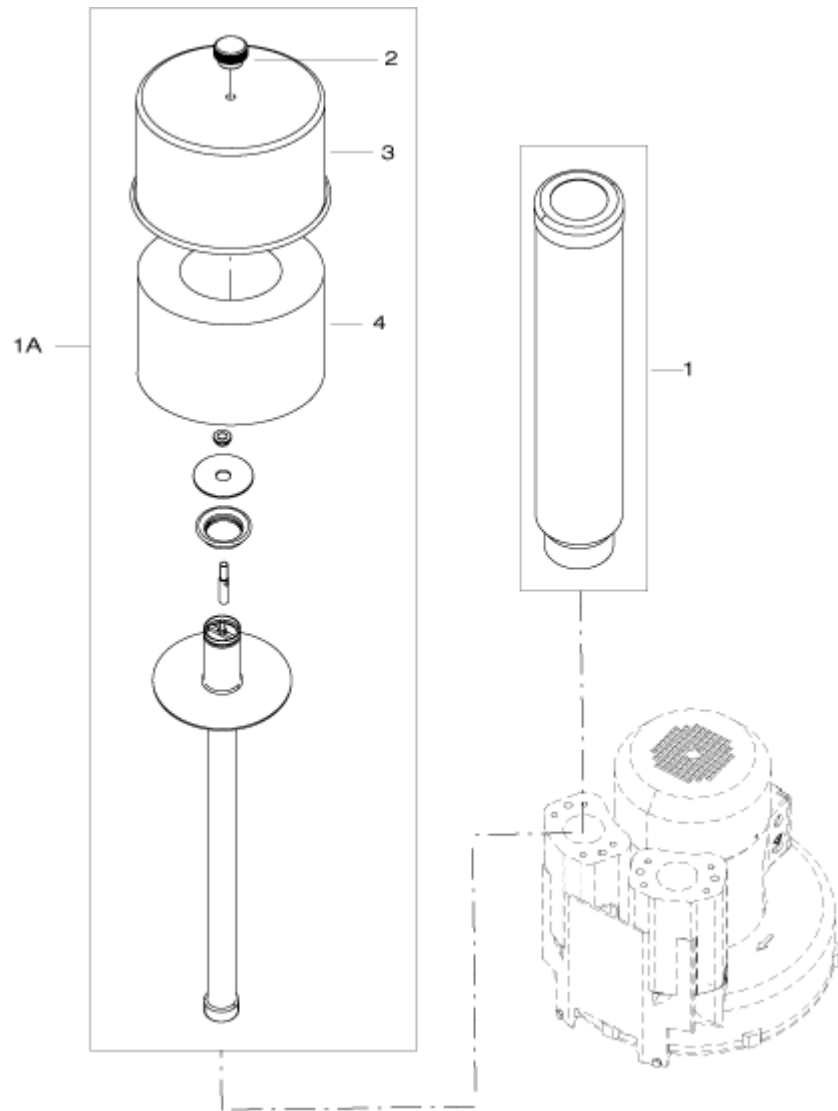

Suction Unit

VHW211

04-04-2015

Part List ID
VHW21107

9

Suction Unit

VHW211

04-04-2015

Part List ID
VHW21107

10

Pos	Part no.	Qty	Description
1	Z8 32432	1	MUFFLER D60-1 1/2 COMPL. MOD.3101
2	4084001146	1	KNOB D40 M10 DIFFUSER CONTAINER M.VHW
3	4083000681	1	DIFFUSER CONTAINER D220x142 R9003 M.VHW
3	4083000689	1	DIFFUSER CONTAINER D220x142 SS MOD.VHW
4	Z8 17262	1	ABSOLUTE FILTER D360 x 150 H14
1A	4083200820	1	DOWNSTREAM ABS. FILTER KIT VHW211