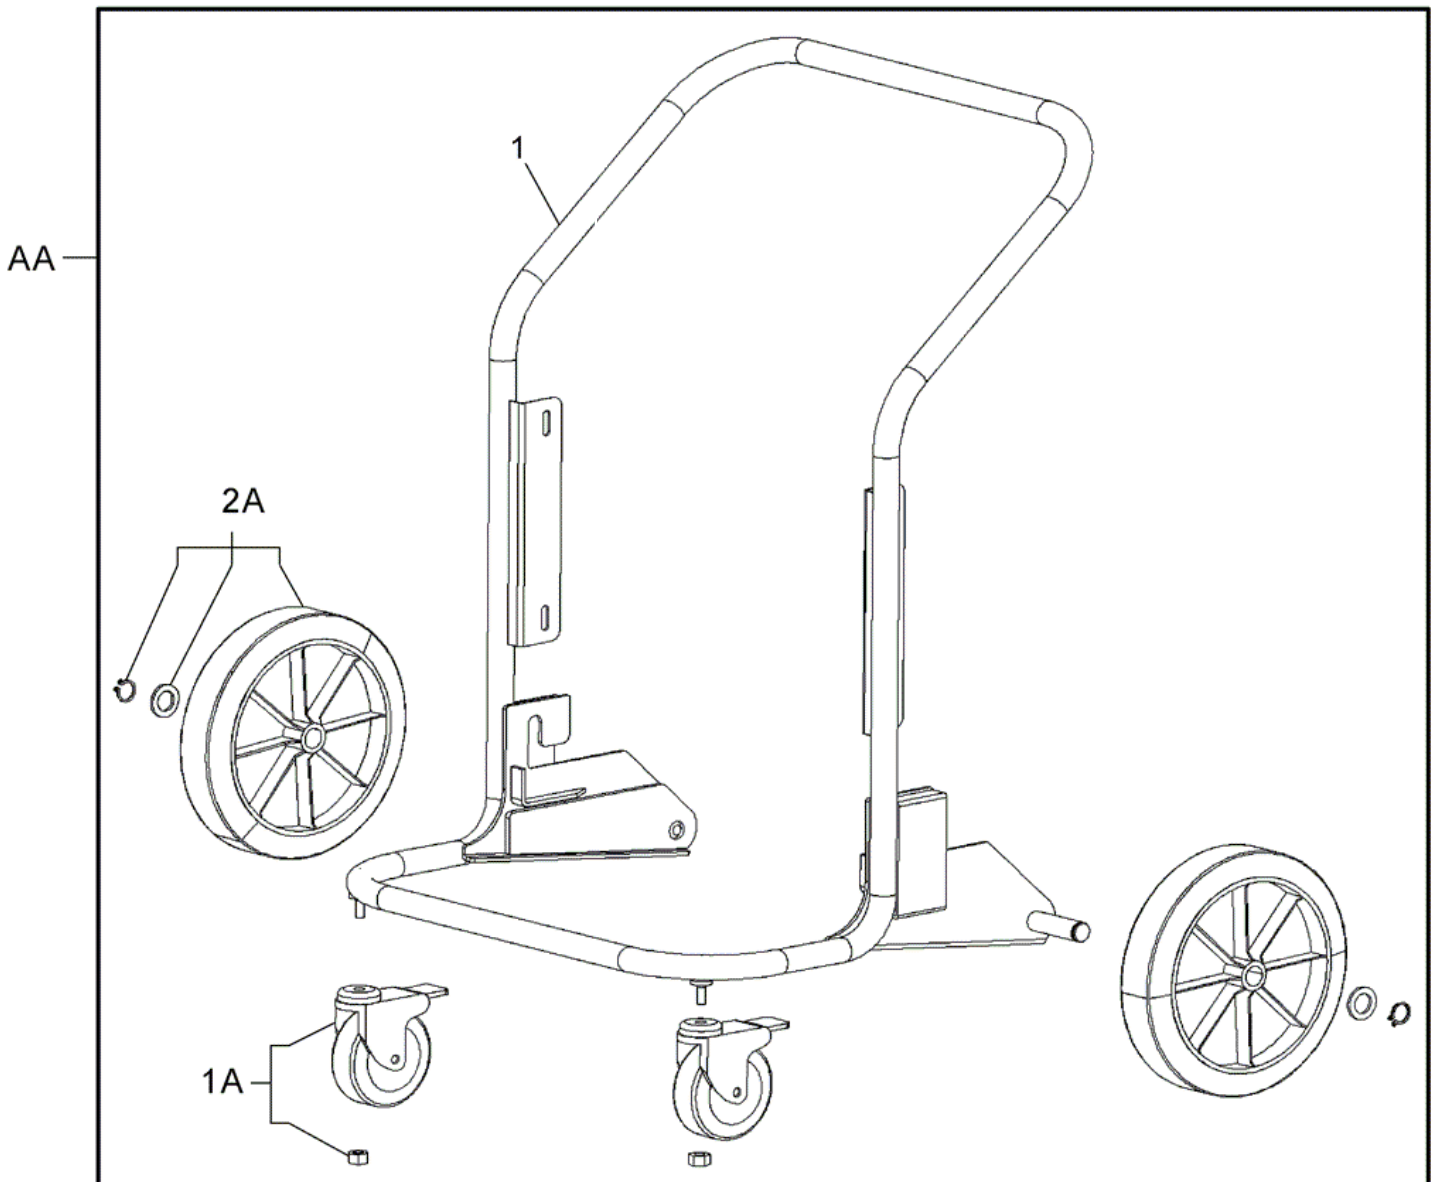

# Table of Contents

125

<b>Car</b>	<b>3</b>
<b>Container unit</b>	<b>5</b>
<b>Filter group</b>	<b>7</b>
<b>Suction unit</b>	<b>9</b>
<b>Absolute filter</b>	<b>11</b>

# Car

125

02-03-2015

Part List ID 12501

3

# Car

125

02-03-2015

Part List ID 12501

4

Pos	Part no.	Qty	Description
1	Z8 36362	1	CAR MODEL BDC1216 FE
1A	40000352	2	KIT CASTOR D100
2A	40000513	2	KIT FIXED WHEEL D250
AA	Z8 36513	1	TROLLEY MOD. BDC1216 FE COMPLETE