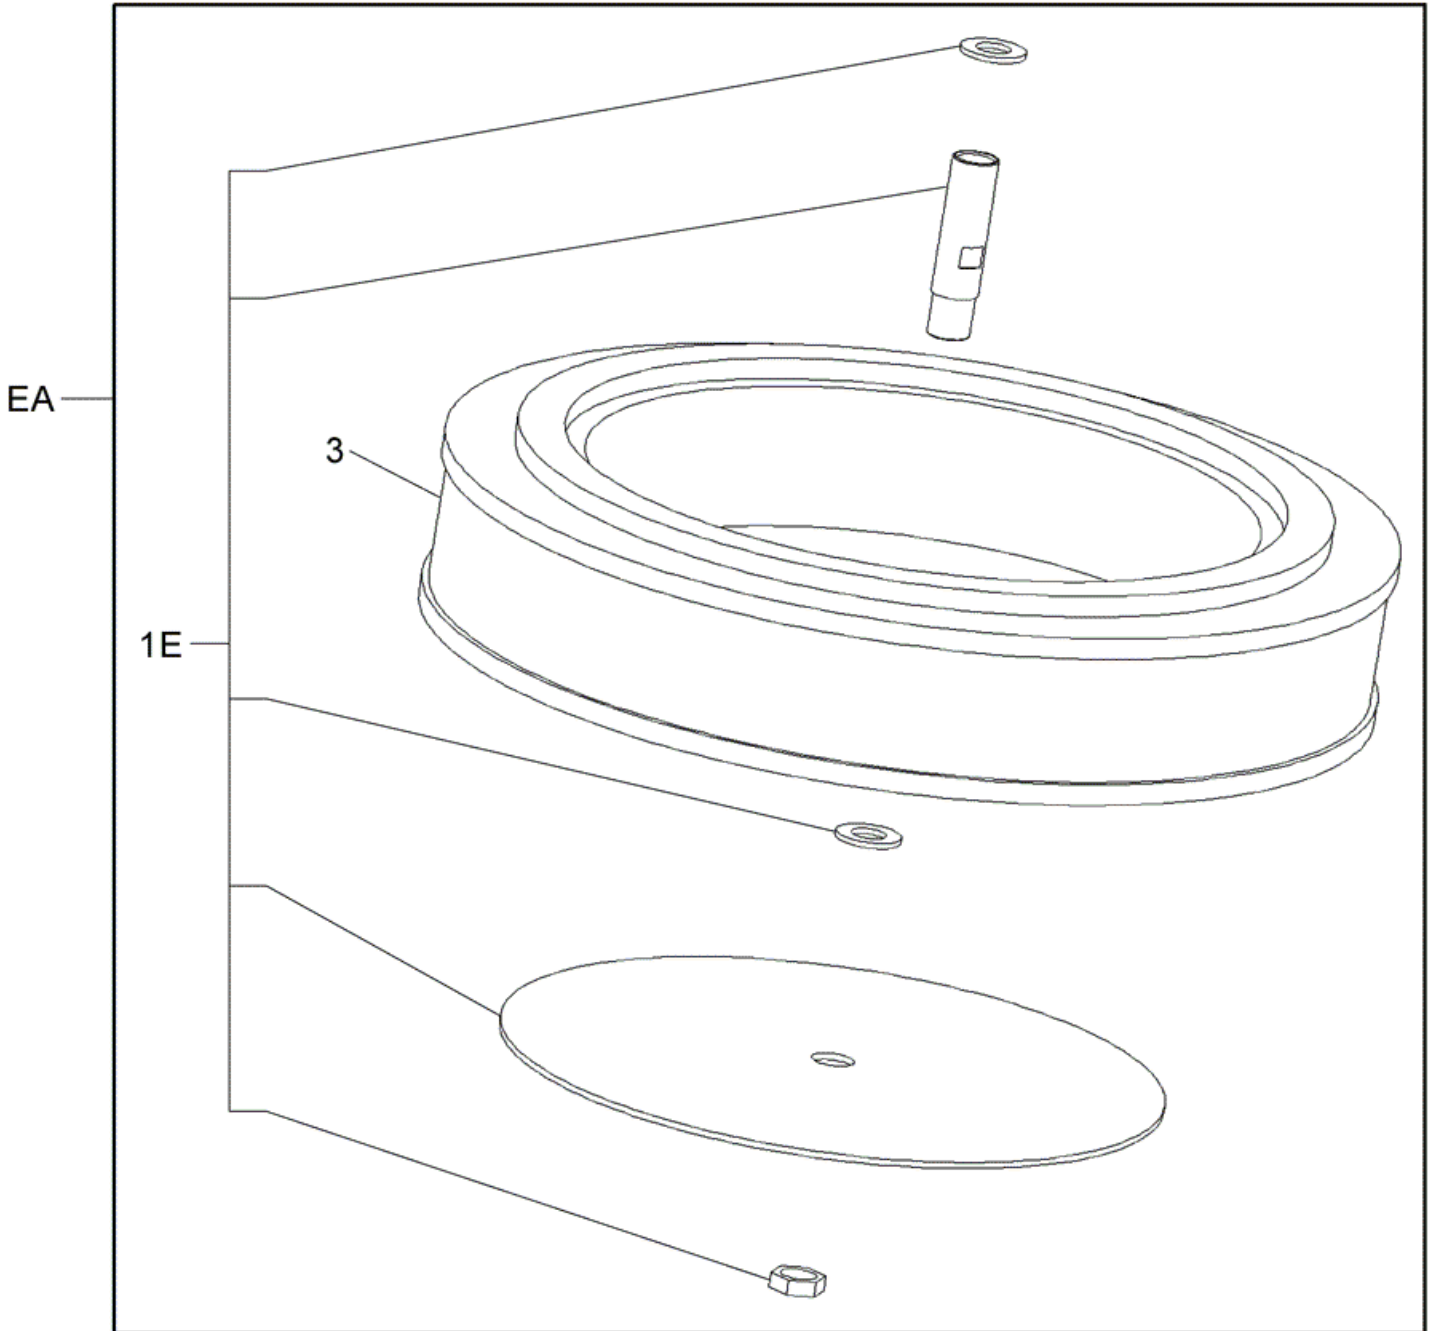

Absolute filter

125

02-03-2015

Part List ID 12509

11

Absolute filter

125

02-03-2015

Part List ID 12509

12

Pos	Part no.	Qty	Description
3	Z8 17455	1	ABSOLUTE FILTER D410 x 80 H14 ROTATING
1E	40000525	1	KIT ABSOLUTE FILTER SUPPORT
EA	Z5 60357	1	ABSOLUTE FILTER KIT M.125/1216