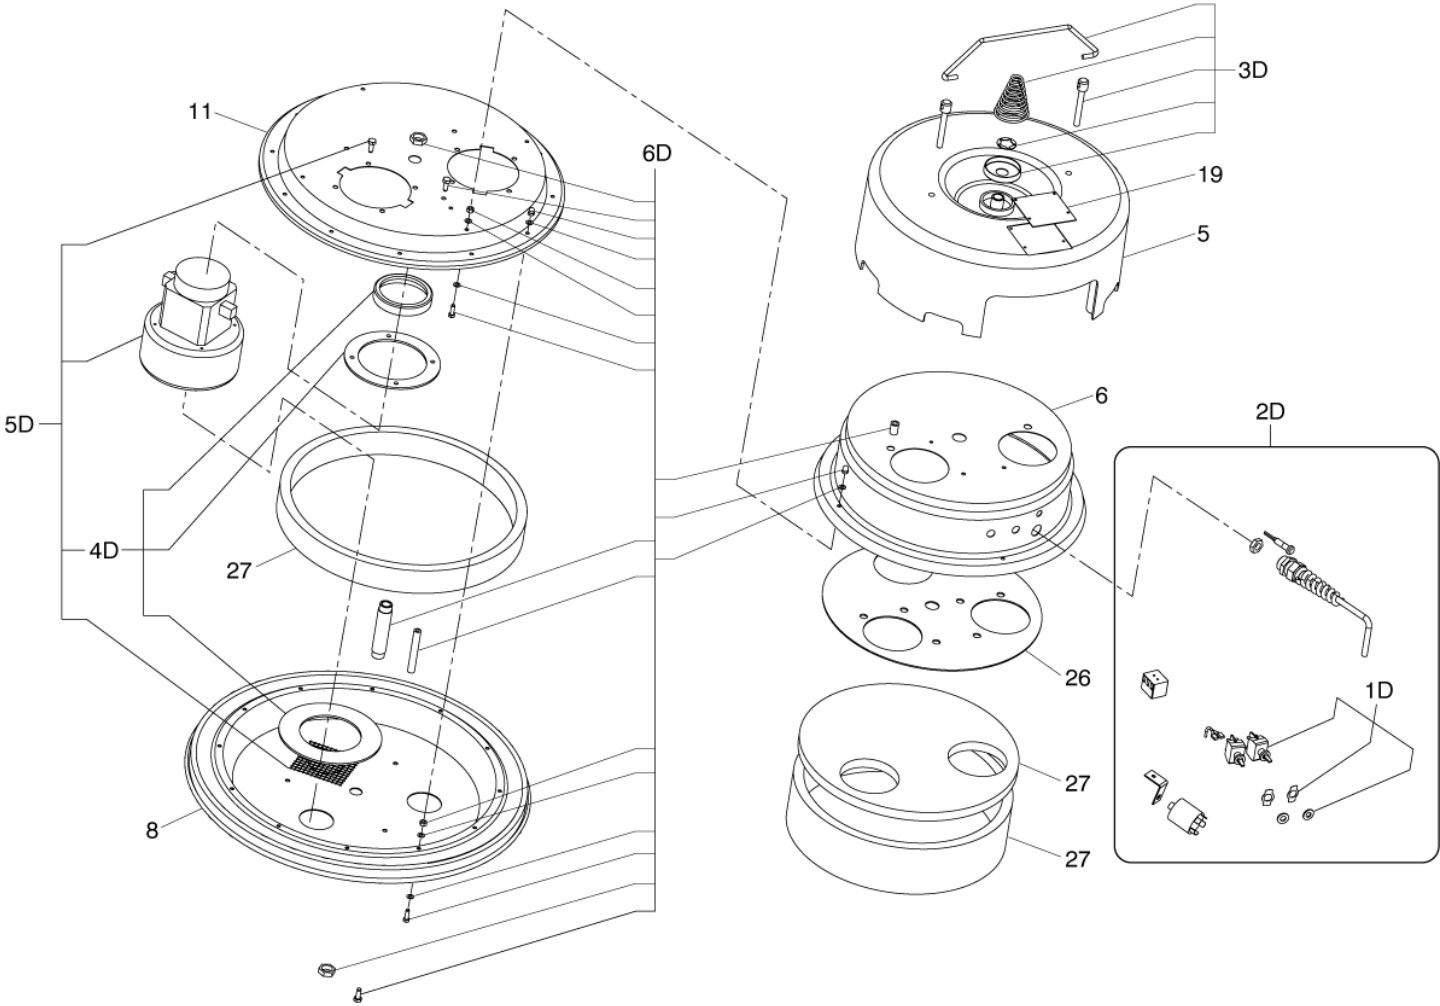

Suction unit

125

02-03-2015

Part List ID 12507

9

Suction unit

125

02-03-2015

Part List ID 12507

10

Pos	Part no.	Qty	Description
5	Z8 16382	1	CAP HEAD 460 FORGED BDC1216
6	Z8 16386	1	MOTOR COVER D460 2F BDC1216
8	Z8 16384	1	MOTOR HOLDER D460 2F BDC1216
11	Z8 16385	1	MOTOR FIXER D460 2F BDC1216
19	Z8 17014	1	SINGLE PHASE PLATE ALUMINIUM
1D	40000516	1	KIT SWITCH
26	Z8 15192	1	SUPPORT D320 BDC1216
27	Z8 17229	1	KIT SOUNDPROOF D460 M.317
2D	40000526	1	KIT ELECTRIC INSTAL
3D	40000527	1	KIT FILTER-SHAKER
4D	40000528	1	MOTOR SEAL KIT
5D	4089100281	1	MOTOR KIT V230 W800
6D	40000530	1	NUTS AND BOLTS KIT FOR MOTOR ASSEMBLY