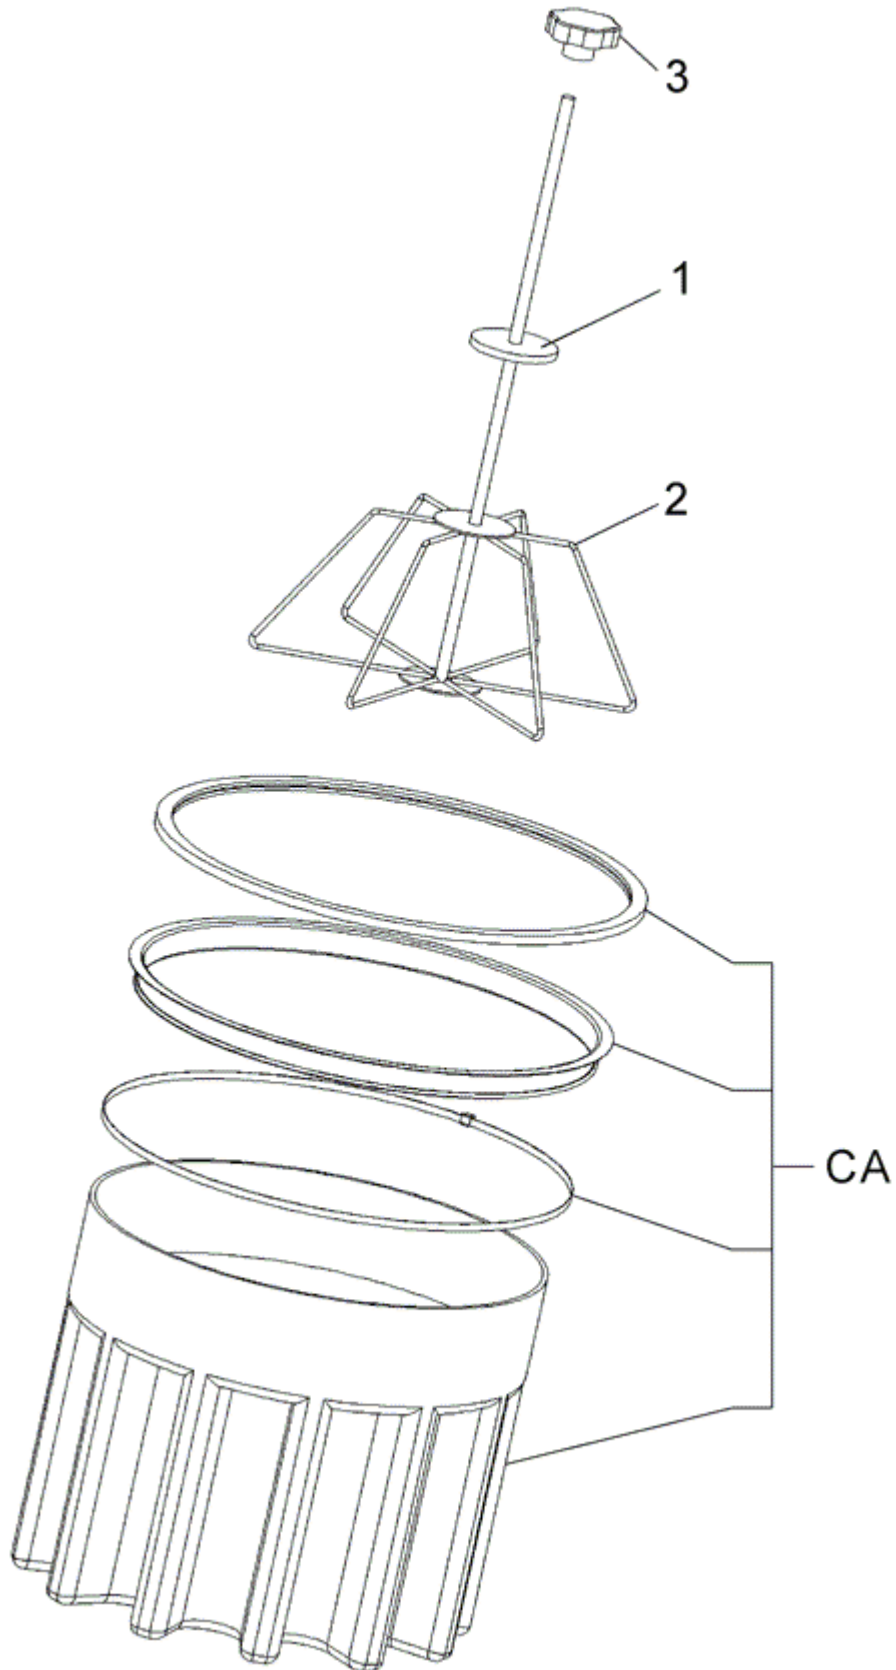

Filter group

125

02-03-2015

Part List ID 12505

7

Filter group

125

02-03-2015

Part List ID 12505

8

Pos	Part no.	Qty	Description
1	ZA8170069	1	SEAL FORCONTROL BLADE 85X12SP8
2	Z8 33093	1	STAR CAGE D460 MOD.317
3	Z8 40027	1	KNOB D70 M12 NO HOLE
CA	Z8 33331	1	FILTER COM.ST.D460 BDC1216