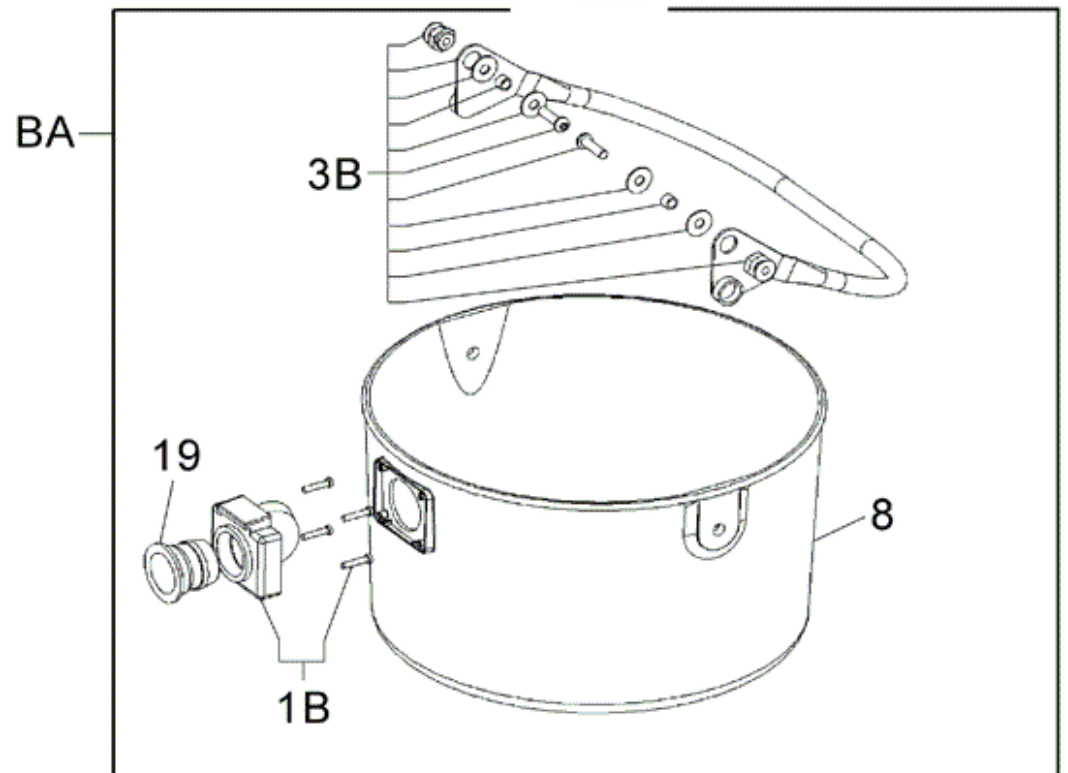

Container unit

125

02-03-2015

Part List ID 12503

5

Container unit

125

02-03-2015

Part List ID 12503

6

Pos	Part no.	Qty	Description
8	Z8 30332 7001	1	CONTAINER 460 BDC1216 RAL 7001
15	Z8 17007	1	FILTER CHAMBER SEAL D460
18	147 0745 010	1	DUST BAG 3-PCS
19	140 3304 000	1	INLET SLEEVE D50
1B	140 7204 510	1	COMPLETE INLET
2B	40000514	1	KIT CAP LOCK
3B	40000515	1	KIT HANDLE
4B	40000524	1	KIT FILTER CHAMBER
5B	40000531	1	KIT LABELS
BA	Z8 30338 7001	1	COMPLETE CONTAINER MOD.125 RAL 7001
BB	Z8 31693 5021	1	F.CHAMBER D460x440 PP COMPLETE RAL 5021