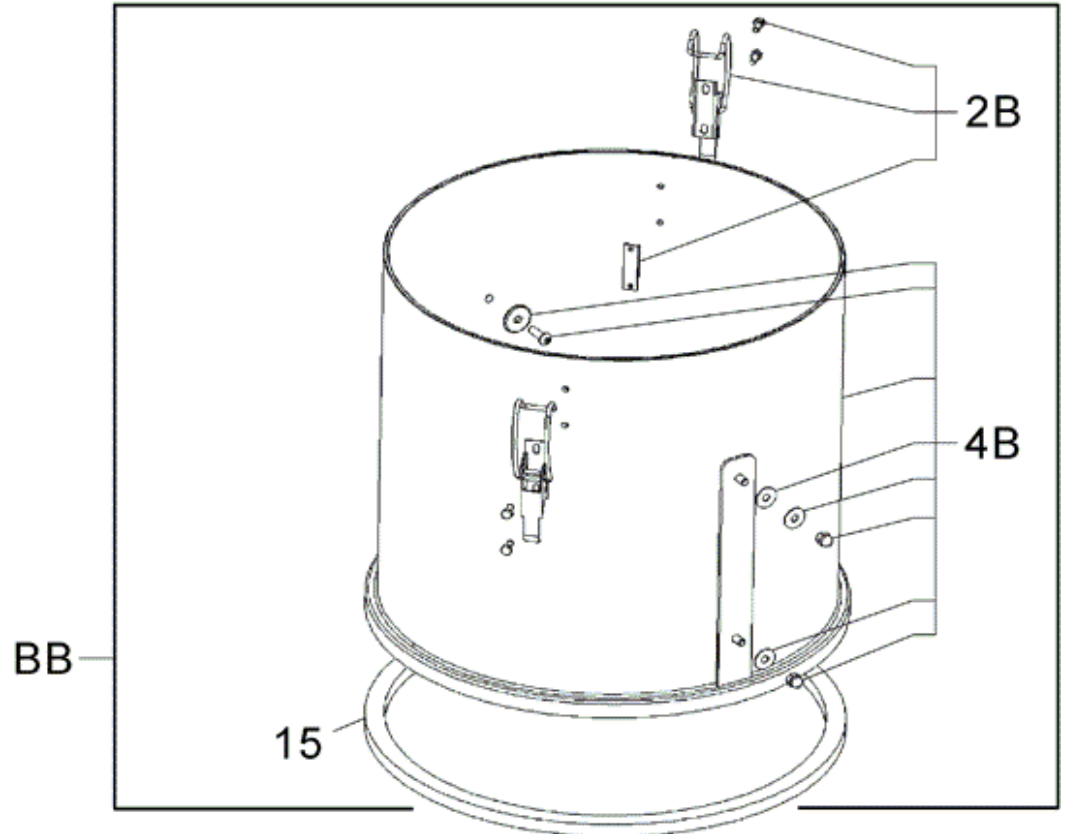

Container unit

125

02-03-2015

Part List ID 12503

5

Container unit

125

02-03-2015

Part List ID 12503

6

Pos	Part no.	Qty	Description
8	Z8 30332 7001	1	CONTAINER 460 BDC1216 RAL 7001
15	Z8 17007	1	FILTER CHAMBER SEAL D460
18	147 0745 010	1	DUST BAG 3-PCS
19	140 3304 000	1	INLET SLEEVE D50
1B	140 7204 510	1	COMPLETE INLET
2B	40000514	1	KIT CAP LOCK
3B	40000515	1	KIT HANDLE
4B	40000524	1	KIT FILTER CHAMBER
5B	40000531	1	KIT LABELS
BA	Z8 30338 7001	1	COMPLETE CONTAINER MOD.125 RAL 7001
BB	Z8 31693 5021	1	F.CHAMBER D460x440 PP COMPLETE RAL 5021