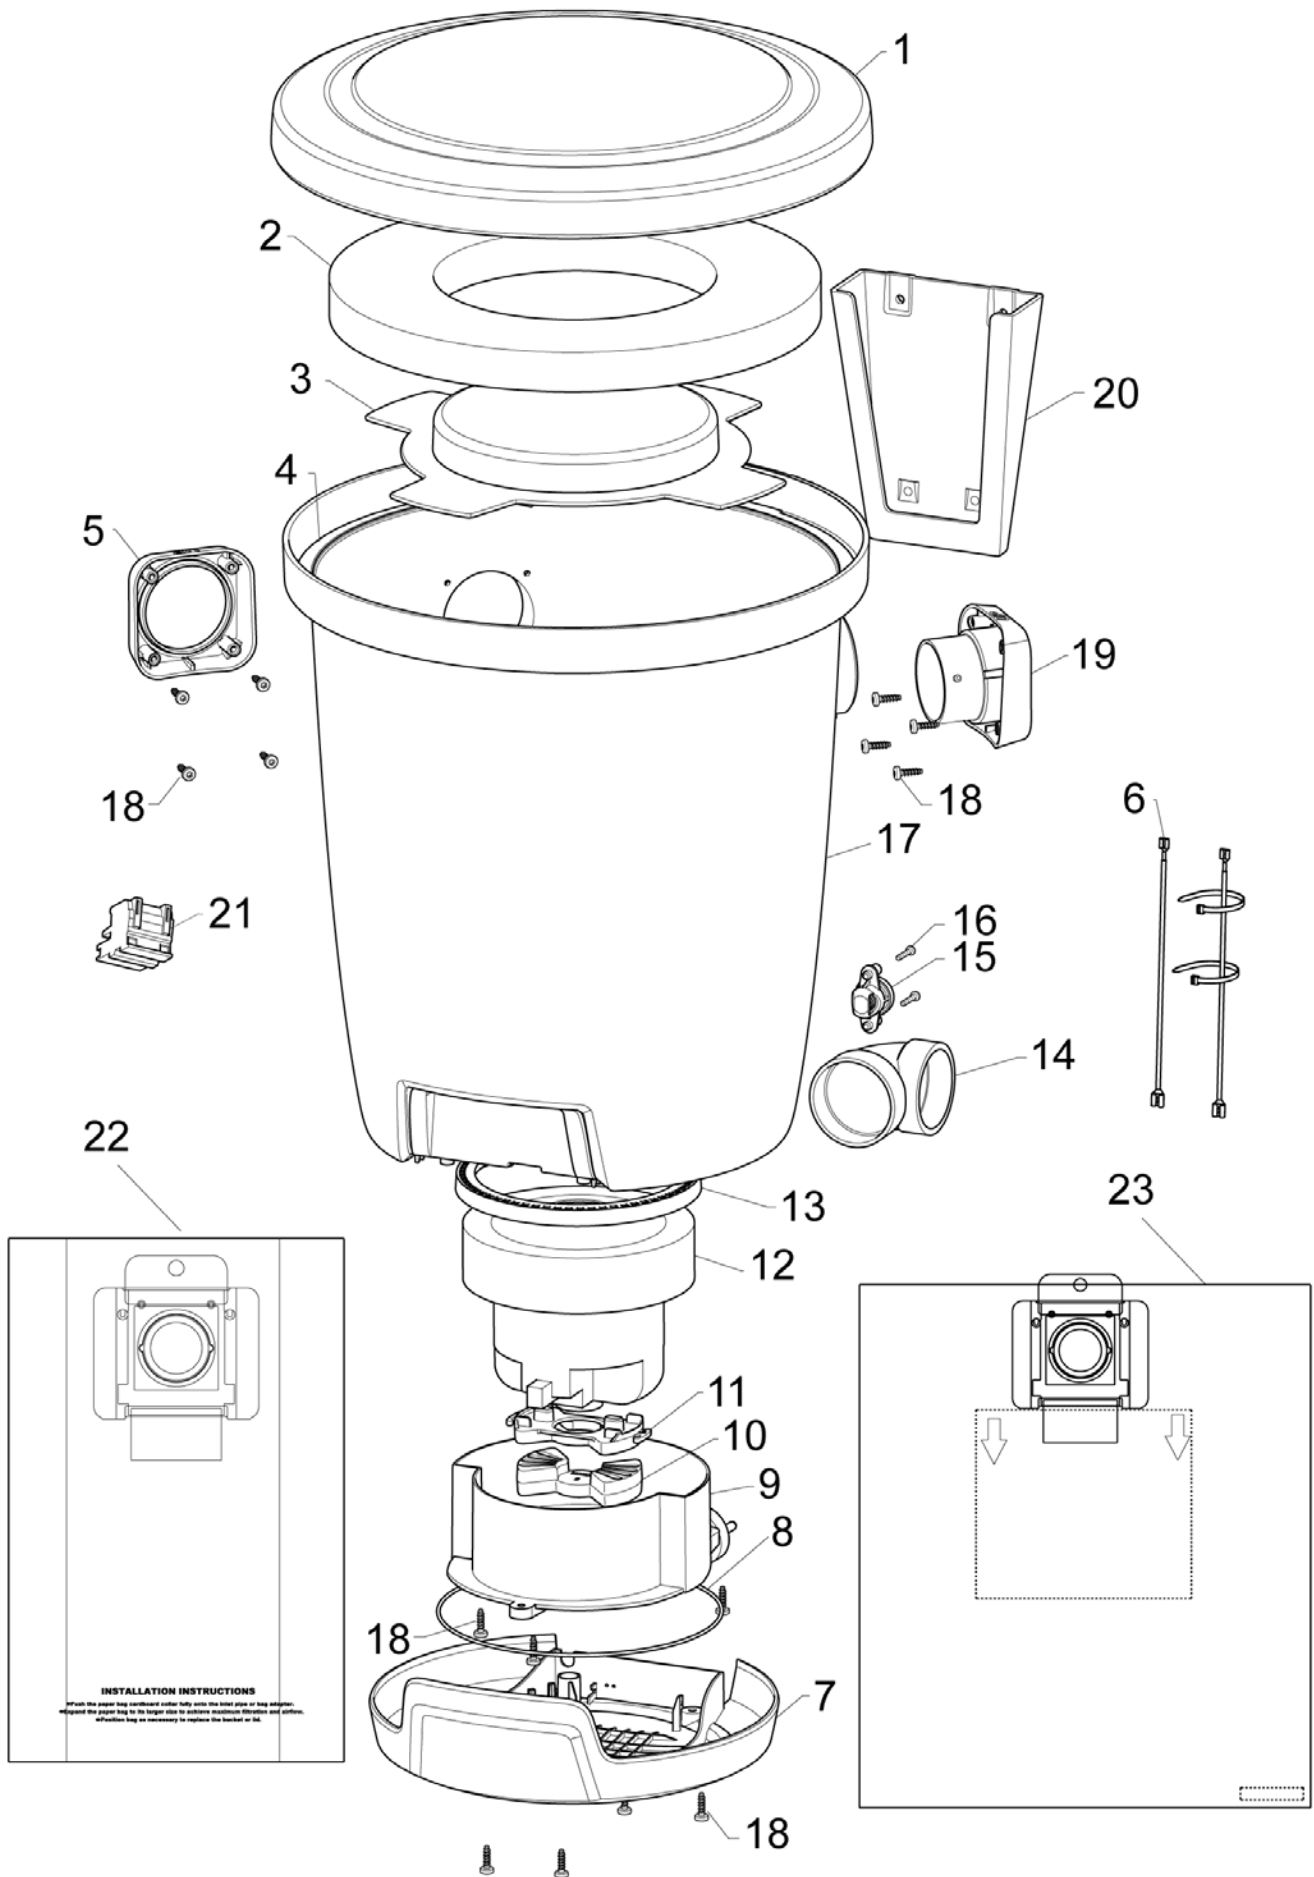

SOPRA 100/Bronze

Nilfisk SOPRA 100, 160, 260, 260 RRC

24-10-2014

ET-Liste-Nr. SOPRA02

3

SOPRA 100/Bronze

Nilfisk SOPRA 100, 160, 260, 260 RRC

24-10-2014

ET-Liste-Nr.
SOPRA02

4

Pos	Artikelnr.	Me	Beschreibung
1	140 8505 010	1	LID ALTO
2	140 8539 500	1	FILTER CV
3	140 8537 000	1	IP COVER
4	140 0061 060	1	GASKET L 1075
5	140 8536 020	1	PLUG INLET ALTO
6	140 7040 080	1	WIRE CPL. 4.8x0.8 L 290
7	140 8510 550	1	COVER MOTOR ALTO CENTIX20
7	140 8510 660	1	Deckel Sopra 100 NILF BRONZE/SILVER Bronze/Silber
8	140 6799 010	1	GASKET L 660
9	140 8521 000	1	NOISE TRAP
10	82258200	1	Drosselklappe
11	82320600	1	ADAPTER F. Gebläseeinheit
12	140 8624 610	1	FAN UNIT KIT 1300 WATT
13	140 8523 000	1	Dichtung Motor
14	42000254	1	Kurze 90 Biegung
15	140 7779 010	1	VACUUM VALVE CPL.
16	140 9214 220	2	SCREW PT K30X16 FZB
17	140 8526 060	1	CHASSIS W INLET NILFISK
18	140 9214 040	15	Schraube 40x14
19	140 8535 020	1	INLET ALTO
20	147 1427 510	1	BRACKET WALL CV
21	140 8049 510	1	Anschlussbuchse
22	42000318	3	Filterbeutel CV 3 Stk.
23	107401158	1	DUST BAGS SMALL CV