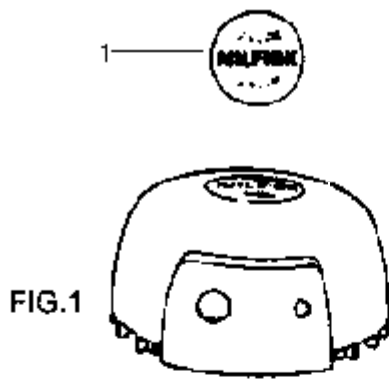

MOTOR TOP GV 21

GV 21

08-02-2015

Part List ID
GX2332

8

MOTOR TOP GV 21

GV 21

08-02-2015

Part List ID

GXZ33Z

9

Pos	Part no.	Qty	Description
0	81572700	2	SKRUE 3.9X13
2	81572700	4	SKRUE 3.9X13
3	81428500	1	CLAMP RING
4	81541200	4	SCREW M4X6 PAN HEAD
5	81572700	2	SKRUE 3.9X13
6	81428700	1	CLAMP PLATE
9	81428600	1	AFBRYDER
10	81303600	1	CAP
14	21304700	1	LEDNINGSTILSLUTN.
15	81304400	1	GROMMET