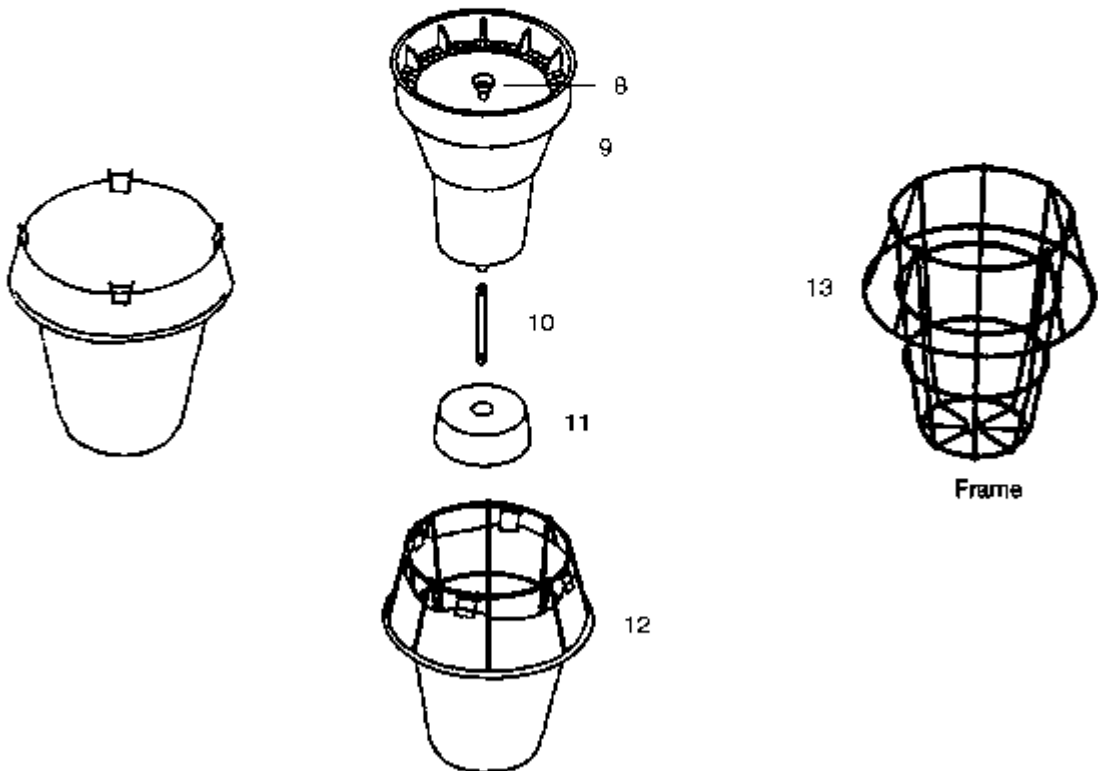

Dralon filter with frame