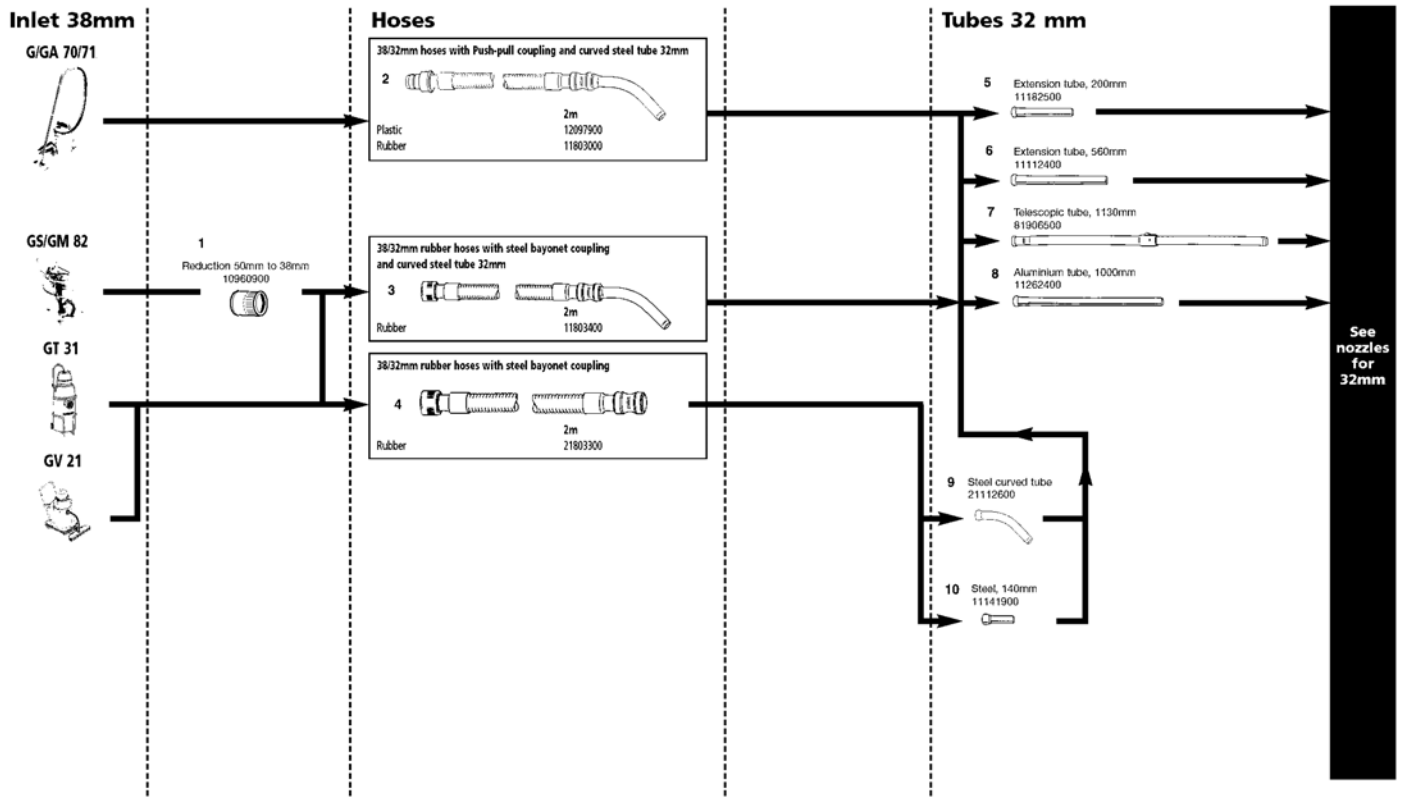

INLET COUPLING AND HOSES TAPERED 38/32

GV 21

08-02-2015

Part List ID
97810HP12

6

INLET COUPLING AND HOSES TAPERED 38/32

GV 21

08-02-2015

Part List ID
9/810HP12

7

Pos	Part no.	Qty	Description
3	11803400	1	HOSE 32/38 MM 2 M
5	11182500	1	PIPE
6	11112401	1	EXTENSION TUBE D32
7	81906500	1	TELESCOPIC TUBE 1130MM D32
8	11262400	1	PIPE 32MM X 1M ALU
9	107402630	1	TUBE BENT END D32 STEEL KIT
10	11141900	1	PIPE