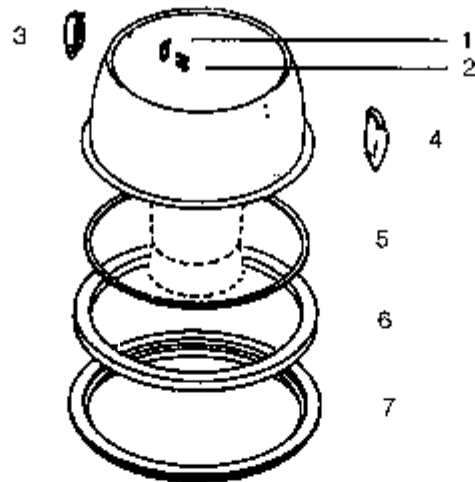

GV 21 FILTER SPARE PARTS

08-02-2015

Part List ID
GX2336

GV 21

16

For wet pick-up

Waterscreen