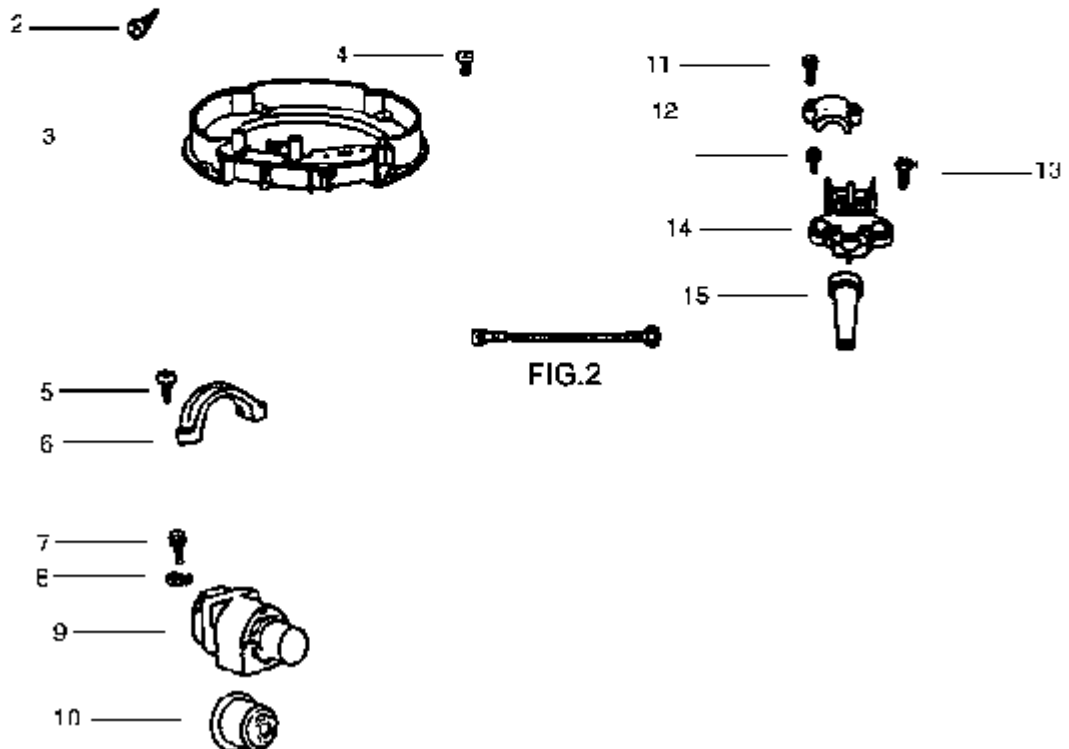

MOTOR TOP GV 21

GV 21

08-02-2015

Part List ID
GX2332

8

MOTOR TOP GV 21

GV 21

08-02-2015

Part List ID

GXZ33Z

9

Pos	Part no.	Qty	Description
0	81572700	2	SKRUE 3.9X13
2	81572700	4	SKRUE 3.9X13
3	81428500	1	CLAMP RING
4	81541200	4	SCREW M4X6 PAN HEAD
5	81572700	2	SKRUE 3.9X13
6	81428700	1	CLAMP PLATE
9	81428600	1	AFBRYDER
10	81303600	1	CAP
14	21304700	1	LEDNINGSTILSLUTN.
15	81304400	1	GROMMET