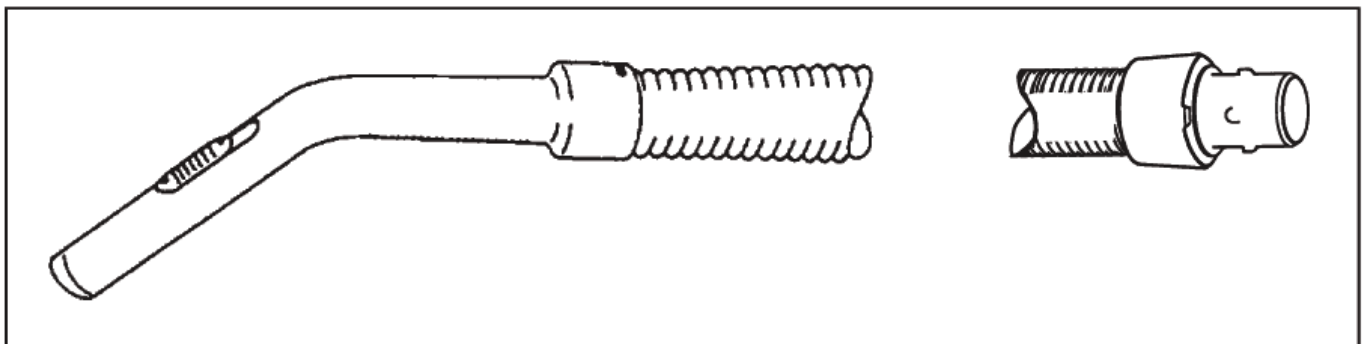

Hoses and tubes

Nilfisk Action Plus

14-02-2015

ET-Liste-Nr.
ACTIONPLUS17

17

2