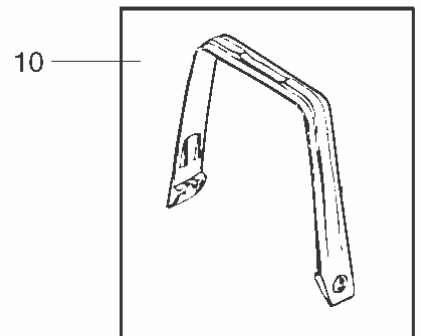

Exhaust filters and sound suppressor

GM 626

08-02-2015

Part List ID

G2639

9

6

7