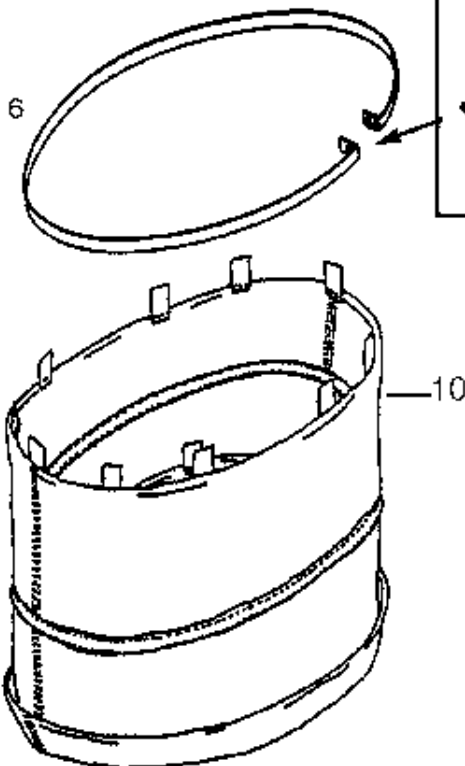

Filters

GM 626

08-02-2015

Part List ID
G26315

15

Filters

GM 626

08-02-2015

Part List ID
GZ6315

16

Pos	Part no.	Qty	Description
1	22396801	1	SHAKER KNOB WITH NIPPLE KIT
3	32212201	1	REINFORCEMENT WITH RODS
4	32212000	1	SHAKER ROD KIT SET
5	32212600	1	SPRING FOR SHAKER MECH. KIT SET
6	81853600	1	FILTER RING WITH HOLE
7	32210800	1	FILTER RING BRACKET KIT SET
8	22416100	1	FILTER SHAKER PARTS
9	22415900	1	FILTER FRAME GM 626/GB 726
10	61854000	1	FILTER COTTON 1.6M2
10	61908300	1	FILTER GORE TEX 1.6M2
10	62048600	1	FILTER GORE TEX NO-STAT. 1.6M2
10	82243300	1	FILTER NOMEX 1.6M2
11	22416500	1	FILTER SHAKER PARTS