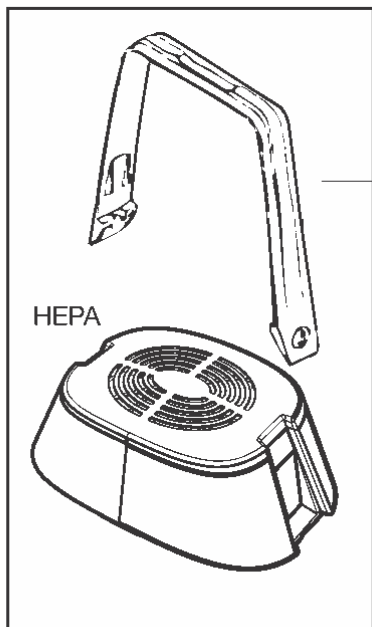

Exhaust filters and sound suppressor

GM 626

08-02-2015

Part List ID

G2639

9

6

7