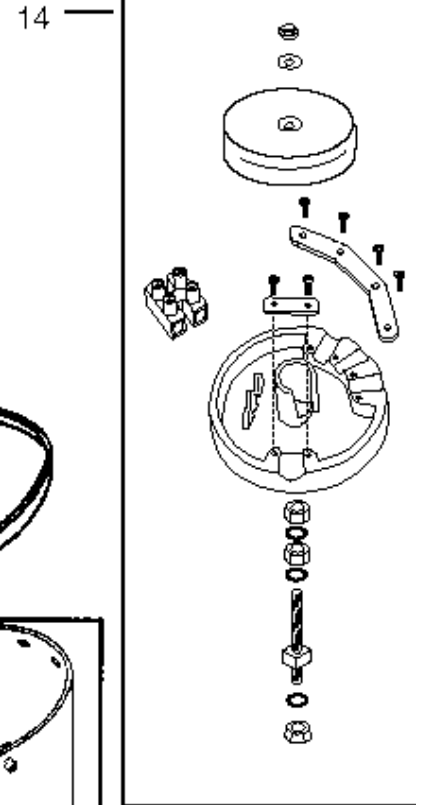

Upper container

GM 626

08-02-2015

Part List ID
G26313

13

Upper container

GM 626

08-02-2015

Part List ID

GZ6313

14

Pos	Part no.	Qty	Description
2	21582901	1	INLET FOR DUST BAG
3	71712801	1	DEFLECTOR IN SS
4	32211201	1	BAYONET COUPLING 50 MM FOR DUST
8	71653000	1	SEALING RING FOR HOLDER
9	32208700	1	HOLDER BOTTOM
10	22421100	1	LØFTEBESLAG
12	32214400	1	CONVERSION SET FOR LIFT. ARM
13	22386500	1	BAYONET RING FOR INLET 50MM
14	22305500	1	DISTRIBUTOR BOX SERVICE KIT
15	22420700	1	HANDLE