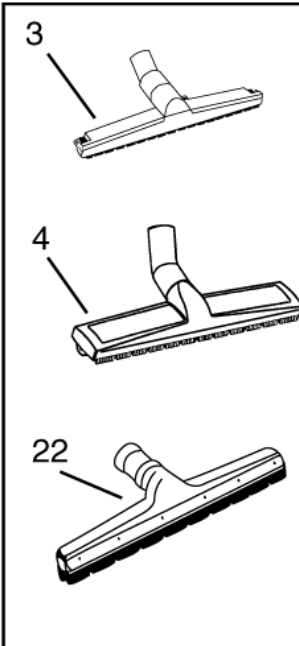

Hose connection diagram steel/brass bayonet 38

GM 626

08-02-2015

Part List ID

GZ6333

40

Pos	Part no.	Qty	Description
10	82290401	1	HOSE 38/10M OIL BALL+SLEEVE
10	82343600	1	HOSE 38/5M PLAST. SLEEVE+BALL
10	82343700	1	HOSE 38/10M PLAST. SLEEVE+BALL
11	11810200	1	HOSE 38/2M COMPLETE BRASS ALU.
11	11810400	1	HOSE 38/3M COMPLETE BRASS/ALU.
12	21810100	1	HOSE 38/2M PLAST. BRASS BAY.+SL.
12	21810300	1	HOSE 38/3M PLAST. BRASS BAY.+SL.
14	10944000	1	BENT JUNCTION D38
15	10984600	1	DIRECT FITTING D38
16	11339800	1	ALUMINIUM STEEL FITTING D38
17	71917000	1	SS BENT JUNCTION D38
18	11027200	1	STEEL HOSE D38 MM560
19	10967000	1	ANGLED HOSE
20	10961200	1	ALUMINUM TUBE MT1 D38
21	11297400	1	PIPE
22	11916000	1	SS TUBE 630MM

Nozzles 38MM

GM 626

08-02-2015

Part List ID
G26335

41

See hoses con-
nection diagram
for 38mm

Brushes & nozzles

Wet pick-up