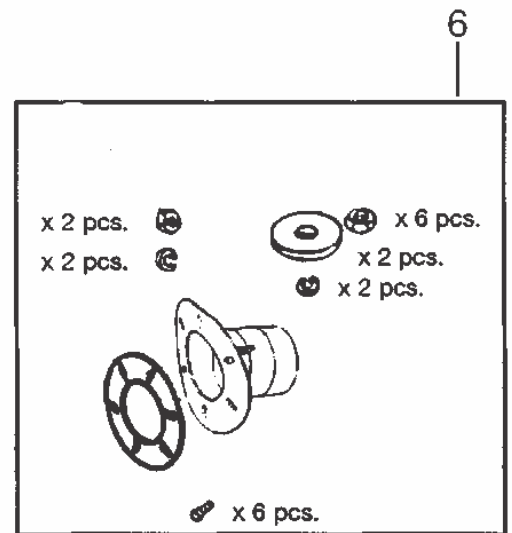

Dust bag system

GM 626

08-02-2015

Part List ID
G26323

23

Dust bag system

GM 626

08-02-2015

Part List ID
GZ6323

24

Pos	Part no.	Qty	Description
1	11852800	1	DUST BAG SYSTEM 625-725
2	21695400	1	PLASTIC DUST BAG 46L
3	81584000	1	5PCS PAPER BAGS GS82
4	81584000	1	5PCS PAPER BAGS GS82
6	21582901	1	INLET FOR DUST BAG