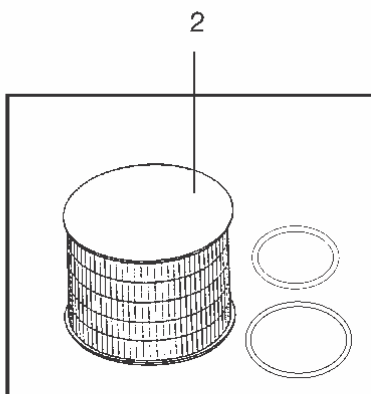

Exhaust filters and sound suppressor

GM 626

08-02-2015

Part List ID

G2639

9

6

7