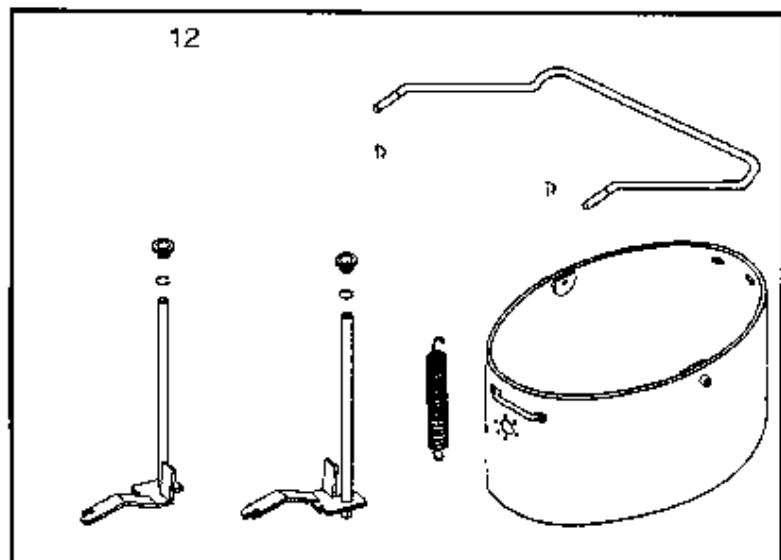

Upper container

GM 626

08-02-2015

Part List ID
G26313

13

Upper container

GM 626

08-02-2015

Part List ID

GZ6313

14

Pos	Part no.	Qty	Description
2	21582901	1	INLET FOR DUST BAG
3	71712801	1	DEFLECTOR IN SS
4	32211201	1	BAYONET COUPLING 50 MM FOR DUST
8	71653000	1	SEALING RING FOR HOLDER
9	32208700	1	HOLDER BOTTOM
10	22421100	1	LØFTEBESLAG
12	32214400	1	CONVERSION SET FOR LIFT. ARM
13	22386500	1	BAYONET RING FOR INLET 50MM
14	22305500	1	DISTRIBUTOR BOX SERVICE KIT
15	22420700	1	HANDLE