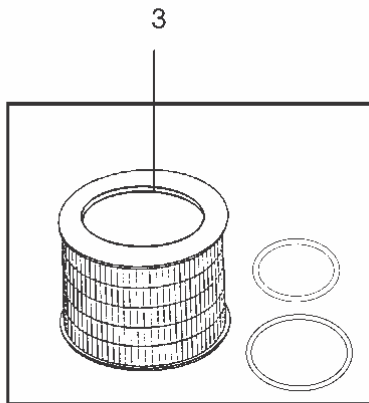

Exhaust filters and sound suppressor

GM 626

08-02-2015

Part List ID

G2639

9

6

7