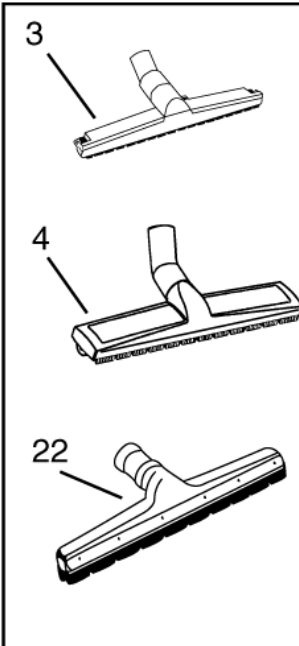

Nozzles 38 mm

GM 626

08-02-2015

Part List ID HOSE15

53

See hoses con-
nection diagram
for 38mm

Brushes & nozzles

Wet pick-up