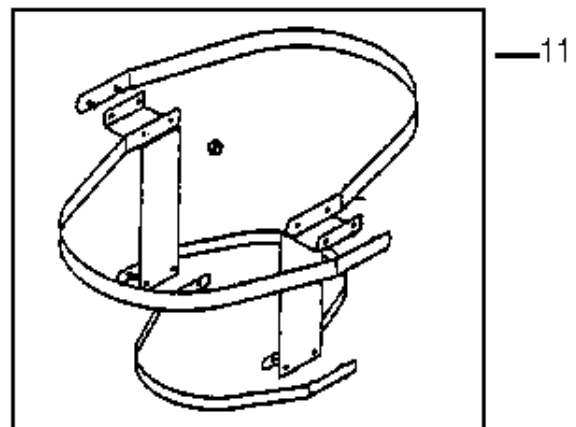

Filters

GM 626

08-02-2015

Part List ID
G26315

15

Filters

GM 626

08-02-2015

Part List ID
GZ6315

16

Pos	Part no.	Qty	Description
1	22396801	1	SHAKER KNOB WITH NIPPLE KIT
3	32212201	1	REINFORCEMENT WITH RODS
4	32212000	1	SHAKER ROD KIT SET
5	32212600	1	SPRING FOR SHAKER MECH. KIT SET
6	81853600	1	FILTER RING WITH HOLE
7	32210800	1	FILTER RING BRACKET KIT SET
8	22416100	1	FILTER SHAKER PARTS
9	22415900	1	FILTER FRAME GM 626/GB 726
10	61854000	1	FILTER COTTON 1.6M2
10	61908300	1	FILTER GORE TEX 1.6M2
10	62048600	1	FILTER GORE TEX NO-STAT. 1.6M2
10	82243300	1	FILTER NOMEX 1.6M2
11	22416500	1	FILTER SHAKER PARTS