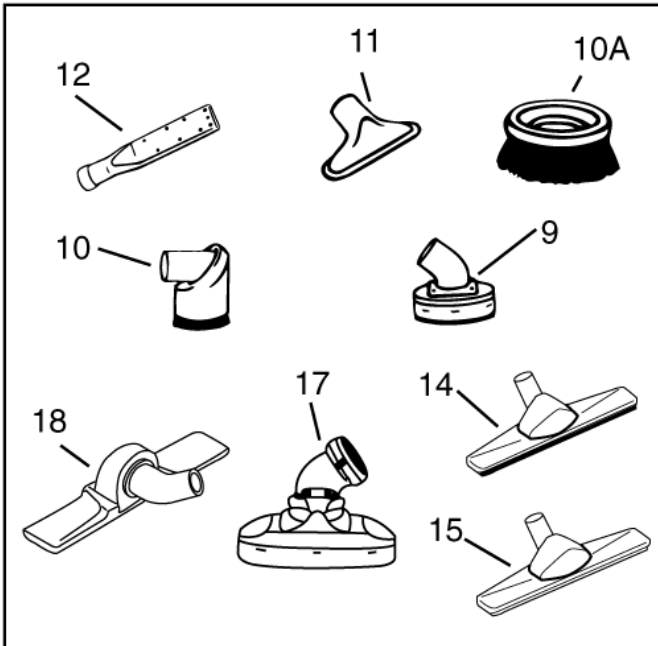

Nozzles 38 mm

GM 626

08-02-2015

Part List ID HOSE15

53

See hoses con-
nection diagram
for 38mm

Brushes & nozzles

Wet pick-up