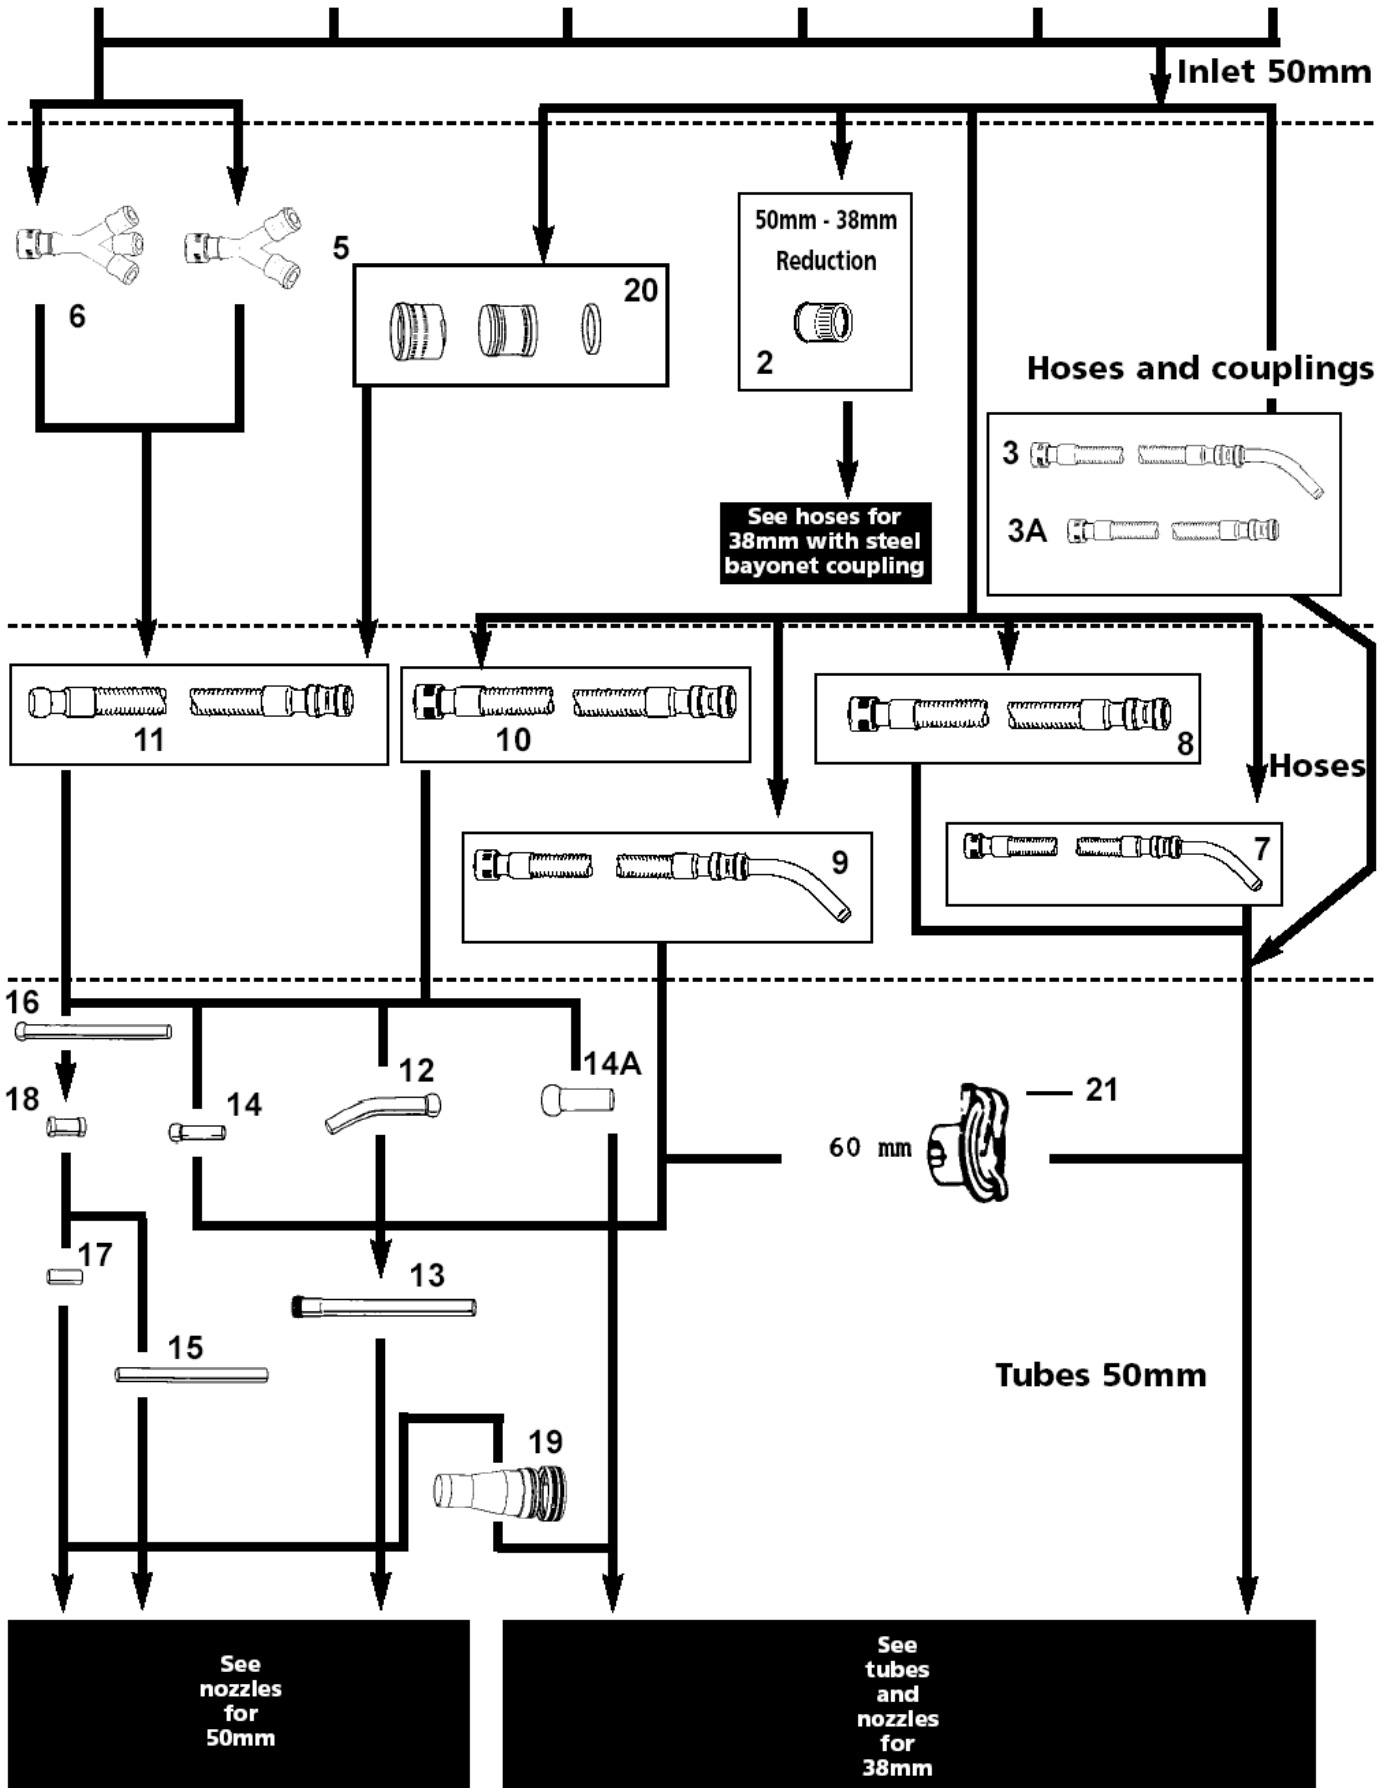

Hose connection diagram 50 mm

08-02-2015

Part List ID
G26329

29

GM 626

GM 625
GM 626

GS/GM 82

GS/GM 83

GB 726
GB 826
GB 725

GB 833

2050

Hose connection diagram 50 mm

GM 626

08-02-2015

Part List ID

GZ6329

30

Pos	Part no.	Qty	Description
2	10960900	1	BAYONET REDUCTION D50/38
3	11605200	1	HOSE 50/38 2.6M COMPLETE.
3	11605500	1	HOSE 38/50 2.6 PL BA+SLEEVE.
5	L02150900	1	FORK Ø50/2XØ50 MD
6	L02151000	1	FORK Ø50/3XØ50 MD
7	12167700	1	HOSE 38 PUR PIPE+50MMBAY.
8	82184700	1	HOSE 38MM PUR NOZZLE+50 BAY.
9	11382000	1	2M X 50MM RUBBER HOSE W/ STEEL CURVED TU
9	11382100	1	3M X 50MM RUBBER HOSE W/ STEEL CURVED TU
9	11604000	1	HOSE 50MM/3M PLAST. BAY. +PIPE
9	12167200	1	HOSE 50/3M PUR COMPLETE
9	12248000	1	HOSE 50/2M CON. COMPLETE
9	12248200	1	HOSE 50/3M CON. COMPLETE
9	12248400	1	HOSE 50/5M CON. COMPLETE
9	12248600	1	HOSE 50/10M CON COMPLETE
9	12292600	1	HOSE 50/2M OIL COMPLETE
9	12292800	1	HOSE 50/3M OIL COMPLETE
9	12293000	1	HOSE 50/5M OIL COMPLETE
9	12293200	1	HOSE 50/10M OIL COMPLETE
9	12331100	1	HOSE 50MM 2M COMPLETE
9	12331200	1	HOSE 50/5M COMPLETE
9	12331300	1	HOSE 50/10M COMPLETE
10	10624300	1	HOSE 50MM 2M RUBBER BAY.+SLEEVE.
10	10629800	1	HOSE 50MM/3M RUBBER BAY.+SLEEVE
10	12248100	1	HOSE 50/2M CON. BAYONET +NOZZLE
10	12248300	1	HOSE 50/3M CON.BAYONET +NOZZLE
10	12248500	1	HOSE 50/5M CON. BAYONET +NOZZLE
10	12248700	1	HOSE 50/10M CON. BAY.+SLEEVE
10	12256000	1	HOSE 50/2M PLAST. BAYONET +NOZZLE
10	12256200	1	HOSE 50/5M PLAST. BAYONET +NOZZLE
10	12256400	1	HOSE 50/10M PLAST. BAY.+SLEEVE
10	12292700	1	HOSE 50/2M OIL BAYONET +NOZZLE
10	12292900	1	HOSE 50/3M OIL BAY.+NOZZLE
10	12293100	1	HOSE 50/5M OIL BAYONET +NOZZLE
10	12293300	1	HOSE 50/10M OIL BAY.+SLEEVE
10	21604200	1	HOSE 50MM/3M PLAST. BAY. +NOZZLE
10	82184600	1	HOSE 50/3M PUR BAYONET +NOZZLE
10	L00191493	1	SLANGE 50MM/10M GUM.KOMP.
10	L02156000	1	METAL HOSE Ø50/3M
11	10629700	1	HOSE 50MM/3M RUBBER BALL+SLEEVE
11	10696500	1	HOSE 50MM 2M RUBBER NOZZ. F+KU
11	31803200	1	HOSE 50 MM 3 M
11	32331400	1	HOSE 50/2M COMPLETE