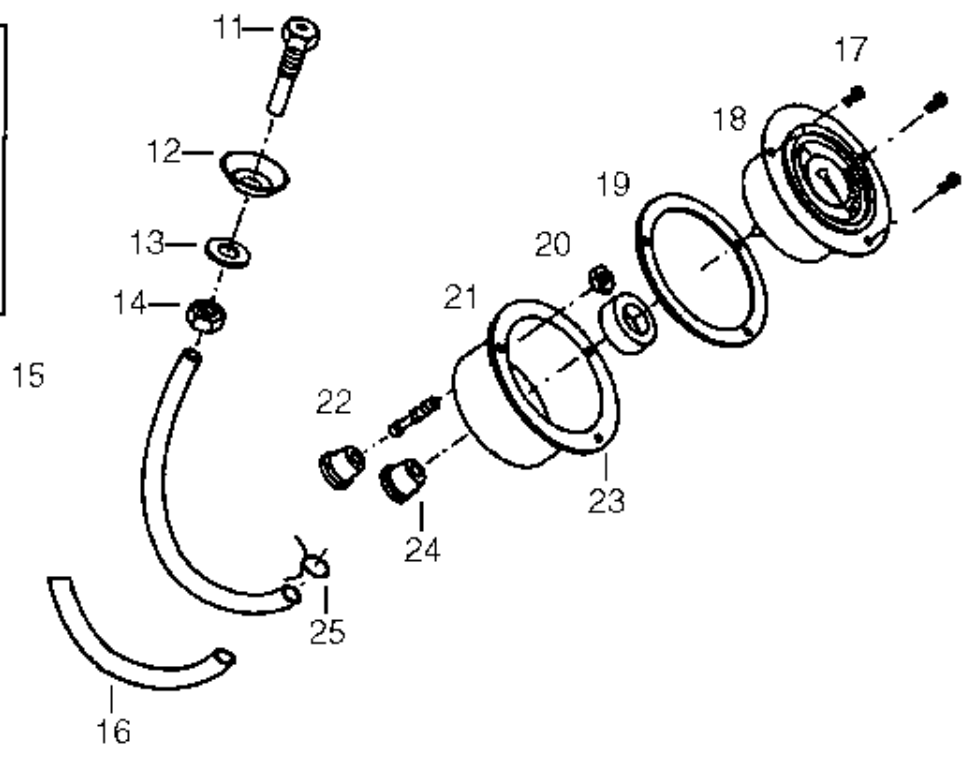

Blowing attachment and manometers

08-02-2015

Part List ID G26321

GM 626

21

Blowing attachment and manometers

GM 626

08-02-2015

Part List ID

G26321

22

Pos	Part no.	Qty	Description
2	11562000	1	BLOWING COUPLING GS/GM80 BLACK
3	81539500	3	SCREW M3X10 PAN HEAD
4	81517800	1	MANOMETER
5	81517400	1	SEAL FOR MANOMETER
6	81517700	1	SEAL
7	71517900	1	MANOMETER HOUSING
8	21517200	1	MANOMETER GM82/625
9	21657000	1	MANOMETER COMPLETE FOR GM625/G
10	82106900	1	COVER WITH HOSE CONNECTOR
11	81403900	1	AIR SCREW
12	71676900	1	FILTER WASHER
13	81500800	1	WASHER M8
14	81414200	1	MØTRIK M8
15	21657000	1	MANOMETER COMPLETE FOR GM625/G
16	72115600	1	AIR HOSE
17	81539500	3	SCREW M3X10 PAN HEAD
18	81657100	1	MANOMETER
19	81517400	1	SEAL FOR MANOMETER
20	81657400	1	NUT SPEC.
21	21657000	1	MANOMETER COMPLETE FOR GM625/G
22	71242400	1	PIPE
23	21657000	1	MANOMETER COMPLETE FOR GM625/G
24	81255600	2	PLUG
25	81735600	6	SELF-TENSIONING HOSE CLAMP