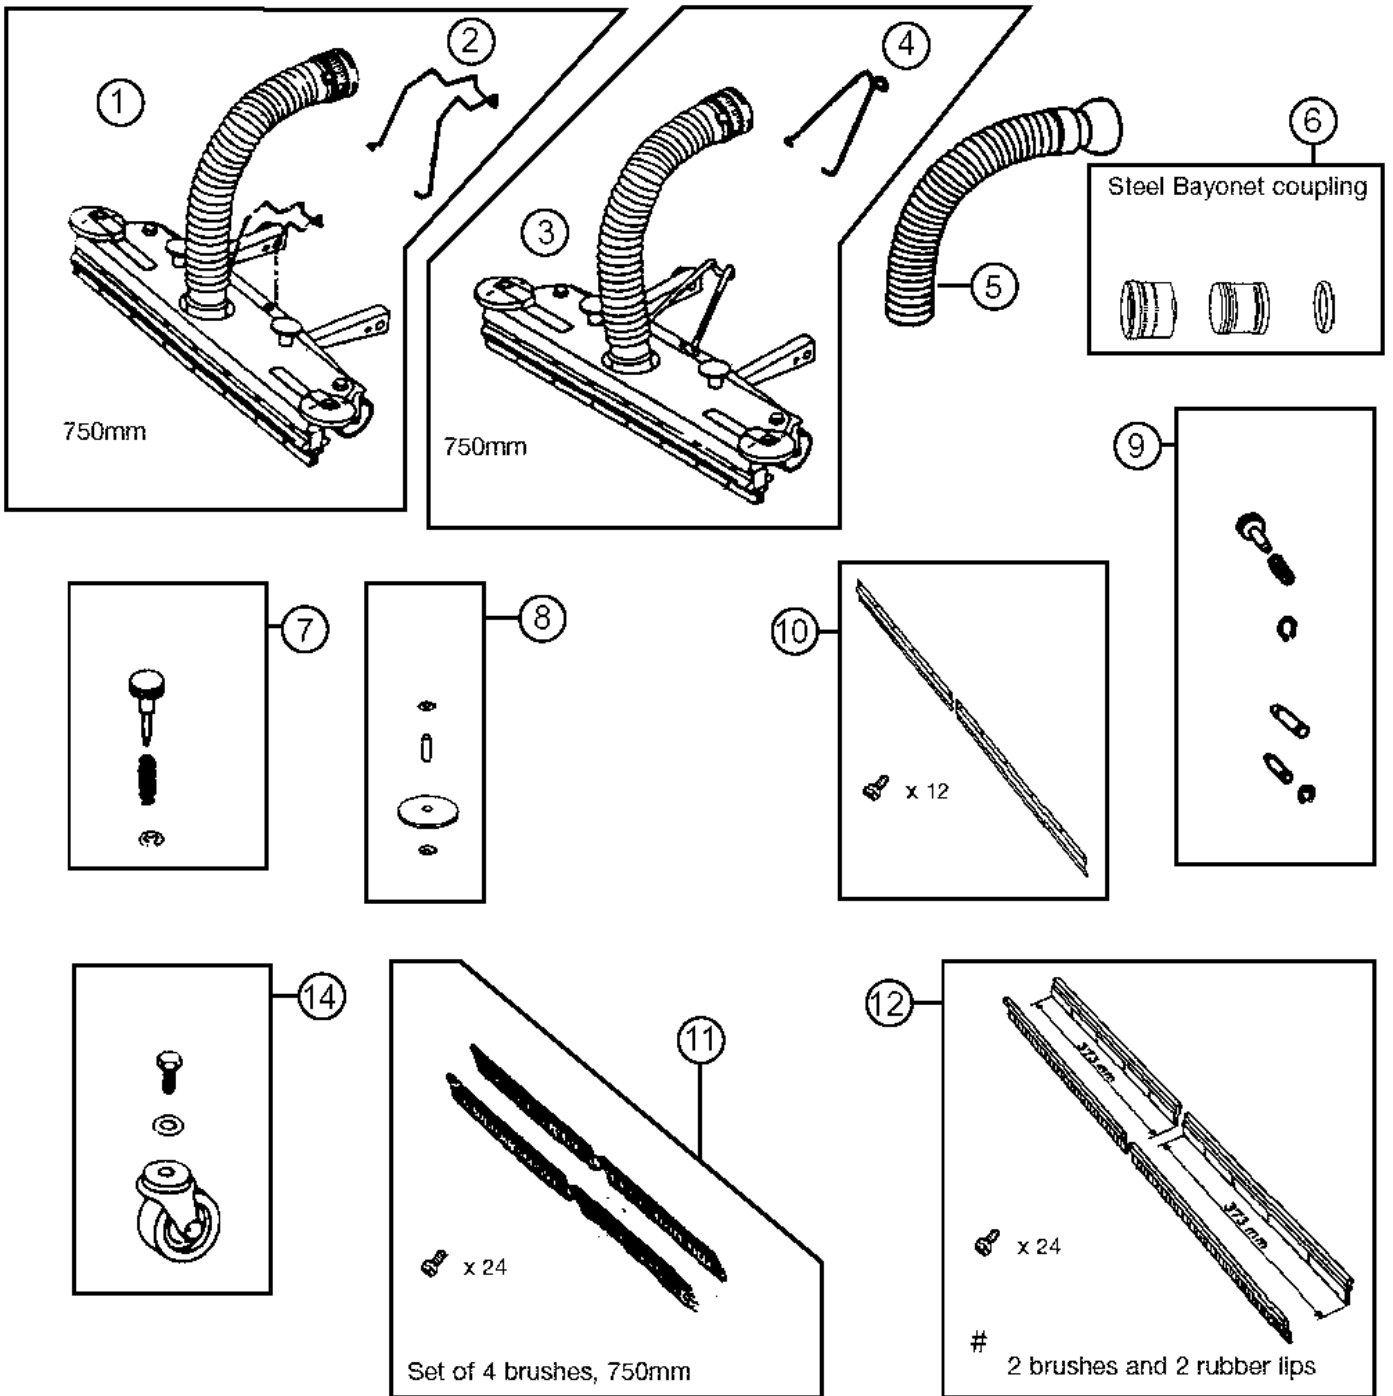

Fixed floor nozzle, 500 mm

GM 626

08-02-2015

Part List ID
G26327

27

Fixed floor nozzles

Ref. No	For models	Serial numbers
11669000	GM 625	101 - 3434
11669000	GB 725	101 - 1002
11839000	GM 625	3435 -
11839000	GB 725	1003 -
11839000	GM 625 / GB 726	1001 -
11839000	GB 826	1001 -