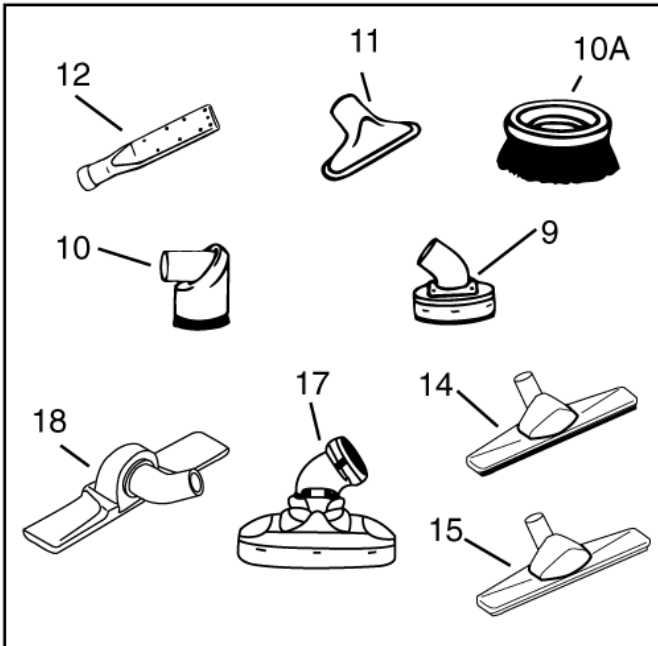

Hose connection diagram steel/brass bayonet 38

GM 626

08-02-2015

Part List ID

GZ6333

40

Pos	Part no.	Qty	Description
10	82290401	1	HOSE 38/10M OIL BALL+SLEEVE
10	82343600	1	HOSE 38/5M PLAST. SLEEVE+BALL
10	82343700	1	HOSE 38/10M PLAST. SLEEVE+BALL
11	11810200	1	HOSE 38/2M COMPLETE BRASS ALU.
11	11810400	1	HOSE 38/3M COMPLETE BRASS/ALU.
12	21810100	1	HOSE 38/2M PLAST. BRASS BAY.+SL.
12	21810300	1	HOSE 38/3M PLAST. BRASS BAY.+SL.
14	10944000	1	BENT JUNCTION D38
15	10984600	1	DIRECT FITTING D38
16	11339800	1	ALUMINIUM STEEL FITTING D38
17	71917000	1	SS BENT JUNCTION D38
18	11027200	1	STEEL HOSE D38 MM560
19	10967000	1	ANGLED HOSE
20	10961200	1	ALUMINUM TUBE MT1 D38
21	11297400	1	PIPE
22	11916000	1	SS TUBE 630MM

Nozzles 38MM

GM 626

08-02-2015

Part List ID
G26335

41

See hoses con-
nection diagram
for 38mm

Brushes & nozzles

Wet pick-up