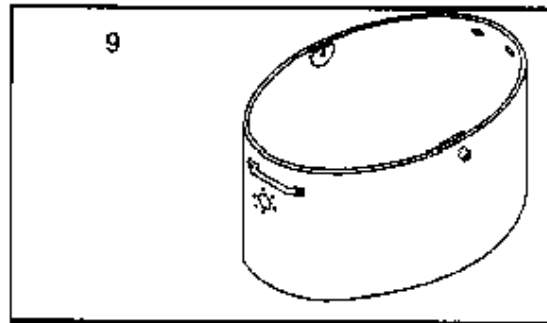

Upper container

GM 626

08-02-2015

Part List ID
G26313

13

Upper container

GM 626

08-02-2015

Part List ID

GZ6313

14

Pos	Part no.	Qty	Description
2	21582901	1	INLET FOR DUST BAG
3	71712801	1	DEFLECTOR IN SS
4	32211201	1	BAYONET COUPLING 50 MM FOR DUST
8	71653000	1	SEALING RING FOR HOLDER
9	32208700	1	HOLDER BOTTOM
10	22421100	1	LØFTEBESLAG
12	32214400	1	CONVERSION SET FOR LIFT. ARM
13	22386500	1	BAYONET RING FOR INLET 50MM
14	22305500	1	DISTRIBUTOR BOX SERVICE KIT
15	22420700	1	HANDLE