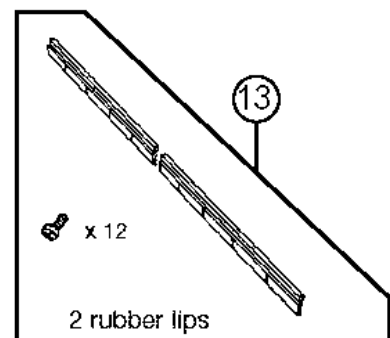

Fixed floor nozzle, 500 mm

GM 626

08-02-2015

Part List ID
G26327

27

Fixed floor nozzles

Ref. No	For models	Serial numbers
11669000	GM 625	101 - 3434
11669000	GB 725	101 - 1002
11839000	GM 625	3435 -
11839000	GB 725	1003 -
11839000	GM 625 / GB 726	1001 -
11839000	GB 826	1001 -