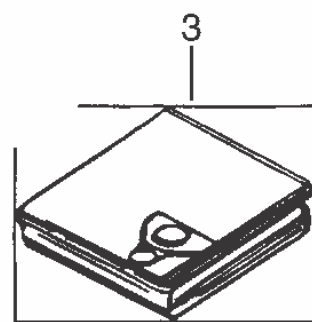

Dust bag system

GM 626

08-02-2015

Part List ID
G26323

23

Dust bag system

GM 626

08-02-2015

Part List ID
GZ6323

24

Pos	Part no.	Qty	Description
1	11852800	1	DUST BAG SYSTEM 625-725
2	21695400	1	PLASTIC DUST BAG 46L
3	81584000	1	5PCS PAPER BAGS GS82
4	81584000	1	5PCS PAPER BAGS GS82
6	21582901	1	INLET FOR DUST BAG