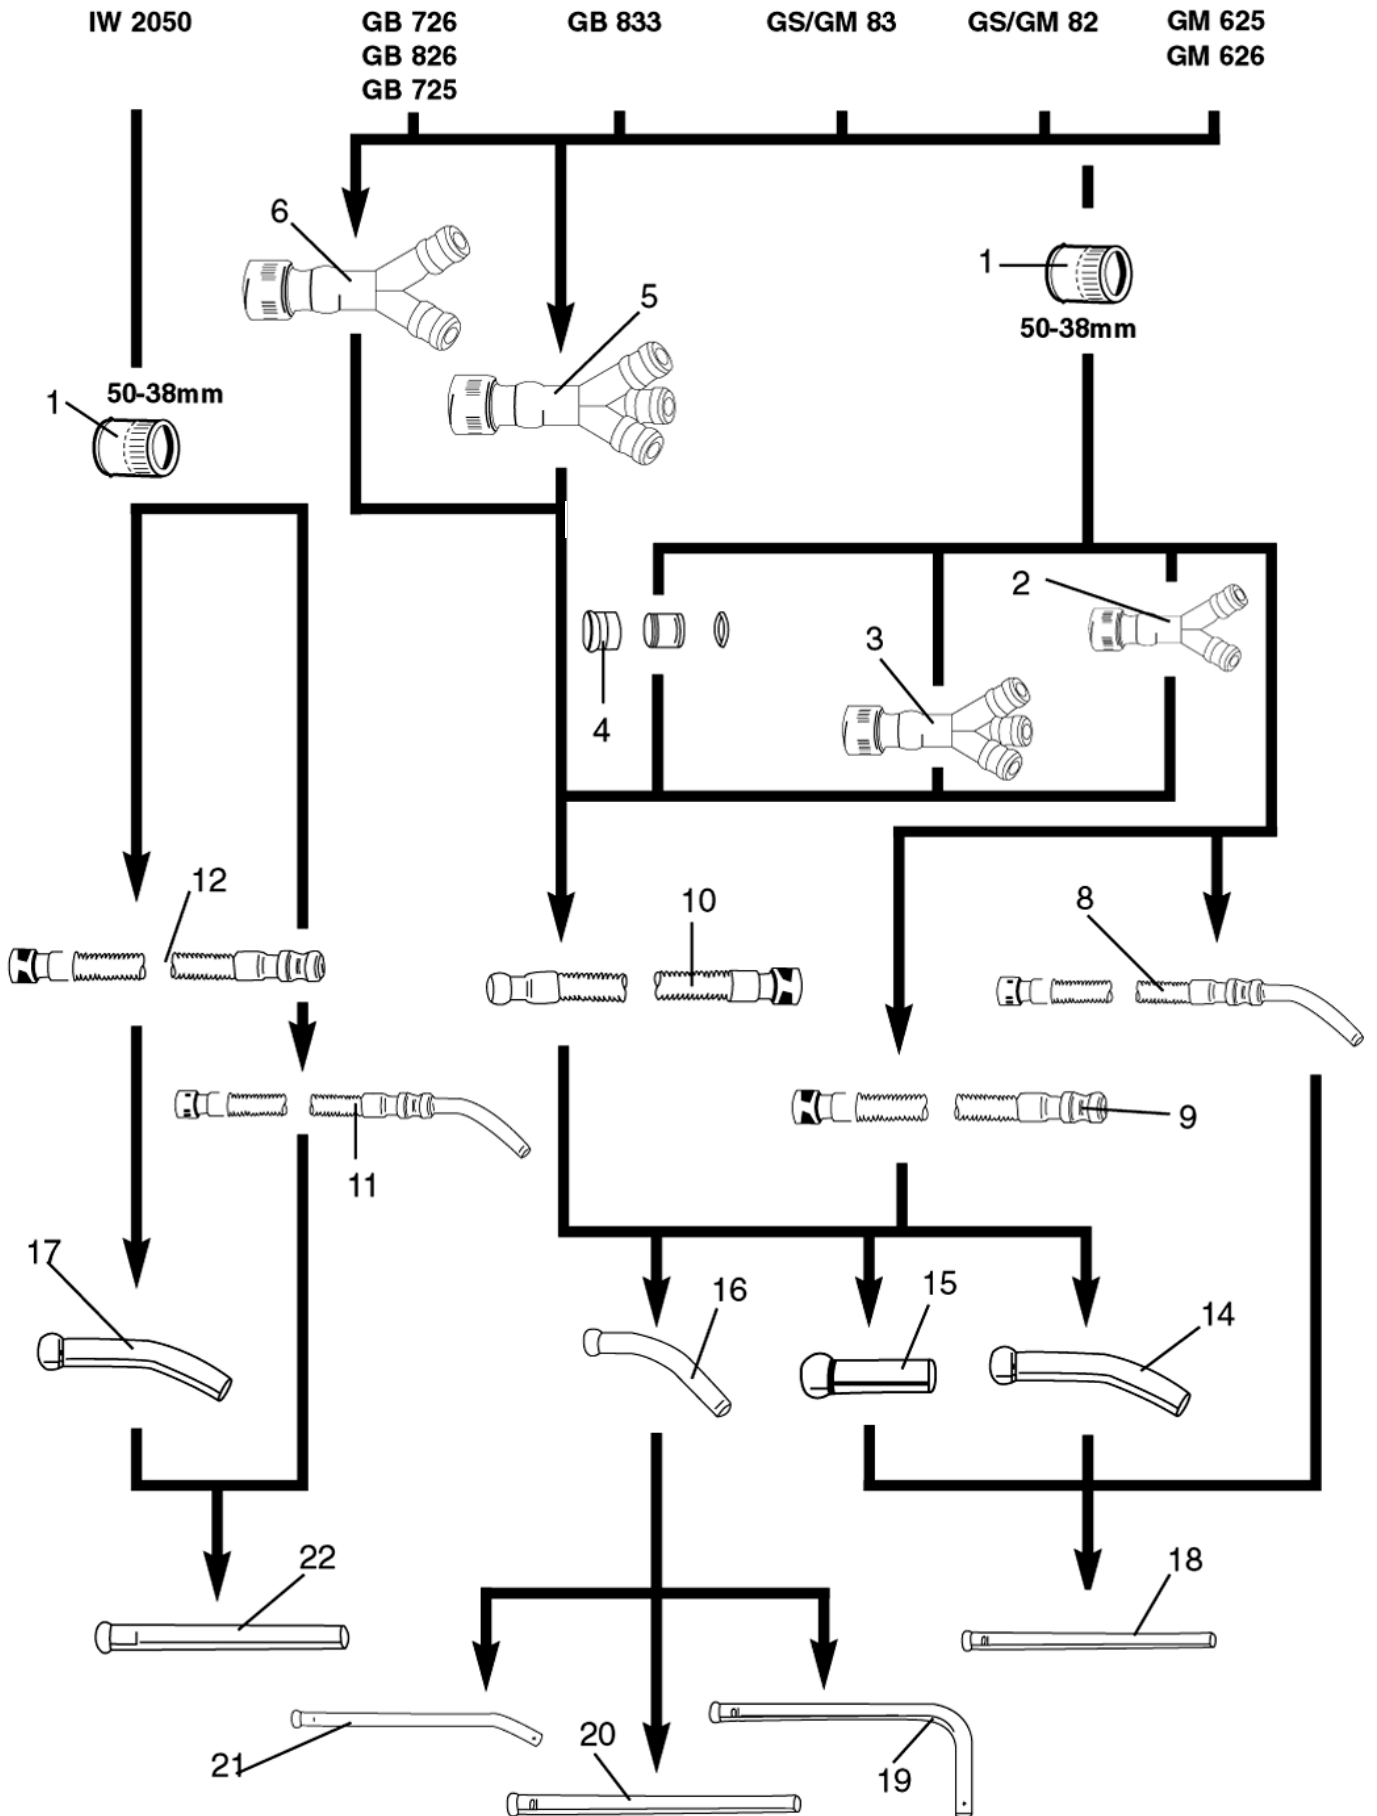

Hose connection diagram steel/brass bayonet 38

GM 626

08-02-2015

Part List ID

G26333

38

Hose connection diagram steel/brass bayonet 38

GM 626