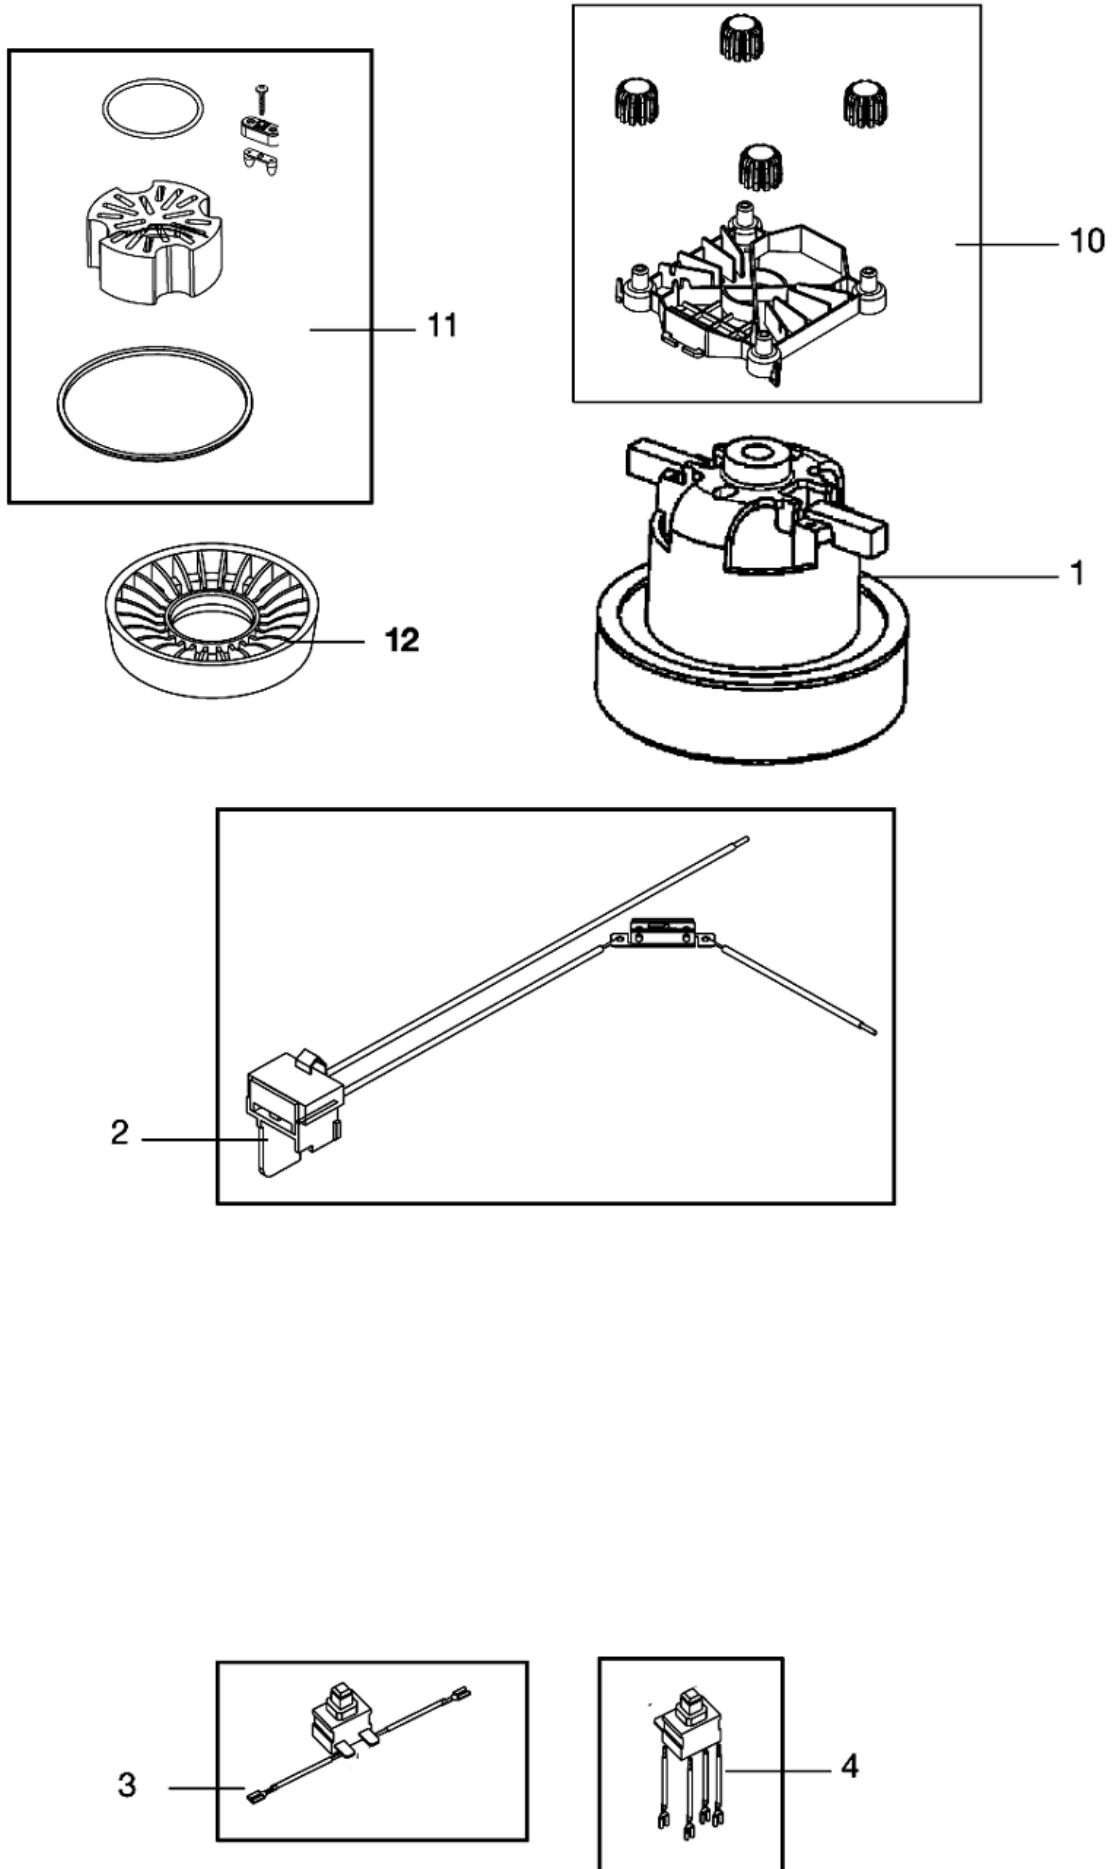

Motor head, all models 2

GM 626

08-02-2015

Part List ID
G2635

5

Motor head, all models 2

GM 626

08-02-2015

Part List ID
Gz2635

6

Pos	Part no.	Qty	Description
1	12125001	1	MOTOR GSP 100-120V
1	12125002	1	FAN UNIT 220-240V 800W
1	12125003	1	MOTOR 110-120V AMETEK
1	12125005	1	FAN UNIT 230V 1200W
2	22130501	1	INTERNAL WIRE AND CAPACITOR
3	22131100	1	ON/OFF SWITCH 1-POLE
4	22131200	1	ON/OFF SWITCH 2-POLE
10	107401268	1	MOTOR KIT FOR AMATEK
10	22231100	1	MOTOR KIT FOR PHILIPS
11	22365300	1	SOUND ABSORBER AND GASKET
12	22399800	1	GASKET FOR INLET for old motor type outph. 2001