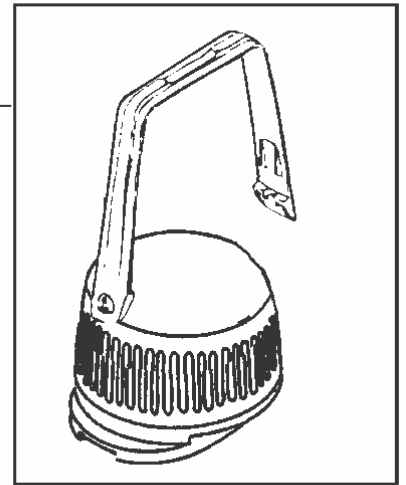

Exhaust filters and sound suppressor

GM 626

08-02-2015

Part List ID

G2639

9

6

7