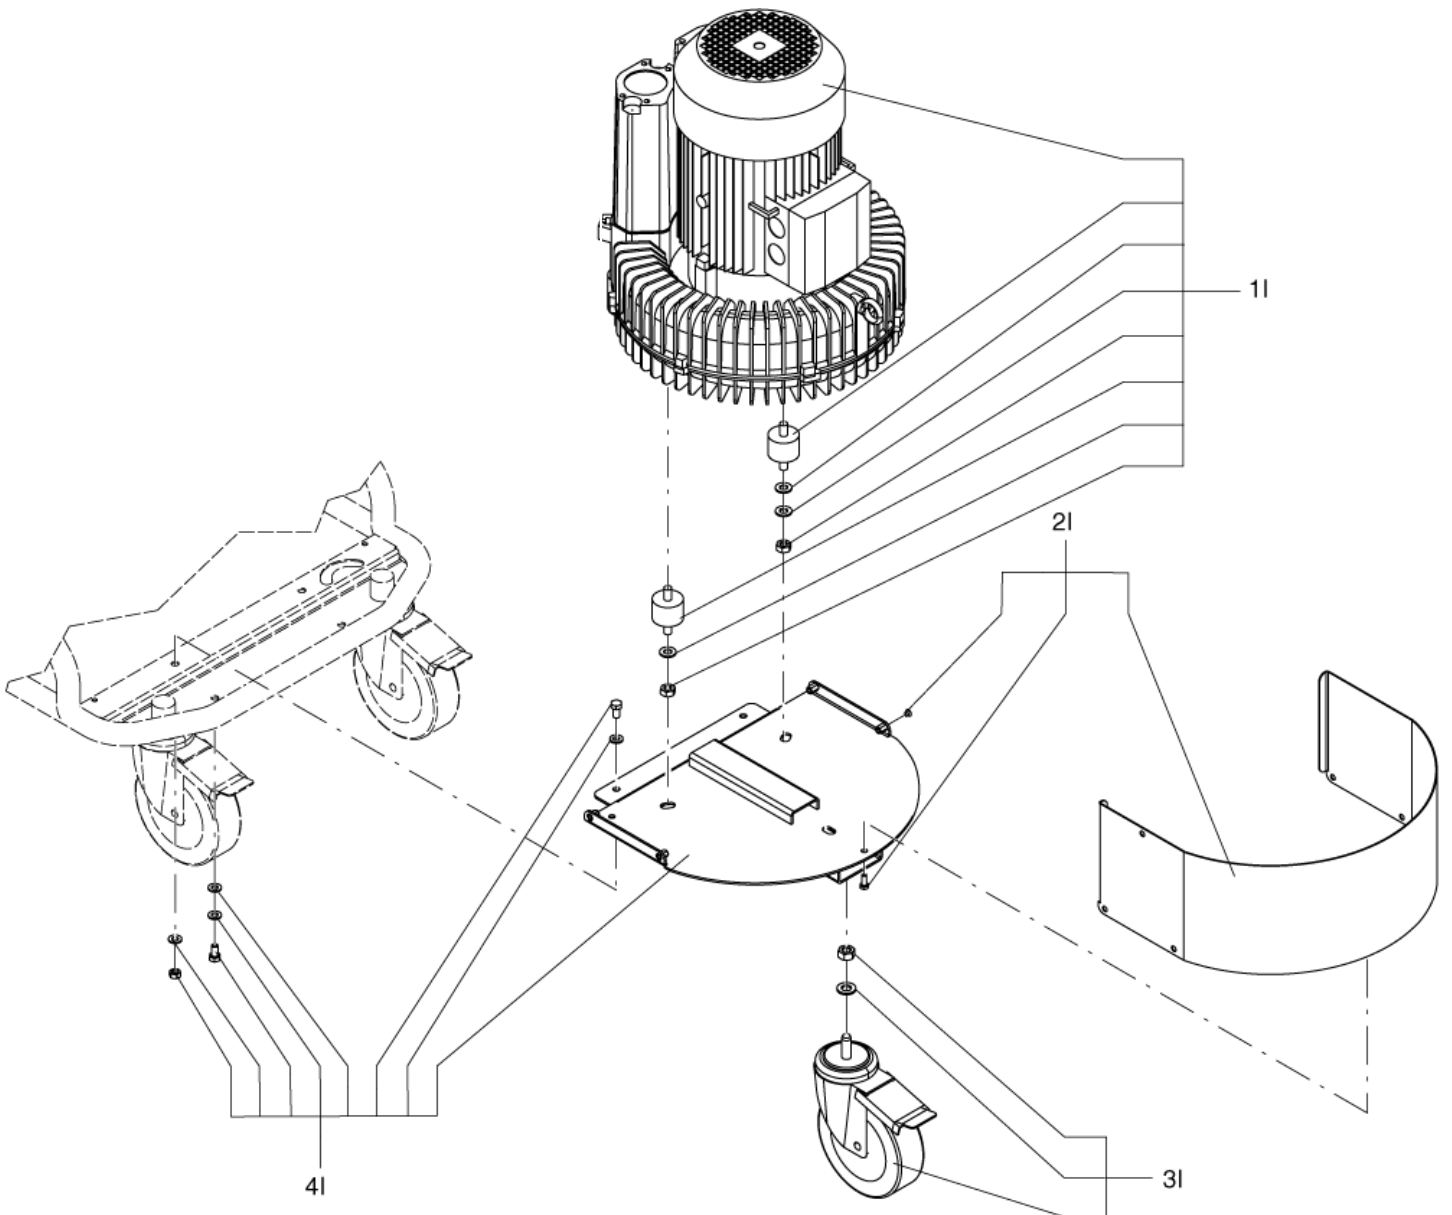

Suction unit 3 (V220 H60 - V380/400 H60 mod

T30S

02-03-2015

ET-Liste-Nr.

T30S17

19

Suction unit 3 (V220 H60 - V380/400 H60 mode T30S

02-03-2015