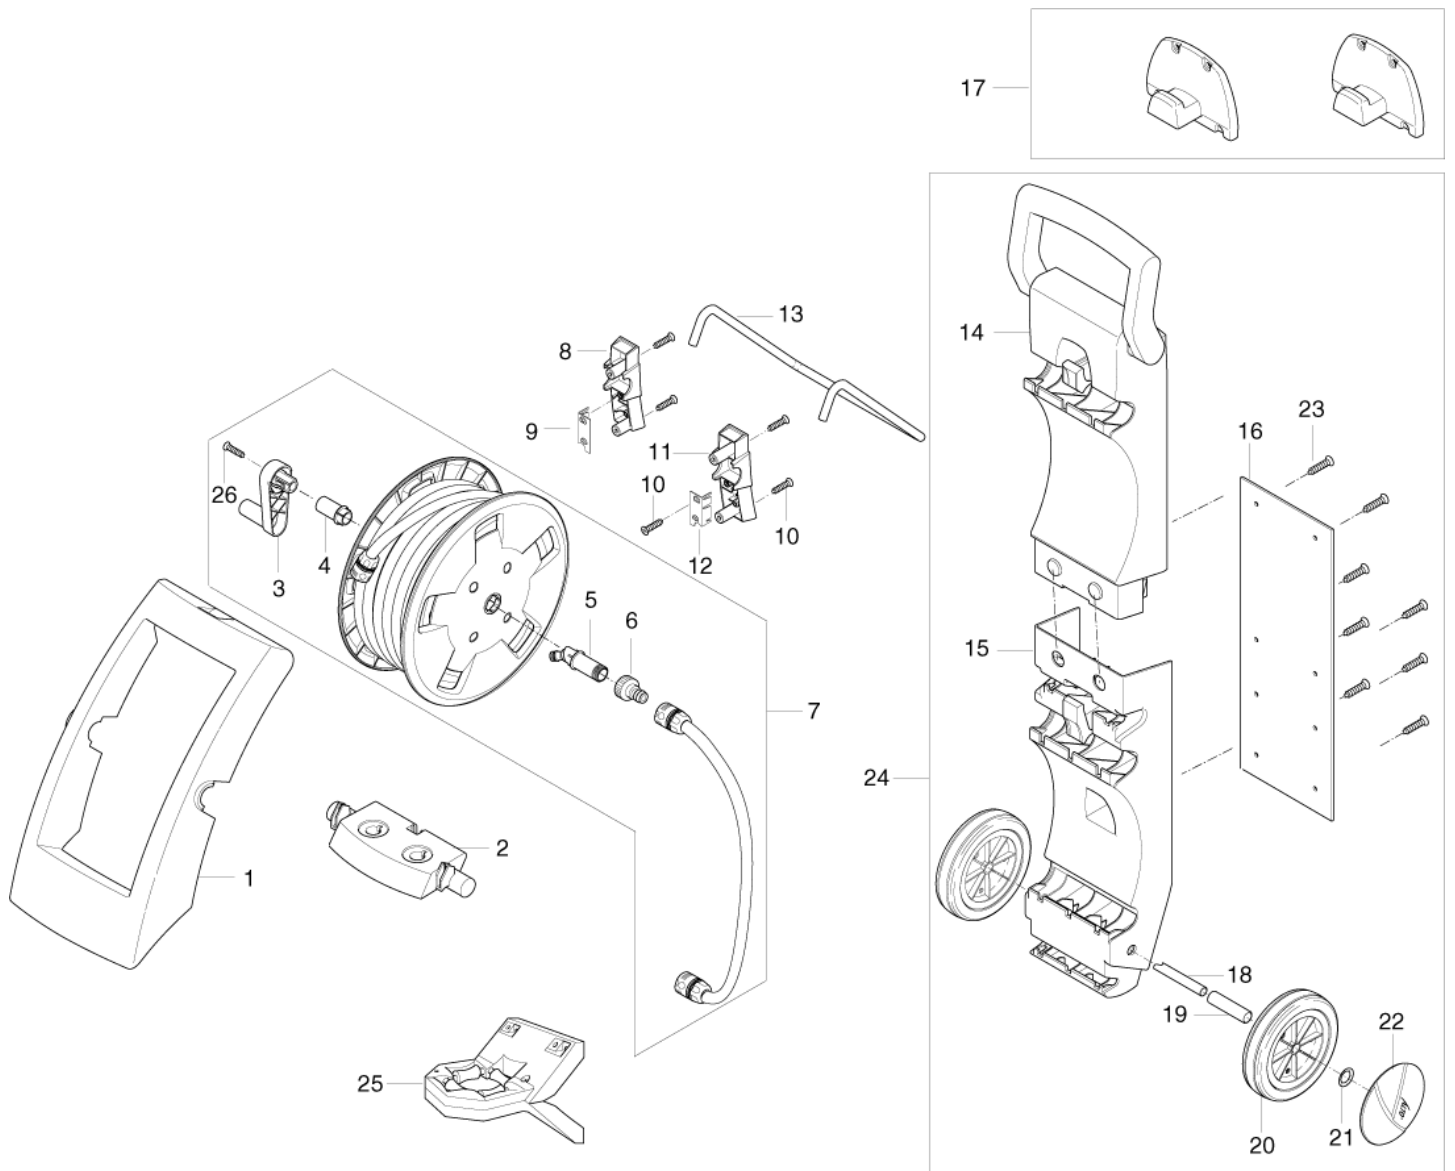

Chassis 2

E135.1

25-02-2015

Part List ID
E12505

5

Chassis 2

E135.1

25-02-2015

Part List ID
E12505

6

Pos	Part no.	Qty	Description
1	6524720	1	FRONT FOR TROLLEY
2	6524732	1	NOZZLE SUPPORT
3	6524719	1	HANDLE FOR HOSEREEL
4	6524725	1	ADAPTOR
5	6524726	1	ADAPTOR
6	1402809	1	QUICK COUPLING MALE W. INTERNAL THREAD
7	106411343	1	WATER HOSE REEL KIT
8	6524728	1	BEARING BRACKET LEFT
9	6525627	1	PLATE LEFT
10	1814736	8	SCREW KB50X18 WN1412
11	6524727	1	BEARING BRACKET RIGHT
12	6525626	1	PLATE RIGHT
13	6525588	1	BRACKET EXCELLENT
14	6524729	1	TROLLEY UPPER PART
15	6524730	1	TROLLEY LOWER PART
16	6525587	1	BACKING SHEET
17	106411342	1	STATIONARY KIT
18	6525617	1	AXLE EXCELLENT
19	6525616	2	SPACERPIPE EXCELLENT
20	6526560	2	WHEEL. Ø12. 5 HOLE
21	1814243	2	LOCK WASHER
22	302000701	2	WHEEL CAP D115 A
23	121814753	8	SCREW KB50X25 WN1411
24	6526250	1	TROLLEY EXCELLENT
25	106411345	1	CORNER PROTECTION
26	1814745	1	SCREW KB40X16 B