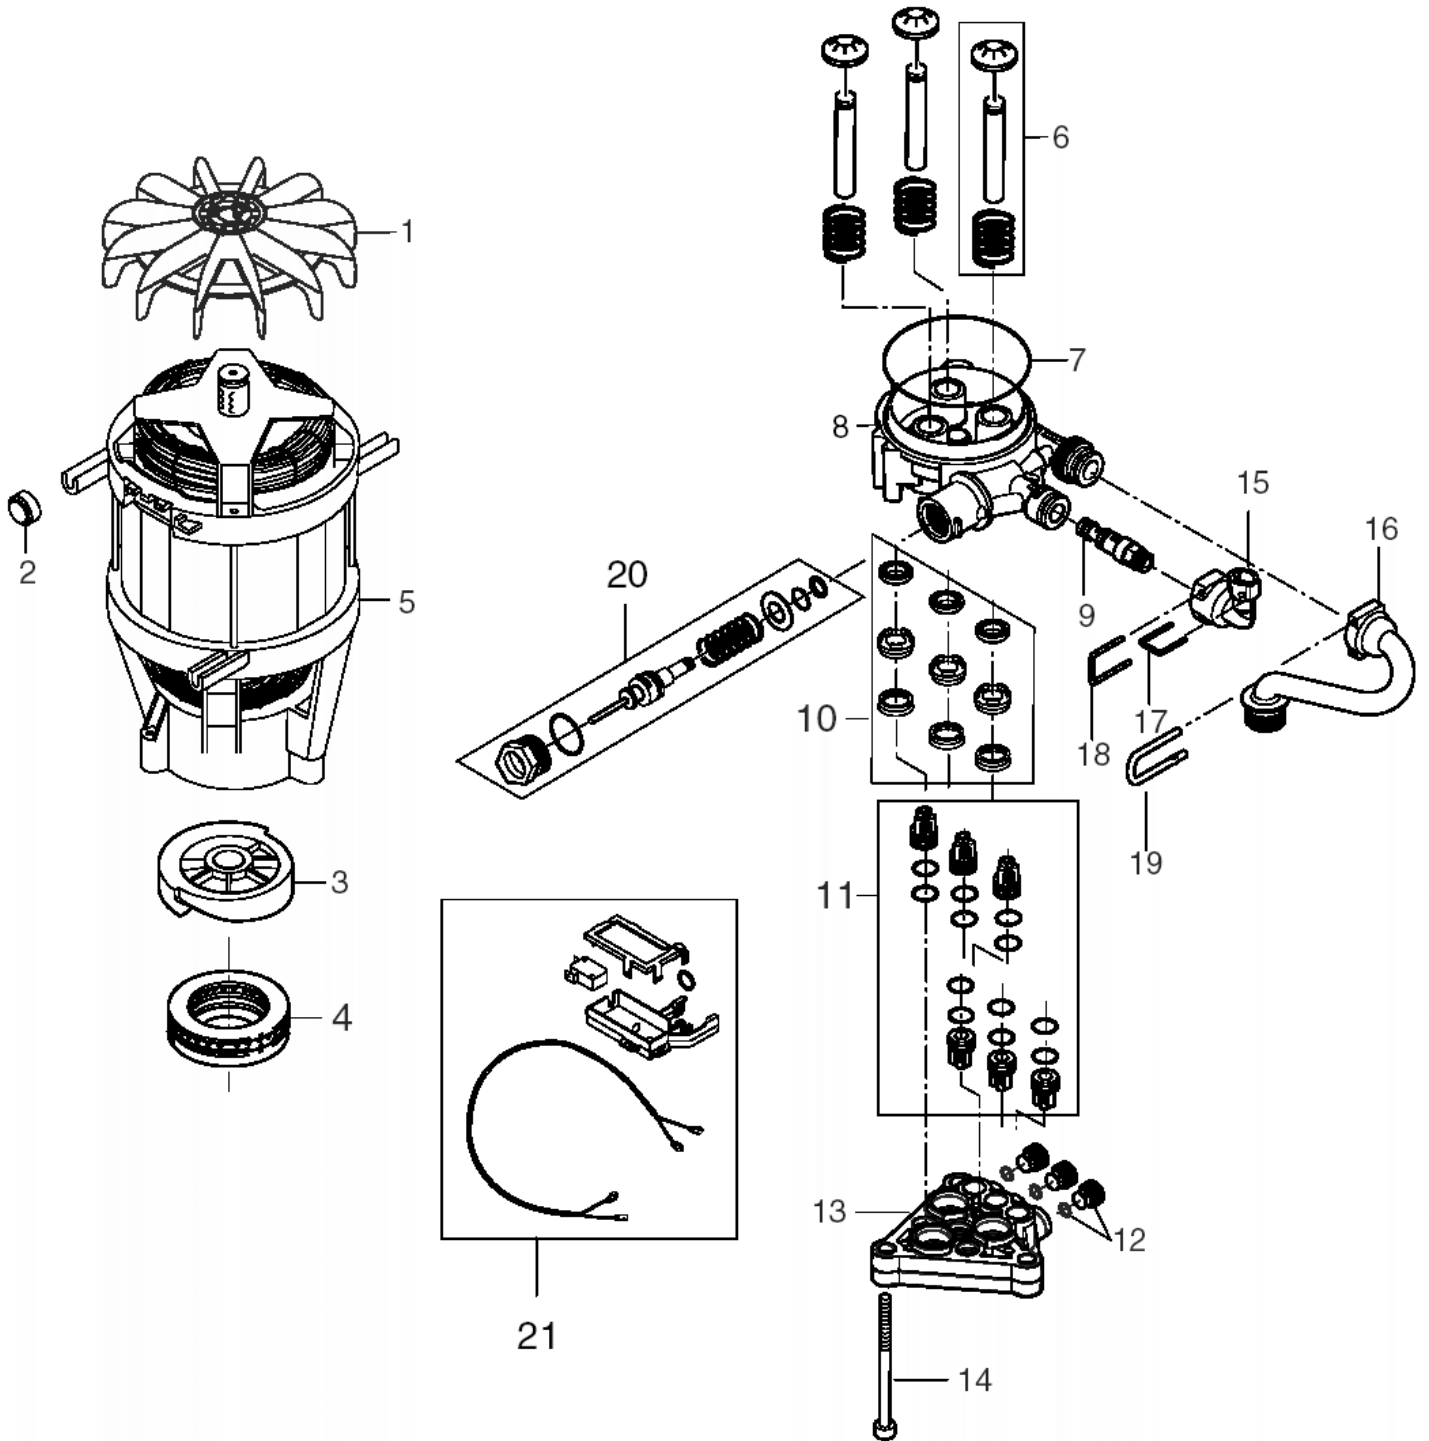

Motor pump unit

E135.1

25-02-2015

Part List ID
E12506

7

Motor pump unit

E135.1

25-02-2015

Part List ID
E12506

8

Pos	Part no.	Qty	Description
0	5301425	1	PUMP OIL 46 1X1 L
1	6524042	1	FAN P406
2	128332334	4	RACK FOR MOTOR
3	6125126	1	WOBBLE DISC MACHINED F
4	6122653	1	BEARING REP.KIT
5	6524014	1	MOTOR 230/50 220/60 2.1KW
6	6526016	3	PISTON STAINLESS REP. KIT
7	3003654	1	O-RING 80X2 NITRIL 70 SHORE
8	6525598	1	CYLINDER BLOCK. ANODIZATION
9	6526253	1	INJECTOR COMPL.
10	6526018	1	SEAL SYSTEM SPARE PART
11	6526026	1	VALVE SYSTEM REPAIR KIT
12	6526252	3	PLUG KIT 3 PCS
13	6525592	1	CYLINDER HEAD. IMPREGNATED
14	1814597	3	CYLINDER SCREW M8X70 DIN 912-8.8 ZN
15	6524711	1	WATER OUTLET EXCELLENT
16	6524710	1	WATER INLET
17	6525619	1	LOCK BRACKET. SMALL
18	6525618	1	LOCK BRACKET. WATER OUTLET
19	6525620	1	LOCK BRACKET WATER INLET
20	6526254	1	AUTOMATIC S/S VALVE
21	6526255	1	MICROSWITCH BOX COMPL.