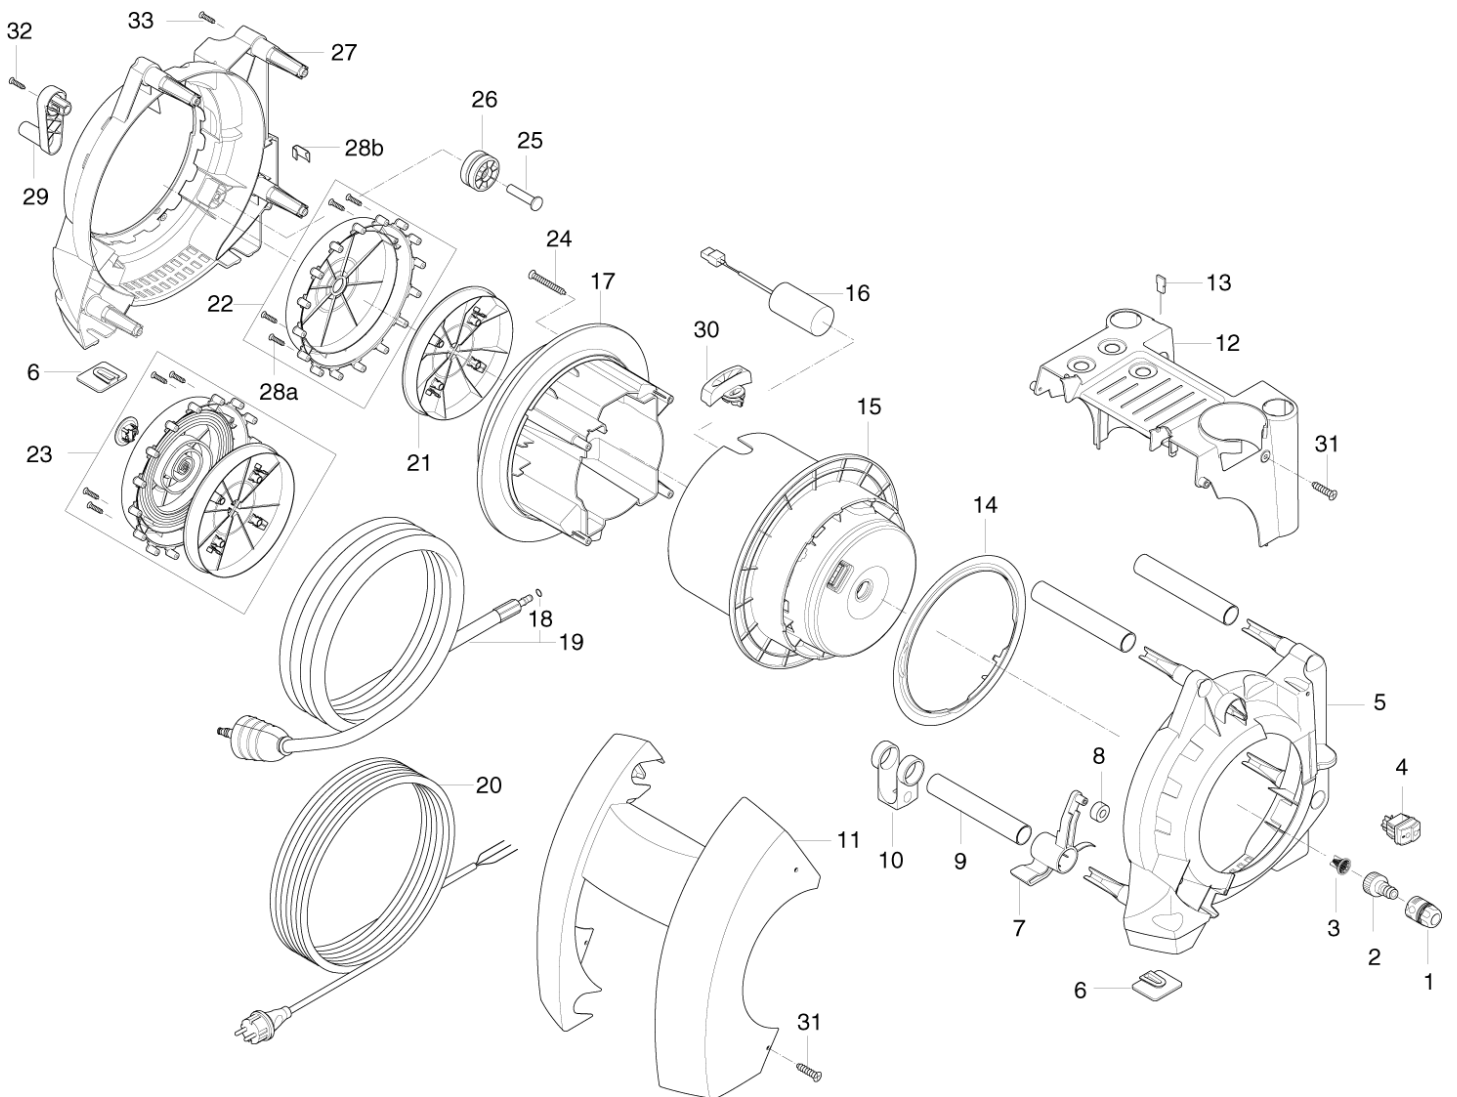

Chassis 1

E135.1

25-02-2015

Part List ID
E12503

3

Chassis 1

E135.1

25-02-2015

Part List ID
E12503

4

Pos	Part no.	Qty	Description	
1	1608629	1	GARDENA COUPLING HOSE END 1/2 BULK	
2	1402809	1	QUICK COUPLING MALE W. INTERNAL THREAD	
3	6528574	1	WATER FILTER COMPLETE	
4	61887	1	ON/OFF SWITCH SIGNAL LUX	
5	6526261	1	SIDE CABINET	
6	6525580	4	RUBBER FOOT	
7	6524713	1	BRAKE ARM BLACK EXCELENT	
8	6525578	1	RUBBER ROLLER FOR ARM	
9	6525582	4	TUBE	
10	6524733	1	ROLL-UP STOP	
11	6524660	1	CABINET FRONT W.PRINT E135.1	Only for 125
11	6524661	1	CABINET FRONT 135	Only for 135
12	6524670	1	CABINET TOP EXELLENT	
13	6520844	1	CLEANING TOOL BLACK	
14	6524734	1	COVER RING	
15	6526264	1	MOTOR SHELL	
16	128307028	1	KIT CAPACITOR 25UF 500V	
17	6526263	1	MOTOR SHELL	
18	3004304	1	O-RING 5.1X1.6 VITON SH 90	
18	6411221	1	BAG W. 20 O-RINGS	
19	6525494	1	HOSE COMPL. DN6X10M	
19	6525499	1	HOSE COMPL.DN6X15M	
20	6524450	1	POWER CORD W. PLUG 10M EU	
20	6524451	1	POWER CORD W. PLUG 15M EU	
20	6524452	1	POWER CORD 10M GB	
20	6524453	1	POWER CORD W. PLUG 15M GB	
20	6524454	1	POWER CORD 10M AUS/NZ	
20	6524455	1	POWER CORD 15M AUS/NZ	
20	6524456	1	POWER CORD 15M CH	
21	6524735	1	CASSETE INTERNAL MANUAL	
22	6526262	1	CASSETTE MAN.ROLL UP	
23	6526256	1	SPRING IN CASSETTE WITH PLUG	
24	1814733	4	SCREW K50X50 TORX BLACK	
25	6525583	1	SMALL WHEEL AXLE	
26	6525576	1	WHEEL INTERNAL	
27	6526260	1	SIDE CABINET 1	
29	6524719	1	HANDLE FOR HOSEREEL	
30	6525577	1	CABLE LEAD-IN	
31	1814681	6	SCREW K50X25 TORX	
32	1814745	1	SCREW KB40X16 B	
33	121814757	4	SCREW 4.8X25 A2 2HOLES IN HEAD	
28A	101814782	4	SCREW K50X18 WN 1412 GALVANIZED	
28B	6525625	2	CLIP