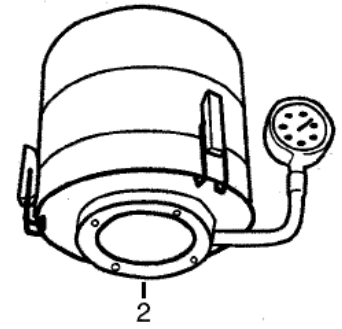

BLOWING ATTACHMENT

GB 733

06-02-2015

Part List ID
GX63314

15

BLOWING ATTACHMENT

GB 733

06-02-2015

Part List ID
GX63314

16

Pos	Part no.	Qty	Description
1	11779500	1	EXHAUST FILTER HOLD. FOR- GB
2	22254300	1	HOLDER FOR EXHAUST FILTER-MANO
3	21778000	1	FILTER ELEMENT HEPA
4	21779000	1	FILTER ELEMENT ULPA
5	31228700	1	DIFFUSION FILTER BAG GB
10	22344200	1	SLEEVE
11	11779510	1	SEAL AND RETAINING PLATE FOR G
12	11779520	1	CLIPS FOR HEPA CASING GB