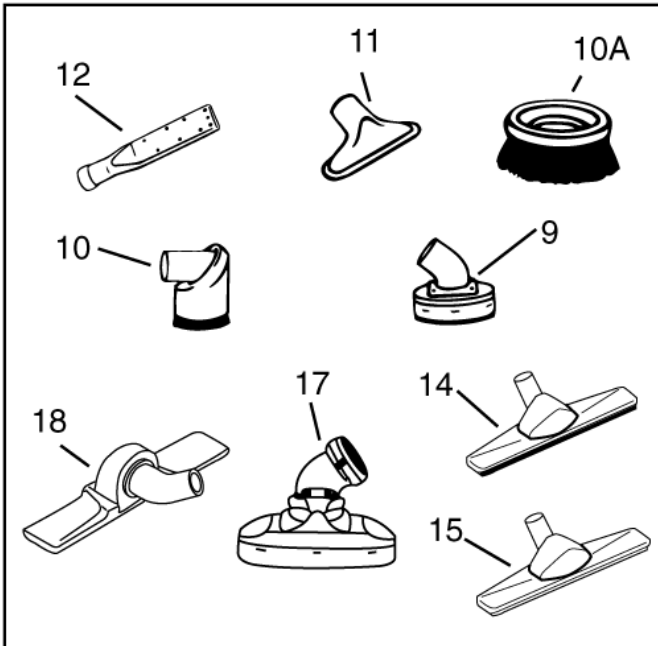

HOSE CONNECTION DIAGRAM STEEL/BRASS BAYON

GB 733

06-02-2015

Part List ID

GX63331

34

Pos	Part no.	Qty	Description
10	82290401	1	HOSE 38/10M OIL BALL+SLEEVE
10	82343600	1	HOSE 38/5M PLAST. SLEEVE+BALL
10	82343700	1	HOSE 38/10M PLAST. SLEEVE+BALL
11	11810200	1	HOSE 38/2M COMPLETE BRASS ALU.
11	11810400	1	HOSE 38/3M COMPLETE BRASS/ALU.
12	21810100	1	HOSE 38/2M PLAST. BRASS BAY.+SL.
12	21810300	1	HOSE 38/3M PLAST. BRASS BAY.+SL.
14	10944000	1	BENT JUNCTION D38
15	10984600	1	DIRECT FITTING D38
16	11339800	1	ALUMINIUM STEEL FITTING D38
17	71917000	1	SS BENT JUNCTION D38
18	11027200	1	STEEL HOSE D38 MM560
19	10967000	1	ANGLED HOSE
20	10961200	1	ALUMINUM TUBE MT1 D38
21	11297400	1	PIPE
22	11916000	1	SS TUBE 630MM

NOZZLES 38MM

GB 733

06-02-2015

Part List ID
GX63333

35

See hoses con-
nection diagram
for 38mm

Brushes & nozzles

Wet pick-up