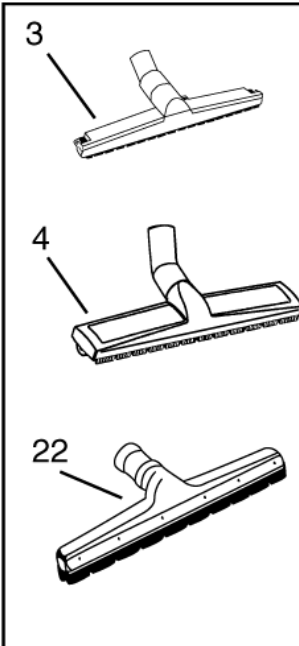

Nozzles 38 mm

GB 733

06-02-2015

Part List ID HOSE15

47

See hoses con-
nection diagram
for 38mm

Brushes & nozzles

Wet pick-up