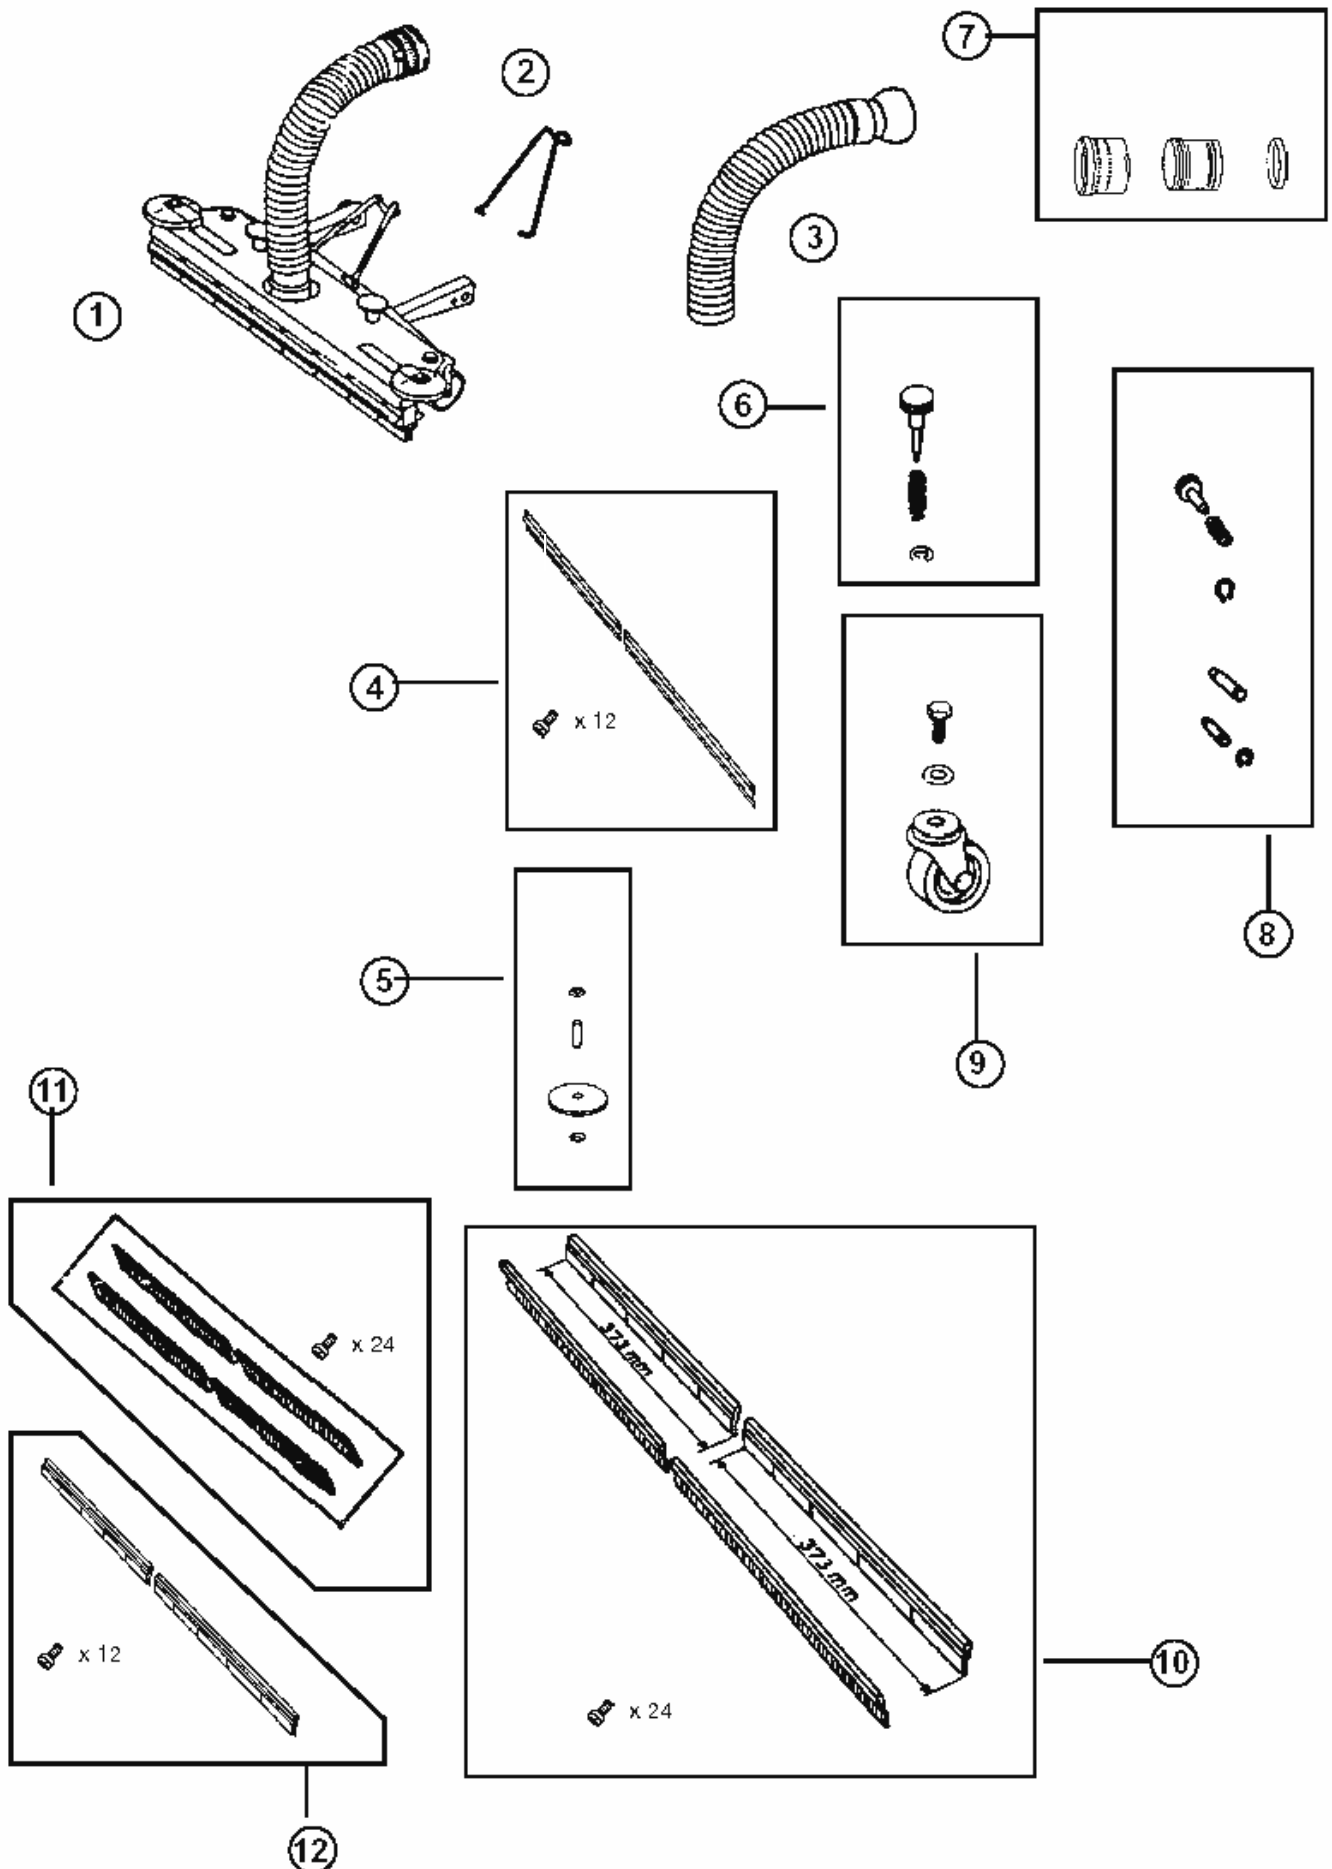

FIXED FLOOR NOZZLE GS/GM 83-GB 733-GB

GB 733

06-02-2015

Part List ID

GX63321

21

FIXED FLOOR NOZZLE GS/GM 83-GB 733-GB 8

GB 733

06-02-2015

Part List ID

GX63321

22

Pos	Part no.	Qty	Description
1	11372900	1	NOZZLE FOR CONTAINER 750MM
1	12294600	1	NOZZLE 50MM 750MM BRUSH+LIPS
2	71355100	1	BRACKET FOR NOZZEL 750MM
3	61732900	1	HOSE FRONT-MOUNT 570MM
4	22402800	1	KIT TWO RAILS
5	22386800	1	KIT BUFFER WHEEL FOR NOZZLE
6	22384600	1	RETAINING SCREW FOR NOZZLE
7	22344200	1	SLEEVE
8	22386900	1	PARTS FOR NOZZLE KIT. E.G. 11
9	22384800	1	KIT WHEEL NOZZLE CARRIAGE FR
10	22295400	1	BRUSH+LIPS 373MM FOR 750MM 2+2
11	21669600	1	BRUSH SET 4 PCS KIT
12	22402900	1	RUBBER LIPS 373MM FOR NOZZ.N.7