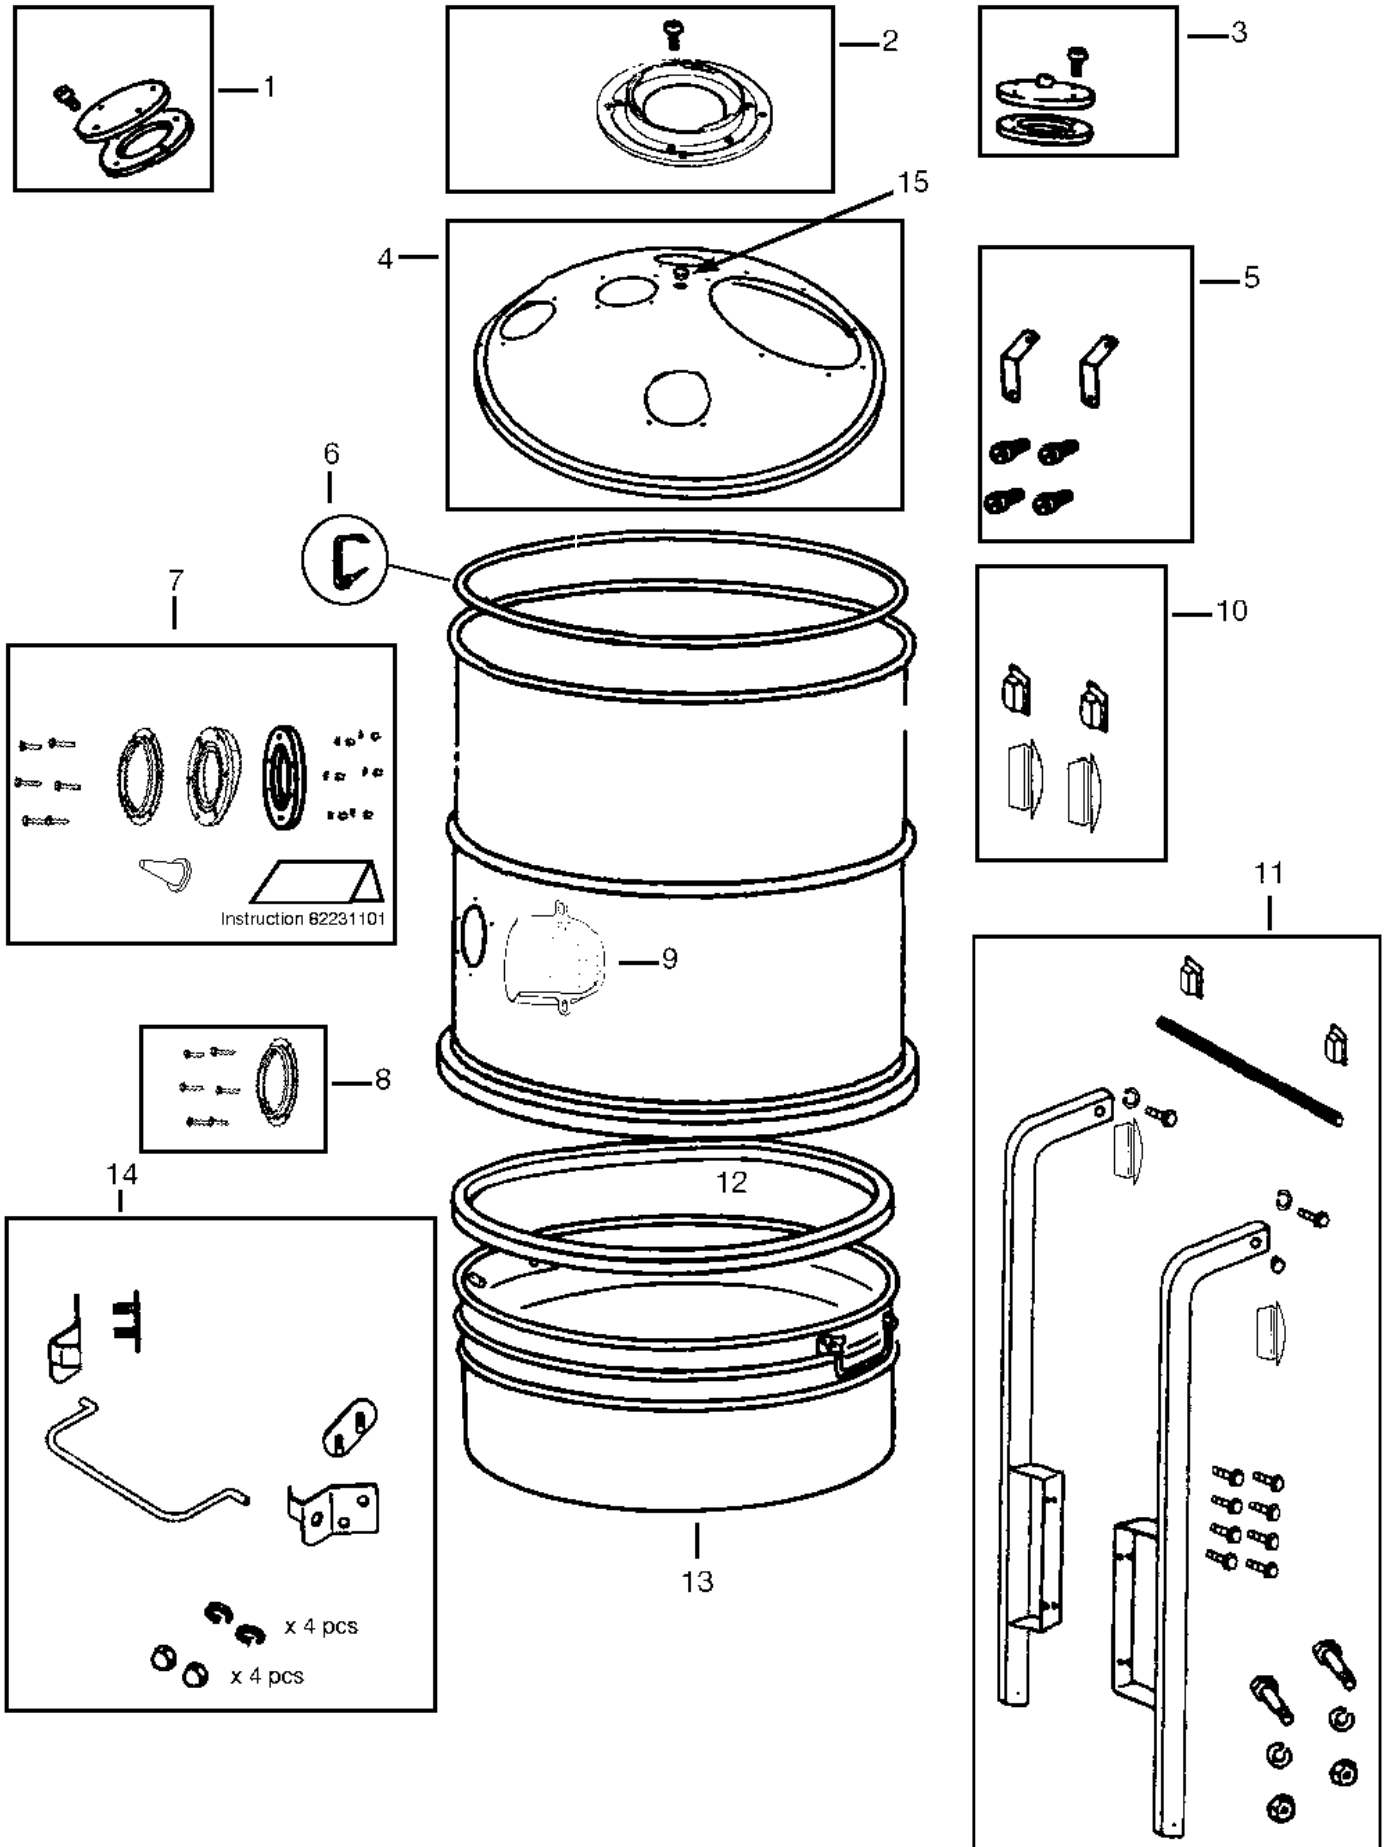

GB 733 CONTAINER SPARE PARTS

GB 733

06-02-2015

Part List ID

GX6338

9

GB 733 CONTAINER SPARE PARTS

GB 733

06-02-2015

Part List ID

GX6338

10

Pos	Part no.	Qty	Description
1	22401800	1	COVER
2	22401900	1	EXHAUST
3	22387700	1	COVER WITH HOLE FOR SHAKER S
4	22387600	1	COVER FOR GB 733
5	22387800	1	BRACKET FOR GB 933/1033
6	81596400	1	TOP SEAL
7	22357700	1	KIT 83-INLET 50 MM
8	22386500	1	BAYONET RING FOR INLET 50MM
9	71712801	1	DEFLECTOR IN SS
10	22402400	1	PLUG - PLASTIC
11	22396200	1	HANDLE ARR. FOR 83/X33
12	71465700	1	SEALING RING ON FILTER HOLDER
13	21550400	1	DUST HOLDER -600MM
14	32210400	1	HOLDER HANDLE KIT SET