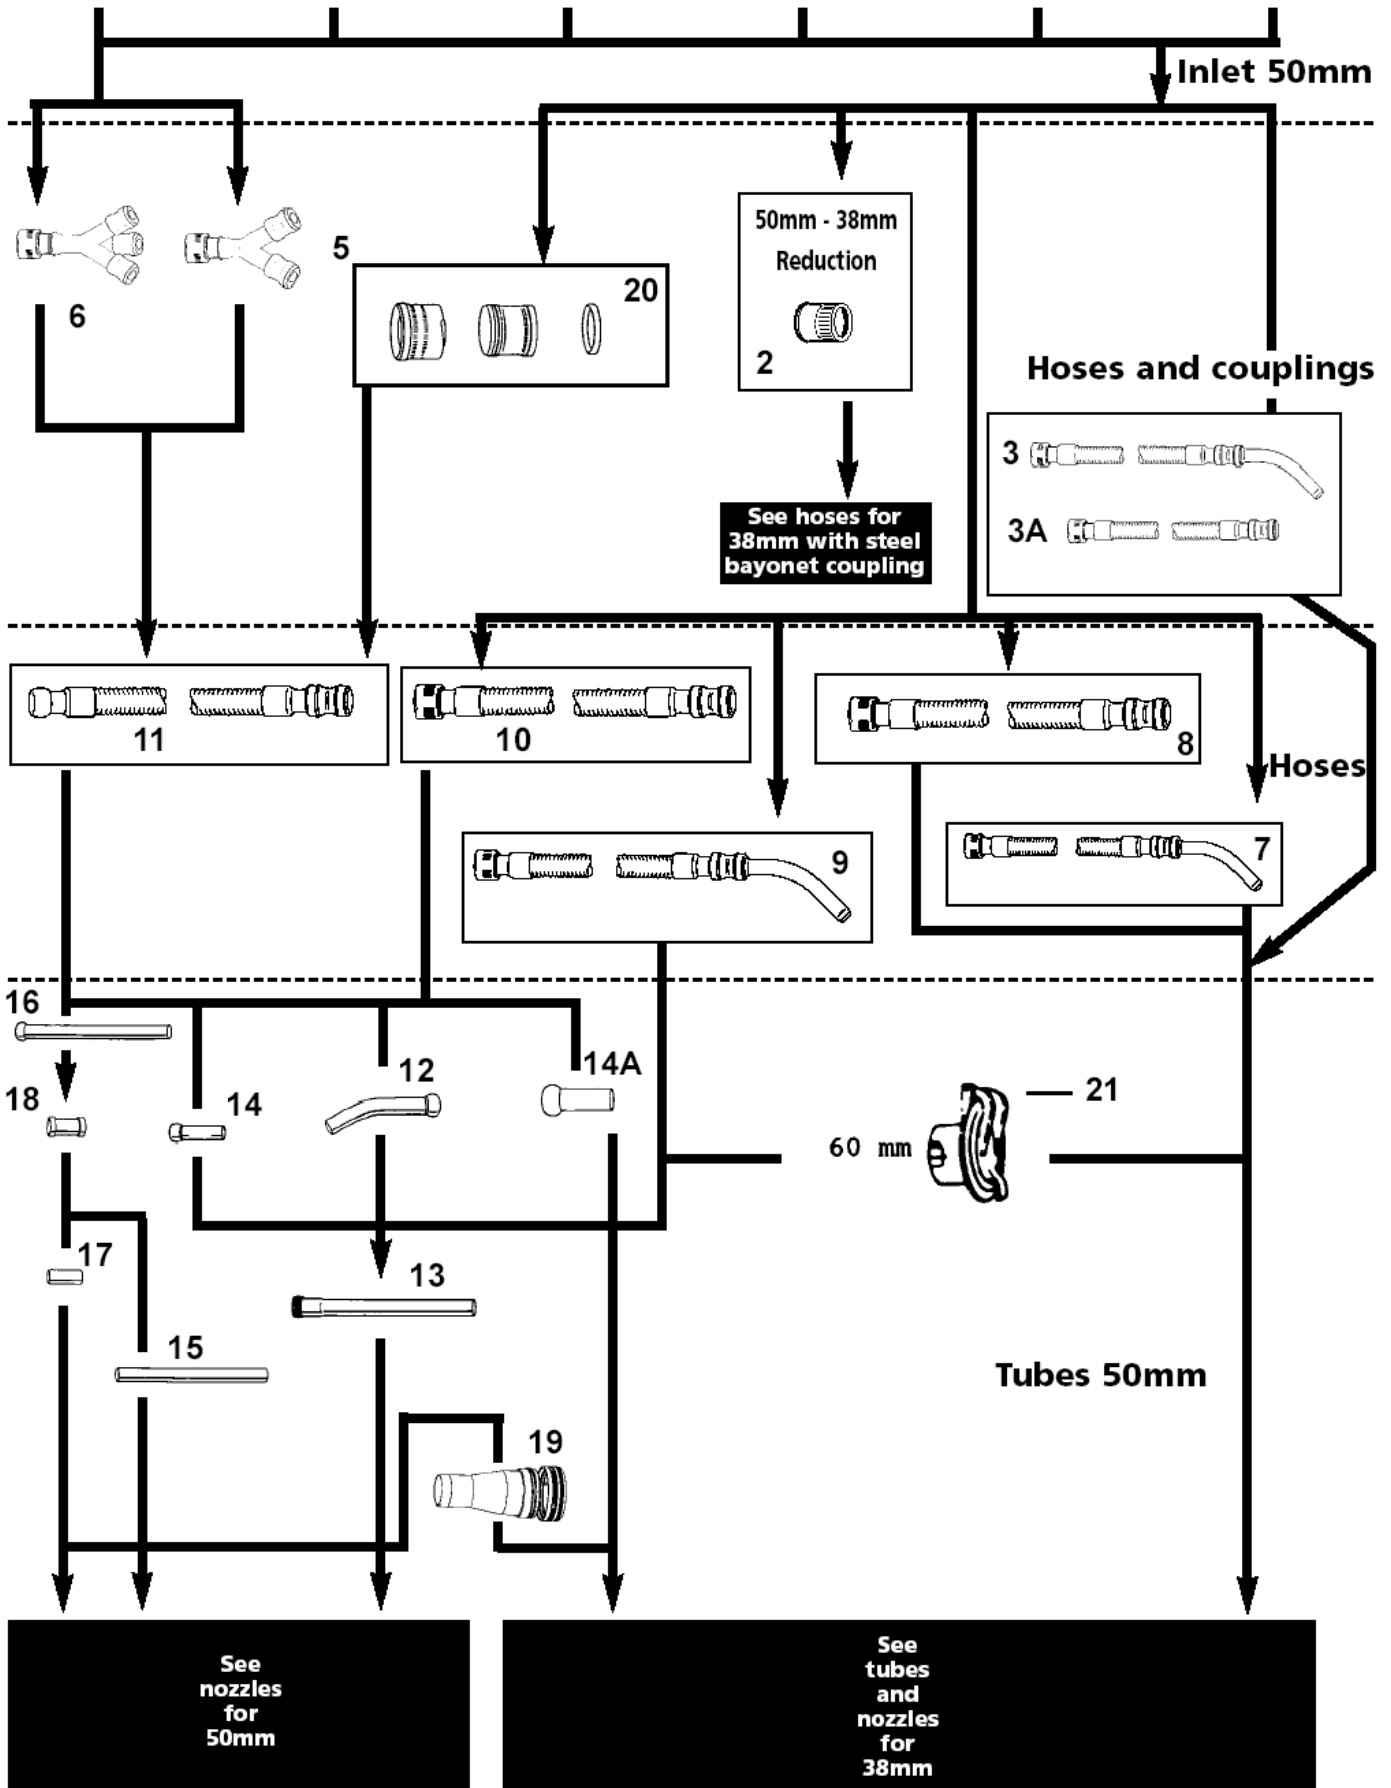

HOSES, CONNECTIONS AND TUBES, 50MM

GB 733

06-02-2015

Part List ID

GX63327

23

GM 625
GM 626

GS/GM 82

GS/GM 83

GB 726
GB 826
GB 725

GB 833

2050

HOSES, CONNECTIONS AND TUBES, 50MM

GB 733

06-02-2015

Part List ID

GX63327

24

Pos	Part no.	Qty	Description
2	10960900	1	BAYONET REDUCTION D50/38
3	11605200	1	HOSE 50/38 2.6M COMPLETE.
3	11605500	1	HOSE 38/50 2.6 PL BA+SLEEVE.
5	L02150900	1	FORK Ø50/2XØ50 MD
6	L02151000	1	FORK Ø50/3XØ50 MD
7	12167700	1	HOSE 38 PUR PIPE+50MMBAY.
8	82184700	1	HOSE 38MM PUR NOZZLE+50 BAY.
9	11382000	1	2M X 50MM RUBBER HOSE W/ STEEL CURVED TU
9	11382100	1	3M X 50MM RUBBER HOSE W/ STEEL CURVED TU
9	11604000	1	HOSE 50MM/3M PLAST. BAY. +PIPE
9	12167200	1	HOSE 50/3M PUR COMPLETE
9	12248000	1	HOSE 50/2M CON. COMPLETE
9	12248200	1	HOSE 50/3M CON. COMPLETE
9	12248400	1	HOSE 50/5M CON. COMPLETE
9	12248600	1	HOSE 50/10M CON COMPLETE
9	12292600	1	HOSE 50/2M OIL COMPLETE
9	12292800	1	HOSE 50/3M OIL COMPLETE
9	12293000	1	HOSE 50/5M OIL COMPLETE
9	12293200	1	HOSE 50/10M OIL COMPLETE
9	12331100	1	HOSE 50MM 2M COMPLETE
9	12331200	1	HOSE 50/5M COMPLETE
9	12331300	1	HOSE 50/10M COMPLETE
10	10624300	1	HOSE 50MM 2M RUBBER BAY.+SLEEVE.
10	10629800	1	HOSE 50MM/3M RUBBER BAY.+SLEEVE
10	12248100	1	HOSE 50/2M CON. BAYONET +NOZZLE
10	12248300	1	HOSE 50/3M CON.BAYONET +NOZZLE
10	12248500	1	HOSE 50/5M CON. BAYONET +NOZZLE
10	12248700	1	HOSE 50/10M CON. BAY.+SLEEVE
10	12256000	1	HOSE 50/2M PLAST. BAYONET +NOZZLE
10	12256200	1	HOSE 50/5M PLAST. BAYONET +NOZZLE
10	12256400	1	HOSE 50/10M PLAST. BAY.+SLEEVE
10	12292700	1	HOSE 50/2M OIL BAYONET +NOZZLE
10	12292900	1	HOSE 50/3M OIL BAY.+NOZZLE
10	12293100	1	HOSE 50/5M OIL BAYONET +NOZZLE
10	12293300	1	HOSE 50/10M OIL BAY.+SLEEVE
10	21604200	1	HOSE 50MM/3M PLAST. BAY. +NOZZLE
10	82184600	1	HOSE 50/3M PUR BAYONET +NOZZLE
10	L00191493	1	SLANGE 50MM/10M GUM.KOMP.
10	L02156000	1	METAL HOSE Ø50/3M
11	10629700	1	HOSE 50MM/3M RUBBER BALL+SLEEVE
11	10696500	1	HOSE 50MM 2M RUBBER NOZZ. F+KU
11	31803200	1	HOSE 50 MM 3 M
11	32331400	1	HOSE 50/2M COMPLETE