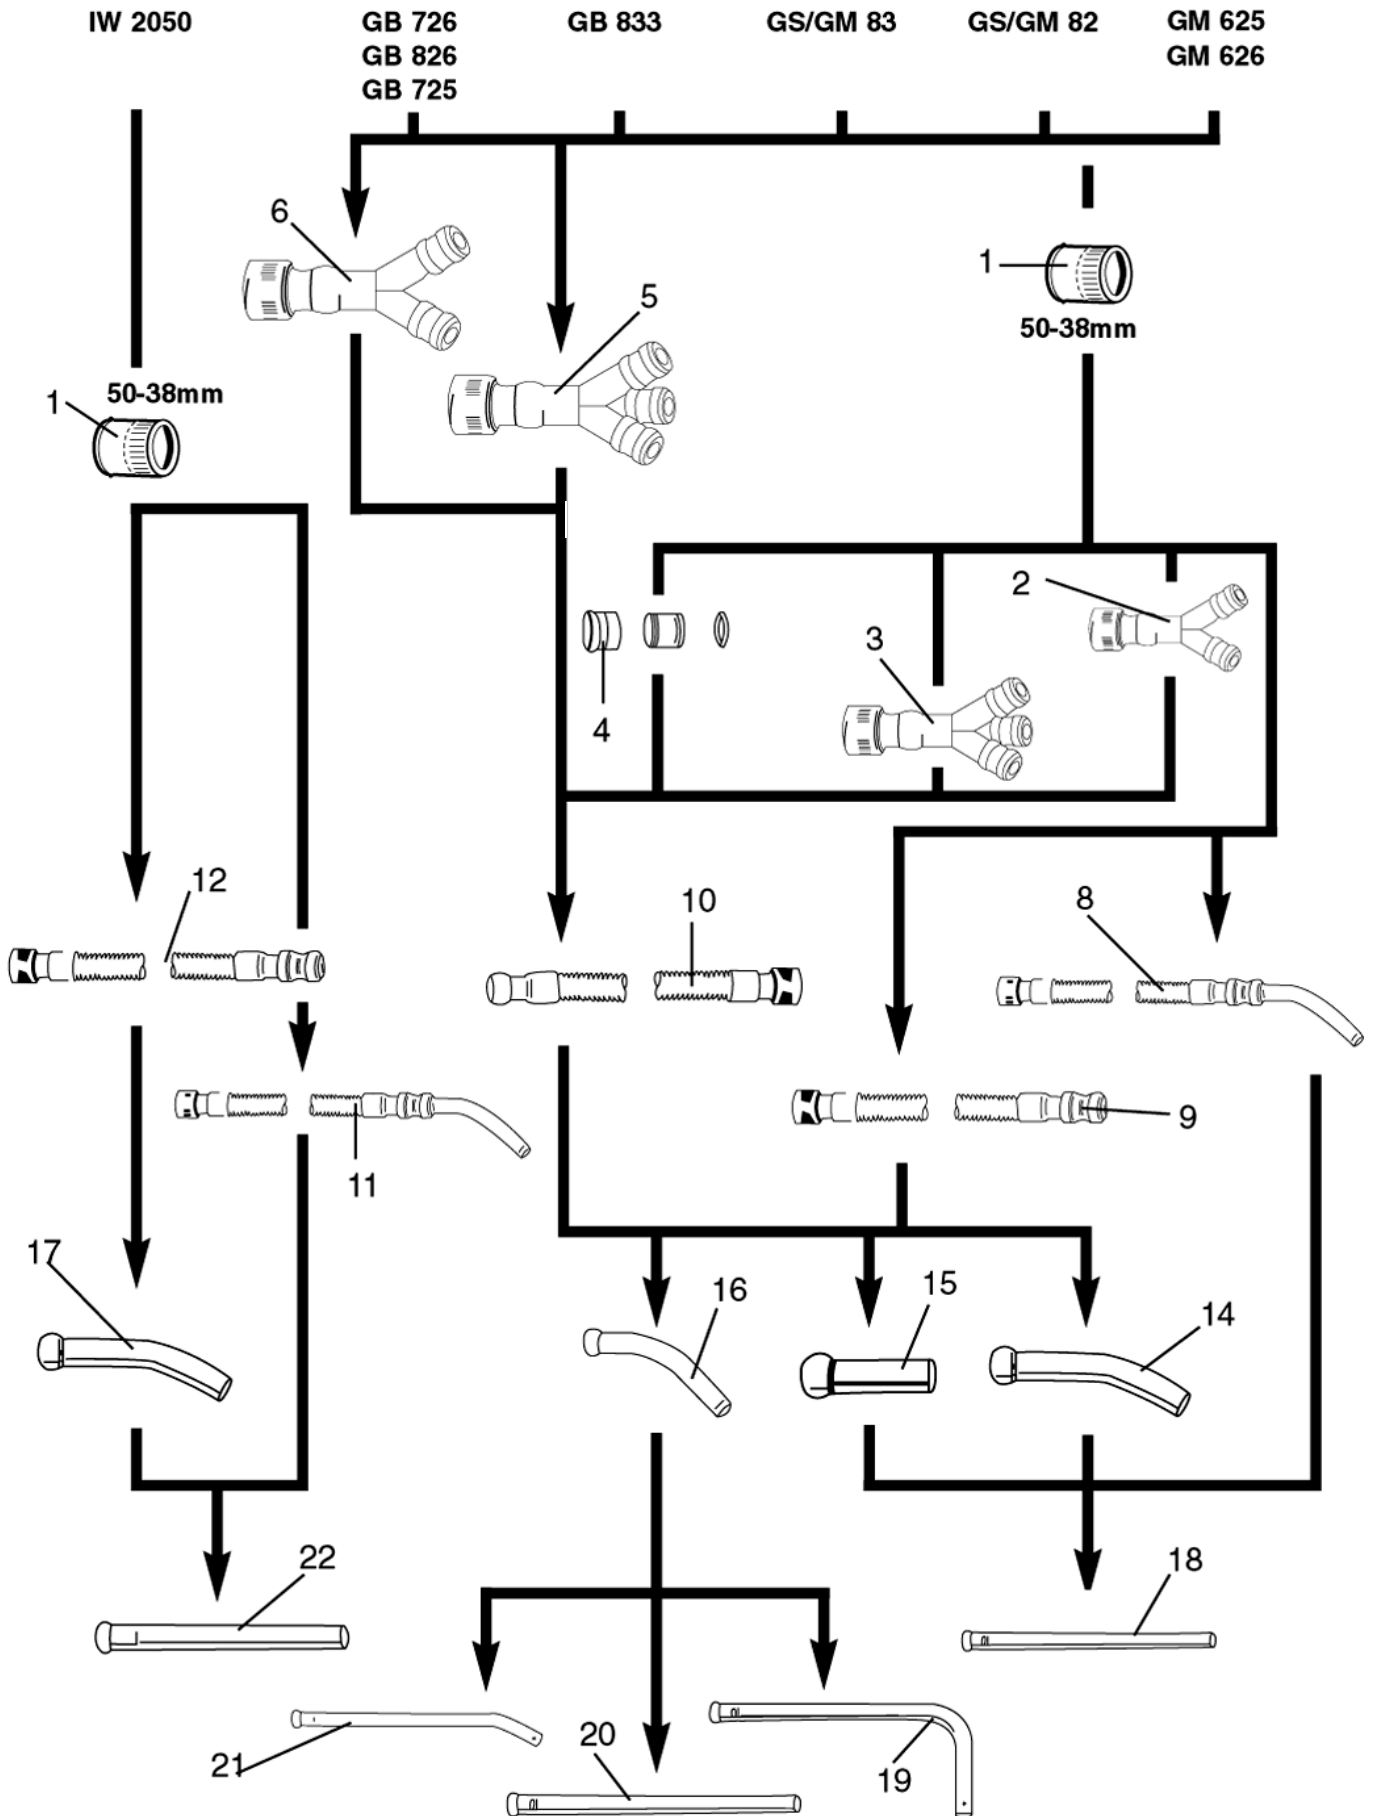

HOSE CONNECTION DIAGRAM STEEL/BRASS BAYOI

GB 733

06-02-2015

Part List ID GX63331

32

HOSE CONNECTION DIAGRAM STEEL/BRASS BAYONET

GB 733

06-02-2015

Part List ID

GX63331

33

Pos	Part no.	Qty	Description
1	10960900	1	BAYONET REDUCTION D50/38
4	22329900	1	STEEL BAYONET COUPLAST. 38MM
4	22329900	1	STEEL BAYONET COUPLAST. 38MM
5	L02151300	1	FORK Ø50/3XØ38 MD
6	L02150800	1	FORK Ø50/2XØ38 MD
7	10960900	1	BAYONET REDUCTION D50/38
8	11381600	1	HOSE 38/2M RUBBER COMPLETE
8	11381700	1	HOSE 38/3M RUBBER COMPLETE
8	11602500	1	HOSE 38/2M PLAST. COMPLETE
8	11603000	1	HOSE 38/3M PLAST. COMPLETE
8	12247000	1	HOSE 38/2M CON COMPLETE
8	12247200	1	HOSE 38/3M CON. COMPLETE
8	12247400	1	HOSE 38/5M CON. COMPLETE
8	12247600	1	HOSE 38/10M CON. COMPLETE.
8	12291000	1	HOSE 38/2M OIL COMPLETE.
8	12291400	1	HOSE 38/3M OIL COMPLETE
8	12291800	1	HOSE 38/5M OIL COMPLETE
8	12292200	1	HOSE 38/10 OIL COMPLETE
8	82343400	1	HOSE 38MM/5M COMPLETE PLASTIC GREY
9	11343300	1	HOSE 38/2M RUBBER BAY. +SLEEVE
9	11343500	1	HOSE 38/3M RUBBER BAY. +SLEEVE
9	12247100	1	HOSE 38/2M CON. BAY. +SLEEVE
9	12247300	1	HOSE 38/3M CON. BAYONET +NOZZLE
9	12247500	1	HOSE 38/5M CON. BAYONET +NOZZLE
9	12247700	1	HOSE 38/10M CON. BAY. +SLEEVE
9	12255400	1	HOSE 38/5M PLAST. BAYONET +NOZZLE
9	12255800	1	HOSE 38/10M PL BAYONET +NOZZLE
9	12291100	1	HOSE 38/2M OIL BAYONET +NOZZLE
9	12291500	1	HOSE 38/3M OIL BAYONET +NOZZLE
9	12291900	1	HOSE 38/5M OIL BAYONET +NOZZLE
9	12292300	1	HOSE 38/10M OIL BAYONET+SLEEVE
9	21602700	1	HOSE 38/2M PLAST. BAY. O+SLEEVE
9	21603200	1	HOSE 38/3M PLAST. BAY. O+SLEEVE
9	L03067800	1	HOSE 3M/38 MM PUR H
10	11343700	1	HOSE 38/2M RUBBER SLEEVE+BALL
10	11343900	1	HOSE 38/3M RUBBER SLEEVE+BALL
10	31802600	1	HOSE 38/2M PLAST. BALL AND SLEEVE
10	31803100	1	HOSE 38/3M PLAST. BALL AND SLEEVE
10	82245201	1	HOSE 38/2M CON. BALL+SLEEVE
10	82245301	1	HOSE 38/3M COND. BALL+SLEEVE
10	82290101	1	HOSE 38/2M OIL BALL+SLEEVE
10	82290201	1	HOSE 38/3M OIL BALL+SLEEVE
10	82290301	1	HOSE 38/5M OIL BALL+SLEEVE