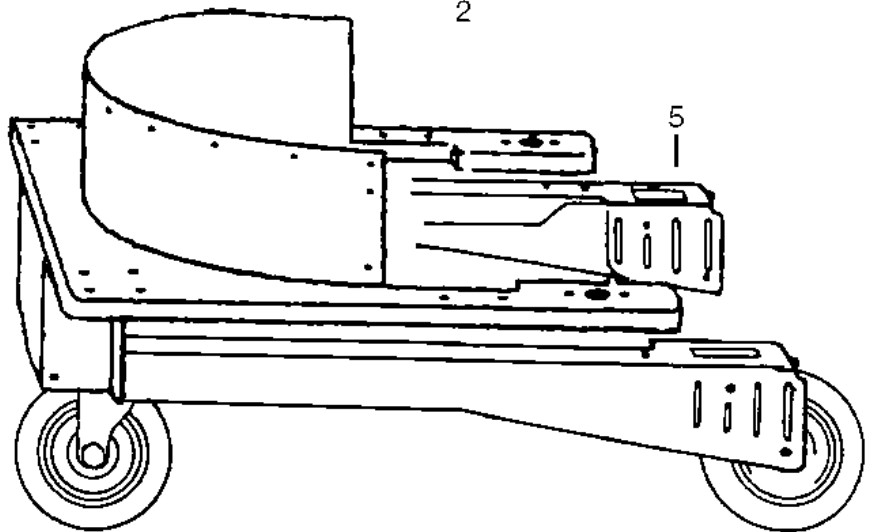

TROLLEY PARTS

GB 733

06-02-2015

Part List ID
GX63312

13

TROLLEY PARTS

GB 733

06-02-2015

Part List ID

GX63312

14

Pos	Part no.	Qty	Description
1	22396500	1	LIFTING GEAR 83/X33
2	22399600	1	LEG
3	22386600	1	SPRING FOR LIFT MECHANISM
4	32211000	1	CATCHES
5	22400700	1	CARRIAGE FRAME FOR 83X
6	22386700	1	KNEE JOINT
7	22396700	1	RUBBER BUFFER
8	22396600	1	JOCKEY WHEEL COMPLETE
9	22397300	1	WHEEL COMPLETE