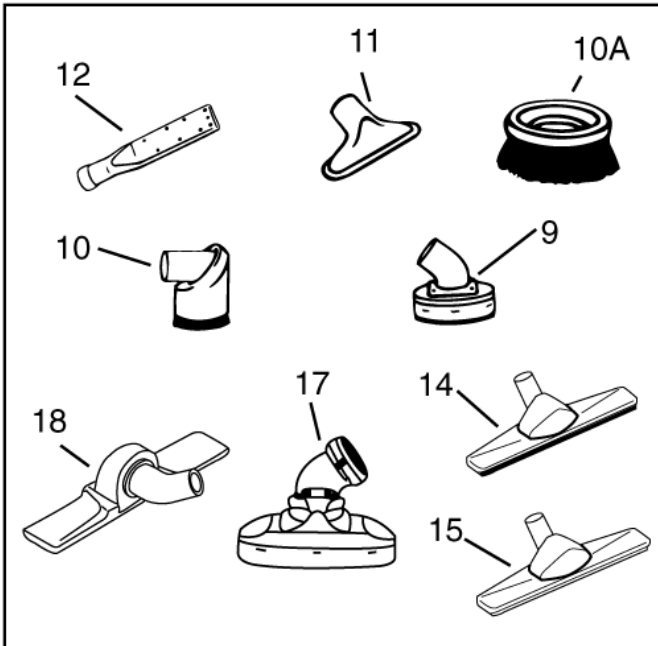

Nozzles 38 mm

GB 733

06-02-2015

Part List ID HOSE15

47

See hoses con-
nection diagram
for 38mm

Brushes & nozzles

Wet pick-up