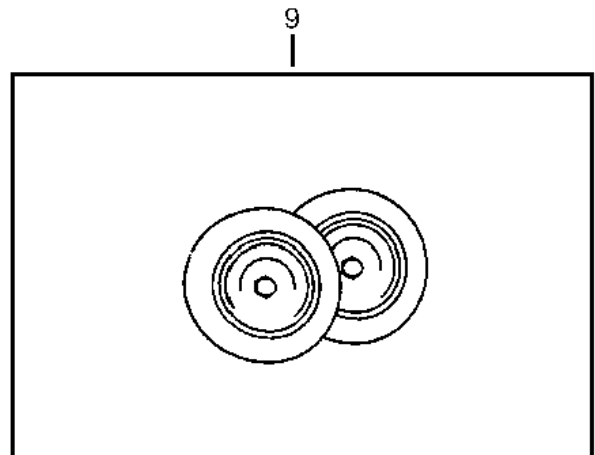

TROLLEY PARTS

GB 733

06-02-2015

Part List ID
GX63312

13

TROLLEY PARTS

GB 733

06-02-2015

Part List ID

GX63312

14

Pos	Part no.	Qty	Description
1	22396500	1	LIFTING GEAR 83/X33
2	22399600	1	LEG
3	22386600	1	SPRING FOR LIFT MECHANISM
4	32211000	1	CATCHES
5	22400700	1	CARRIAGE FRAME FOR 83X
6	22386700	1	KNEE JOINT
7	22396700	1	RUBBER BUFFER
8	22396600	1	JOCKEY WHEEL COMPLETE
9	22397300	1	WHEEL COMPLETE