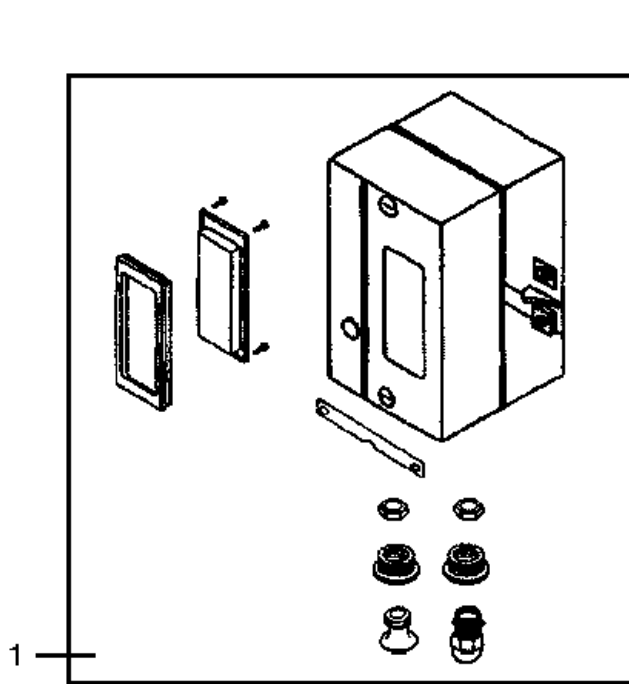

CABLE, MOTOR ACCESSORY

GB 733

06-02-2015

Part List ID
GX6334

5

CABLE, MOTOR ACCESSORY

GB 733

06-02-2015

Part List ID

GX6334

6

Pos	Part no.	Qty	Description
1	41934200	1	BOX FOR MOTOR PROTECTOR
2	42415800	1	SEAL FOR BOX FOR MOTOR PROTECT
3	61915901	1	POWER CABLE FOR GB 20MTR
4	81569601	1	PLUG CEE 16AMP
5A	21682500	1	SPARE PARTS SET GB/VB733
5B	21682501	1	SPARE PARTS SET GB/VB733
5C	21682502	1	FAN+COVER FOR 2.2KW MEZ