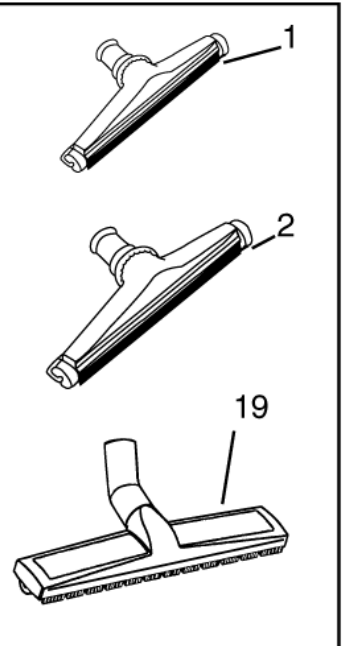

Wheeled floor nozzle