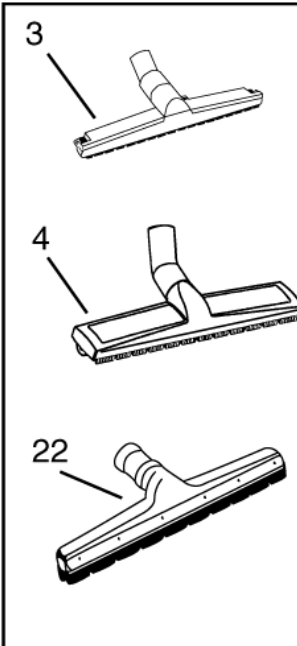

HOSE CONNECTION DIAGRAM STEEL/BRASS BAYON

GB 733

06-02-2015

Part List ID

GX63331

34

Pos	Part no.	Qty	Description
10	82290401	1	HOSE 38/10M OIL BALL+SLEEVE
10	82343600	1	HOSE 38/5M PLAST. SLEEVE+BALL
10	82343700	1	HOSE 38/10M PLAST. SLEEVE+BALL
11	11810200	1	HOSE 38/2M COMPLETE BRASS ALU.
11	11810400	1	HOSE 38/3M COMPLETE BRASS/ALU.
12	21810100	1	HOSE 38/2M PLAST. BRASS BAY.+SL.
12	21810300	1	HOSE 38/3M PLAST. BRASS BAY.+SL.
14	10944000	1	BENT JUNCTION D38
15	10984600	1	DIRECT FITTING D38
16	11339800	1	ALUMINIUM STEEL FITTING D38
17	71917000	1	SS BENT JUNCTION D38
18	11027200	1	STEEL HOSE D38 MM560
19	10967000	1	ANGLED HOSE
20	10961200	1	ALUMINUM TUBE MT1 D38
21	11297400	1	PIPE
22	11916000	1	SS TUBE 630MM

NOZZLES 38MM

GB 733

06-02-2015

Part List ID
GX63333

35

See hoses con-
nection diagram
for 38mm

Brushes & nozzles

Wet pick-up