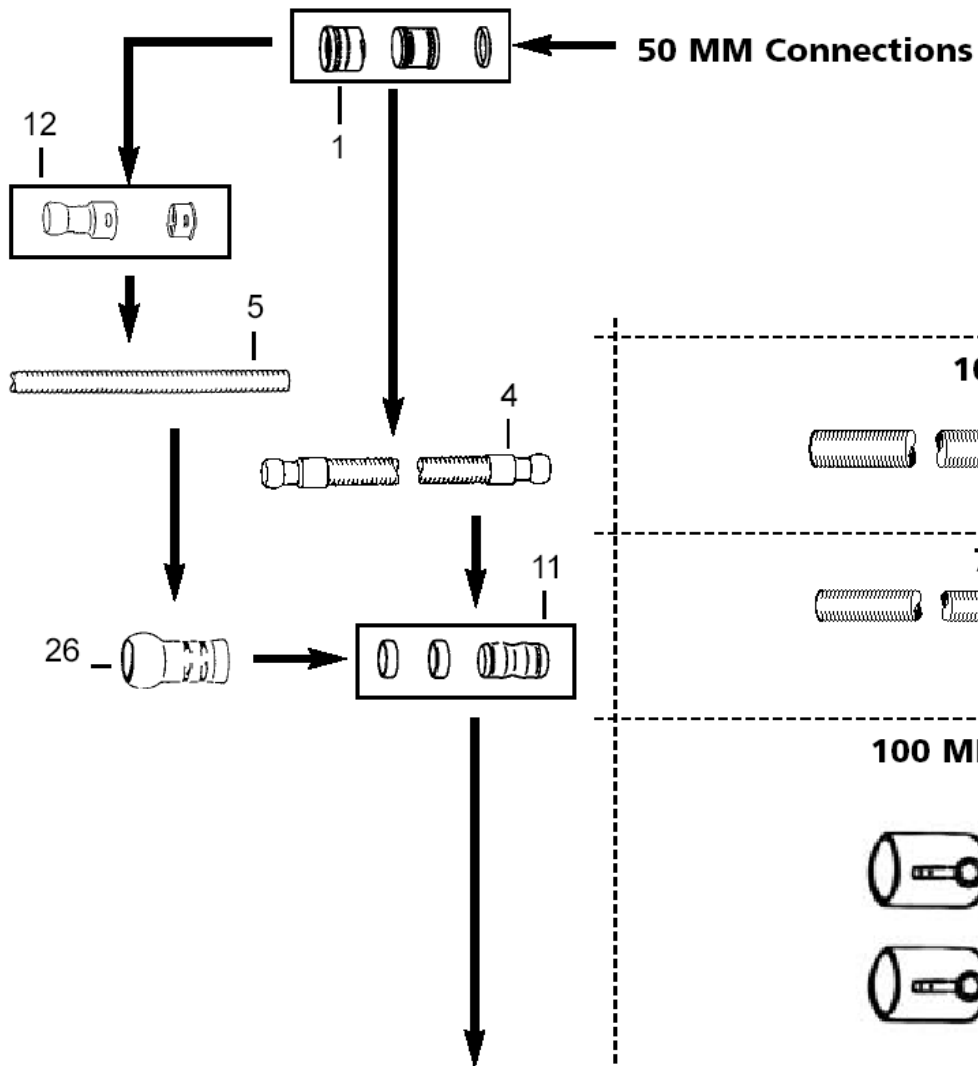

For custom hose length 100-70-50 mm

GB 733

06-02-2015

Part List ID HOSE27

52

100 MM Hoses

70 MM Hoses

100 MM End pieces

50 MM Connections

70 MM End pieces

Tube Connections 50 MM

70 MM and 50 MM Connections

For custom hose length 100-70-50 mm

GB 733

06-02-2015

Part List ID HOSEZ7

53

Pos	Part no.	Qty	Description
1	22344200	1	SLEEVE
2	82351600	1	PLASTIC HOSE Ø 100MMX10M COND
2	82359300	1	POLYURETHAN HOSE Ø100X15M
3	82351500	1	PLASTHOSE Ø 70MMX10M CONDU
3	82359200	1	POLYURETHAN HOSE Ø70X15M
4	20624200	1	HOSE 50/2M RUBB. BALL
4	4072400221	1	RUBBER HOSE MT3 D50 + ADAPTER
4	61604100	1	HOSE 50MM/3M PLAST. BALLS
4	82246200	1	HOSE 50/2M CON. BALLS
4	82246300	1	HOSE 50/3M CON BALLS
4	82246400	1	HOSE 50/10M CON. BALLS
4	82246500	1	HOSE 50/5M CON. BALLS
4	82255900	1	HOSE 50/2M PLAST. BALLS
4	82256100	1	HOSE 50/5M PLAST. BALLS
4	82256300	1	HOSE 50/10M PLAST. BALLS
4	82290500	1	HOSE 50/2M OIL BALLS
4	82290600	1	HOSE 50/3M OIL BALLS
4	82290700	1	HOSE 50/5M OIL BALLS
4	82290800	1	HOSE 50MM/10M OIL BALL
4	L02159900	1	METAL HOSE 3M/50MM
4	L03066303	1	TRANSP.PUR H HOSE 3M/50
5	82295700	1	25M- Ø 50MM PLASTIC HOSE
5	82309700	1	25M Ø 50MM CONDUCTIVE HOSE
5	82359100	1	POLYURETHANE HOSE Ø50X15M
7	L03056100	1	CONNECTION FOR HOSE D100
8	L03056101	1	HOSE .E 100MM WITH RA 15M
9	L03066100	1	PLASTIK-MANSCHETTE 70MM
10	L03056000	1	CONNECTION FOR HOSE D70
11	22339700	1	JUNCTION KIT AND TWO RINGS D50
12	22340100	1	BALL JOINT/BUSH KIT GREY 50
12	22340300	1	BALL JOINT/BUSH BLACK 50
12	22340500	1	BALL JOINT/BUSH BLUE OIL 50MM
13	31080200	1	HOSE NOZZLE
14	L03056600	1	BENT PIPE 70 /50
15	L03056203	1	BENT SLEEVE FOR PIPE 70/ 7
16	L03057400	1	STRAIGHT PIPE 70/50
17	L03056200	1	SLEEVE FOR PIPE 70 /70
18	31316900	1	SPRING CLIP 50/70MM TUBES
19	21318100	1	PIPE BENT 50MM SPRING LOCK
20	10624400	1	BENT JUNCTION D50
21	10984600	1	DIRECT FITTING D38
22	L02652000	1	RUBBER ANGLED SLEEVE WITH CLAMP BAND
23	80694300	1	SLEEVE