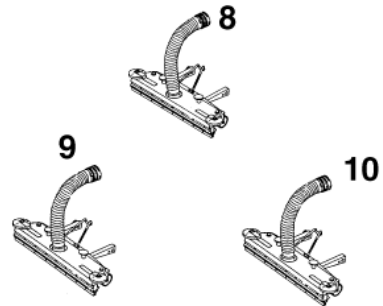

NOZZLES 50MM

GB 733

06-02-2015

Part List ID
GX63329

26

See hoses connection diagram for 38mm

See hoses connection diagram for 50mm

45°
11

12

13

11 A

11 B

12 A

12 B

12 A

13 B

14

17

18

19

21

Wood
26

Wooden nozzle for cleaning ovens

29

15

16

Wood/plastic blades

22

Plastic/Lips

22 A

Wood/brush

23

Plastic/Brush

23 A

Wood/plastic blades

24

Plastic/Lips

24 A

Wood/brush

25

Plastic/Brush

25 A

Nozzle Neck adjustable
Neck material:
-Rubber/Aluminium/
Fe-Zn.
-Silicone Rubber/
Alu/Stainless Steel.

27

Nozzle with adjustable Neck
Neck material:
-Rubber/Aluminium/
Fe-Zn.
-Silicone Rubber/
Alu/Stainless Steel.

31

32

33

34

Nozzle Neck adjustable & Lockable
Neck material:
-Rubber/Aluminium/
Fe-Zn.
-Silicone Rubber/
Alu/Stainless Steel.

27

Nozzle with adjustable & Lockable Neck
Neck material:
-Rubber/Aluminium/
Fe-Zn.
-Silicone Rubber/
Alu/Stainless Steel.

35

36

37

38

Fixed floor nozzle