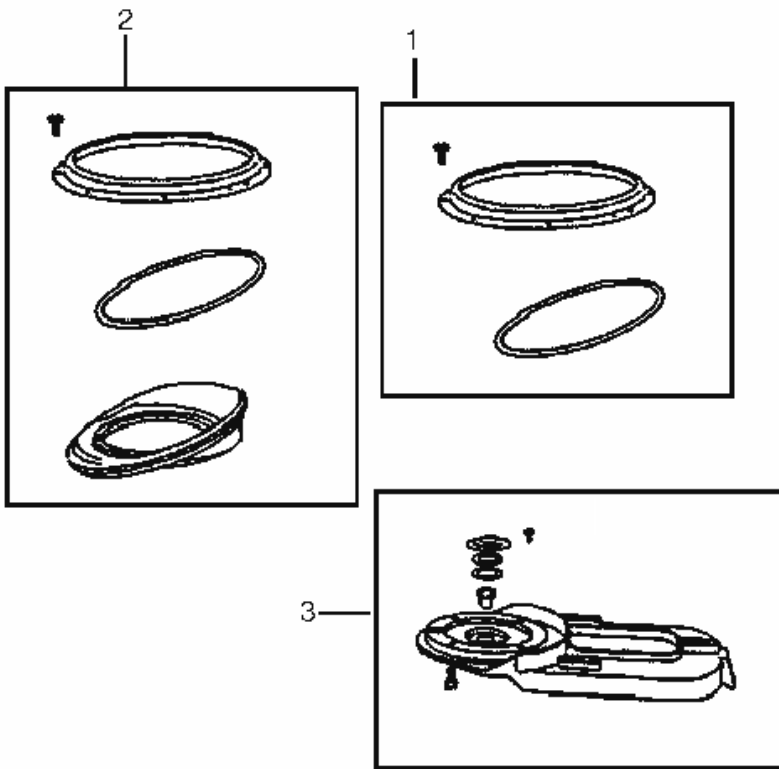

FAN PARTS

GB 733

06-02-2015

Part List ID
GX6337

7

FAN PARTS

GB 733

06-02-2015

Part List ID

GX6337

8

Pos	Part no.	Qty	Description
1	82414600	1	FLANGE FOR BRACKET GB
2	22414000	1	CLAMP RING FOR GB
3	22414200	1	BRACKET GB
6	22414400	1	BRACKET FOR GB-TURBINE
7	22414300	1	SPACER WASHER FOR PULLEY WHEEL
8	21687200	1	FAN GROUP GB-VB
9	22414500	1	WASHER FOR GB-TURBINE
10	22238400	1	BELT TENSIONER VB/GB-733/833
11	22238700	1	DRIVE BELT FOR GB 733/GB 833
12	22242400	1	OPTIBELT MEASURING KIT
20	20705700	1	BEARINGS AND RUBBER PARTS FOR