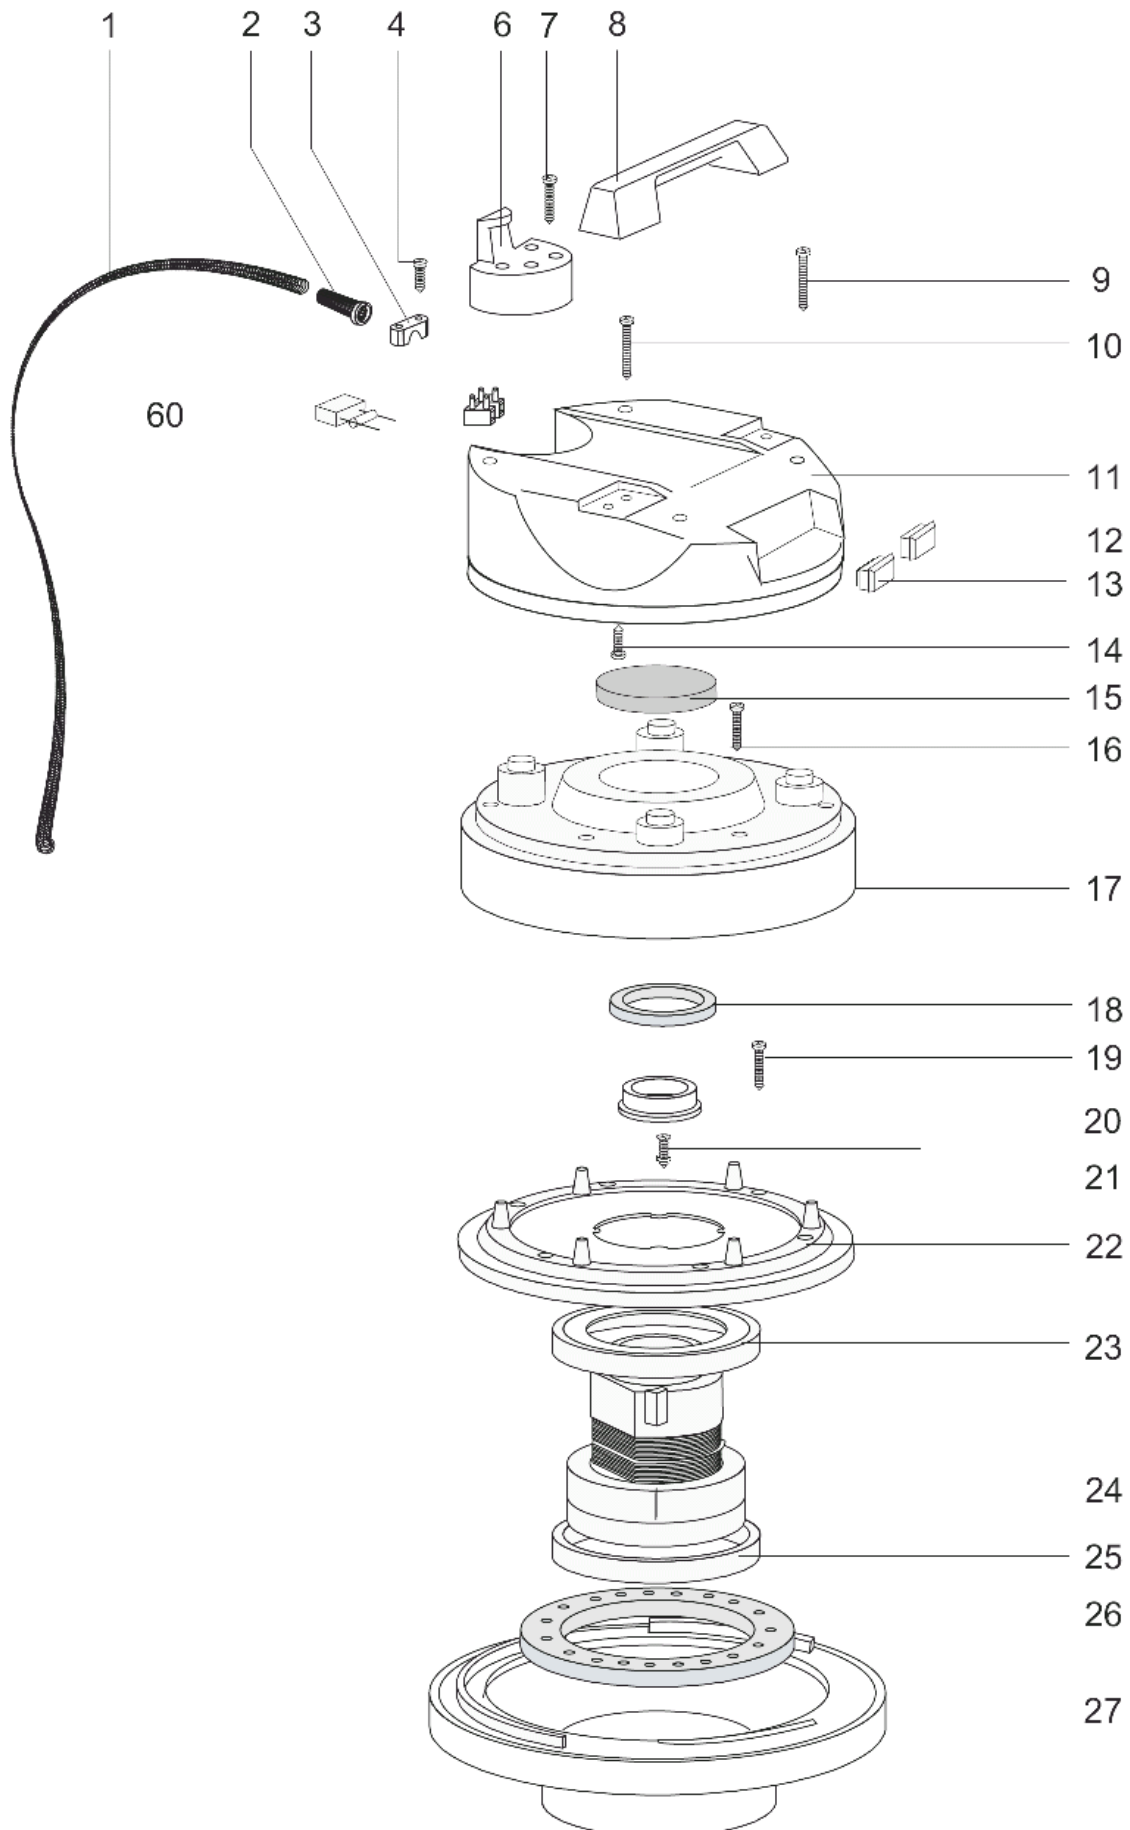

Motor top WDC (new)

30WD, 30WDC, 40WD, 40WDC

21-02-2015

Part List ID

WDC08

15

Motor top WDC (new)

30WD, 30WDC, 40WD, 40WDC

21-02-2015

Part List ID WDC08

16

Pos	Part no.	Qty	Description	
-	7090428	1	RESISTANCE 1/2W 680OHM	
-	7090432	2	CABLE	
-	7090477	2	CABLE	
-	7090479	1	GUIDING SLIT	
1	7090525	1	ELECTRIC CABLE WDC 30-11	
2	7090409	1	RUBBER BUSH	
3	7090408	1	CABLE FASTENER	
4	7090835	2	SCREW M 5X20	
6	7090452	1	HOOK	
7	7090566	4	SCREW M5X30	
8	7090459	1	HANDLE	
9	7090453	2	SCREW M5X35	
10	7090453	2	SCREW M5X35	
11	7090526	1	COVER WDC 30-11	
12	7090427	1	PUSH BUTTON SWITCH	
13	7090530	1	PUSH BUTTON SWITCH. GREEN	
14	7090835	4	SCREW M 5X20	
15	7090970	1	FILTER PAD DIAM 95	
16	7090453	6	SCREW M5X35	
17	7090527	1	INTERMEDIATE COVER WDC 30	
18	7090971	1	WASHER	
19	7090458	6	SCREW 5X40	
20	7090472	1	BACK-UP RING FOR MOTOR	
21	7090835	4	SCREW M 5X20	
22	7090466	1	FILTER MTP/65 40X5	
23	7090415	1	GASKET	
24	7090463	1	MOTOR BB 35 1080W/240V	WDC30
24	7090467	1	MOTOR WD/WDC40 1400W 230V	WDC40
25	7090415	1	GASKET	
26	7090972	1	FILTER Ø1	
27	7090526	1	COVER WDC 30-11	
30	7090475	1	CARBON BRUSH 1080W	WDC30
30	7090485	1	MOTOR CARBON. 1200-1400W	WDC40
60	7090429	1	NOISE REDUCTION CAPACITOR