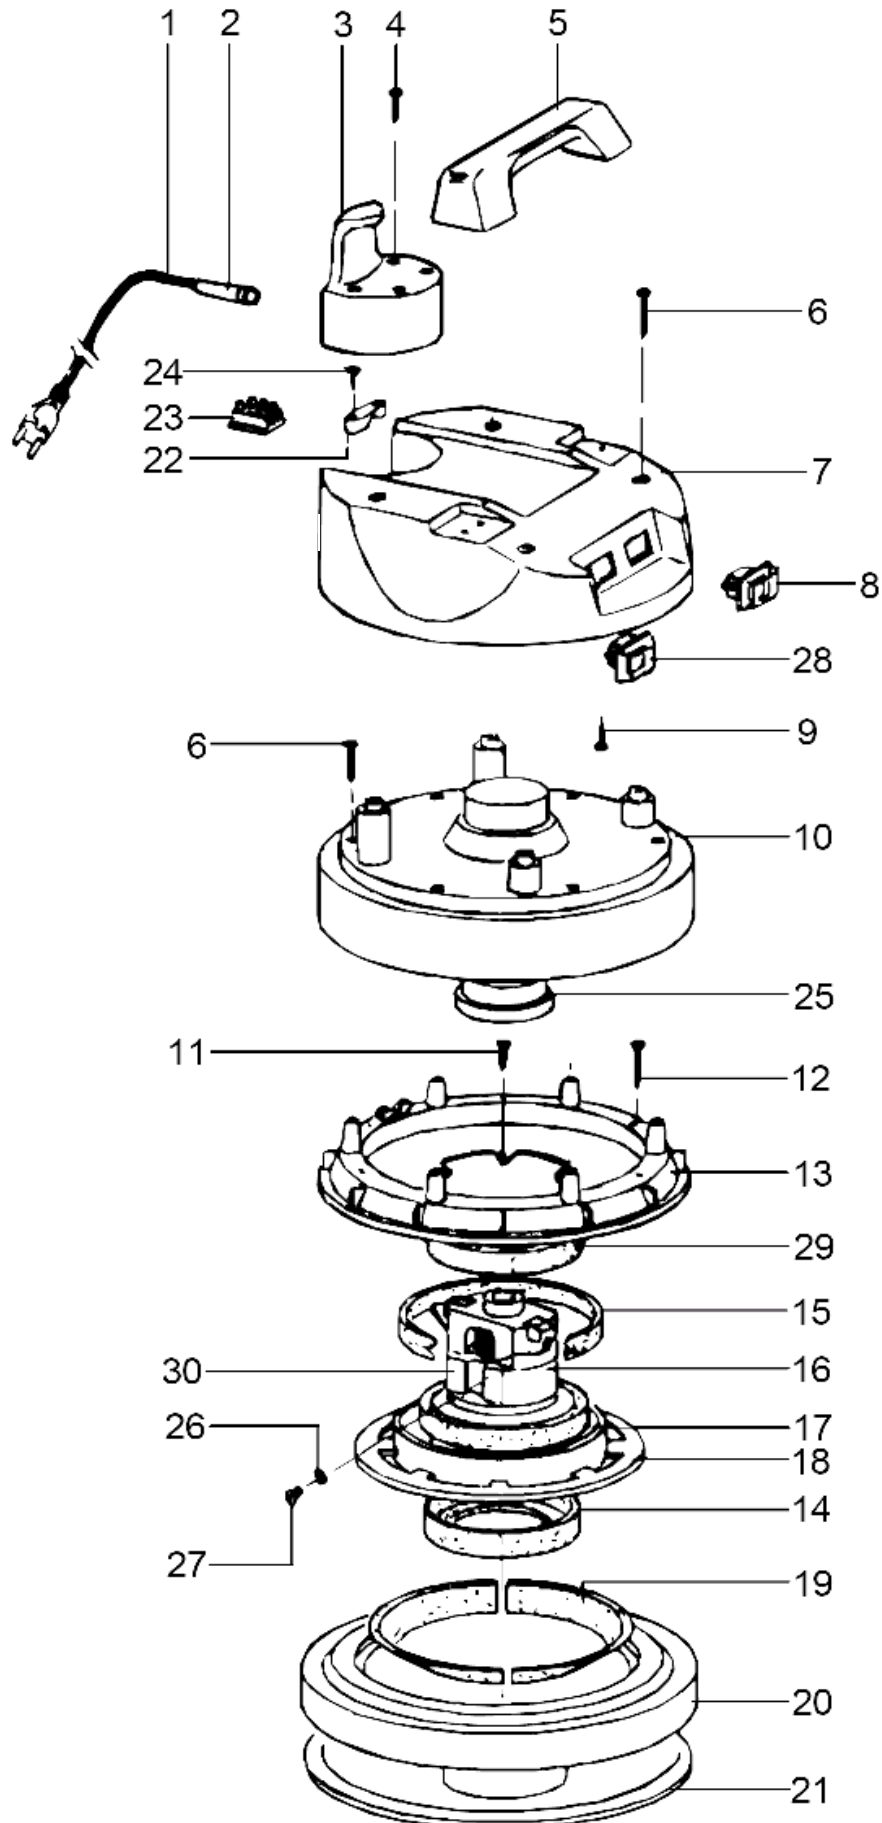

Motor top WDC (old)

30WD, 30WDC, 40WD, 40WDC

21-02-2015

Part List ID
WDC02

21

Motor top WDC (old)

30WD, 30WDC, 40WD, 40WDC

21-02-2015

Part List ID

WDC02

22

Pos	Part no.	Qty	Description	
-	7090428	1	RESISTANCE 1/2W 680OHM	
-	7090429	1	NOISE REDUCTION CAPACITOR	
-	7090432	2	CABLE	
-	7090477	2	CABLE	
-	7090479	1	GUIDING SLIT	
1	7090525	1	ELECTRIC CABLE WDC 30-11	
2	7090409	1	RUBBER BUSH	
3	7090452	1	HOOK	
4	7090566	4	SCREW M5X30	
5	7090459	1	HANDLE	
6	7090453	10	SCREW M5X35	
7	7090526	1	COVER WDC 30-11	
8	7090427	1	PUSH BUTTON SWITCH	
9	7090835	4	SCREW M 5X20	
10	7090527	1	INTERMEDIATE COVER WDC 30	
11	7090457	4	SCREW 4.8X19	
12	7090458	6	SCREW 5X40	
13	7090528	1	INTERMEDIATE BRACKET WDC	
14	7090415	1	GASKET	
15	7090462	1	FILTER MTP/65 30X10	
16	7090463	1	MOTOR BB 35 1080W/240V	WDC30
16	7090467	1	MOTOR WD/WDC40 1400W 230V	WDC 40
17	7090464	1	FILTER 30X10X490	
19	7090466	1	FILTER MTP/65 40X5	
20	7090529	1	SEAL CONSOLE WDC 30-11	
21	7090469	1	GASKET	
22	7090408	1	CABLE FASTENER	
23	7090470	1	TERMINAL CLIP	
25	7090472	1	BACK-UP RING FOR MOTOR	
26	1810308	1	STAR WASHER M4 INTERN.TOOTHING	
27	7090474	1	SCREW M 4X8	
28	7090530	1	PUSH BUTTON SWITCH. GREEN	
29	7090476	1	GUARD GASKET L/M	
30	7090475	1	CARBON BRUSH 1080W	WDC30
30	7090485	1	MOTOR CARBON. 1200-1400W	WDC40