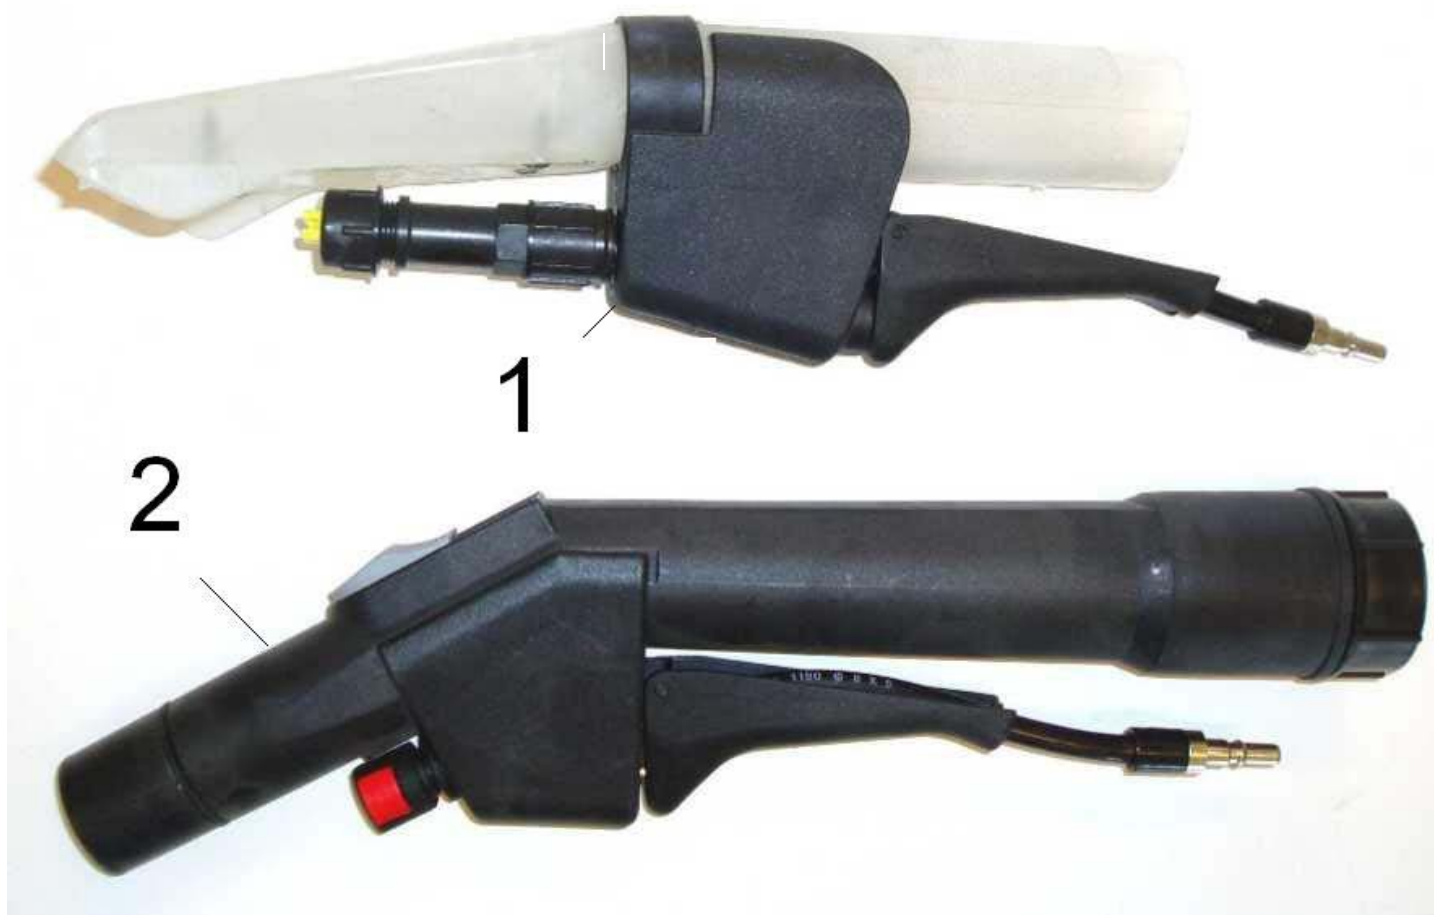

Handle and Carpetnozzle with metal coupler:

30WD, 30WDC, 40WD, 40WDC

21-02-2015

Part List ID

WDC20

31

Handle and Carpetnozzle with metal couplers

30WD, 30WDC, 40WD, 40WDC

21-02-2015

Part List ID

WDC20

32

Pos	Part no.	Qty	Description
1	7091050	1	UPHOLSTERY NOZZLE
2	7091051	1	SPRAY HANDLE