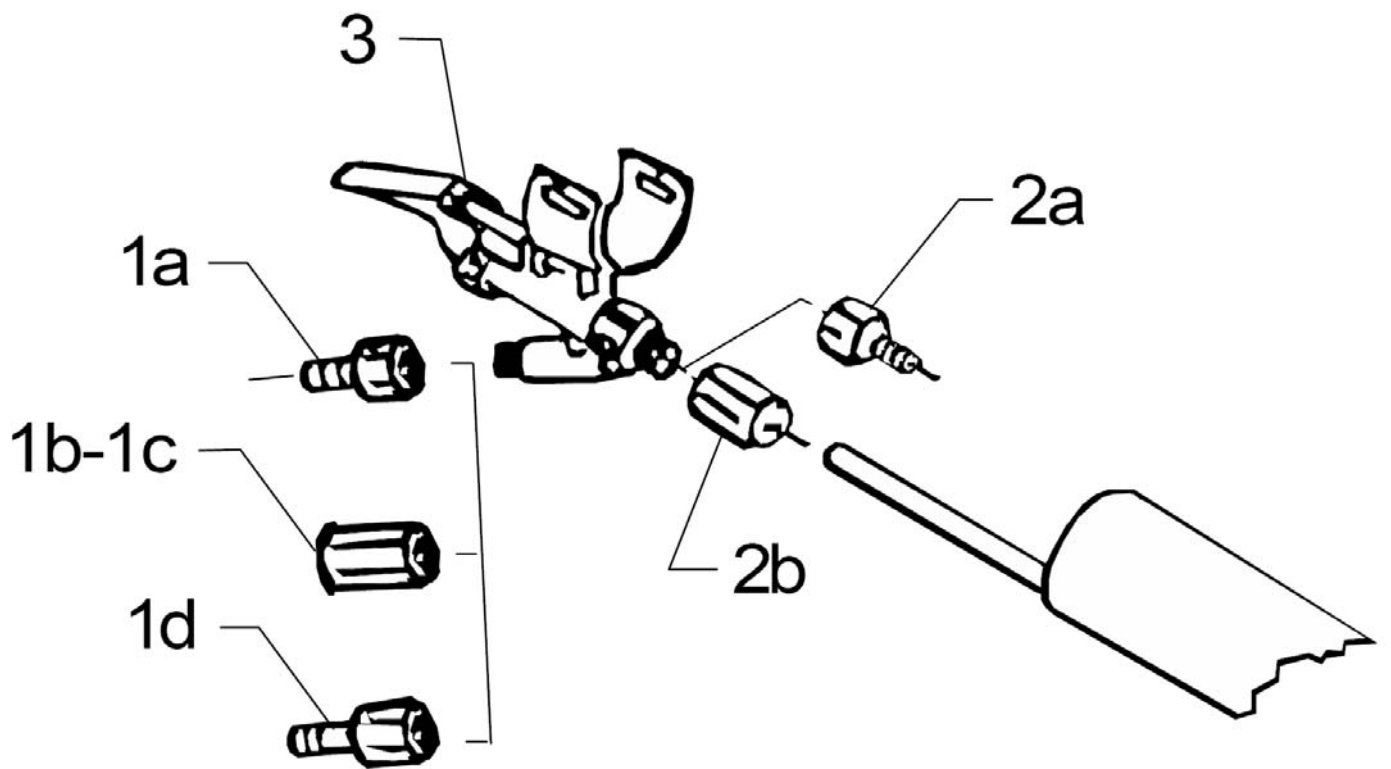

Lever trigger WDC (new)

30WD, 30WDC, 40WD, 40WDC

21-02-2015

Part List ID WDC12

19

Lever trigger WDC (new)

30WD, 30WDC, 40WD, 40WDC

21-02-2015

Part List ID

WDC12

20

Pos	Part no.	Qty	Description	
3	7090854	1	TRIGGER WDC	
1A	7090872	1	SCREW COUPLING. PLASTIC	WDC30
1B	7091049	1	QUICK-COUPLING Z.WDC	WDC30
1C	7090857	1	QUICK COUPLING. WDC30	WDC30
1D	7090870	1	QUICK COUPLING NIPPLE. ME	WDC40
2A	7090872	1	SCREW COUPLING. PLASTIC	WDC40
2B	7091049	1	QUICK-COUPLING Z.WDC	WDC30