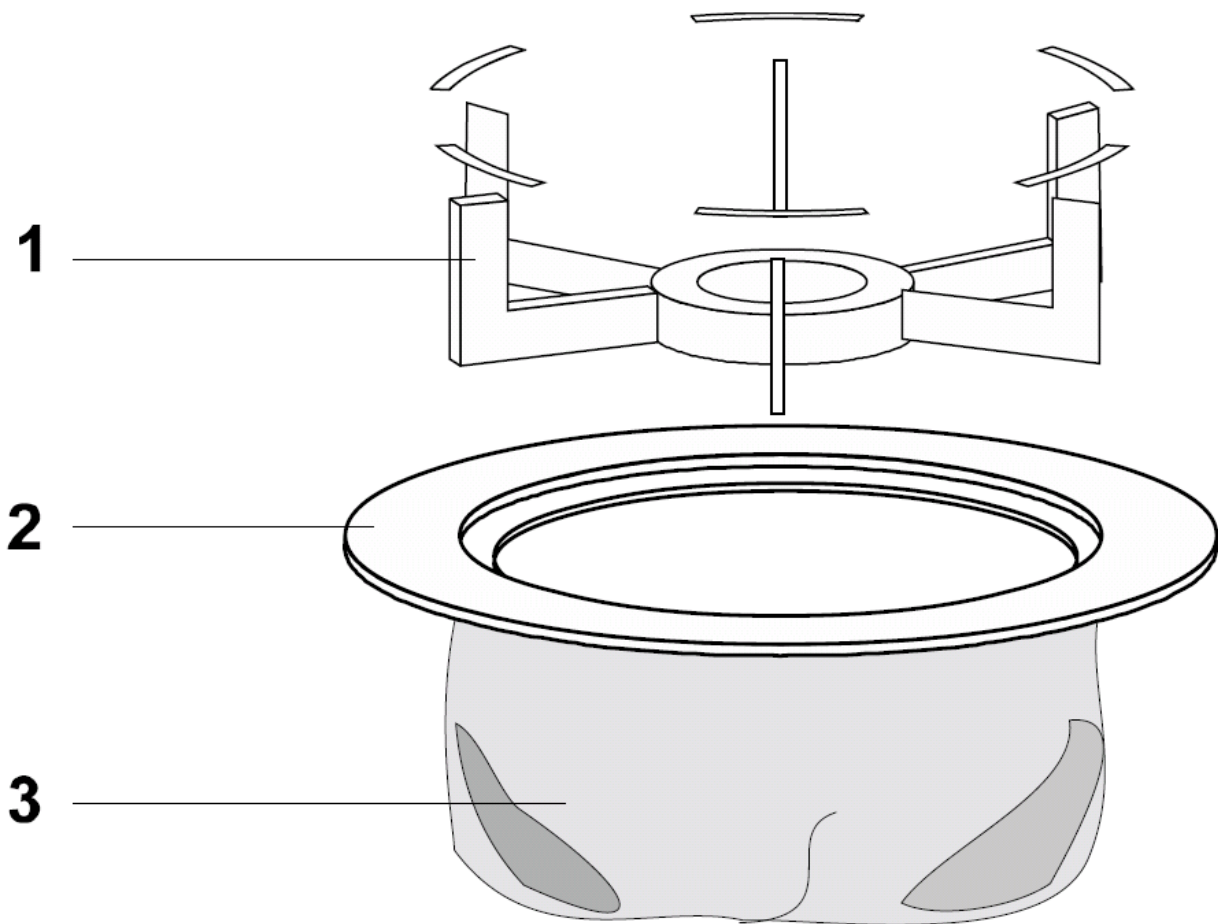

Cloth filter WDC

30WD, 30WDC, 40WD, 40WDC

21-02-2015

Part List ID WDC16

29

Cloth filter WDC

30WD, 30WDC, 40WD, 40WDC

21-02-2015

Part List ID
WDC16

30

Pos	Part no.	Qty	Description
1	7090600	1	FILTER BASKET WDC 30-11
2	7090601	1	FILTER RING
3	7090602	1	FILTER BAG WDC 30-11