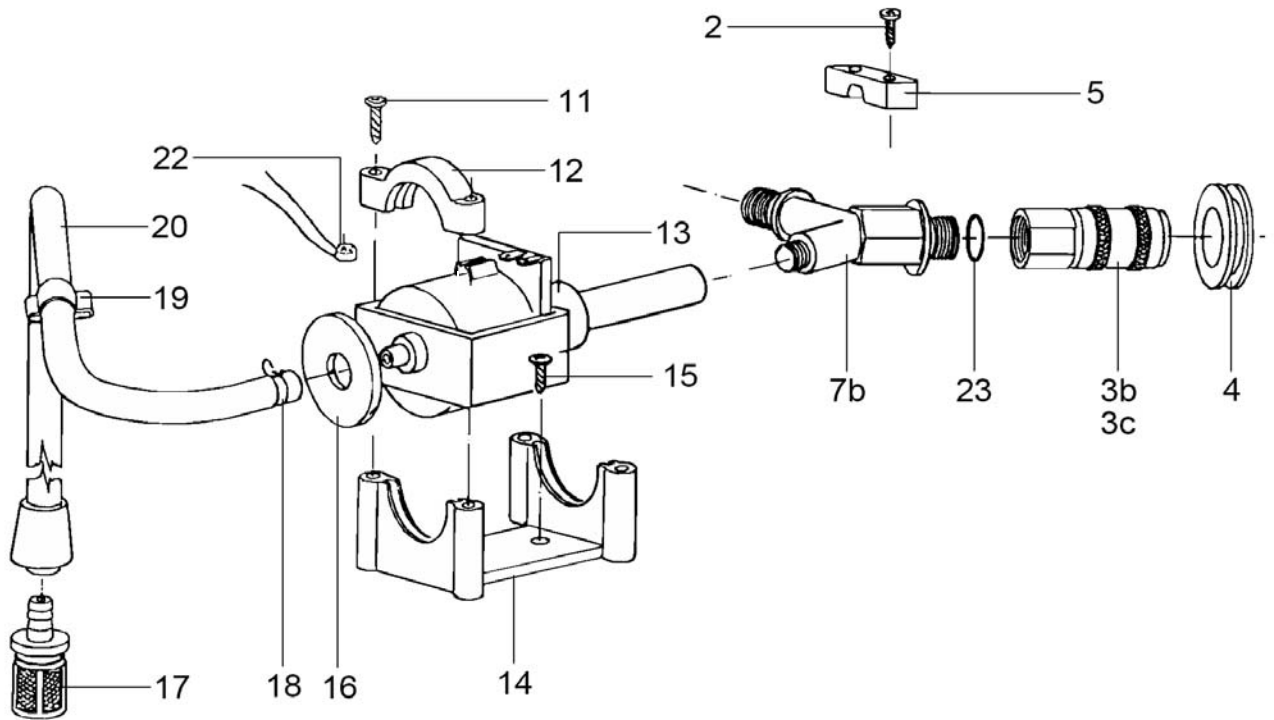

Pump WDC (old)

30WD, 30WDC, 40WD, 40WDC

21-02-2015

Part List ID

WDC04

23

Pump WDC (old)

30WD, 30WDC, 40WD, 40WDC

21-02-2015

Part List ID
WDC04

24

Pos	Part no.	Qty	Description	
1	7090531	1	REP. KIT. PRESSURE SWITCH	UP TO 01.11.93
2	7090532	2	SCREW 5X25	
4	7090534	1	GUIDE BUSH	
5	7090535	1	FITTING	
6	7090536	1	THREADED CONNECTION 1/8	
8	7090538	1	THREADED CONNECTION W.	
9	7090539	1	RILSAN HOSE 18 CM.	
10	7090540	1	ELBOW WITH UNION NUT	
11	7090835	4	SCREW M 5X20	
12	7090541	2	PUMP BRACKET	
13	7090721	1	PUMP. MULTIVAC	
15	7090426	2	SCREW M5X14	
16	7090545	2	GASKET	
17	7090546	1	SUCTION FILTER	
18	7090547	1	HOSE CLIP	
19	7090548	1	STRICK CLIP	
20	7090549	1	MOTOR TOP COMPL. WDC	
21	7090544	1	FASTON	
22	7090481	1	THERMAL SWITCH WDC30	
3A	7091049	1	QUICK-COUPLING Z.WDC	WDC30, UP TO 01.11.93
3B	7090857	1	QUICK COUPLING. WDC30	WDC30
3C	7090482	1	QUICK COUPLING. WDC 40	WDC40
7A	7090537	1	Y-PIECE	UP TO 01.11.93
7B	7090478	1	Y-PIECE WDC40-40