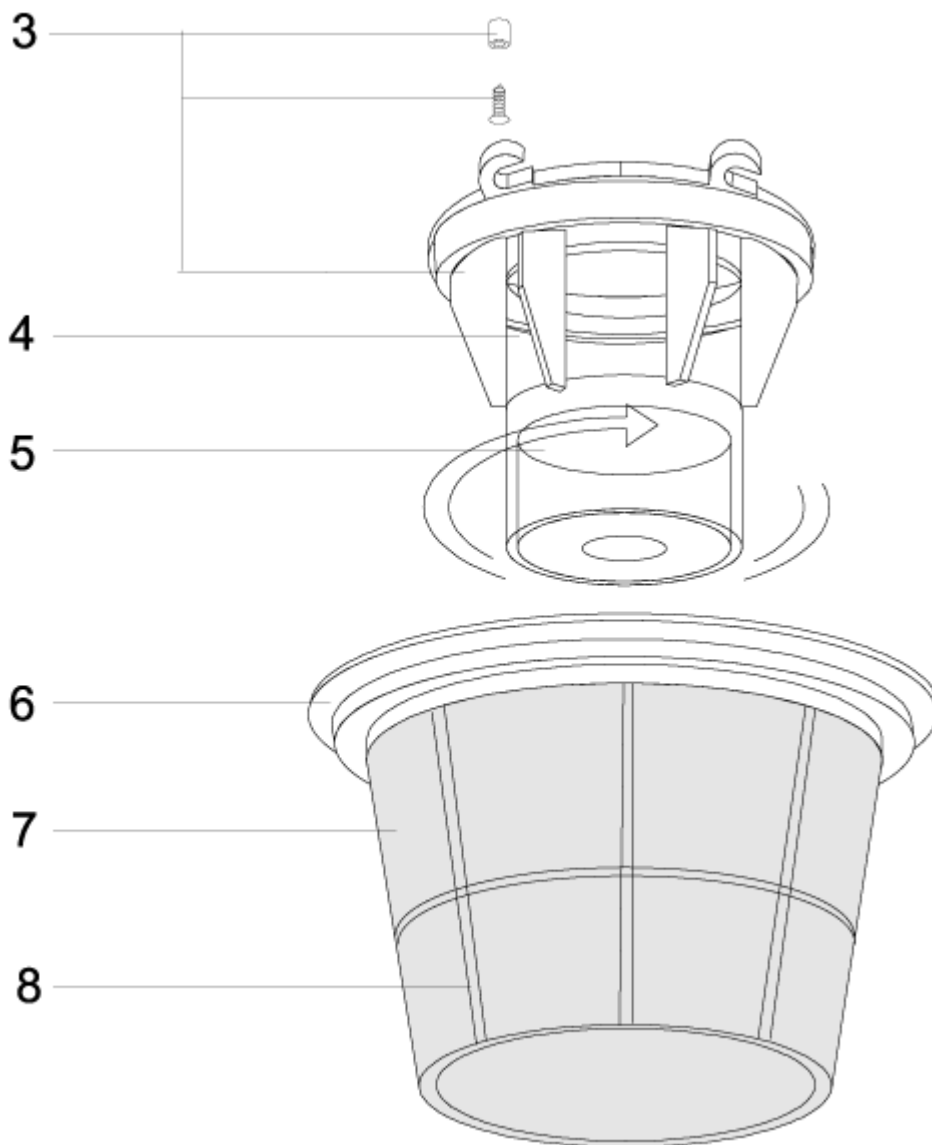

Float and filters WD (new)

30WD, 30WDC, 40WD, 40WDC

21-02-2015

Part List ID
WD3010

5

Float and filters WD (new)

30WD, 30WDC, 40WD, 40WDC

21-02-2015

Part List ID
WD3010

6

Pos	Part no.	Qty	Description
3	7090604	1	HOUSING FOR FLOAT
4	7090603	1	STRAINER WD 30/40
5	7090605	1	FLOAT
6	7090601	1	FILTER RING
7	7090606	1	FILTER BAG WD 30/40
8	7090607	1	FILTER BASKET WD 30/40