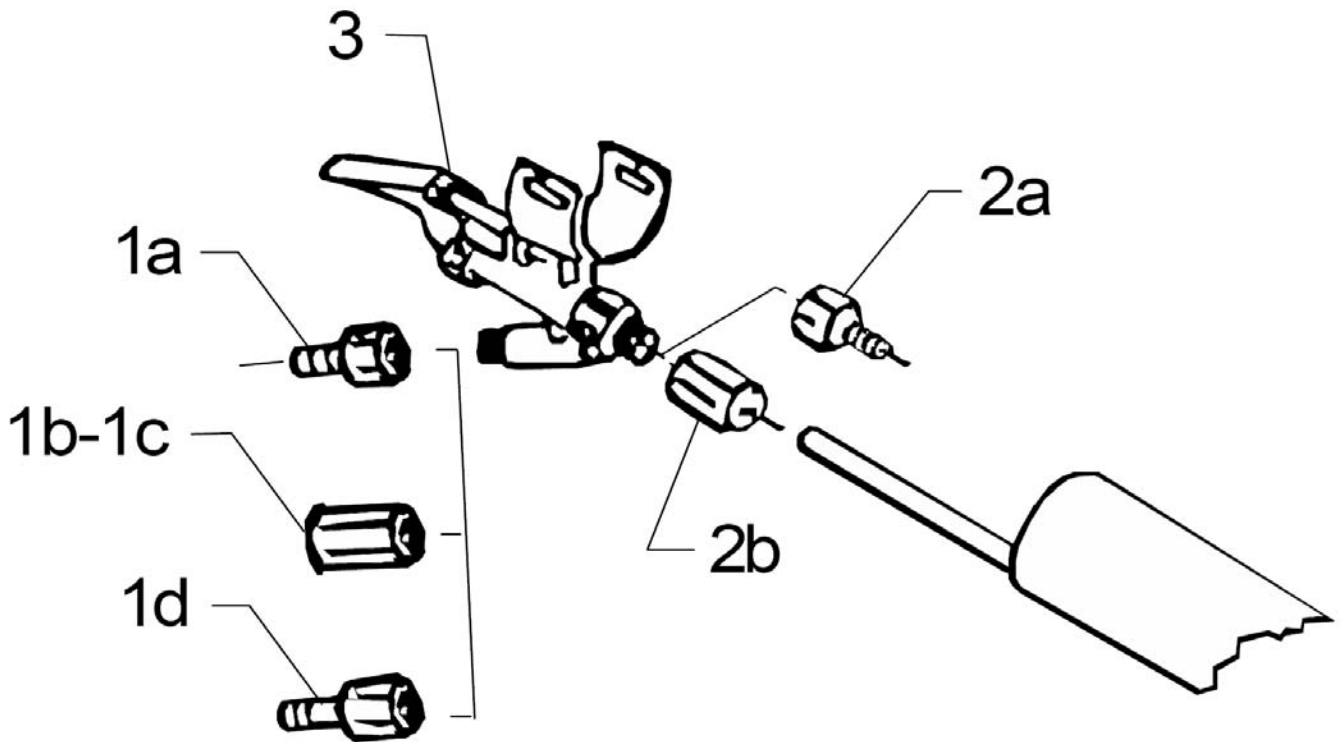

Lever trigger WDC (old)

30WD, 30WDC, 40WD, 40WDC

21-02-2015

Part List ID WDC06

25

Lever trigger WDC (old)

30WD, 30WDC, 40WD, 40WDC

21-02-2015

Part List ID WDC06

26

Pos	Part no.	Qty	Description	
3	7090854	1	TRIGGER WDC	
1A	7090872	1	SCREW COUPLING. PLASTIC	WDC30
1B	7091049	1	QUICK-COUPLING Z.WDC	WDC30
1C	7090857	1	QUICK COUPLING. WDC30	WDC30
1D	7090870	1	QUICK COUPLING NIPPLE. ME	WDC40
2A	7090872	1	SCREW COUPLING. PLASTIC	WDC40
2B	7091049	1	QUICK-COUPLING Z.WDC	WDC30