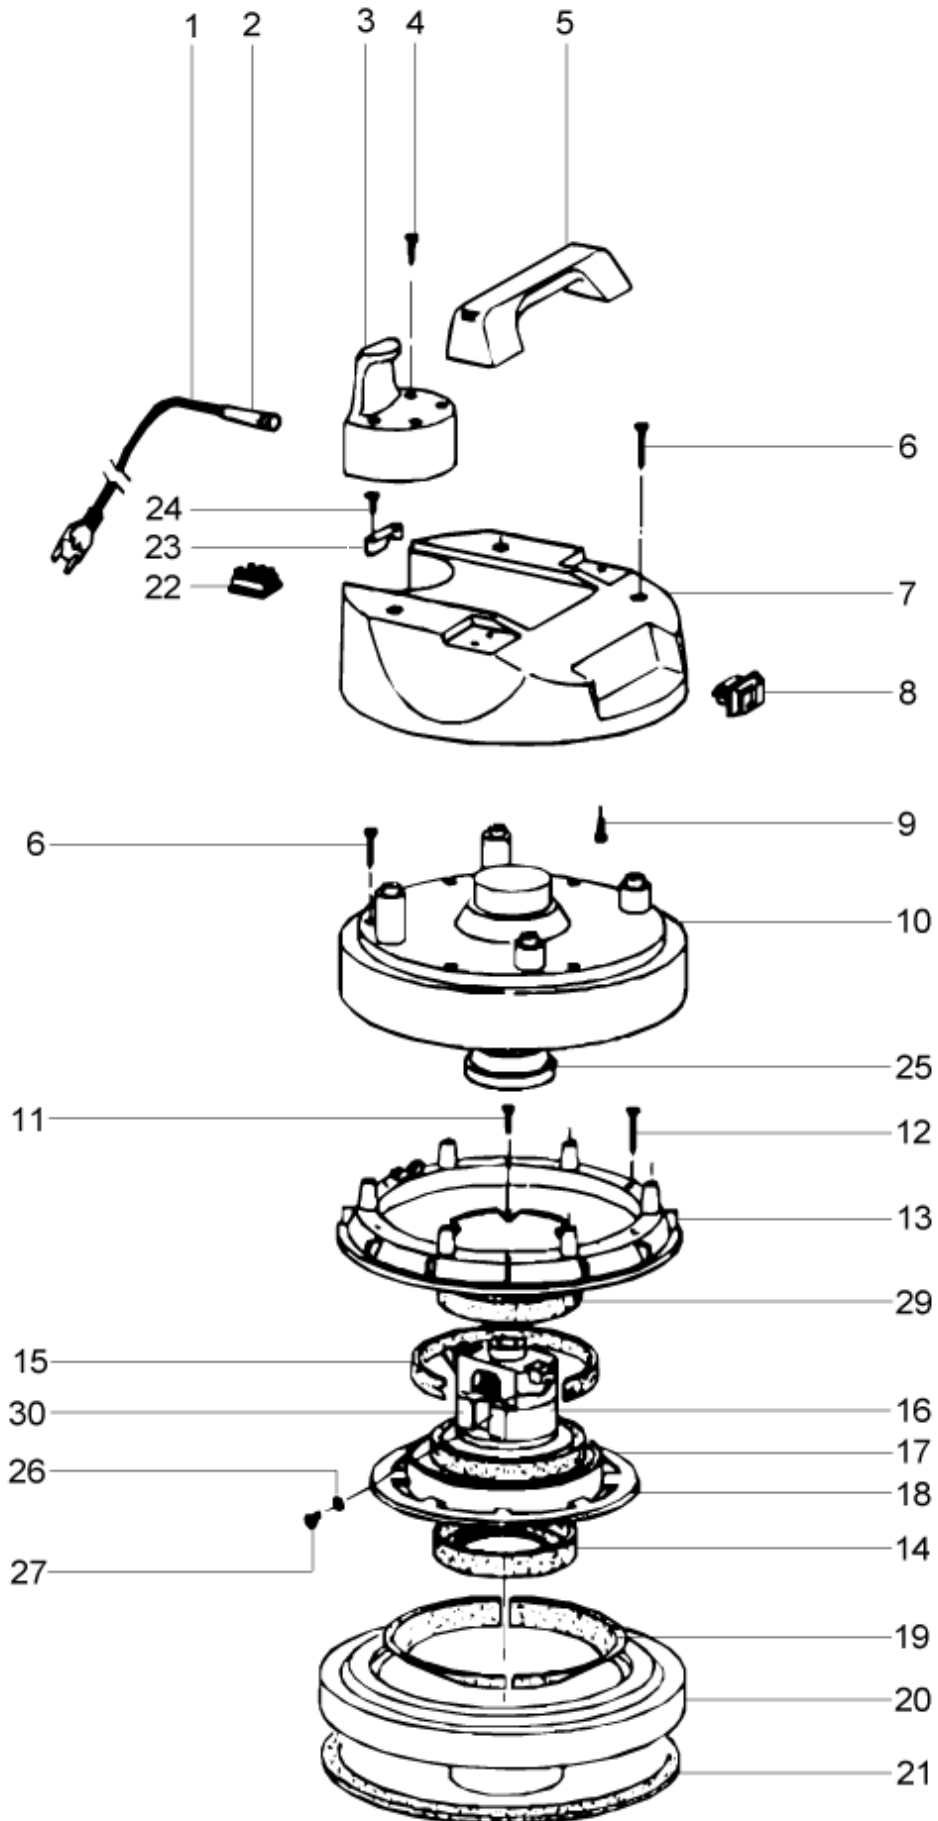

30WD, 30WDC, 40WD, 40WDC

Model:
WDC 30
WDC 40

Part List US-English

21-02-2015

Table of Contents

30WD, 30WDC, 40WD, 40WDC

Motor top WD (new)	3
Float and filters WD (new)	5
Waste tank WD and WDC (new)	7
Motor top WD (old)	9
Float and filters WD (old)	11
Tank WD (old)	13
Motor top WDC (new)	15
Pump WDC (new)	17
Lever trigger WDC (new)	19
Motor top WDC (old)	21
Pump WDC (old)	23
Lever trigger WDC (old)	25
Bucket WDC	27
Cloth filter WDC	29
Handle and Carpetnozzle with metal couplers	31

21-02-2015

Part List ID

WDC18

8

Pos	Part no.	Qty	Description
1	7090655	1	CONTAINER WDC30-11/WD30-1 WDC 30
1	7090657	1	CONTAINER WD40 WDC 40
2	1814709	1	TUBULAR RIVET 4.8X13.0X18.0
3	7090565	2	COMPLETE HOOK
4	7090566	1	SCREW M5X30
5	7090663	1	GASKET Ø 38
6	7090654	1	BRACKET FOR INTAKE UNION
7	7090653	1	SPRING
8	7090652	1	INTERNAL INTAKE UNION
9	7090650	1	CHECK CLIP - 2 PARTS
10	7090651	1	INTAKE UNION
11	7090661	1	FENDER
12	7090664	5	WHEEL Ø 42

Motor top WD (old)

30WD, 30WDC, 40WD, 40WDC

21-02-2015

Part List ID

WD3002

9

Motor top WD (old)

30WD, 30WDC, 40WD, 40WDC