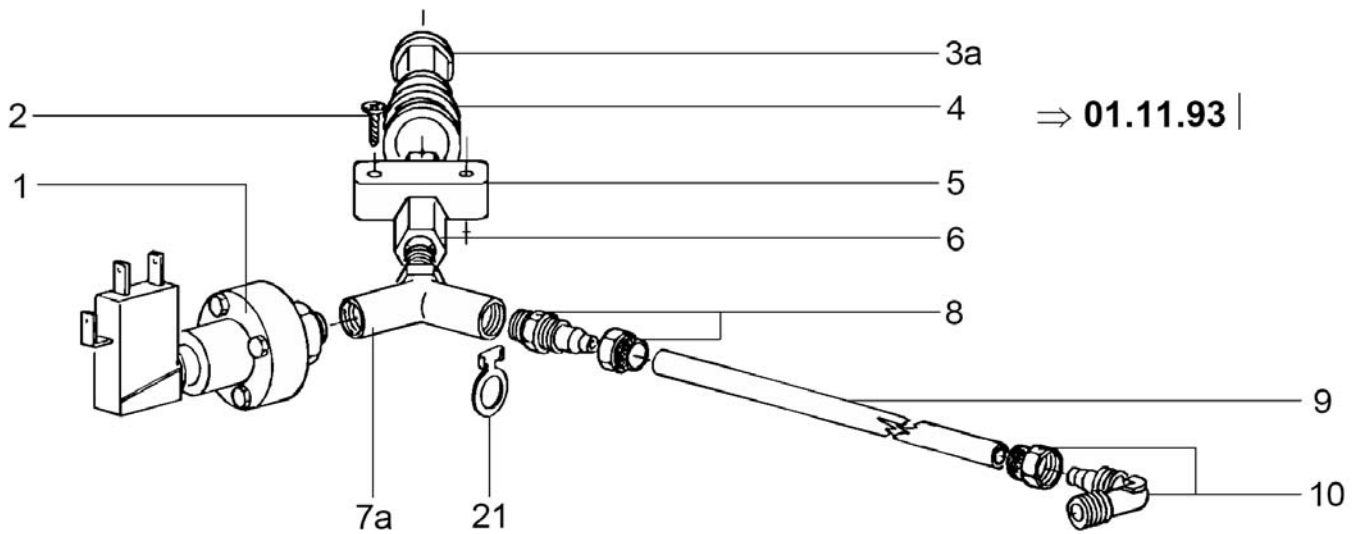

Pump WDC (old)

30WD, 30WDC, 40WD, 40WDC

21-02-2015

Part List ID

WDC04

23

Pump WDC (old)

30WD, 30WDC, 40WD, 40WDC

21-02-2015

Part List ID
WDC04

24

Pos	Part no.	Qty	Description	
1	7090531	1	REP. KIT. PRESSURE SWITCH	UP TO 01.11.93
2	7090532	2	SCREW 5X25	
4	7090534	1	GUIDE BUSH	
5	7090535	1	FITTING	
6	7090536	1	THREADED CONNECTION 1/8	
8	7090538	1	THREADED CONNECTION W.	
9	7090539	1	RILSAN HOSE 18 CM.	
10	7090540	1	ELBOW WITH UNION NUT	
11	7090835	4	SCREW M 5X20	
12	7090541	2	PUMP BRACKET	
13	7090721	1	PUMP. MULTIVAC	
15	7090426	2	SCREW M5X14	
16	7090545	2	GASKET	
17	7090546	1	SUCTION FILTER	
18	7090547	1	HOSE CLIP	
19	7090548	1	STRICK CLIP	
20	7090549	1	MOTOR TOP COMPL. WDC	
21	7090544	1	FASTON	
22	7090481	1	THERMAL SWITCH WDC30	
3A	7091049	1	QUICK-COUPLING Z.WDC	WDC30, UP TO 01.11.93
3B	7090857	1	QUICK COUPLING. WDC30	WDC30
3C	7090482	1	QUICK COUPLING. WDC 40	WDC40
7A	7090537	1	Y-PIECE	UP TO 01.11.93
7B	7090478	1	Y-PIECE WDC40-40