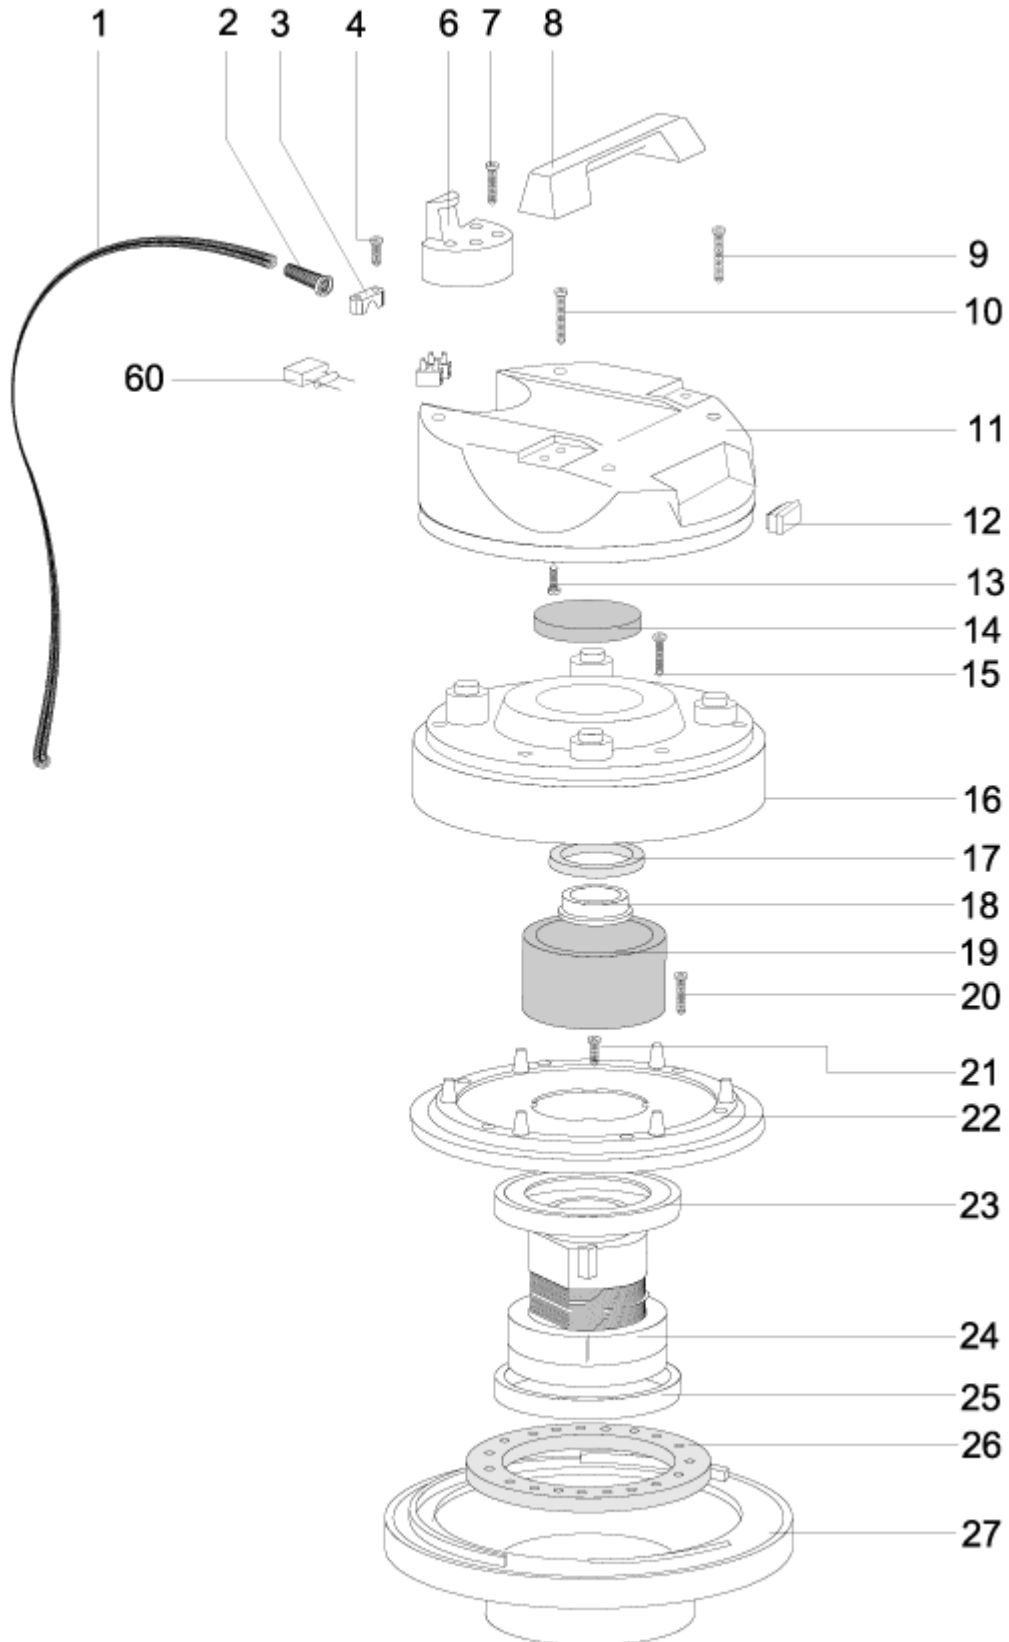

30WD, 30WDC, 40WD, 40WDC

Model:
WDC 30
WDC 40

Part List US-English

21-02-2015

Table of Contents

30WD, 30WDC, 40WD, 40WDC

Motor top WD (new)	3
Float and filters WD (new)	5
Waste tank WD and WDC (new)	7
Motor top WD (old)	9
Float and filters WD (old)	11
Tank WD (old)	13
Motor top WDC (new)	15
Pump WDC (new)	17
Lever trigger WDC (new)	19
Motor top WDC (old)	21
Pump WDC (old)	23
Lever trigger WDC (old)	25
Bucket WDC	27
Cloth filter WDC	29
Handle and Carpetnozzle with metal couplers	31

Motor top WD (new)

30WD, 30WDC, 40WD, 40WDC

21-02-2015

Part List ID

WD3008

3

Motor top WD (new)

30WD, 30WDC, 40WD, 40WDC

21-02-2015

Part List ID
WD3008

4

Pos	Part no.	Qty	Description	
-	7090428	1	RESISTANCE 1/2W 680OHM	
-	7090432	2	CABLE	
-	7090477	2	CABLE	
-	7090479	1	GUIDING SLIT	
1	7090525	1	ELECTRIC CABLE WDC 30-11	
2	7090409	1	RUBBER BUSH	
3	7090408	1	CABLE FASTENER	
4	7090835	2	SCREW M 5X20	
6	7090452	1	HOOK	
7	7090566	4	SCREW M5X30	
8	7090459	1	HANDLE	
9	7090453	2	SCREW M5X35	
10	7090453	2	SCREW M5X35	
11	7090454	1	COVER WD 30/40	
12	7090455	1	PUSH BUTTON SWITCH	
13	7090835	4	SCREW M 5X20	
14	7090970	1	FILTER PAD DIAM 95	
15	7090453	6	SCREW M5X35	
16	7090456	1	INTERMEDIATE COVER WD 30/	
17	7090971	1	WASHER	
18	7090472	1	BACK-UP RING FOR MOTOR	
19	7090972	1	FILTER Ø1	
20	7090458	6	SCREW 5X40	
21	7090835	4	SCREW M 5X20	
22	7090460	1	INTERMEDIATE BRACKET WD 3	
23	7090415	1	GASKET	
24	7090463	1	MOTOR BB 35 1080W/240V	WD30, WD40-11
24	7090467	1	MOTOR WD/WDC40 1400W 230V	WD40-40
25	7090415	1	GASKET	
26	1814709	1	TUBULAR RIVET 4.8X13.0X18.0	
27	7090468	1	SEAL CONSOLE WD 30/40	
30	7090475	1	CARBON BRUSH 1080W	WD30, WD40-11
30	7090485	1	MOTOR CARBON. 1200-1400W	WD40-40
60	7090429	1	NOISE REDUCTION CAPACITOR	