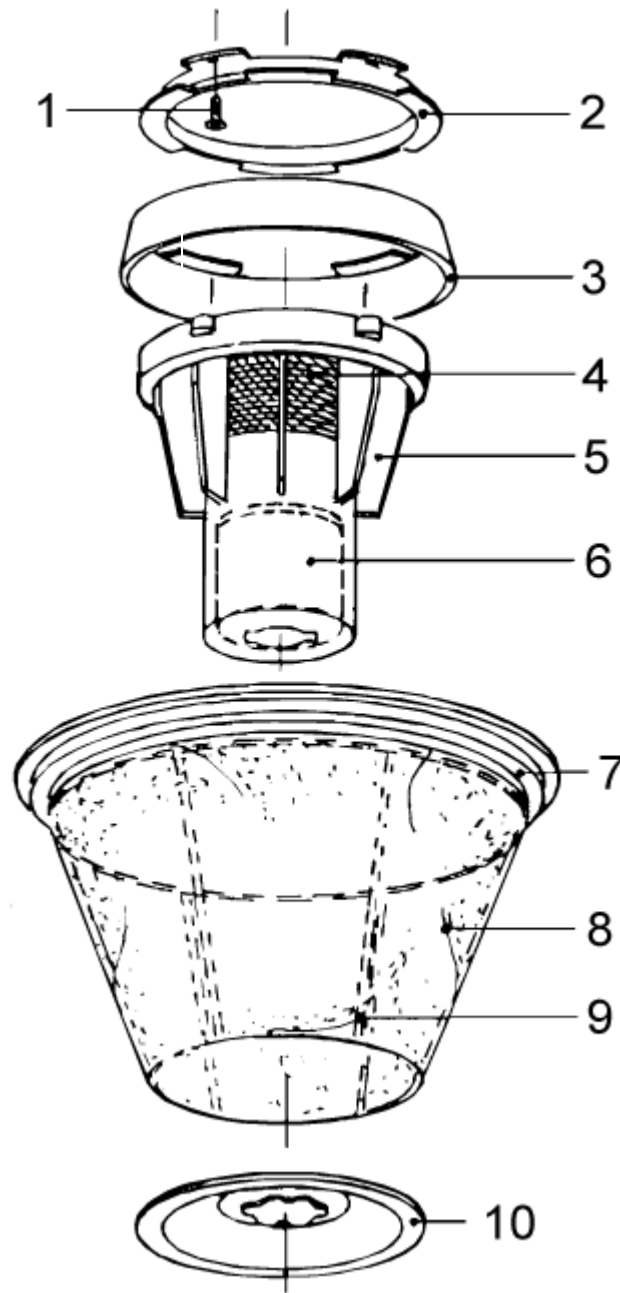

Float and filters WD (old)

30WD, 30WDC, 40WD, 40WDC

21-02-2015

Part List ID
WD3004

11

Float and filters WD (old)

30WD, 30WDC, 40WD, 40WDC

21-02-2015

Part List ID
WD3004

12

Pos	Part no.	Qty	Description	
1	7090835	4	SCREW M 5X20	
2	7090611	1	FILTER RING 2. WD70	
3	7090612	1	FILTER RING 3. WD70	
4	7090613	1	FILTER	
5	7090604	1	HOUSING FOR FLOAT	HIGH - 163MM
6	7090605	1	FLOAT	HIGH
7	7090601	1	FILTER RING	
8	7090606	1	FILTER BAG WD 30/40	HIGH
9	7090607	1	FILTER BASKET WD 30/40	HIGH
9	7090616	1	FILTER BASKET WD30 WD40	LOW
10	7090609	1	SEAL PLATE FOR CARTRIDGE	
5A	7090614	1	HOUSING FOR FLOAT. LOW WD	LOW - 122MM
6A	7090615	1	FLOAT. LOW WD30-40	LOW
8A	7090622	1	FILTER BAG POLYE.H180. WD	LOW