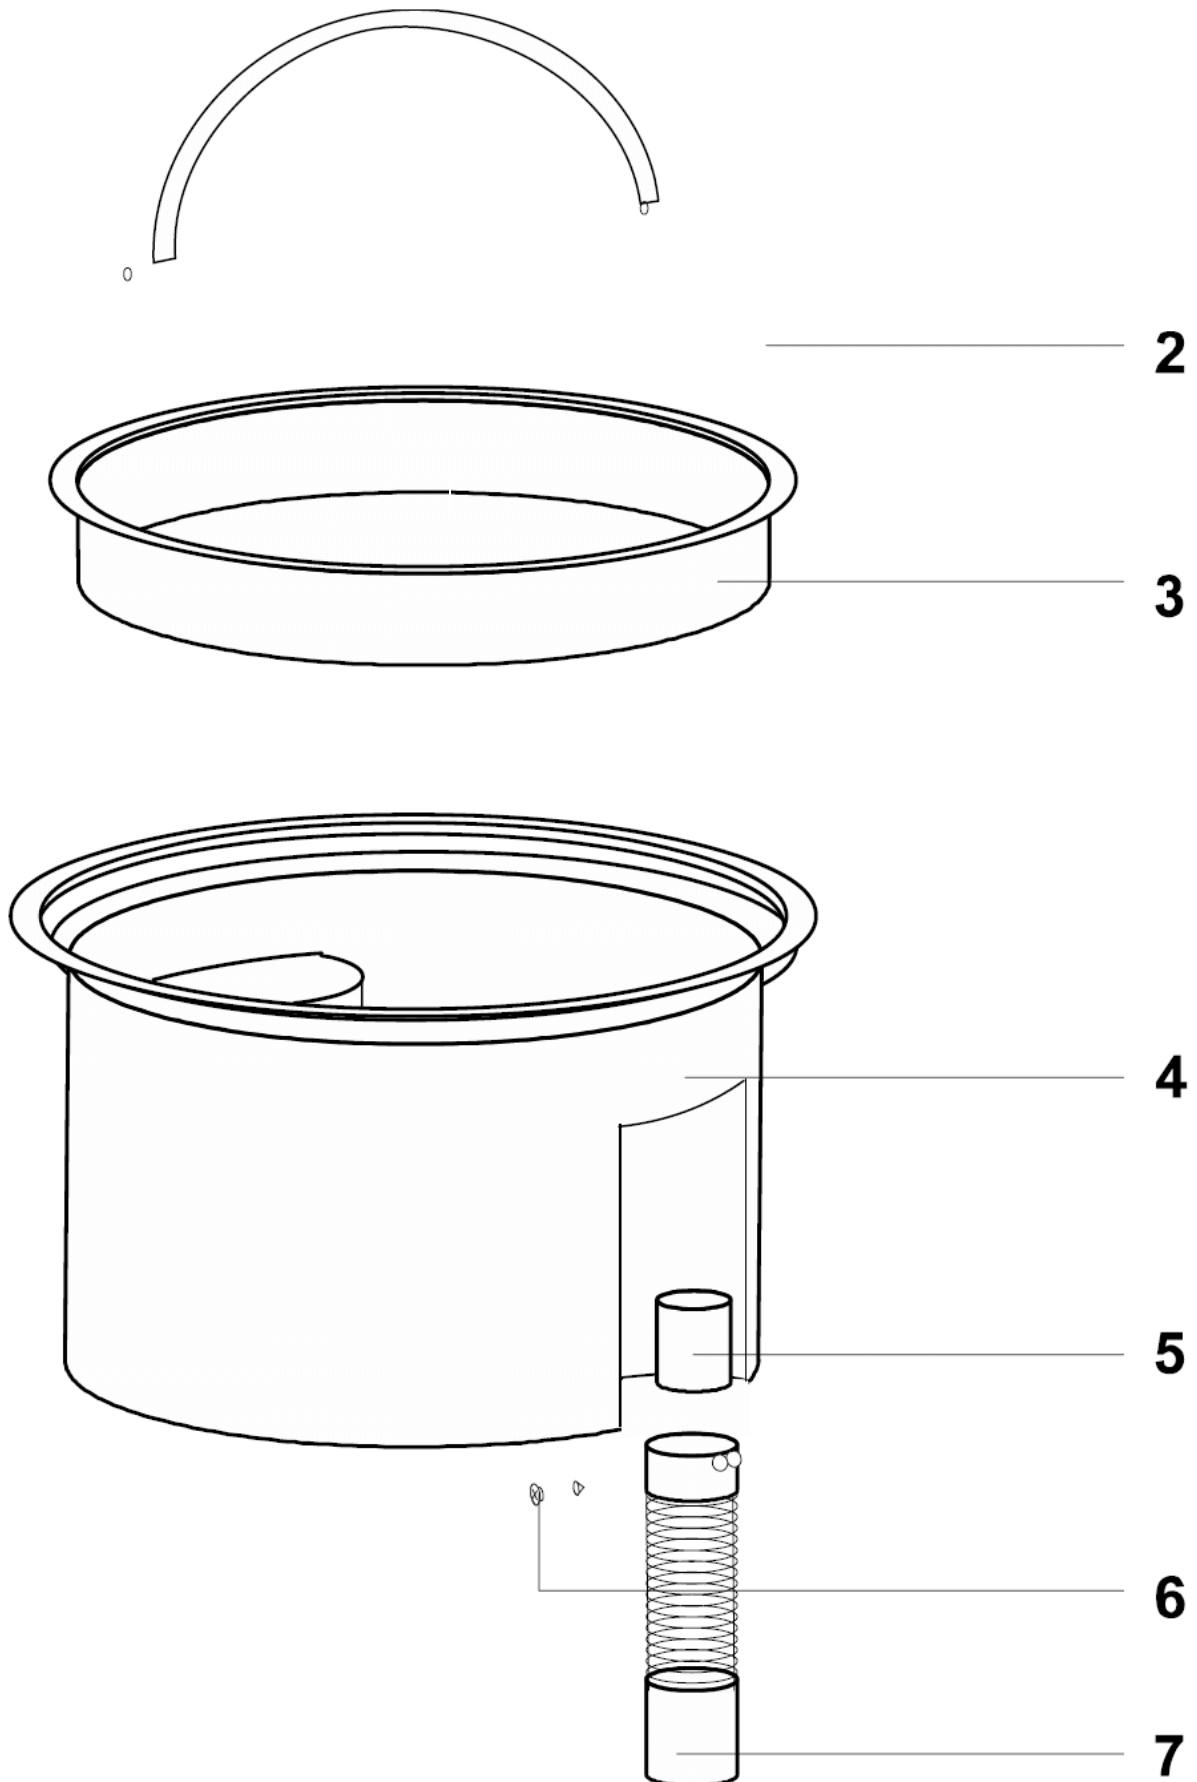

Bucket WDC

30WD, 30WDC, 40WD, 40WDC

21-02-2015

Part List ID WDC14

27

Bucket WDC

30WD, 30WDC, 40WD, 40WDC

21-02-2015

Part List ID
WDC14

28

Pos	Part no.	Qty	Description
2	7090591	5	SCREW 4.2X16 INOX
3	7090593	1	BUCKET COVER
4	7090594	1	BUCKET 6L.
5	7090595	1	FLOAT WDC 30-11
6	7090591	5	SCREW 4.2X16 INOX
7	7090596	1	STRAINER WDC 30-11