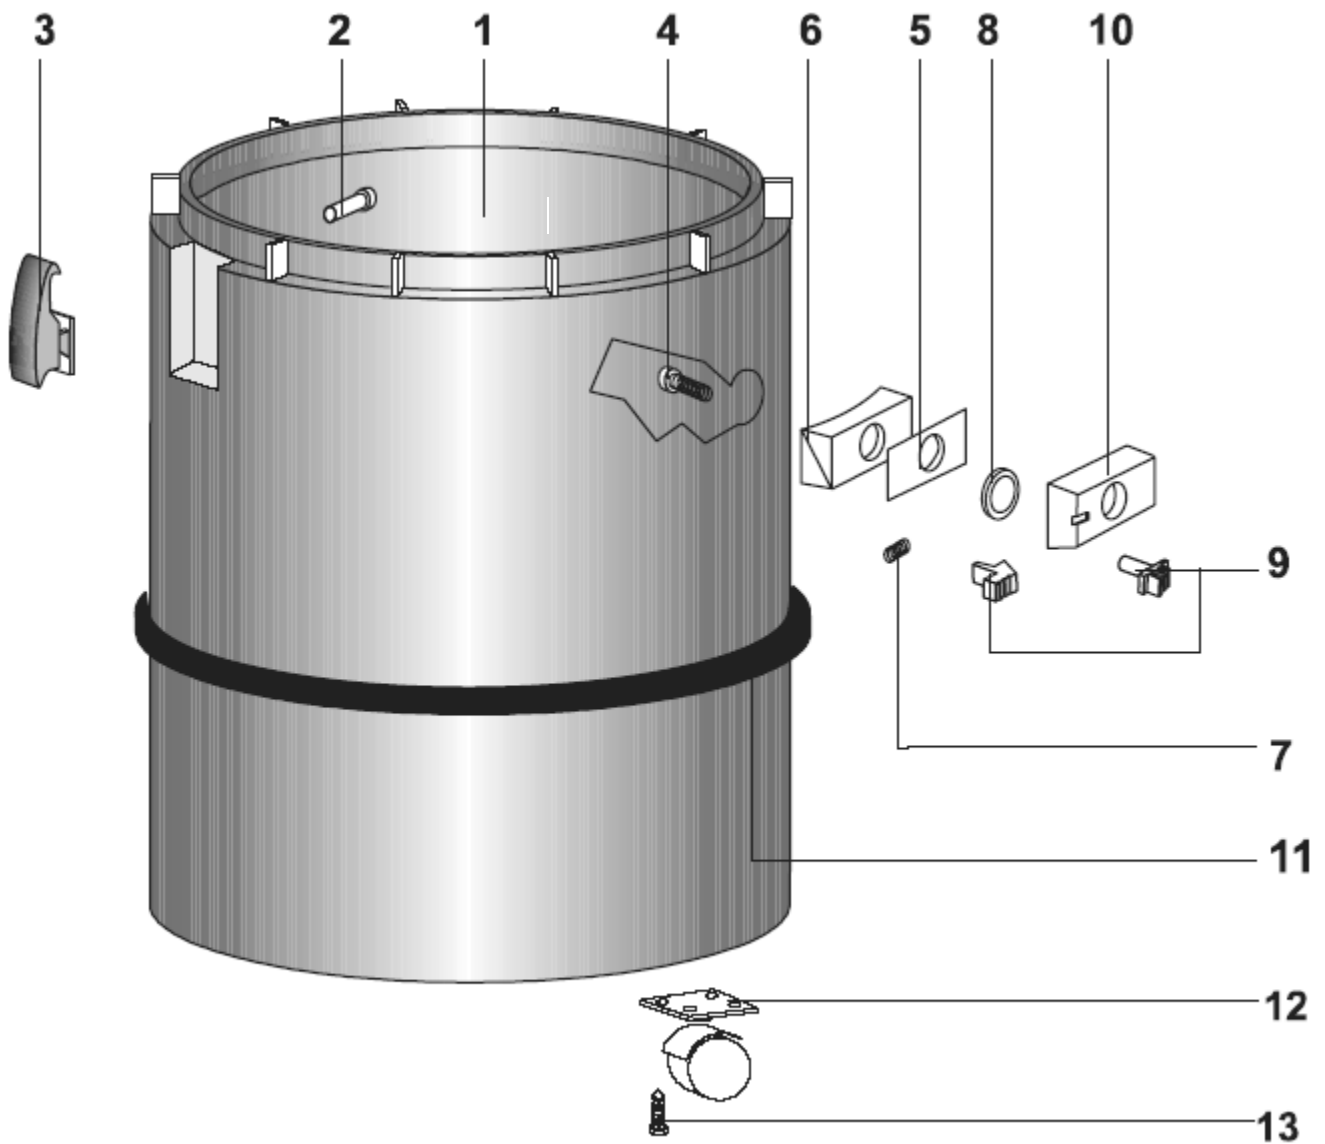

Waste tank WD and WDC (new)

30WD, 30WDC, 40WD, 40WDC

21-02-2015

Part List ID

WDC18

7

Waste tank WD and WDC (new)

30WD, 30WDC, 40WD, 40WDC

21-02-2015

Part List ID

WDC18

8

Pos	Part no.	Qty	Description
1	7090655	1	CONTAINER WDC30-11/WD30-1 WDC 30
1	7090657	1	CONTAINER WD40 WDC 40
2	1814709	1	TUBULAR RIVET 4.8X13.0X18.0
3	7090565	2	COMPLETE HOOK
4	7090566	1	SCREW M5X30
5	7090663	1	GASKET Ø 38
6	7090654	1	BRACKET FOR INTAKE UNION
7	7090653	1	SPRING
8	7090652	1	INTERNAL INTAKE UNION
9	7090650	1	CHECK CLIP - 2 PARTS
10	7090651	1	INTAKE UNION
11	7090661	1	FENDER
12	7090664	5	WHEEL Ø 42