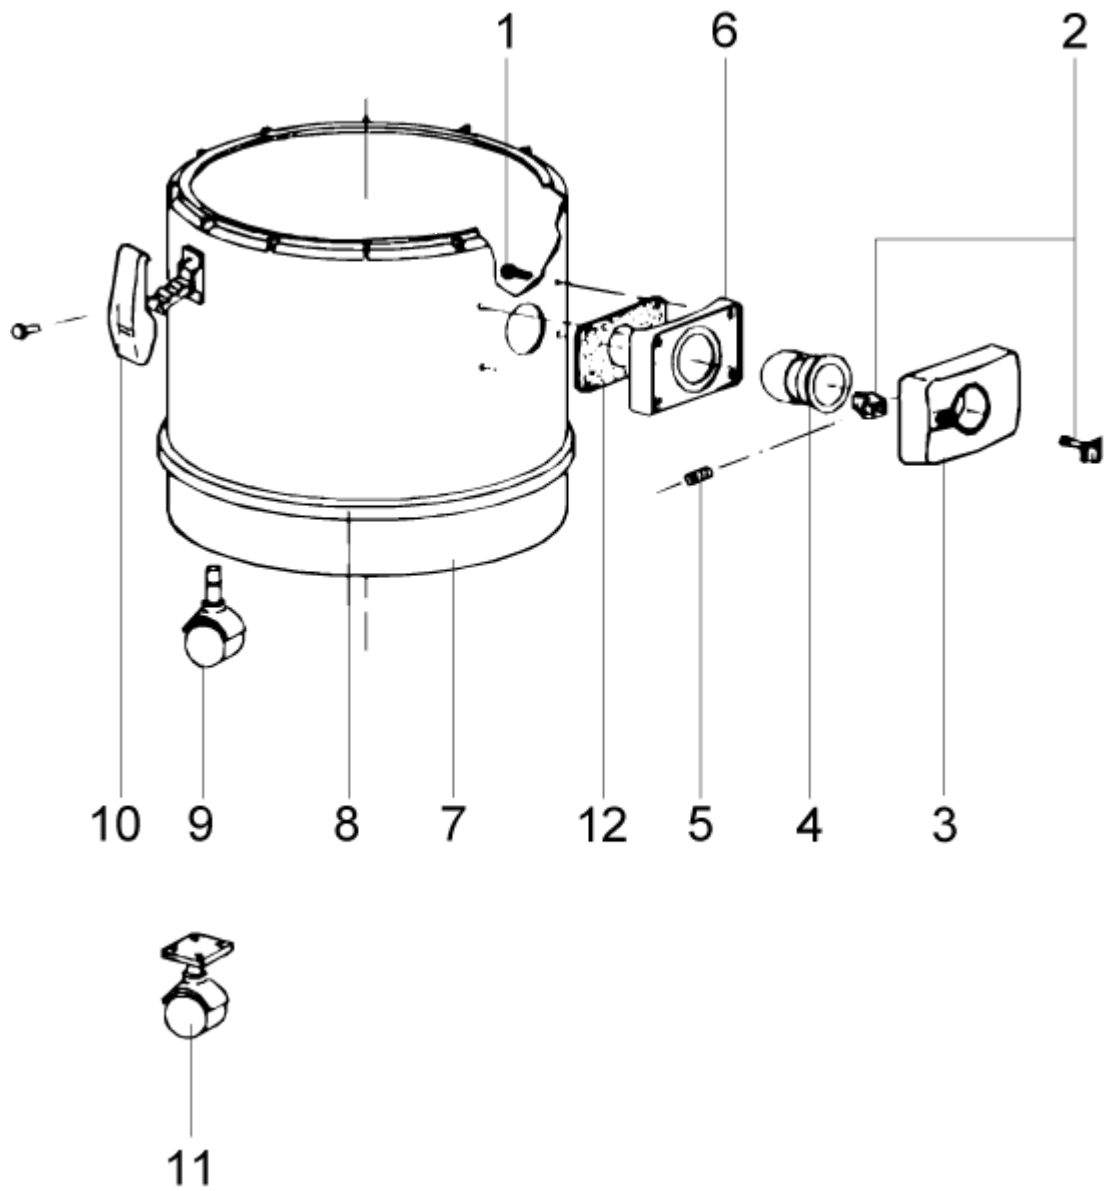

Tank WD (old)

30WD, 30WDC, 40WD, 40WDC

21-02-2015

Part List ID
WD3006

13

Tank WD (old)

30WD, 30WDC, 40WD, 40WDC

21-02-2015

Part List ID
WD3006

14

Pos	Part no.	Qty	Description
1	7090566	1	SCREW M5X30
2	7090650	1	CHECK CLIP - 2 PARTS
3	7090651	1	INTAKE UNION
4	7090652	1	INTERNAL INTAKE UNION
5	7090653	1	SPRING
6	7090654	1	BRACKET FOR INTAKE UNION
7	7090655	1	CONTAINER WDC30-11/WD30-1 WD30
7	7090657	1	CONTAINER WD40 WD40
8	7090661	1	FENDER
9	7090662	4	WHEEL
10	7090565	2	COMPLETE HOOK
11	7090664	4	WHEEL Ø 42
12	7090663	1	GASKET Ø 38