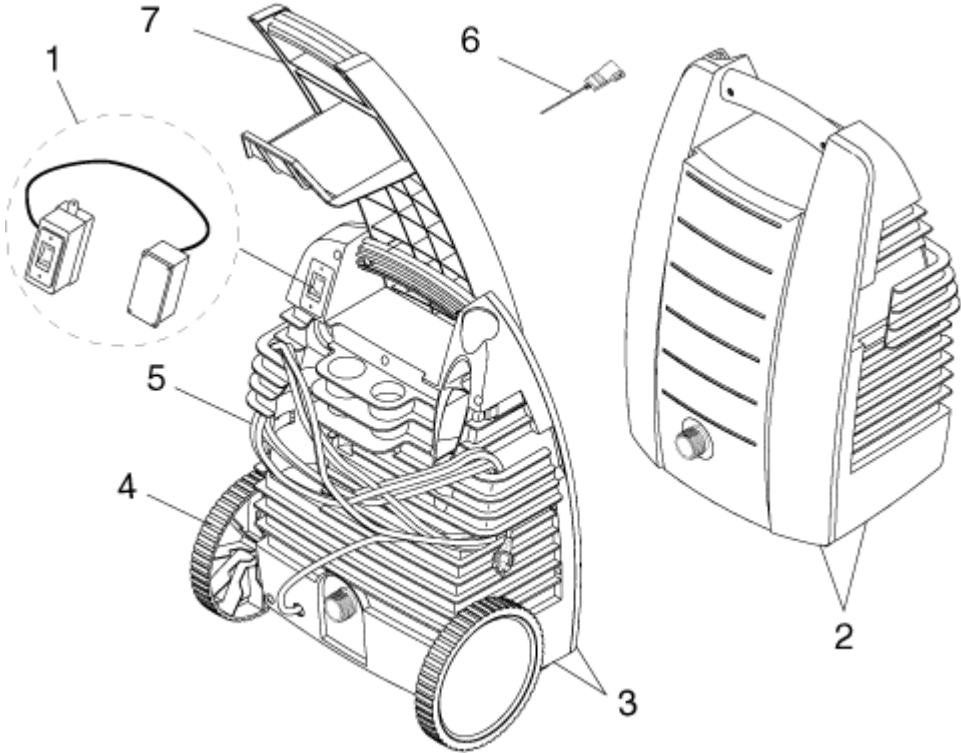

08-02-2015

Table of Contents

C100.2

Overview	3
Default accessories	5

Overview

C100.2

08-02-2015

Part List ID
C100202

3

Overview

C100.2

08-02-2015

Part List ID
C100202

4

Pos	Part no.	Qty	Description
1	126486810	1	SWITCH COMPLETE
2	126486811	1	CABINET FRONT REAR PART BASIC
3	126486812	1	CABINET FRONT REAR PART
4	126486813	2	WHEEL See Service technical info CPW 010
5		1	NOTE COMMENT Cable
6	6520844	1	CLEANING TOOL BLACK
7	126486814	1	DRIVE HANDLE