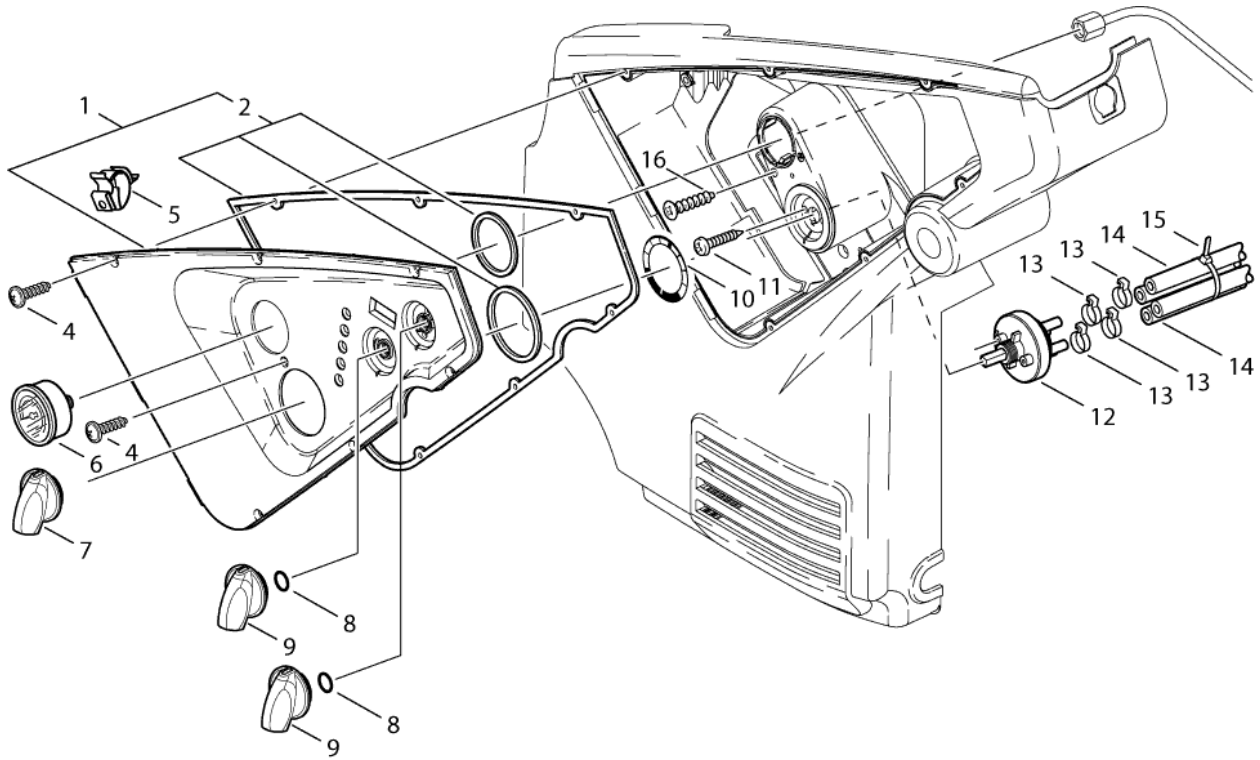

Pos.	Artikel-Nr.	Menge	Variante	Notes
01	301001825	1	Kabel 4polig	
02	301000732	1	Thermosicherung	
03	3803780	2	Tülle	[1]
04	301001196	1	Schwimmerschalter	
05	301000615	1	Deckel	
06	301002458	1	Reedschalter	
07	301000729	1	Fotodiode	
08	301000731	1	Schalter	[2]
09	301000730	1	Temperaturfühler	
10	1081	1	Überwurfmutter DIN 3870-A L 12 St/zn	
11	28877	1	Schalter	
12	301001091	1	Seil	
13	4059	4	Kabelband 3,6x1,1x110 natur PA	
14	301000719	1	Leitung	[3]
14	301000720	1	Leitung	[4]
15	301001845	1	Netzkabel H07RN-F	[5]
16	909100198	1	Schnur Befestigung	
17	909100020	1	Sechskantmutter M25x1,5 EN 50262 PA	
18	301000833	1	Leitung	[3]
18	301001466	1	Netzleitung SOW AWG12/4X1	[6]
19	301002391	1	Kabel 4polig 550V Trafo	[3]

Part Notes:

- [1] - 500V = 3 pcs.
- [2] - 250V 0,1A
- [3] - 500V
- [4] - 400V/4G1,5
- [5] - *EU* H07RN-F 4G2,5X6
- [6] - *US*