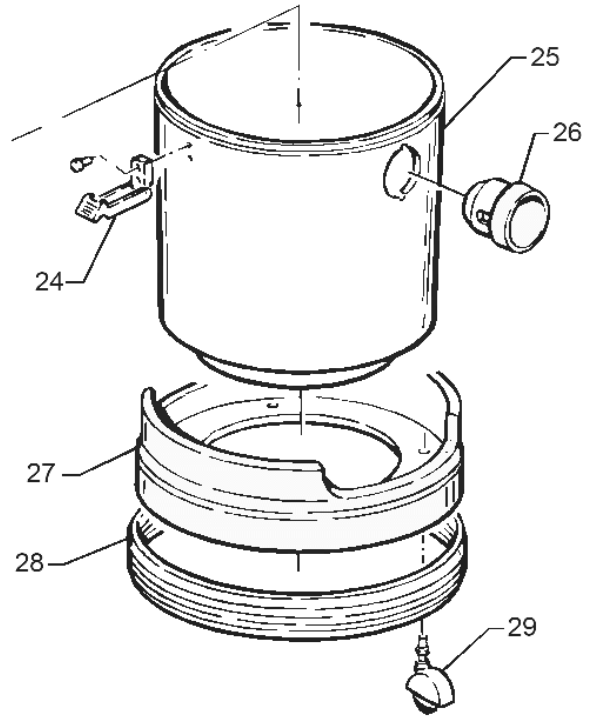

Summary

WET and DRY

15-02-2015

Part List ID
WETDRY02

3

Summary

WET and DRY

15-02-2015

Part List ID
WE1DRY02

4

Pos	Part no.	Qty	Description
1	7090501	1	COVER. WET DRY -NOW GRE
2	7090502	1	RUBBER CAP. WET DRY
3	7090503	1	RUBBER BUSH. WET DRY
4	7090504	1	PUSH BUTTON SWITCH. WET
5	7090505	1	INTERMEDIATE COVER -NOW G
6	7090506	1	ELECTRIC CABLE. EUR-UK EUR (, UK)
7	7090507	2	AIR OUTLET FILTER. WET AND
8	7090508	1	NOISE REDUCTION FILTER. W
9	7090509	1	CABLE FASTENER. WET DRY
11	7090511	1	NOISE RED. CAPACITOR. W
12	7091019	1	SET OF WIRES
13	7090513	1	GASKET. WET DRY
14	7090514	1	BACK-UP RING FOR MOTOR. W
15	7090515	1	NOISE REDUCTION FILTER. W
16	7090516	1	MOTOR 1A213-230V 1P WET
17	7090517	1	NOISE REDUCTION GASKET. W
18	7090518	1	GASKET FOR MOTOR. WET D
19	7090519	1	FLOAT. WET DRY
20	7090520	1	SEAL CONSOLE. WET DRY
21	7090521	1	GASKET FOR CONTAINER Ø 6MM
24	7090674	2	COMPLETE HOOK. WET AND DRY
25	7090675	1	CONTAINER 20 L. WET DR
26	7090676	1	INTAKE UNION. WET DRY
27	7090677	1	CARRIAGE. WET DRY
28	7090678	1	FENDER. WET DRY
29	7090679	4	WHEEL WET DRY
30	7090737	10	SCREW 4.2X16
31	7090738	2	SCREW 3.5X13
42	7090522	2	CARBON BRUSH WET DRY