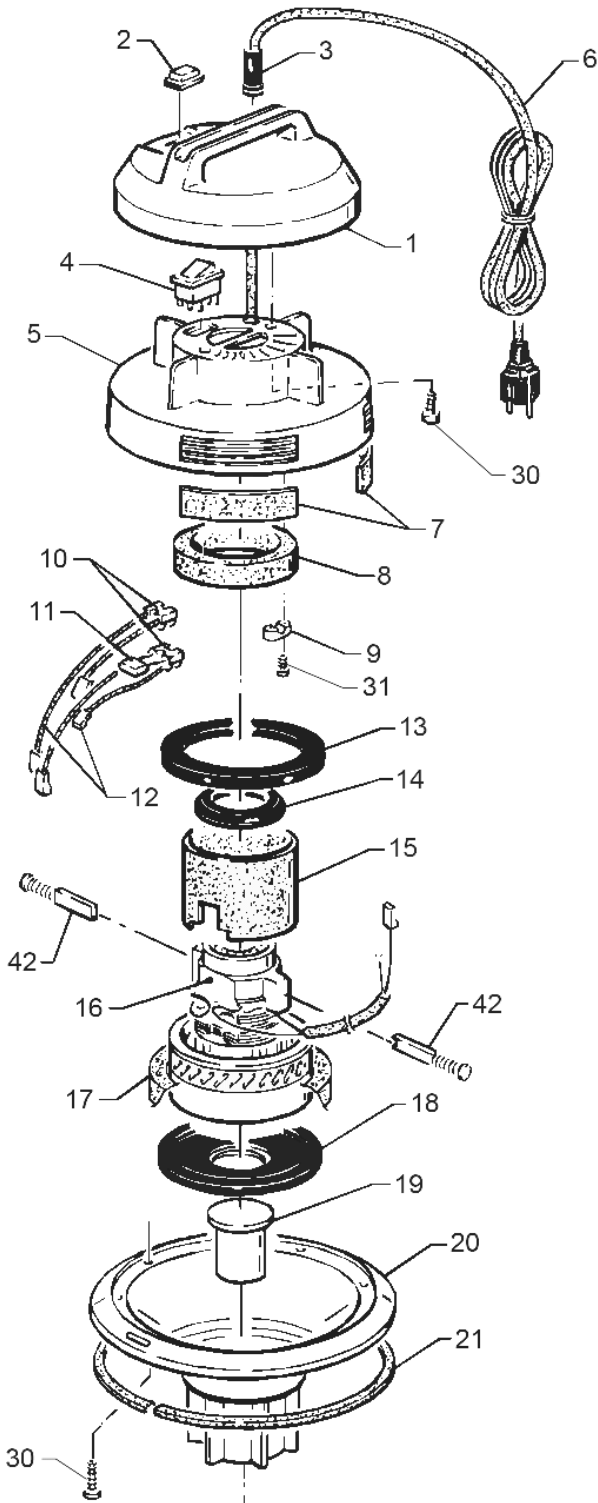

Summary

3

Summary

WET and DRY

15-02-2015

Part List ID
WETDRY02

3

Summary

WET and DRY

15-02-2015

Part List ID
WE1DRY02

4

Pos	Part no.	Qty	Description
1	7090501	1	COVER. WET DRY -NOW GRE
2	7090502	1	RUBBER CAP. WET DRY
3	7090503	1	RUBBER BUSH. WET DRY
4	7090504	1	PUSH BUTTON SWITCH. WET
5	7090505	1	INTERMEDIATE COVER -NOW G
6	7090506	1	ELECTRIC CABLE. EUR-UK EUR (, UK)
7	7090507	2	AIR OUTLET FILTER. WET AND
8	7090508	1	NOISE REDUCTION FILTER. W
9	7090509	1	CABLE FASTENER. WET DRY
11	7090511	1	NOISE RED. CAPACITOR. W
12	7091019	1	SET OF WIRES
13	7090513	1	GASKET. WET DRY
14	7090514	1	BACK-UP RING FOR MOTOR. W
15	7090515	1	NOISE REDUCTION FILTER. W
16	7090516	1	MOTOR 1A213-230V 1P WET
17	7090517	1	NOISE REDUCTION GASKET. W
18	7090518	1	GASKET FOR MOTOR. WET D
19	7090519	1	FLOAT. WET DRY
20	7090520	1	SEAL CONSOLE. WET DRY
21	7090521	1	GASKET FOR CONTAINER Ø 6MM
24	7090674	2	COMPLETE HOOK. WET AND DRY
25	7090675	1	CONTAINER 20 L. WET DR
26	7090676	1	INTAKE UNION. WET DRY
27	7090677	1	CARRIAGE. WET DRY
28	7090678	1	FENDER. WET DRY
29	7090679	4	WHEEL WET DRY
30	7090737	10	SCREW 4.2X16
31	7090738	2	SCREW 3.5X13
42	7090522	2	CARBON BRUSH WET DRY