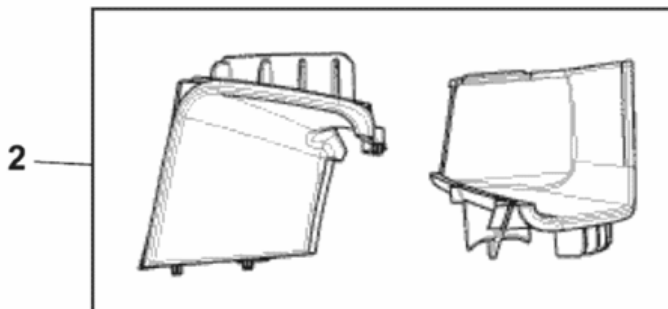

Cord set

Nilfisk Power

15-08-2014

ET-Liste-Nr. A1615

5

Cord with plug/socket for bracket			
	Voltage	Plug type	
EU	220-240		
UK	220-240		
AUS/NZ	220-240		

Cord set

Nilfisk Power