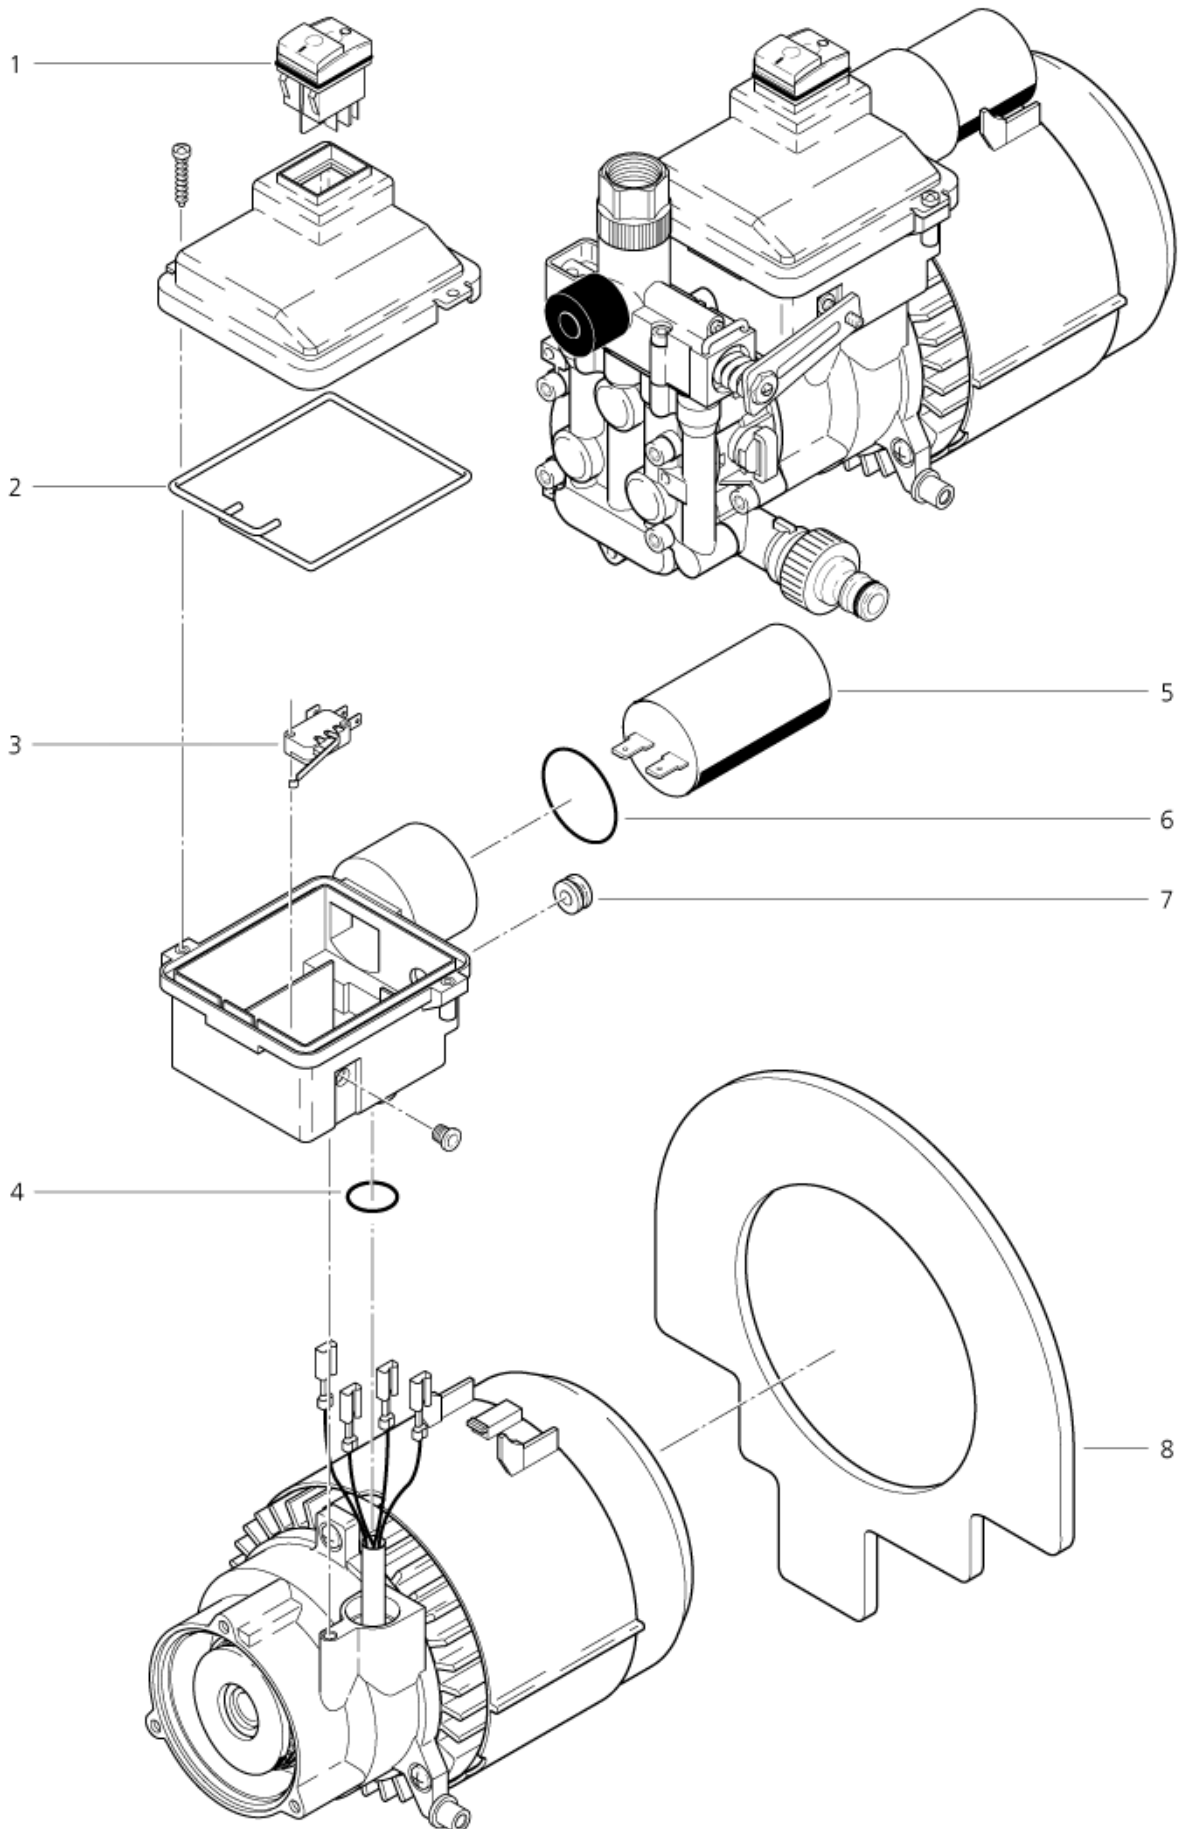

Electric parts 300

AQUA 300, 400, 600

14-02-2015

Part List ID
AQUA306

15

Electric parts 300

AQUA 300, 400, 600

14-02-2015

Part List ID
AQUA306

16

Pos	Part no.	Qty	Description
1	61887	1	ON/OFF SWITCH SIGNAL LUX
2	101406054	1	SPONGE RUBBER Ø 4 1M
3	61888	1	MICROSWITCH
4	19696	1	O-RING 16.0X2.65 DIN 3771 NBR70
5	60647	1	CONDENSER
6	2856	1	O-RING 36.0X2.0 NBR70
7	60270	1	CABLE BUSHING D9.5X4.5
8	62094	1	LUFTSCHOTT