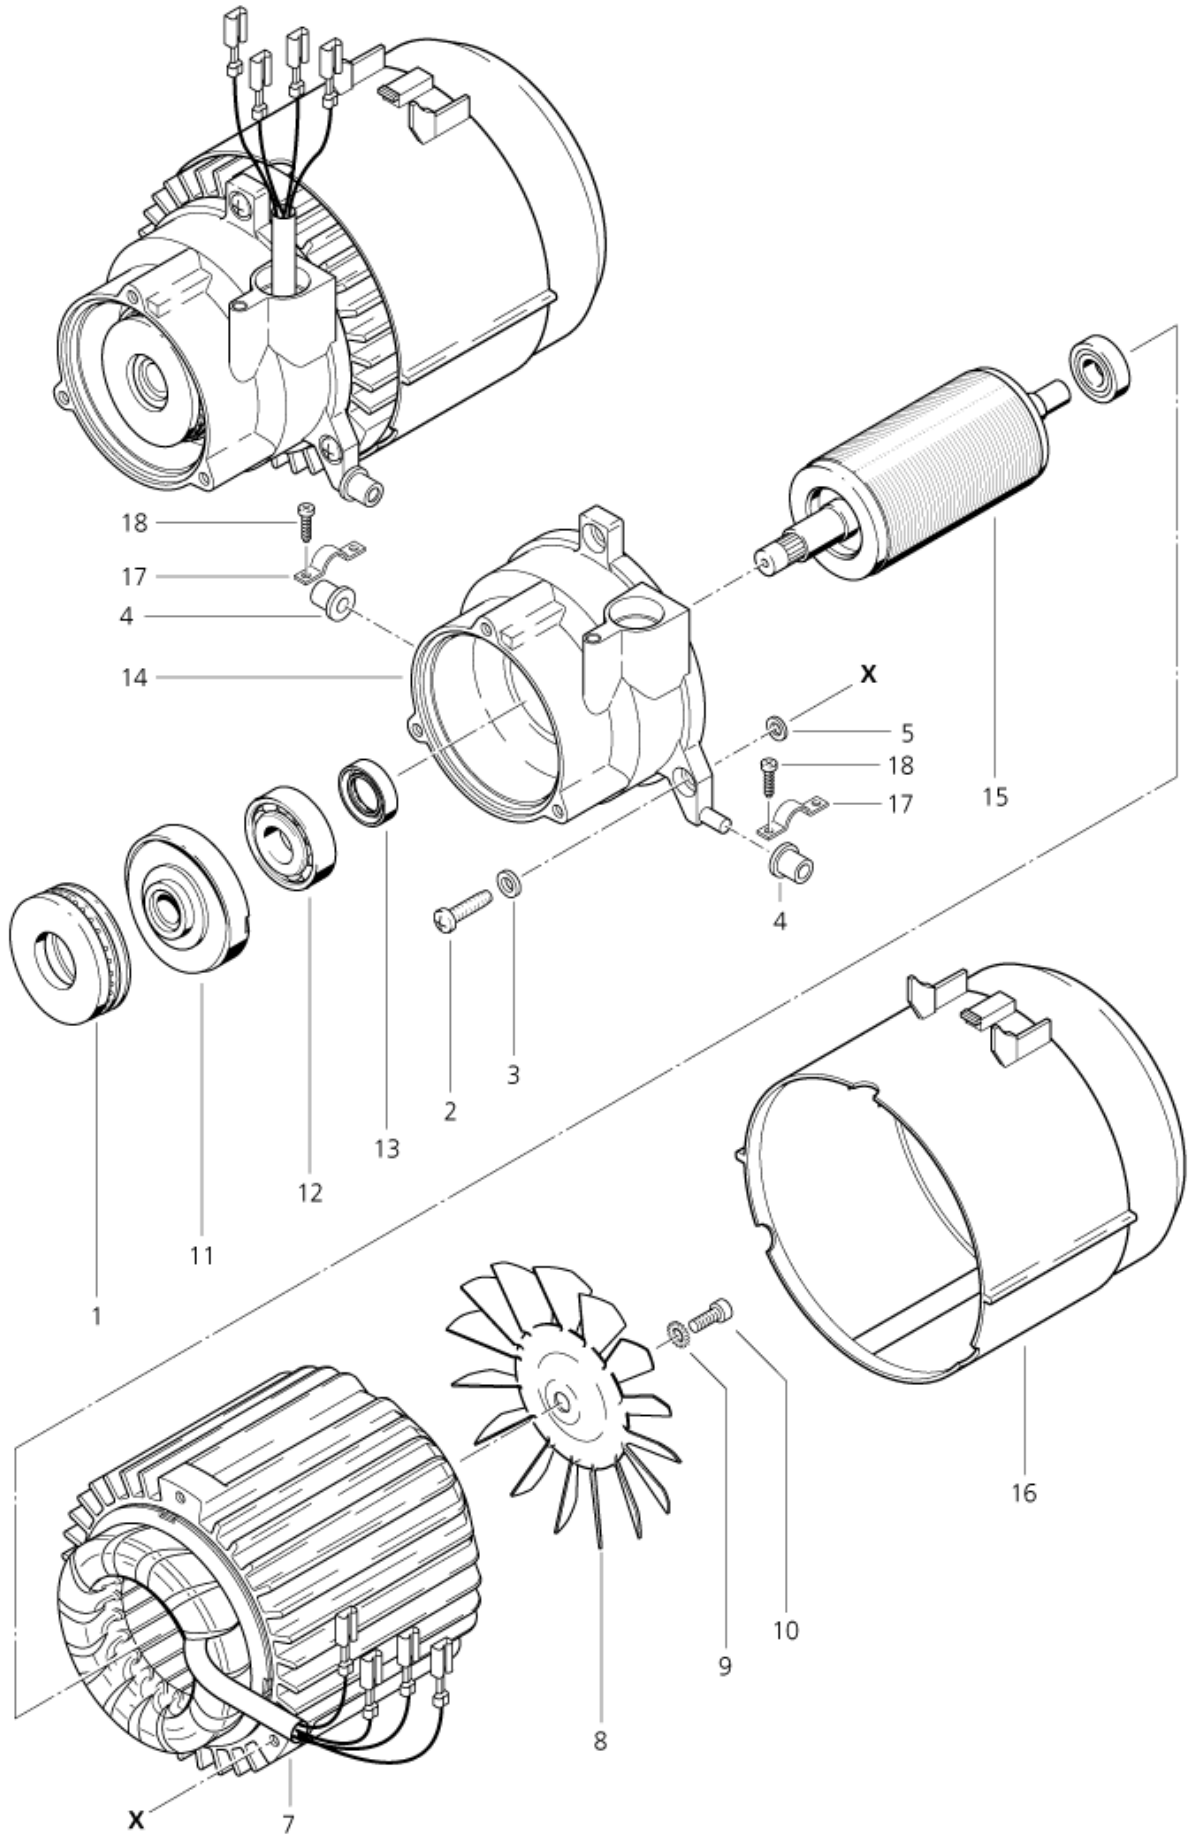

Motor 300

AQUA 300, 400, 600

14-02-2015

Part List ID
AQUA304

7

Motor 300

AQUA 300, 400, 600

14-02-2015

Part List ID
AQUA304

8

Pos	Part no.	Qty	Description
1	61889	1	BEARING SET
2		1	NOTE COMMENT SOCKET HEAD CAP SCREW
3		1	NOTE COMMENT WASHER A 5,3 DIN 125
4	60268	1	SLEEVE WITH COLLAR 20X12.
5		1	NOTE COMMENT WASHER A6,4 DIN 9021
7	301000867	1	STATOR + ROTOR 1.8KW 23
8	54566	1	FAN
9		1	NOTE COMMENT SERRATED LOCK WASHER A 5,3 D
10		1	NOTE COMMENT SOCKET HEAD CAP SCREWM5X1
11	63191	1	SWASH PLATE EU,CH,ZA,GB
12	19524	1	ANTI-FRICTION BEARING
13	48445	1	PACKING RING 15X 24X 5
14	63192	1	PUMP HOUSING
15	301000867	1	STATOR + ROTOR 1.8KW 23
16	62978	1	TO FOLLOW
17	29994	1	STRAIN RELIEF BRACKET
18	8520	1	THREADCUTTING SCREW M3.5X13 ISO 7049 ZN