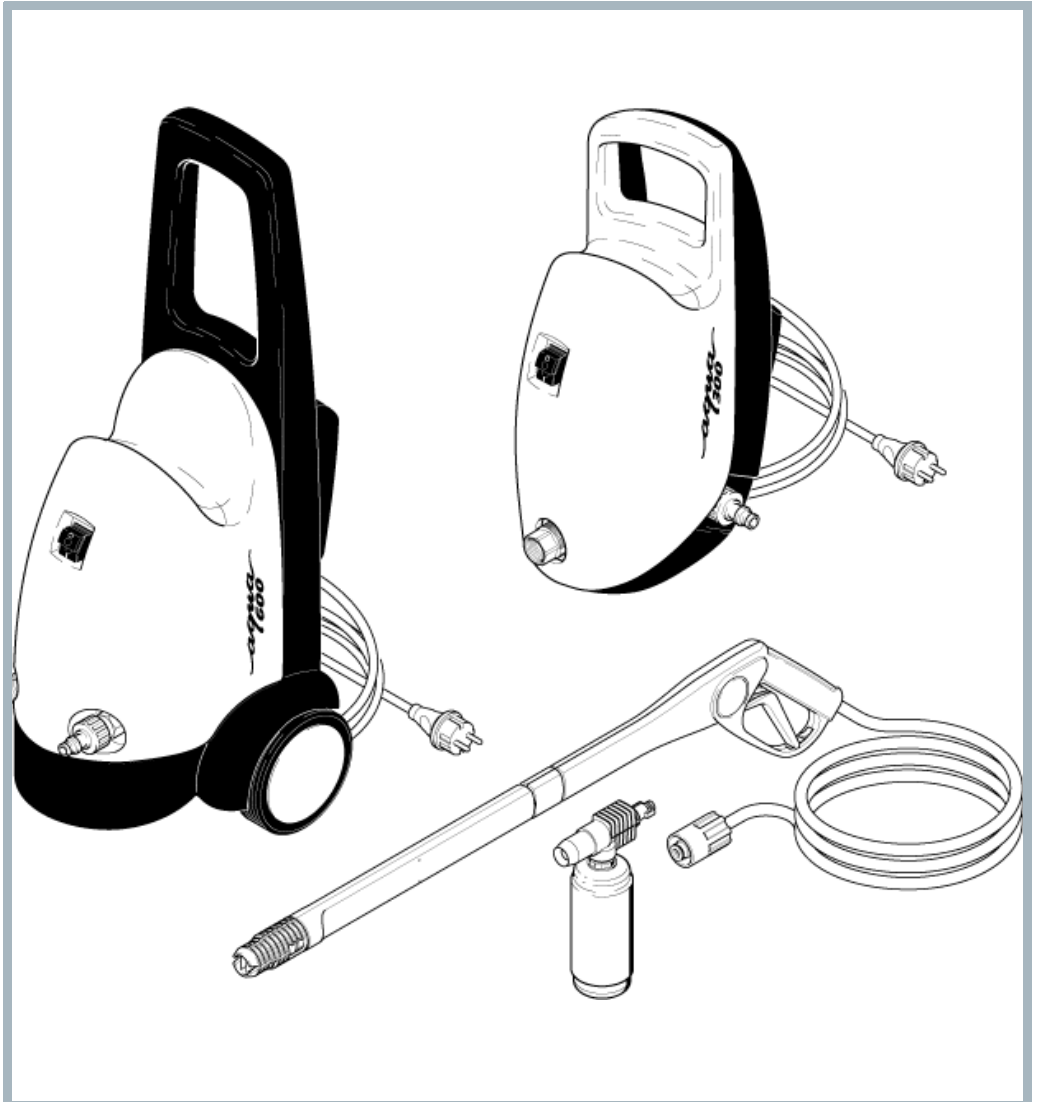

AQUA 300, 400, 600

Model:
AQUA 300
AQUA 400
AQUA 600

Part List US-English

14-02-2015

Nilfisk

www.nilfisk.com

Table of Contents

AQUA 300, 400, 600

Chassis 300	3
Chassis 400, 600	5
Motor 300	7
Motor 400, 600	9
Unloader valve 300	11
Unloader valve 400, 600	13
Electric parts 300	15
Electric parts 400, 600	17
Trigger 300	19
Trigger 400, 600	21
Lances 300	23
Lances 400, 600	25