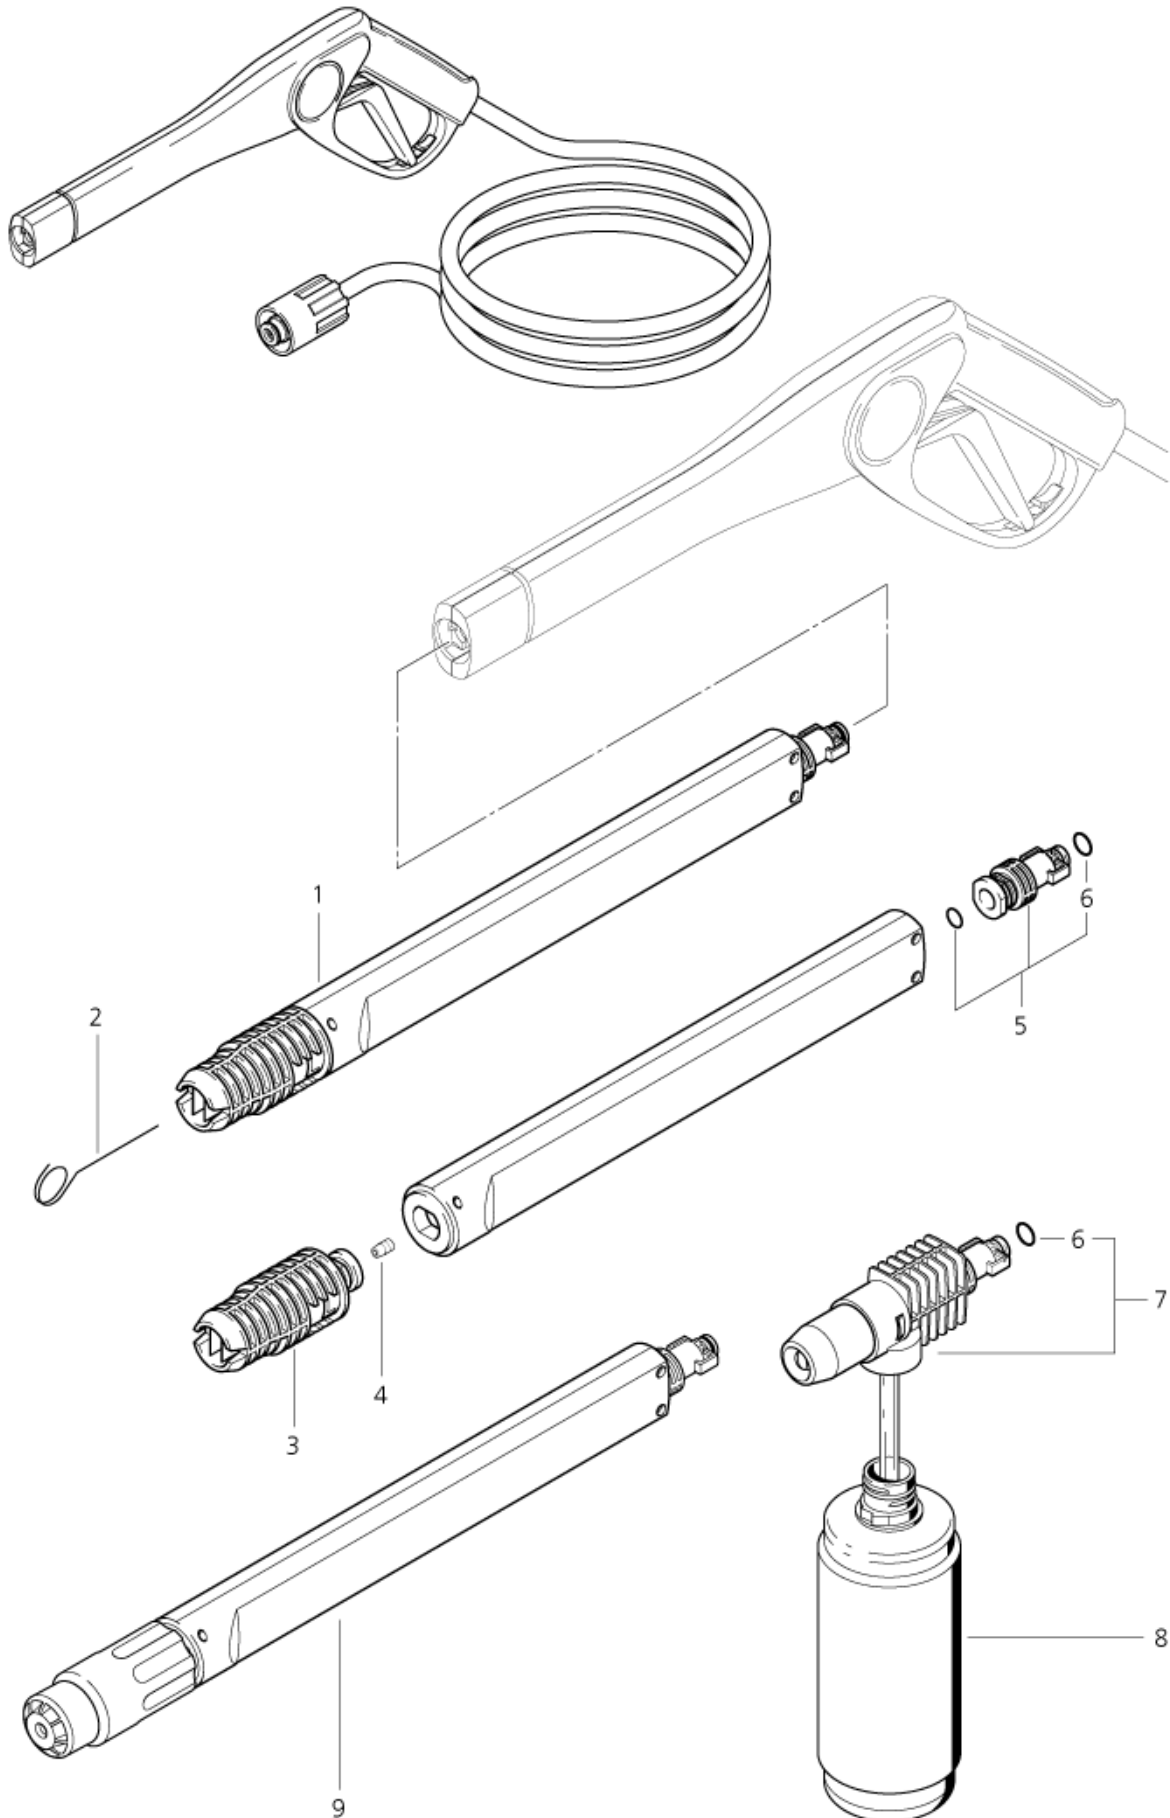

Lances 300

AQUA 300, 400, 600

14-02-2015

Part List ID
AQUA312

23

Lances 300

AQUA 300, 400, 600

14-02-2015

Part List ID
AQUA312

24

Pos	Part no.	Qty	Description
1	62093	1	LANCE FOR AQUA 300
2	45355	1	NEEDLE
3	25210	1	NOZZLE
4	48130	1	HP NOZZLE D1.10 M4 V
5	29606	1	BAYONET CONNECTION W O-RING ALU
6	13700	1	O-RING 7.5X2.65 DIN 3771 NBR70
7	60334	1	FOAM LANCE
8	42607	1	BOTTLE FOR INJECTOR SPRAY
9	60982	1	ROTOR NOZZLE R140 035