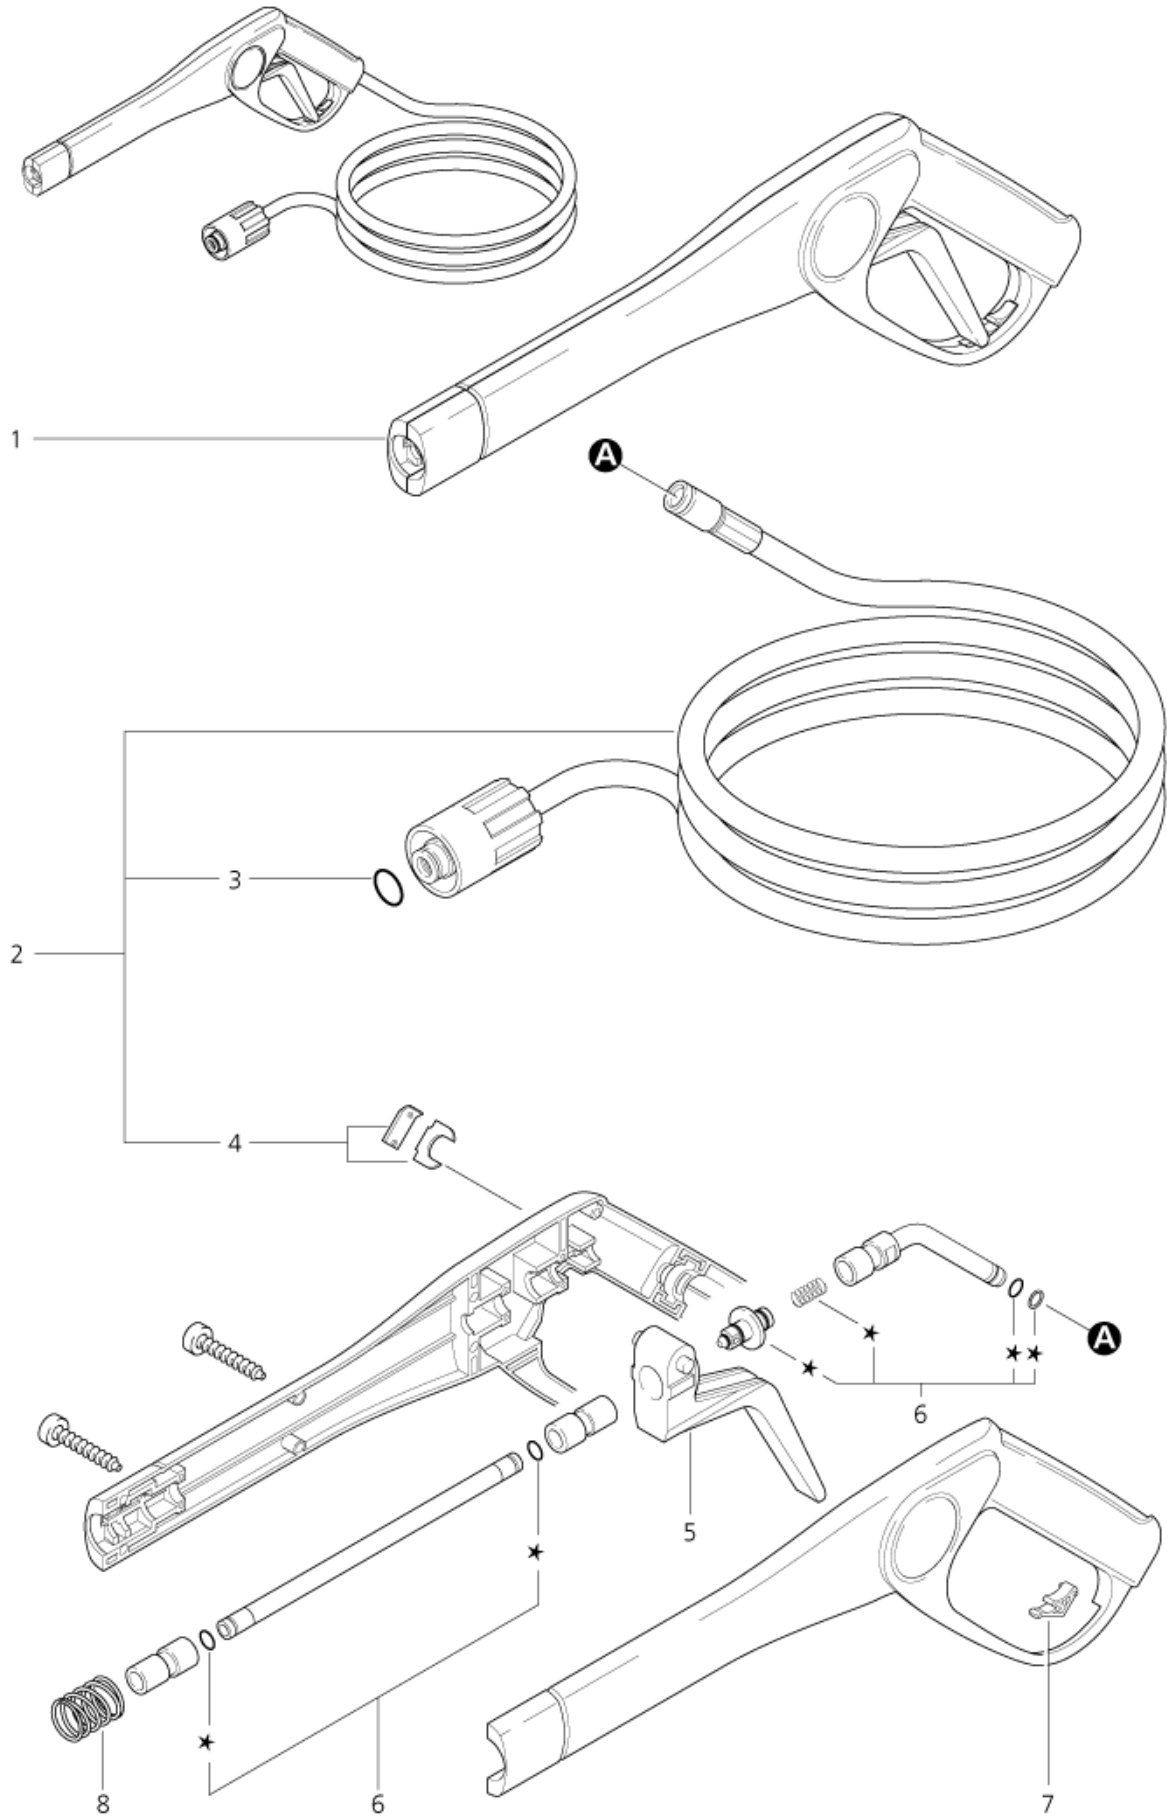

Trigger 400, 600

AQUA 300, 400, 600

14-02-2015

Part List ID
AQUA322

21

Trigger 400, 600

AQUA 300, 400, 600

14-02-2015

Part List ID
AQUA322

22

Pos	Part no.	Qty	Description
1	29496	1	TRIGGER GUN STIHL
2	29497	1	HP HOSE Ø6X7M CPL
3	1381	1	O-RING 14.0x2.0 DIN 3770 NBR70
4	29499	1	CONNECTION FOR HP HOSE Ø6X7M
5	29607	1	LEVER
6	29498	1	PISTON W GASKETS
7	29608	1	SAFETY CATCH
8	63695	1	SPRING 1.60X17.80X24