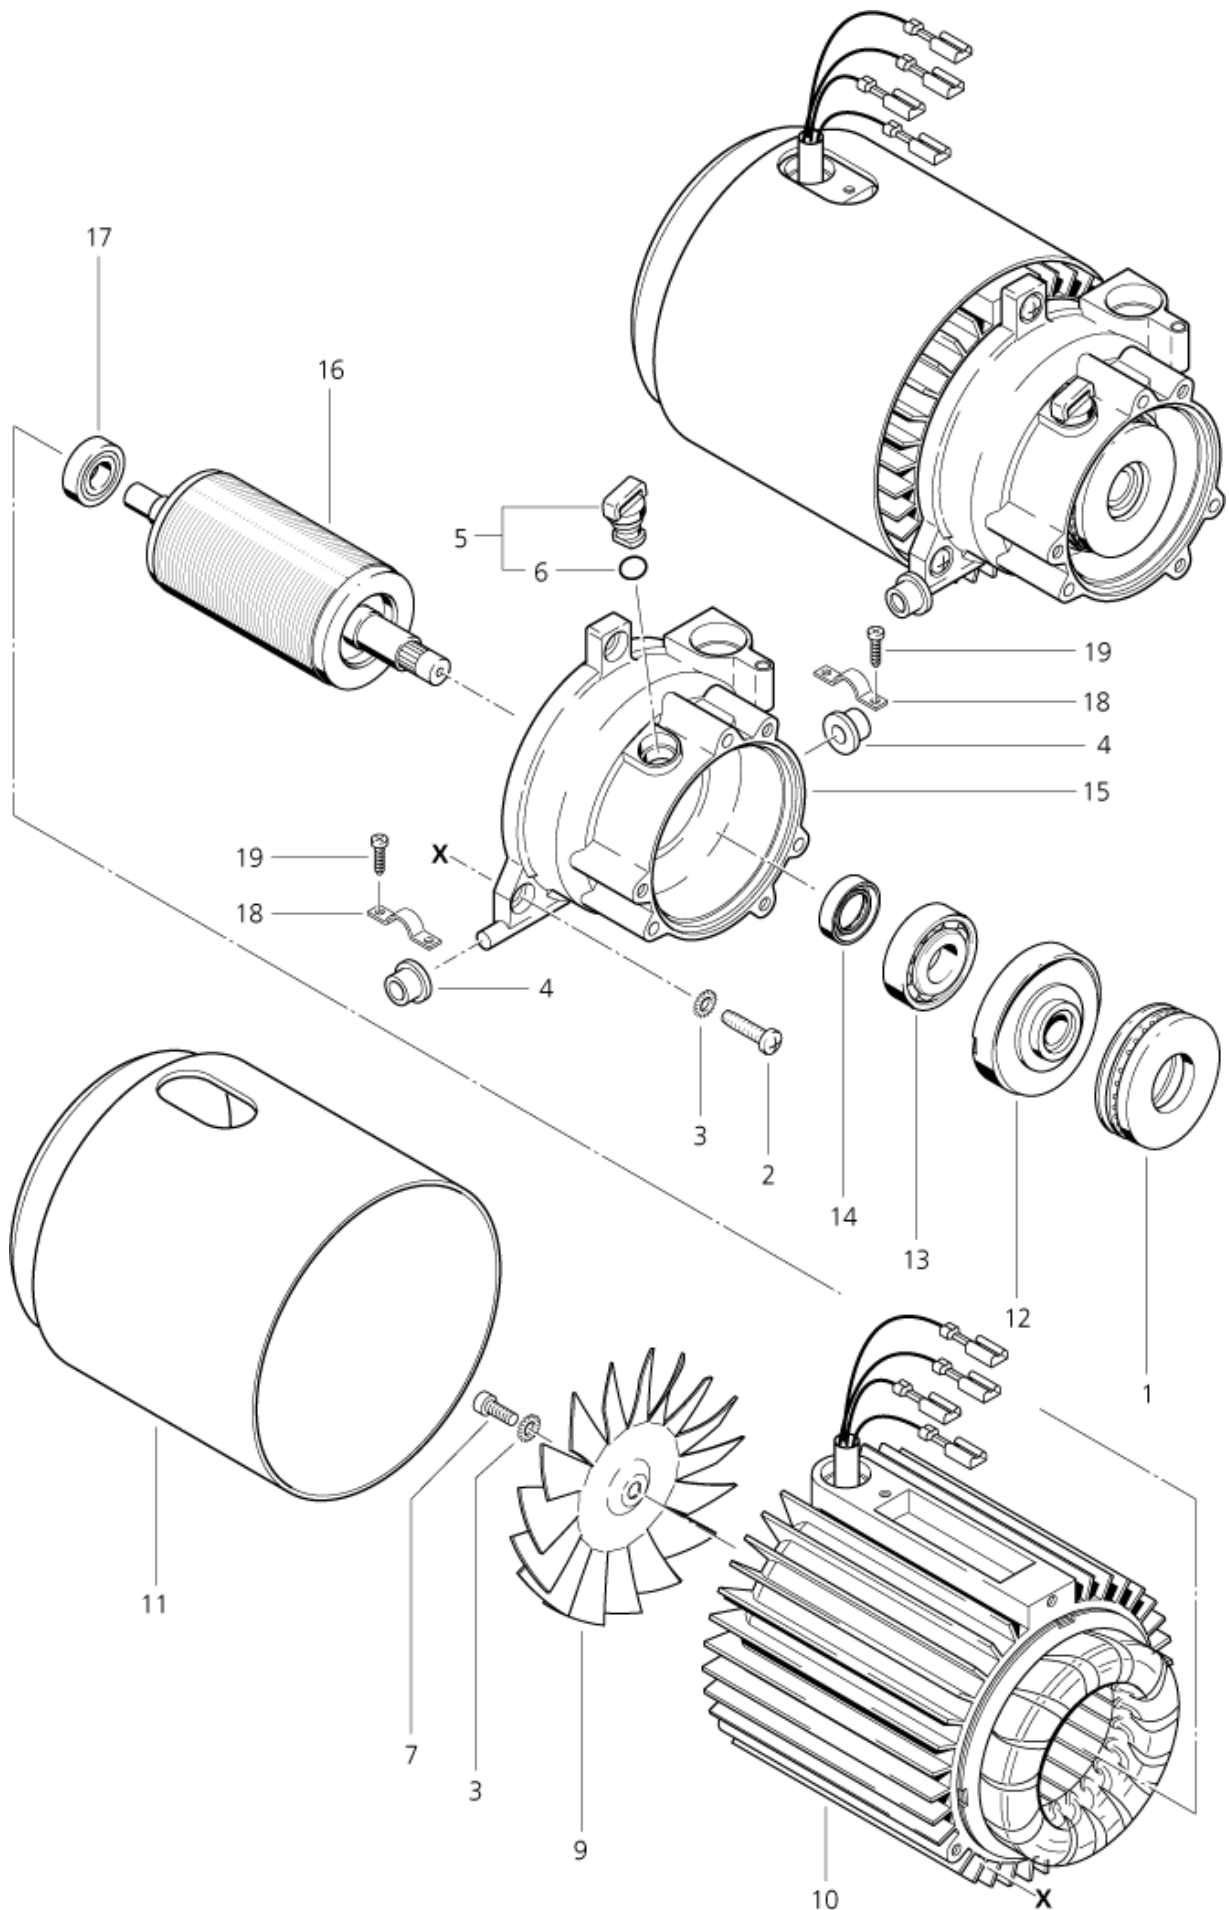

Motor 400, 600

AQUA 300, 400, 600

14-02-2015

Part List ID
AQUA316

9

Motor 400, 600

AQUA 300, 400, 600

14-02-2015

Part List ID
AQUA316

10

Pos	Part no.	Qty	Description
1	42763	1	NEEDLE BEARING
4	60268	1	SLEEVE WITH COLLAR 20X12.
5	62842	1	OIL PLUG W. O-RING
6	12778	1	O-RING 13.3x2.4 SMS 1586 NBR90
9	60535	1	FAN
10	301000870	1	STATOR + ROTOR 2.2KW 230 AQUA 400
11	62980	1	STATOR SLEEVE
12	42560	1	SWASH PLATE
13	29144	1	BEARING
14	42760	1	SHAFT SEAL RING AS 17X 28
15	60269	1	PUMP HOUSING
16	301000866	1	STATOR + ROTOR 230/1/
17	42853	1	ANTI-FRICTION BEARING 600
18	29994	1	STRAIN RELIEF BRACKET
19	8520	1	THREADCUTTING SCREW M3.5X13 ISO 7049 ZN