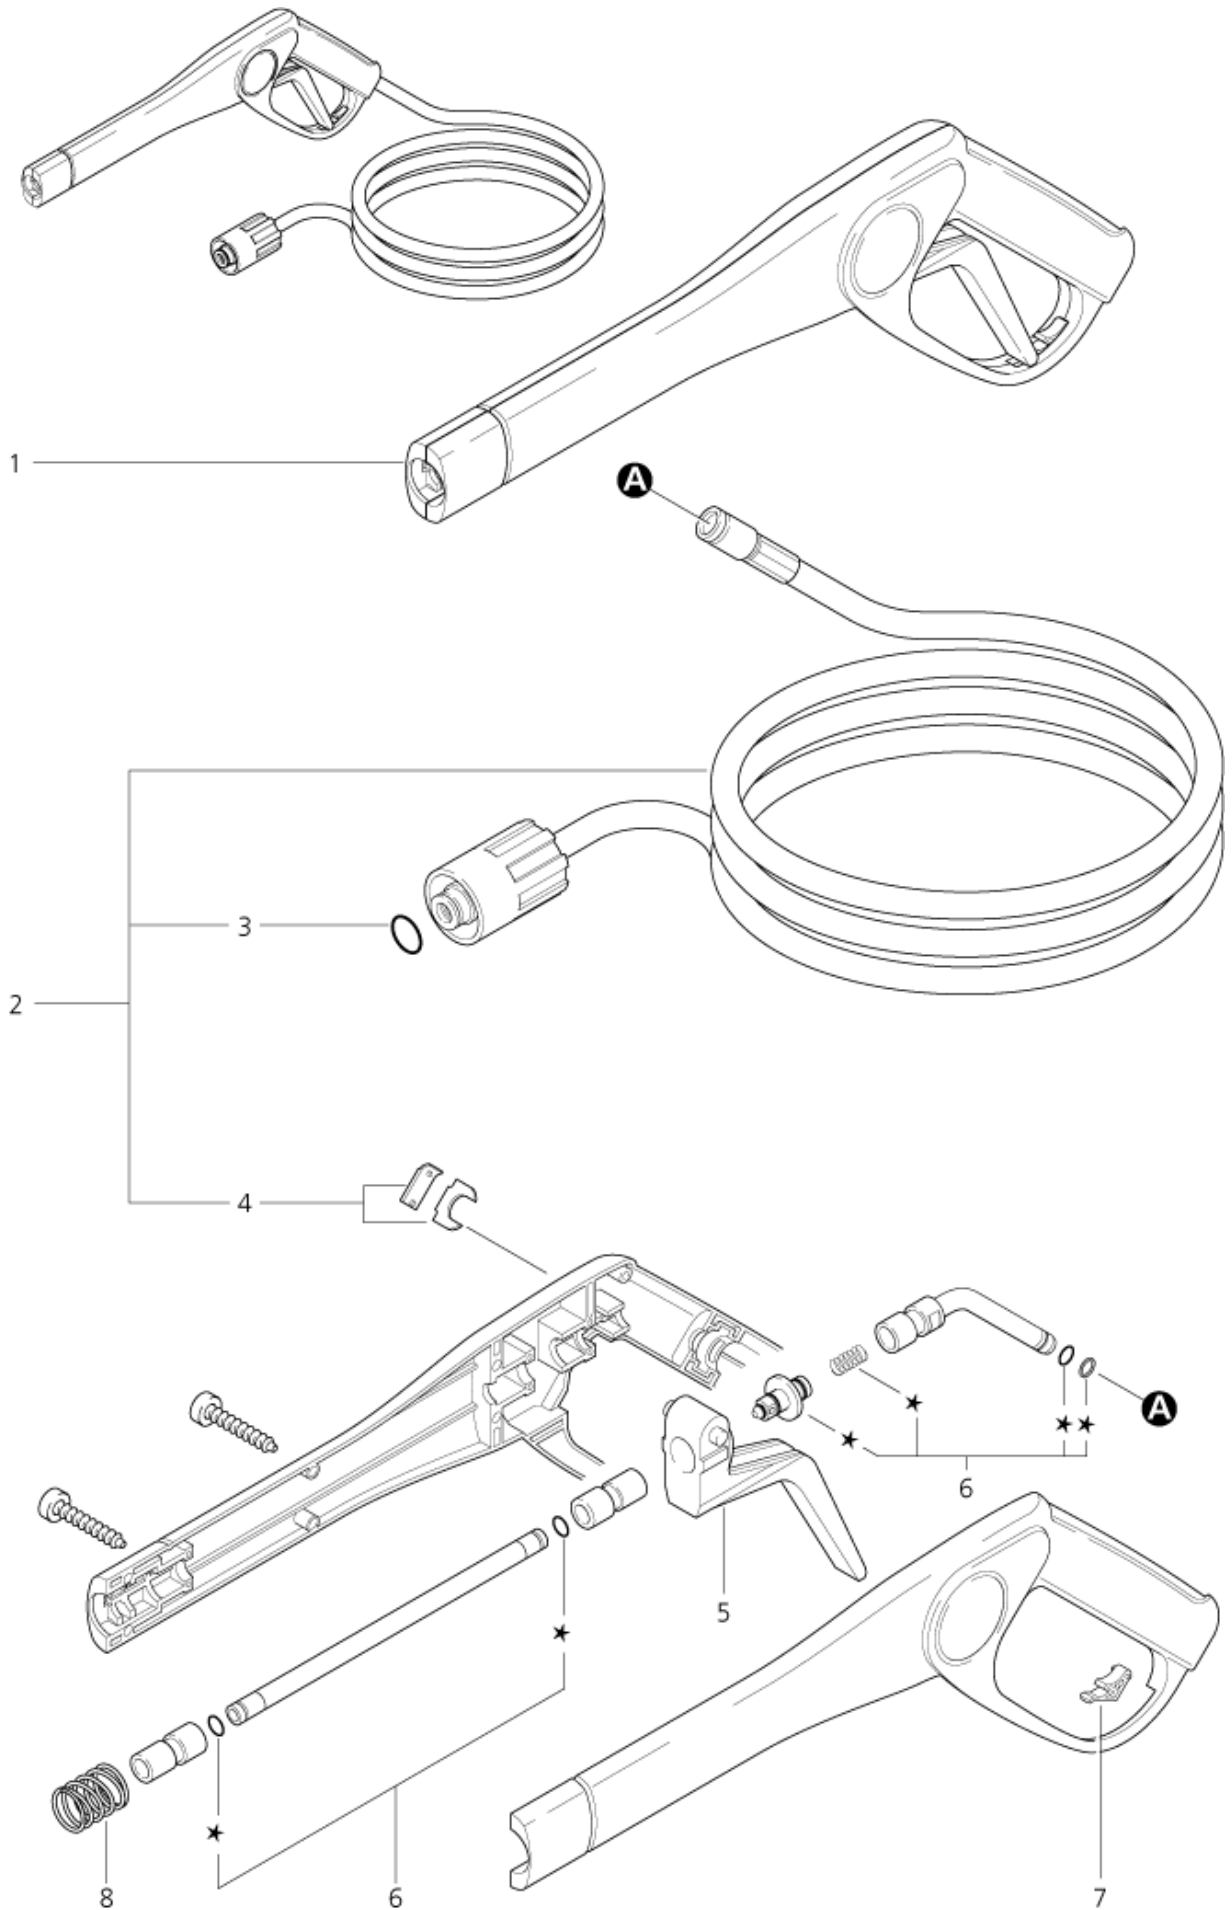

Trigger 300

AQUA 300, 400, 600

14-02-2015

Part List ID
AQUA310

19

Trigger 300

AQUA 300, 400, 600

14-02-2015

Part List ID
AQUA310

20

Pos	Part no.	Qty	Description
1	29496	1	TRIGGER GUN STIHL
2	29497	1	HP HOSE Ø6X7M CPL
3	1381	1	O-RING 14.0x2.0 DIN 3770 NBR70
4	29499	1	CONNECTION FOR HP HOSE Ø6X7M
5	29607	1	LEVER
6	29498	1	PISTON W GASKETS
7	29608	1	SAFETY CATCH
8	63695	1	SPRING 1.60X17.80X24