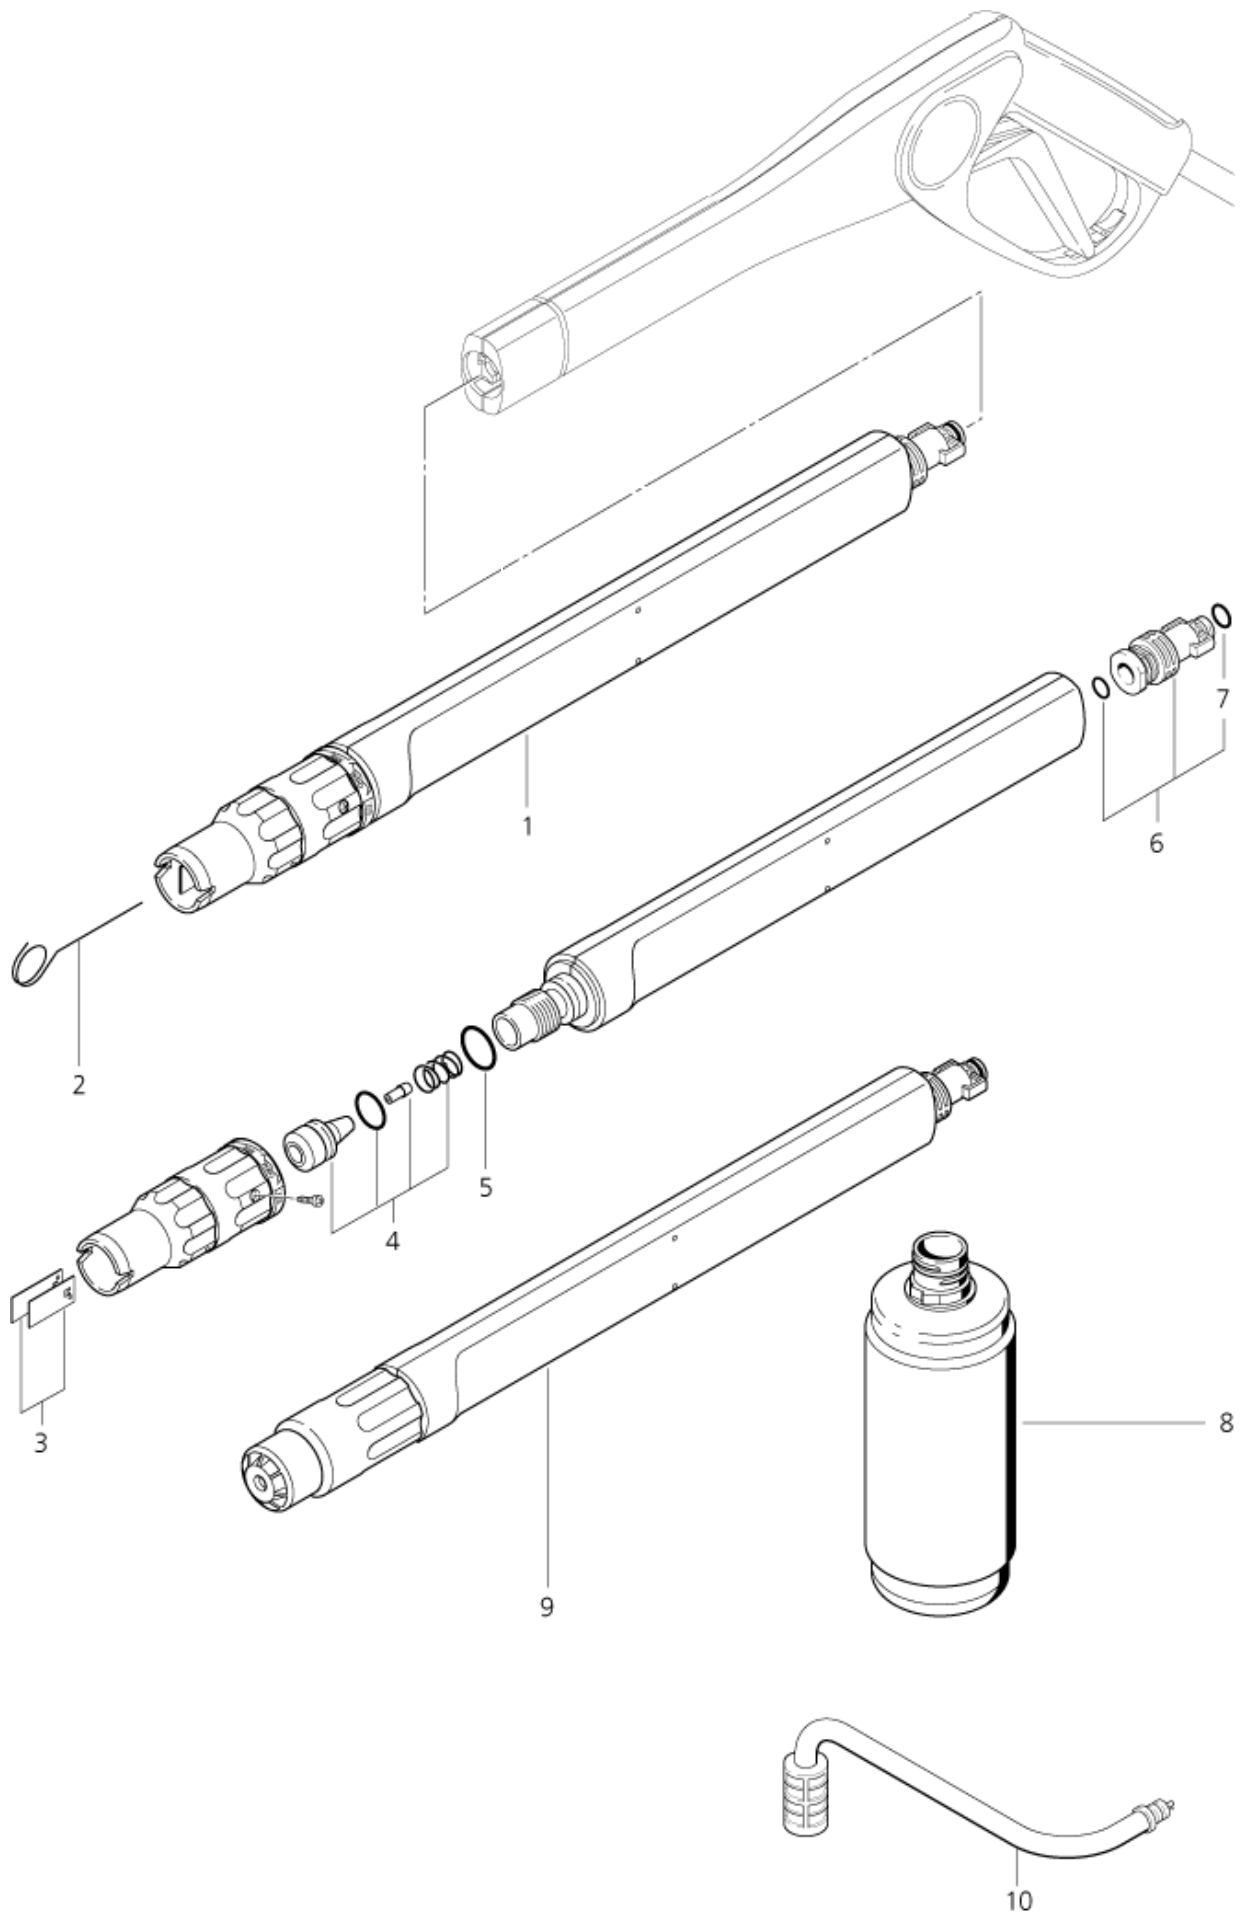

Lances 400, 600

AQUA 300, 400, 600

14-02-2015

Part List ID
AQUA324

25

Lances 400, 600

AQUA 300, 400, 600

14-02-2015

Part List ID
AQUA324

26

Pos	Part no.	Qty	Description	
1	25906	1	LANCE FOR AQUA 600 450MM	AQUA 600
1	61770	1	LANCE FOR AQUA 400	AQUA 400
2	45355	1	NEEDLE	
3	49576	1	PLATE FOR JET FORMER ON S	
4	61769	1	HP NOZZLE D1.15 MS	AQUA 400
4	62092	1	HP NOZZLE D1.20 MS	AQUA 600
5	4029	1	O-RING 18.0X2.5 DIN 3770 NBR70	
6	29606	1	BAYONET CONNECTION W O-RING ALU	
7	13700	1	O-RING 7.5X2.65 DIN 3771 NBR70	
8	42607	1	BOTTLE FOR INJECTOR SPRAY	
9	60982	1	ROTOR NOZZLE R140 035	
10	62091	1	SUCTION PIPE	AQUA 400