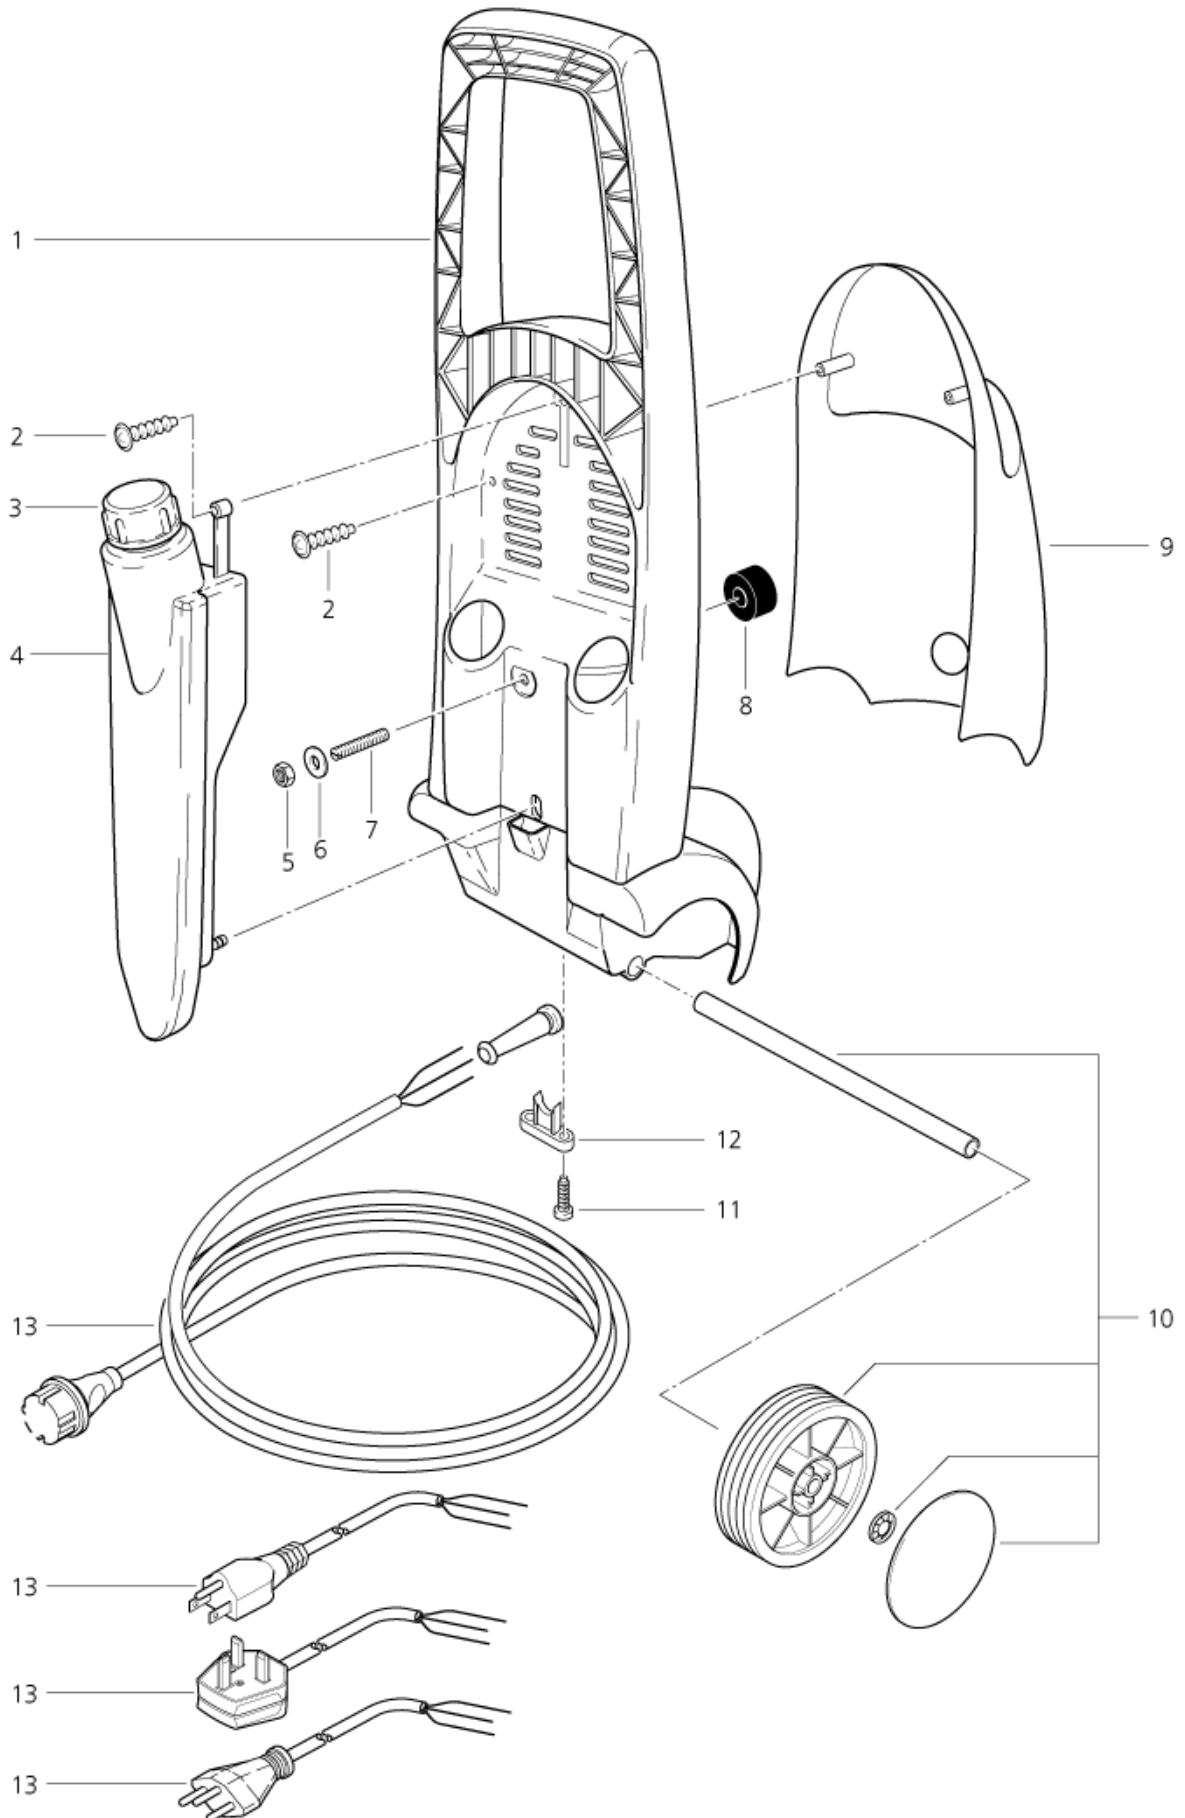

Chassis 400, 600

AQUA 300, 400, 600

14-02-2015

Part List ID
AQUA320

5

Chassis 400, 600

AQUA 300, 400, 600

14-02-2015

Part List ID
AQUA320

6

Pos	Part no.	Qty	Description	
1	61901	1	GEAR CASING	
2	16861	1	SCREW 4X20 WN1412	
3	62097	1	COVER	
4	61902	1	CONTAINER	
7	8903	1	SET SCREW M8X50 DIN 913 VA	
8	26608	1	BUFFER Ø30X20	
9	61897	1	COVER	
10	61903	1	WHEEL SET FOR AQUA 4/600	
11	18086	1	SCREW 2.9X13	
12	61895	1	STRAIN RELIEF CLAMP	
13	10440	1	CABLE H07RN-F 3G1.5X 5.0	CH
13	14503	1	POWER CABLE	ZA
13	32024	1	POWER CORD H07RN-F 3G1.5X 6.5	AU
13	32534	1	CABLE H07RN-F 3G1.0X 5.0	EU
13	55365	1	CABLE SJTW-A 3XAWG14X11.5	US