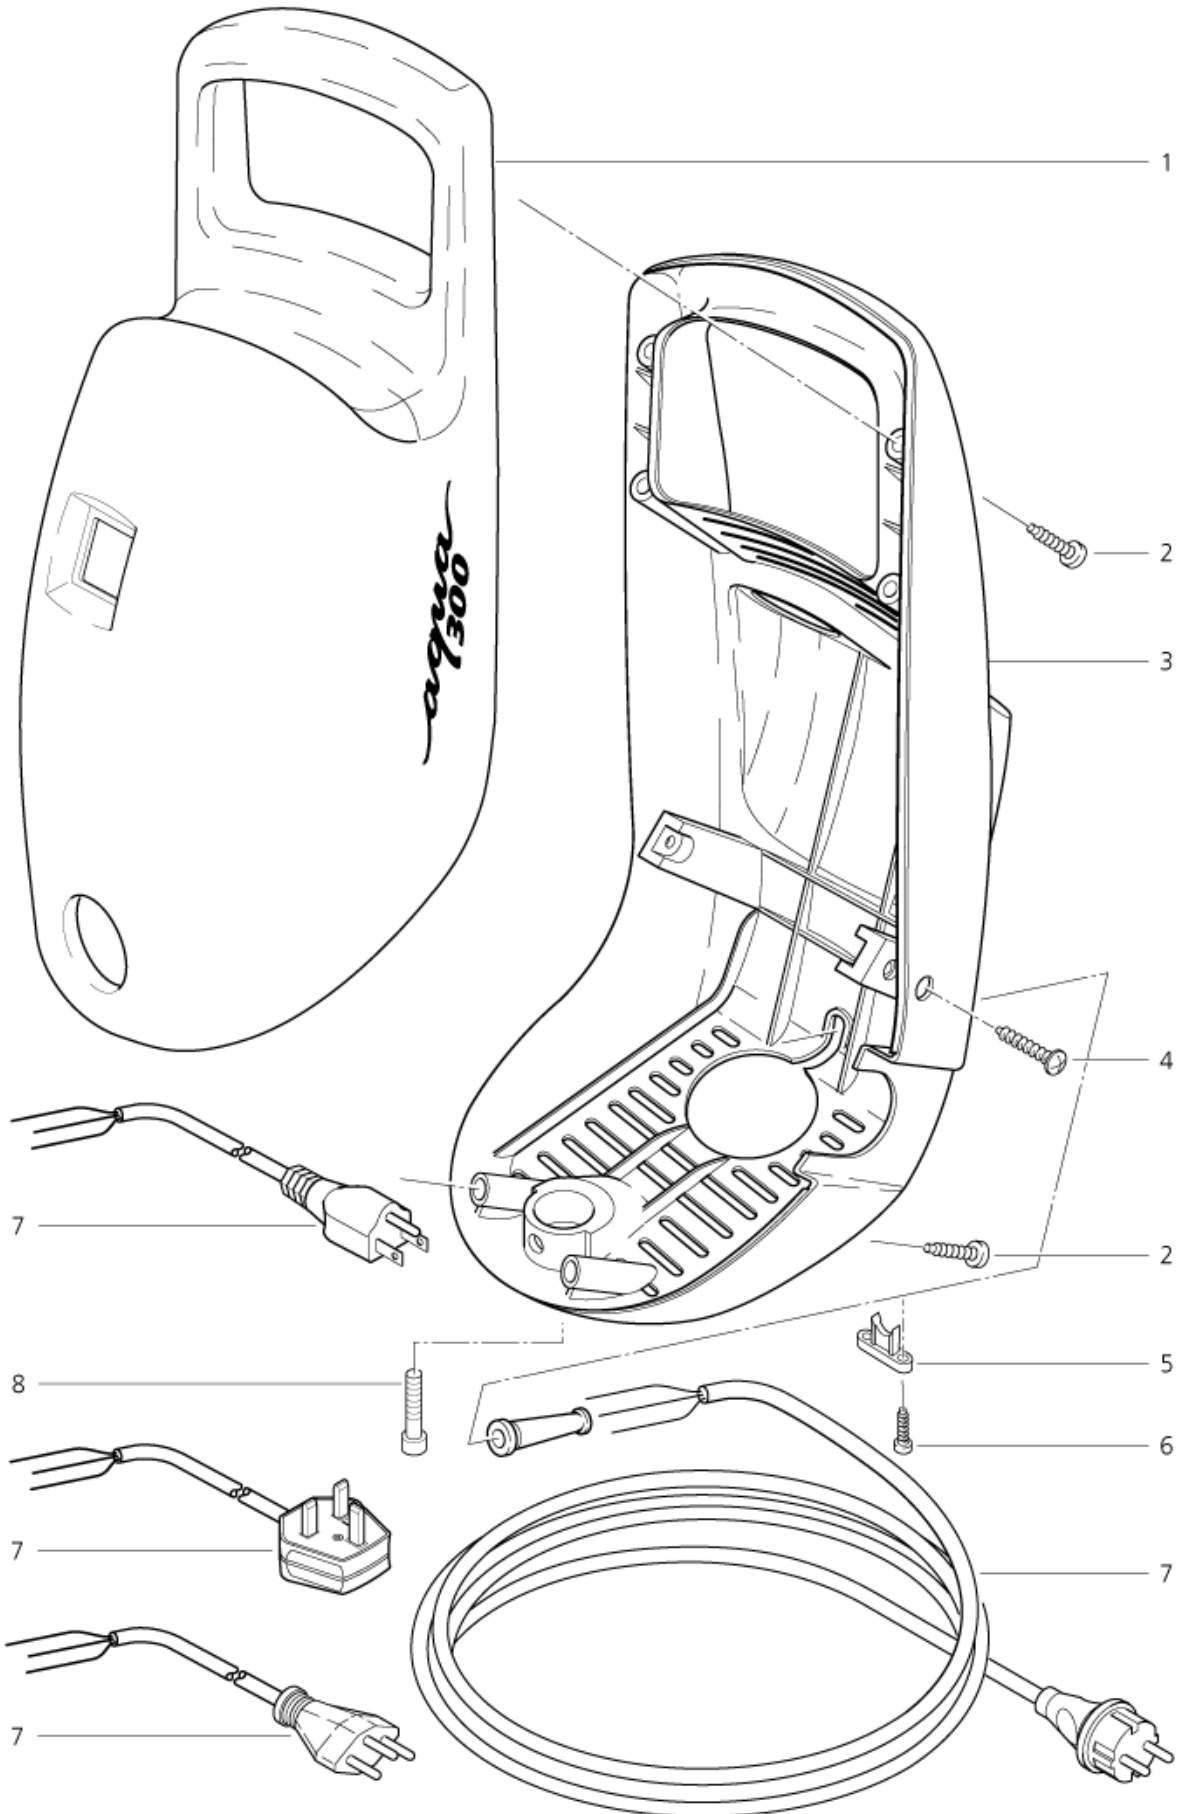

Chassis 300

AQUA 300, 400, 600

14-02-2015

Part List ID
AQUA308

3

Chassis 300

AQUA 300, 400, 600

14-02-2015

Part List ID
AQUA300

4

Pos	Part no.	Qty	Description	
1	61898	1	COVER RE105K STIHL	
2	16861	1	SCREW 4X20 WN1412	
3	61900	1	MAIN FRAME	
5	61895	1	STRAIN RELIEF CLAMP	
6	18086	1	SCREW 2.9X13	
7	10440	1	CABLE H07RN-F 3G1.5X 5.0	CH
7	14503	1	POWER CABLE	ZA
7	32024	1	POWER CORD H07RN-F 3G1.5X 6.5	AUS,AU
7	32534	1	CABLE H07RN-F 3G1.0X 5.0	EU
7	55365	1	CABLE SJTW-A 3XAWG14X11.5	US