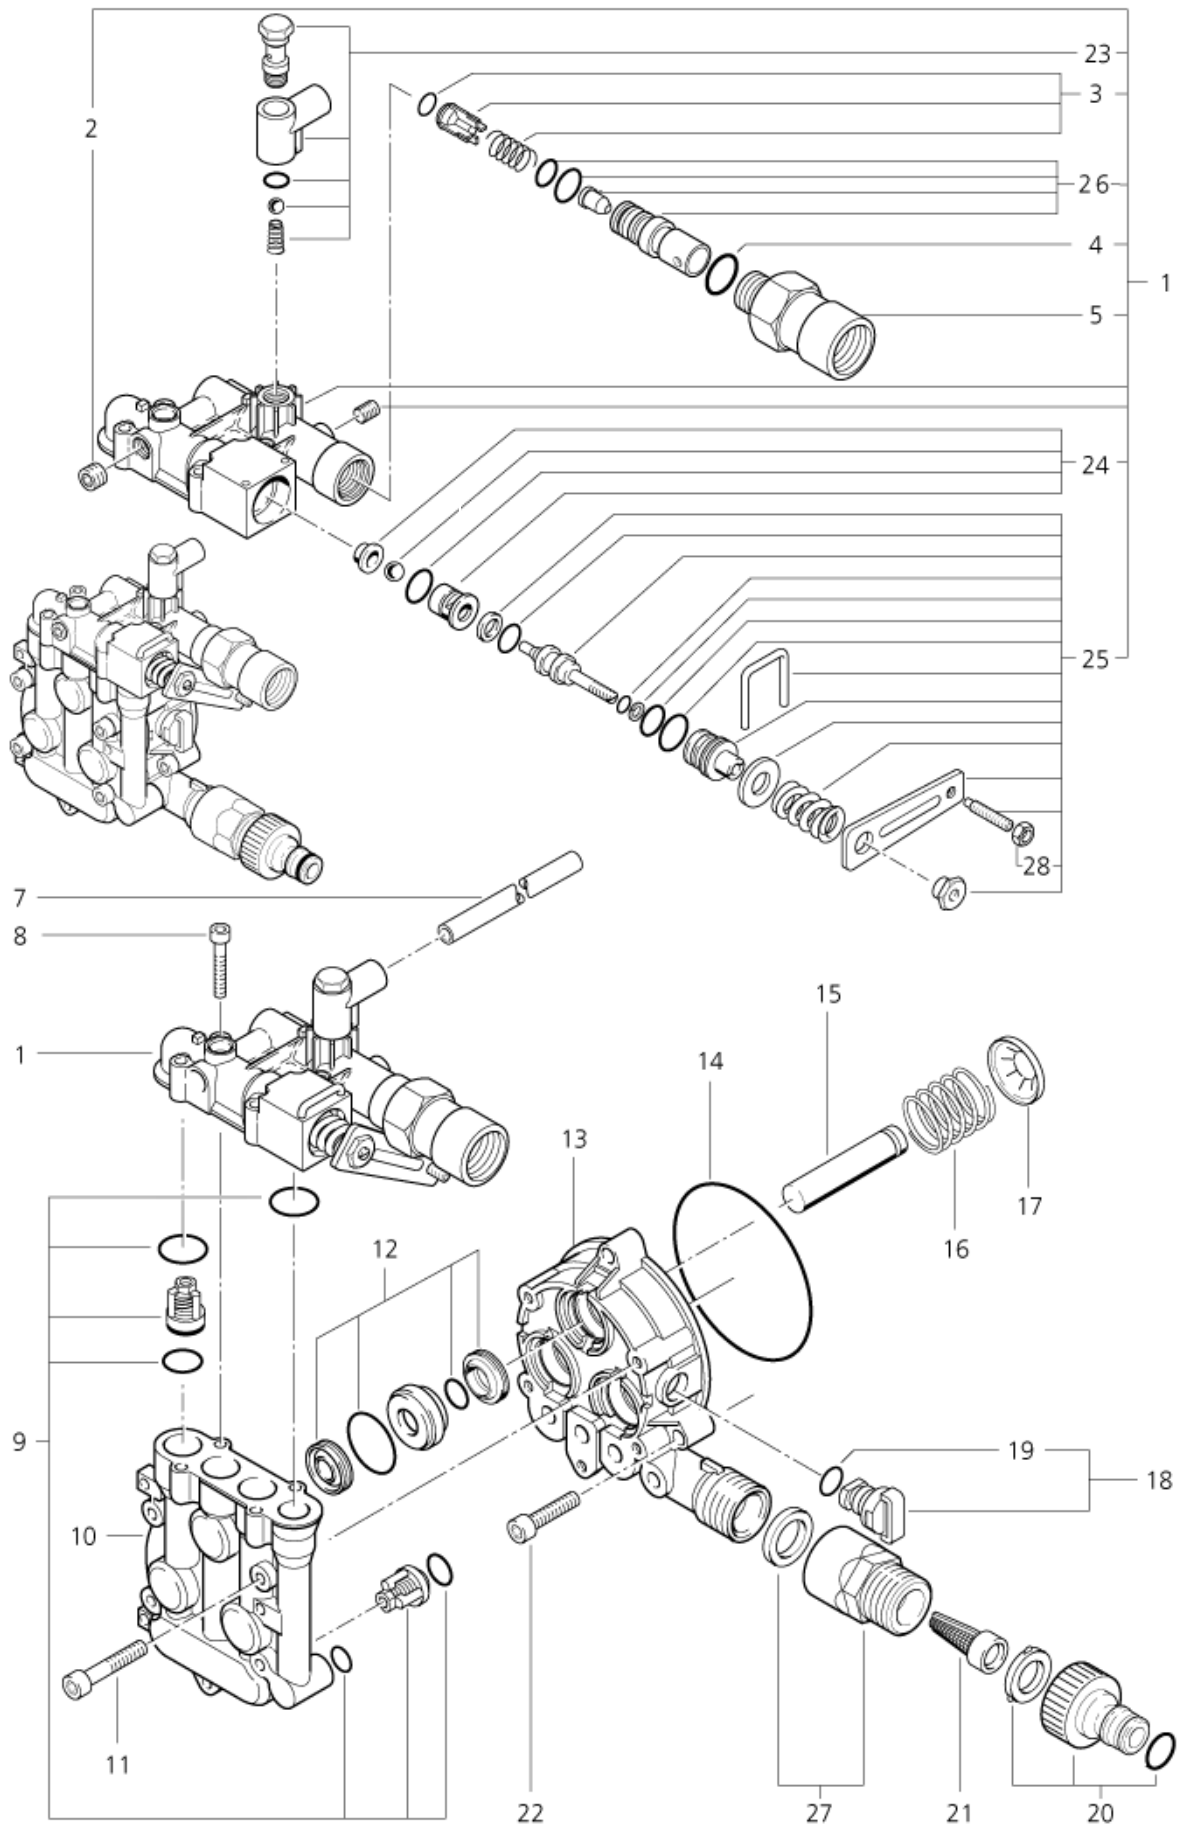

Unloader valve 400, 600

AQUA 300, 400, 600

14-02-2015

Part List ID
AQUA314

13

Unloader valve 400, 600

AQUA 300, 400, 600

14-02-2015

Part List ID
AQUA314

14

Pos	Part no.	Qty	Description
1	61893	1	ADJUSTMENT BLOCK
2	6261	1	LOCKING SCREW R1/8 INCH DIN 906 ZN
3	54844	1	NON-RETURN VALVE
4	19693	1	O-RING 11.8X2.65 NBR70
5	29927	1	ADAPTER HP CONNECTION M22X1.5/M24x1.5 MS
7	16963	1	HOSE Ø 6X1.5 PLEASE INDICATE LENGTHS IN METRES WHEN ORDERING
9	29922	1	VALVE KITS F. AQUA/RE160K VA
10	60267	1	CYLINDER HEAD
12	61891	1	GASKET SET FOR 3 PISTONS Ø12
13	48441	1	FLANGE
14	48653	1	O-RING 80.6X2.62 ARP AS 568 A NBR70
15	48442	1	PISTON
16	42766	1	SPRING FOR AXIAL PISTON
17	26751	1	CLAMPING RING
18	62842	1	OIL PLUG W. O-RING
19	12778	1	O-RING 13.3x2.4 SMS 1586 NBR90
20	32541	1	GARDENA MALE 3/4 INCH
21	54649	1	SUCTION STRAINER Ø18X35.5 PP
23	63683	1	CHEMICALS METERING DEVICE
24	63689	1	REPAIR KIT
25	63694	1	CONTROL PISTON
26	63685	1	INJECTOR NOZZLE
27	60339	1	ADAPTER G3/4 A-G3/4 WITH