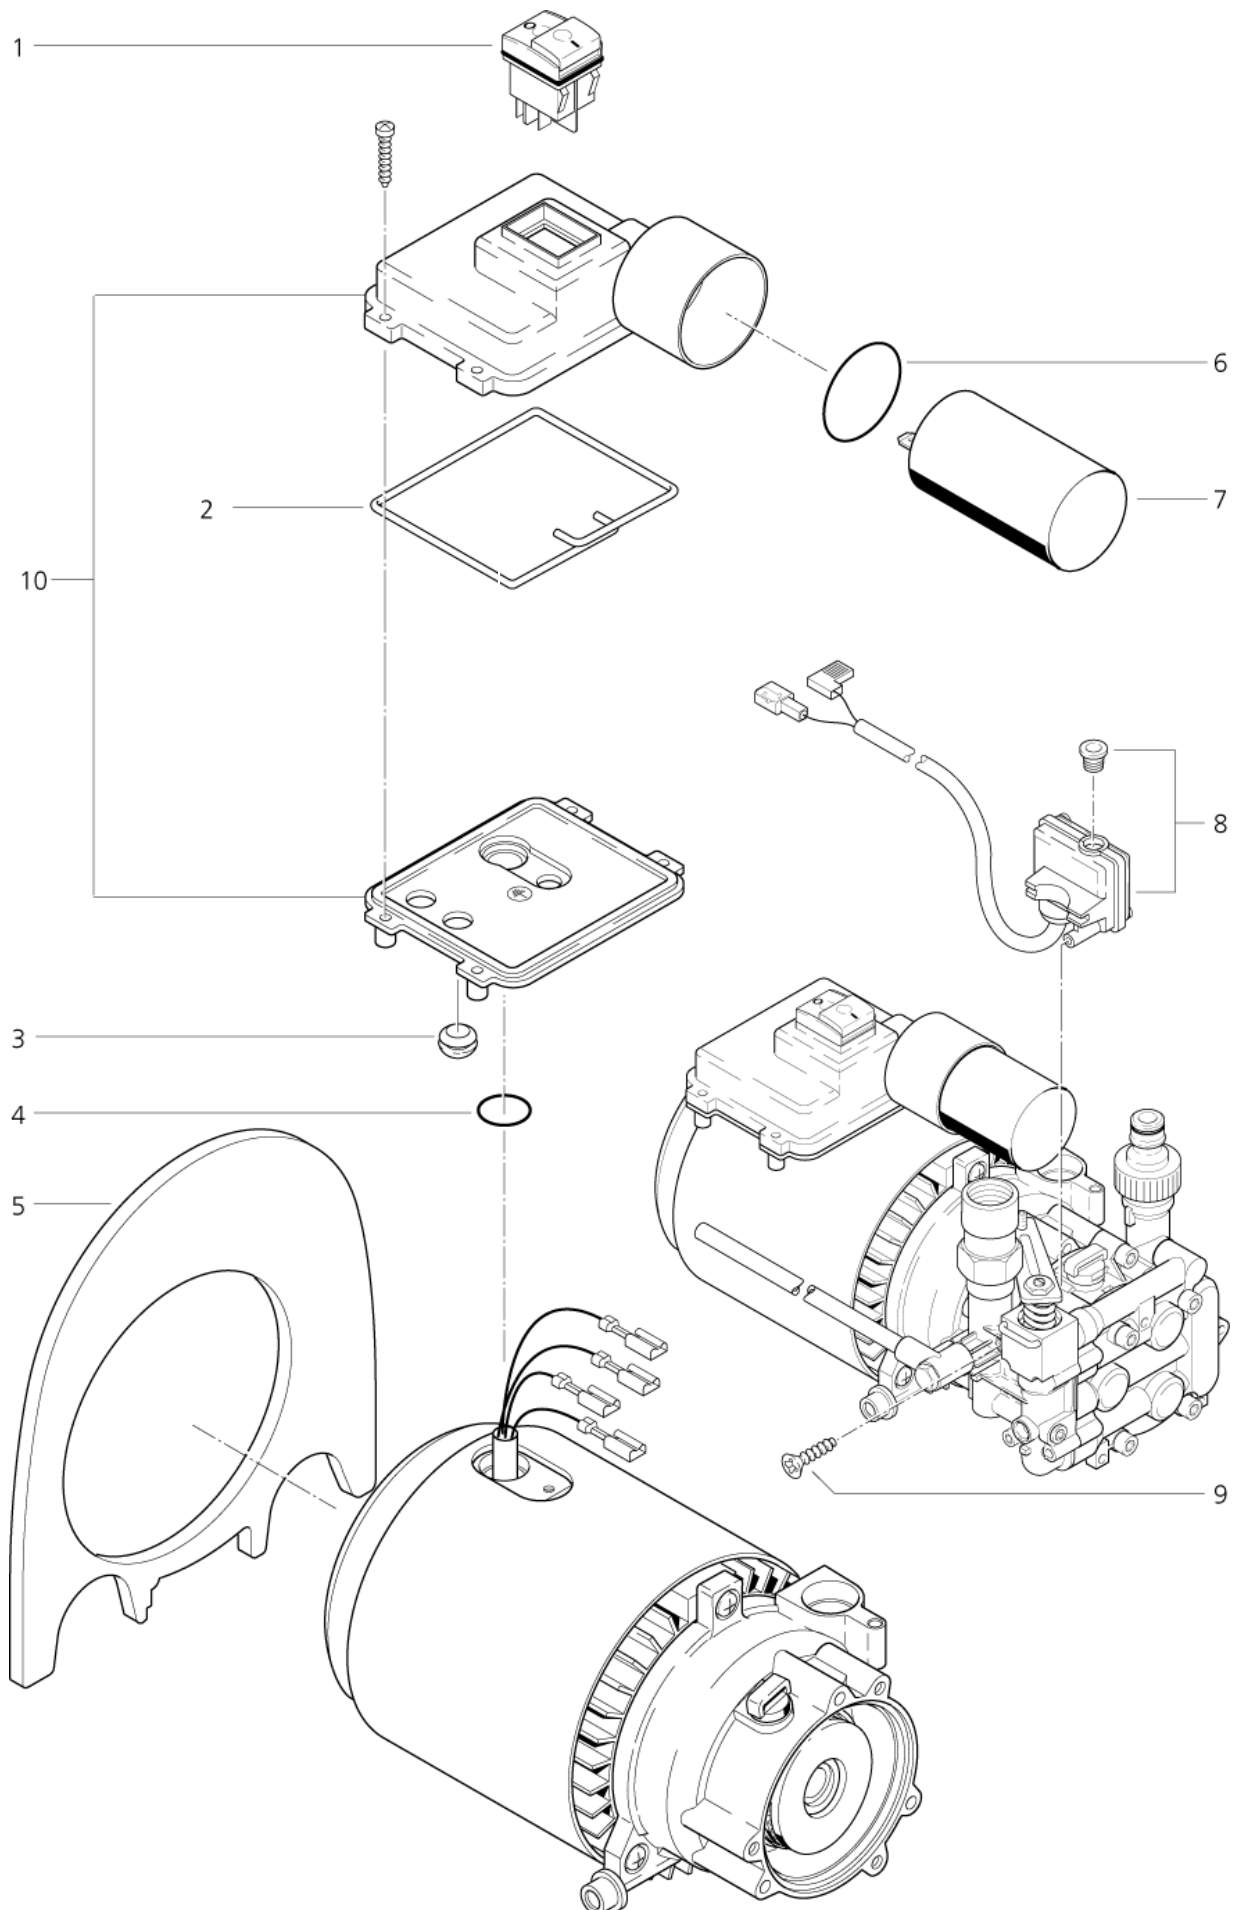

Electric parts 400, 600

AQUA 300, 400, 600

14-02-2015

Part List ID
AQUA318

17

Electric parts 400, 600

AQUA 300, 400, 600

14-02-2015

Part List ID
AQUA318

18

Pos	Part no.	Qty	Description
1	61887	1	ON/OFF SWITCH SIGNAL LUX
2	101406054	1	SPONGE RUBBER Ø 4 1M
3	60270	1	CABLE BUSHING D9.5X4.5
4	19696	1	O-RING 16.0X2.65 DIN 3771 NBR70
5	62095	1	PLATE
6	2856	1	O-RING 36.0X2.0 NBR70
7	48455	1	CONDENSER
8	62096	1	PRESSURE CUT-OUT
9	46248	1	SCREW EJOT- KA35X18 WN
10	62977	1	CONTROL PANEL