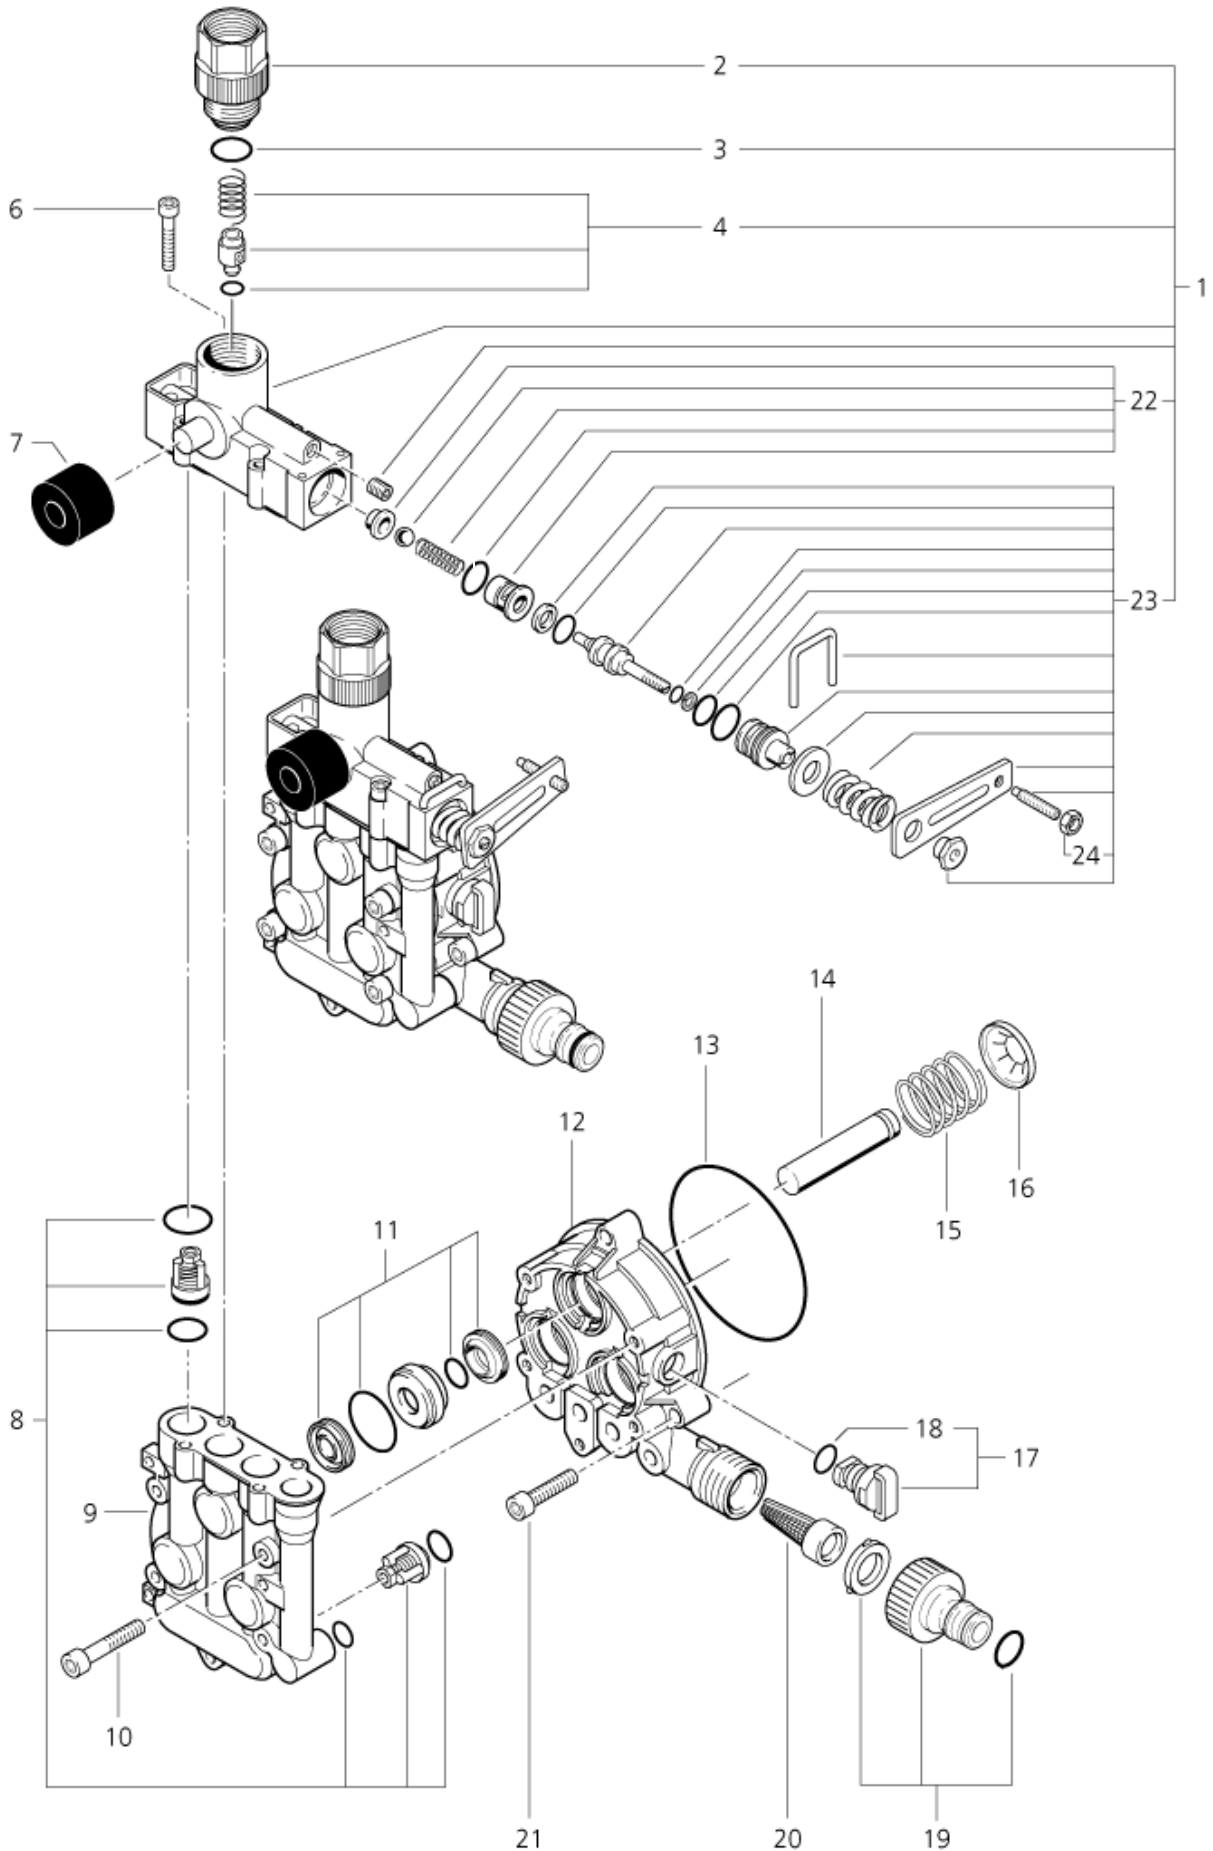

Unloader valve 300

AQUA 300, 400, 600

14-02-2015

Part List ID
AQUA302

11

Unloader valve 300

AQUA 300, 400, 600

14-02-2015

Part List ID
AQUA302

12

Pos	Part no.	Qty	Description
1	61892	1	ADJUSTMENT BLOCK
2	61894	1	HP OUTLET
3	42779	1	O-RING 15.0X2.0 DIN 3770 NBR70
4	54844	1	NON-RETURN VALVE
6		1	NOTE COMMENT SOCKET HEAD CAP SCREW M5X3
7	26608	1	BUFFER Ø30X20
8	29922	1	VALVE KITS F. AQUA/RE160K VA
9	60267	1	CYLINDER HEAD
10		1	NOTE COMMENT SOCKET HEAD CAP SCREW M6X3
11	61891	1	GASKET SET FOR 3 PISTONS Ø12
12	48441	1	FLANGE
13	48653	1	O-RING 80.6X2.62 ARP AS 568 A NBR70
14	48442	1	PISTON
15	42766	1	SPRING FOR AXIAL PISTON
16	26751	1	CLAMPING RING
17	62842	1	OIL PLUG W. O-RING
18	12778	1	O-RING 13.3x2.4 SMS 1586 NBR90
19	32541	1	GARDENA MALE 3/4 INCH
20	54649	1	SUCTION STRAINER Ø18X35.5 PP
21		1	NOTE COMMENT SOCKET HEAD CAP SCREW M6X2
22	63688	1	REPAIR KIT
23	61892	1	ADJUSTMENT BLOCK
24		1	NOTE COMMENT HEXAGON NUT M5 DIN 934