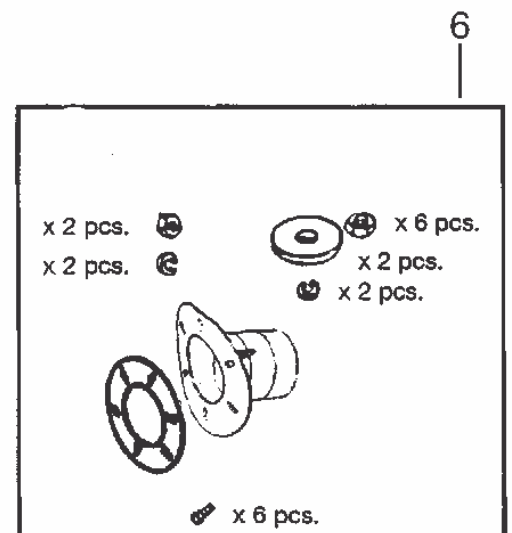

Dust bag system

GM 625

15-02-2015

Part List ID
G23325

25

Dust bag system

GM 625

15-02-2015

Part List ID

GZ3325

26

Pos	Part no.	Qty	Description
1	11852800	1	DUST BAG SYSTEM 625-725
2	21695400	1	PLASTIC DUST BAG 46L
3	81584000	1	5PCS PAPER BAGS GS82
4	81584000	1	5PCS PAPER BAGS GS82
6	21582901	1	INLET FOR DUST BAG