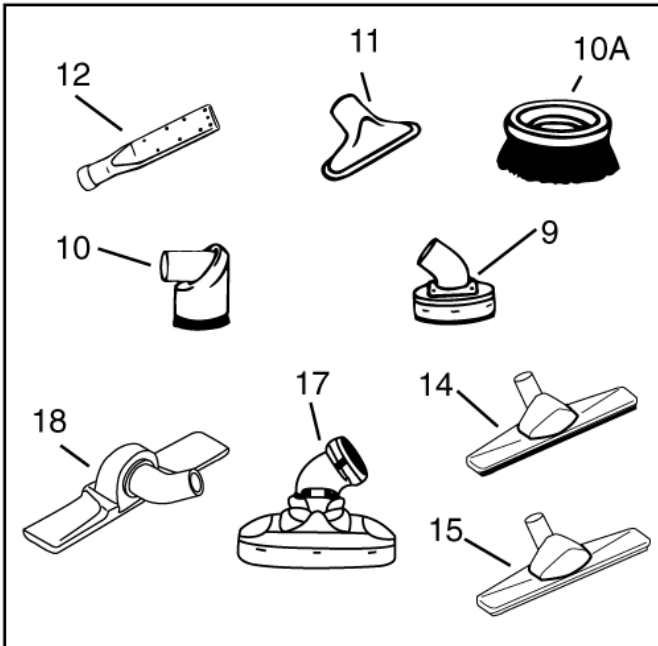

Nozzles 38 mm

GM 625

15-02-2015

Part List ID HOSE15

55

See hoses con-
nection diagram
for 38mm

Brushes & nozzles

Wet pick-up