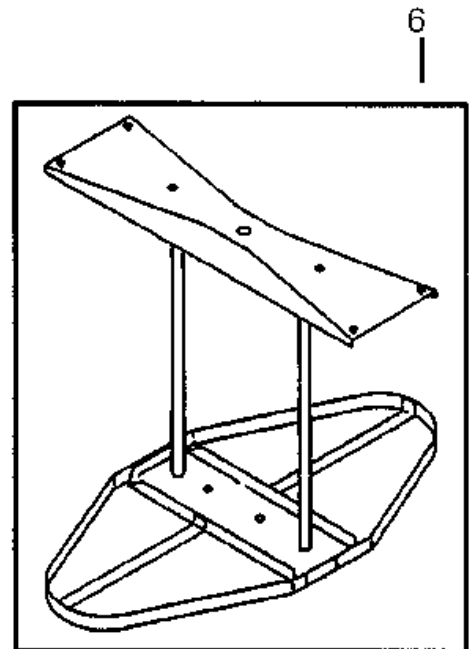

Filters 2

GM 625

15-02-2015

Part List ID
G23317

17

Filters 2

GM 625

15-02-2015

Part List ID GZ3317

18

Pos	Part no.	Qty	Description
1	32212000	1	56AKER ROD KIT SET
2	32212600	1	SPRING FOR SHAKER MECH. KIT SET
3	22396801	1	SHAKER KNOB WITH NIPPLE KIT
6	22322600	1	KIT CROSS-BRACING FILTER