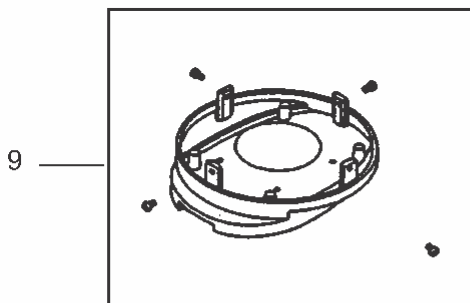

Exhaust filters and sound suppressor

15-02-2015

Part List ID

G2339

GM 625

9

Exhaust filters and sound suppressor

GM 625

15-02-2015

Part List ID

GZ339

10

Pos	Part no.	Qty	Description
1	11731003	1	EXHAUST FILTER KIT WO.
2	21738000	1	FILTER ELEMENT HEPA GS/GM KIT
3	21739000	1	FILTER ELEMENT ULPA GS/GM KIT
4	11750703	1	SOUND SUPPRESSOR FOR
5	11562000	1	BLOWING COUPLING GS/GM80 BLACK
9	22383900	1	BASE FOR FILTER KIT
10	147 1138 500	1	GM 80 HANDLE KIT
4A	21750900	1	LYDELEMENT KOMPL.