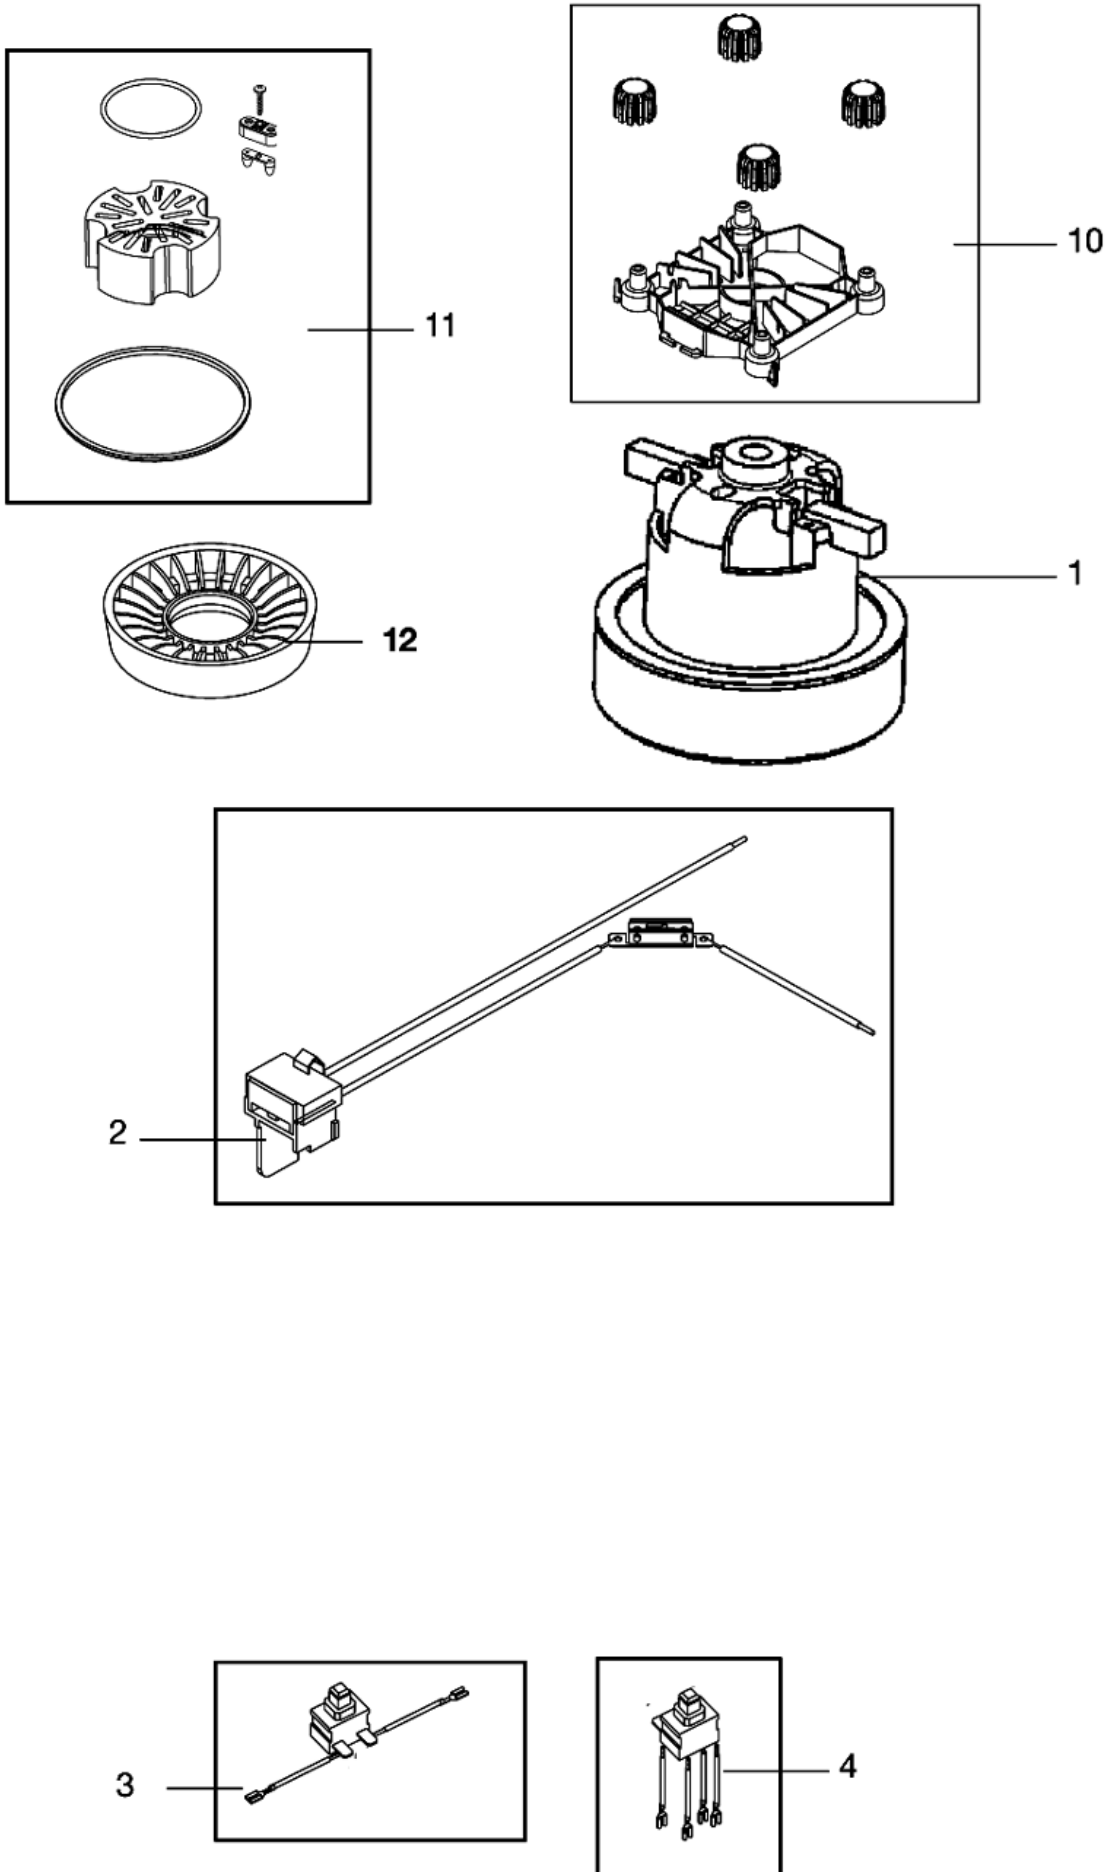

Motor head, all models 2

GM 625

15-02-2015

Part List ID G2335

5

Motor head, all models 2

GM 625

15-02-2015

Part List ID

GZ335

6

Pos	Part no.	Qty	Description	
1	12125001	1	MOTOR GSP 100-120V	
1	12125002	1	FAN UNIT 220-240V 800W	
1	12125003	1	MOTOR 110-120V AMETEK	
1	12125005	1	FAN UNIT 230V 1200W	
2	22130500	1	WIRE KIT/THERMO SWITCH UL	
2	22130501	1	INTERNAL WIRE AND CAPACITOR	
3	22131100	1	ON/OFF SWITCH 1-POLE	
4	22131200	1	ON/OFF SWITCH 2-POLE	
10	22231100	1	MOTOR KIT FOR PHILIPS	only for Philips motor
11	22365300	1	SOUND ABSORBER AND GASKET	
12	22399800	1	GASKET FOR INLET	for old motor type outph. 2001