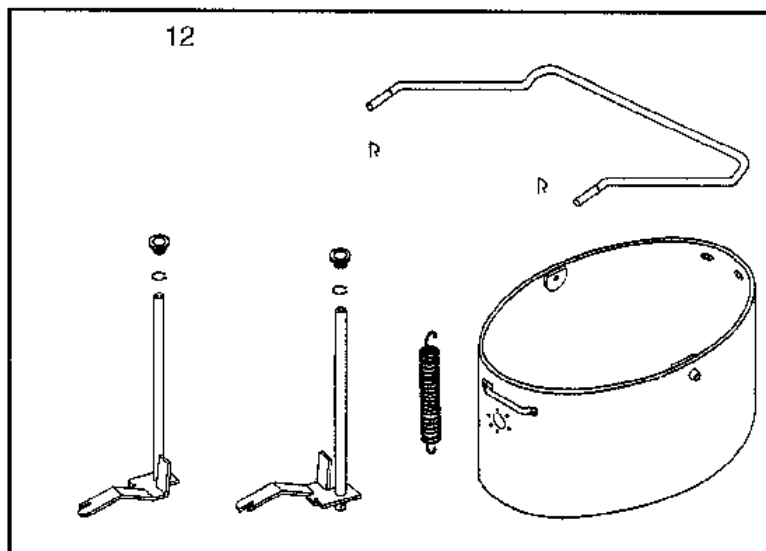

Container

GM 625

15-02-2015

Part List ID
G23313

13

Container

GM 625

15-02-2015

Part List ID

GZ3313

14

Pos	Part no.	Qty	Description	
2	21582901	1	INLET FOR DUST BAG	
3	71712801	1	DEFLECTOR IN SS	
4	32211201	1	BAYONET COUPLING 50 MM FOR DUST	
8	71653000	1	SEALING RING FOR HOLDER	
9	32208700	1	HOLDER BOTTOM	
10	22421100	1	LØFTEBESLAG	
12	32214400	1	CONVERSION SET FOR LIFT. ARM	SEE TSB
13	22386500	1	BAYONET RING FOR INLET 50MM	
14	22305500	1	DISTRIBUTOR BOX SERVICE KIT	
15	22420700	1	HANDLE