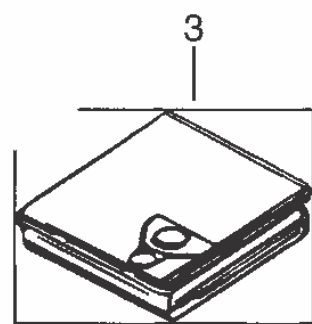

Dust bag system

GM 625

15-02-2015

Part List ID
G23325

25

Dust bag system

GM 625

15-02-2015

Part List ID

GZ3325

26

Pos	Part no.	Qty	Description
1	11852800	1	DUST BAG SYSTEM 625-725
2	21695400	1	PLASTIC DUST BAG 46L
3	81584000	1	5PCS PAPER BAGS GS82
4	81584000	1	5PCS PAPER BAGS GS82
6	21582901	1	INLET FOR DUST BAG