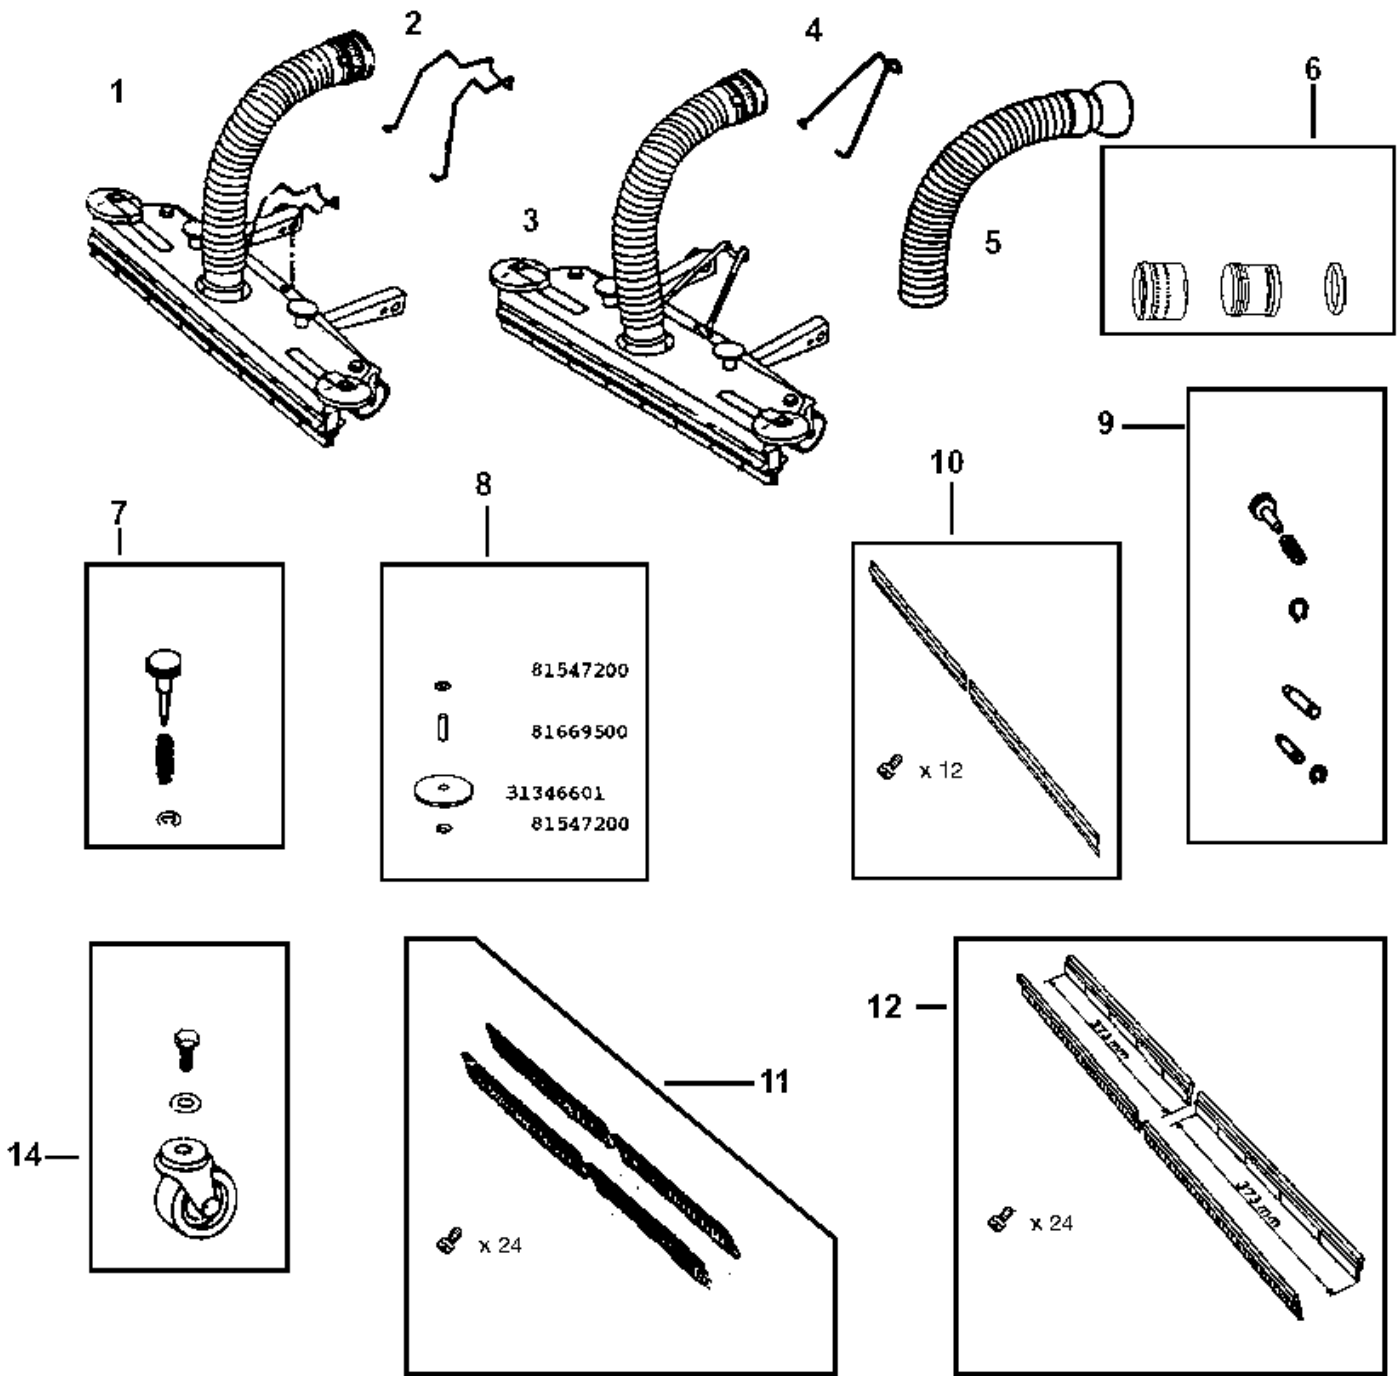

Fixed floor nozzle, 500 mm

GM 625

15-02-2015

Part List ID G23329

29