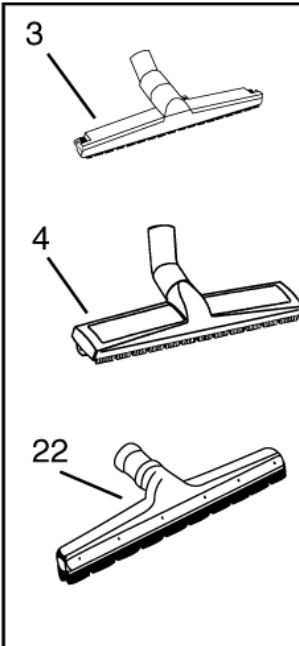

Nozzles 38 mm

GM 625

15-02-2015

Part List ID HOSE15

55

See hoses con-
nection diagram
for 38mm

Brushes & nozzles

Wet pick-up