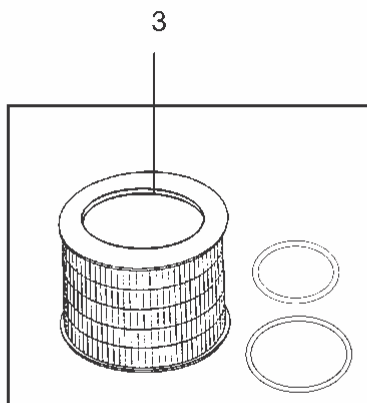

Exhaust filters and sound suppressor

15-02-2015

Part List ID

G2339

GM 625

9

Exhaust filters and sound suppressor

GM 625

15-02-2015

Part List ID

GZ339

10

Pos	Part no.	Qty	Description
1	11731003	1	EXHAUST FILTER KIT WO.
2	21738000	1	FILTER ELEMENT HEPA GS/GM KIT
3	21739000	1	FILTER ELEMENT ULPA GS/GM KIT
4	11750703	1	SOUND SUPPRESSOR FOR
5	11562000	1	BLOWING COUPLING GS/GM80 BLACK
9	22383900	1	BASE FOR FILTER KIT
10	147 1138 500	1	GM 80 HANDLE KIT
4A	21750900	1	LYDELEMENT KOMPL.