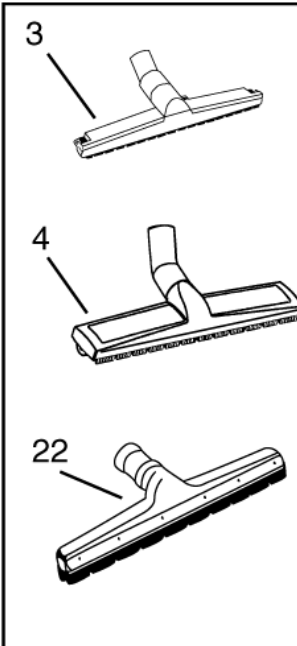

Hose connection diagram steel/brass bayonet 38

GM 625

15-02-2015

Part List ID

GZ33335

42

Pos	Part no.	Qty	Description
10	82290401	1	HOSE 38/10M OIL BALL+SLEEVE
10	82343600	1	HOSE 38/5M PLAST. SLEEVE+BALL
10	82343700	1	HOSE 38/10M PLAST. SLEEVE+BALL
11	11810200	1	HOSE 38/2M COMPLETE BRASS ALU.
11	11810400	1	HOSE 38/3M COMPLETE BRASS/ALU.
12	21810100	1	HOSE 38/2M PLAST. BRASS BAY.+SL.
12	21810300	1	HOSE 38/3M PLAST. BRASS BAY.+SL.
14	10944000	1	BENT JUNCTION D38
15	10984600	1	DIRECT FITTING D38
16	11339800	1	ALUMINIUM STEEL FITTING D38
17	71917000	1	SS BENT JUNCTION D38
18	11027200	1	STEEL HOSE D38 MM560
19	10967000	1	ANGLED HOSE
20	10961200	1	ALUMINUM TUBE MT1 D38
21	11297400	1	PIPE
22	11916000	1	SS TUBE 630MM

Nozzles 38 mm

GM 625

15-02-2015

Part List ID
G23337

43

See hoses con-
nection diagram
for 38mm

Brushes & nozzles

Wet pick-up