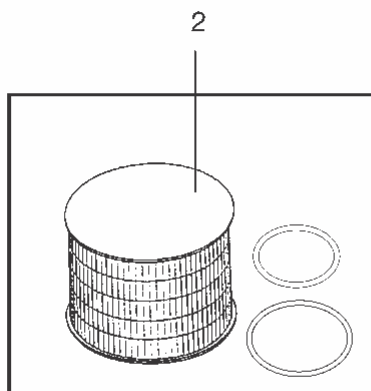

Exhaust filters and sound suppressor

15-02-2015

Part List ID

G2339

GM 625

9

Exhaust filters and sound suppressor

GM 625

15-02-2015

Part List ID

GZ339

10

Pos	Part no.	Qty	Description
1	11731003	1	EXHAUST FILTER KIT WO.
2	21738000	1	FILTER ELEMENT HEPA GS/GM KIT
3	21739000	1	FILTER ELEMENT ULPA GS/GM KIT
4	11750703	1	SOUND SUPPRESSOR FOR
5	11562000	1	BLOWING COUPLING GS/GM80 BLACK
9	22383900	1	BASE FOR FILTER KIT
10	147 1138 500	1	GM 80 HANDLE KIT
4A	21750900	1	LYDELEMENT KOMPL.