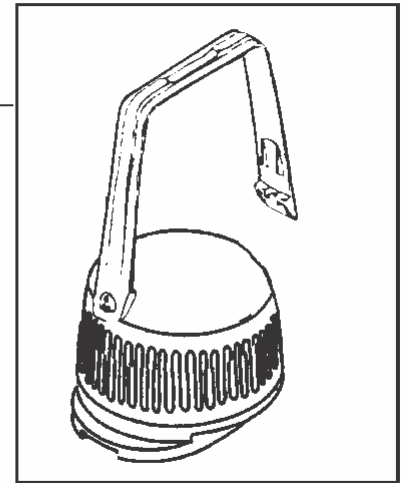

Exhaust filters and sound suppressor

15-02-2015

Part List ID

G2339

GM 625

9

Exhaust filters and sound suppressor

GM 625

15-02-2015

Part List ID

GZ339

10

Pos	Part no.	Qty	Description
1	11731003	1	EXHAUST FILTER KIT WO.
2	21738000	1	FILTER ELEMENT HEPA GS/GM KIT
3	21739000	1	FILTER ELEMENT ULPA GS/GM KIT
4	11750703	1	SOUND SUPPRESSOR FOR
5	11562000	1	BLOWING COUPLING GS/GM80 BLACK
9	22383900	1	BASE FOR FILTER KIT
10	147 1138 500	1	GM 80 HANDLE KIT
4A	21750900	1	LYDELEMENT KOMPL.