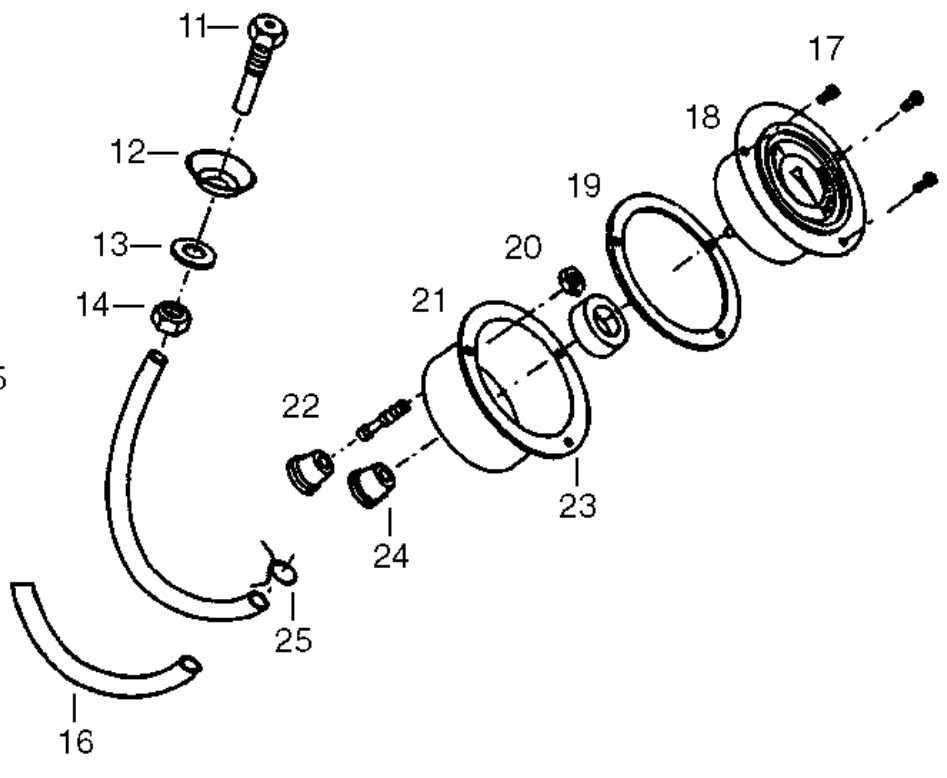

Bloving at attachment and manometers

15-02-2015

Part List ID
G23323

GM 625

23

Bloving at attachment and manometers

GM 625

15-02-2015

Part List ID

GZ3323

24

Pos	Part no.	Qty	Description
2	11562000	1	BLOWING COUPLING GS/GM80 BLACK
3	81539500	3	SCREW M3X10 PAN HEAD
4	81517800	1	MANOMETER
5	81517400	1	SEAL FOR MANOMETER
6	81517700	1	SEAL
7	71517900	1	MANOMETER HOUSING
8	21517200	1	MANOMETER GM82/625
9	21657000	1	MANOMETER COMPLETE FOR GM625/G
10	82106900	1	COVER WITH HOSE CONNECTOR
11	81403900	1	AIR SCREW
12	71676900	1	FILTER WASHER
13	81500800	1	WASHER M8
14	81414200	1	MØTRIK M8
15	21657000	1	MANOMETER COMPLETE FOR GM625/G
16	72115600	1	AIR HOSE
17	81539500	3	SCREW M3X10 PAN HEAD
18	81657100	1	MANOMETER
19	81517400	1	SEAL FOR MANOMETER
20	81657400	1	NUT SPEC.
21	21657000	1	MANOMETER COMPLETE FOR GM625/G
22	71242400	1	PIPE
23	21657000	1	MANOMETER COMPLETE FOR GM625/G
24	81255600	2	PLUG
25	81735600	6	SELF-TENSIONING HOSE CLAMP