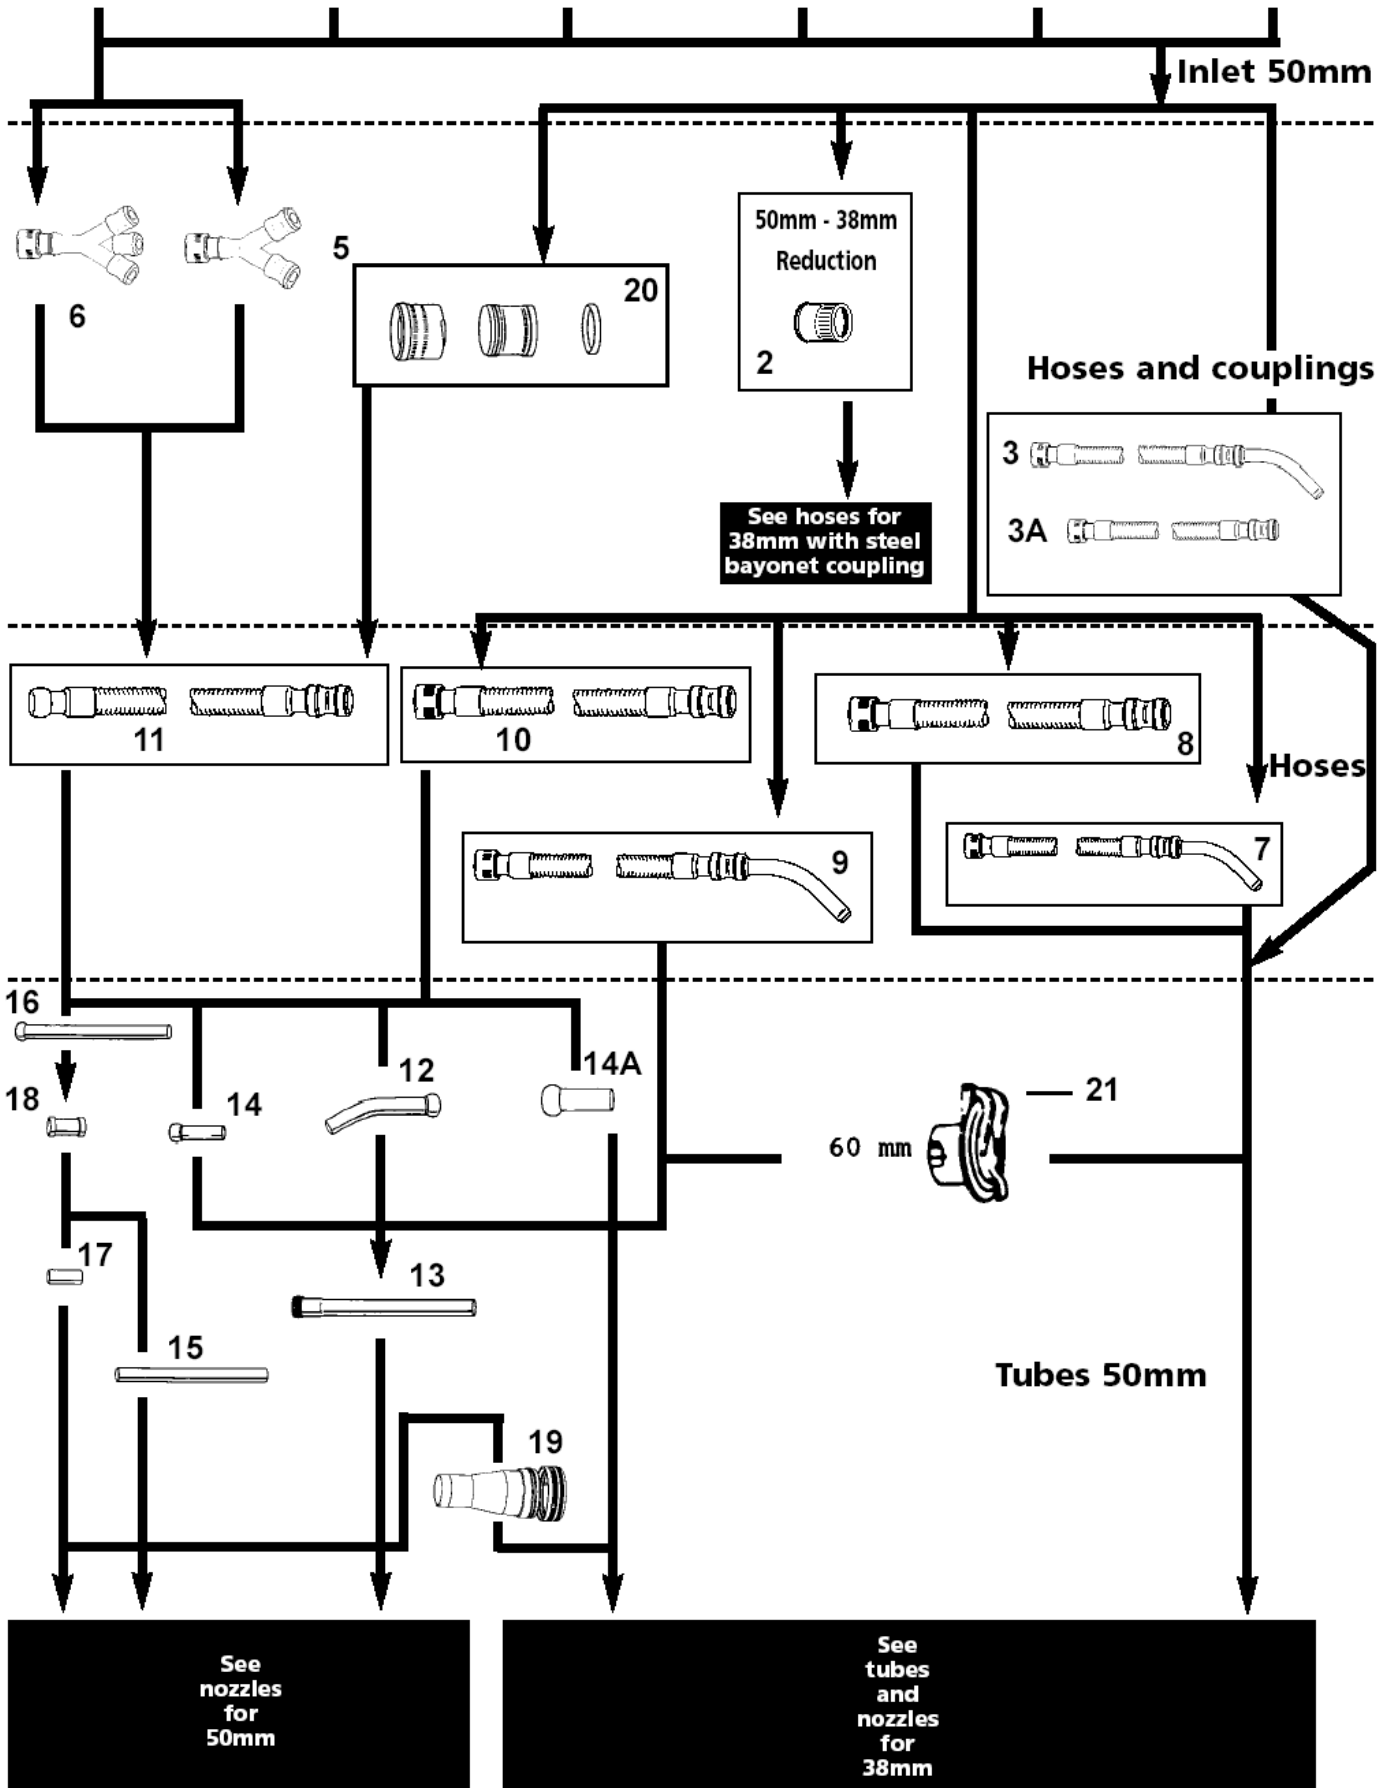

Hose connection diagram 50 mm

15-02-2015

Part List ID

G23331

GM 625

31

GM 625
GM 626

GS/GM 82

GS/GM 83

GB 726
GB 826
GB 725

GB 833

2050

Hose connection diagram 50 mm

GM 625

15-02-2015

Part List ID

GZ3331

32

Pos	Part no.	Qty	Description
2	10960900	1	BAYONET REDUCTION D50/38
3	11605200	1	HOSE 50/38 2.6M COMPLETE.
3	11605500	1	HOSE 38/50 2.6 PL BA+SLEEVE.
5	L02150900	1	FORK Ø50/2XØ50 MD
6	L02151000	1	FORK Ø50/3XØ50 MD
7	12167700	1	HOSE 38 PUR PIPE+50MMBAY.
8	82184700	1	HOSE 38MM PUR NOZZLE+50 BAY.
9	11382000	1	2M X 50MM RUBBER HOSE W/ STEEL CURVED TU
9	11382100	1	3M X 50MM RUBBER HOSE W/ STEEL CURVED TU
9	11604000	1	HOSE 50MM/3M PLAST. BAY. +PIPE
9	12167200	1	HOSE 50/3M PUR COMPLETE
9	12248000	1	HOSE 50/2M CON. COMPLETE
9	12248200	1	HOSE 50/3M CON. COMPLETE
9	12248400	1	HOSE 50/5M CON. COMPLETE
9	12248600	1	HOSE 50/10M CON COMPLETE
9	12292600	1	HOSE 50/2M OIL COMPLETE
9	12292800	1	HOSE 50/3M OIL COMPLETE
9	12293000	1	HOSE 50/5M OIL COMPLETE
9	12293200	1	HOSE 50/10M OIL COMPLETE
9	12331100	1	HOSE 50MM 2M COMPLETE
9	12331200	1	HOSE 50/5M COMPLETE
9	12331300	1	HOSE 50/10M COMPLETE
10	10624300	1	HOSE 50MM 2M RUBBER BAY.+SLEEVE.
10	10629800	1	HOSE 50MM/3M RUBBER BAY.+SLEEVE
10	12248100	1	HOSE 50/2M CON. BAYONET +NOZZLE
10	12248300	1	HOSE 50/3M CON.BAYONET +NOZZLE
10	12248500	1	HOSE 50/5M CON. BAYONET +NOZZLE
10	12248700	1	HOSE 50/10M CON. BAY.+SLEEVE
10	12256000	1	HOSE 50/2M PLAST. BAYONET +NOZZLE
10	12256200	1	HOSE 50/5M PLAST. BAYONET +NOZZLE
10	12256400	1	HOSE 50/10M PLAST. BAY.+SLEEVE
10	12292700	1	HOSE 50/2M OIL BAYONET +NOZZLE
10	12292900	1	HOSE 50/3M OIL BAY.+NOZZLE
10	12293100	1	HOSE 50/5M OIL BAYONET +NOZZLE
10	12293300	1	HOSE 50/10M OIL BAY.+SLEEVE
10	21604200	1	HOSE 50MM/3M PLAST. BAY. +NOZZLE
10	82184600	1	HOSE 50/3M PUR BAYONET +NOZZLE
10	L00191493	1	SLANGE 50MM/10M GUM.KOMP.
10	L02156000	1	METAL HOSE Ø50/3M
11	10629700	1	HOSE 50MM/3M RUBBER BALL+SLEEVE
11	10696500	1	HOSE 50MM 2M RUBBER NOZZ. F+KU
11	31803200	1	HOSE 50 MM 3 M
11	32331400	1	HOSE 50/2M COMPLETE