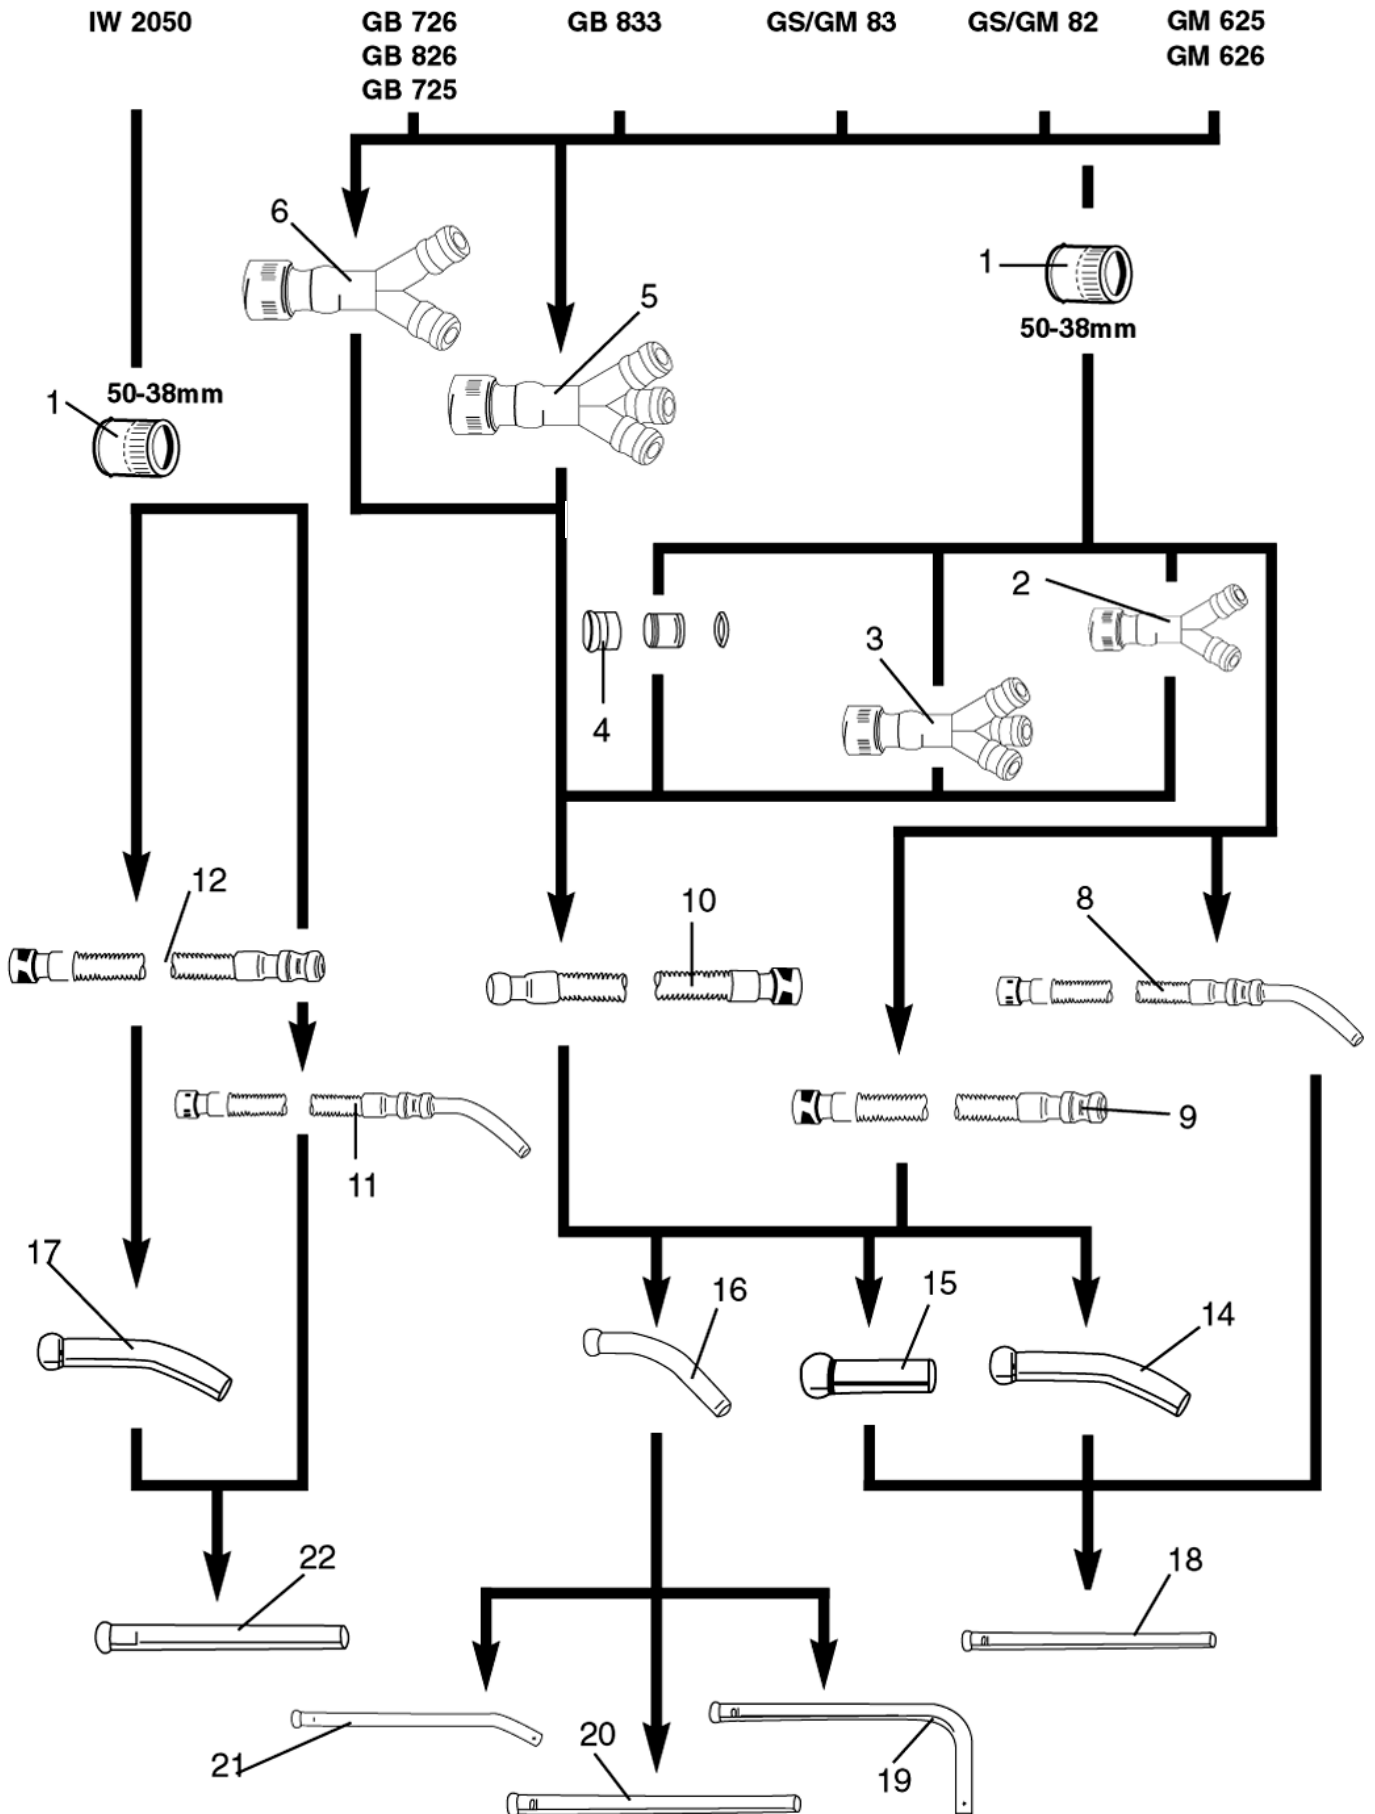

Hose connection diagram steel/brass bayonet 38

GM 625

15-02-2015

Part List ID

G23335

40

Hose connection diagram steel/brass bayonet 38

GM 625