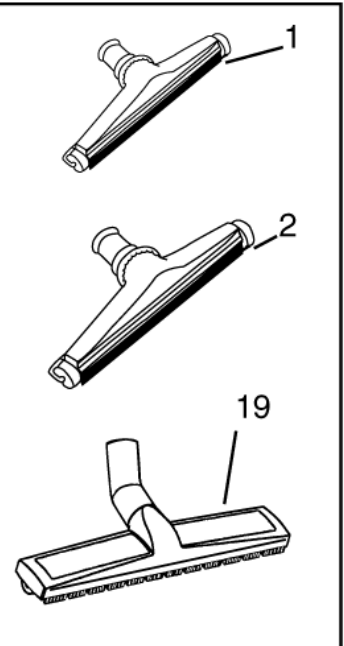

Wheeled floor nozzle