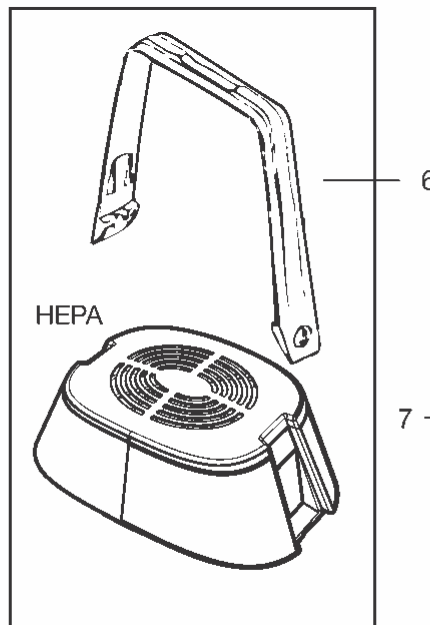

Exhaust filters and sound suppressor

15-02-2015

Part List ID

G2339

GM 625

9

Exhaust filters and sound suppressor

GM 625

15-02-2015

Part List ID

GZ339

10

Pos	Part no.	Qty	Description
1	11731003	1	EXHAUST FILTER KIT WO.
2	21738000	1	FILTER ELEMENT HEPA GS/GM KIT
3	21739000	1	FILTER ELEMENT ULPA GS/GM KIT
4	11750703	1	SOUND SUPPRESSOR FOR
5	11562000	1	BLOWING COUPLING GS/GM80 BLACK
9	22383900	1	BASE FOR FILTER KIT
10	147 1138 500	1	GM 80 HANDLE KIT
4A	21750900	1	LYDELEMENT KOMPL.