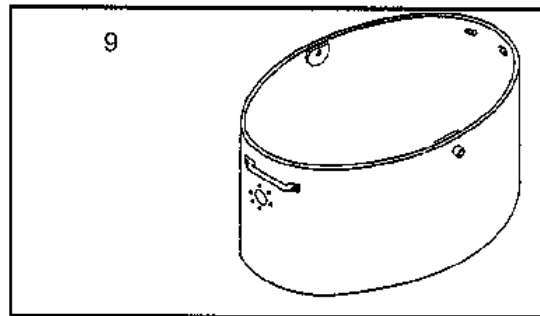

Container

GM 625

15-02-2015

Part List ID
G23313

13

Container

GM 625

15-02-2015

Part List ID

GZ3313

14

Pos	Part no.	Qty	Description	
2	21582901	1	INLET FOR DUST BAG	
3	71712801	1	DEFLECTOR IN SS	
4	32211201	1	BAYONET COUPLING 50 MM FOR DUST	
8	71653000	1	SEALING RING FOR HOLDER	
9	32208700	1	HOLDER BOTTOM	
10	22421100	1	LØFTEBESLAG	
12	32214400	1	CONVERSION SET FOR LIFT. ARM	SEE TSB
13	22386500	1	BAYONET RING FOR INLET 50MM	
14	22305500	1	DISTRIBUTOR BOX SERVICE KIT	
15	22420700	1	HANDLE