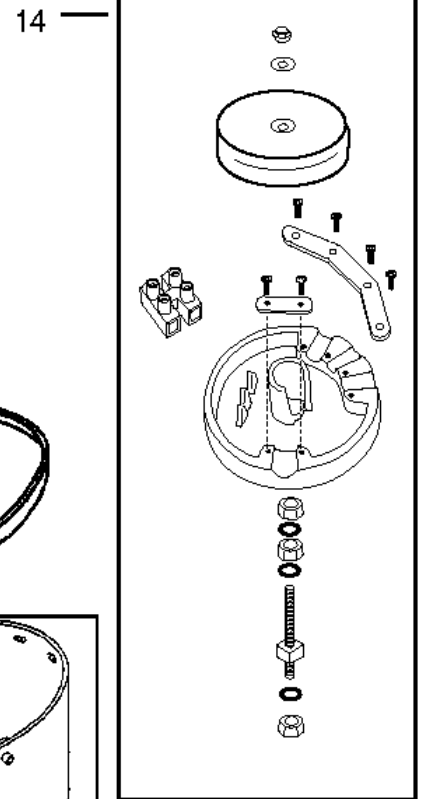

Container

GM 625

15-02-2015

Part List ID
G23313

13

Container

GM 625

15-02-2015

Part List ID

GZ3313

14

Pos	Part no.	Qty	Description	
2	21582901	1	INLET FOR DUST BAG	
3	71712801	1	DEFLECTOR IN SS	
4	32211201	1	BAYONET COUPLING 50 MM FOR DUST	
8	71653000	1	SEALING RING FOR HOLDER	
9	32208700	1	HOLDER BOTTOM	
10	22421100	1	LØFTEBESLAG	
12	32214400	1	CONVERSION SET FOR LIFT. ARM	SEE TSB
13	22386500	1	BAYONET RING FOR INLET 50MM	
14	22305500	1	DISTRIBUTOR BOX SERVICE KIT	
15	22420700	1	HANDLE