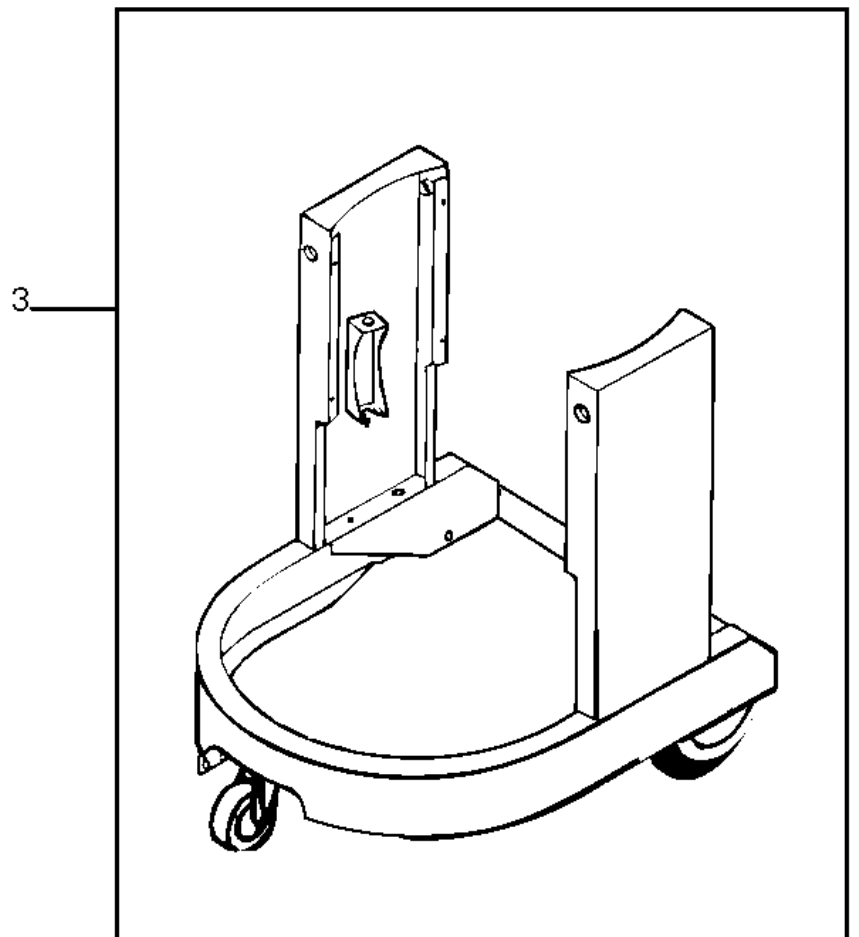

Trolley 1

GM 625

15-02-2015

Part List ID
G23319

19

Trolley 1

GM 625

15-02-2015

Part List ID GZ3319

20

Pos	Part no.	Qty	Description
1	22416200	1	HANDLE FRONT AND REAR
2	22416300	1	HOLDER FOR HOLDER NOZZLE
3	22416400	1	CARRIAGE FRAME
4	32213800	1	FIXED WHEEL FOR CARRIAGE FRAME
5	32213600	1	JOCKEY WHEEL FOR CARRIAGE FRAM