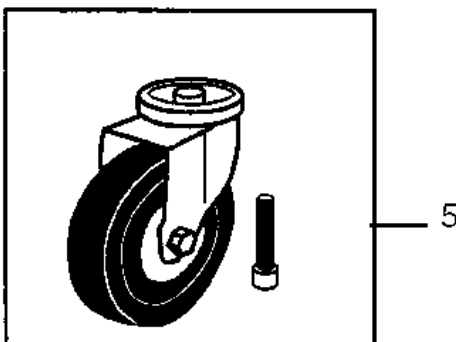

Trolley 1

GM 625

15-02-2015

Part List ID
G23319

19

Trolley 1

GM 625

15-02-2015

Part List ID GZ3319

20

Pos	Part no.	Qty	Description
1	22416200	1	HANDLE FRONT AND REAR
2	22416300	1	HOLDER FOR HOLDER NOZZLE
3	22416400	1	CARRIAGE FRAME
4	32213800	1	FIXED WHEEL FOR CARRIAGE FRAME
5	32213600	1	JOCKEY WHEEL FOR CARRIAGE FRAM