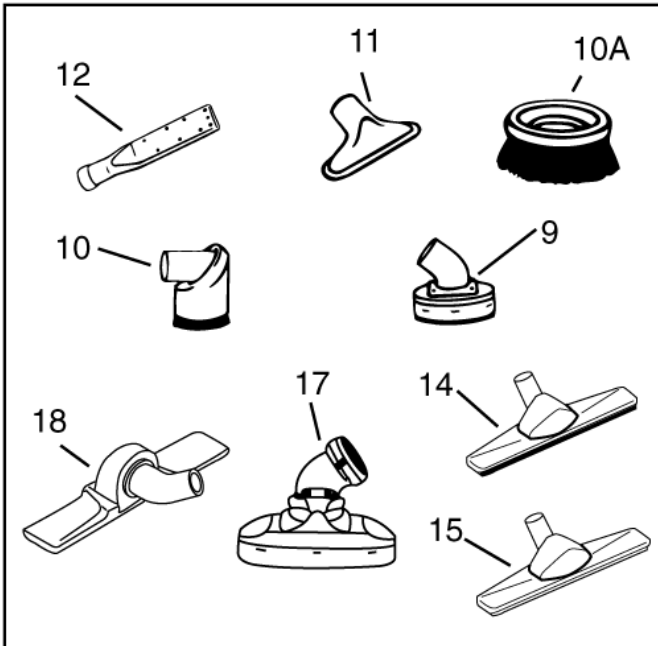

Nozzles 38 mm

GM 625

15-02-2015

Part List ID
G23337

43

See hoses con-
nection diagram
for 38mm

Brushes & nozzles