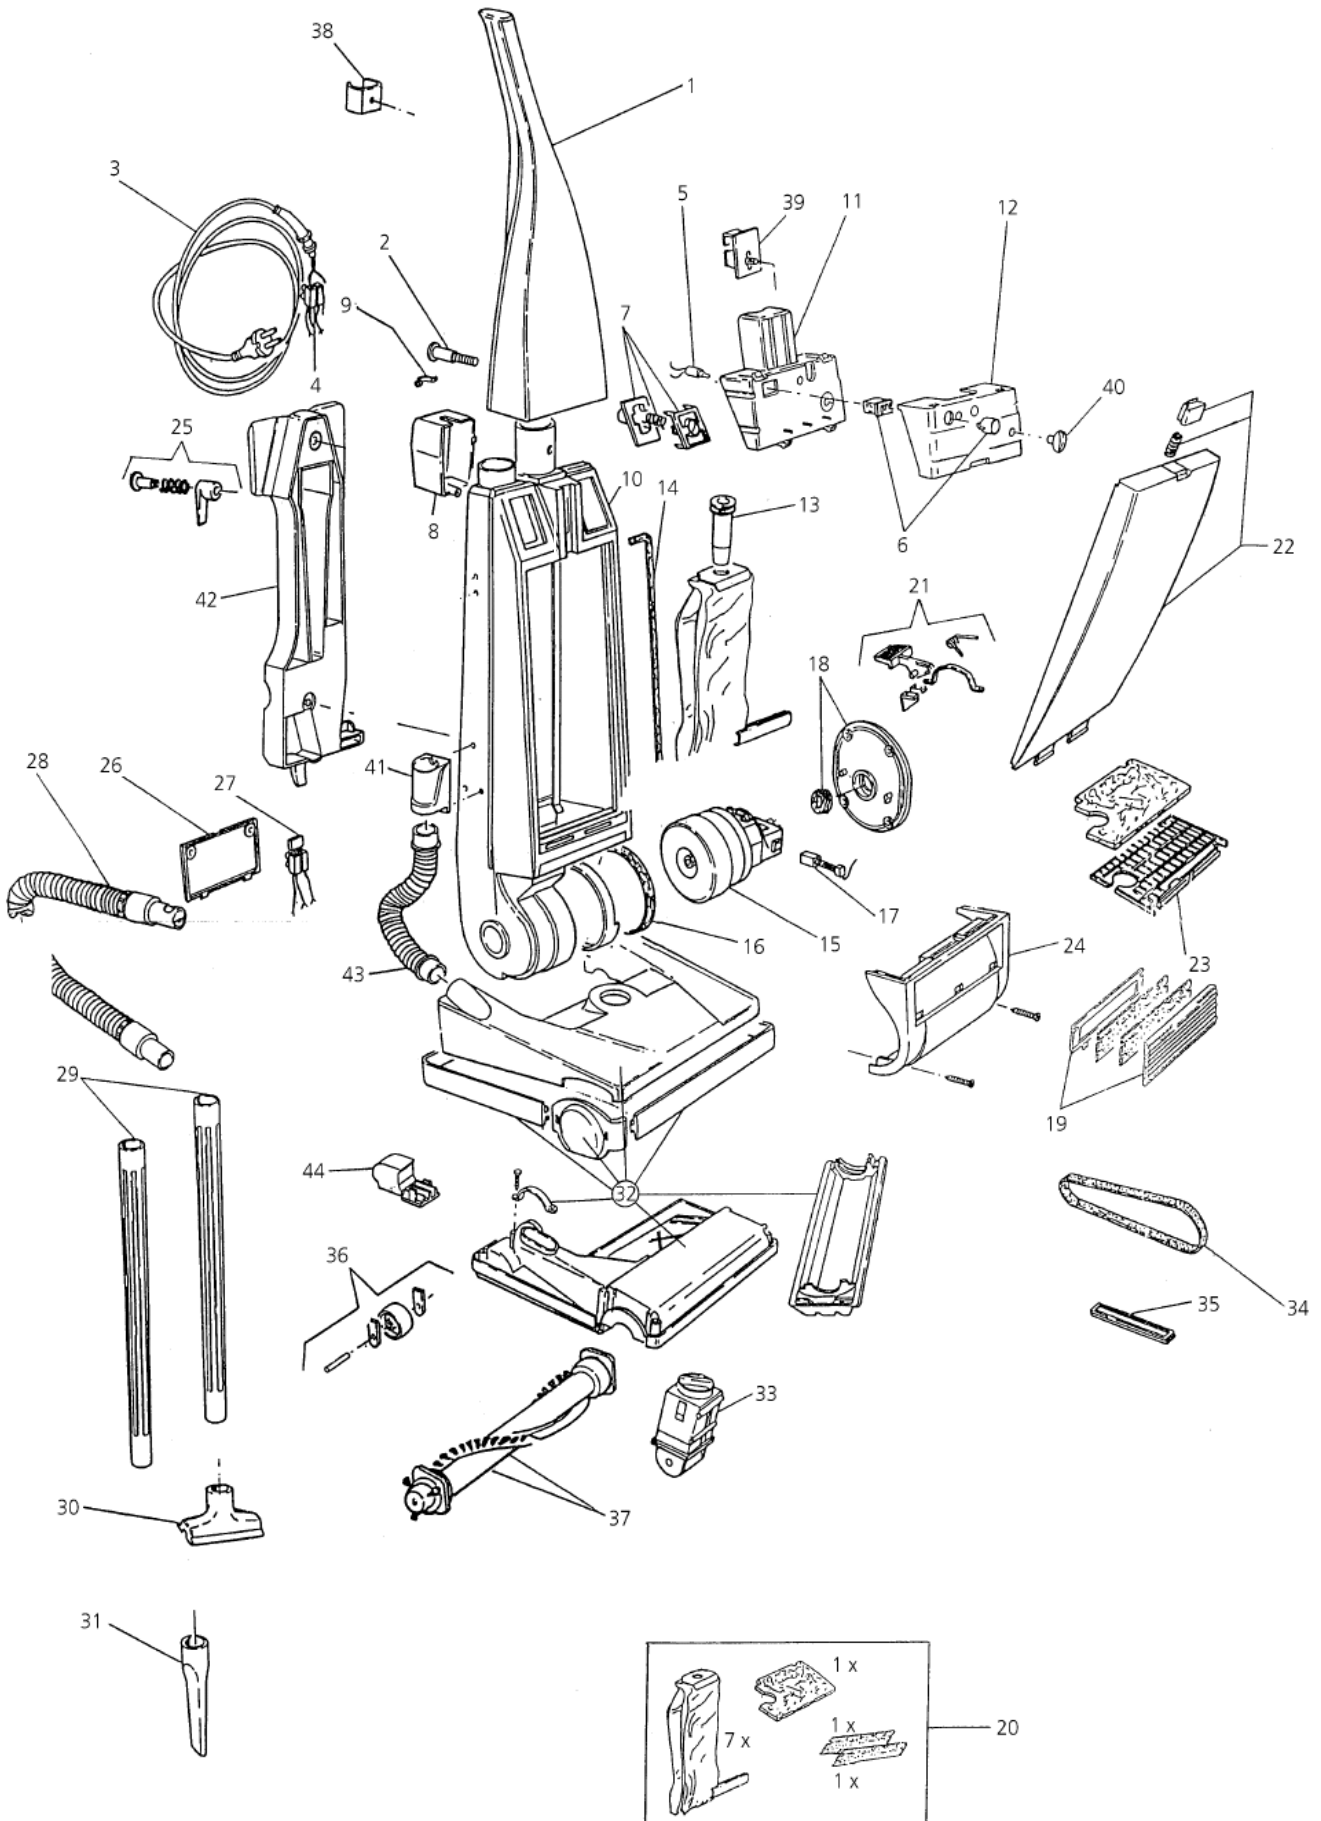

BS 320E

Model:
BS 320 E

Part List US-English

14-02-2015

Table of Contents

BS 320E

BS 320E

3

BS 320E

BS 320E

14-02-2015

Part List ID
BS320E02

3

BS 320E

BS 320E

14-02-2015

Part List ID
BS320E02

4

Pos	Part no.	Qty	Description
3	28430	1	CABLE H05VV-F 2X0.75X7.5
6	29515	1	SWITCH
13	29533	1	SOCKET
15	29518	1	MOTOR-TURBINE 900W 230V 230 V / 900 W
17	29535	1	CARBON BRUSH
19	29526	1	FILTER-SET
20	28970	1	FILTER SET - BS 320 E
22	29521	1	COVER WITH LOCK FOR BS 32
24	29537	1	COVER FRONT BRUSH CLEANER
28	29812	1	SUCTION HOSE D36X430 MM
29	29539	1	EXTENSION TUBE
30	29540	1	NOZZLE - AERO
31	29541	1	CREVICE NOZZLE D36X200
33	29542	1	CASTER
34	29810	1	FLAT BELT 430X02X2.4 FOR
36	29527	1	WHEEL
40	29766	1	ROTARY KNOB FOR BRUSH CLE
43	29546	1	SUCTION HOSE D36X200 MM
44	29767	1	COVER WHEEL FOR BS 320 E