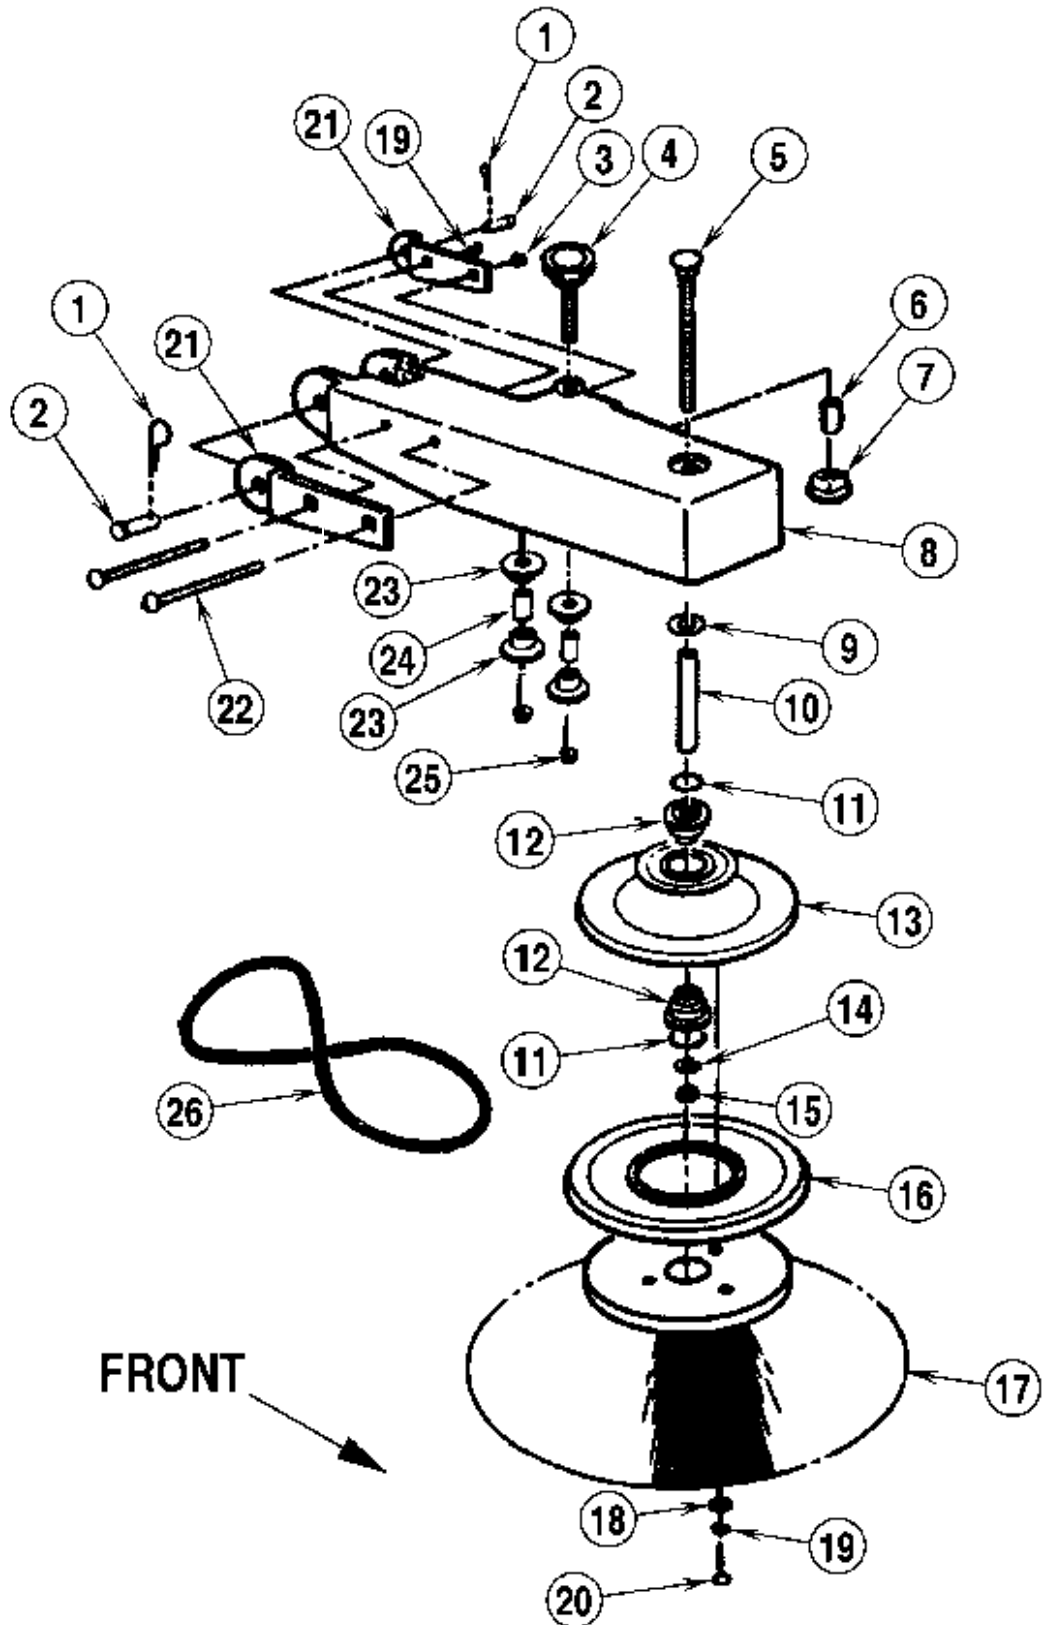

F0611

4

Pos	Part no.	Qty	Description
1	56038923	1	HANDLE UPPER PUSH SWEEPER
3	56038924	1	HANDLE LOWER
7	56038925	2	NUT HALF HEIGHTADJ.
8	56038926	1	SEAL HOPPER
12	56038928	1	KNOB MAIN BROOM ADJ.
17	56038930	1	SEAL REAR FLOOR SWEEPER
19	56038932	1	AXLE PUSH SWEEPER
20	56038933	2	HUB PIVOT RH LH SET
21	56038934	1	ASM WHEEL BEARING
22	56038935	1	ASM WHEEL CLUTCH
23	56038936	2	RING RETAINING SELECTSWEEP
24	56038937	1	HANDLE HOPPER SELECTSWEEP
26	56038939	1	BLADE HOPPER
27	56038940	1	RETAINER BLADE FLOOR
28	56038941	4	BEARING WHEEL SELECTSWEEP
30	56038942	1	RING RETAINING E.EXTERNAL
31	56038943	1	ASM SHAFT BRUSH
32	56038944	2	BROOM HALF SET OF 2 SELECTSW
33	56038945	1	BEARING SWEEPER
34	56038946	1	O RING SWEEPER
37	56038947	2	SEAL SIDES FLOOR
38	56038948	1	FRAME MAIN
39	56038949	1	SOCKET CASTER SWEEPER
40	56038950	1	SUPPORT CASTER SELECTSWEEP
41	56038951	1	CASTER SELECTSWEEP

Side broom arm assembly

SW 655

21-02-2015

Part List ID F0613

5

Side broom arm assembly

SW 655

21-02-2015

Part List ID F-0613

6

Pos	Part no.	Qty	Description
1	56003120	2	PIN COT HAIR.093XDIA .25 .50
2	56038955	2	PIN CLEVIS KS 270
4	56038956	1	KNOB STOP ADJUSTMENT
8	56038958	1	ARM SIDEBROOM KS 270
11	56038946	2	O RING SWEEPER
12	56038945	2	BEARING SWEEPER
13	56038961	1	COVER SIDEBROOM
17	56038963	1	SIDEBROOM PUSH SWEEPER
21	56038964	2	BRACKET SIDEARM
23	56038965	4	GUIDE BELT
26	56038967	1	BELT PUSH SWEEPER