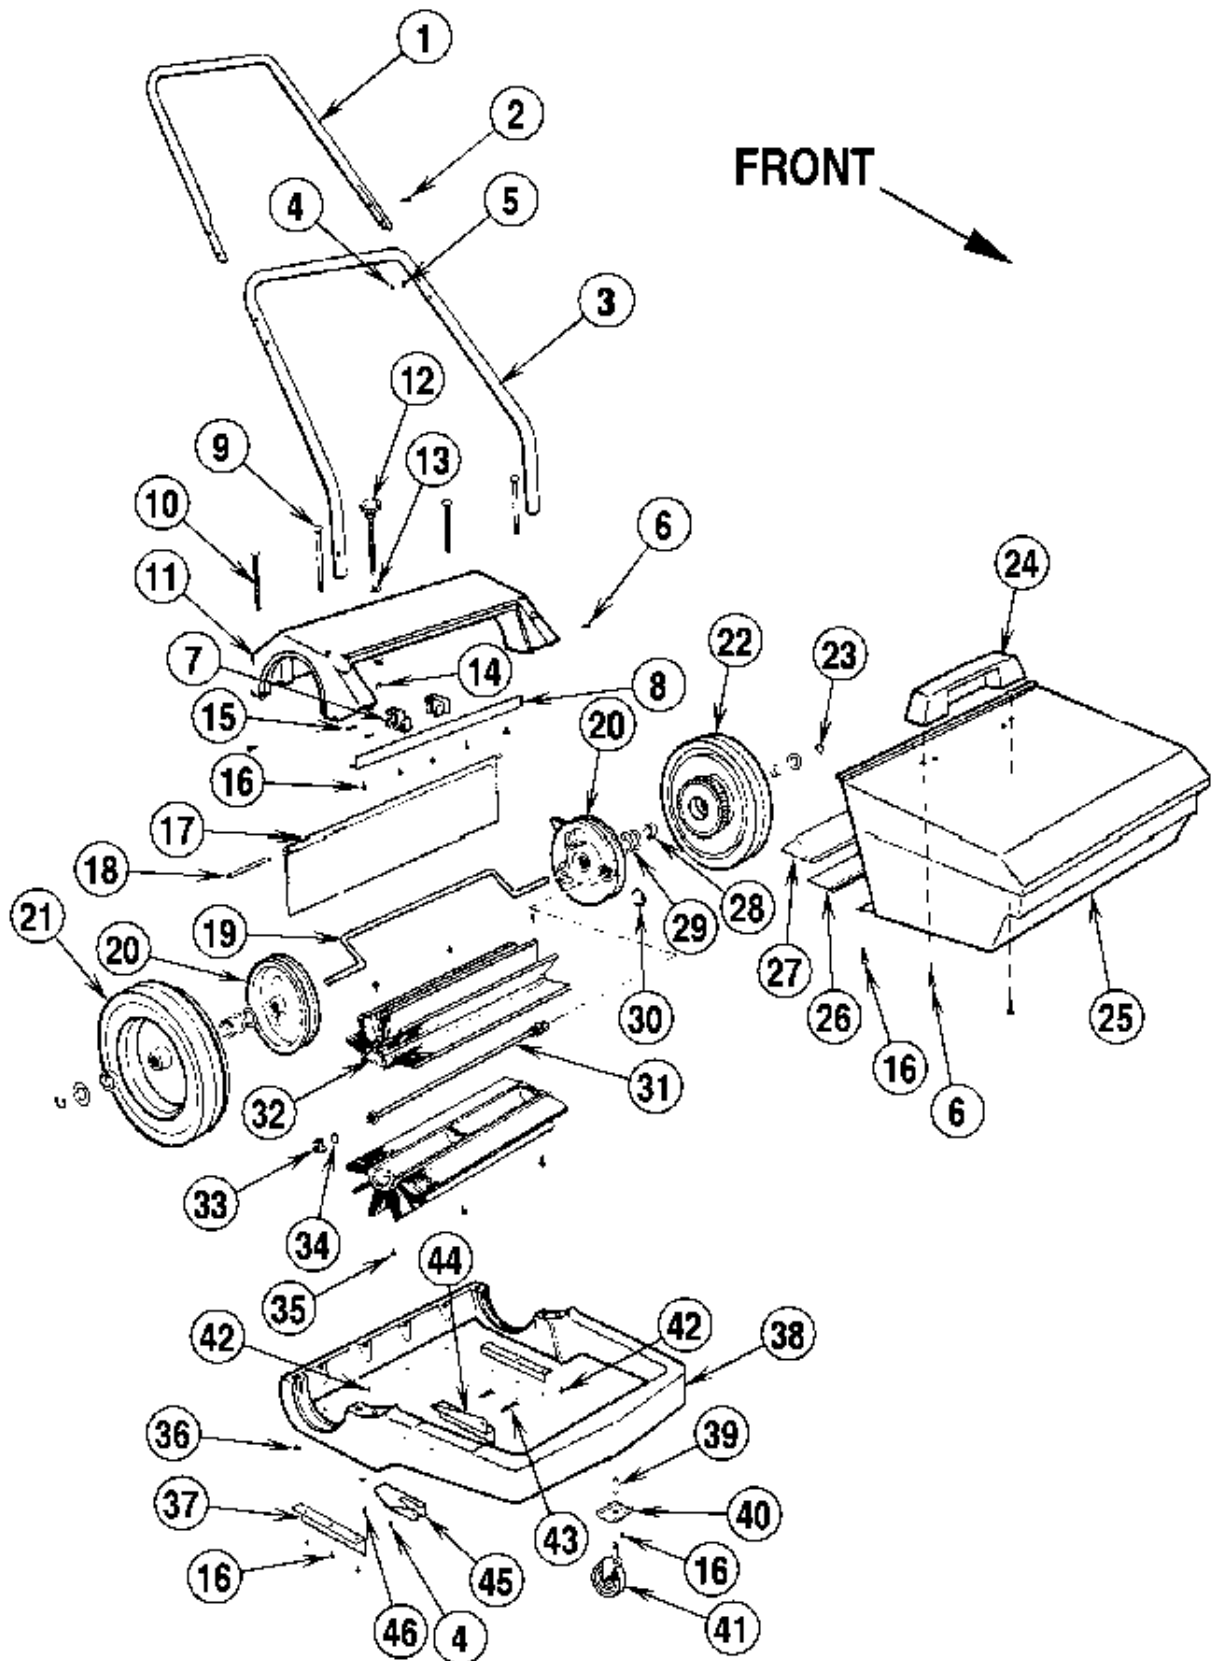

SW 655

Model:
SW 655

Part List US-English

21-02-2015

Table of Contents

SW 655

Main assembly	3
Side broom arm assembly	5

Main assembly

SW 655

21-02-2015

Part List ID F0611

3

Main assembly

SW 655

21-02-2015

Part List ID

F0611

4

Pos	Part no.	Qty	Description
1	56038923	1	HANDLE UPPER PUSH SWEEPER
3	56038924	1	HANDLE LOWER
7	56038925	2	NUT HALF HEIGHTADJ.
8	56038926	1	SEAL HOPPER
12	56038928	1	KNOB MAIN BROOM ADJ.
17	56038930	1	SEAL REAR FLOOR SWEEPER
19	56038932	1	AXLE PUSH SWEEPER
20	56038933	2	HUB PIVOT RH LH SET
21	56038934	1	ASM WHEEL BEARING
22	56038935	1	ASM WHEEL CLUTCH
23	56038936	2	RING RETAINING SELECTSWEEP
24	56038937	1	HANDLE HOPPER SELECTSWEEP
26	56038939	1	BLADE HOPPER
27	56038940	1	RETAINER BLADE FLOOR
28	56038941	4	BEARING WHEEL SELECTSWEEP
30	56038942	1	RING RETAINING E.EXTERNAL
31	56038943	1	ASM SHAFT BRUSH
32	56038944	2	BROOM HALF SET OF 2 SELECTSW
33	56038945	1	BEARING SWEEPER
34	56038946	1	O RING SWEEPER
37	56038947	2	SEAL SIDES FLOOR
38	56038948	1	FRAME MAIN
39	56038949	1	SOCKET CASTER SWEEPER
40	56038950	1	SUPPORT CASTER SELECTSWEEP
41	56038951	1	CASTER SELECTSWEEP

Part List ID F-0613

6

Pos	Part no.	Qty	Description
1	56003120	2	PIN COT HAIR.093XDIA .25 .50
2	56038955	2	PIN CLEVIS KS 270
4	56038956	1	KNOB STOP ADJUSTMENT
8	56038958	1	ARM SIDEBROOM KS 270
11	56038946	2	O RING SWEEPER
12	56038945	2	BEARING SWEEPER
13	56038961	1	COVER SIDEBROOM
17	56038963	1	SIDEBROOM PUSH SWEEPER
21	56038964	2	BRACKET SIDEARM
23	56038965	4	GUIDE BELT
26	56038967	1	BELT PUSH SWEEPER