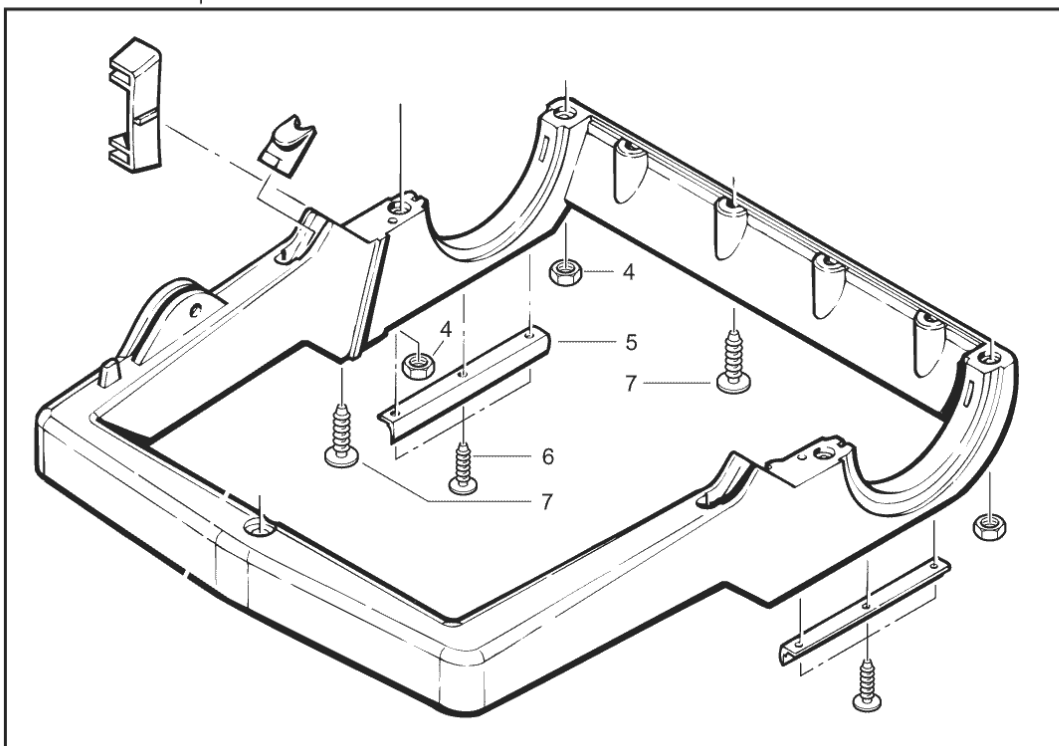

# BASE PART

SW 650S

16-02-2015

Part List ID F-01313

4

Pos	Part no.	Qty	Description
1	20708310	1	REAR HOUSING
2	20708330	1	FRAME
3	20708300	1	HANDLE CPL.