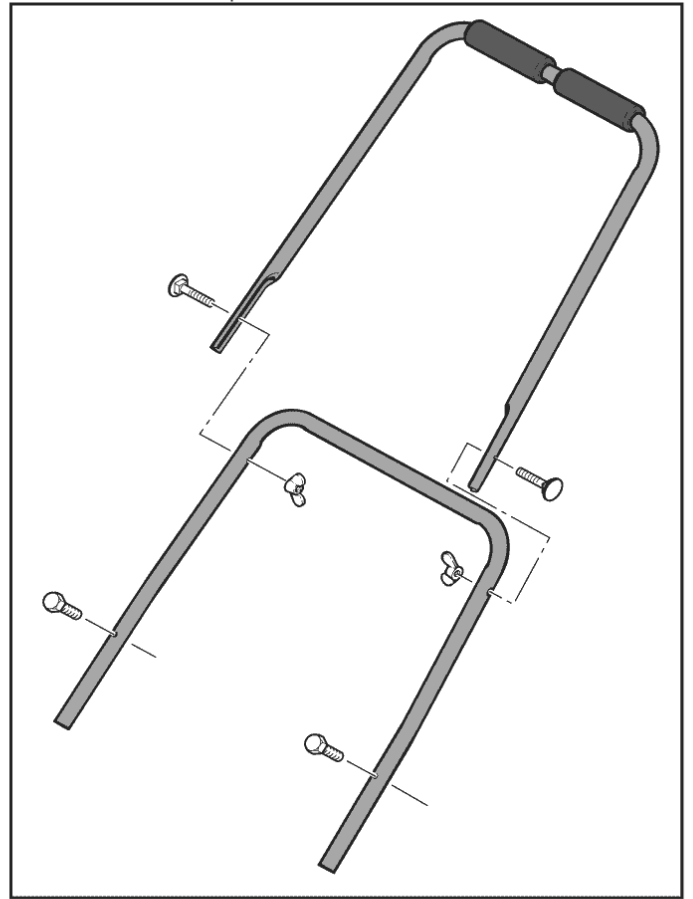

# Table of Contents

SW 650S

<b>BASE PART</b>	<b>3</b>
<b>AXLE AND WHEELS</b>	<b>5</b>
<b>HOPPER AND MAIN BROOM SYSTEM</b>	<b>7</b>
<b>SIDE BROOM SYSTEM</b>	<b>9</b>

# BASE PART

SW 650S

16-02-2015

Part List ID F01313

3

1

2

3

# BASE PART

SW 650S

16-02-2015

Part List ID F-01313

4

Pos	Part no.	Qty	Description
1	20708310	1	REAR HOUSING
2	20708330	1	FRAME
3	20708300	1	HANDLE CPL.