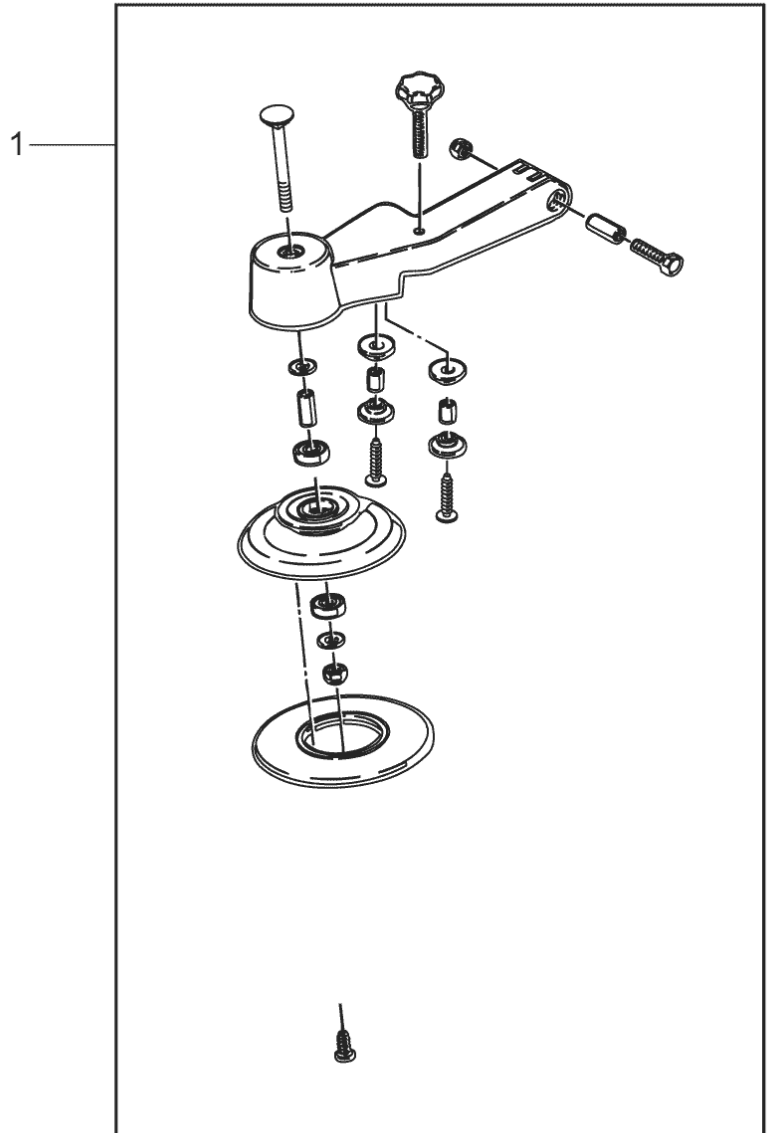

SIDE BROOM SYSTEM

SW 650S

16-02-2015

Part List ID
F01319

9

SIDE BROOM SYSTEM

SW 650S

16-02-2015

Part List ID F-01319

10

Pos	Part no.	Qty	Description
1	22423200	1	SIDE BROOM ARM. SW 655 S
2	22423300	1	BELT. SW 655 S
3	42321	1	SIDE BRUSH