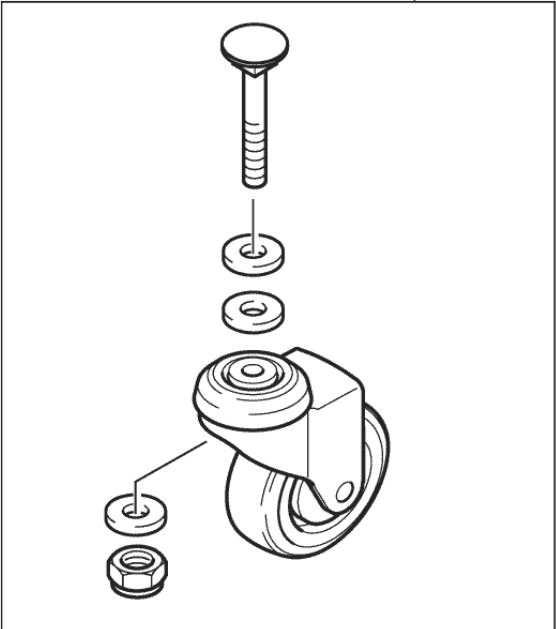

# Table of Contents

SW 650S

<b>BASE PART</b>	<b>3</b>
<b>AXLE AND WHEELS</b>	<b>5</b>
<b>HOPPER AND MAIN BROOM SYSTEM</b>	<b>7</b>
<b>SIDE BROOM SYSTEM</b>	<b>9</b>

# BASE PART

SW 650S

16-02-2015

Part List ID F-01313

4

Pos	Part no.	Qty	Description
1	20708310	1	REAR HOUSING
2	20708330	1	FRAME
3	20708300	1	HANDLE CPL.

# AXLE AND WHEELS

SW 650S

16-02-2015

Part List ID  
F01315

5

1

2

3