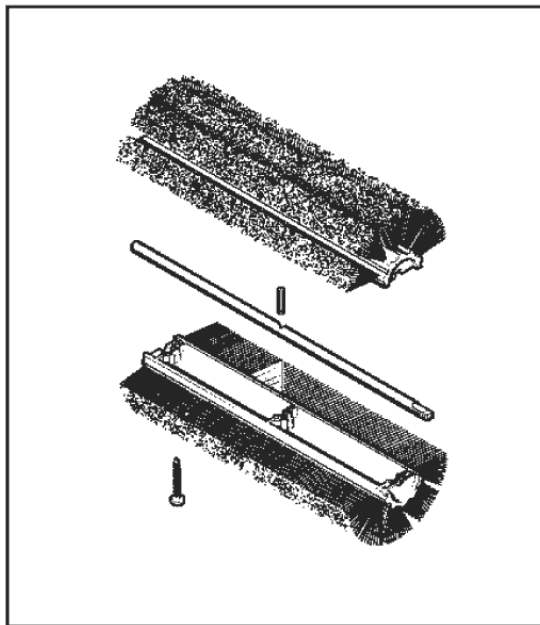

HOPPER AND MAIN BROOM SYSTEM

SW 650S

16-02-2015

Part List ID F01317

7

HOPPER AND MAIN BROOM SYSTEM

SW 650S

16-02-2015

Part List ID F-01317

8

Pos	Part no.	Qty	Description
1	22422700	1	HOPPER CPL. SW 655S
2	20708320	1	REAR FLOOR SEAL
3A	22423000	1	MAIN BROOM CPT. SW 655 S
3B	42320	1	BRUSH ROLLER ASSEMBLY BK