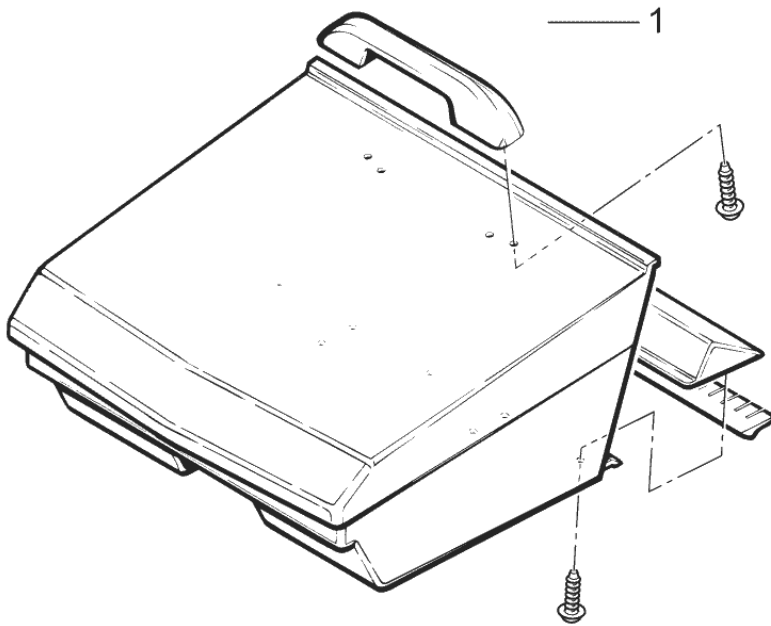

HOPPER AND MAIN BROOM SYSTEM

SW 650S

16-02-2015

Part List ID F01317

7

HOPPER AND MAIN BROOM SYSTEM

SW 650S

16-02-2015

Part List ID F-01317

8

Pos	Part no.	Qty	Description
1	22422700	1	HOPPER CPL. SW 655S
2	20708320	1	REAR FLOOR SEAL
3A	22423000	1	MAIN BROOM CPT. SW 655 S
3B	42320	1	BRUSH ROLLER ASSEMBLY BK