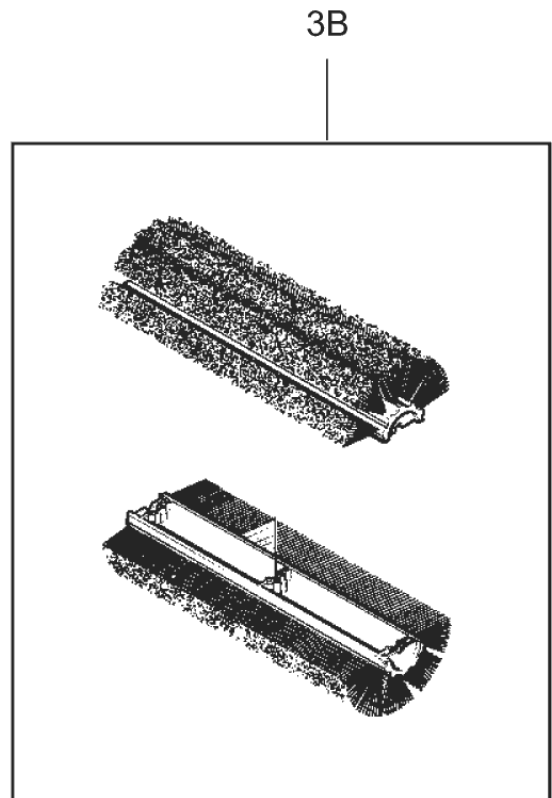

HOPPER AND MAIN BROOM SYSTEM

SW 650S

16-02-2015

Part List ID F01317

7

HOPPER AND MAIN BROOM SYSTEM

SW 650S

16-02-2015

Part List ID F-01317

8

Pos	Part no.	Qty	Description
1	22422700	1	HOPPER CPL. SW 655S
2	20708320	1	REAR FLOOR SEAL
3A	22423000	1	MAIN BROOM CPT. SW 655 S
3B	42320	1	BRUSH ROLLER ASSEMBLY BK