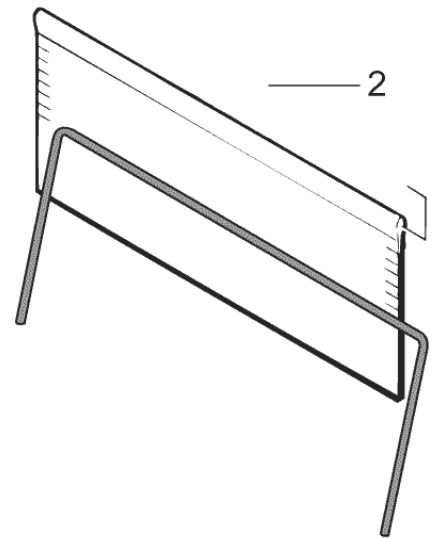

HOPPER AND MAIN BROOM SYSTEM

SW 650S

16-02-2015

Part List ID F01317

7

HOPPER AND MAIN BROOM SYSTEM

SW 650S

16-02-2015

Part List ID F-01317

8

Pos	Part no.	Qty	Description
1	22422700	1	HOPPER CPL. SW 655S
2	20708320	1	REAR FLOOR SEAL
3A	22423000	1	MAIN BROOM CPT. SW 655 S
3B	42320	1	BRUSH ROLLER ASSEMBLY BK