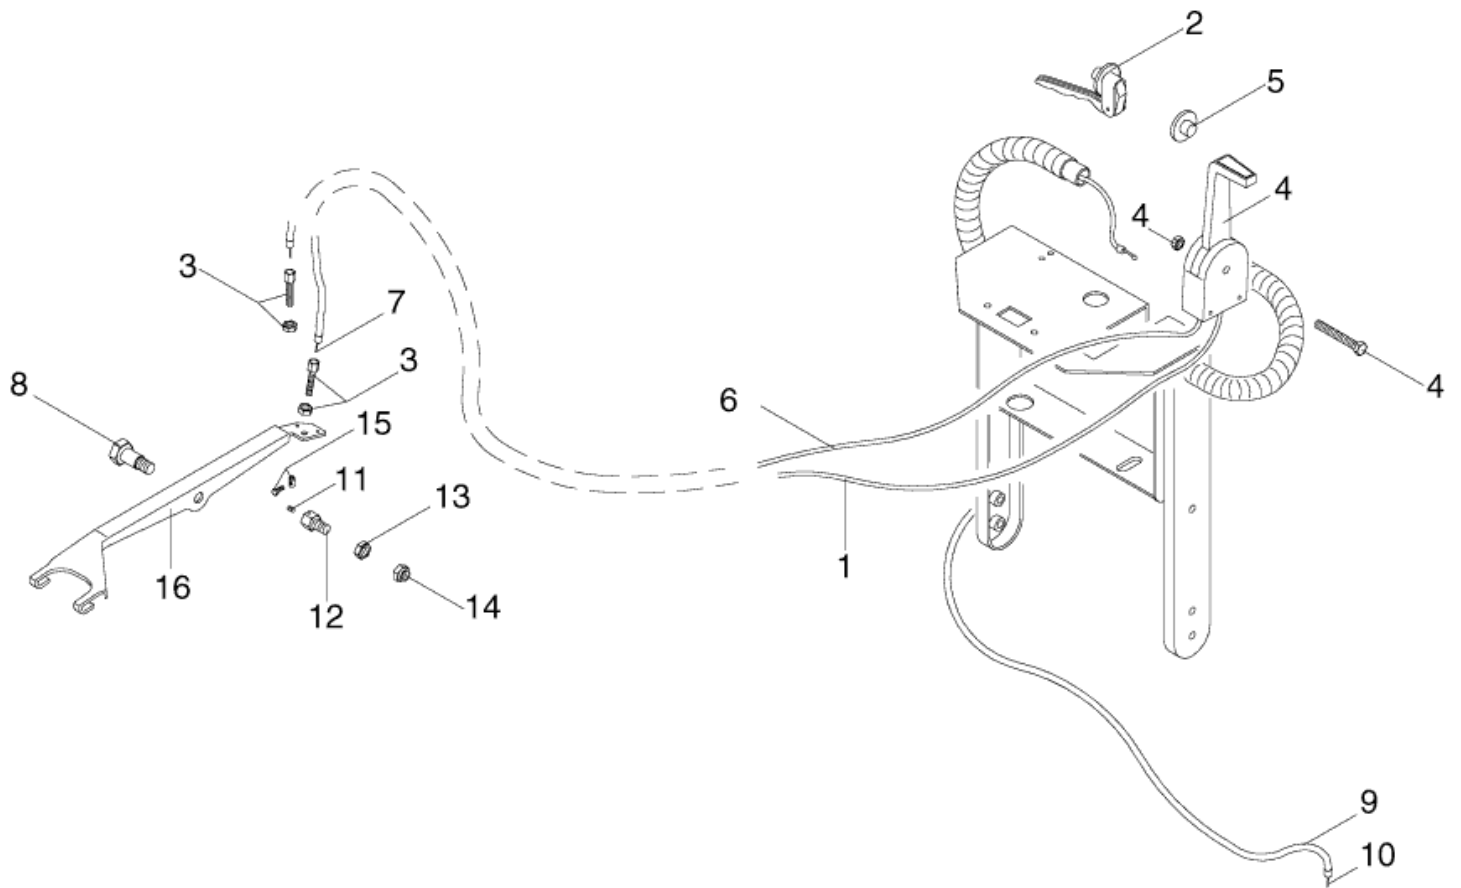

Drive- and lift lever

KC 500 ET

15-02-2015

Part List ID
KC500ET04

5

Drive- and lift lever

KC 500 ET

15-02-2015

Part List ID
KC500E104

6

Pos	Part no.	Qty	Description
1	7115191	1	SIDE BRUSH SHEATHING
2	7114506	1	TRACTION HANDLE
3	7114275	3	TURNED ADJUSTER
4	7114684	1	BRUSH COMMAND LEVER
5	7115300	1	CAP FOR HANDLE
6	7114443	1	SIDE BRUSH SHEATHING
7	7114540	1	SIDE BRUSH LIFTING CABLE
8	7114324	1	PIN 17X34
9	7114953	1	DRIVE CABLE SHEATH
10	7114954	1	DRIVE CABLE
11	7114151	2	DOWEL 5X6
12	7114363	2	WIRE FIXING SCREW
13	7114126	2	NUT M8
14	7114126	3	NUT M8
15	7114264	1	CLAMP
16	7114448	1	SIDE BRUSH LIFTING LEVER