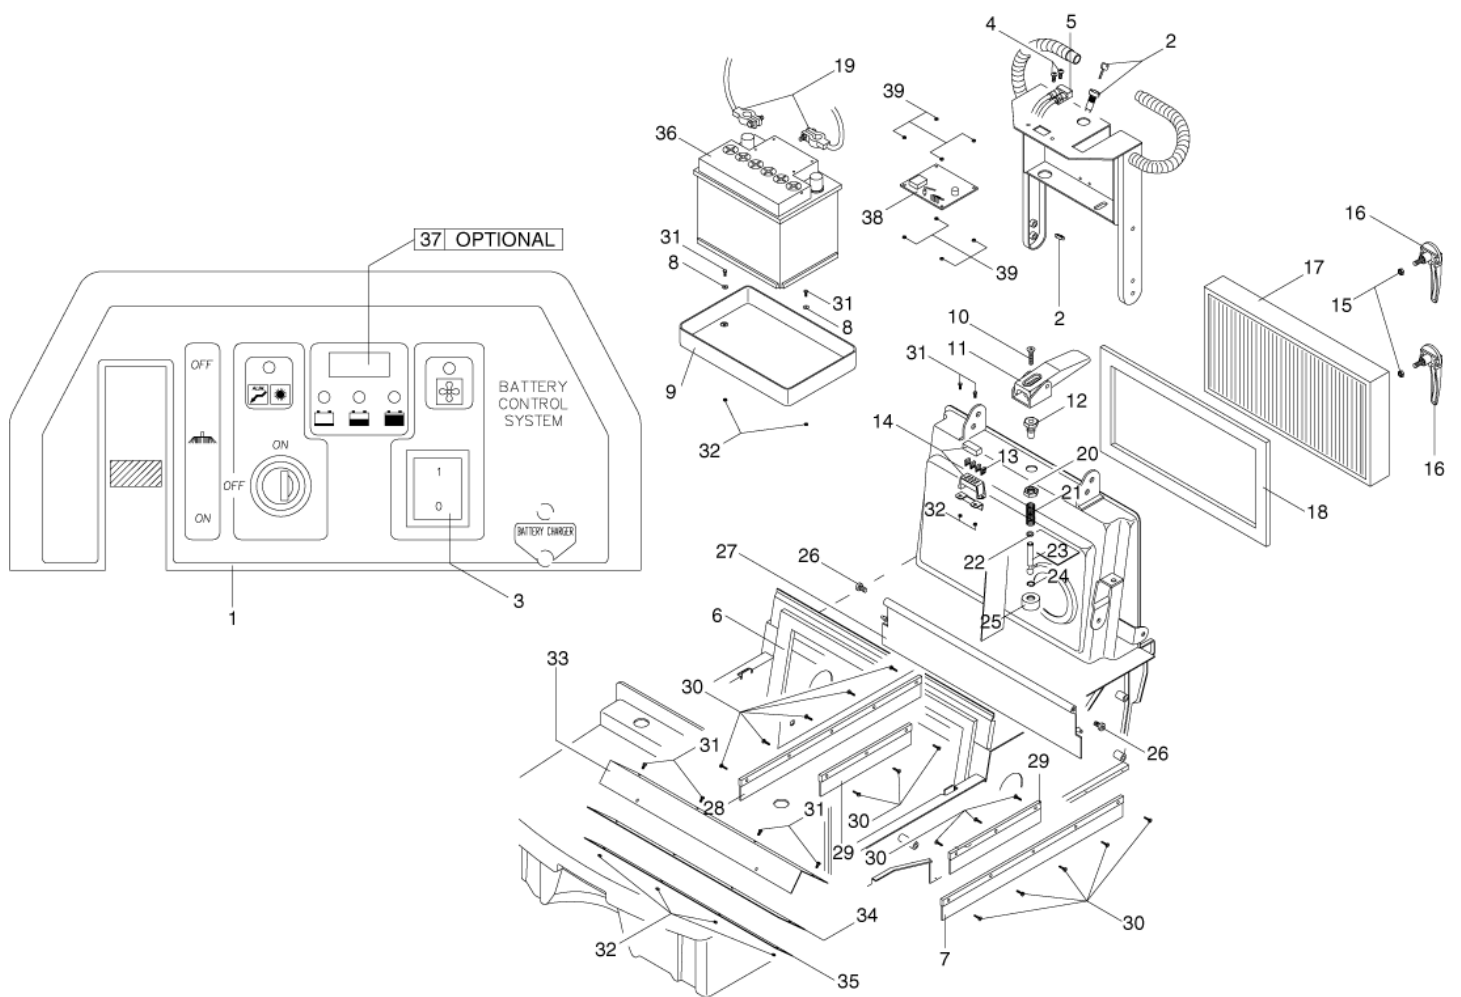

Battery, filter and dash board

KC 500 ET

15-02-2015

Part List ID
KC500ET10

12

Battery, filter and dash board

KC 500 ET

15-02-2015

Part List ID
KC500E110

13

Pos	Part no.	Qty	Description
1	7114592	1	DASHBOARD PLATE
2	7114624	1	COMPLETE KEY SWITCH
3	7114355	1	BIPOLAR SWITCH
4	7114194	2	SCREW 5X20
5	7114586	1	CONNECTOR FOR BATTERY CHA
6	7114493	1	ADHESIVE KIT FOR FRONT DR
7	7114503	1	LEFT SIDE FLAP
10	7114172	1	SCREW 6X25
11	7114434	1	COMPLETE FILTER SHAKER L
12	7114413	1	FILTER SHAKER RAIL
13	7114222	4	FUSE 30A
14	7114518	1	FUSE-BOX
15	7114123	2	SCREW 8X25
16	7114385	1	FILTER FIXING BRACKET
17	7114723	1	FILTER
18	7114414	1	FILTER GASKETS KIT
19	7114841	1	ELECTRICAL INSTALLATION
20	7114220	1	NUT M18
21	7114297	1	FILTER SHAKER SPRING
22	7114175	1	OR 106 GASKET
23	7114403	1	PIN
24	7114158	1	INNER SNAP RING DIN Ø16
25	7114353	1	ARTICULATED BAR
26	7114181	2	SCREW 10X16
27	7114559	1	REAR FLAP
28	7114502	1	RIGHT SIDE FLAP
29	7114466	2	INNER FLAP TK
30	7114119	16	SELF-TAPPING SCREW 3.5X9.
31	7114101	8	SCREW 4X16
32	2759	8	HEXAGON NUT M4
33	7114373	1	FLAP FIXER
34	7114323	1	FRONT DRAWER RUBBER
35	7114402	1	FRONT DRAWER PARA
36	7116028	1	BATTERY START 12V. 89 AH.
37	7114773	1	TACHOMETER
38	7114831	1	12V MOTOR BLOCKING DRIVIN