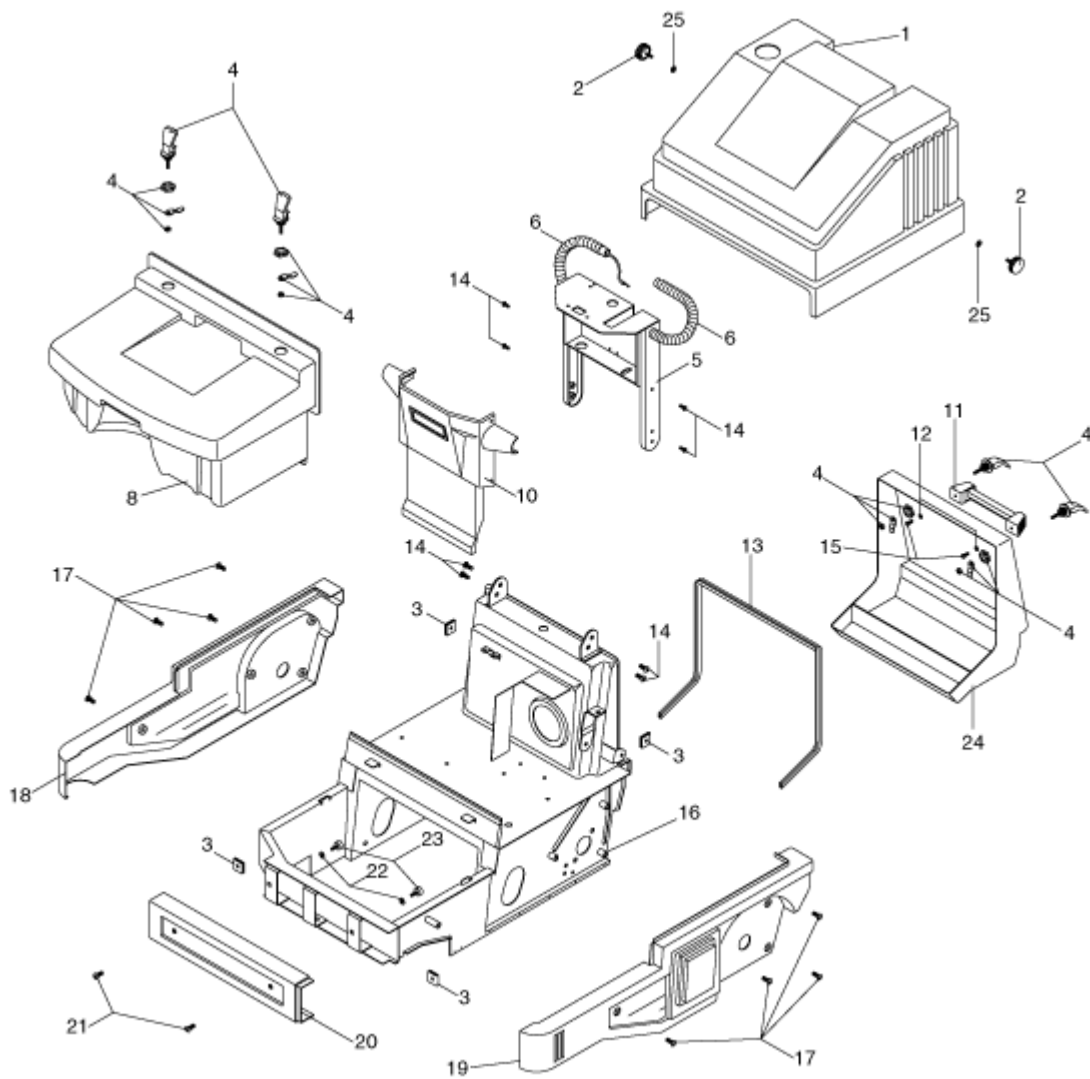

Casing and frame

KC 500 ET

15-02-2015

Part List ID
KC500ET02

3

Casing and frame

KC 500 ET

15-02-2015

Part List ID
KC500E1 02

4

Pos	Part no.	Qty	Description	
1	7114801	1	ANTHRACITE UPPER COVER -BL	BLUE
1	7114801-1	1	ANTHRACITE UPPER COVER -GR	GREY
2	7114276	2	KNOB Ø40 M8X15	
3	7114225	4	NUT M8	
4	7114550	4	COMPLETE LOCKING	
5	7114759	1	HANDGRIP PAINTED	
6	7114418	2	RUBBER HANDLE COVER	
8	7114794-1	1	ANTHRACITE FRONT DRAWER G	GREY
10	7114736	1	CABLE CASING FOR HANDLE	F. HANDLE BLUE
10	7114736-1	1	CABLE CASING FOR HANDLE	F. HANDLE GREY
11	7114445	1	COMPLETE HANDLE	
12	7114116	2	WASHER 6X24	
13	7114528	1	REINFORCED GASKET	
14	7114135	8	SCREW 6X16	
15	7114166	2	SCREW 6.3X19	
16	7114852	1	FRAME RAL 7001	
17	7114133	8	SCREW 8X10	
18	7114733	1	RIGHT SIDE CASING - BLACK	BLACK
18	7114733-1	1	RIGHT SIDE CASING - GREY	GREY
19	7114732	1	LEFT SIDE CASING - BLACK	BLACK
19	7114732-1	1	LEFT SIDE CASING - GREY	GREY
20	7114632	1	FRONT CASING - BLACK	BLACK
20	7114632-1	1	FRONT CASING -GREY	GREY
21	7114182	2	SCREW	
22	1800705	2	NUT M6 ISO 4032	
23	7114267	2	FOOT 20X9 M 6X18	
24	7114785	1	HOPPER KC500	BLACK
25	7114113	2	WASHER 8X17