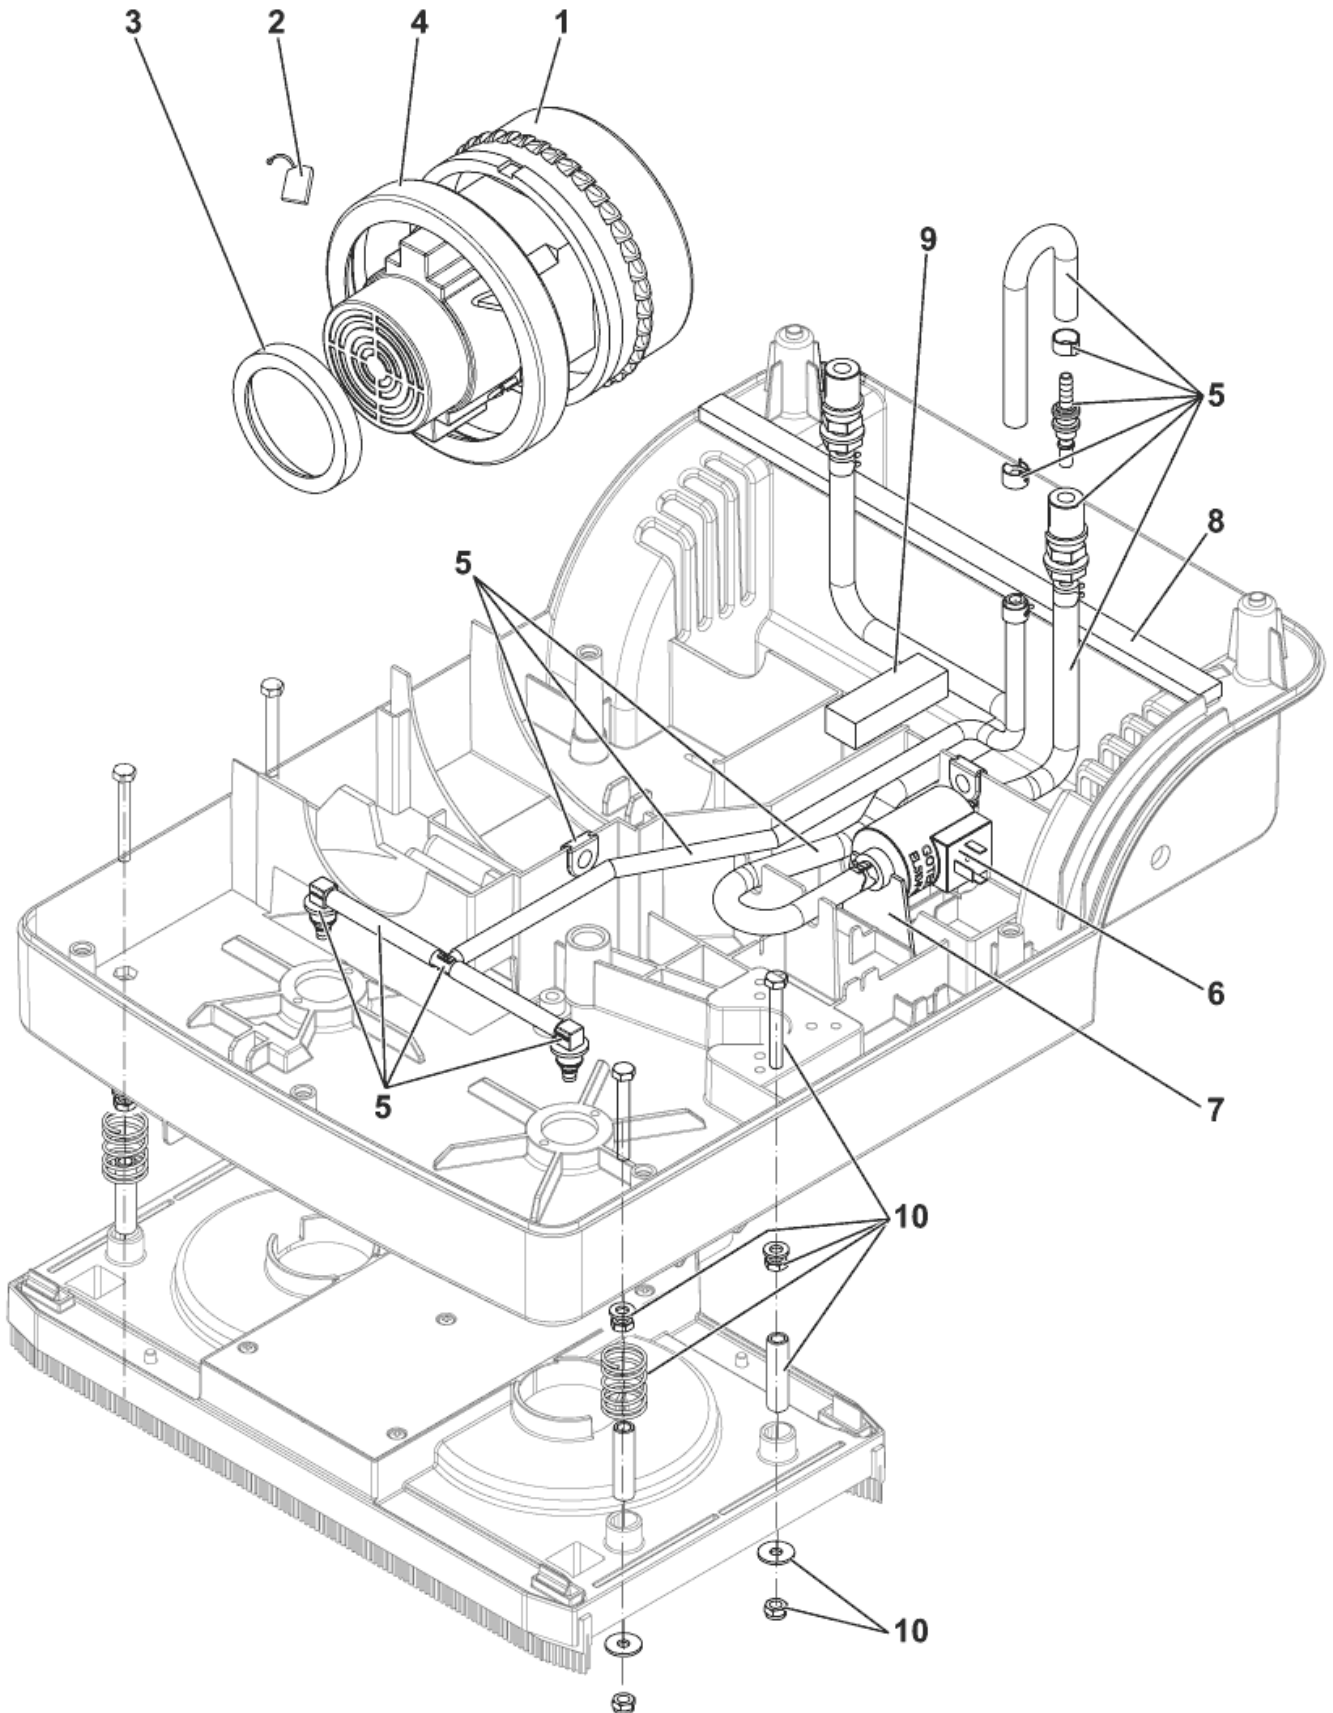

Frame lower system

SCRUBTEC 233

02-11-2014

ET-Liste-Nr. 23305

7

Frame lower system

SCRUBTEC 233

02-11-2014

ET-Liste-Nr. 23305

8

Pos	Artikelnr.	Me	Beschreibung	
0	9098372000	1	HARNESS WATER PUMP KIT	FOR KITS 9098370000-9098371000
1	9098192000	1	MOTOR VACUUM 230V 550W	FROM S.NO.092300293 - TSB IT 2009-028
2	909 5719 000	2	CARBON BRUSH	
3	9097251000	1	Motordichtung	
4	9097250000	1	Motordichtung	
5	9097493000	1	PIPE SOLUTION KIT	
6	9098207000	1	PUMP WATER 230 V 45W	FROM S.NO.094101184 - TSB IT 2009-028
6	9098208000	1	PUMP WATER 110 V 45W	FROM S.NO.094101184 - TSB IT 2009-028
6	9098370000	1	PUMP WATER EU KIT	BEFORE S.NO.094101184 - TSB IT 2009-028
6	9098371000	1	PUMP WATER US JP KIT	BEFORE S.NO.094101184 - TSB IT 2009-028
7	9097275000	1	SUPPORT PUMP NYLON	
8	146 0410 000	1	GASKET ADHESIVE 15X10 L.340MM	
9	9097583000	1	GASKET ADHESIVE 20X15 L.65MM	
10	9097431000	1	HARDWARE DECK FIXING KIT