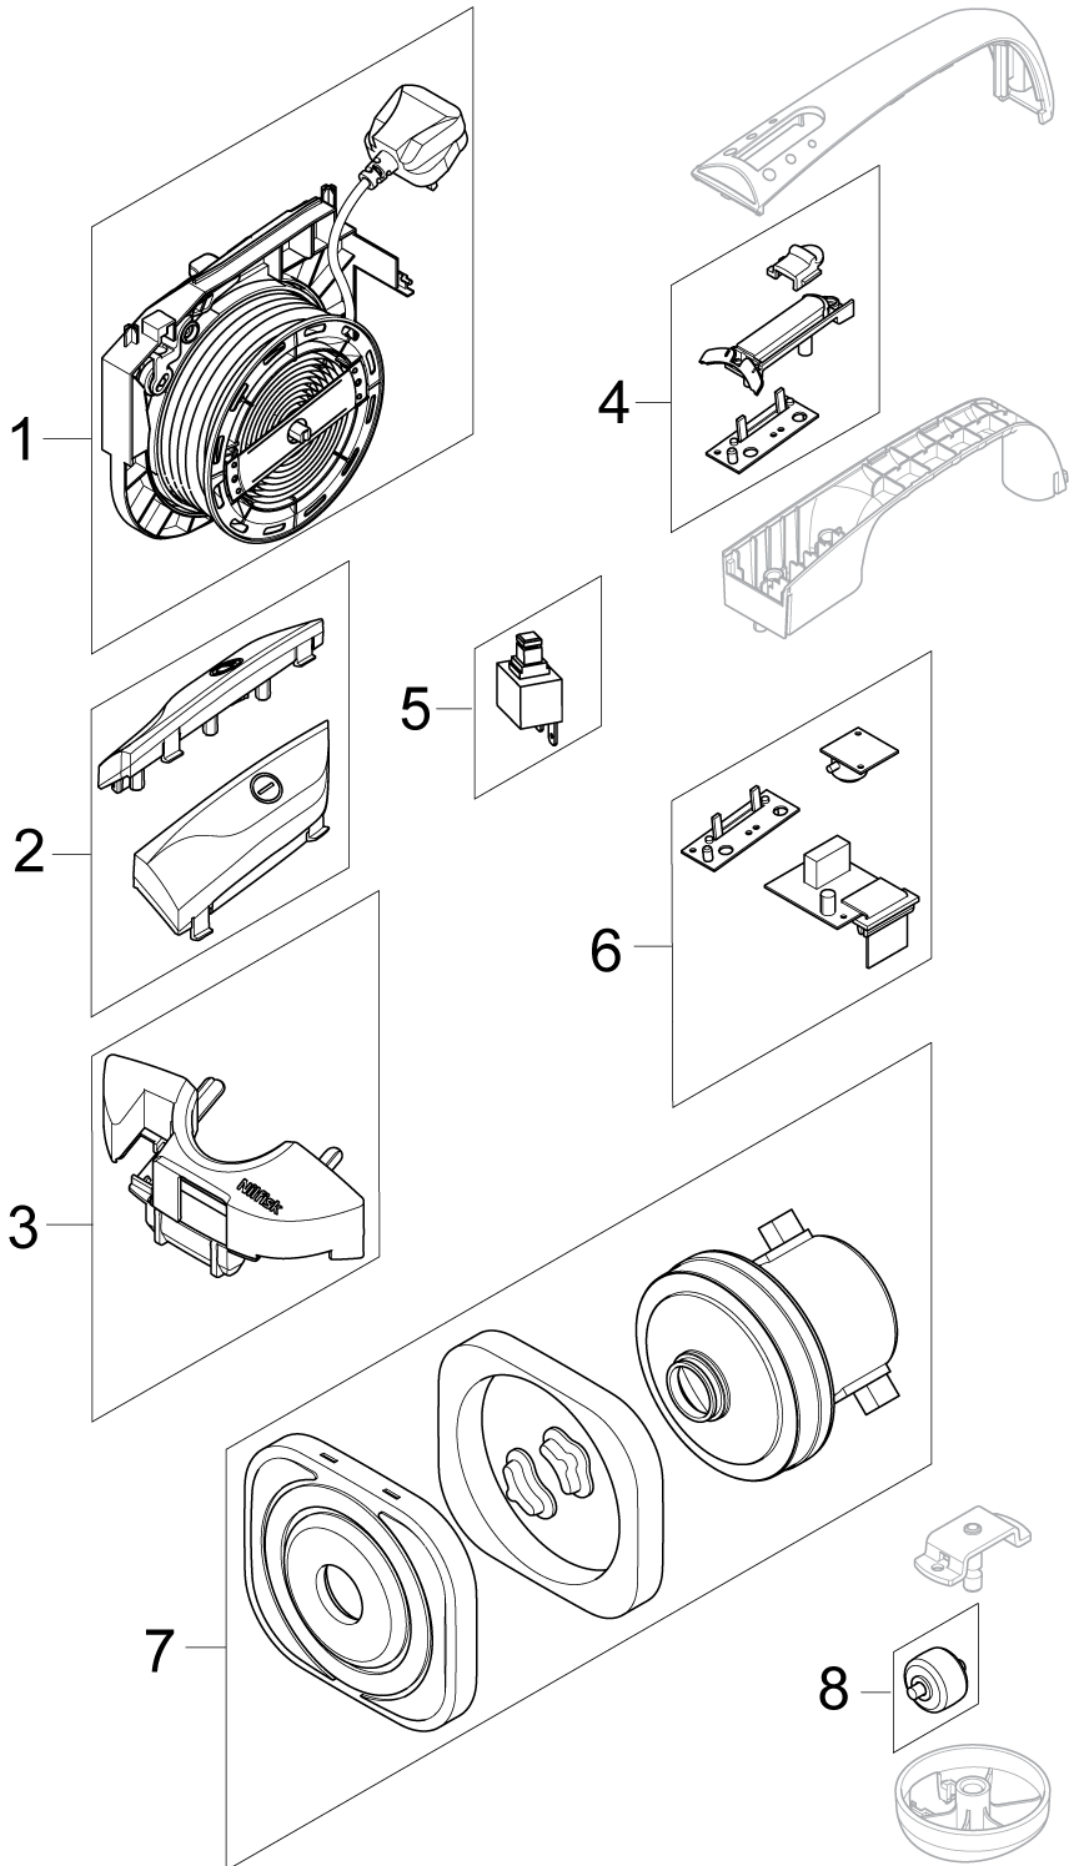

21-10-2014

Nilfisk

www.nilfisk.com

Table of Contents

Nilfisk BRAVO

Motor - cabel rewind - buttons - PCB	3
Filters - sale box	5
Hose and tubes	7
Nozzles	9

Motor - cabel rewind - buttons - PCB

Nilfisk BRAVO

21-10-2014

Part List ID
BRAVO02

3

Motor - cabel rewind - buttons - PCB

Nilfisk BRAVO

21-10-2014

Part List ID
BRAVO02

4

Pos	Part no.	Qty	Description	
1	30050411	1	CABLE RE-WINDER EU	
1	30050412	1	CABLE RE-WINDER UK	
1	30050413	1	CABLE RE-WINDER AUS/NZ	
2	30050417	1	ON/OFF AND CABLE REWIND BUTTONS - RED	
2	30050420	1	ON/OFF AND CABLE REWIND BUTTONS - SILVER	
2	30050421	1	ON/OFF AND CABLE REWIND BUTTONS - BLUE	
2	30050422	1	ON/OFF AND CABLE REWIND BUTTONS - GOLD	
2	30050423	1	ON/OFF AND CABLE REWIND BUTTONS - ANTHRA	
3	30050418	1	DUST BAG HOLDER	
4	30050416	1	SPEED REGULATOR CPL WIRE AND SPEED PCB	
5	30050019	1	ON/OFF SWITCH BLACK	
6	30050410	1	PCB COMPLETE 3 DIFF UNIT	
7	107411456	1	MOTOR 230V 1600W BRAVO	FROM 09.2014
7	107411457	1	MOTOR 230V 700W BRAVO	FROM 09.2014
7	30050409	1	MOTOR 230V 2000 W HIGH EFFICIENCY	For 230 V HE models
7	30050424	1	MOTOR 240V 2000 W HIGH EFFICIENCY	For 240 V HE models
7	30050425	1	MOTOR 220-240V	
8	31000899	1	SWIVEL WHEEL BRAVO	