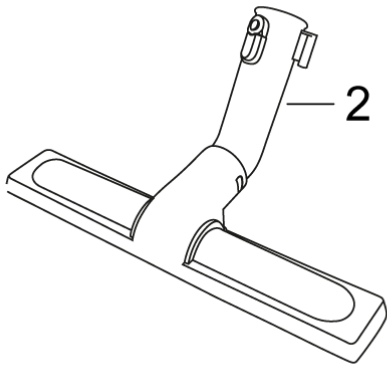

Nozzles

Nilfisk BRAVO

21-10-2014

Part List ID
BRAVO08

9

Nozzles

Nilfisk BRAVO

21-10-2014

Part List ID
BRAVO08

10

Pos	Part no.	Qty	Description
1	107413006	1	C Nozzle Eco Bravo Elite
2	30050402	1	HARD FLOOR CLICK F
4	30050403	1	TURBO NOZZLE CLICK F
5	82214900	1	UPHOLSTERY
6	82214800	1	CREVICE
7	82215000	1	ROUND BRUSH
8	30050408	1	BLOW FUNCTION NOZZLE
9	107409796	1	PARKING CLIP FROM 09.2014 for 107413006
9	147 0585 500	1	PARKING CLIP BLACK