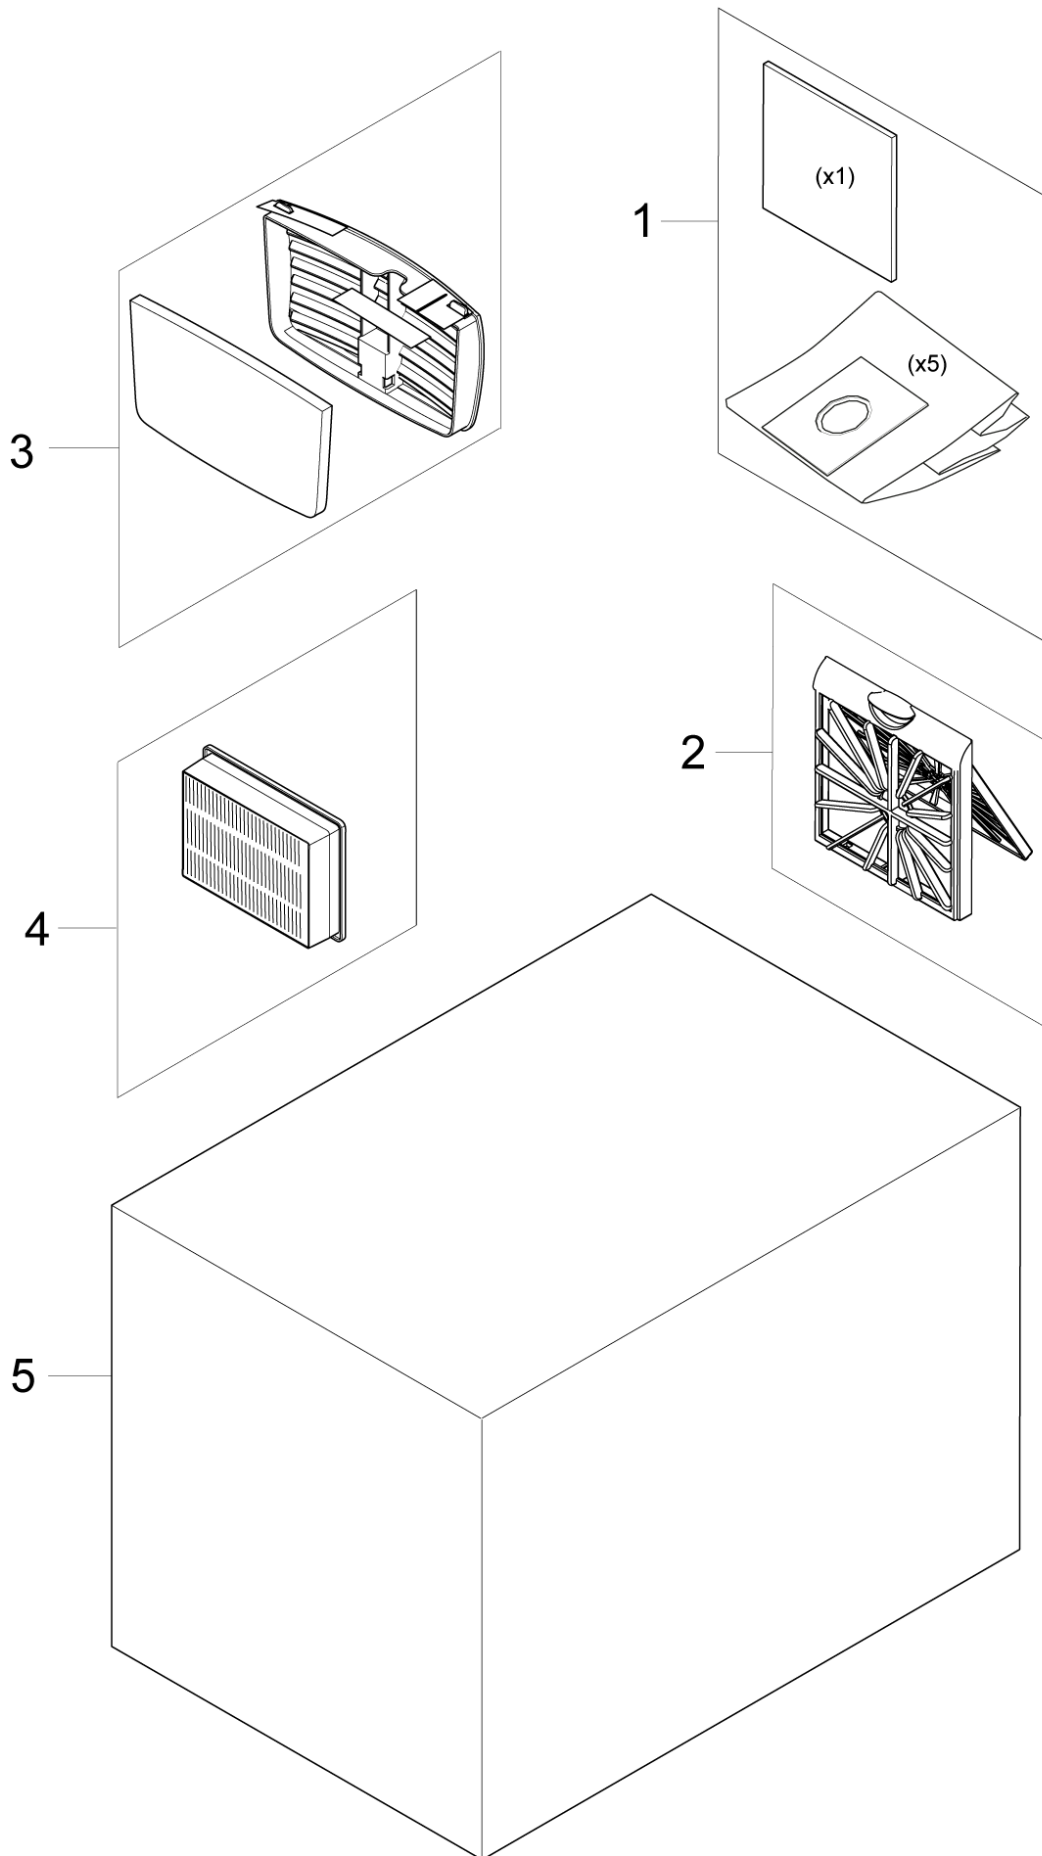

Filters - sale box

Nilfisk BRAVO

21-10-2014

Part List ID
BRAVO04

5

Filters - sale box

Nilfisk BRAVO

21-10-2014

Part List ID
BRAVO04

6

Pos	Part no.	Qty	Description
1	30050002	1	DUST BAG 5 PCS ACTION BRAVO
2	30050406	1	ACTIVE COAL PRE-FILTER
2	78602703	1	PRE FILTER FRAME
3	30050414	1	EXHAUST FILTER FRAME
4	30050404	1	Hepa Filter
4	30050405	1	HEPA FILTER WASHABLE
5	30050415	1	SALES CARDBOARD BOX BRAVO
5	31000878	1	SALES CARDBOARD BOX 700W/1600W Erp BRAVO