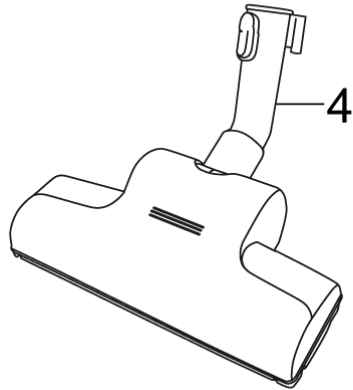

Nozzles

Nilfisk BRAVO

21-10-2014

Part List ID
BRAVO08

9

Nozzles

Nilfisk BRAVO

21-10-2014

Part List ID
BRAVO08

10

Pos	Part no.	Qty	Description
1	107413006	1	C Nozzle Eco Bravo Elite
2	30050402	1	HARD FLOOR CLICK F
4	30050403	1	TURBO NOZZLE CLICK F
5	82214900	1	UPHOLSTERY
6	82214800	1	CREVICE
7	82215000	1	ROUND BRUSH
8	30050408	1	BLOW FUNCTION NOZZLE
9	107409796	1	PARKING CLIP FROM 09.2014 for 107413006
9	147 0585 500	1	PARKING CLIP BLACK