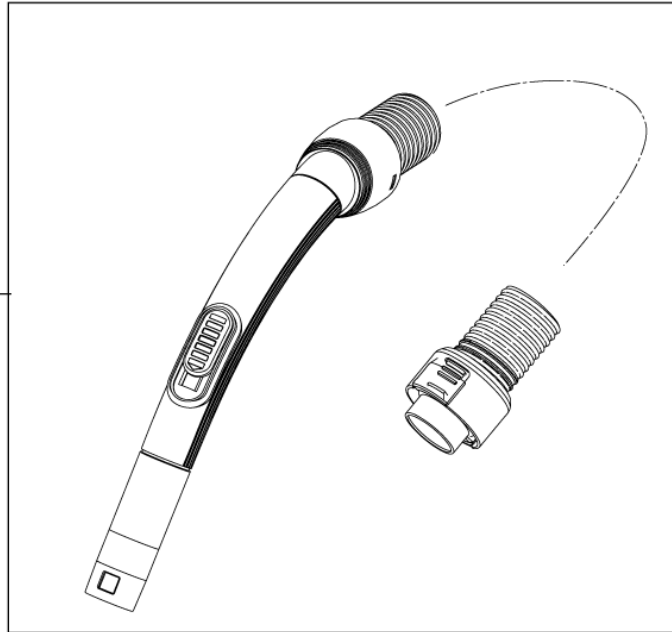

Hose and tubes

Nilfisk BRAVO

21-10-2014

Part List ID
BRAVO06

7

1

2

Hose and tubes

Nilfisk BRAVO

21-10-2014

Part List ID
BRAVO06

8

Pos	Part no.	Qty	Description
1	30050419	1	Hose
2	30050407	1	TELESCOPIC TUBE CLICK F

Nozzles

Nilfisk BRAVO

21-10-2014