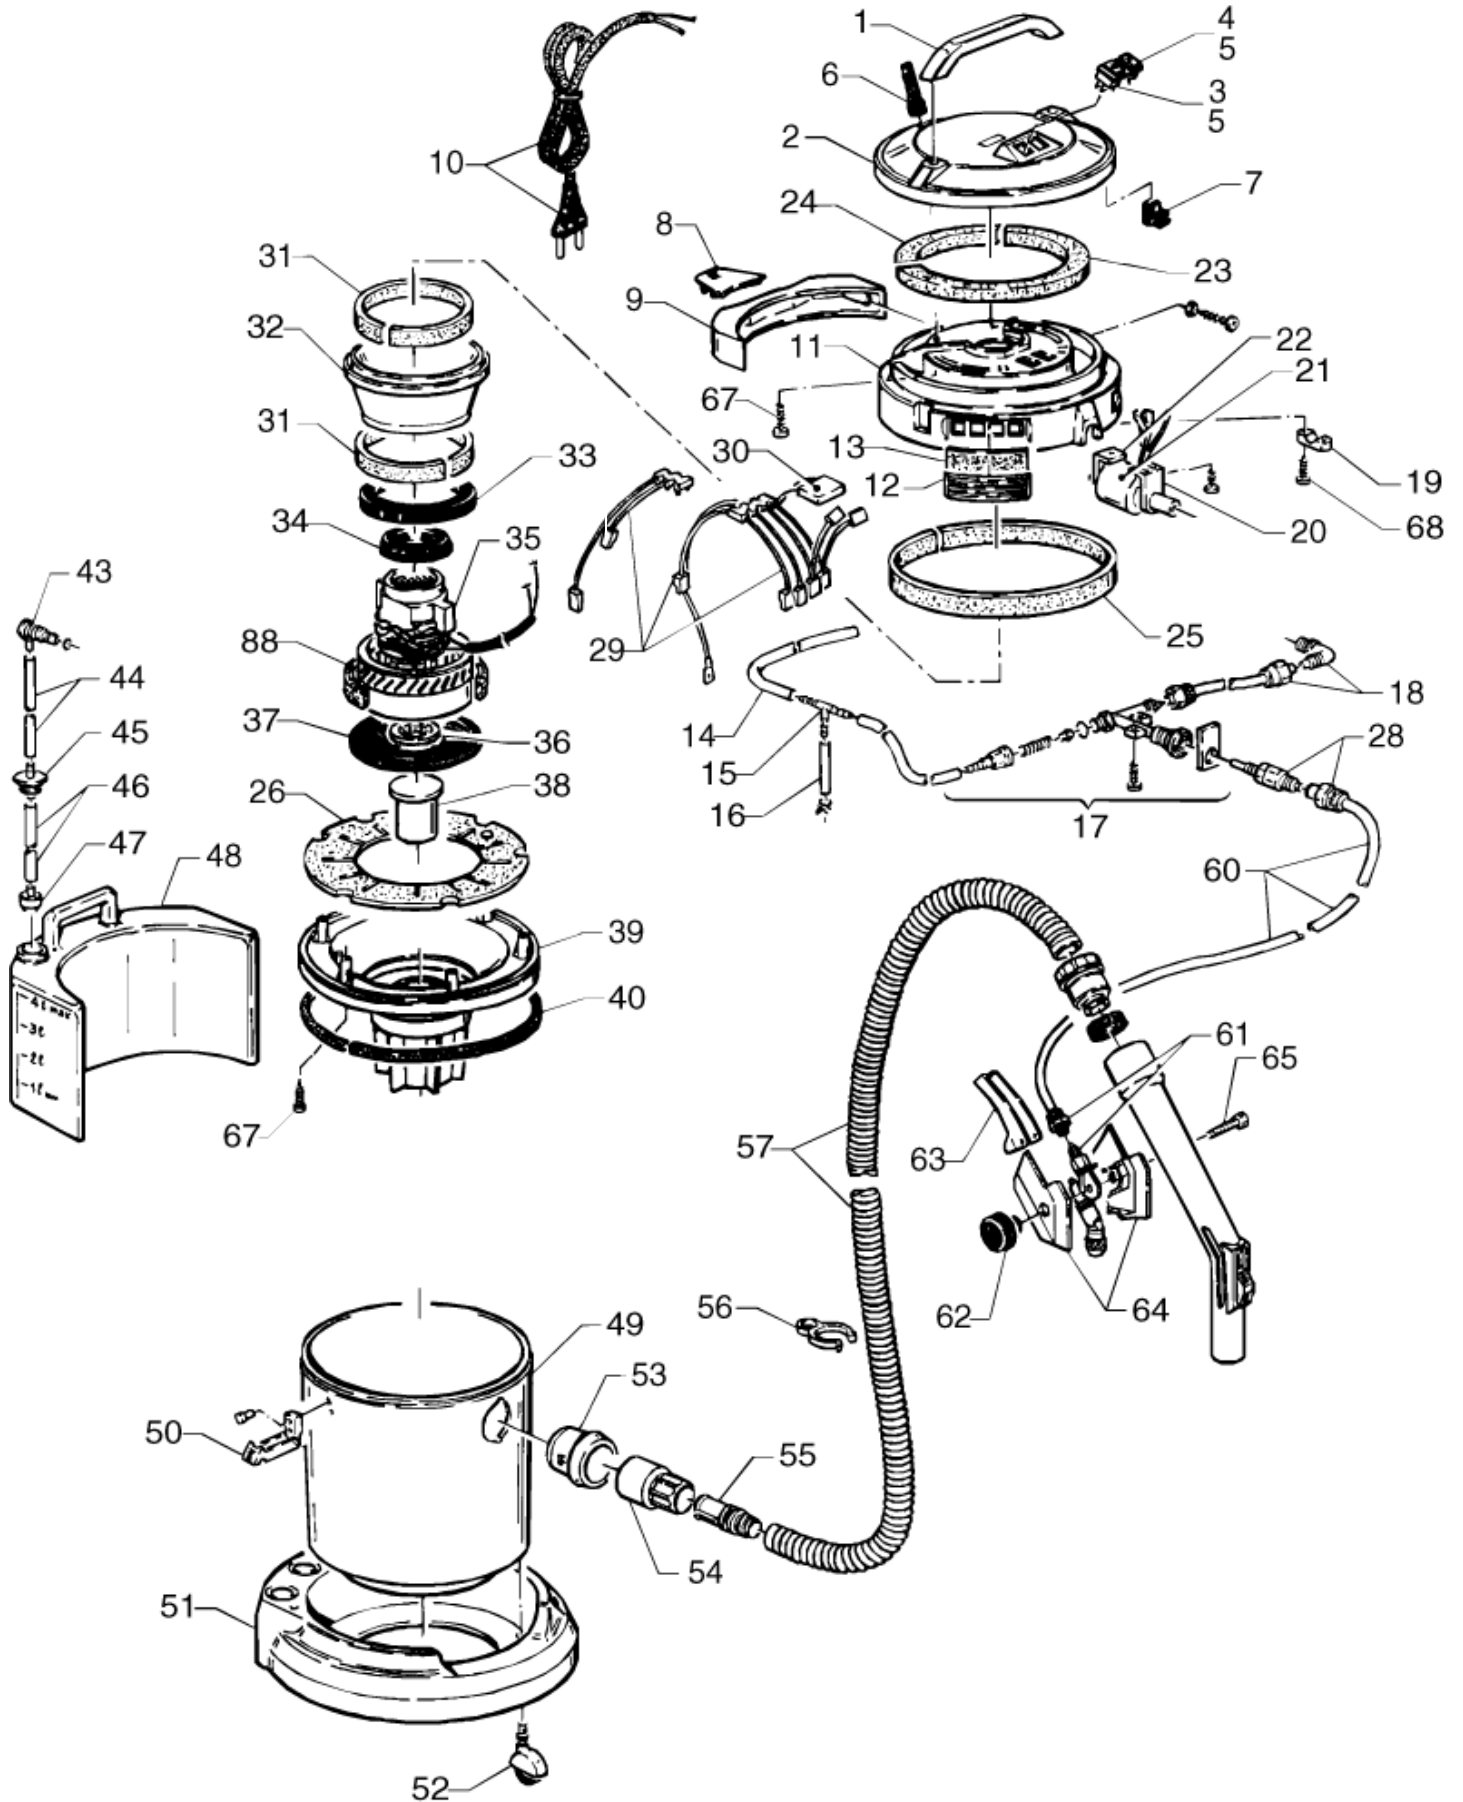

Summary

HOBBYVAC

22-02-2015

Part List ID
HOBBYVAC02

3

Summary

HOBBY VAC

22-02-2015

Part List ID
HOBBYVAC02

4

Pos	Part no.	Qty	Description
1	7090701	1	HANDLE. COMPL. MULTIVAC
2	7090702	1	COVER. MULTIVAC
3	7090703	1	PUSHBUTTON SWITCH. BLACK
4	7090704	1	PUSH BUTTON SWITCH.GREEN M
5	7090705	1	RUBBER CAP. MULTIVAC
6	7090503	1	RUBBER BUSH. WET DRY
7	7090707	1	CABLE FORK. MULTIVAC
8	7090708	1	HOOK FOR DETERGENT TANK. MU
9	7090709	1	SIDE COVER. MULTIVAC
11	7090711	1	INTERMEDIATE COVER. MULTI
12	7090712	2	EXHAUST GRID. MULTIVAC
13	7090713	1	EXHAUST FILTER. KIT W. 10
14	7090714	1	SUCTION HOSE. 340MM MULTI
15	7090715	1	T-CONNECTOR. MULTIVAC
16	7090716	1	HOSE 45MM. MULTIVAC
17	7090717	1	REP. KIT INTERNAL QUICK-CO
18	7090718	1	PUMP CONNECTION KIT MULTI
19	7090509	1	CABLE FASTENER. WET DRY
20	7090720	1	PUMP GUIDANCE
21	7090721	1	PUMP. MULTIVAC
22	7090722	1	PUMP GUIDANCE 22. MULTIV
23	7090723	1	NOISE REDUCTION FILTER 2
24	7090724	1	NOISE REDUCTION FILTER 2
25	7090725	1	NOISE REDUCTION FILTER 2
26	7090726	1	NOISE REDUCTION FILTER 2
28	7090728	1	QUICK COUPLING KIT. MULTI
29	7090729	1	INTERNAL WIRING KIT. MULT
31	7090732	2	ATTACHMENT FOR FILTER. MUL
32	7090732	1	ATTACHMENT FOR FILTER. MUL
33	7090513	1	GASKET. WET DRY
34	7090734	1	BACK-UP RING FOR MOTOR. MU
35	7090735	1	MOTOR. MULTIVAC
36	7090736	1	PROTECTION GRID. MULTIVAC
37	7090518	1	GASKET FOR MOTOR. WET D
38	7090519	1	FLOAT. WET DRY
39	7090739	1	SEAL CONSOLE. MULTIVAC
40	7090740	1	GASKET FOR CONTAINER. MULT
43	7090743	1	ELBOW PIECE. MULTIVAC
44	7090744	1	SUCTION HOSE. 150MM MULTI
45	7090745	1	BUCKET COVER. MULTIVAC
46	7090746	1	SUCTION HOSE. 170MM MULTI
47	7090747	1	SUCTION FILTER. MULTIVAC
48	7090748	1	DETERGENT TANK. MULTIVAC