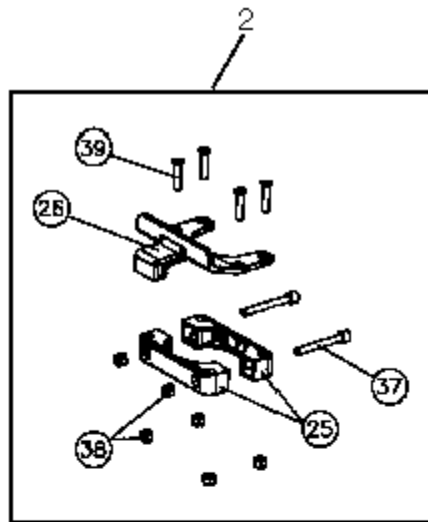

4

Pos	Part no.	Qty	Description
1	55053535	1	SCREWS. MOTOR MOUNT PLATE
2	55053536	1	TENSION ARM+SCREWS.SD2/4
3	55053537	1	PULLEY SET COMPLETE.SD2/4
4	55053538	1	SCREWS.BRUSH GUARD. SD2/4
5	55053539	1	WHEELS. COMPLETE. SD2/4
6	55053540	1	WHEEL REPAIR KIT.SD2/4
7	55053542	1	MOTOR CPL. SD 4
8	55053544	1	CAPACITOR KIT SD 4
9	55053545	1	RELAY. CPL.SD2/4
10	55053546	1	PIPE CPL.SD2/4
11	55053547	1	SPINDLE CPL. SD2/4
12	55053549	1	MOTOR COVER CPL. SD 4
13	55053550	1	BASE MOULD. SD2/4
14	55023499	1	BELT. SD2/4
15	55023507	1	FLEXIBLE COUPLING. SD2/4
16	55043244	1	BASE WIRING KIT. SD2/4
17	55036077	1	ENGAGEMENT HUB. SD2/4
18	55043228	1	RUN CAPACITOR
19	55043230	1	START CAPACITOR 80UF
20	55043231	1	START CAPACITOR 100UF
21	55036080	1	SPECIAL CAP

Part List ID
D6935

6

Pos	Part no.	Qty	Description
1	55053520	1	HANDLE ASSY SCREWSM SD2/4
2	55053521	1	GEAR ROD. COMPLETE. SD2/4
3	55053522	1	TUBE. COMPLETE. SD2/4
4	55053523	1	CABLE STRAIN RELIEF FIX.
5	55053524	1	CABLE WINDER ASSY. SD2/4
6	55053525	1	KNUCKLE AND GEAR. SD2/4
7	55053526	1	CORD AND INLET COVER.SD2/4
8	55053527	1	INLET BOX. COMPLETE.SD2/4
9	55053528	1	HANDLE COVER ASSEMBLIES
10	55053529	1	COMPLETE HANDLE SCREW KIT
11	55053530	1	BALLS AND CORD CLAMP KIT
12	55053531	1	HANDLE LEVER KIT.SD2/4
13	55043240	1	DROP LEAD
14	55023521	1	13MM ASSY SPANNER. SD2/4
15	55053533	1	SUPPLY CORD EURO RED
15	82334200	1	CORD SET 15MX1.5X3 230V
16	55043237	1	SWITCH. SD2/4

SOLUTION TANK KIT

SD 4

07-02-2015

Part List ID

D6937

7

4

5

SOLUTION TANK KIT

SD 4

07-02-2015

Part List ID D6937

8

Pos	Part no.	Qty	Description
1	55053551	1	SOLUTION TANK ROD ASSY
2	55053556	1	PLASTIC ACC. BRACKET ASSY
3	55053552	1	SOLUTION HOSE ASSY. KIT
4	55053560	1	SOL.TANK UPPER BRACKET
5	55036128	1	NATURAL SOL.TANK BODY.KIT