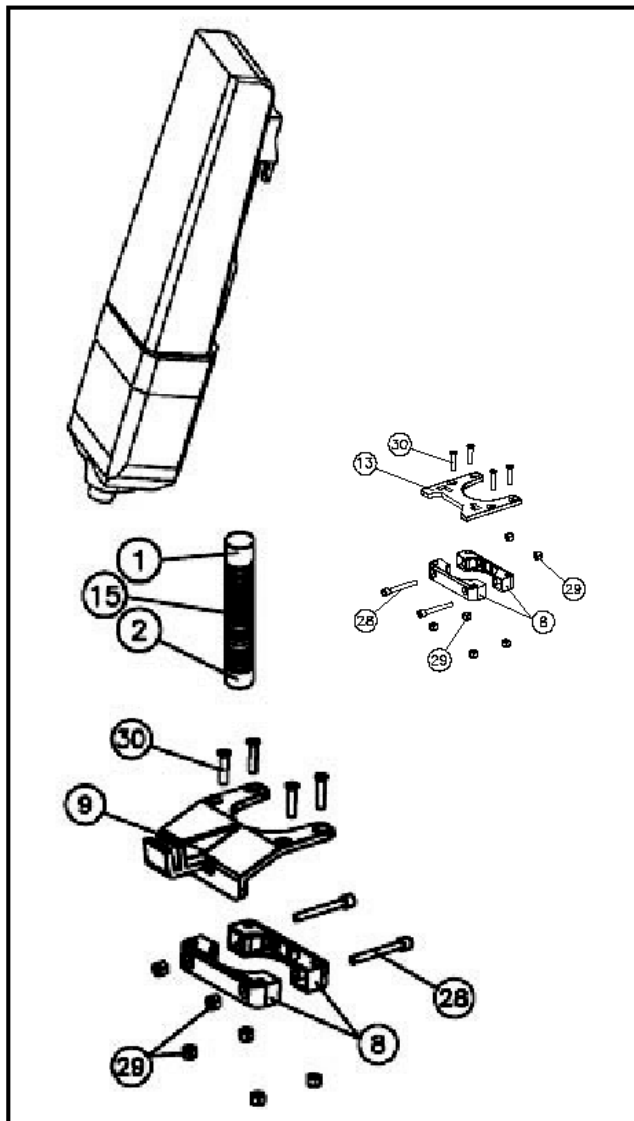

Part List ID
D6935

6

Pos	Part no.	Qty	Description
1	55053520	1	HANDLE ASSY SCREWSM SD2/4
2	55053521	1	GEAR ROD. COMPLETE. SD2/4
3	55053522	1	TUBE. COMPLETE. SD2/4
4	55053523	1	CABLE STRAIN RELIEF FIX.
5	55053524	1	CABLE WINDER ASSY. SD2/4
6	55053525	1	KNUCKLE AND GEAR. SD2/4
7	55053526	1	CORD AND INLET COVER.SD2/4
8	55053527	1	INLET BOX. COMPLETE.SD2/4
9	55053528	1	HANDLE COVER ASSEMBLIES
10	55053529	1	COMPLETE HANDLE SCREW KIT
11	55053530	1	BALLS AND CORD CLAMP KIT
12	55053531	1	HANDLE LEVER KIT.SD2/4
13	55043240	1	DROP LEAD
14	55023521	1	13MM ASSY SPANNER. SD2/4
15	55053533	1	SUPPLY CORD EURO RED
15	82334200	1	CORD SET 15MX1.5X3 230V
16	55043237	1	SWITCH. SD2/4

SOLUTION TANK KIT

SD 4

07-02-2015

Part List ID D6937

8

Pos	Part no.	Qty	Description
1	55053551	1	SOLUTION TANK ROD ASSY
2	55053556	1	PLASTIC ACC. BRACKET ASSY
3	55053552	1	SOLUTION HOSE ASSY. KIT
4	55053560	1	SOL.TANK UPPER BRACKET
5	55036128	1	NATURAL SOL.TANK BODY.KIT

VAC UNIT KIT

SD 4

07-02-2015

Part List ID

D6939

9

Note:
Complete vac system:
Pos no. 5 + 9

VAC UNIT KIT

SD 4

07-02-2015

Part List ID
D6939

10

Pos	Part no.	Qty	Description
1	55043243	1	VACUUM UNIT FOR UB624+SD2/4
2	55053556	1	PLASTIC ACC. BRACKET ASSY
3	55053714	1	BRACKET UPPER KIT PLASTIC
4	55053554	1	VACUUM HOSE ASSY. KIT
5	55053441	1	VACUUM SKIRT. SD2/4 KIT
6	55008008	1	GRILL CPL. KIT
7	55008511	1	ELEC. SYSTEM ASS. 240/50
8	55053688	1	BAG HOUSING AND DOOR KIT
9	55053440	1	VACUUM UNIT CPL. FOR SD2/4