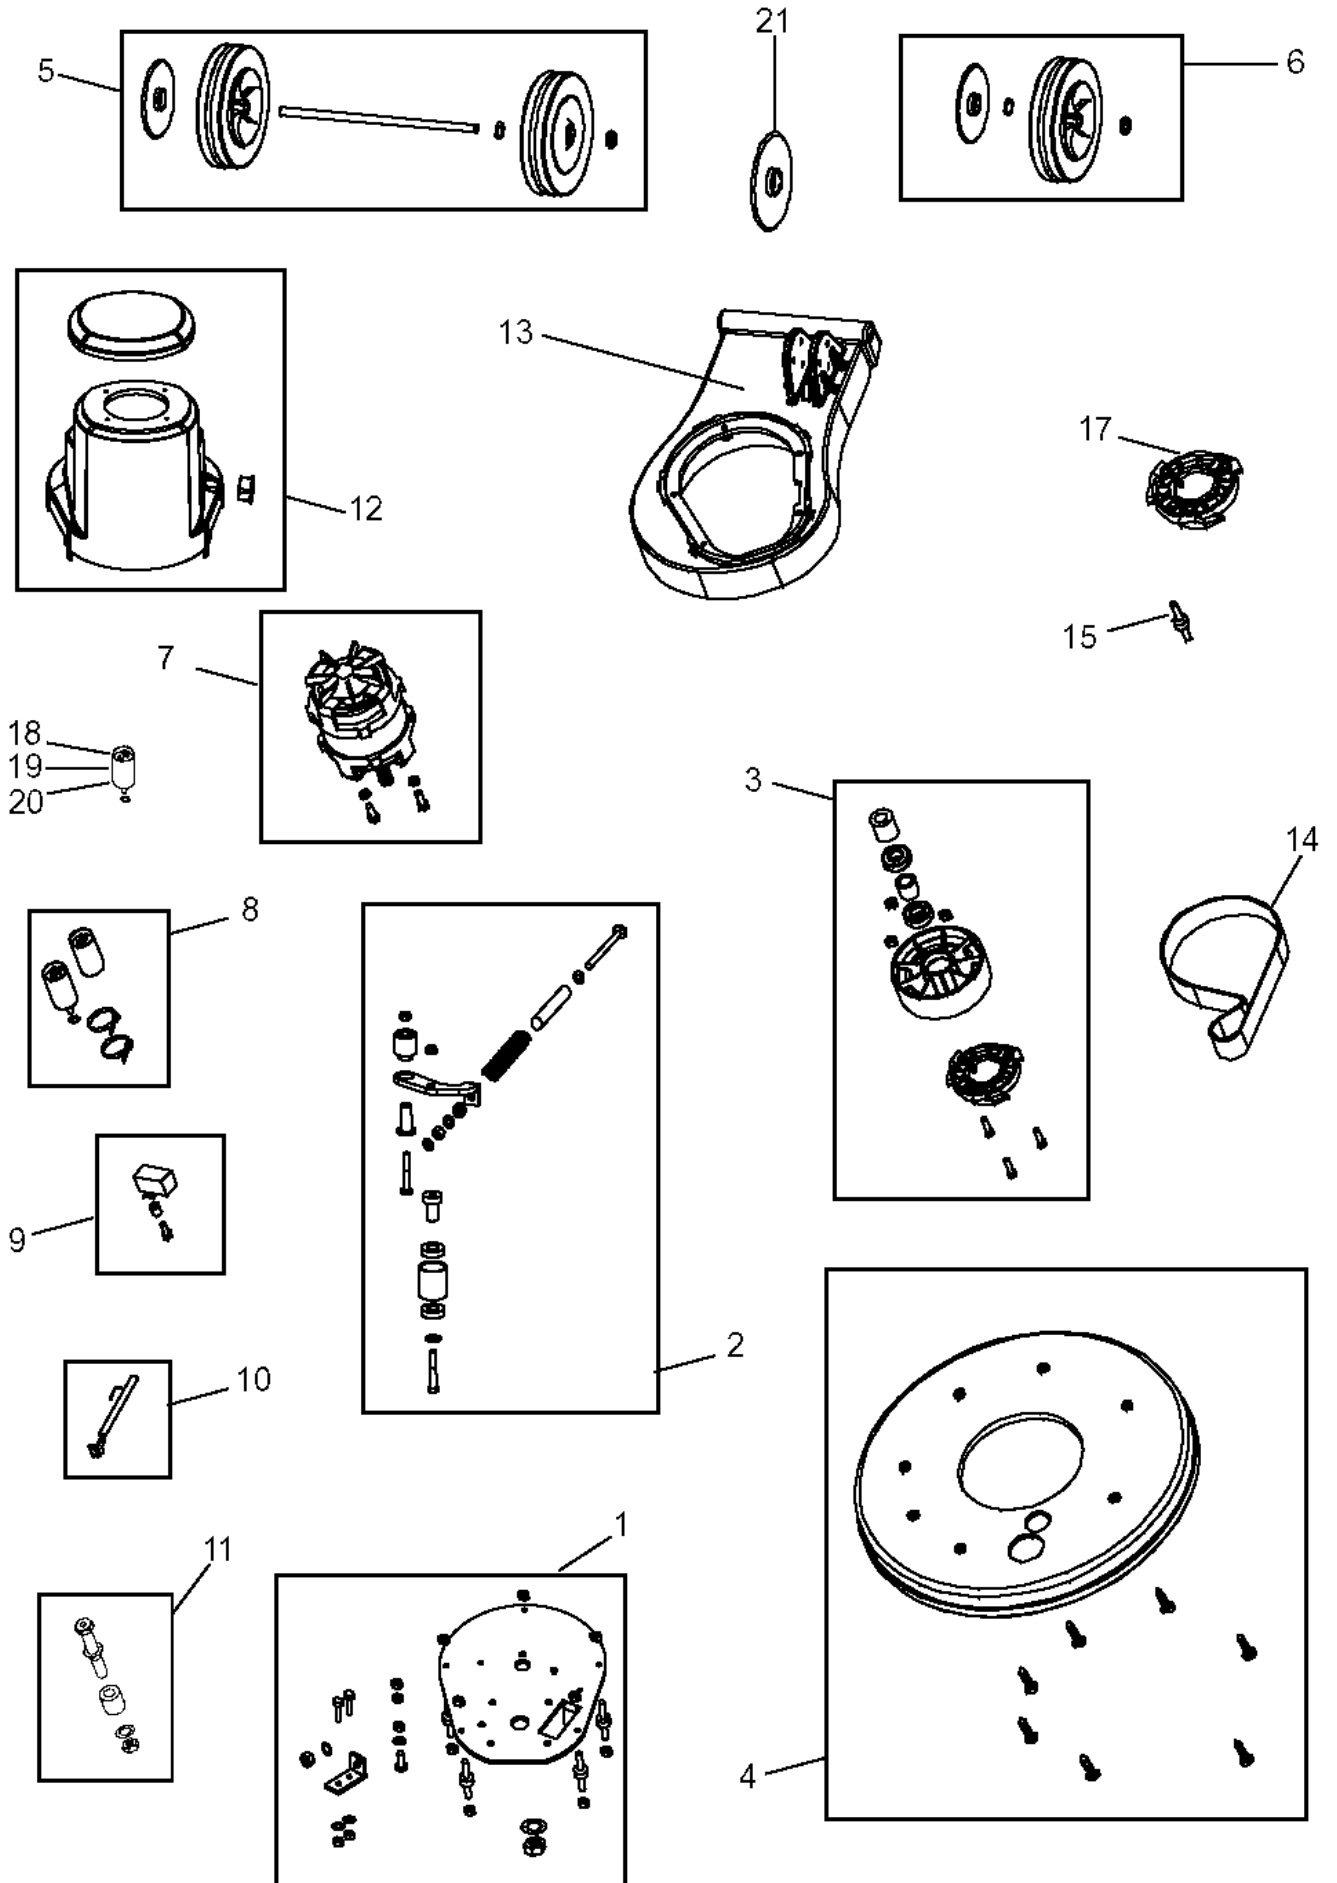

BASE PART

SD 4

07-02-2015

Part List ID D6933

3

BASE PART

SD 4

07-02-2015

Part List ID
D6933

4

Pos	Part no.	Qty	Description
1	55053535	1	SCREWS. MOTOR MOUNT PLATE
2	55053536	1	TENSION ARM+SCREWS.SD2/4
3	55053537	1	PULLEY SET COMPLETE.SD2/4
4	55053538	1	SCREWS.BRUSH GUARD. SD2/4
5	55053539	1	WHEELS. COMPLETE. SD2/4
6	55053540	1	WHEEL REPAIR KIT.SD2/4
7	55053542	1	MOTOR CPL. SD 4
8	55053544	1	CAPACITOR KIT SD 4
9	55053545	1	RELAY. CPL.SD2/4
10	55053546	1	PIPE CPL.SD2/4
11	55053547	1	SPINDLE CPL. SD2/4
12	55053549	1	MOTOR COVER CPL. SD 4
13	55053550	1	BASE MOULD. SD2/4
14	55023499	1	BELT. SD2/4
15	55023507	1	FLEXIBLE COUPLING. SD2/4
16	55043244	1	BASE WIRING KIT. SD2/4
17	55036077	1	ENGAGEMENT HUB. SD2/4
18	55043228	1	RUN CAPACITOR
19	55043230	1	START CAPACITOR 80UF
20	55043231	1	START CAPACITOR 100UF
21	55036080	1	SPECIAL CAP