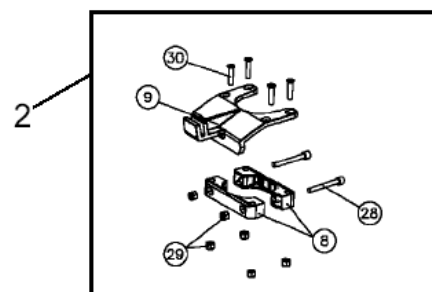

Part List ID
D6935

6

Pos	Part no.	Qty	Description
1	55053520	1	HANDLE ASSY SCREWSM SD2/4
2	55053521	1	GEAR ROD. COMPLETE. SD2/4
3	55053522	1	TUBE. COMPLETE. SD2/4
4	55053523	1	CABLE STRAIN RELIEF FIX.
5	55053524	1	CABLE WINDER ASSY. SD2/4
6	55053525	1	KNUCKLE AND GEAR. SD2/4
7	55053526	1	CORD AND INLET COVER.SD2/4
8	55053527	1	INLET BOX. COMPLETE.SD2/4
9	55053528	1	HANDLE COVER ASSEMBLIES
10	55053529	1	COMPLETE HANDLE SCREW KIT
11	55053530	1	BALLS AND CORD CLAMP KIT
12	55053531	1	HANDLE LEVER KIT.SD2/4
13	55043240	1	DROP LEAD
14	55023521	1	13MM ASSY SPANNER. SD2/4
15	55053533	1	SUPPLY CORD EURO RED
15	82334200	1	CORD SET 15MX1.5X3 230V
16	55043237	1	SWITCH. SD2/4

SOLUTION TANK KIT

SD 4

07-02-2015

Part List ID D6937

8

Pos	Part no.	Qty	Description
1	55053551	1	SOLUTION TANK ROD ASSY
2	55053556	1	PLASTIC ACC. BRACKET ASSY
3	55053552	1	SOLUTION HOSE ASSY. KIT
4	55053560	1	SOL.TANK UPPER BRACKET
5	55036128	1	NATURAL SOL.TANK BODY.KIT

VAC UNIT KIT

SD 4

07-02-2015

Part List ID

D6939

9

Note:
Complete vac system:
Pos no. 5 + 9

VAC UNIT KIT

SD 4

07-02-2015

Part List ID
D6939

10

Pos	Part no.	Qty	Description
1	55043243	1	VACUUM UNIT FOR UB624+SD2/4
2	55053556	1	PLASTIC ACC. BRACKET ASSY
3	55053714	1	BRACKET UPPER KIT PLASTIC
4	55053554	1	VACUUM HOSE ASSY. KIT
5	55053441	1	VACUUM SKIRT. SD2/4 KIT
6	55008008	1	GRILL CPL. KIT
7	55008511	1	ELEC. SYSTEM ASS. 240/50
8	55053688	1	BAG HOUSING AND DOOR KIT
9	55053440	1	VACUUM UNIT CPL. FOR SD2/4