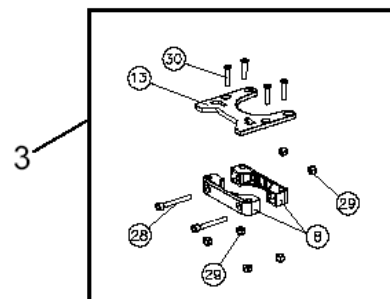

Part List ID
D6935

6

Pos	Part no.	Qty	Description
1	55053520	1	HANDLE ASSY SCREWSM SD2/4
2	55053521	1	GEAR ROD. COMPLETE. SD2/4
3	55053522	1	TUBE. COMPLETE. SD2/4
4	55053523	1	CABLE STRAIN RELIEF FIX.
5	55053524	1	CABLE WINDER ASSY. SD2/4
6	55053525	1	KNUCKLE AND GEAR. SD2/4
7	55053526	1	CORD AND INLET COVER.SD2/4
8	55053527	1	INLET BOX. COMPLETE.SD2/4
9	55053528	1	HANDLE COVER ASSEMBLIES
10	55053529	1	COMPLETE HANDLE SCREW KIT
11	55053530	1	BALLS AND CORD CLAMP KIT
12	55053531	1	HANDLE LEVER KIT.SD2/4
13	55043240	1	DROP LEAD
14	55023521	1	13MM ASSY SPANNER. SD2/4
15	55053533	1	SUPPLY CORD EURO RED
15	82334200	1	CORD SET 15MX1.5X3 230V
16	55043237	1	SWITCH. SD2/4

SOLUTION TANK KIT

SD 4

07-02-2015

Part List ID D6937

8

Pos	Part no.	Qty	Description
1	55053551	1	SOLUTION TANK ROD ASSY
2	55053556	1	PLASTIC ACC. BRACKET ASSY
3	55053552	1	SOLUTION HOSE ASSY. KIT
4	55053560	1	SOL.TANK UPPER BRACKET
5	55036128	1	NATURAL SOL.TANK BODY.KIT

VAC UNIT KIT

SD 4

07-02-2015

Part List ID

D6939

9

Note:
Complete vac system:
Pos no. 5 + 9

VAC UNIT KIT

SD 4

07-02-2015

Part List ID
D6939

10

Pos	Part no.	Qty	Description
1	55043243	1	VACUUM UNIT FOR UB624+SD2/4
2	55053556	1	PLASTIC ACC. BRACKET ASSY
3	55053714	1	BRACKET UPPER KIT PLASTIC
4	55053554	1	VACUUM HOSE ASSY. KIT
5	55053441	1	VACUUM SKIRT. SD2/4 KIT
6	55008008	1	GRILL CPL. KIT
7	55008511	1	ELEC. SYSTEM ASS. 240/50
8	55053688	1	BAG HOUSING AND DOOR KIT
9	55053440	1	VACUUM UNIT CPL. FOR SD2/4