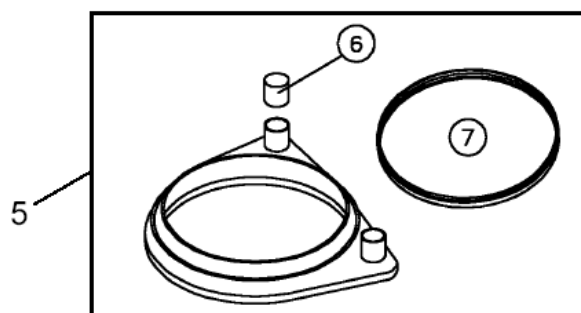

Note:
Complete vac system:
Pos no. 5 + 9