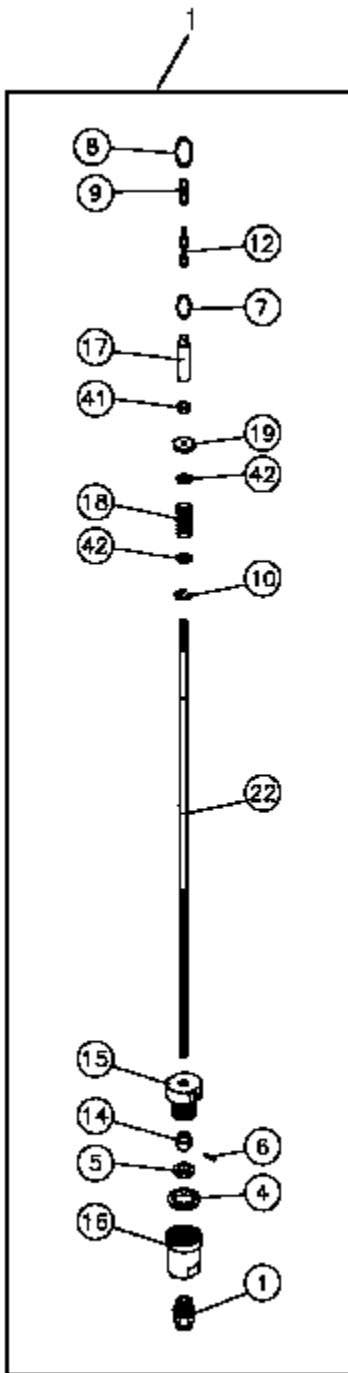

SOLUTION TANK KIT

SD 4

07-02-2015

Part List ID

D6937

7

4

5

SOLUTION TANK KIT

SD 4

07-02-2015

Part List ID D6937

8

Pos	Part no.	Qty	Description
1	55053551	1	SOLUTION TANK ROD ASSY
2	55053556	1	PLASTIC ACC. BRACKET ASSY
3	55053552	1	SOLUTION HOSE ASSY. KIT
4	55053560	1	SOL.TANK UPPER BRACKET
5	55036128	1	NATURAL SOL.TANK BODY.KIT