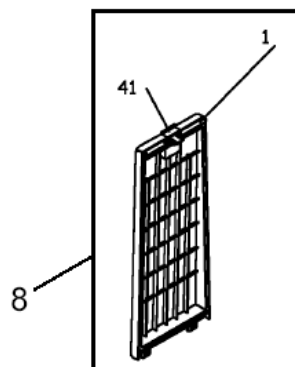

SOLUTION TANK KIT

SD 4

07-02-2015

Part List ID D6937

8

Pos	Part no.	Qty	Description
1	55053551	1	SOLUTION TANK ROD ASSY
2	55053556	1	PLASTIC ACC. BRACKET ASSY
3	55053552	1	SOLUTION HOSE ASSY. KIT
4	55053560	1	SOL.TANK UPPER BRACKET
5	55036128	1	NATURAL SOL.TANK BODY.KIT

VAC UNIT KIT

SD 4

07-02-2015

Part List ID

D6939

9

Note:
Complete vac system:
Pos no. 5 + 9

VAC UNIT KIT