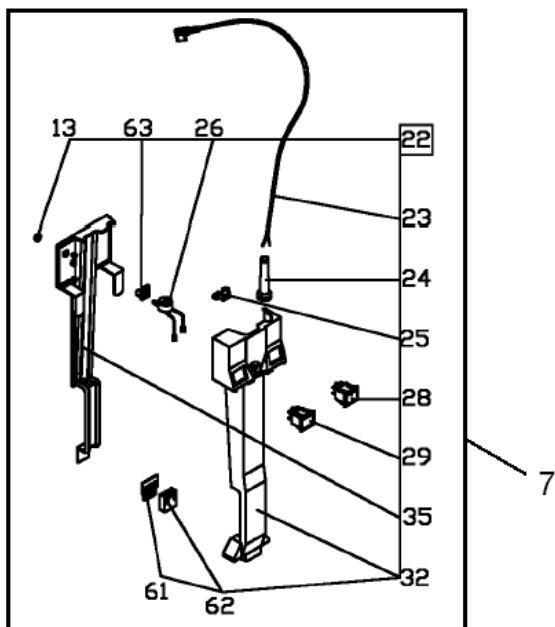

Part List ID
D6935

6

Pos	Part no.	Qty	Description
1	55053520	1	HANDLE ASSY SCREWSM SD2/4
2	55053521	1	GEAR ROD. COMPLETE. SD2/4
3	55053522	1	TUBE. COMPLETE. SD2/4
4	55053523	1	CABLE STRAIN RELIEF FIX.
5	55053524	1	CABLE WINDER ASSY. SD2/4
6	55053525	1	KNUCKLE AND GEAR. SD2/4
7	55053526	1	CORD AND INLET COVER.SD2/4
8	55053527	1	INLET BOX. COMPLETE.SD2/4
9	55053528	1	HANDLE COVER ASSEMBLIES
10	55053529	1	COMPLETE HANDLE SCREW KIT
11	55053530	1	BALLS AND CORD CLAMP KIT
12	55053531	1	HANDLE LEVER KIT.SD2/4
13	55043240	1	DROP LEAD
14	55023521	1	13MM ASSY SPANNER. SD2/4
15	55053533	1	SUPPLY CORD EURO RED
15	82334200	1	CORD SET 15MX1.5X3 230V
16	55043237	1	SWITCH. SD2/4

VAC UNIT KIT

SD 4

07-02-2015

Part List ID

D6939

9

Note:
Complete vac system:
Pos no. 5 + 9

VAC UNIT KIT