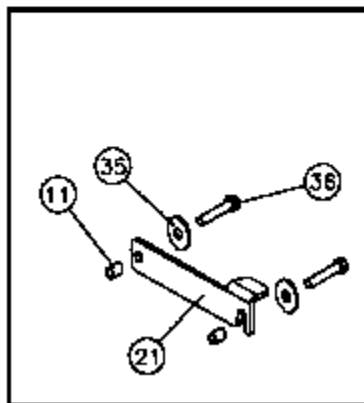

Part List ID
D6935

6

Pos	Part no.	Qty	Description
1	55053520	1	HANDLE ASSY SCREWSM SD2/4
2	55053521	1	GEAR ROD. COMPLETE. SD2/4
3	55053522	1	TUBE. COMPLETE. SD2/4
4	55053523	1	CABLE STRAIN RELIEF FIX.
5	55053524	1	CABLE WINDER ASSY. SD2/4
6	55053525	1	KNUCKLE AND GEAR. SD2/4
7	55053526	1	CORD AND INLET COVER.SD2/4
8	55053527	1	INLET BOX. COMPLETE.SD2/4
9	55053528	1	HANDLE COVER ASSEMBLIES
10	55053529	1	COMPLETE HANDLE SCREW KIT
11	55053530	1	BALLS AND CORD CLAMP KIT
12	55053531	1	HANDLE LEVER KIT.SD2/4
13	55043240	1	DROP LEAD
14	55023521	1	13MM ASSY SPANNER. SD2/4
15	55053533	1	SUPPLY CORD EURO RED
15	82334200	1	CORD SET 15MX1.5X3 230V
16	55043237	1	SWITCH. SD2/4

SOLUTION TANK KIT

SD 4

07-02-2015

Part List ID

D6937

7

4

5

SOLUTION TANK KIT

SD 4

07-02-2015

Part List ID D6937

8

Pos	Part no.	Qty	Description
1	55053551	1	SOLUTION TANK ROD ASSY
2	55053556	1	PLASTIC ACC. BRACKET ASSY
3	55053552	1	SOLUTION HOSE ASSY. KIT
4	55053560	1	SOL.TANK UPPER BRACKET
5	55036128	1	NATURAL SOL.TANK BODY.KIT