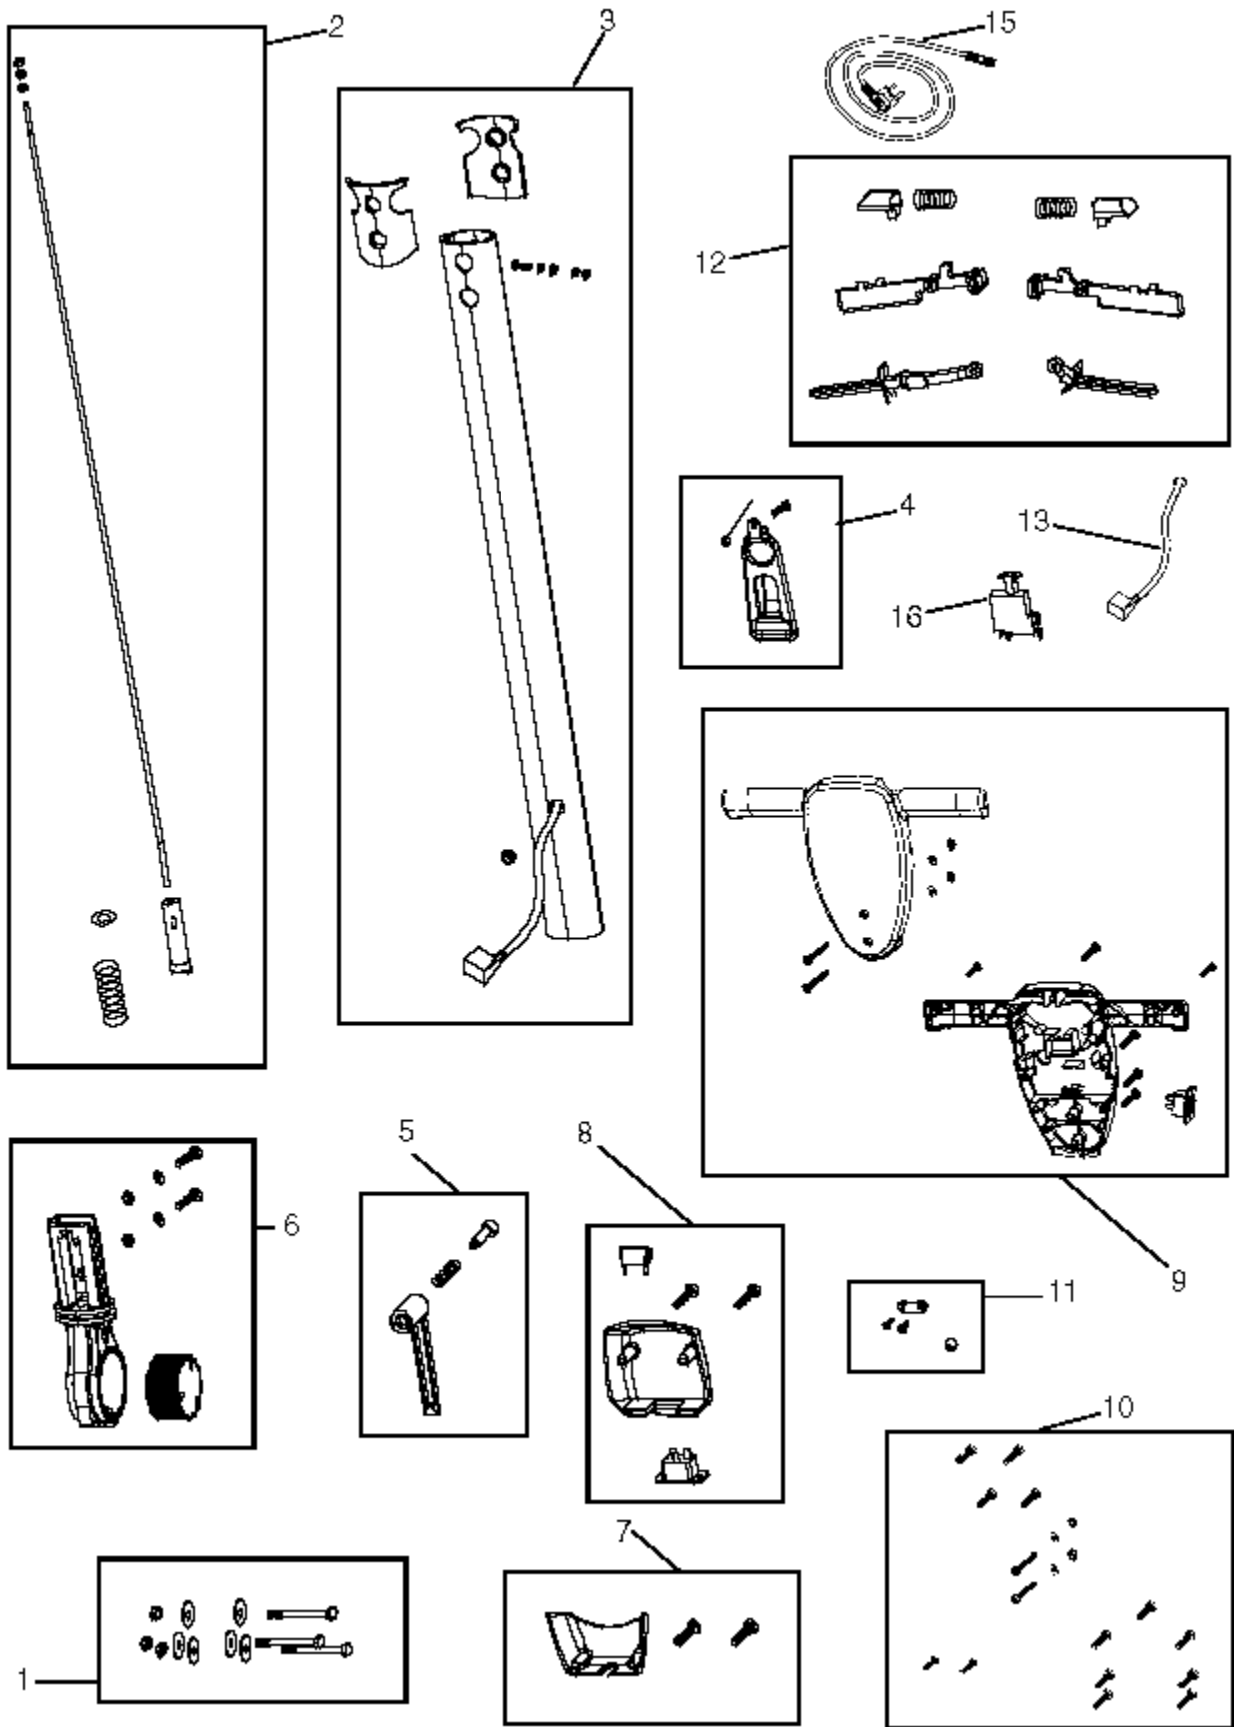

HANDLE

SD 4

07-02-2015

Part List ID D6935

5

HANDLE

SD 4

07-02-2015

Part List ID
D6935

6

Pos	Part no.	Qty	Description
1	55053520	1	HANDLE ASSY SCREWSM SD2/4
2	55053521	1	GEAR ROD. COMPLETE. SD2/4
3	55053522	1	TUBE. COMPLETE. SD2/4
4	55053523	1	CABLE STRAIN RELIEF FIX.
5	55053524	1	CABLE WINDER ASSY. SD2/4
6	55053525	1	KNUCKLE AND GEAR. SD2/4
7	55053526	1	CORD AND INLET COVER.SD2/4
8	55053527	1	INLET BOX. COMPLETE.SD2/4
9	55053528	1	HANDLE COVER ASSEMBLIES
10	55053529	1	COMPLETE HANDLE SCREW KIT
11	55053530	1	BALLS AND CORD CLAMP KIT
12	55053531	1	HANDLE LEVER KIT.SD2/4
13	55043240	1	DROP LEAD
14	55023521	1	13MM ASSY SPANNER. SD2/4
15	55053533	1	SUPPLY CORD EURO RED
15	82334200	1	CORD SET 15MX1.5X3 230V
16	55043237	1	SWITCH. SD2/4