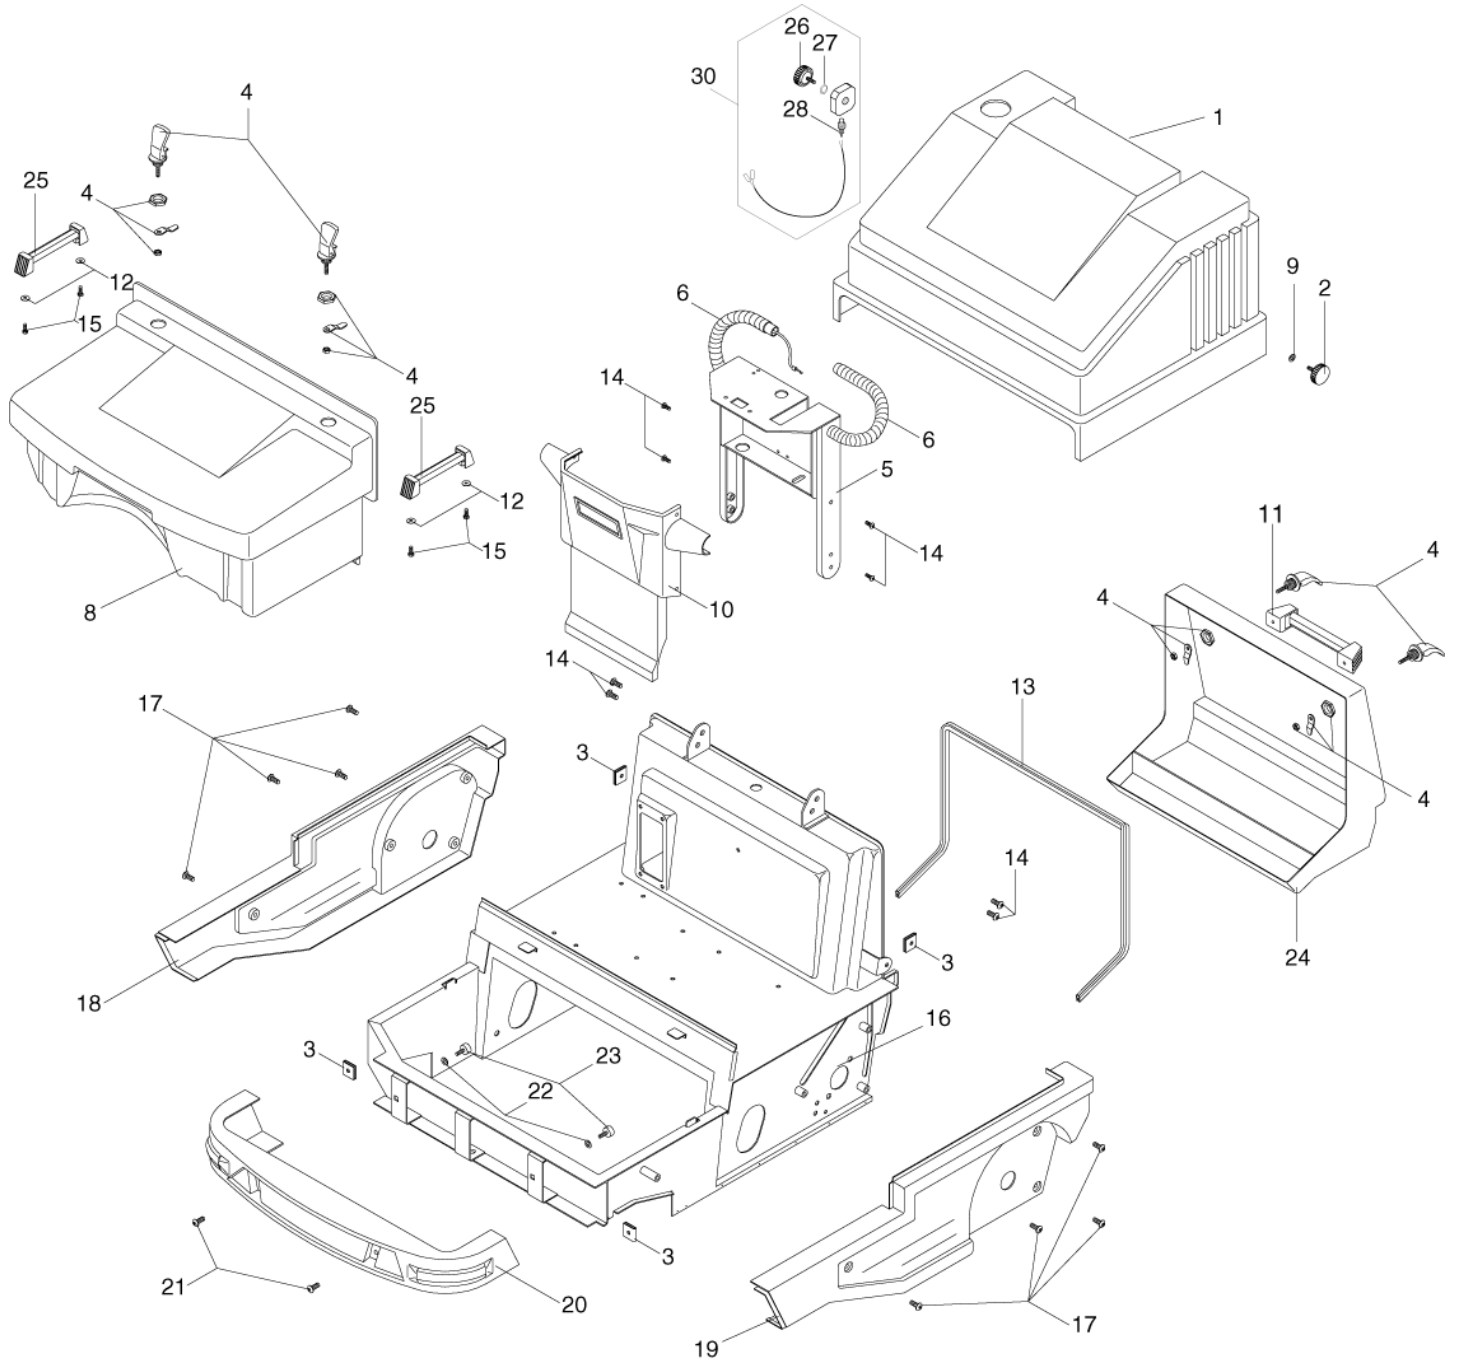

Chassis and frame

KC 700 ET

08-02-2015

Part List ID
KC700ET02

3

Chassis and frame

KC 700 ET

08-02-2015

Part List ID
KC 700E 1 02

4

Pos	Part no.	Qty	Description	
0	7115332	1	SAFETY SWITCH KC 700ET	Placed to the left from pos. 3, not shown
1	7114832	1	UPPER COVER ANTHRACITE -B	BLUE
1	7114832-1	1	UPPER COVER ANTHRACITE -GR	GREY
2	7114276	2	KNOB Ø40 M8X15	
3	7114225	4	NUT M8	
4	7114550	4	COMPLETE LOCKING	
5	7114759	1	HANDGRIP PAINTED	
6	7114418	2	RUBBER HANDLE COVER	
8	7114828	1	FRONT DRAWER ANTHRACITE -B	BLUE
8	7114828-1	1	FRONT DRAWER ANTHRACITE G	GREY
9	7114113	2	WASHER 8X17	
10	7114727	1	CABLE CASING	
12	7114116	6	WASHER 6X24	
13	7114528	1	REINFORCED GASKET	
14	7114135	8	SCREW 6X16	
15	7114166	6	SCREW 6.3X19	
16	7114853	1	FRAME RAL 7001	
17	7114133	8	SCREW 8X10	
18	7114734	1	RIGHT SIDE CASING - BLACK	BLACK
18	7114734-1	1	RIGHT SIDE CASING -GREY	GREY
19	7114735-1	1	LEFT SIDE CASING - GREY	GREY
20	7114692	1	FRONT CASING - BLACK	BLACK
20	7114692-1	1	FRONT CASING - GREY	GREY
21	7114182	2	SCREW	
22	1800705	2	NUT M6 ISO 4032	
23	7114267	2	FOOT 20X9 M 6X18	
24	7114802	1	DUST CONTAINER KC700ET	BLACK
25	7114445	2	COMPLETE HANDLE	
26	7115293	1	KNOB-RIGHT	
27	7115294	1	CIRCLIPS	
28	7115292	1	MICROSWITCH	
30	7115291	1	SWITCH ASSEMBLY