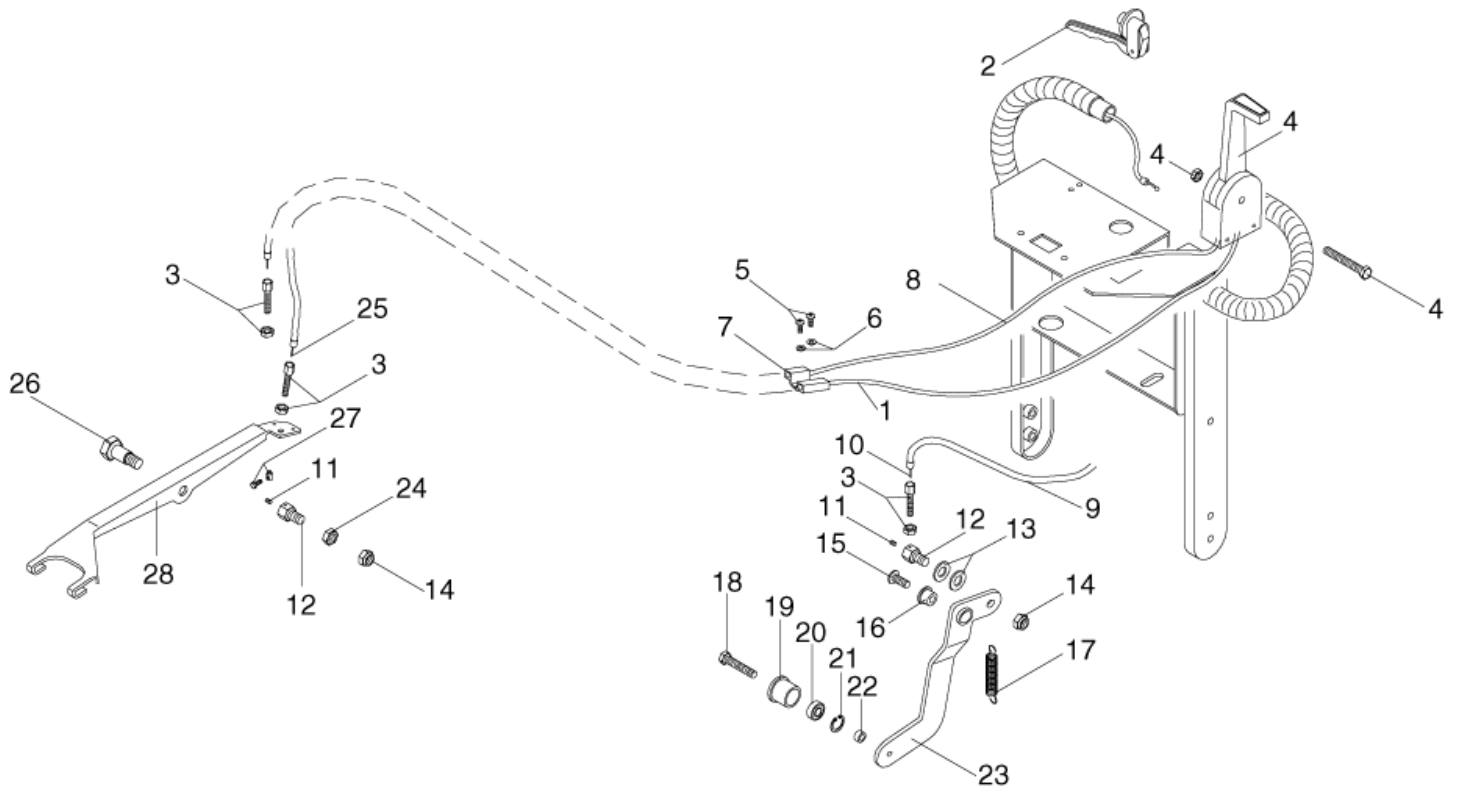

Drive and lift lever

KC 700 ET

08-02-2015

Part List ID
KC700ET04

5

Drive and lift lever

KC 700 ET

08-02-2015

Part List ID
KC 700E 1 04

6

Pos	Part no.	Qty	Description
1	7114441	1	SIDE BRUSH SHEATHING
2	7114506	1	TRACTION HANDLE
3	7114275	3	TURNUD ADJUSTER
4	7114684	1	BRUSH COMMAND LEVER
5	7114130	3	SCREW 6X16
6	7114112	8	WASHER 6X12
7	7114259	1	SHEATH STOPPING BLOCK
8	7114435	1	SIDE BRUSH SHEATHING
9	7114952	1	DRIVE CABLE SHEATH
10	7115190	1	DRIVE CABLE
11	7114151	2	DOWEL 5X6
12	7114363	2	WIRE FIXING SCREW
13	7114113	6	WASHER 8X17
15	7114163	4	SCREW 8X25
16	7114268	1	BELT TIGHTENER LEVER B.
17	7114300	1	SPRING
18	7114247	1	FIXING SCREW BELT TIGHTEN
19	7114404	1	BELT TIGHTENER ROLL H15
20	7114419	2	BEARING 608 2RS
21	7114157	2	INNER SNAP RING. DIN472 Ø
22	7114228	1	SPACER
23	7114574	1	BELT TIGHTENER BRACKET
24	7114126	2	NUT M8
25	7114562	1	SIDE BRUSH LIFTING CABLE
26	7114324	1	PIN 17X34
27	7114264	1	CLAMP
28	7114448	1	SIDE BRUSH LIFTING LEVER
4A	7115290	1	COMPLETE BRUSH LIFTING LEV