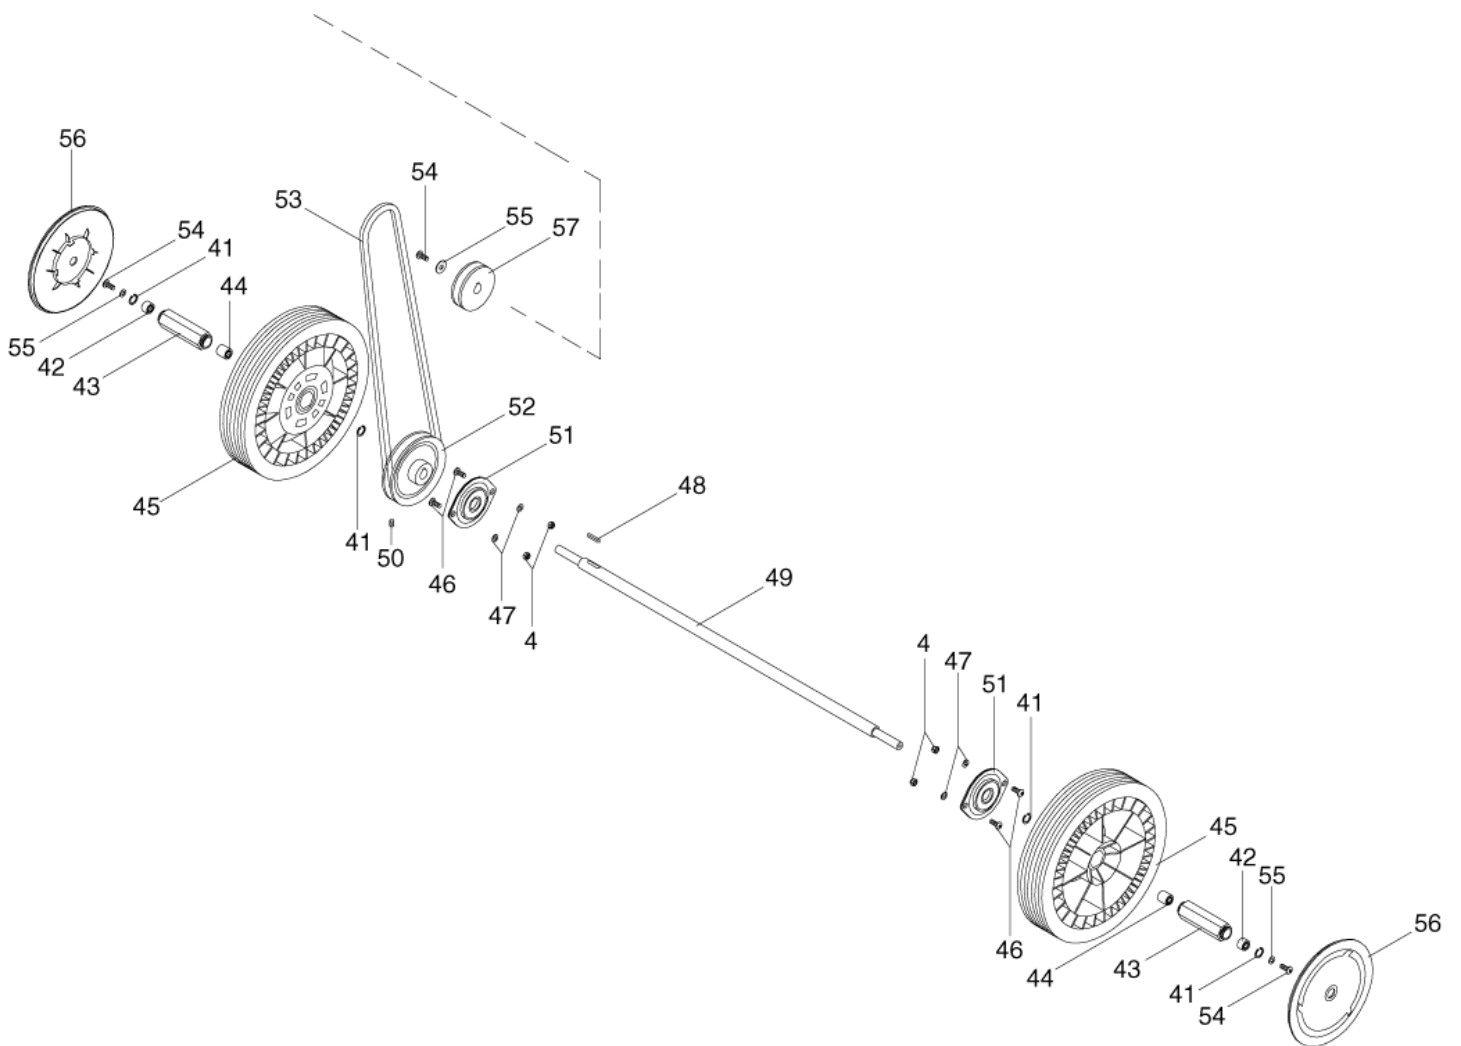

Rear wheels

KC 700 ET

08-02-2015

Part List ID
KC700ET12

13

Rear wheels

KC 700 ET

08-02-2015

Part List ID
KC 700E I 12

14

Pos	Part no.	Qty	Description
4	1805399	12	LOCK NUT W. NYLONRING M6 A2
41	7114206	4	OUTER SNAP RING Ø28
42	7114668	2	BEARING HFL 1426
43	7114499	2	HEXAGONAL BUSHING
44	7114515	2	BEARING HK 1412
45	7114622	2	WHEEL Ø250X55
47	7114112	4	WASHER 6X12
48	7114169	3	KEY 5X5X15
49	7114686	1	DRIVE SHAFT
50	7114150	3	DOWEL 6X10
51	7114669	2	SUPPORT SBPFL 203
52	7114687	1	TRACTION PULLEY
53	7114439	1	BELT Z 29.5
54	7114134	3	SCREW 6X10
55	7114116	4	WASHER 6X24
56	7114258	2	BLACK WHEELS COVER Ø 200
57	7114567	1	REDUCTION GEAR TRACTION P
58	7114135	1	SCREW 6X16