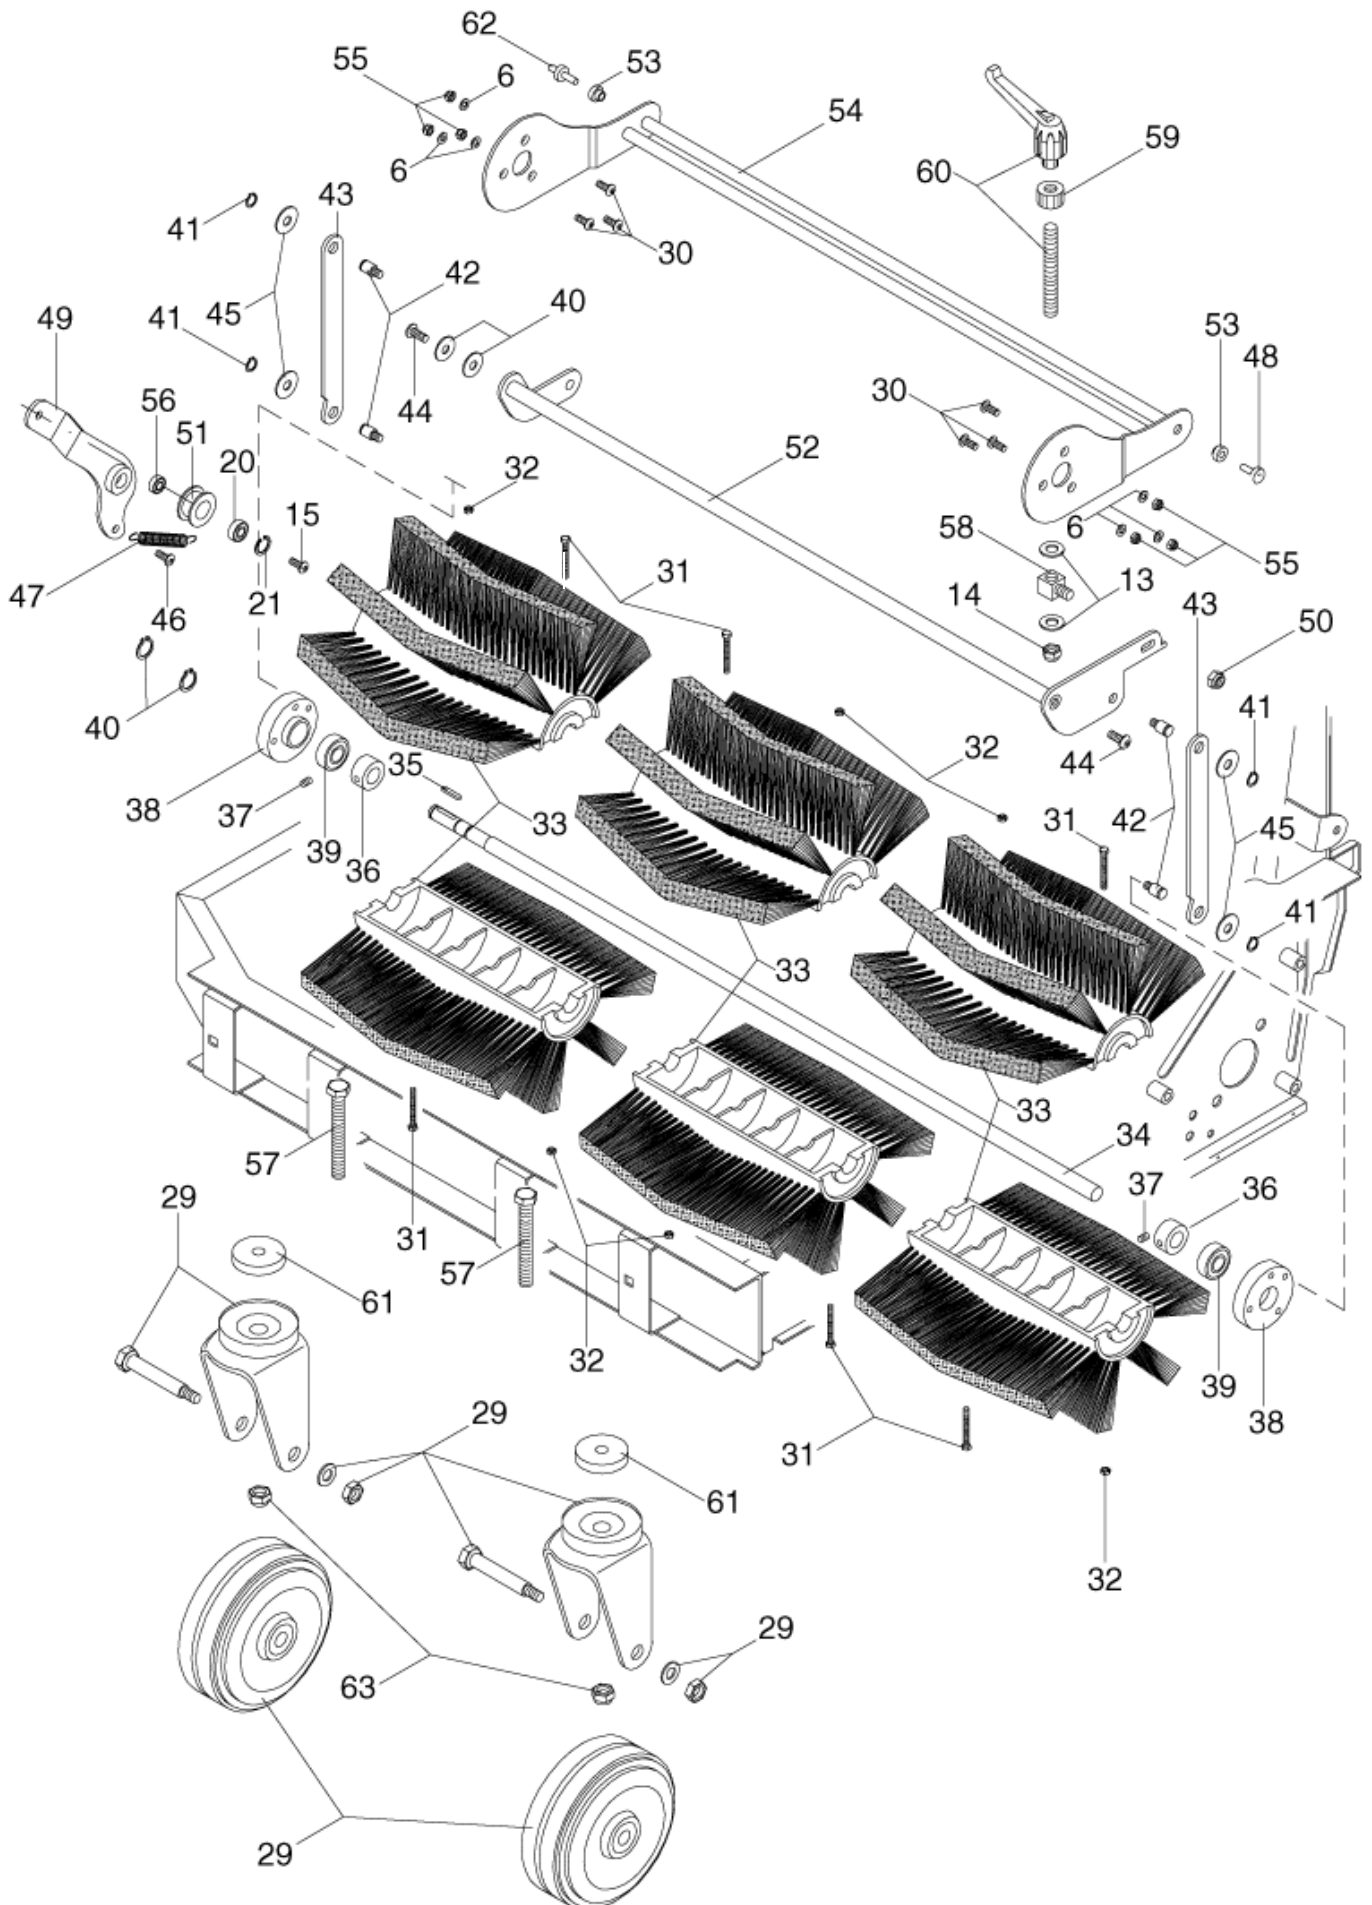

Brushes

KC 700 ET

08-02-2015

Part List ID
KC700ET06

7

Brushes

KC 700 ET

08-02-2015

Part List ID
KC 700E 1 06

8

Pos	Part no.	Qty	Description
6	7114112	8	WASHER 6X12
13	7114113	6	WASHER 8X17
15	7114163	4	SCREW 8X25
20	7114419	2	BEARING 608 2RS
21	7114157	2	INNER SNAP RING. DIN472 Ø
29	7114641	2	ROTARY SUPPORT WHEEL Ø100
30	7114171	6	SCREW 6X20
33	7114790	1	CENTRE BRUSH
34	7114701	1	BRUSH SHAFT
35	7114169	1	KEY 5X5X15
36	7115340	2	SPACER. BRUSH SHAFT
37	7114170	2	DOWEL 6X6
38	7114590	2	Ø80 BEARING SUPPORT
39	3200870	2	BALL BEARING
40	7114136	4	WASHER 10X21
41	7114185	4	SEEGER CIRCLIP RING
42	7114224	4	BRUSH ADJUSTING FIXING PI
43	7114433	2	ROCKERS LINKING BRACKET
44	7114460	2	PIN
45	7114137	4	WASHER 12X24
46	7114133	1	SCREW 8X10
47	7114340	1	TRACTION SPRING
48	7114325	1	PIN FOR ROCKER
49	7114621	1	CENTRE BRUSH ADJUSTMENT B
50	7114161	1	NUT M10
51	7114962	1	BELT TIGHTENER ROLL
52	7114657	1	BRUSH ADJUSTING ARM
53	7114254	2	ROCKER BUSHING
54	7114634	1	ROCKER
55	1805399	6	LOCK NUT W. NYLONRING M6 A2
56	7114955	1	SPACER 12 H 7
57	7114179	2	SCREW 12X40
58	7114600	1	MAIN BRUSH ADJUSTMENT BLO
59	7114263	1	KNURLED RING NUT. Ø20 M1
60	7114541	1	MAIN BRUSH ADJUSTMENT HAN
61	7114310	2	SPACER
62	7114311	1	SPRING FIXING PIN
63	7114180	2	LOCKNUT M12