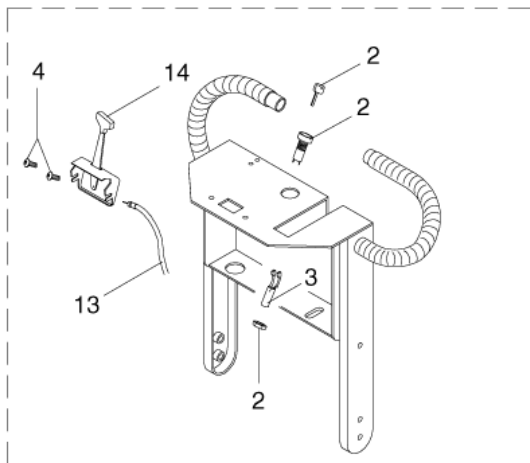

Dash board

KC 700 ET

08-02-2015

Part List ID
KC700ET14

15

Dash board

KC 700 ET

08-02-2015

Part List ID
KC 700E I 14

16

Pos	Part no.	Qty	Description
1	7114591	1	DASHBOARD PLATE
2	7114624	1	COMPLETE KEY SWITCH
3	7114446	1	STOP BUTTON CABLE
4	7114103	2	SCREW 5X12
5	7114586	2	CONNECTOR FOR BATTERY CHA
6	7114789	1	REMOTE SWITCH
7	7114134	2	SCREW 6X10
8	7114194	2	SCREW 5X20
9	1805399	3	LOCK NUT W. NYLONRING M6 A2
11	7114831	1	12V MOTOR BLOCKING DRIVIN
12	7114446	1	STOP BUTTON CABLE
13	7115280	1	FUSE 50 AMP METAL
15	7114773	1	TACHOMETER