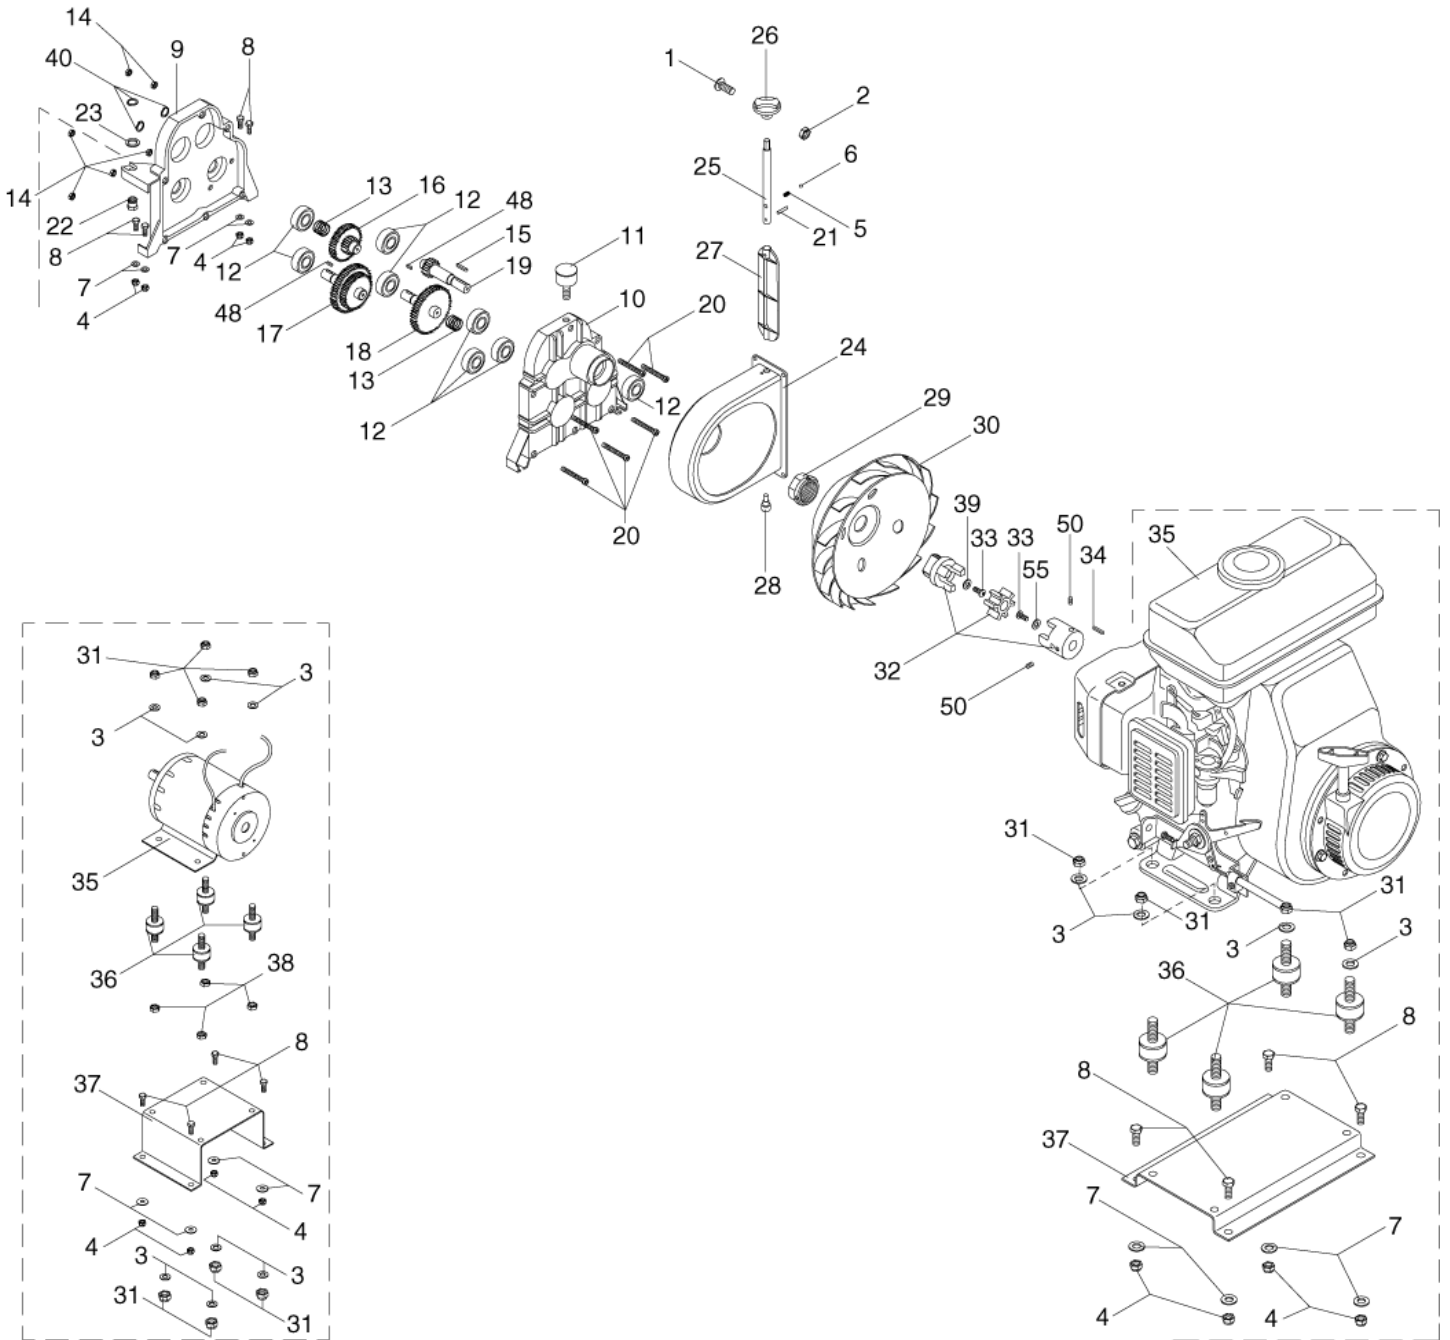

Motor and gear

KC 700 ET

08-02-2015

Part List ID
KC700ET10

11

Motor and gear

KC 700 ET

08-02-2015

Part List ID
KC 700E 1 10

12

Pos	Part no.	Qty	Description	
1	7114204	1	SCREW 5X20	
3	7114113	4	WASHER 8X17	
4	1805399	12	LOCK NUT W. NYLONRING M6 A2	
5	7114200	1	SPRING FOR AIR-CONVEYER	
6	7114176	1	BALLS 5	
7	7114115	12	WASHER 6X18	
8	7114130	8	SCREW 6X16	
9	7114660	1	REDUCTION GEAR COVER	
10	7114661	1	REDUCTION GEAR BODY	
11	7114486	1	STAUFF GREASER	
12	7114482	8	BEARINGS	
13	7114173	6	SHIM 15X22X0.5	
14	1800705	6	NUT M6 ISO 4032	
15	7114188	1	KEY 5X5X20	
16	7114740	1	HELICOIDAL+HELICOIDAL TOO	
17	7114672	1	STRAIGHT+HELICOIDAL TOOTH	
18	7114671	1	REDUCER STRAIGHT TOOTHED	
19	7114689	1	REDUCER TOOTHED SHAFT	
20	7114190	6	SCREW 6X35	
21	7114178	1	5X16 ELASTIC CATCH	
22	7114309	1	MAIN BROOM ADJUSTING RAIL	
23	7114148	1	WASHER 15X28	
24	7114507	1	AIR CONVEYER	
25	7114396	1	AIR CONVEYER BUTTERFLY	
26	7114949	1	HANDLE FOR BUTTERFLY	
27	7114339	1	BUTTERFLY VALVE NYLON	
28	7114329	1	BUTTERFLY STOPPING SCREW	
29	7114484	1	BUSHING Ø40X30	
30	7114764	1	FAN	
32	7114678	1	ELECTRIC MOTOR COMPLETE J	
33	7114153	2	SCREW 6X16	
34	7114188	1	KEY 5X5X20	
35	7114861	1	ELECTRIC MOTOR	
36	7114458	4	ANTI VIBRATION 30X20 M8X2	
37	7114575	1	MOTOR SUPPORT ELECTRIC	
38	1800515	4	Lock Nut M8 - 8 A2K DIN 985	
39	7114465	1	TRASCO JOINT BLOCKING FLA	
40	7114167	3	SEEGER CIRCLIP RING	
48	7114169	3	KEY 5X5X15	
50	7114150	3	DOWEL 6X10	
55	7114116	4	WASHER 6X24	
35A	7115331	1	CARBON BRUSH FOR 7114861	Carbun brush for Electric motor