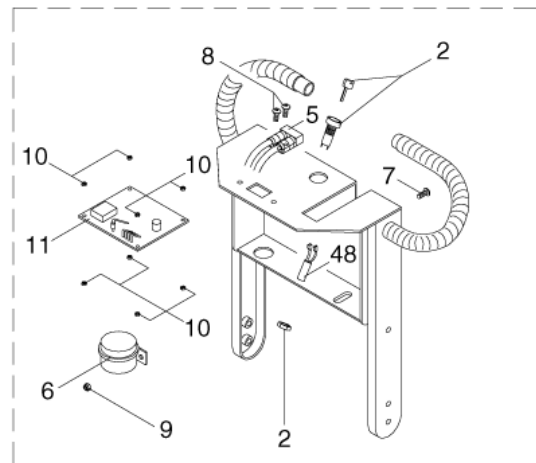

Dash board

KC 700 ET

08-02-2015

Part List ID
KC700ET14

15

Dash board

KC 700 ET

08-02-2015

Part List ID
KC 700E I 14

16

Pos	Part no.	Qty	Description
1	7114591	1	DASHBOARD PLATE
2	7114624	1	COMPLETE KEY SWITCH
3	7114446	1	STOP BUTTON CABLE
4	7114103	2	SCREW 5X12
5	7114586	2	CONNECTOR FOR BATTERY CHA
6	7114789	1	REMOTE SWITCH
7	7114134	2	SCREW 6X10
8	7114194	2	SCREW 5X20
9	1805399	3	LOCK NUT W. NYLONRING M6 A2
11	7114831	1	12V MOTOR BLOCKING DRIVIN
12	7114446	1	STOP BUTTON CABLE
13	7115280	1	FUSE 50 AMP METAL
15	7114773	1	TACHOMETER