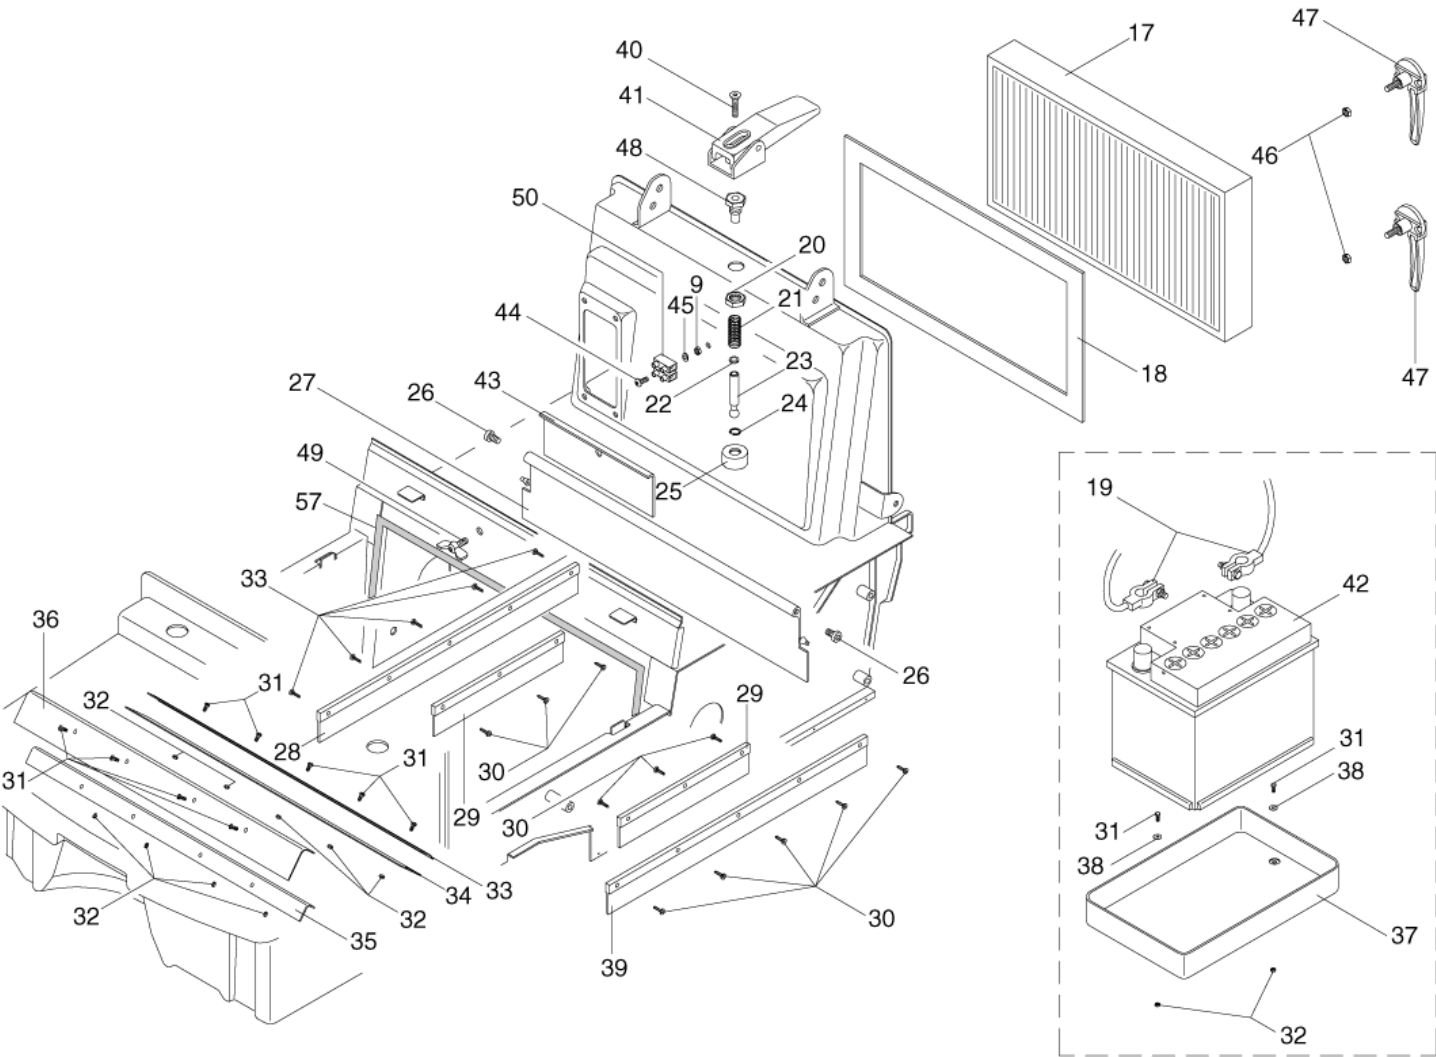

Battery and filter

KC 700 ET

08-02-2015

Part List ID
KC700ET16

17

Battery and filter

KC 700 ET

08-02-2015

Part List ID
KC 700E 1 16

18

Pos	Part no.	Qty	Description
17	7114741	1	FILTER
18	7114462	1	FILTER GASKETS KIT
19	7114840	1	ELECTRIC INSTALLATION
20	7114220	1	NUT M18
21	7114297	1	FILTER SHAKER SPRING
22	7114175	1	OR 106 GASKET
23	7114403	1	PIN
24	7114158	1	INNER SNAP RING DIN Ø16
25	7114353	1	ARTICULATED BAR
26	7114181	2	SCREW 10X16
27	7114560	1	REAR FLAP
28	7114502	1	RIGHT SIDE FLAP
29	7114466	2	INNER FLAP TK
30	7114119	16	SELF-TAPPING SCREW 3.5X9.
31	7114101	11	SCREW 4X16
32	2759	1	HEXAGON NUT M4
33	7114401	1	RUBBER FIXER
34	7114378	1	RUBBER
35	7114412	1	FLAP FIXER
36	7114494	1	FLAP
37	7114607	1	BATTERY CONTAINER
39	7114503	1	LEFT SIDE FLAP
40	7114172	1	SCREW 6X25
41	7114434	1	COMPLETE FILTER SHAKER L
42	7116028	1	BATTERY START 12V. 89 AH.
43	7114398	1	CASING-FIXING BRACKET
44	7114145	1	SCREW. ISO 7380 6X25 ZB
45	7114112	1	WASHER 6X12
46	7114123	2	SCREW 8X25
47	7114385	1	FILTER FIXING BRACKET
48	7114413	1	FILTER SHAKER RAIL
49	7114245	1	BUTTERFLY SCREW 30 M 8X2
50	7114532	1	CLAMP
57	7115305	1	ADHESIVE KIT FOR FRONT DR