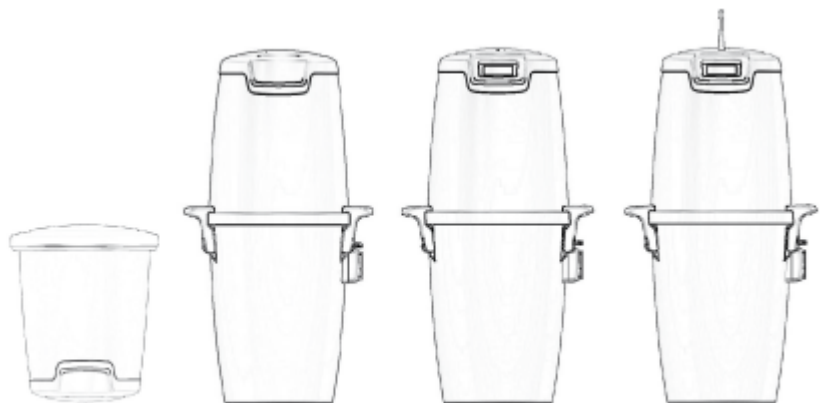

Nilfisk All-in-1 Bronze/Silver/Gold/Gold RRC

Model:

ALL-IN-1 BRONZE MANUAL

ALL-IN-1 BRONZE ON/OFF

ALL-IN-1 GOLD MANUAL

ALL-IN-1 GOLD ON/OFF

ALL-IN-1 GOLD RRC

ALL-IN-1 SILVER MANUAL

ALL-IN-1 SILVER ON/OFF

Stückliste Deutsch

11-02-2015

Nilfisk

www.nilfisk.com

Inhalt

Nilfisk All-in-1 Bronze/Silver/Gold/Gold RRC

SOPRA 100/Bronze	3
SOPRA 160/Silver	5
SOPRA 260/Gold SOPRA 260RRC/Gold RRC	7
Hose and handle kits	9
Nozzles and tubes	11
Filters and bags	13
Fittings	15
Kits - Tubes and fittings	17
VacPan and covers	19
Suction Contact	21
Misc.	23