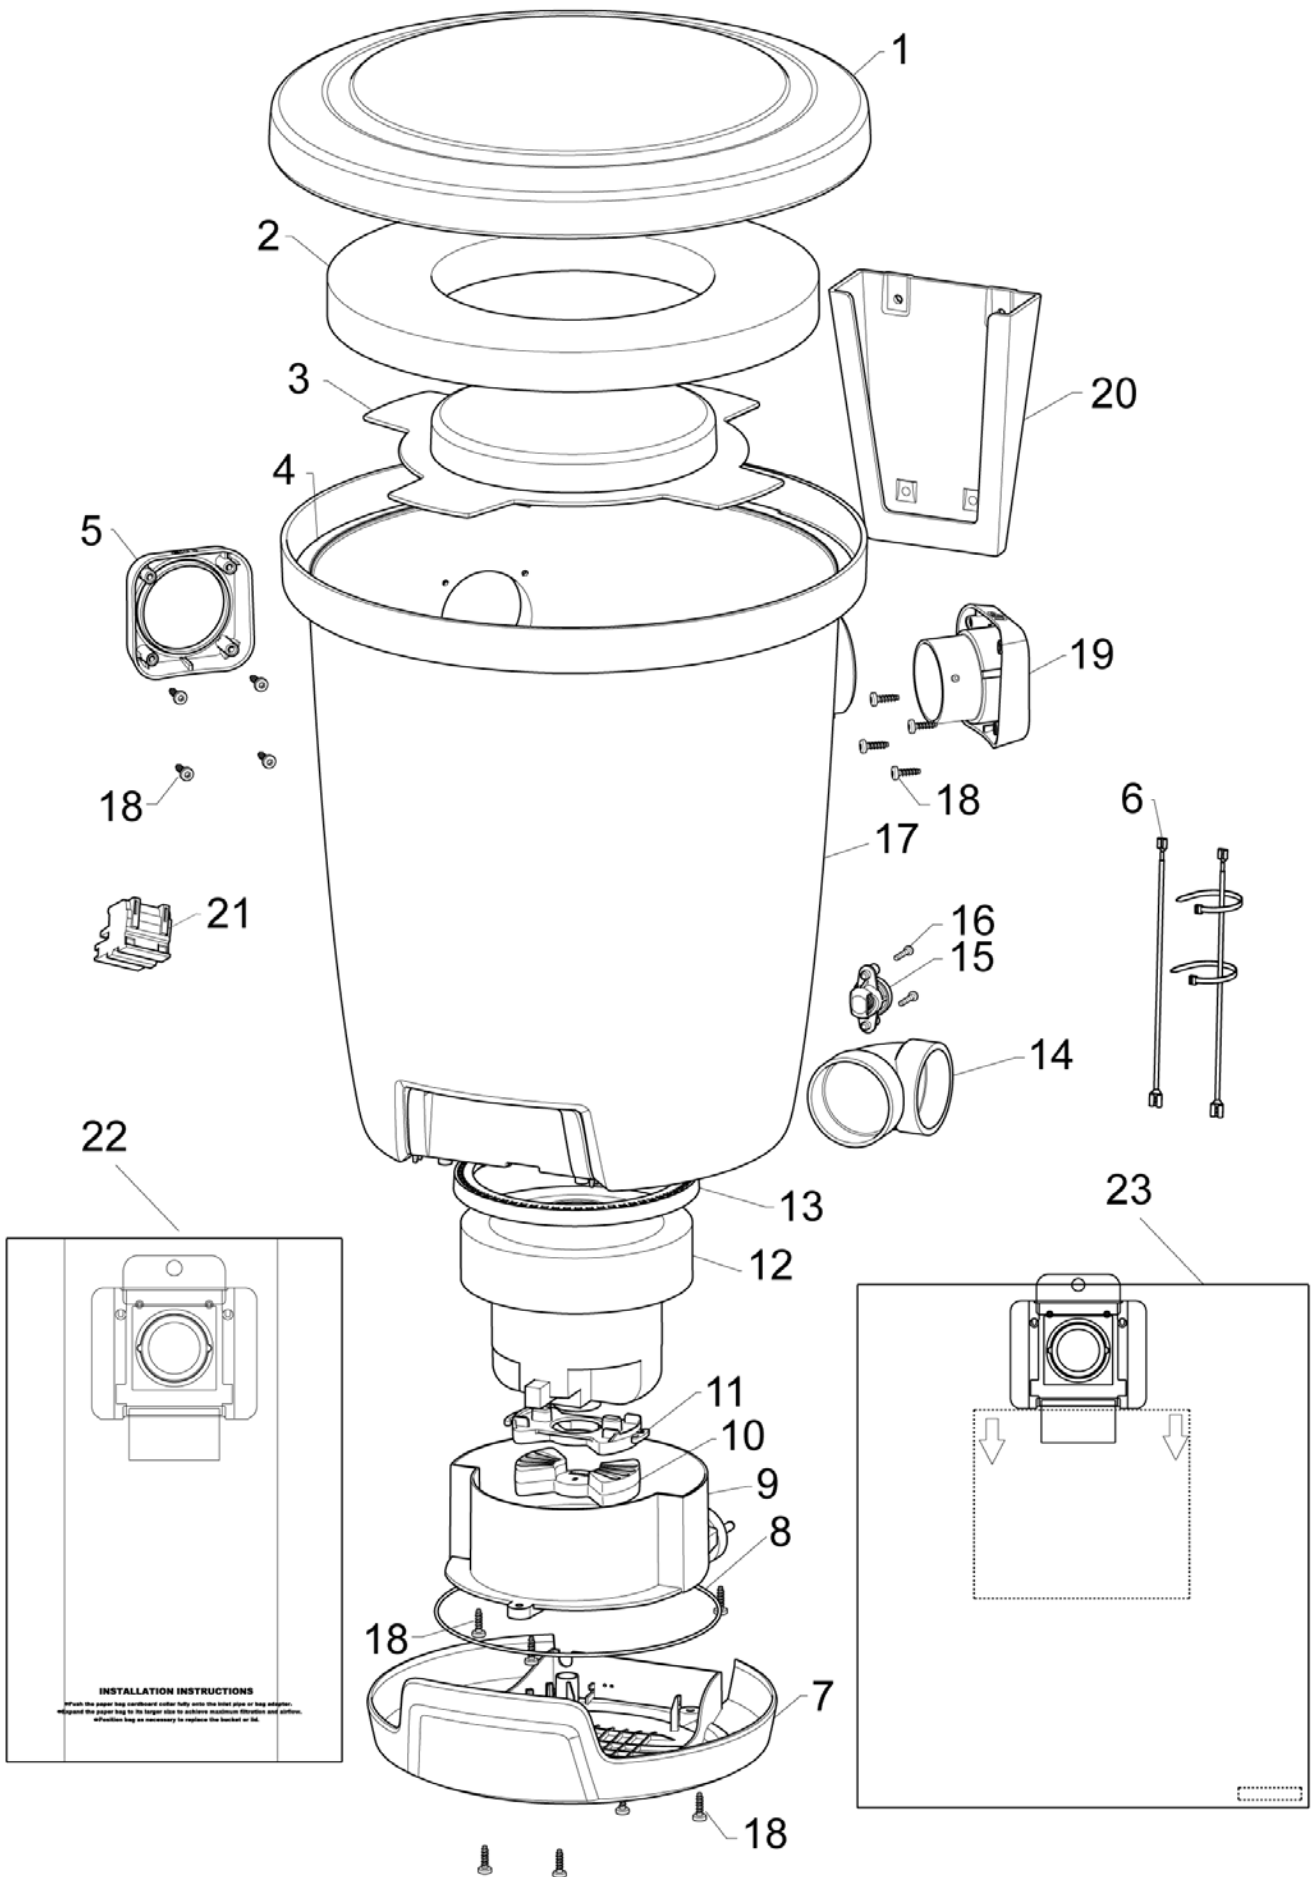

SOPRA 100/Bronze

Nilfisk All-in-1 Bronze/Silver/Gold/Gold RRC

11-02-2015

ET-Liste-Nr. SOPRA02

3

SOPRA 100/Bronze

Nilfisk All-in-1 Bronze/Silver/Gold/Gold RRC

11-02-2015

ET-Liste-Nr.
SOPRA02

4

Pos	Artikelnr.	Me	Beschreibung
1	140 8505 010	1	LID ALTO
2	140 8539 500	1	FILTER CV
3	140 8537 000	1	IP COVER
4	140 0061 060	1	GASKET L 1075
5	140 8536 020	1	PLUG INLET ALTO
6	140 7040 080	1	WIRE CPL. 4.8x0.8 L 290
7	140 8510 550	1	COVER MOTOR ALTO CENTIX20
7	140 8510 660	1	Deckel Sopra 100 NILF BRONZE/SILVER
8	140 6799 010	1	GASKET L 660
9	140 8521 000	1	NOISE TRAP
10	82258200	1	Drosselklappe
11	82320600	1	ADAPTER F. Gebläseeinheit
12	140 8624 610	1	FAN UNIT KIT 1300 WATT
13	140 8523 000	1	Dichtung Motor
14	42000254	1	Kurze 90 Biegung
15	140 7779 010	1	VACUUM VALVE CPL.
16	140 9214 220	2	SCREW PT K30X16 FZB
17	140 8526 060	1	CHASSIS W INLET NILFISK
18	140 9214 040	15	Schraube 40x14
19	140 8535 020	1	INLET ALTO
20	147 1427 510	1	BRACKET WALL CV
21	140 8049 510	1	Anschlussbuchse
22	42000318	3	Filterbeutel CV 3 Stk.
23	107401158	1	DUST BAGS SMALL CV