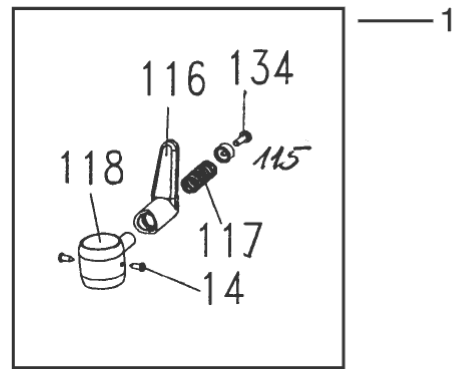

Base part kit

CA 240

15-02-2015

Part List ID E0336

11

Base part kit

CA 240

15-02-2015

Part List ID EU336

12

Pos	Part no.	Qty	Description
1	55053701	1	KNOB KIT. CA 240/330
2	55053702	1	PULL CABLE KIT.CA 240/330
3	55053703	1	TIE ROD KIT. CA 240/330
4	55053704	1	VALVE BODY KIT.CA 240/330
5	55053705	1	WHEEL KIT. CA 240/330 contains 2 wheels.
6	55053706	1	WHEEL KIT. CA 240/330 contains 1 wheel