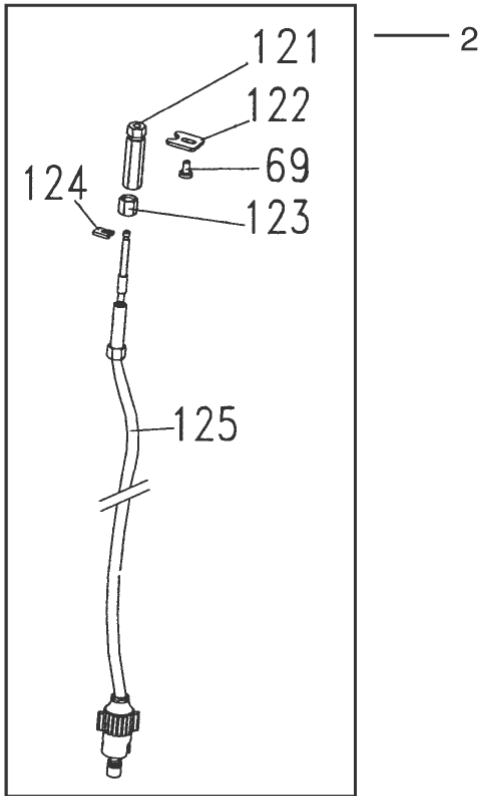

Base part kit

CA 240

15-02-2015

Part List ID E0336

11

Base part kit

CA 240

15-02-2015

Part List ID EU336

12

Pos	Part no.	Qty	Description
1	55053701	1	KNOB KIT. CA 240/330
2	55053702	1	PULL CABLE KIT.CA 240/330
3	55053703	1	TIE ROD KIT. CA 240/330
4	55053704	1	VALVE BODY KIT.CA 240/330
5	55053705	1	WHEEL KIT. CA 240/330 contains 2 wheels.
6	55053706	1	WHEEL KIT. CA 240/330 contains 1 wheel