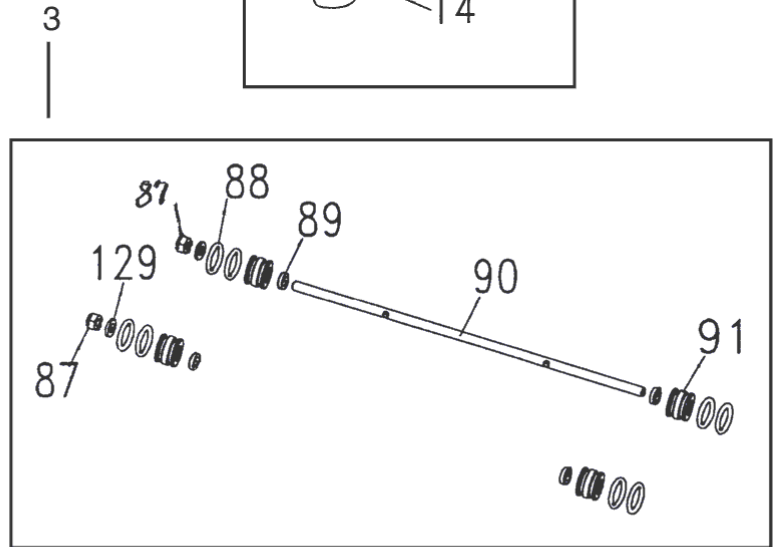

Base part kit

CA 240

15-02-2015

Part List ID E0336

11

Base part kit

CA 240

15-02-2015

Part List ID EU336

12

Pos	Part no.	Qty	Description
1	55053701	1	KNOB KIT. CA 240/330
2	55053702	1	PULL CABLE KIT.CA 240/330
3	55053703	1	TIE ROD KIT. CA 240/330
4	55053704	1	VALVE BODY KIT.CA 240/330
5	55053705	1	WHEEL KIT. CA 240/330 contains 2 wheels.
6	55053706	1	WHEEL KIT. CA 240/330 contains 1 wheel