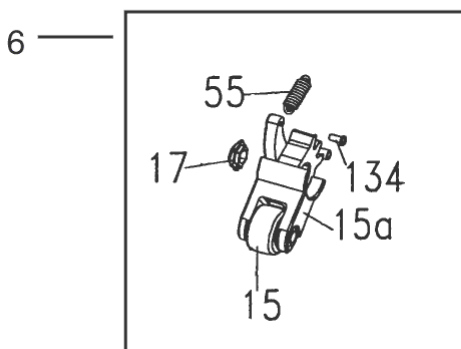

Base part kit

CA 240

15-02-2015

Part List ID E0336

11

Base part kit

CA 240

15-02-2015

Part List ID EU336

12

Pos	Part no.	Qty	Description
1	55053701	1	KNOB KIT. CA 240/330
2	55053702	1	PULL CABLE KIT.CA 240/330
3	55053703	1	TIE ROD KIT. CA 240/330
4	55053704	1	VALVE BODY KIT.CA 240/330
5	55053705	1	WHEEL KIT. CA 240/330 contains 2 wheels.
6	55053706	1	WHEEL KIT. CA 240/330 contains 1 wheel