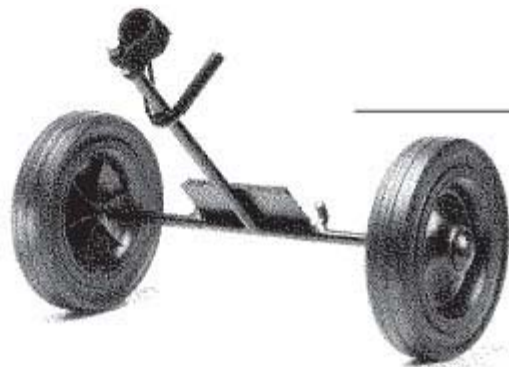

Accessory and brush

CA 240

15-02-2015

Part List ID E0338

13

_____ 1

_____ 2

_____ 3