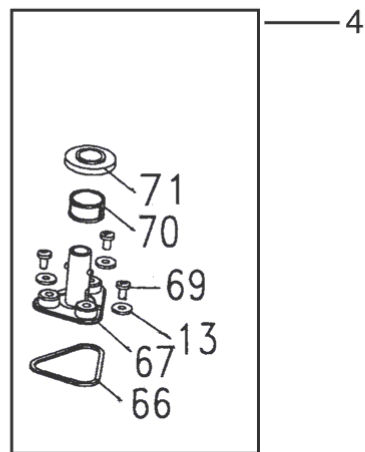

Base part kit

CA 240

15-02-2015

Part List ID E0336

11

Base part kit

CA 240

15-02-2015

Part List ID EU336

12

Pos	Part no.	Qty	Description
1	55053701	1	KNOB KIT. CA 240/330
2	55053702	1	PULL CABLE KIT.CA 240/330
3	55053703	1	TIE ROD KIT. CA 240/330
4	55053704	1	VALVE BODY KIT.CA 240/330
5	55053705	1	WHEEL KIT. CA 240/330 contains 2 wheels.
6	55053706	1	WHEEL KIT. CA 240/330 contains 1 wheel