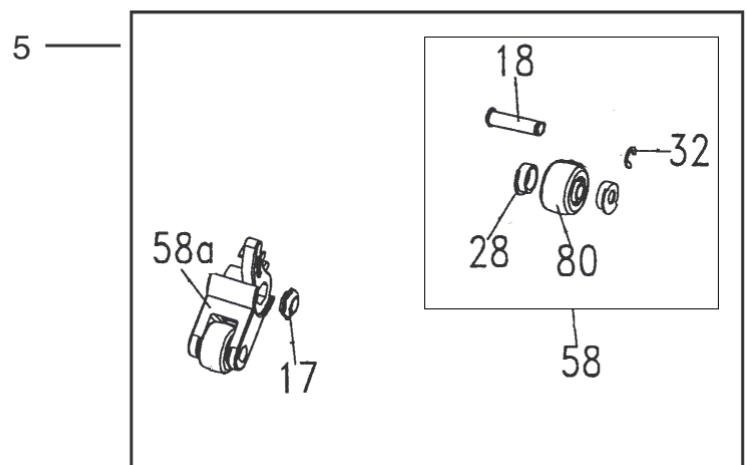

Base part kit

CA 240

15-02-2015

Part List ID E0336

11

Base part kit

CA 240

15-02-2015

Part List ID EU336

12

Pos	Part no.	Qty	Description
1	55053701	1	KNOB KIT. CA 240/330
2	55053702	1	PULL CABLE KIT.CA 240/330
3	55053703	1	TIE ROD KIT. CA 240/330
4	55053704	1	VALVE BODY KIT.CA 240/330
5	55053705	1	WHEEL KIT. CA 240/330 contains 2 wheels.
6	55053706	1	WHEEL KIT. CA 240/330 contains 1 wheel