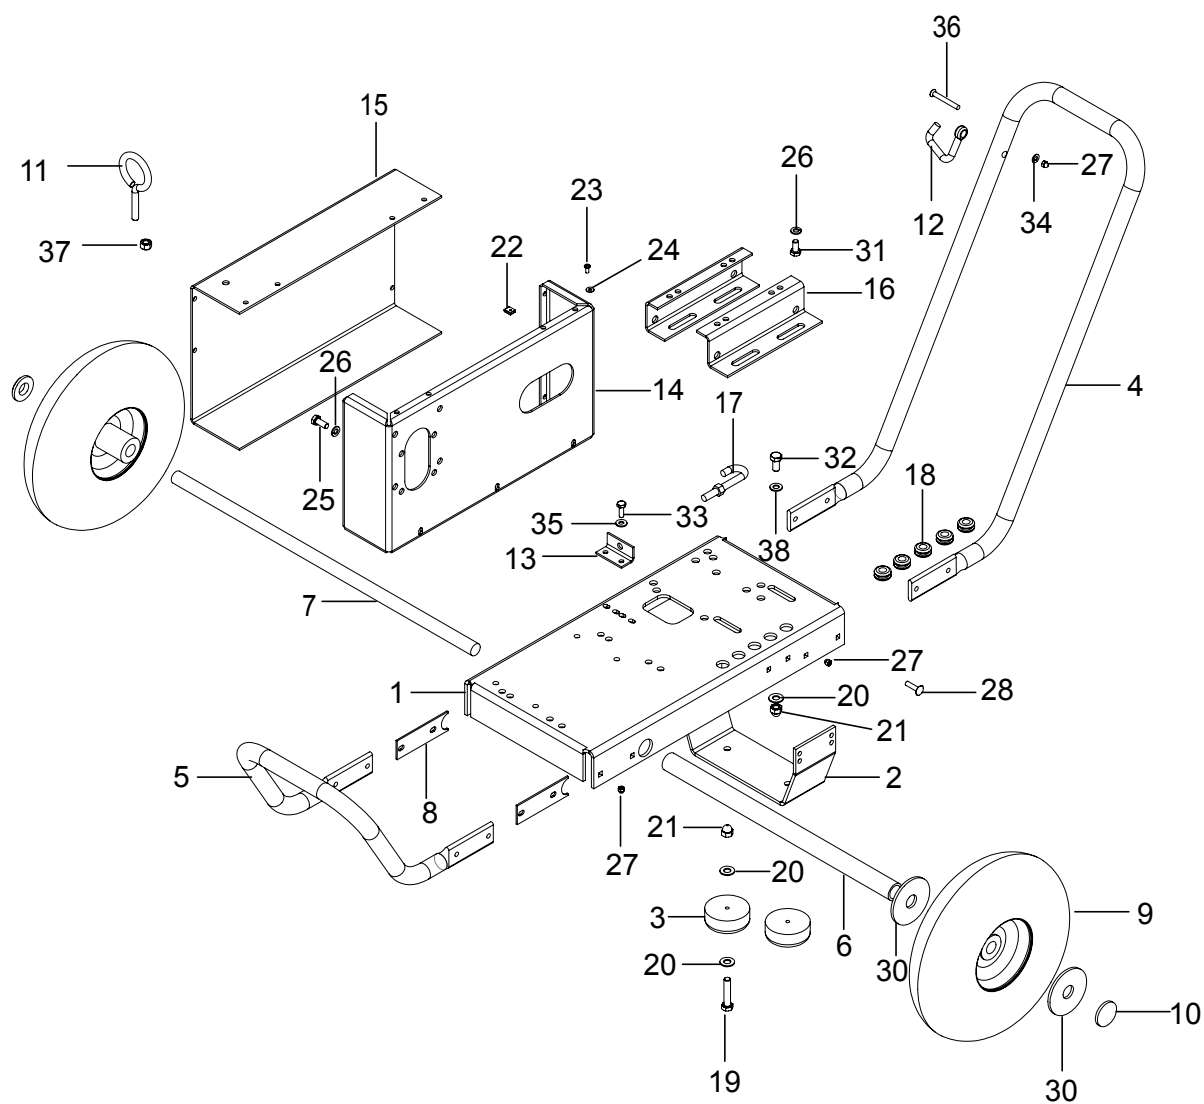

Pos.	Artikel-Nr.	Menge	Variante	Notes
1	31000737	1	BASE BD	
2	31000721	1	FOOT BRACKET FOR UAD/CD	
3	31000681	2	RUBBER FOOT 2-1/2 INCH	
4	31000718	1	HANDLE LONG	
5	31000719	1	HANDLE SHORT	
6	31000756	1	TUBE AXLE 17 3/4 INCH COATED	
7	31000769	1	AXLE 23.50 INCH	
8	31000741	2	AXLE LOCK	
9	31000774	2	WHEEL ASSY 11 INCH	
10	31000725	2	AXLE END CAP 3/4 INCH METAL	
11	31000722	1	EYEBOLT 3/8X2 INCH	
12	31000688	1	COLD SHUT	
13	31000707	1	ANCHOR BRACKET UAB	
14	31000738	1	BELT GUARD BACK UAB	
15	31000739	1	BELT GUARD UAB	
16	31000716	1	PUMP RAIL SET AR RK RKA	
17	31000740	1	ANGLE BOLT 3/8X3 INCH WITH NUT	
18	31000686	5	GROMMET BLACK FOR 3/16 METAL	
19	31000702	2	BOLT 3/8 X 1-3/4 INCH	
20	31000706	8	FLAT WASHER USS 3/8	
21	31000712	6	NUT NYLOCK 3/8-16	
22	31000727	8	TINNERMAN NUT 8 UAB	
23	31000715	8	MACHINE SCREW PHILIPS HEAD 8X3/8	
24	31000714	8	WASHER 8 NYLON	
25	31000700	2	BOLT 5/16-24 X 3/4 INCH	
26	31000713	6	LOCK WASHER 5/16	
27	31000710	25	NUT NYLOCK 1/4-20	
28	31000693	8	CARRIAGE BOLT 1/4-20X1	
29	31000692	3	CARRIAGE BOLT 1/4-20X3/4	
30	31000691	6	SAE FLAT WASHER 3/4	
31	31000689	4	BOLT M8 1.25X16MM	
32	31000701	4	BOLT 3/8-16 X 1 INCH	
33	31000698	2	BOLT 1/4-20 X 3/4 INCH	
34	31000704	1	FLAT WASHER USS 1/4	
35	31000704	2	FLAT WASHER USS 1/4	
36	31000781	1	FH MACHINE SCREW 1/4-20X2	
37	31000712	1	NUT NYLOCK 3/8-16	
38	31000705	4	FLAT WASHER USS 5/16