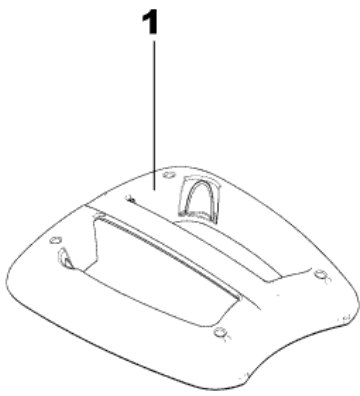

Cover and container

SALTIX 3

25-02-2015

ET-Liste-Nr.
SALTIX301

3

Cover and container

SALTIX 3

25-02-2015

ET-Liste-Nr.
SALTIX301

4

Pos	Artikelnr.	Me	Beschreibung
0	147 0665 020	1	Box
1	147 1073 500	1	Griff SALTIX 3
2	147 1074 500	1	SCHALTKNOPF
3	147 1072 500	1	Haube Saltix
4	147 1151 500	1	Geräuschkämpfung
5	147 0660 500	1	Motorhalterung
6	147 0656 520	1	Chassis GD910
7	147 0677 510	2	Verschluss KIT GD910A Schwarz
8	147 0657 510	1	Gehäuse Kpl.
9	140 8458 500	2	Hinterrad Kit
10	140 8445 500	1	Lenkrollen KIT
11	140 9214 500	11	Schraubenkit PTK 40x14