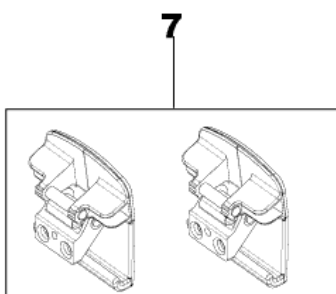

Cover and container

SALTIX 3

25-02-2015

ET-Liste-Nr.
SALTIX301

3

Cover and container

SALTIX 3

25-02-2015

ET-Liste-Nr.
SALTIX301

4

Pos	Artikelnr.	Me	Beschreibung
0	147 0665 020	1	Box
1	147 1073 500	1	Griff SALTIX 3
2	147 1074 500	1	SCHALTKNOPF
3	147 1072 500	1	Haube Saltix
4	147 1151 500	1	Geräuschkämpfung
5	147 0660 500	1	Motorhalterung
6	147 0656 520	1	Chassis GD910
7	147 0677 510	2	Verschluss KIT GD910A Schwarz
8	147 0657 510	1	Gehäuse Kpl.
9	140 8458 500	2	Hinterrad Kit
10	140 8445 500	1	Lenkrollen KIT
11	140 9214 500	11	Schraubenkit PTK 40x14