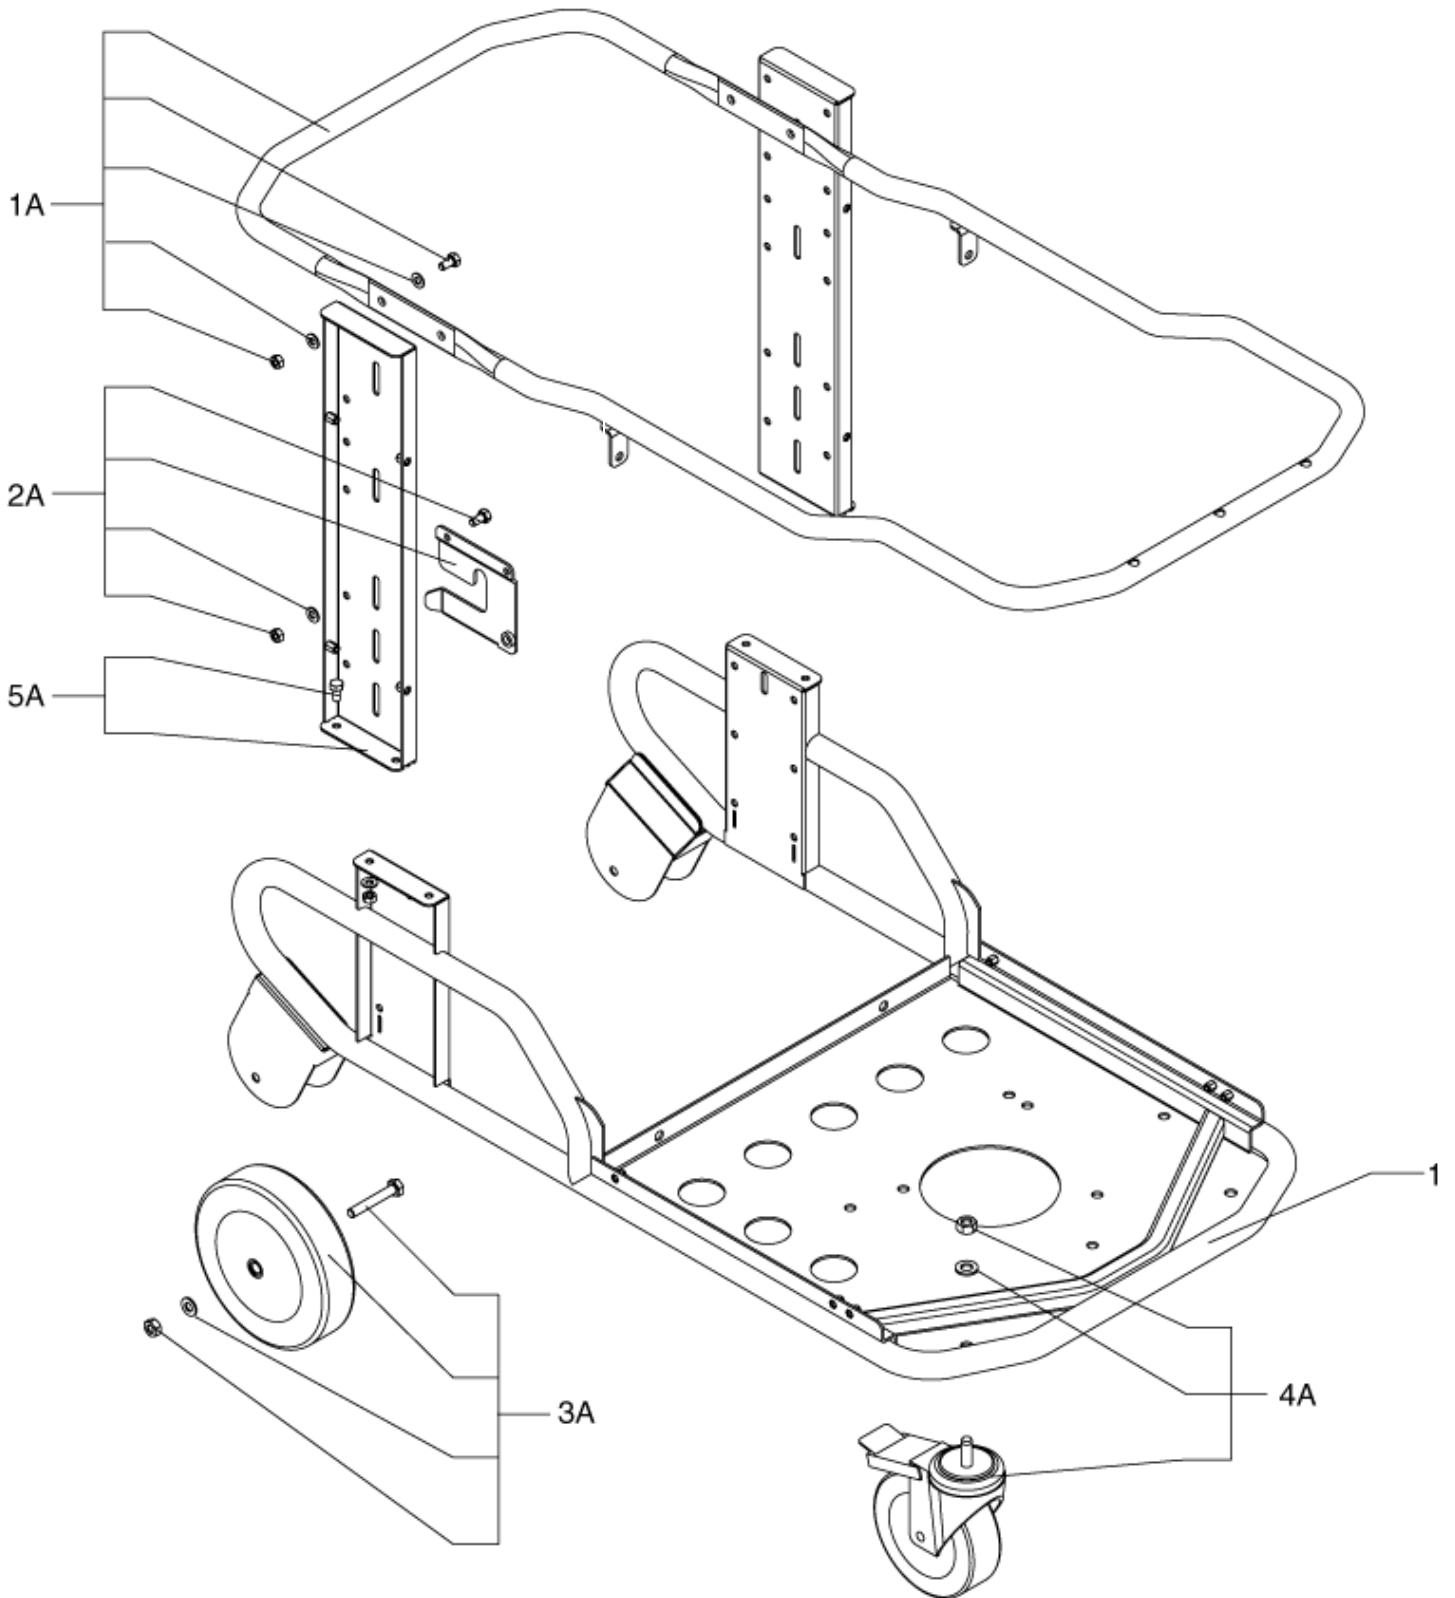

Car 01

T75

06-04-2015

Part List ID T7501

3

Car 01

T75

06-04-2015

Part List ID
I7501

4

Pos	Part no.	Qty	Description
1	4083600661	1	TROLLEY T-PLUS MODEL RAL7016
1A	4089100048	1	HANDLE KIT
2A	40000872	1	BIN RELEASE KIT
3A	40000873	1	WHEEL D200 KIT
4A	40000874	2	KIT REVOLV. CASTOR D150
5A	40000871	1	UPRIGHT KIT