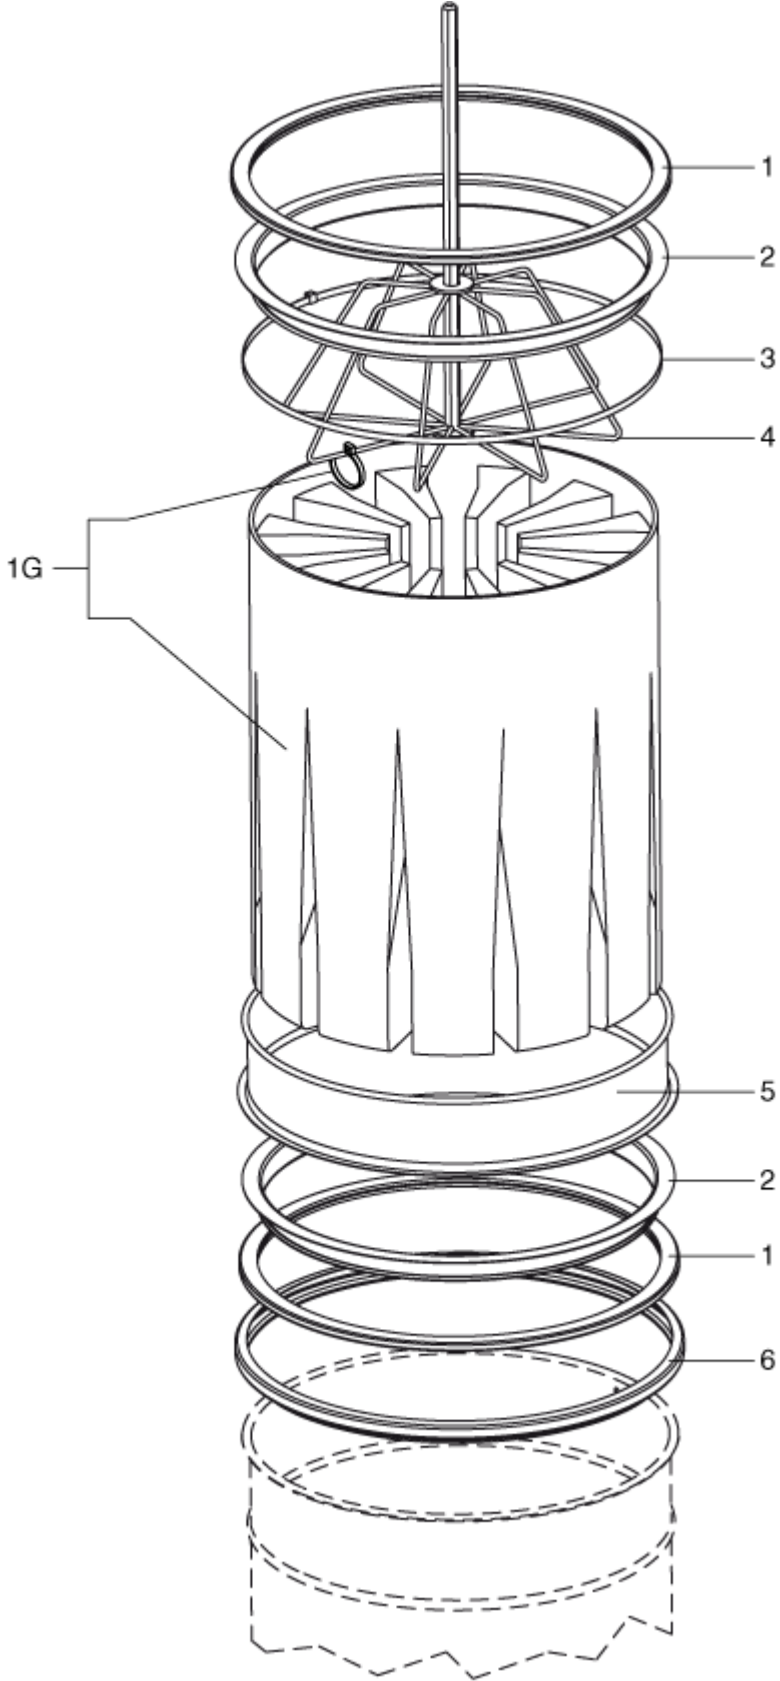

Filter group

T75

06-04-2015

Part List ID T7513

15

Filter group

T75

06-04-2015

Part List ID
17513

16

Pos	Part no.	Qty	Description
1	Z8 17026	2	FILTER SEAL D460 BLACK
2	Z8 15003	2	FILTER HOLDER RING D460 FE
3	Z8 17079	1	STAR FILTER 360 POLYESTER
4	4083300371	1	CAGE D460 8 ELEMENT MOD.T75
5	4081100143	1	FILTER CHAMBER D460X90 FE INCREASED FILT
6	Z8 36191	1	BAND LOCK D.460
1G	4089100052	1	D460X550 STAR FILTER KIT. L CLASS
1G	4089100053	1	D460X550 STAR FILTER KIT. M CLASS