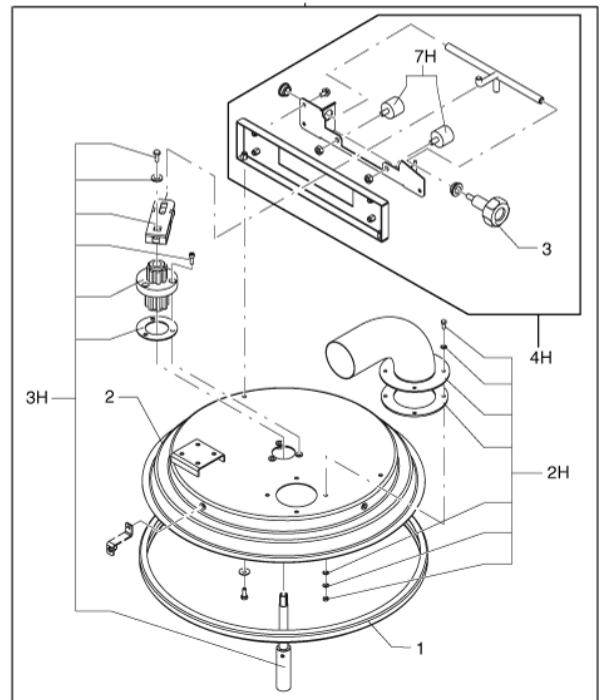

Shaker unit

T75

06-04-2015

Part List ID T7515

17

8H