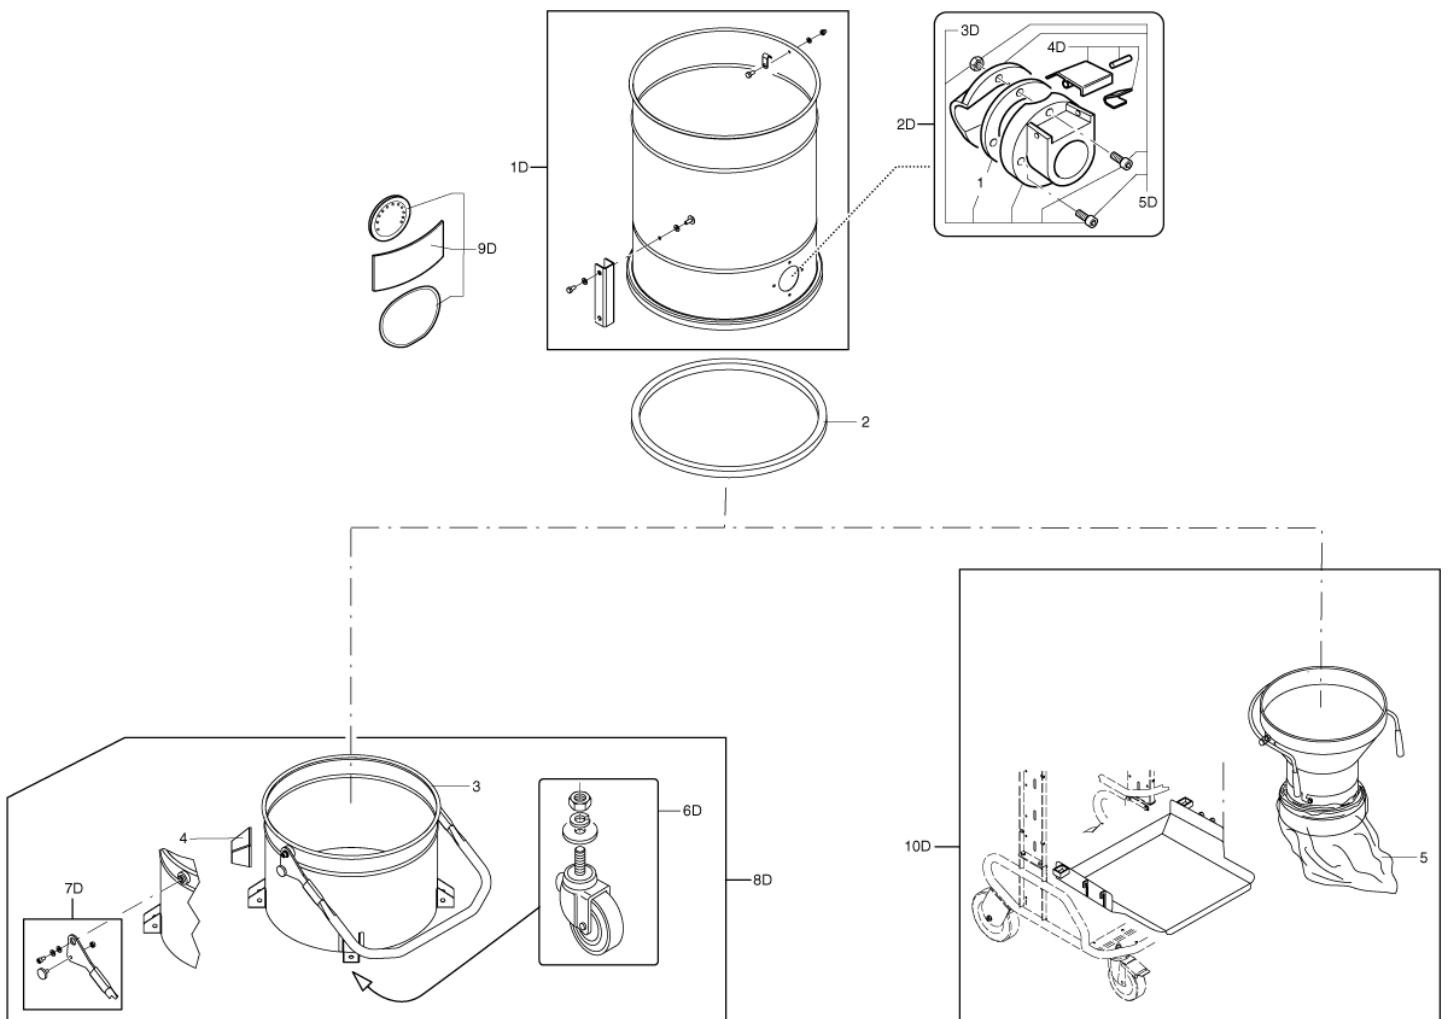

Container unit

T75

06-04-2015

Part List ID T7507

9

Container unit

T75

06-04-2015

Part List ID 17507

10

Pos	Part no.	Qty	Description
1	Z8 17006	1	INLET SEAL D70
2	40000762	1	SEAL
3	4083000495	1	BIN D460 L100 FOR MODEL S3
3	4083000552	1	BIN D460 S3 L100 GRILL AND DEP
4	Z8 17021	4	BUMPER WHEEL HOLDER
5	4084000956	1	MINI PACKAGE 4x22 MT 55 MICRON LONGOPAC
5	4084001017	1	PACKAGE OF 5 BAGS D460 LDPE
1D	40000869	1	FILTER CHAMBER KIT
2D	40000868	1	D70 INLET FULL KIT
3D	40000867	1	D70 INLET KIT
4D	40000345	1	KIT PUSHBUTTON FOR INLET D70
5D	40000395	1	KIT DEFLECTOR D70
6D	40000419	1	KIT CASTORS FOR CONTAINER
7D	40000879	1	HANDLE KIT L100
8D	4083000497	1	COMP.BIN D460 L100 M.S3
8D	4083000555	1	COMPLETE BIN D460 L100 S3 F.DEPR
9D	4089100072	1	STICKER KIT
10D	4056000468	1	DISCHARGE KIT MS2-S3-T30S