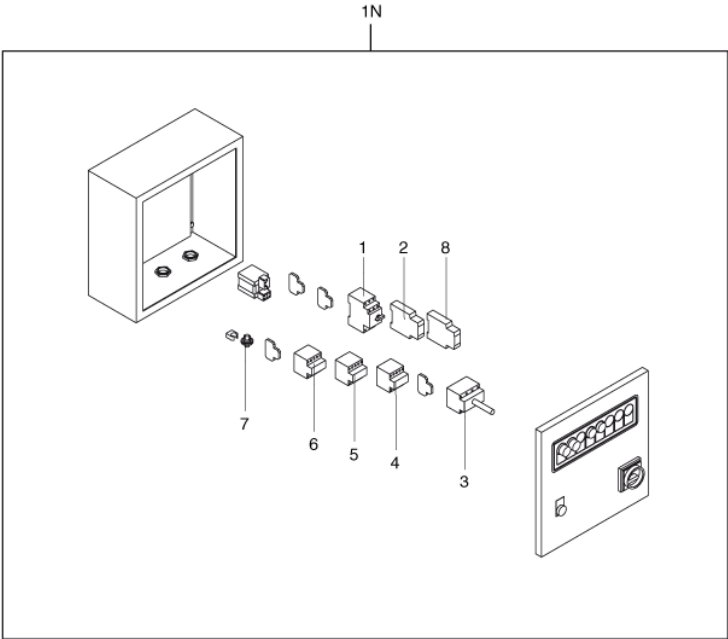

Electric system 03

T75

06-04-2015

Part List ID T7523

25

Electric sistem 03

T75

06-04-2015

Part List ID
I75Z3

26

Pos	Part no.	Qty	Description
1	4089100063	1	14-20A CONTACT BREAKER KIT
2	Z8 39119	1	TIMER S/T 0-60 SEC. 24-110-230V
3	Z8 39556	1	MAIN SWITCH 32A IP65 S
4	Z8 391008	1	CONTACTOR KW5.5 24VAC 1NC SIRIUS S00
5	Z8 391006	1	CONTACTOR KW3 24VAC 1NC SIRIUS S00
6	4089100064	1	KW 5.5 24VAC 1NO REMOTE SWITCH
7	Z8 40841	1	PRESSURE-SWITCH 10MBAR NO
8	4089100070	1	24VAC DPDT RELAY KIT
1N	4084101148	1	E.B. KW7.5 S/T L MOD.T75
2N	Z8 39127	1	CABLE CONN.MOT. 7G4 FROR
3N	4089100065	1	POWER CABLE KIT
3N	4089100069	1	POWER CABLE KIT. 5 POLES