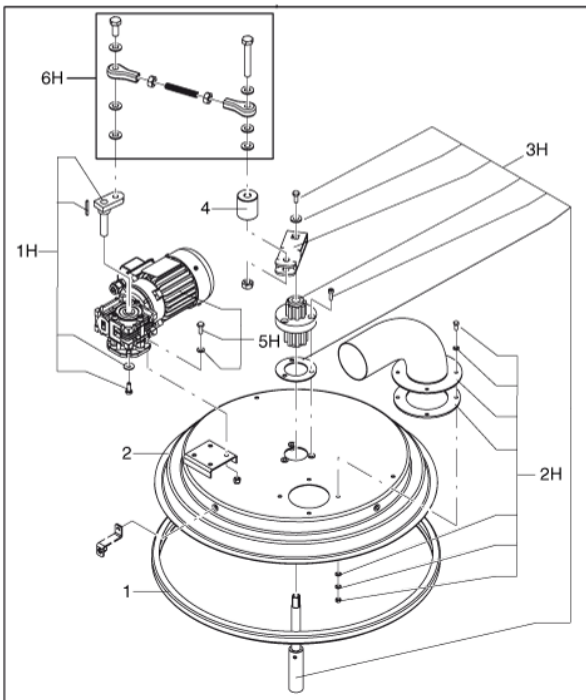

Shaker unit

T75

06-04-2015

Part List ID T7515

17

8H