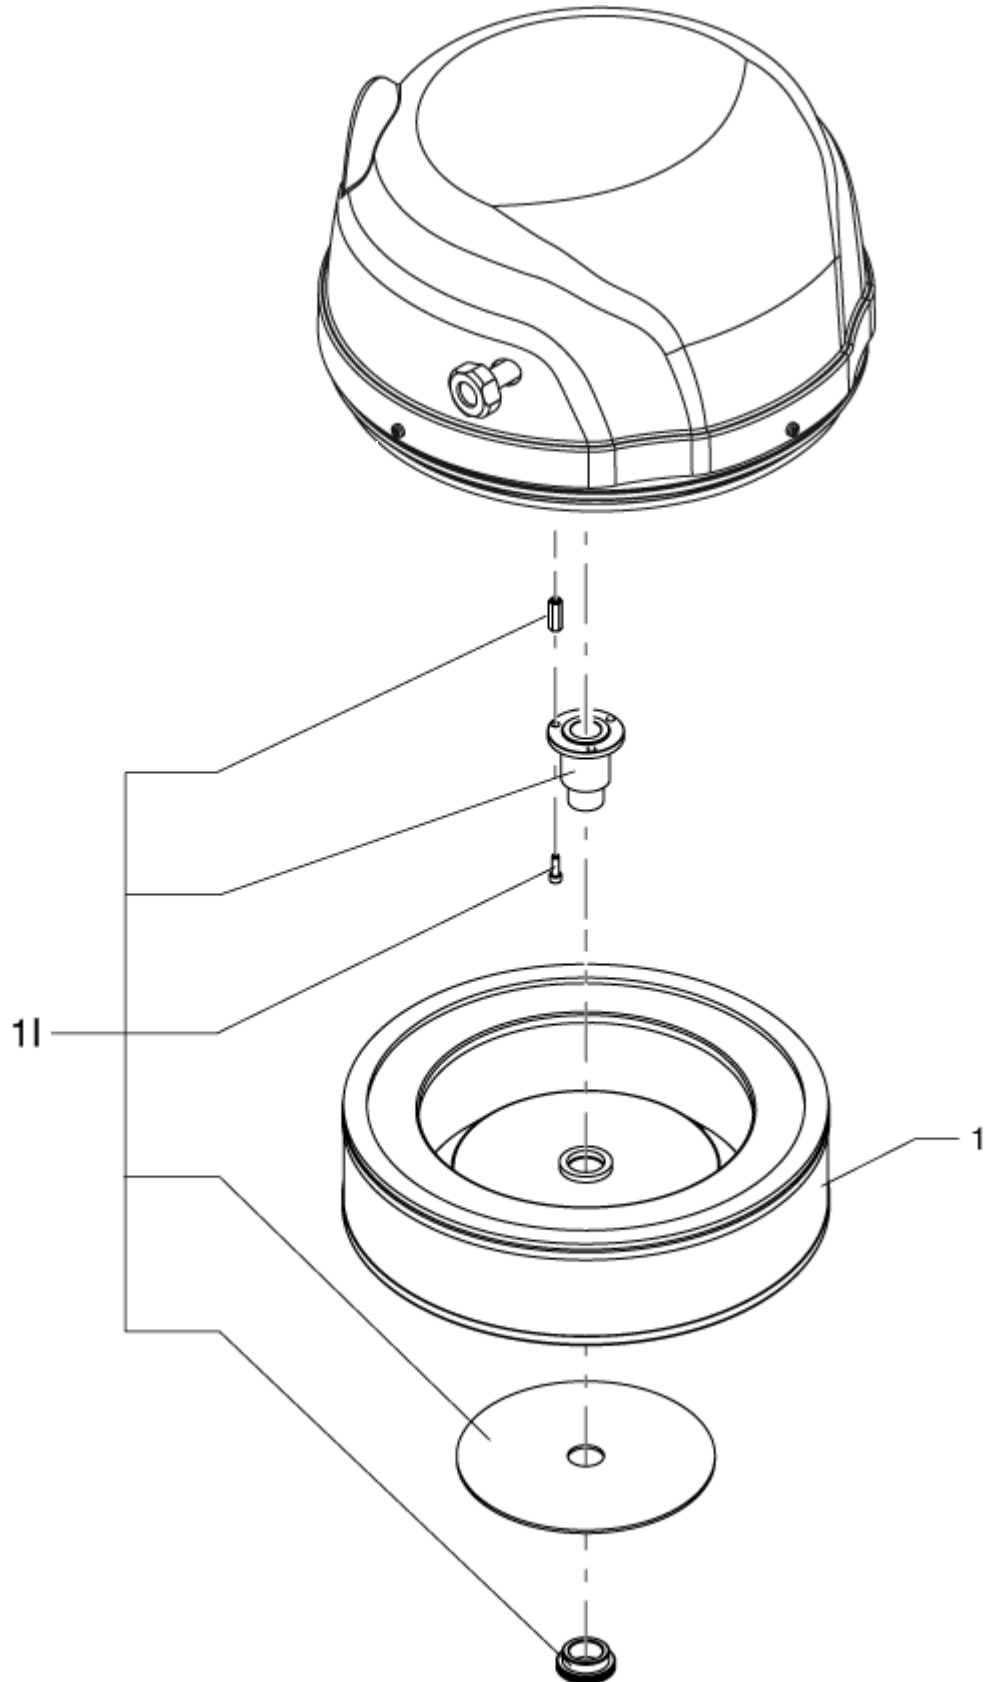

Absolute filter

T75

06-04-2015

Part List ID T7517

19

Absolute filter

T75

06-04-2015

Part List ID 17517

20

Pos	Part no.	Qty	Description
1	4081700935	1	ABSOLUTE FILTER 415X100 S2S-S3
1l	40000897	1	KIT ABSOLUTE FILTER SUPPORT