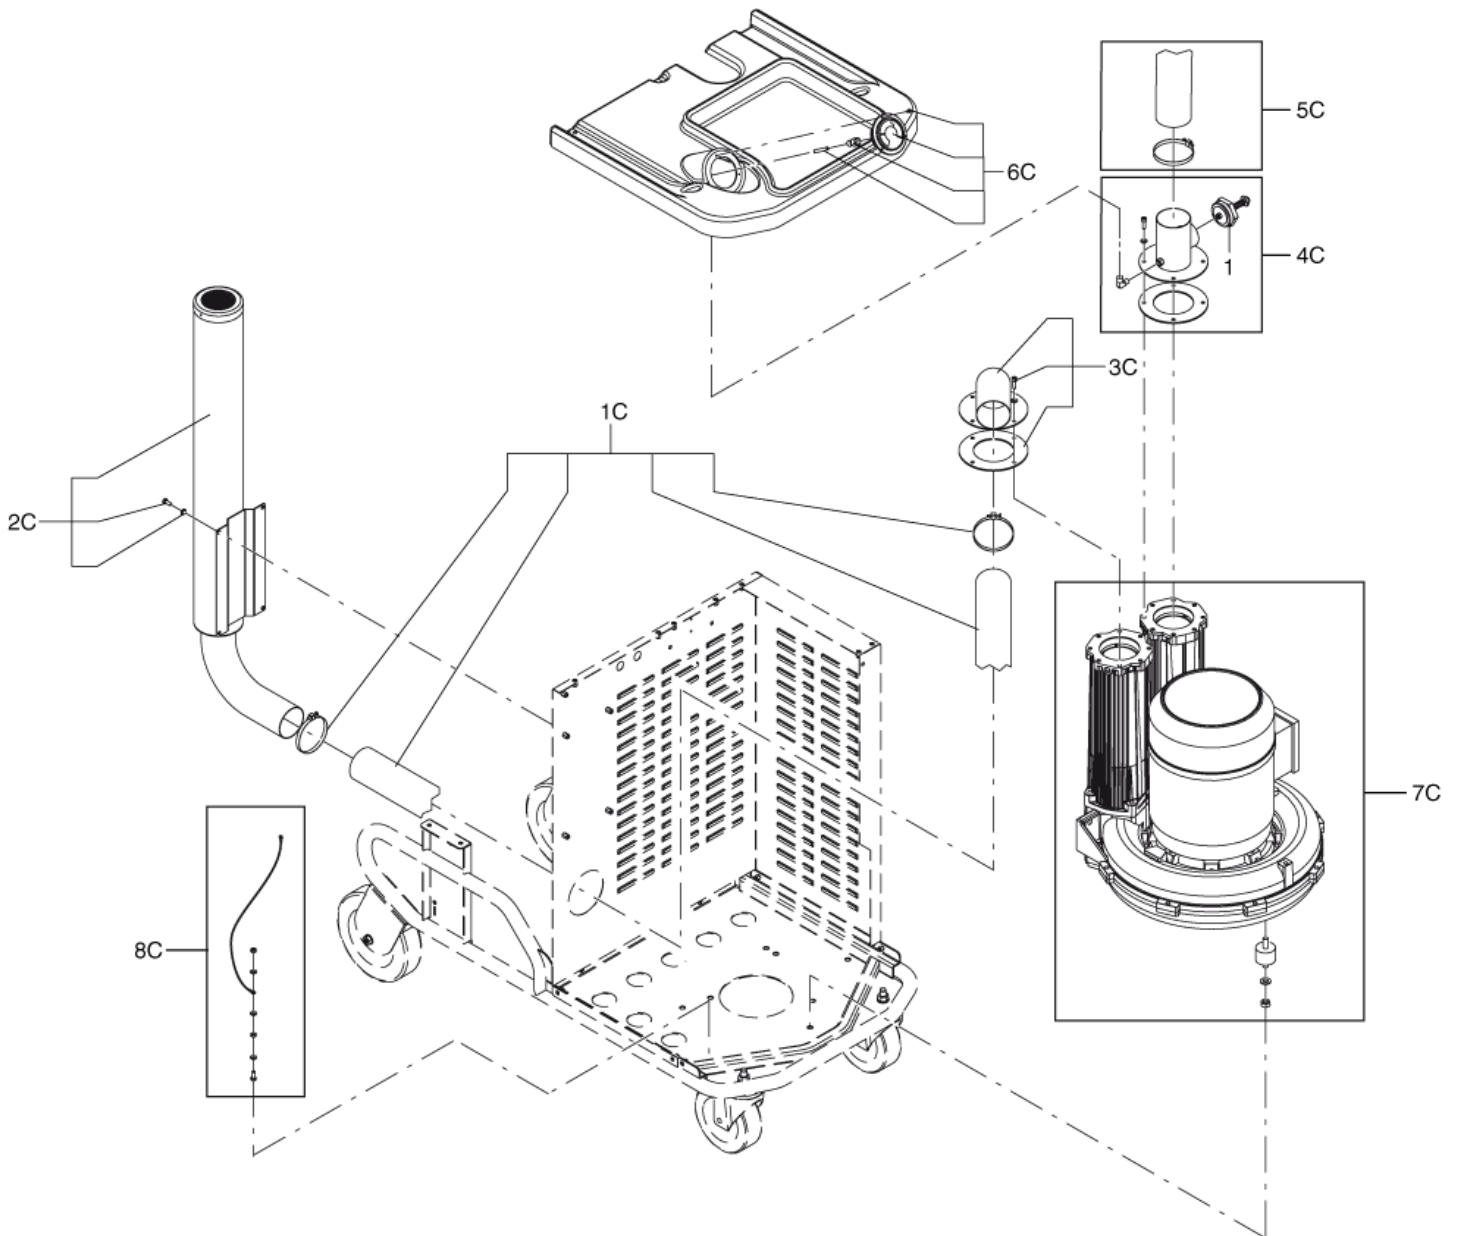

Suction unit

T75

06-04-2015

Part List ID
T7505

7

Suction unit

T75

06-04-2015

Part List ID
17505

8

Pos	Part no.	Qty	Description
1	Z8 34024	1	RELIEF VALVE 1 1/2
1C	40000571	1	KIT BLOWING TUBE
2C	4089100054	1	SILENCER KIT
3C	4089100055	1	BLOWING CONNECTION KIT
4C	4089100056	1	BLOWING CONNECTION KIT WITH RELIEF VALVE
5C	40000605	1	KIT BLOWING TUBE
6C	40000968	1	4500 VACUUM GAUGE KIT
7C	4089100057	1	SUCTION UNIT KIT. KW 7.5 400/690 V
7C	4089100058	1	SUCTION UNIT KIT KW 8.7 380/660V 60HZ
8C	40000877	1	GROUND CABLE KIT