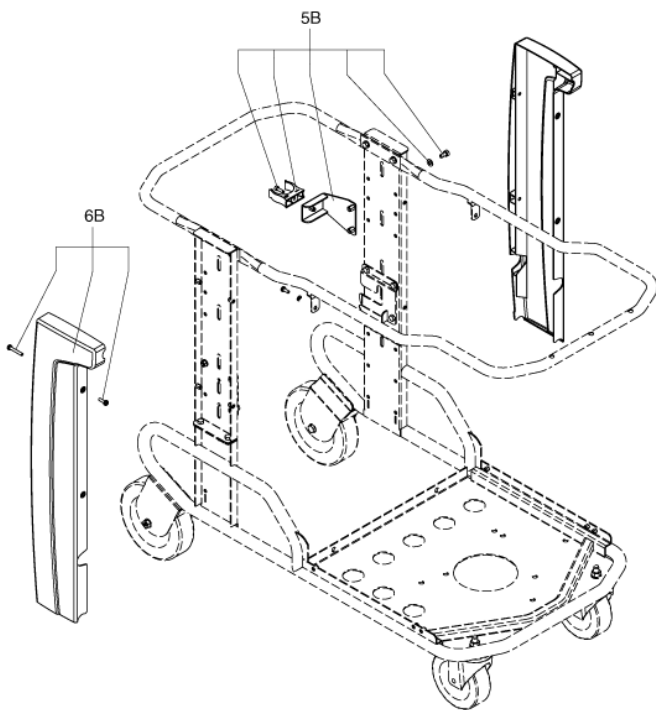

Car 02

T75

06-04-2015

Part List ID T7503

5

Car 02

T75

06-04-2015

Part List ID
17503

6

Pos	Part no.	Qty	Description
1B	4089100051	1	CARTER KIT
2B	4089100050	1	CARTER KIT
3B	4089100049	1	COMPARTMENT KIT
4B	40000855	1	HANDLE KIT
5B	40000856	1	HOSE HOLDER KIT
6B	40000864	1	UPRIGHT PROTECTION KIT