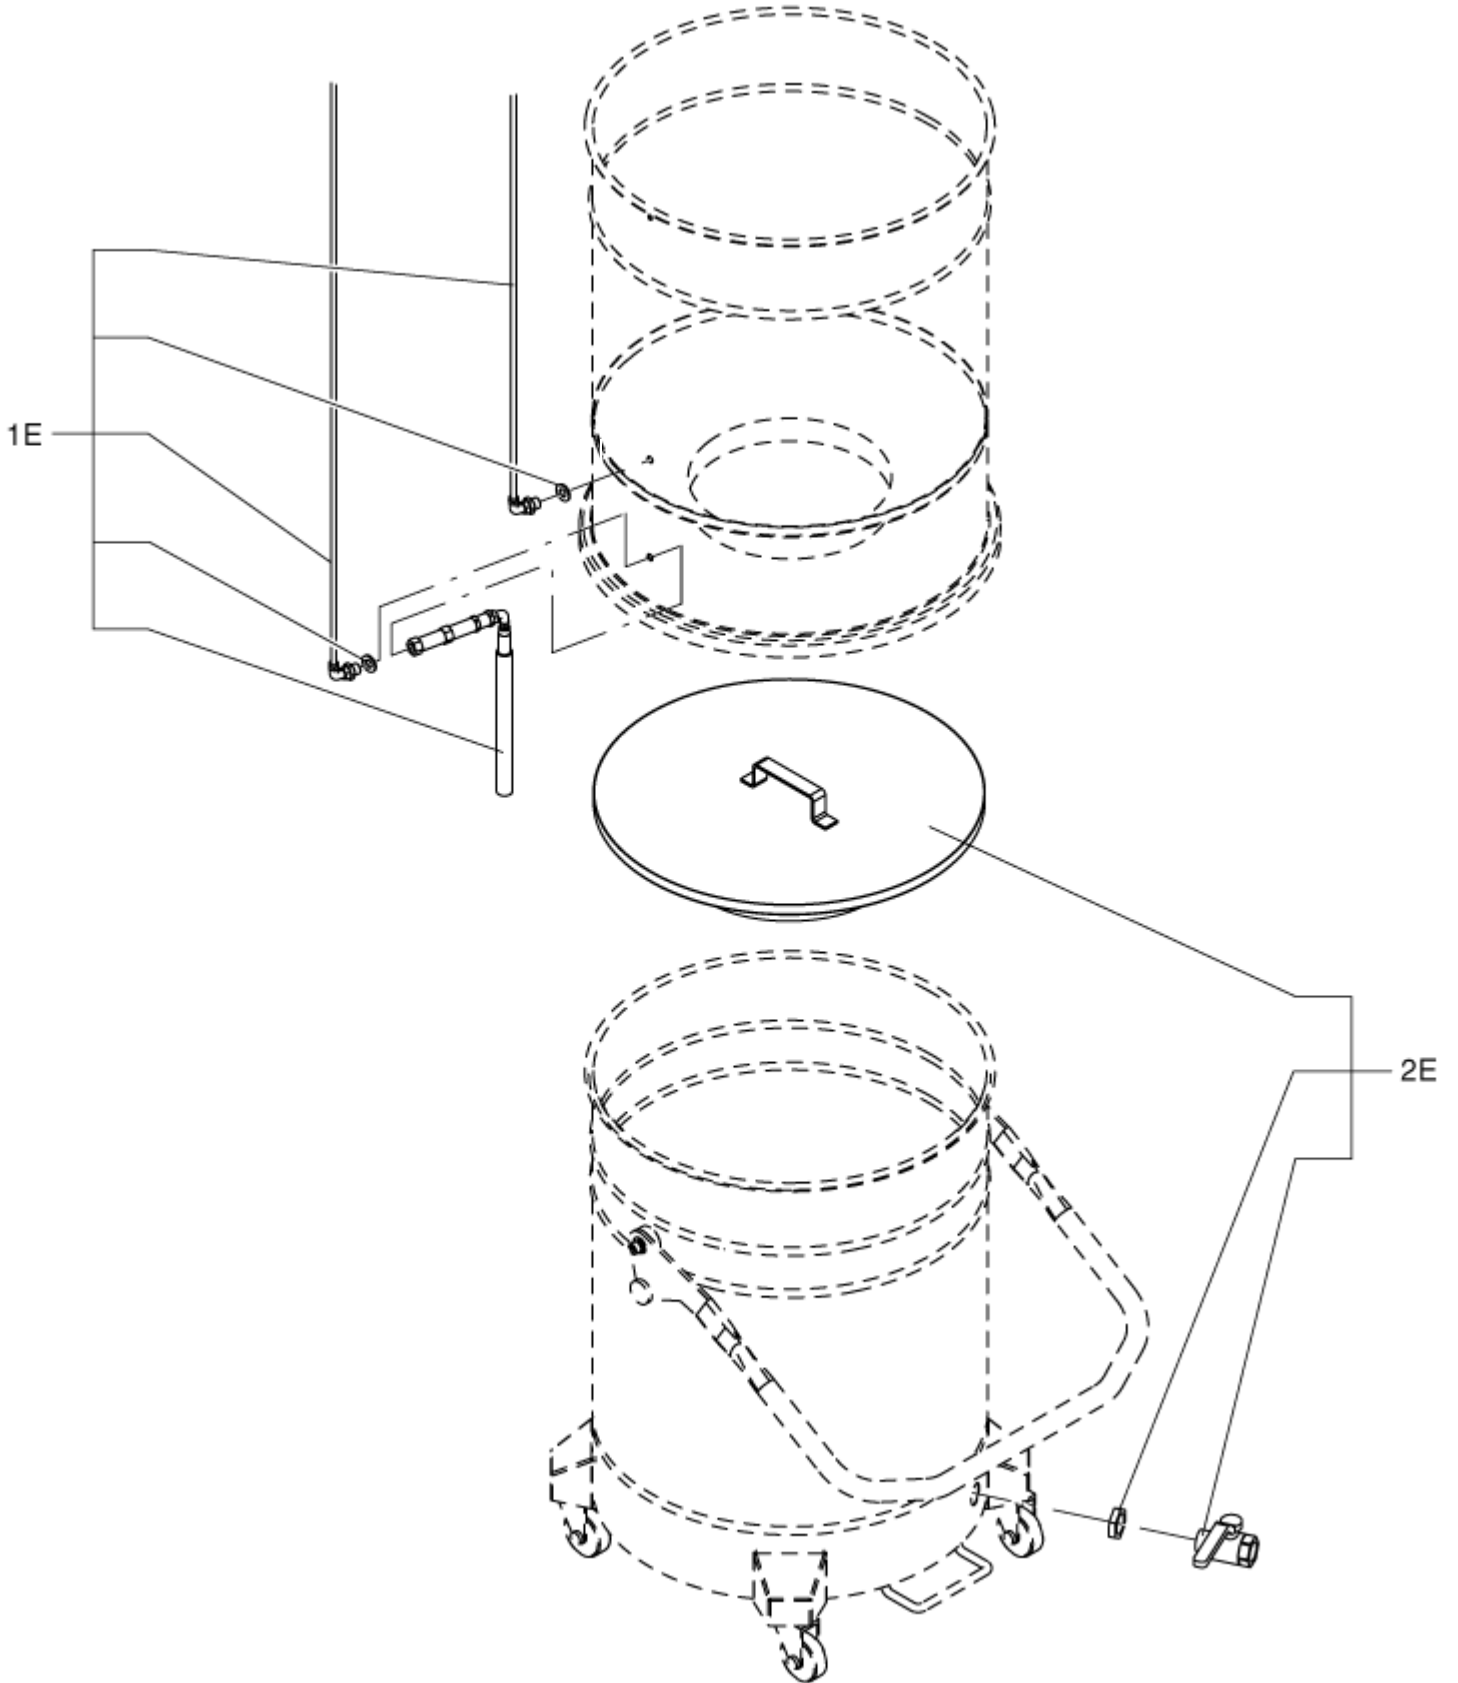

Liquid kit

T75

06-04-2015

Part List ID T7509

11

Liquid kit

T75

06-04-2015

Part List ID 17509

12

Pos	Part no.	Qty	Description
1E	4089100071	1	LIQUID CONTROL KIT
2E	Z5 60034	1	GRID AND VALVE D460 FE COMPLETE