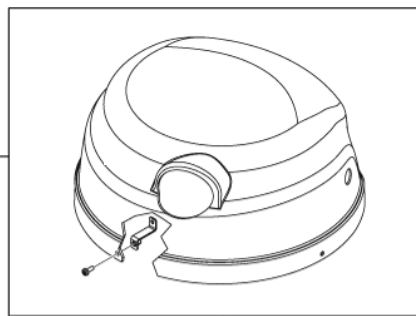

Shaker unit

T75

06-04-2015

Part List ID T7515

17

8H