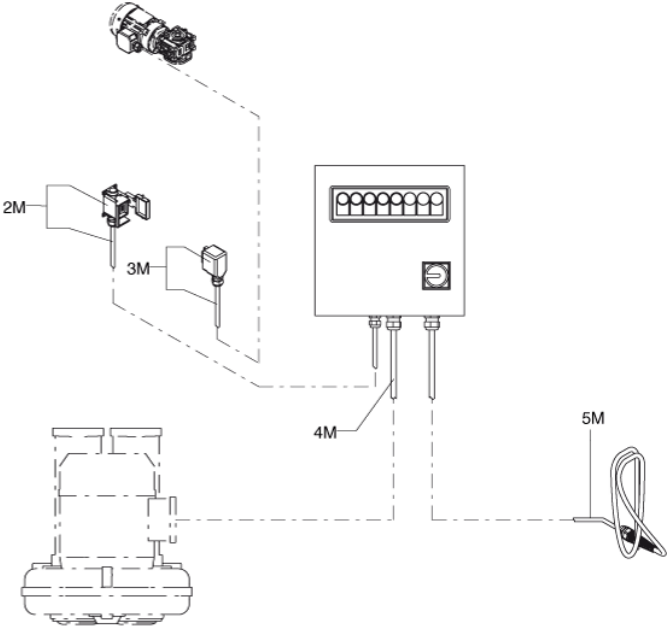

Electric system 02

T75

06-04-2015

Part List ID T7521

23

Electric sistem 02

T75

06-04-2015

Part List ID
17521

24

Pos	Part no.	Qty	Description
1	4089100066	1	0.28-0.4A CONTACT BREAKER KIT
2	4089100063	1	14-20A CONTACT BREAKER KIT
3	Z8 39119	1	TIMER S/T 0-60 SEC. 24-110-230V
4	Z8 39556	1	MAIN SWITCH 32A IP65 S
5	Z8 391008	1	CONTACTOR KW5.5 24VAC 1NC SIRIUS S00
6	Z8 391006	1	CONTACTOR KW3 24VAC 1NC SIRIUS S00
7	4089100064	1	KW 5.5 24VAC 1NO REMOTE SWITCH
8	Z8 391006	1	CONTACTOR KW3 24VAC 1NC SIRIUS S00
1M	4084101147	1	E. B. KW7.5 S/T SE MOD.T75
2M	4089100068	1	FIX EL. FILTER SHAKER JUNCTION
3M	4089100067	1	MOBILE EL. FILTER SHAKER JUNCTION
4M	Z8 39127	1	CABLE CONN.MOT. 7G4 FROR
5M	4089100065	1	POWER CABLE KIT
5M	4089100069	1	POWER CABLE KIT. 5 POLES