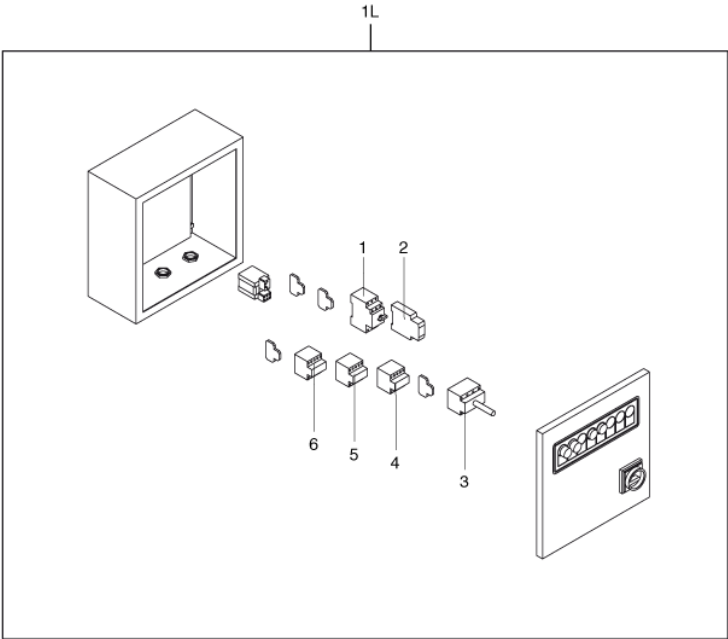

Electric system 01

T75

06-04-2015

Part List ID

T7519

21

Electric sistem 01

T75

06-04-2015

Part List ID
17519

22

Pos	Part no.	Qty	Description
1	4089100063	1	14-20A CONTACT BREAKER KIT
2	Z8 39119	1	TIMER S/T 0-60 SEC. 24-110-230V
3	Z8 39556	1	MAIN SWITCH 32A IP65 S
4	Z8 391008	1	CONTACTOR KW5.5 24VAC 1NC SIRIUS S00
5	Z8 391006	1	CONTACTOR KW3 24VAC 1NC SIRIUS S00
6	4089100064	1	KW 5.5 24VAC 1NO REMOTE SWITCH
1L	4084101146	1	E.B. KW7.5 S/T MOD.T75
2L	Z8 39127	1	CABLE CONN.MOT. 7G4 FROR
3L	40000838	1	POWER CABLE V230 HZ60KIT
3L	4089100065	1	POWER CABLE KIT
3L	4089100069	1	POWER CABLE KIT. 5 POLES