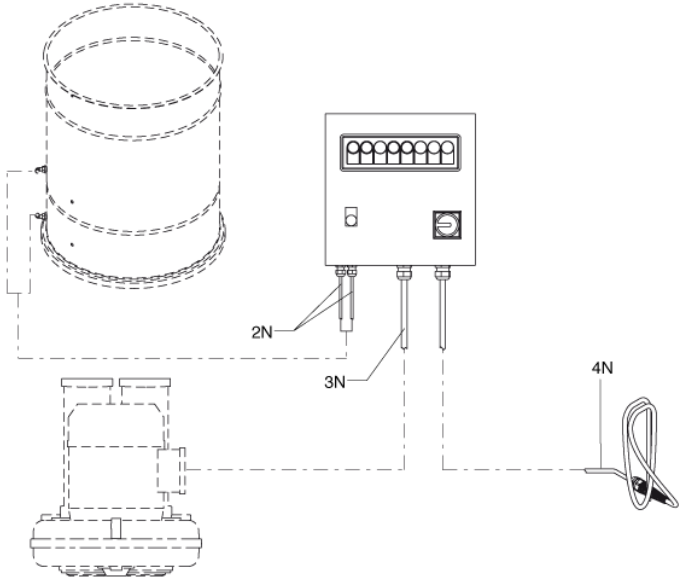

Electric system 03

T75

06-04-2015

Part List ID T7523

25

Electric sistem 03

T75

06-04-2015

Part List ID
I75Z3

26

Pos	Part no.	Qty	Description
1	4089100063	1	14-20A CONTACT BREAKER KIT
2	Z8 39119	1	TIMER S/T 0-60 SEC. 24-110-230V
3	Z8 39556	1	MAIN SWITCH 32A IP65 S
4	Z8 391008	1	CONTACTOR KW5.5 24VAC 1NC SIRIUS S00
5	Z8 391006	1	CONTACTOR KW3 24VAC 1NC SIRIUS S00
6	4089100064	1	KW 5.5 24VAC 1NO REMOTE SWITCH
7	Z8 40841	1	PRESSURE-SWITCH 10MBAR NO
8	4089100070	1	24VAC DPDT RELAY KIT
1N	4084101148	1	E.B. KW7.5 S/T L MOD.T75
2N	Z8 39127	1	CABLE CONN.MOT. 7G4 FROR
3N	4089100065	1	POWER CABLE KIT
3N	4089100069	1	POWER CABLE KIT. 5 POLES