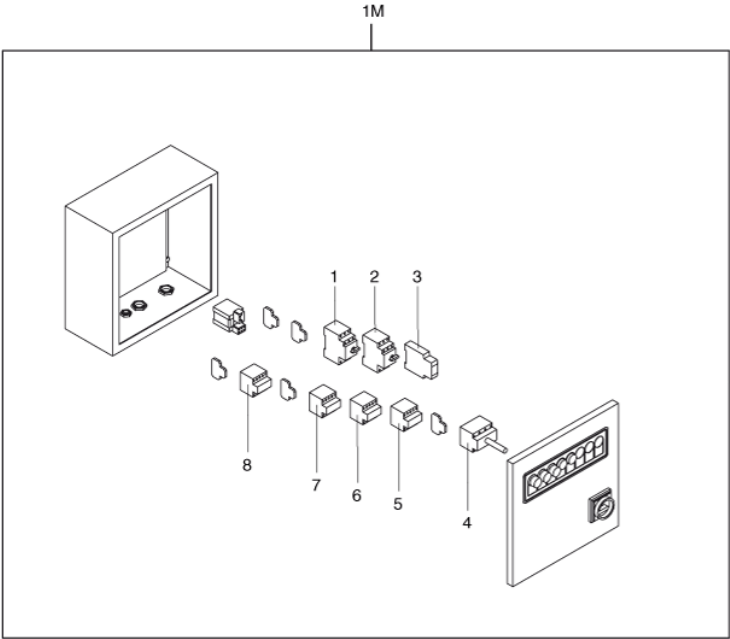

Electric system 02

T75

06-04-2015

Part List ID T7521

23

Electric sistem 02

T75

06-04-2015

Part List ID
17521

24

Pos	Part no.	Qty	Description
1	4089100066	1	0.28-0.4A CONTACT BREAKER KIT
2	4089100063	1	14-20A CONTACT BREAKER KIT
3	Z8 39119	1	TIMER S/T 0-60 SEC. 24-110-230V
4	Z8 39556	1	MAIN SWITCH 32A IP65 S
5	Z8 391008	1	CONTACTOR KW5.5 24VAC 1NC SIRIUS S00
6	Z8 391006	1	CONTACTOR KW3 24VAC 1NC SIRIUS S00
7	4089100064	1	KW 5.5 24VAC 1NO REMOTE SWITCH
8	Z8 391006	1	CONTACTOR KW3 24VAC 1NC SIRIUS S00
1M	4084101147	1	E. B. KW7.5 S/T SE MOD.T75
2M	4089100068	1	FIX EL. FILTER SHAKER JUNCTION
3M	4089100067	1	MOBILE EL. FILTER SHAKER JUNCTION
4M	Z8 39127	1	CABLE CONN.MOT. 7G4 FROR
5M	4089100065	1	POWER CABLE KIT
5M	4089100069	1	POWER CABLE KIT. 5 POLES