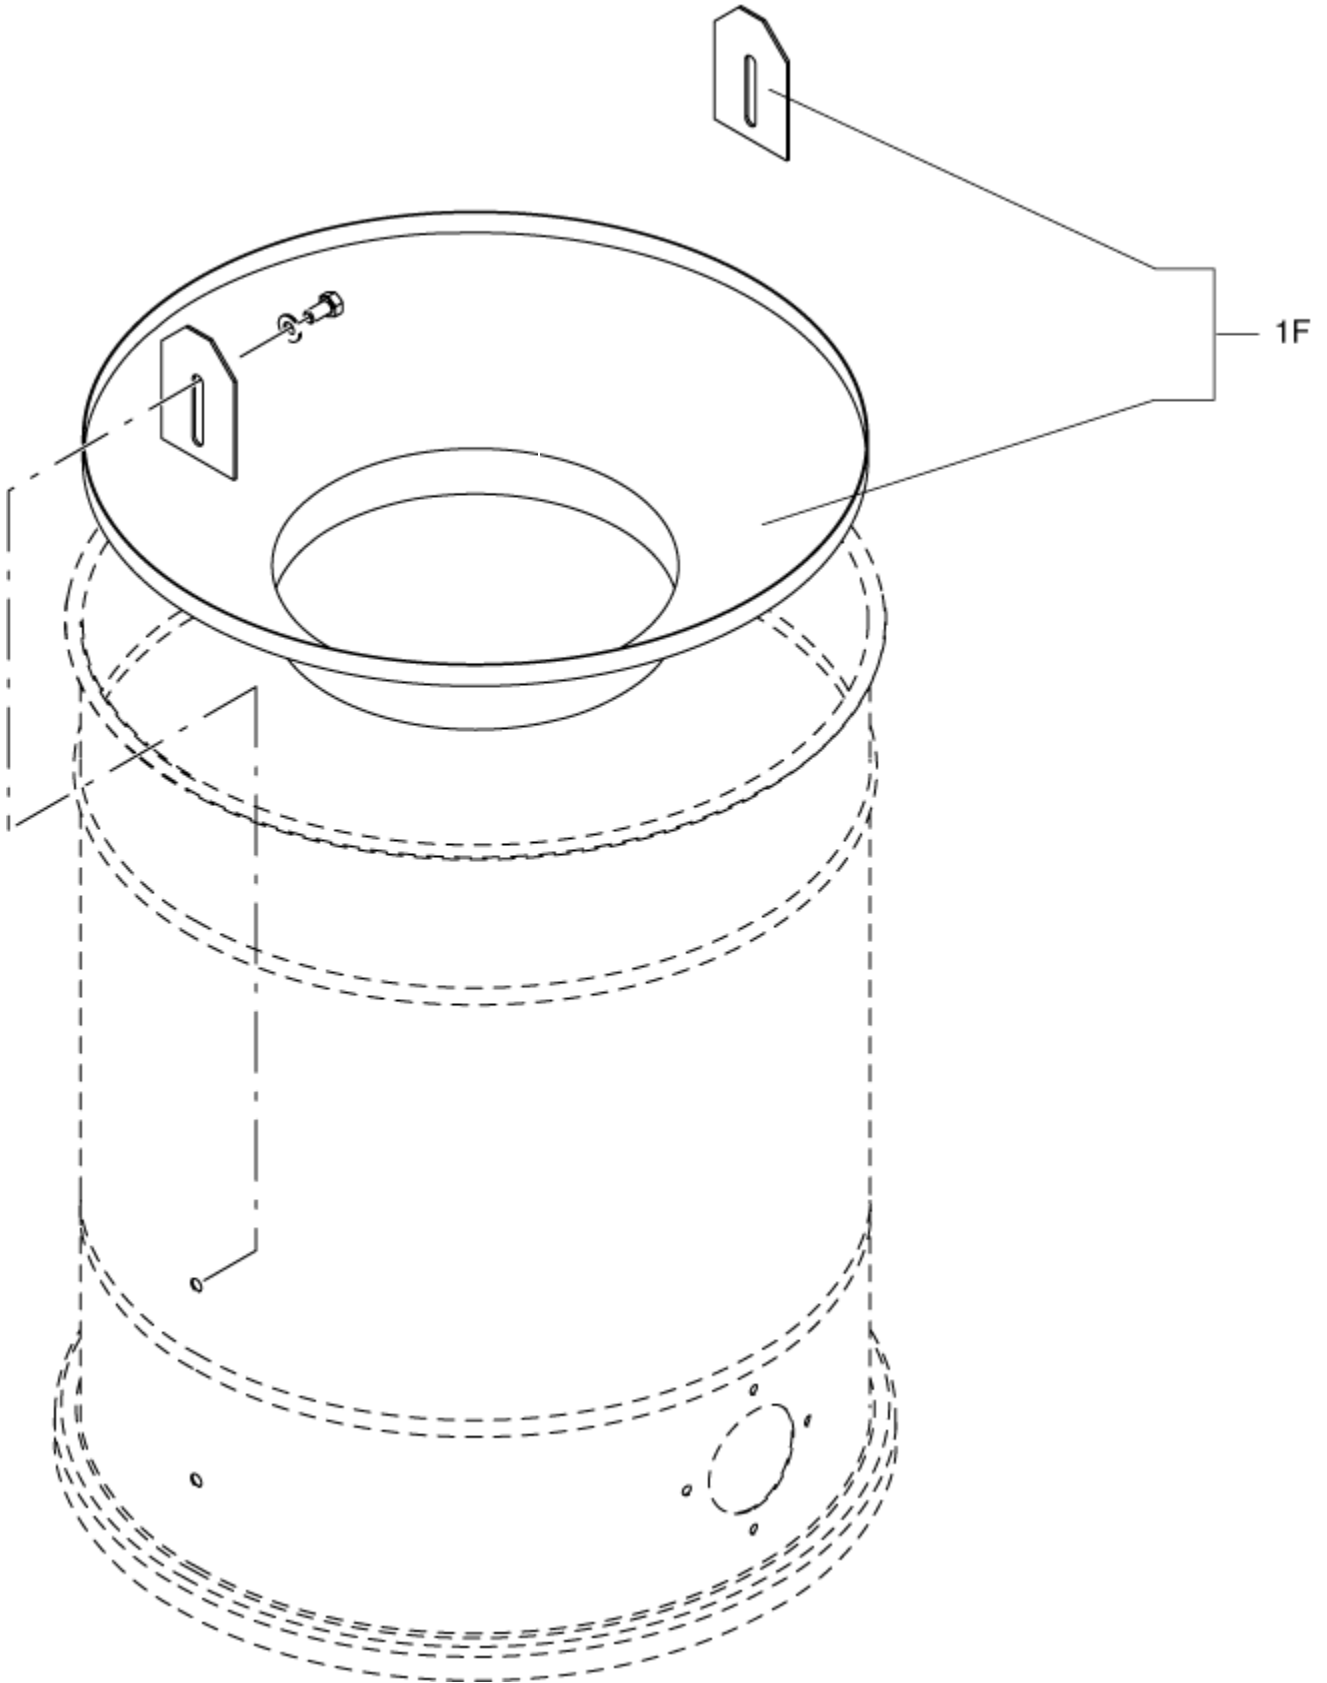

Part List ID 17509

12

Pos	Part no.	Qty	Description
1E	4089100071	1	LIQUID CONTROL KIT
2E	Z5 60034	1	GRID AND VALVE D460 FE COMPLETE

Cyclon kit

T75

06-04-2015

Part List ID T7511

13