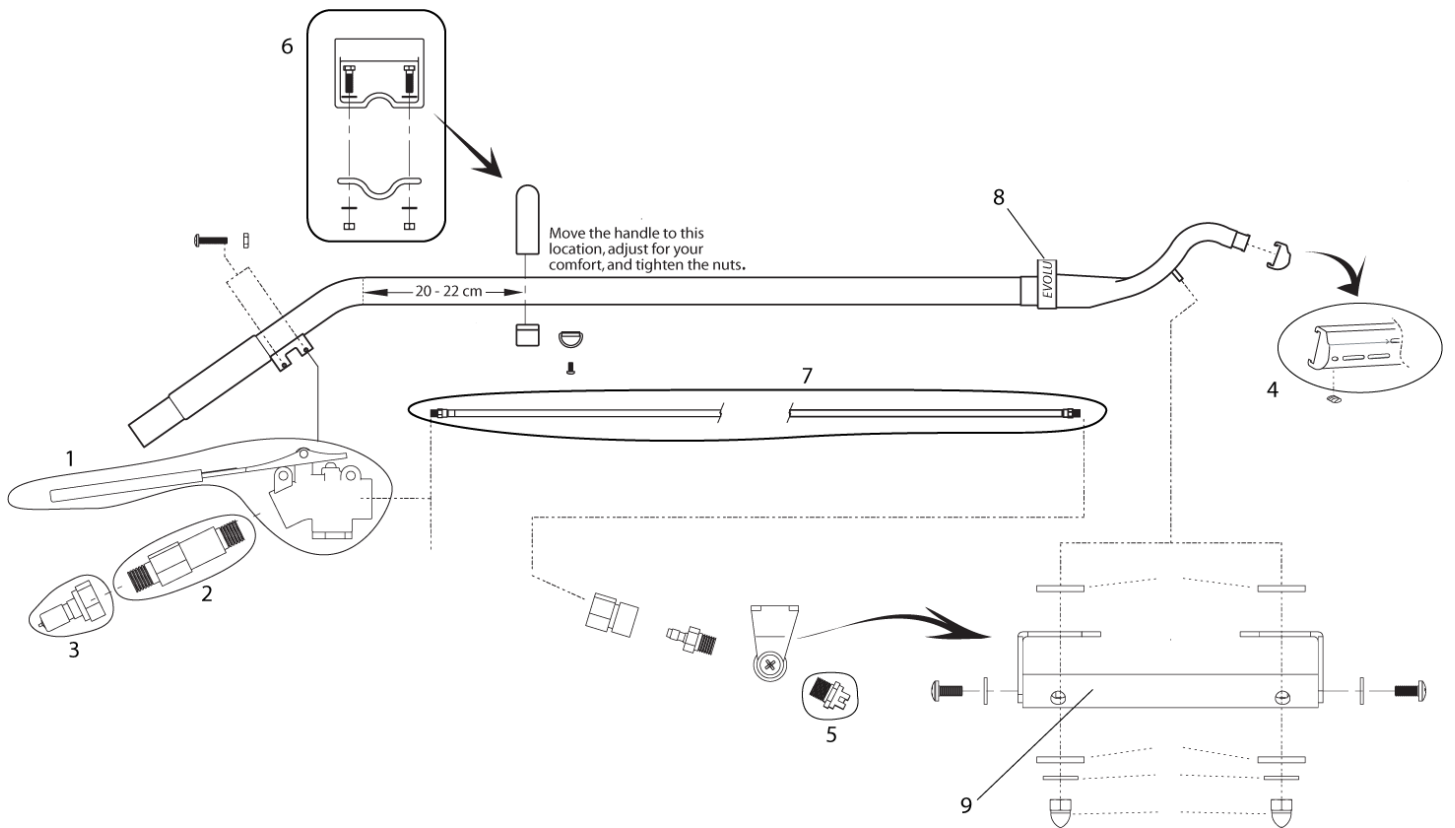

Carpet Scrub Wand

MX 107 C

08-02-2015

Part List ID
60020309902

9

Carpet Scrub Wand

MX 107 C

08-02-2015

Part List ID
60020309902

10

Pos	Part no.	Qty	Description
0	600709901	1	VALVE REBUILD KIT 1200 PSI 8
1	600709913	1	VALVE REPLACEMENT 85L
2	600709908	1	FILTER IN LINE FOR 13 EVOLUT
3	600709909	1	QUICK DISCONNECT MALE 45
4	600709904	1	KIT GLIDE REPLACEMENT EVOLUTIO
5	1587A	1	SPRAY TIP BRASS 110015 V-JET 21 BAR
5	188B	1	SPRAY TIP 11003 1/8 NPT BR 7 BAR
6	56380459	1	GRAB HANDLE ASSEMBLY AQUAWAND
7	600709903	1	PRESSURE LINE REPLACEMENT EVOL
8	600709906	1	KIT STRAP HOOK AND LOOP EVOLUT
9	600709907	1	MANIFOLD REPLACEMENT 13 EVO