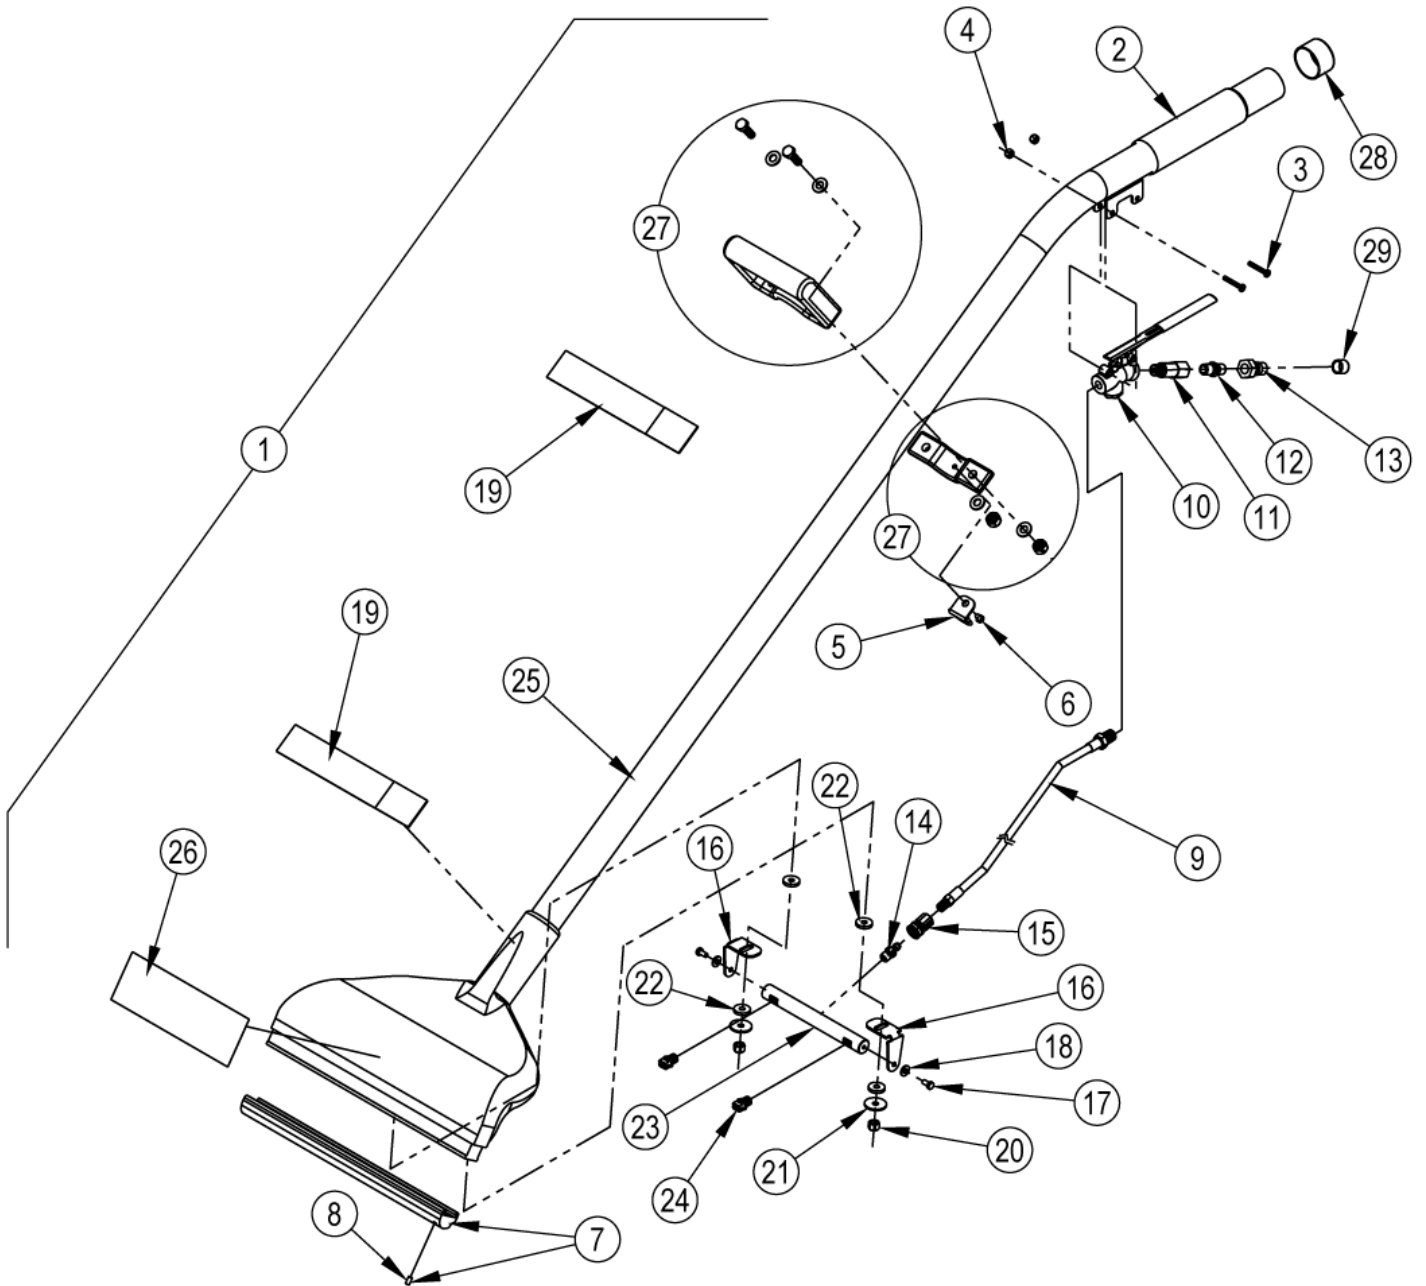

CARPET SCRUB WAND 13 HEAD

MX 107 C

08-02-2015

Part List ID CSW1302

7

CARPET SCRUB WAND 13 HEAD

MX 107 C

08-02-2015

Part List ID
CSW1302

8

Pos	Part no.	Qty	Description
1	CSW-13-150	1	CARPET SCRUB WAND 13HEAD-150
1	CSW-13-300	1	CARPET SCRUB WAND 13HEAD-300
1	CSW-13-500	1	CARPET SCRUB WAND 13HEAD-500
2	1153A	1	SLEEVE 6 LONG X 1-1/2 DIA
3	1156	2	SCREW 8-32 X 1-1/8 LONG P
4	56002877	2	NUT HEX NYL LOC SS 8-32
5	1394	1	D-RING BRACKET HOSE/POWER A
6	1588	1	BOLT 10-32 X 1/4 HEX HEAD S
7	FP638	1	GLIDE SLOTTED DELRIN 13 EVO
8	1591	1	SCREW SET 10-24 S/S 3/8 LO
9	FP557	1	PRESSURE LINE ASSEMBLY FOR EVO
10	600709901	1	VALVE REBUILD KIT 1200 PSI 8
10	85LUSP	1	VALVE BRASS CONTROL W/VINYL S
11	299USP	1	FILTER IN-LINE BRASS 1/4 M
12	98838A	1	HEX BRASS NIPPLE 1/4
13	45USP	1	QUICK DISCONNECT PLUG 1/4 NPT
15	222USP	1	QUICK DISCONNECT SOCKET BRAS
16	2099	2	BRACKET SPRAY MANIFOLD MOUNT
17	1588A	2	BOLT 10-32 X 3/8 HEX HEAD S/
18	87036A	2	WASHER FLAT 10 S.S.
19	1586	2	STRAP-HOSE-VELCRO-8.5 X 1.5
20	56002491	2	NUT HEX NYL LOC SS 1/4-20
21	56009060	2	WSH FLT SS .260X1.000X.074
23	2098	1	MANIFOLD S/S 1/4 NPT X 1/4 TUB
24	1587	2	SPRAY TIP BRASS 11001 V-JET
24	1587A	2	SPRAY TIP BRASS 110015 V-JET
24	188B	2	SPRAY TIP 11003 1/8 NPT BR
25	FEW-13	1	FLOOD EXTRACTOR WAND 13 EVOL.
26	3060A	1	LABEL EVOLUTION 7.5 X 2.4
27	56380459	1	GRAB HANDLE ASSEMBLY AQUAWAND