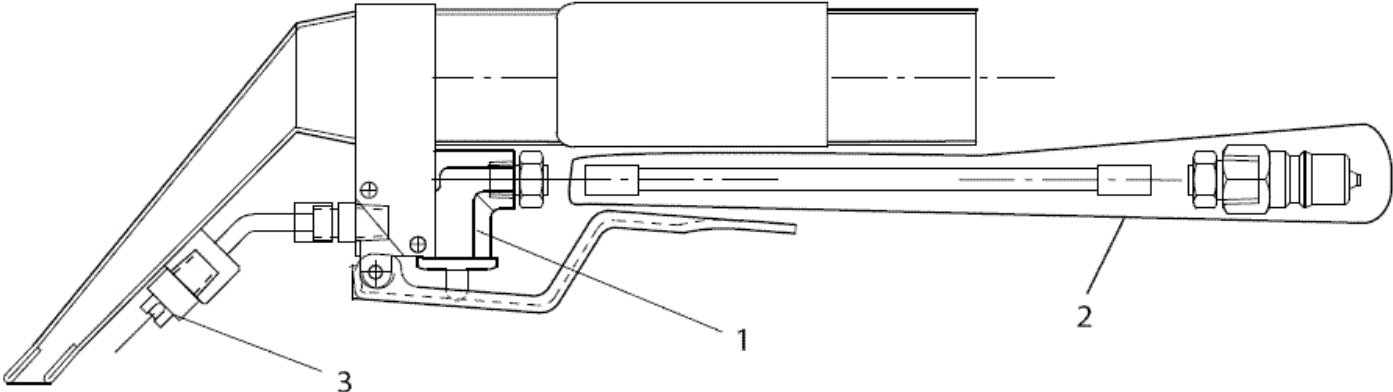

Hand Tool

MX 107 C

08-02-2015

Part List ID
HSC5858

11

Hand Tool

MX 107 C

08-02-2015

Part List ID
HSC5858

12

Pos	Part no.	Qty	Description
1	600700305	1	VALVE REPLACEMENT KIT 400 PSI
2	600700306	1	HOSE ASSEMBLY WITH QD
3	337USP	1	SPRAY TIP FOR HT-3 TEEJET 800