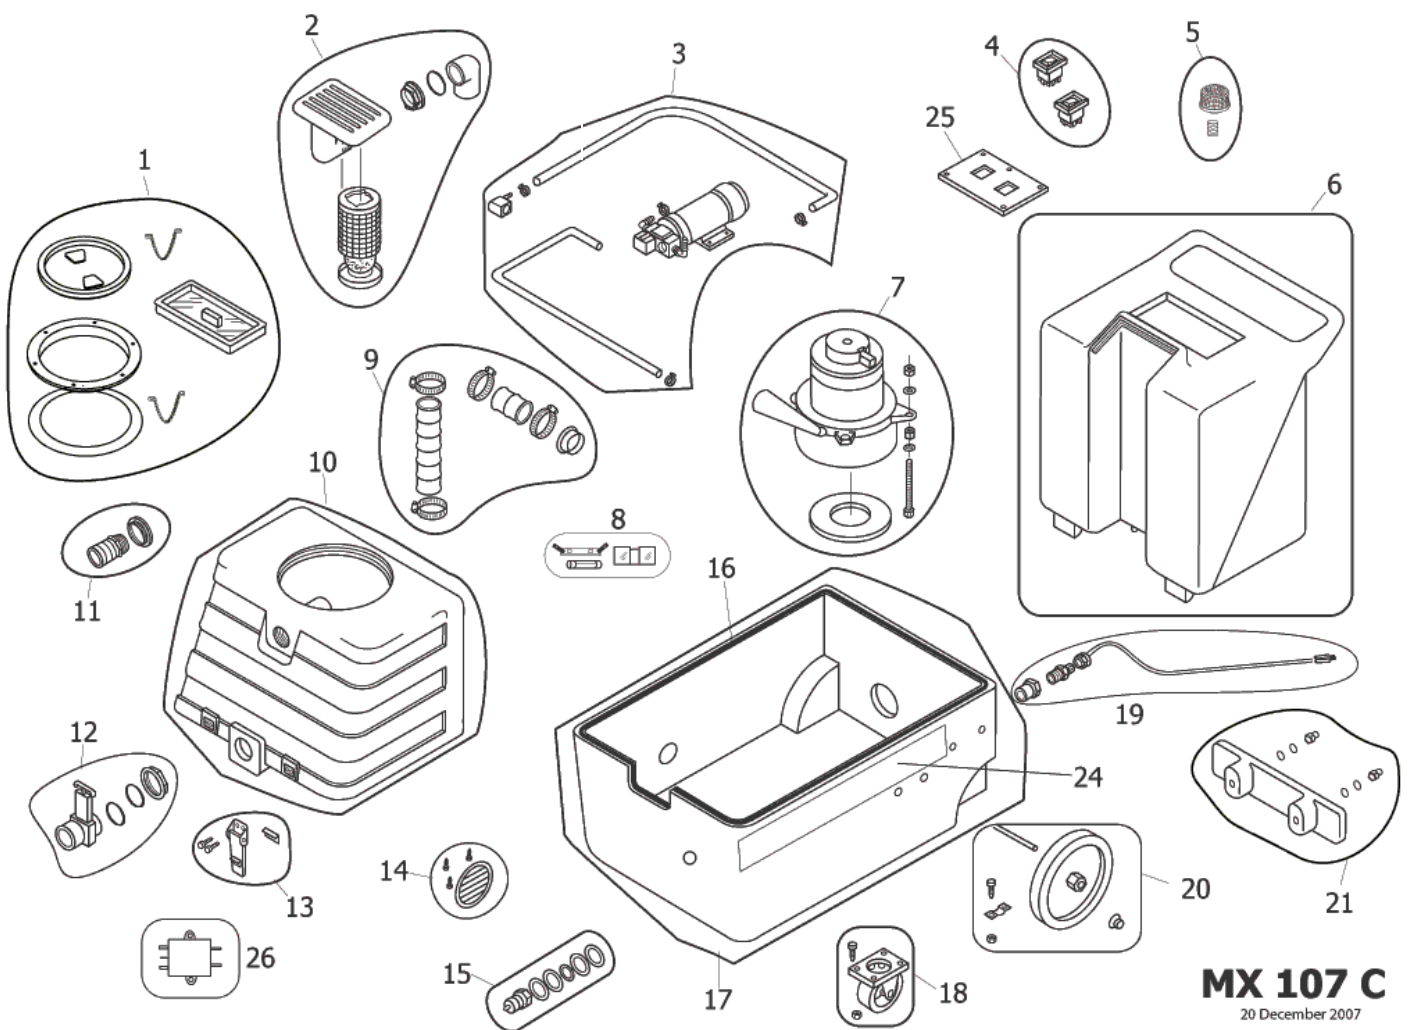

Parts

MX 107 C

08-02-2015

Part List ID
MX107C2

3

MX 107 C
20 December 2007

Parts

MX 107 C

08-02-2015

Part List ID
MX107C2

4

Pos	Part no.	Qty	Description
1	600710701	1	LID KIT MX-107C-CE INCLUDES
2	600710702	1	BALL FLOAT KIT MX-107C COBRA
3	600710703	1	PUMP KIT 230V MX107C COBRA
4	600710704	1	SWITCH KIT MX107C COBRA-C1
5	600710705	1	FILTER KIT WATER INLET MX107
6	600710706	1	TANK HOLDING MX107C COBRA-C
7	600710707	1	VACUUM MOTOR KIT 230V MX107C
8	600710708	1	FUSE KIT MX107C COBRA-C1 UK
9	600710709	1	VACUUM HOSE KIT MX107C COBR
10	600710710	1	TANK VACUUM KIT MX-107C COB
11	600710711	1	VACUUM INLET KIT MX107C COB
12	600710712	1	DRAIN GATE KIT MX-107C COBR
13	600710713	1	LATCH KIT MX-107C COBRA-C1-
14	600710714	1	LOUVER KIT MX107C COBRA-C1-C
15	600710715	1	QD OUTLET KIT MX107C COBRA-C
16	600710716	1	GASKET BASE KIT MX107C COBR
17	600710717	1	BASE KIT DRILLED MX107C COBR
18	600710718	1	CASTOR KIT MX107C COBRA-C1
19	600710719	1	POWER CORD KIT-EU MX107C C
19	600710723	1	POWER CORD KIT UK MX017C CO
20	600710720	1	WHEEL KIT MX107C COBRA-C1-
21	600710721	1	CORD WRAP KIT MX107C COBRA-
24	600730724	1	KIT FUSE COBRA-H3
25	600710725	1	POWER CORD KIT EU MX017C COB