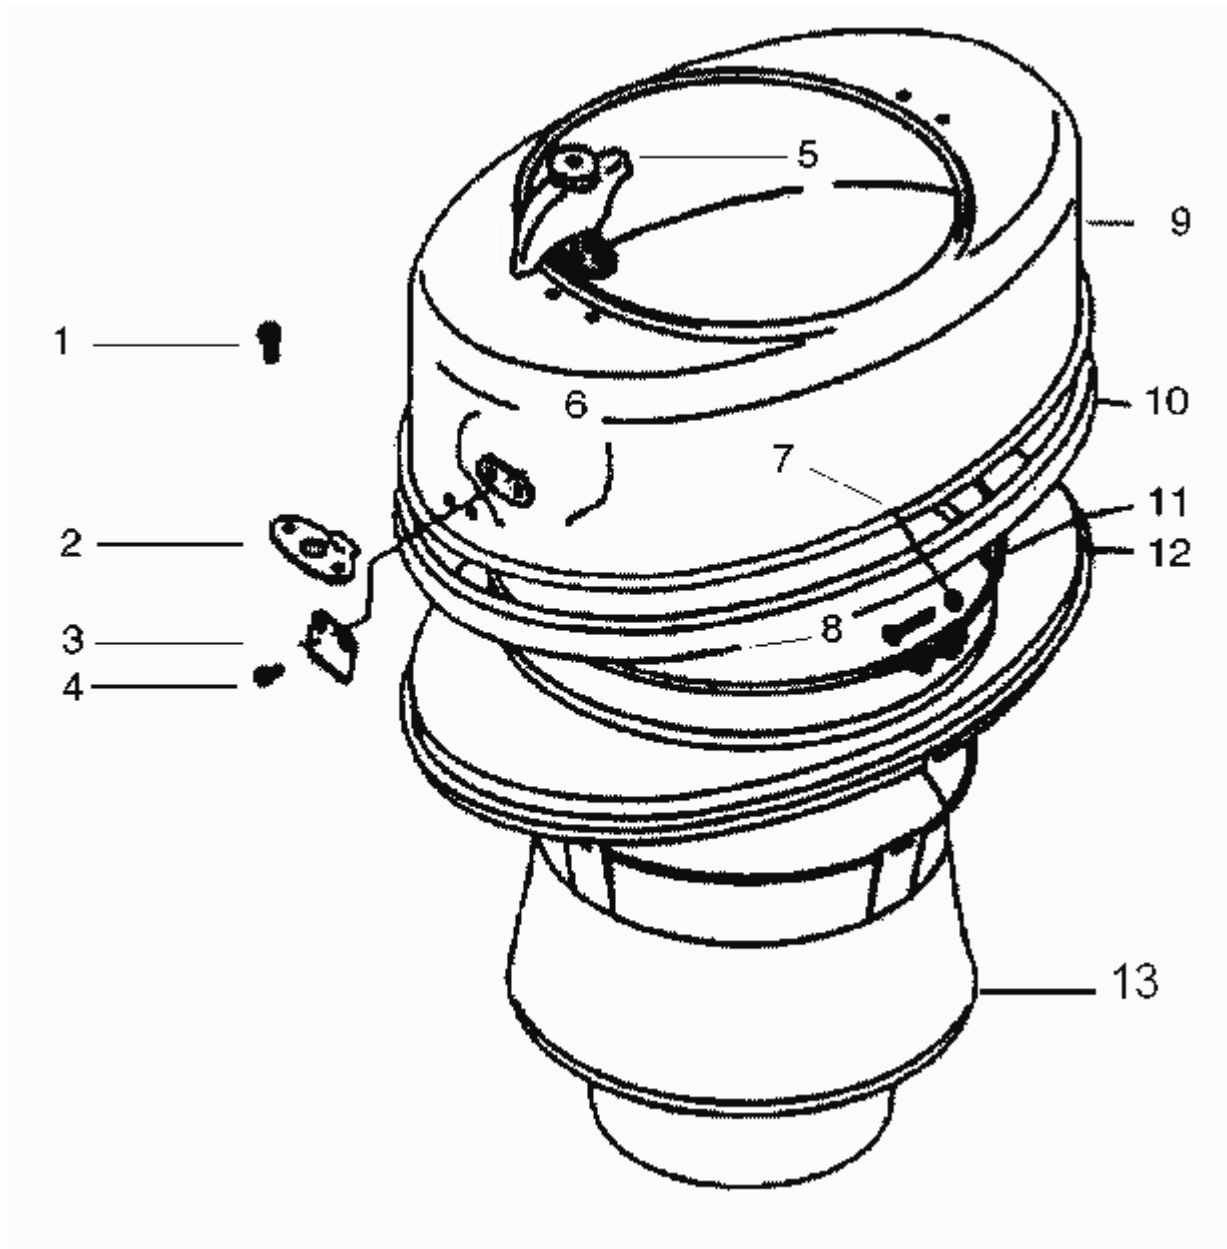

INDUSTRIAL MODELS GS/GM UPPER CONTAIN

GS/GM 81

26-02-2015

Part List ID

GX03313

13

INDUSTRIAL MODELS GS/GM UPPER CONTAIN

GS/GM 81

26-02-2015

Part List ID

GX03313

14

Pos	Part no.	Qty	Description
1	81541200	4	SCREW M4X6 PAN HEAD
2	71321000	2	PLADE
3	71052400	2	PLATE
4	81541200	4	SCREW M4X6 PAN HEAD
6	71054700	1	PLADE
7	81043200	1	MØTRIK M3 MESSING+ NIKKEL
8	81043000	1	SCREW M3X30 MACHINE
11	31096200	1	PRE-STRESSING WIRE
13	61909800	1	GORE-TEX FILTER GS/GM80/- 81 IVT/CRX
13	62048000	1	GORE TEX -NO-STAT. FILT.80/81
13	62348600	1	FILTER GS/GM 80/81 POLY KIT
13	82243100	1	FILTER NOMEX GS 80