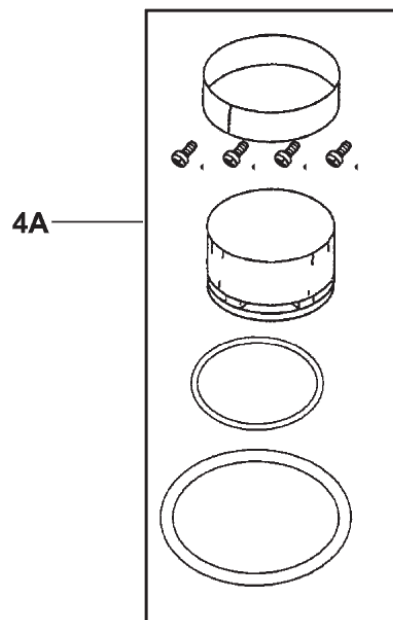

EXHAUST FILTERS AND SOUND SUPPRESSOR

GS/GM 81

26-02-2015

Part List ID

GX0339

9

EXHAUST FILTERS AND SOUND SUPPRESSOR

GS/GM 81

26-02-2015

Part List ID

GXU339

10

Pos	Part no.	Qty	Description
1	11731003	1	EXHAUST FILTER KIT WO.
2	21738000	1	FILTER ELEMENT HEPA GS/GM KIT
3	21739000	1	FILTER ELEMENT ULPA GS/GM KIT
4	11750703	1	SOUND SUPPRESSOR FOR
5	11562000	1	BLOWING COUPLING GS/GM80 BLACK
6	82146700	1	HEPA STARTER KIT
7	82147100	1	HEPA REPLACEMENT FILTER
9	22383900	1	BASE FOR FILTER KIT
4A	11750703	1	SOUND SUPPRESSOR FOR
4B	21750900	1	LYDELEMENT KOMPL.