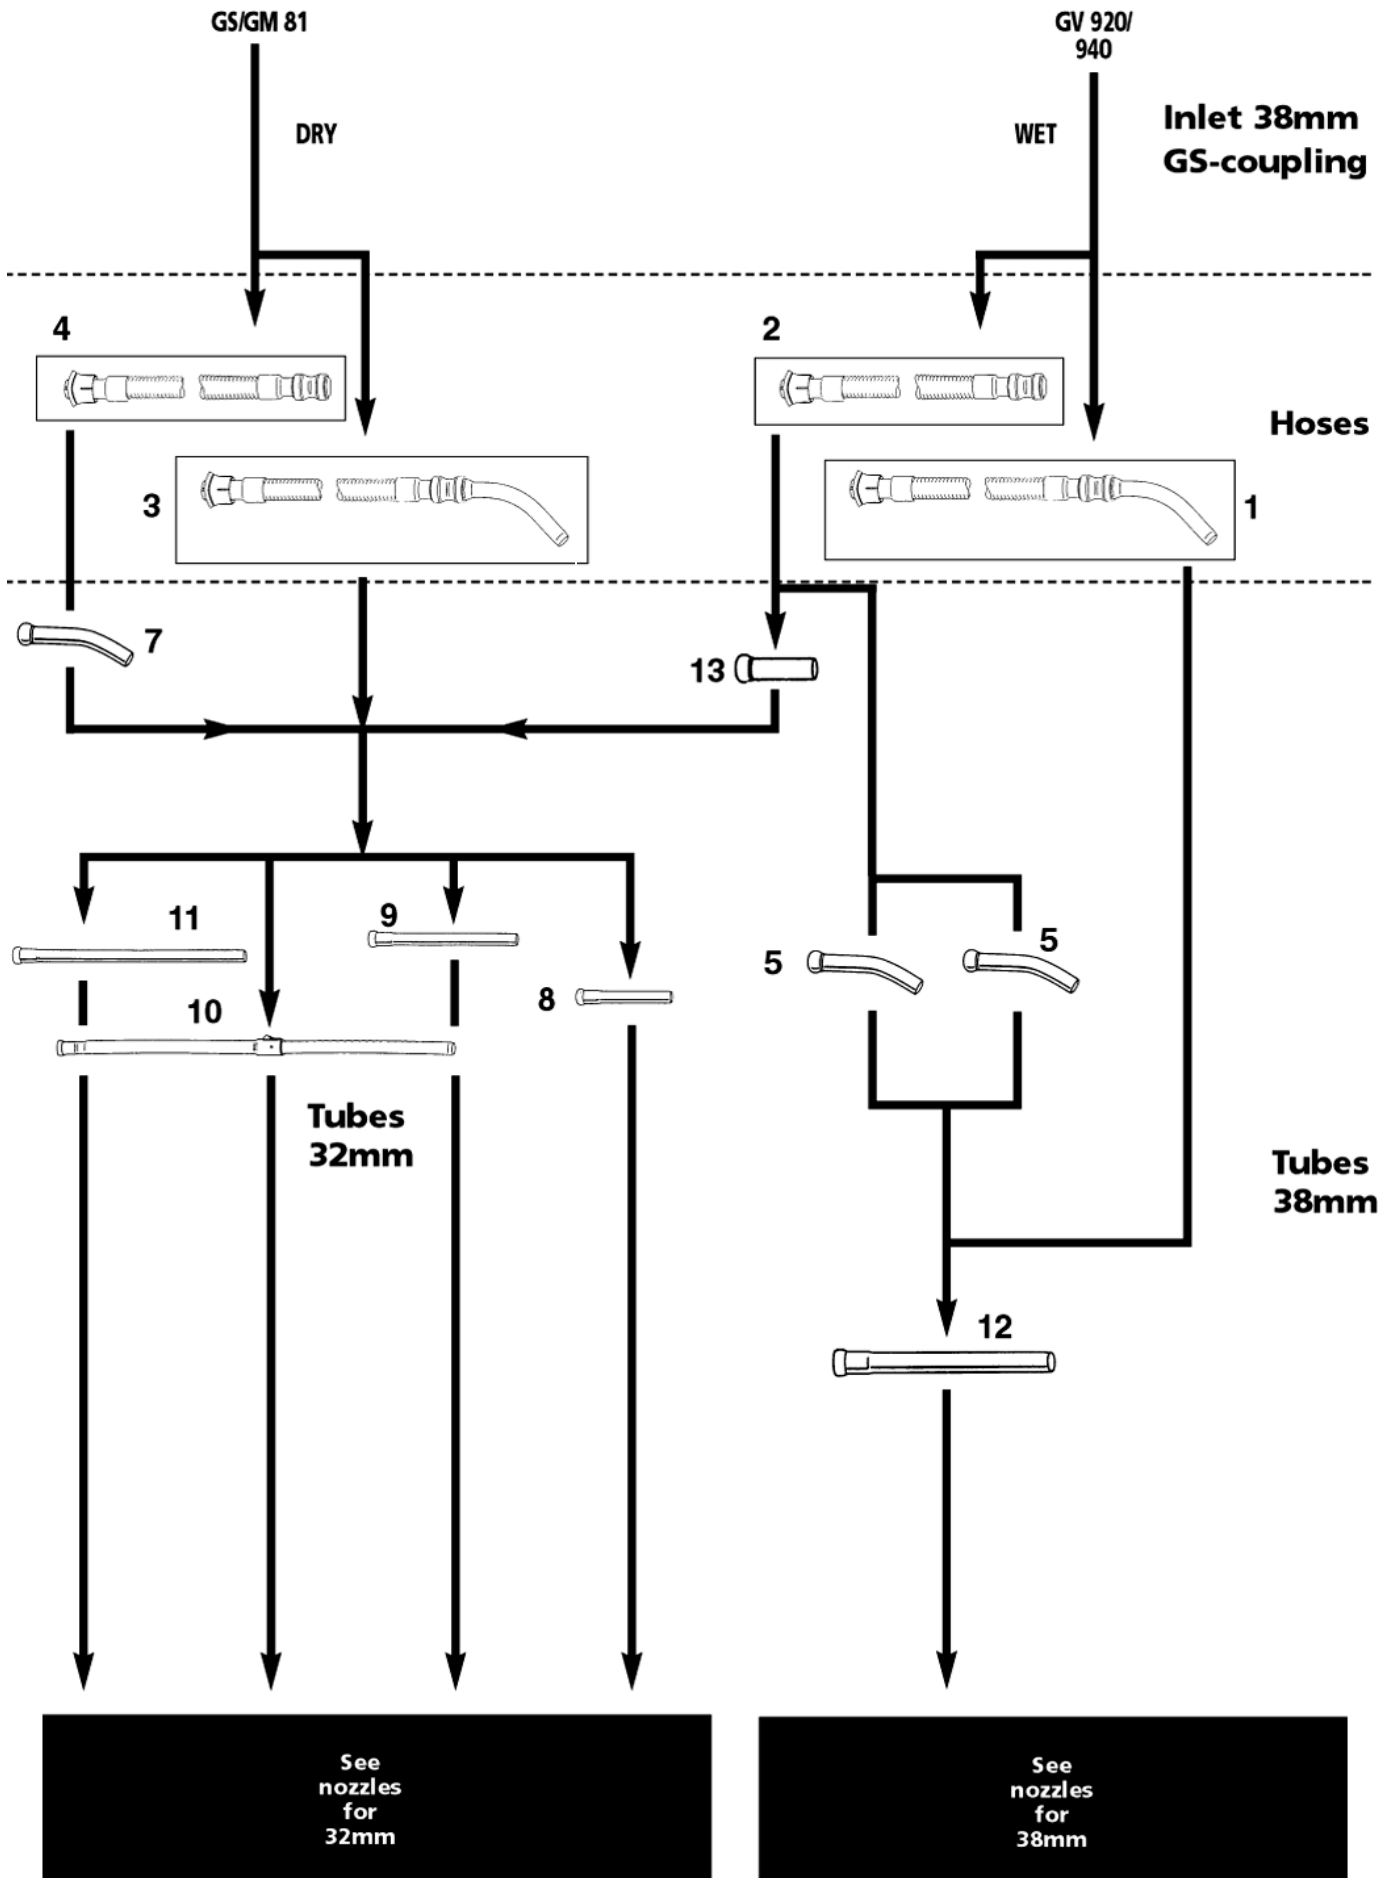

19

GS Coupling 38mm

GS/GM 81

26-02-2015

Part List ID
GX03319

20

Pos	Part no.	Qty	Description
1	11573600	1	SE 38/2M RUBBER COMPLETE.GS
1	11573700	1	HOSE 38/3M RUBBER COMPLETE.GS
1	11918000	1	HOSE 38/3M PLAST.GS+PIPE
2	11574000	1	HOSE 38/2M RUBBER GS+SLEEVE
2	11574100	1	HOSE 38/3M RUBBER GS+SLEEVE
2	12255200	1	HOSE 38/5M PLAST. GS+SLEEVE
2	12255600	1	HOSE 38/10M PL GS + NOZZLE
2	21800700	1	HOSE 38/2M PLAST. GS+SLEEVE
2	21800900	1	HOSE 38/3M PLAST. GS+SLEEVE
3	12097500	1	HOSE 38/32MM 2M STEEL BENT END
4	12097600	1	HOSE 38/32MM 2M PLASTIC
5	10944000	1	BENT JUNCTION D38
5	71917000	1	SS BENT JUNCTION D38
7	107402630	1	TUBE BENT END D32 STEEL KIT
8	11182500	1	PIPE
9	11112401	1	EXTENSION TUBE D32
10	81906500	1	TELESCOPIC TUBE 1130MM D32
11	11262400	1	PIPE 32MM X 1M ALU
12	11916000	1	SS TUBE 630MM
13	11183000	1	FITTING WITH REDUCTION D38