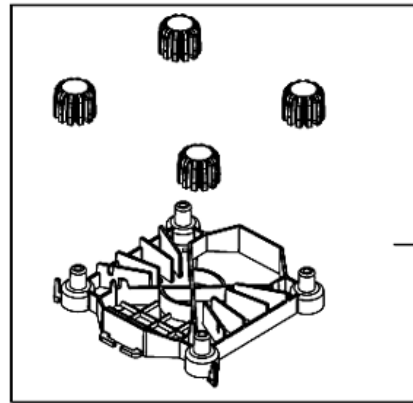

MOTOR AND MOTOR WIRES, ALL MODELS

26-02-2015

Part List ID
GX0335

GS/GM 81

5

11

10

12

1

2

3

4