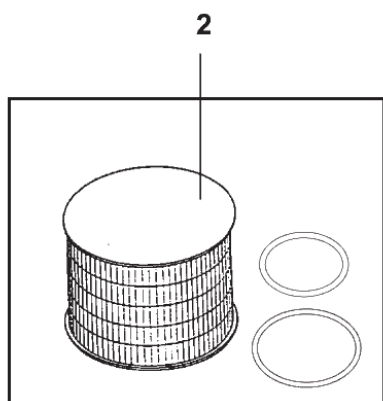

EXHAUST FILTERS AND SOUND SUPPRESSOR

GS/GM 81

26-02-2015

Part List ID

GX0339

9

EXHAUST FILTERS AND SOUND SUPPRESSOR

GS/GM 81

26-02-2015

Part List ID

GXU339

10

Pos	Part no.	Qty	Description
1	11731003	1	EXHAUST FILTER KIT WO.
2	21738000	1	FILTER ELEMENT HEPA GS/GM KIT
3	21739000	1	FILTER ELEMENT ULPA GS/GM KIT
4	11750703	1	SOUND SUPPRESSOR FOR
5	11562000	1	BLOWING COUPLING GS/GM80 BLACK
6	82146700	1	HEPA STARTER KIT
7	82147100	1	HEPA REPLACEMENT FILTER
9	22383900	1	BASE FOR FILTER KIT
4A	11750703	1	SOUND SUPPRESSOR FOR
4B	21750900	1	LYDELEMENT KOMPL.