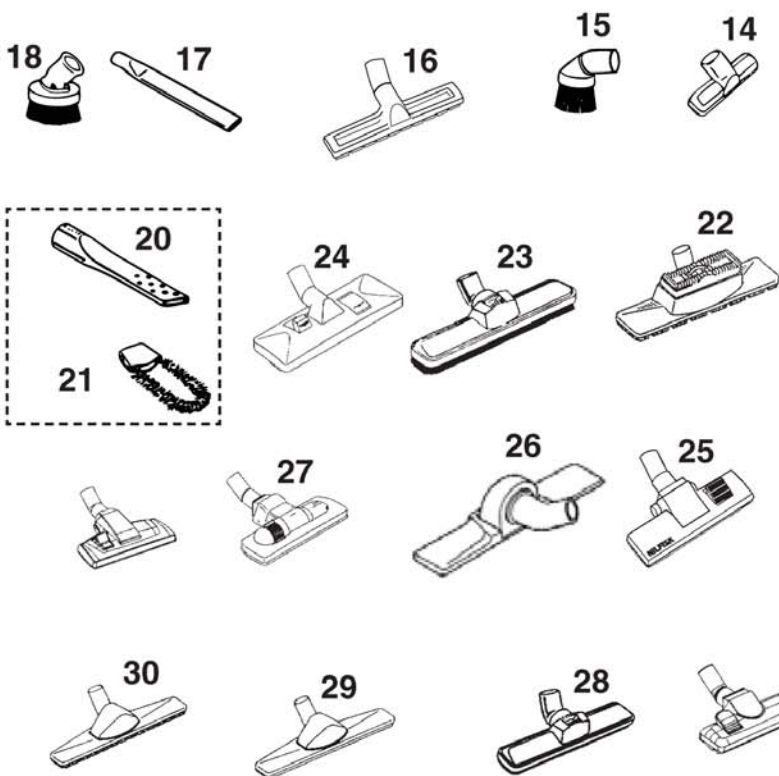

GS/GM 81

26-02-2015

Part List ID
GX03323

26

See hose connection diagram for 38mm hoses

32

See hose connection diagram for Tapered 38/32mm and 32mm

Brushes & nozzles