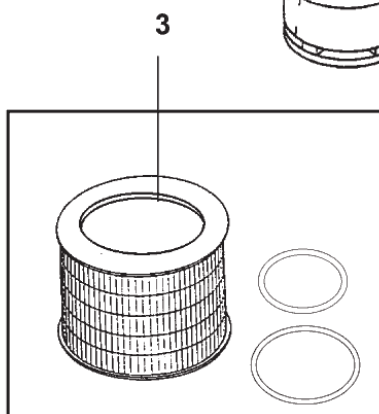

EXHAUST FILTERS AND SOUND SUPPRESSOR

GS/GM 81

26-02-2015

Part List ID

GX0339

9

EXHAUST FILTERS AND SOUND SUPPRESSOR

GS/GM 81

26-02-2015

Part List ID

GXU339

10

Pos	Part no.	Qty	Description
1	11731003	1	EXHAUST FILTER KIT WO.
2	21738000	1	FILTER ELEMENT HEPA GS/GM KIT
3	21739000	1	FILTER ELEMENT ULPA GS/GM KIT
4	11750703	1	SOUND SUPPRESSOR FOR
5	11562000	1	BLOWING COUPLING GS/GM80 BLACK
6	82146700	1	HEPA STARTER KIT
7	82147100	1	HEPA REPLACEMENT FILTER
9	22383900	1	BASE FOR FILTER KIT
4A	11750703	1	SOUND SUPPRESSOR FOR
4B	21750900	1	LYDELEMENT KOMPL.