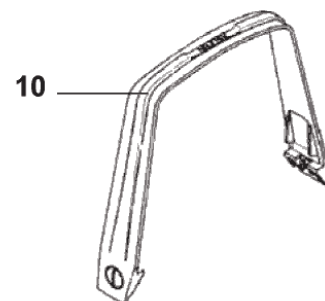

EXHAUST FILTERS AND SOUND SUPPRESSOR

GS/GM 81

26-02-2015

Part List ID

GX0339

9

EXHAUST FILTERS AND SOUND SUPPRESSOR

GS/GM 81

26-02-2015

Part List ID

GXU339

10

Pos	Part no.	Qty	Description
1	11731003	1	EXHAUST FILTER KIT WO.
2	21738000	1	FILTER ELEMENT HEPA GS/GM KIT
3	21739000	1	FILTER ELEMENT ULPA GS/GM KIT
4	11750703	1	SOUND SUPPRESSOR FOR
5	11562000	1	BLOWING COUPLING GS/GM80 BLACK
6	82146700	1	HEPA STARTER KIT
7	82147100	1	HEPA REPLACEMENT FILTER
9	22383900	1	BASE FOR FILTER KIT
4A	11750703	1	SOUND SUPPRESSOR FOR
4B	21750900	1	LYDELEMENT KOMPL.