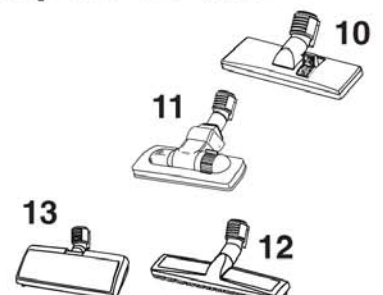

Aluminium nozzle with adjustable lips

Flexible nozzles

Special nozzle

Pre-serarators 36

Pelican 33

NilfiskMop

Nozzles with parking clip for GD 1000

Nozzles 32mm