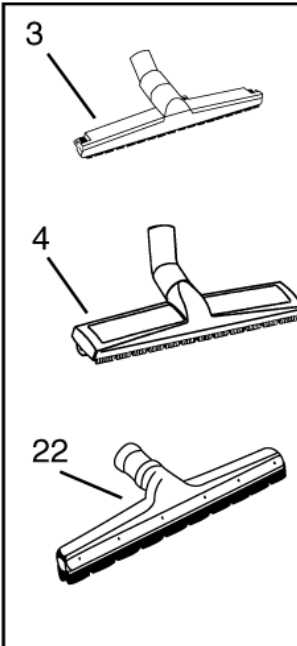

19

GS Coupling 38mm

GS/GM 81

26-02-2015

Part List ID
GX03319

20

Pos	Part no.	Qty	Description
1	11573600	1	SE 38/2M RUBBER COMPLETE.GS
1	11573700	1	HOSE 38/3M RUBBER COMPLETE.GS
1	11918000	1	HOSE 38/3M PLAST.GS+PIPE
2	11574000	1	HOSE 38/2M RUBBER GS+SLEEVE
2	11574100	1	HOSE 38/3M RUBBER GS+SLEEVE
2	12255200	1	HOSE 38/5M PLAST. GS+SLEEVE
2	12255600	1	HOSE 38/10M PL GS + NOZZLE
2	21800700	1	HOSE 38/2M PLAST. GS+SLEEVE
2	21800900	1	HOSE 38/3M PLAST. GS+SLEEVE
3	12097500	1	HOSE 38/32MM 2M STEEL BENT END
4	12097600	1	HOSE 38/32MM 2M PLASTIC
5	10944000	1	BENT JUNCTION D38
5	71917000	1	SS BENT JUNCTION D38
7	107402630	1	TUBE BENT END D32 STEEL KIT
8	11182500	1	PIPE
9	11112401	1	EXTENSION TUBE D32
10	81906500	1	TELESCOPIC TUBE 1130MM D32
11	11262400	1	PIPE 32MM X 1M ALU
12	11916000	1	SS TUBE 630MM
13	11183000	1	FITTING WITH REDUCTION D38

NOZZLES 38MM

GS/GM 81

26-02-2015

Part List ID GX03321

21

See hoses con-
nection diagram
for 38mm

Brushes & nozzles

Wet pick-up