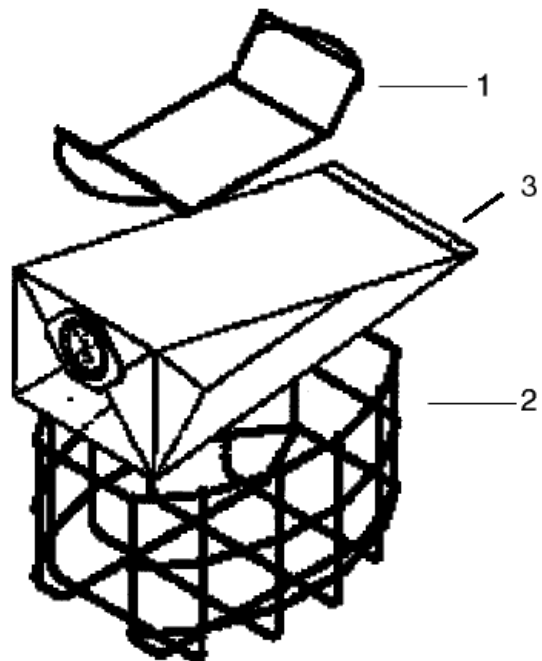

DUST BAG SYSTEM

GS/GM 81

26-02-2015

Part List ID
GX03317

17

DUST BAG SYSTEM

GS/GM 81

26-02-2015

Part List ID
GX03317

18

Pos	Part no.	Qty	Description
1	71577500	1	SUPPORT GS81 BAG SYST
2	71454900	1	BASKET 81 BAG SYSTEM
3	81585000	1	DUST BAG GS81 - 5PCS