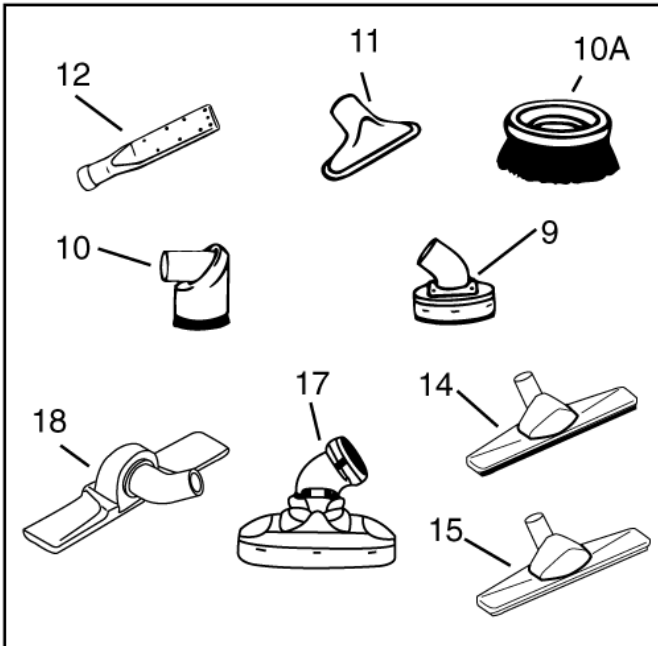

19

GS Coupling 38mm

GS/GM 81

26-02-2015

Part List ID
GX03319

20

Pos	Part no.	Qty	Description
1	11573600	1	SE 38/2M RUBBER COMPLETE.GS
1	11573700	1	HOSE 38/3M RUBBER COMPLETE.GS
1	11918000	1	HOSE 38/3M PLAST.GS+PIPE
2	11574000	1	HOSE 38/2M RUBBER GS+SLEEVE
2	11574100	1	HOSE 38/3M RUBBER GS+SLEEVE
2	12255200	1	HOSE 38/5M PLAST. GS+SLEEVE
2	12255600	1	HOSE 38/10M PL GS + NOZZLE
2	21800700	1	HOSE 38/2M PLAST. GS+SLEEVE
2	21800900	1	HOSE 38/3M PLAST. GS+SLEEVE
3	12097500	1	HOSE 38/32MM 2M STEEL BENT END
4	12097600	1	HOSE 38/32MM 2M PLASTIC
5	10944000	1	BENT JUNCTION D38
5	71917000	1	SS BENT JUNCTION D38
7	107402630	1	TUBE BENT END D32 STEEL KIT
8	11182500	1	PIPE
9	11112401	1	EXTENSION TUBE D32
10	81906500	1	TELESCOPIC TUBE 1130MM D32
11	11262400	1	PIPE 32MM X 1M ALU
12	11916000	1	SS TUBE 630MM
13	11183000	1	FITTING WITH REDUCTION D38

NOZZLES 38MM

GS/GM 81

26-02-2015

Part List ID GX03321

21

See hoses con-
nection diagram
for 38mm

Brushes & nozzles

Wet pick-up