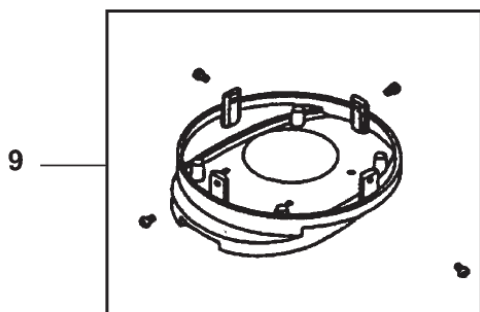

EXHAUST FILTERS AND SOUND SUPPRESSOR

GS/GM 81

26-02-2015

Part List ID

GX0339

9

EXHAUST FILTERS AND SOUND SUPPRESSOR

GS/GM 81

26-02-2015

Part List ID

GXU339

10

Pos	Part no.	Qty	Description
1	11731003	1	EXHAUST FILTER KIT WO.
2	21738000	1	FILTER ELEMENT HEPA GS/GM KIT
3	21739000	1	FILTER ELEMENT ULPA GS/GM KIT
4	11750703	1	SOUND SUPPRESSOR FOR
5	11562000	1	BLOWING COUPLING GS/GM80 BLACK
6	82146700	1	HEPA STARTER KIT
7	82147100	1	HEPA REPLACEMENT FILTER
9	22383900	1	BASE FOR FILTER KIT
4A	11750703	1	SOUND SUPPRESSOR FOR
4B	21750900	1	LYDELEMENT KOMPL.