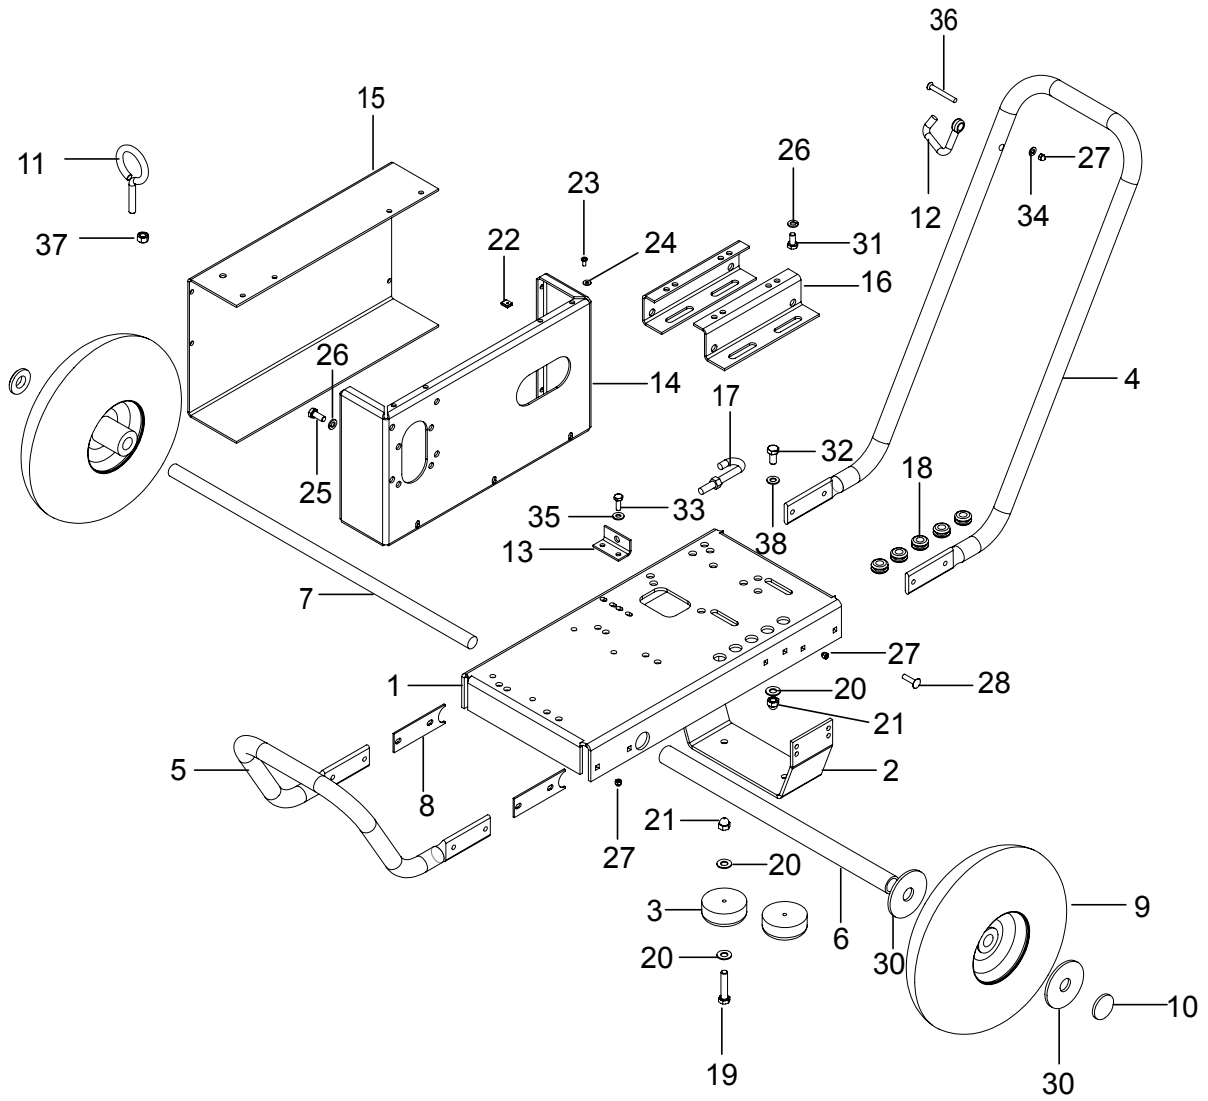

Pos.	Artikel-Nr.	Menge	Variante	Notes
1	31000737	1	BASE BD	
2	31000721	1	FOOT BRACKET FOR UAD/CD	
3	31000681	2	RUBBER FOOT 2-1/2 INCH	
4	31000718	1	HANDLE LONG	
5	31000719	1	HANDLE SHORT	
6	31000756	1	TUBE AXLE 17 3/4 INCH COATED	
7	31000769	1	AXLE 23.50 INCH	
8	31000741	2	AXLE LOCK	
9	31000774	2	WHEEL ASSY 11 INCH	
10	31000725	2	AXLE END CAP 3/4 INCH METAL	
11	31000722	1	EYEBOLT 3/8X2 INCH	
12	31000688	1	COLD SHUT	
13	31000707	1	ANCHOR BRACKET UAB	
14	31000738	1	BELT GUARD BACK UAB	
15	31000739	1	BELT GUARD UAB	
16	31000716	1	PUMP RAIL SET AR RK RKA	
17	31000740	1	ANGLE BOLT 3/8X3 INCH WITH NUT	
18	31000686	5	GROMMET BLACK FOR 3/16 METAL	
19	31000702	2	BOLT 3/8 X 1-3/4 INCH	
20	31000706	8	FLAT WASHER USS 3/8	
21	31000712	6	NUT NYLOCK 3/8-16	
22	31000727	8	TINNERMAN NUT 8 UAB	
23	31000715	8	MACHINE SCREW PHILIPS HEAD 8X3/8	
24	31000714	8	WASHER 8 NYLON	
25	31000700	2	BOLT 5/16-24 X 3/4 INCH	
26	31000713	6	LOCK WASHER 5/16	
27	31000710	25	NUT NYLOCK 1/4-20	
28	31000693	8	CARRIAGE BOLT 1/4-20X1	
29	31000692	3	CARRIAGE BOLT 1/4-20X3/4	
30	31000691	6	SAE FLAT WASHER 3/4	
31	31000689	4	BOLT M8 1.25X16MM	
32	31000701	4	BOLT 3/8-16 X 1 INCH	
33	31000698	2	BOLT 1/4-20 X 3/4 INCH	
34	31000704	1	FLAT WASHER USS 1/4	
35	31000704	2	FLAT WASHER USS 1/4	
36	31000781	1	FH MACHINE SCREW 1/4-20X2	
37	31000712	1	NUT NYLOCK 3/8-16	
38	31000705	4	FLAT WASHER USS 5/16