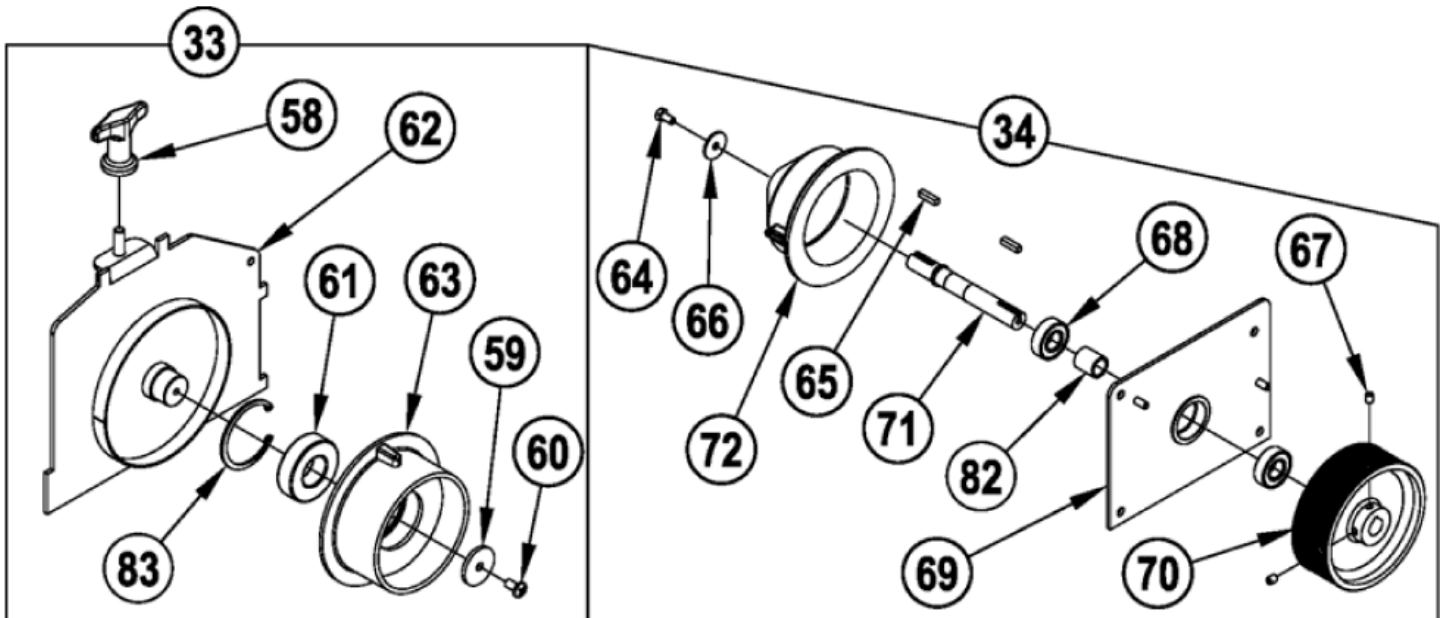

Scrub system-cylindrical - scrub assembly, bef

BR 1100S - 1300S

16-02-2015

ET-Liste-Nr.
BR1100S1300S18

29

Pos	Artikelnr.	Me	Beschreibung	
78	56413349	1	Blende f. Trichter	BR 1300SC
79	56413339	1	Riegel	BR 1100SC
79	56413350	1	Verstärkerschwelle	BR 1300SC
80	56413965	1	ROLL BAR WELDT 40	BR1100SC only
81	56003415	3	Schraube HEX 1.75x35mm	BR 1100SC - only
82	56413877	1	SPACER	
83	56003314	1	Ring	NOTE 1
84	56244969	1	Schlauch-Bride	
85	56409538	3	Isolator	
86	56493357	1	INSULATOR TERMINAL	

NOTE 1: If you need to replace these items before SN 1000022903 please order Broom Kit 56414000.

NOTE 2: Brush motor 56413398 is no longer used in production and replaced by 56380617. The Water Shields