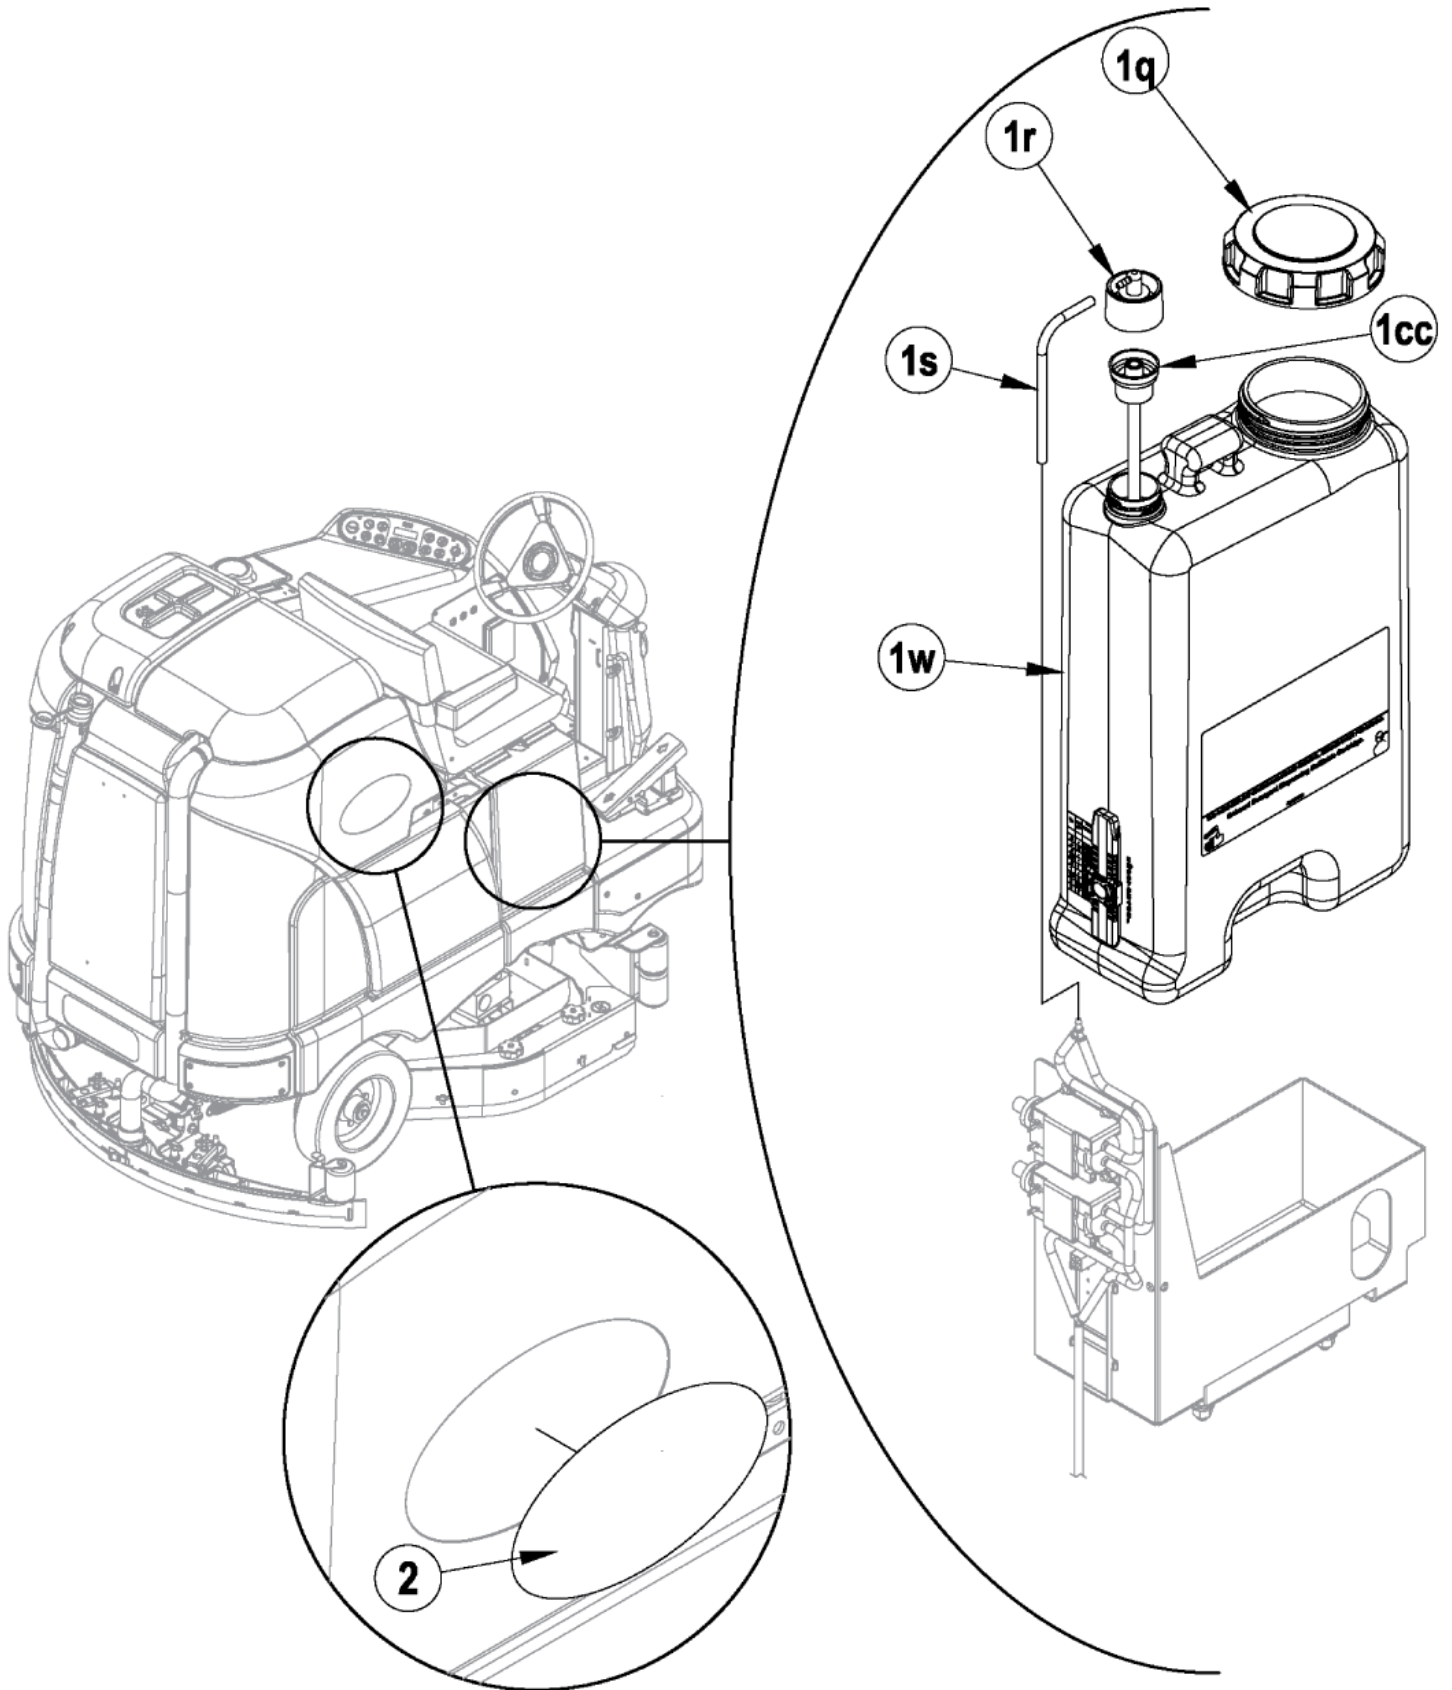

56413614 - Chemical Metering Kit

BR 1100S - 1300S

16-02-2015

ET-Liste-Nr.
IS56040881

105

56413614 - Chemical Metering Kit

BR 1100S - 1300S

16-02-2015

ET-Liste-Nr.
IS56040881

106

Pos	Artikelnr.	Me	Beschreibung
0	56381108	1	Chemie Dosierungskit
1	56413862	1	CHEMICAL METERING ASSEMBLY SEE 56042467 FOR REPLACEMENT PARTS
2	56016738	2	Aufkleber BR1100S EDS
2	56016740	2	Aufkleber BR 1300S EDS

NOTE: If your machine has Spray Wand Kit 56413687 installed you will need to order (1) Tee 56262549 and (2) Hose Clamps 56112771 prior to beginning installation.