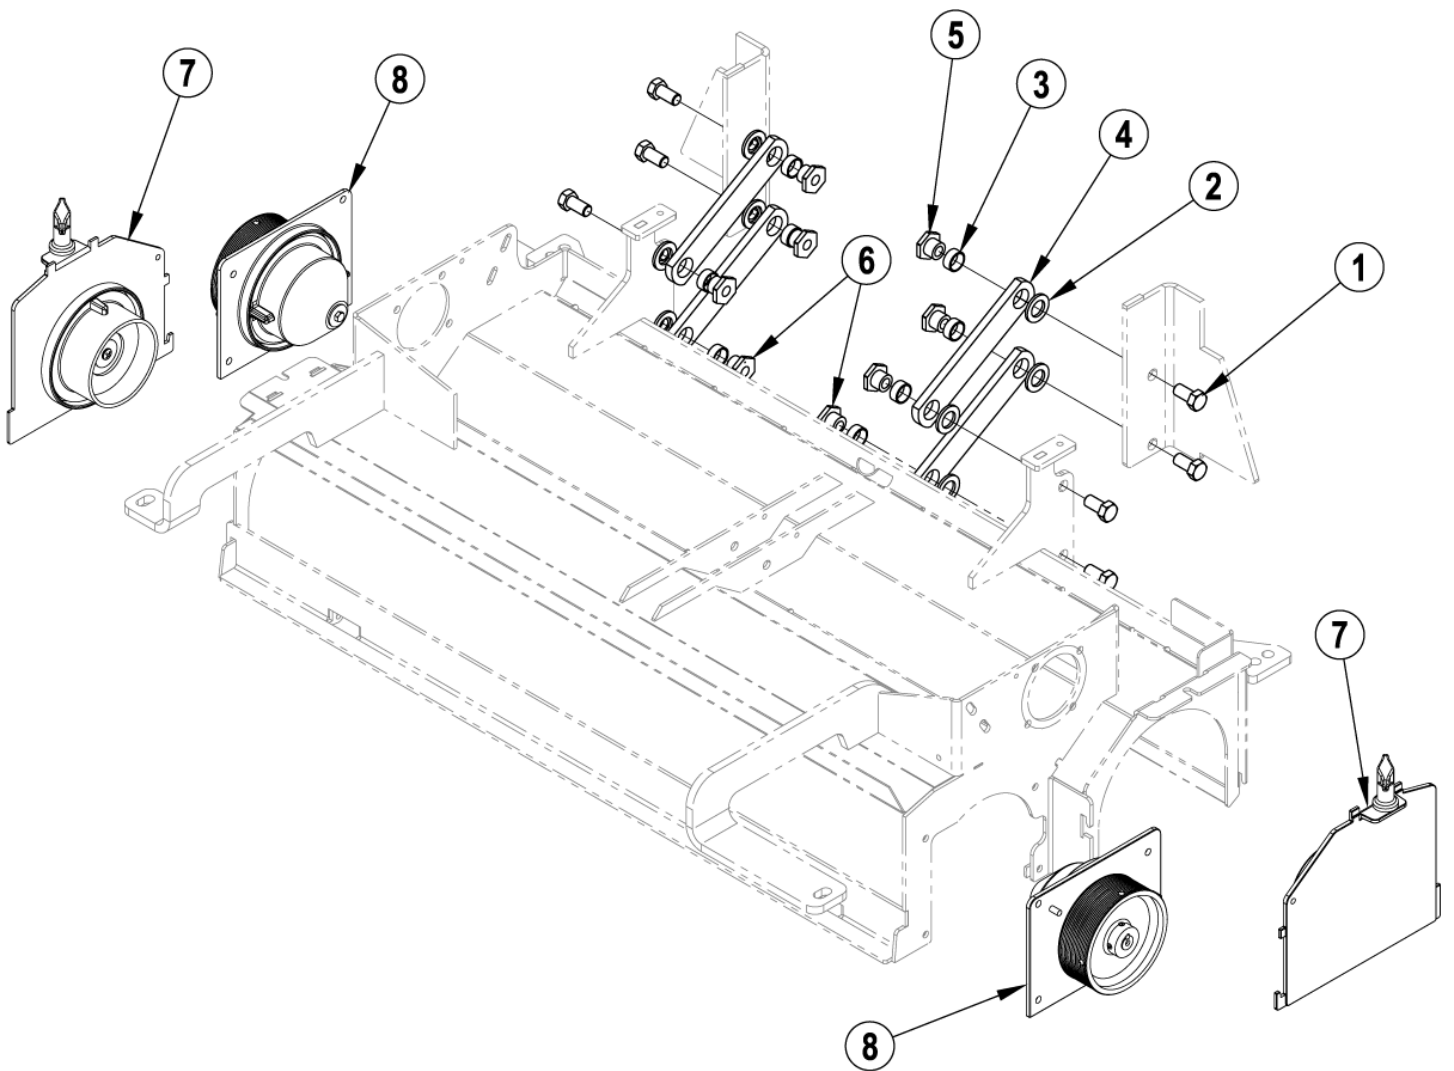

56380317 - Cylindrical Scrub Deck Service Kit

BR 1100S - 1300S

16-02-2015

ET-Liste-Nr.
IS56090072

129

56380317 - Cylindrical Scrub Deck Service Ki

BR 1100S - 1300S

16-02-2015