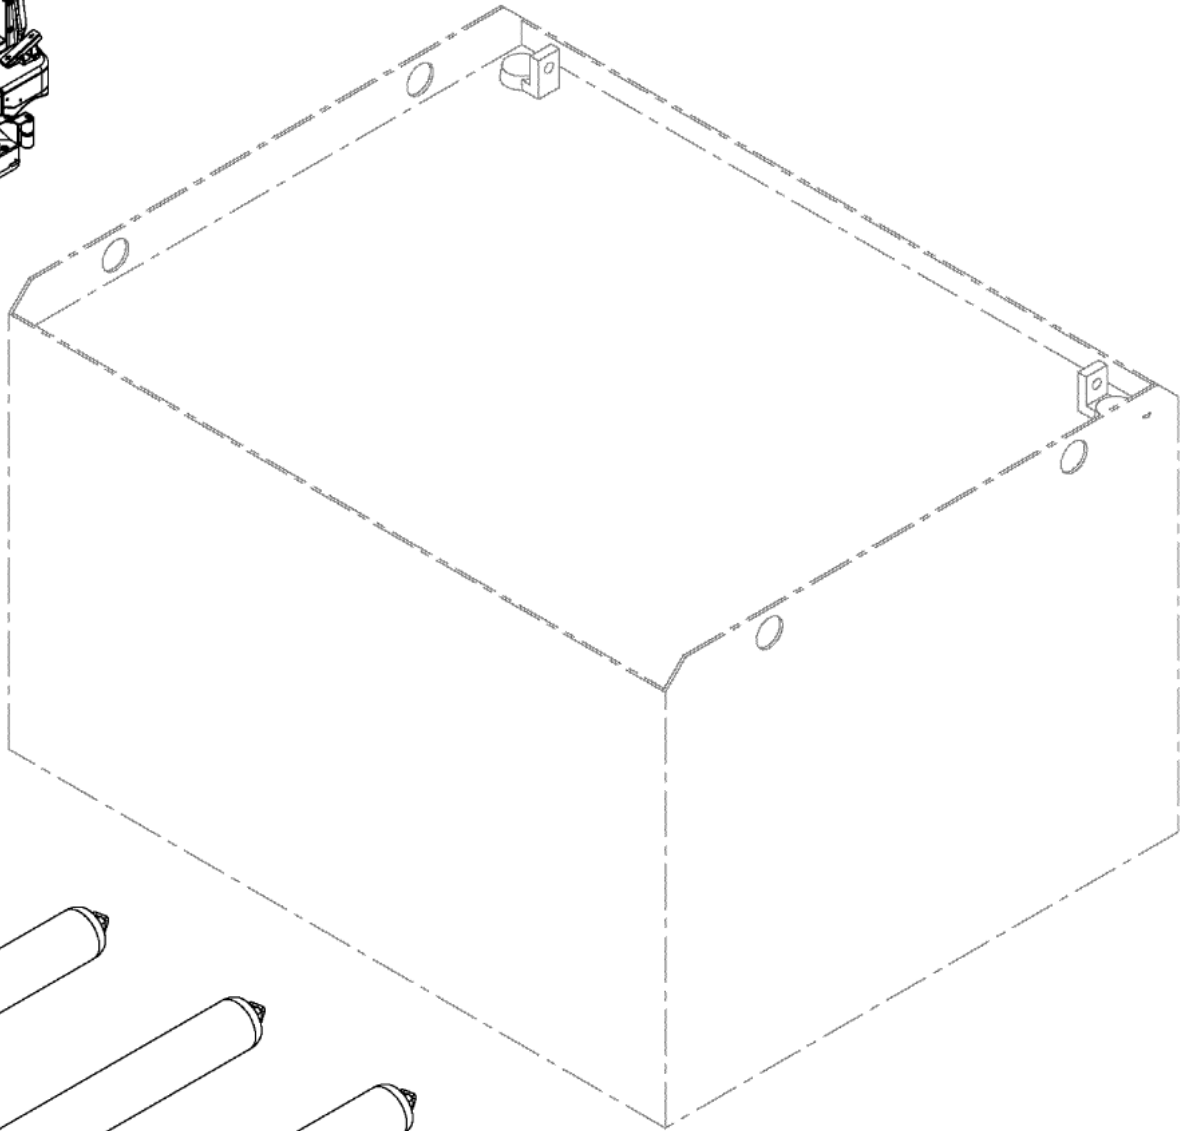

56413733 - Battery Kit, 480 A/H Roll Out

BR 1100S - 1300S

16-02-2015

ET-Liste-Nr.
IS56040883P5

107