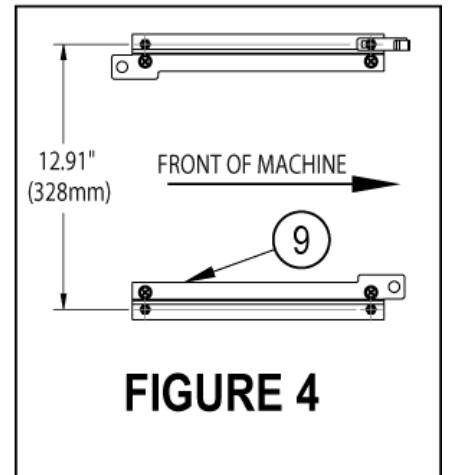

56413764 - Grammer Seat with Switch Kit

BR 1100S - 1300S

16-02-2015

ET-Liste-Nr.
IS56040867

93

FIGURE 3

FIGURE 4

56413764 - Grammer Seat with Switch Kit