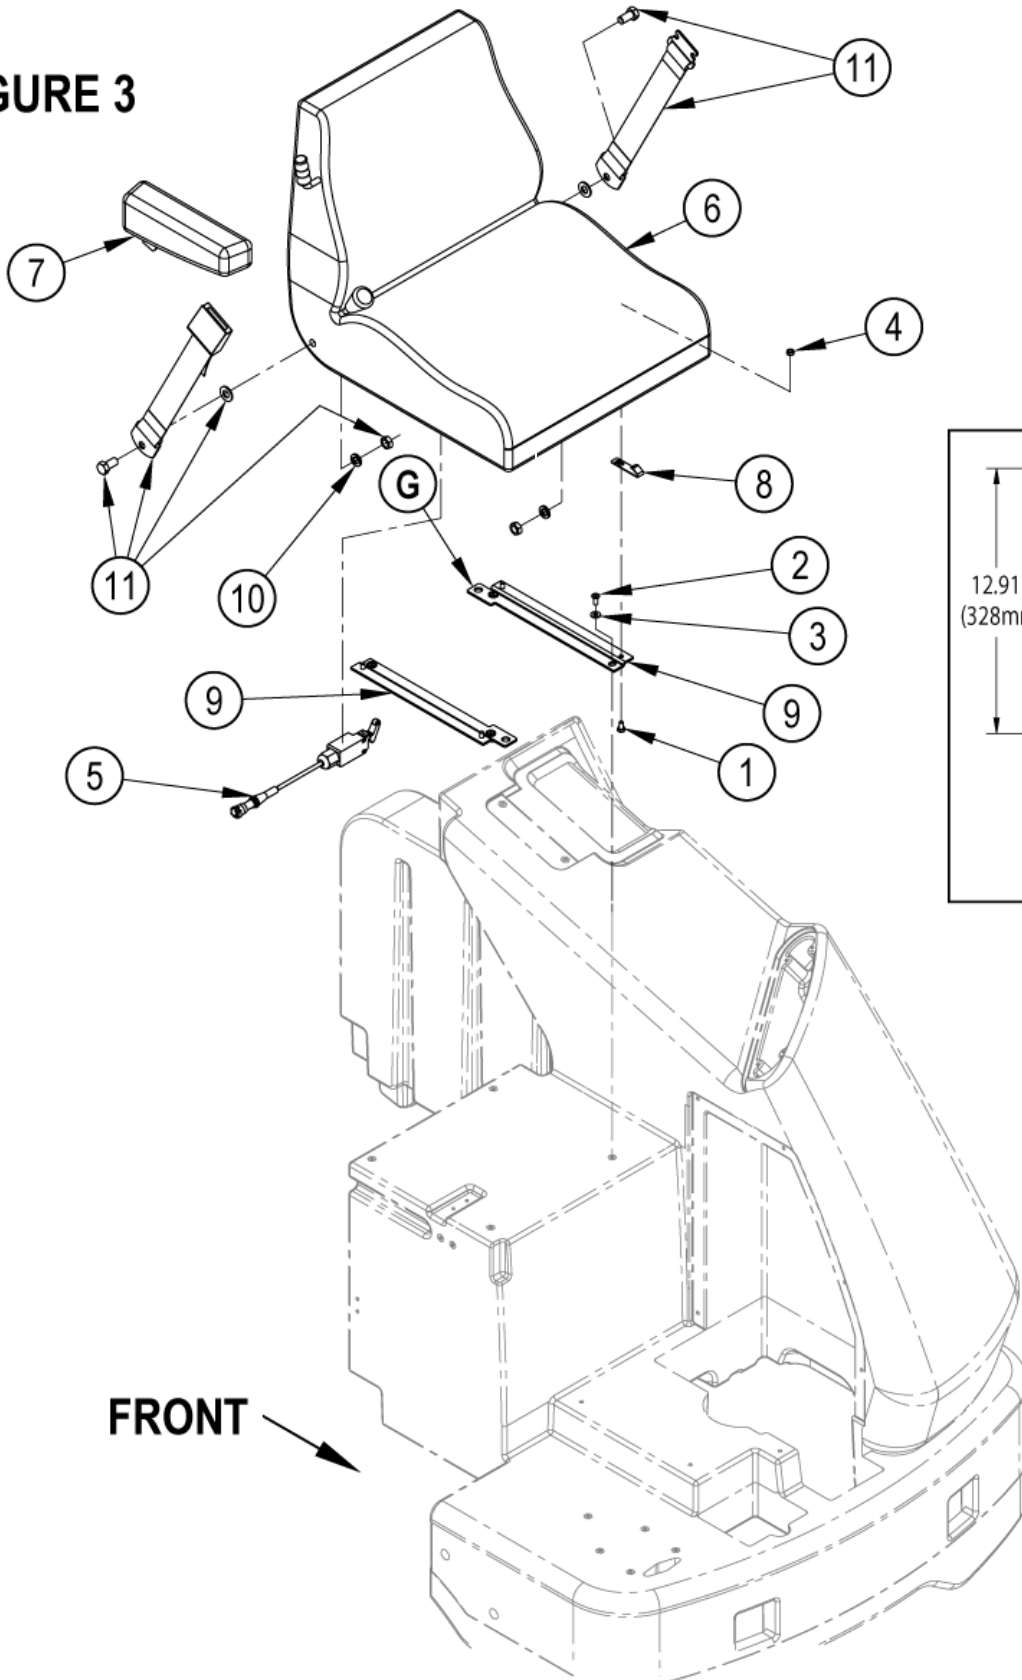

56413764 - Grammer Seat with Switch Kit

BR 1100S - 1300S

16-02-2015

ET-Liste-Nr.
IS56040867

93

FIGURE 3

FIGURE 4

56413764 - Grammer Seat with Switch Kit