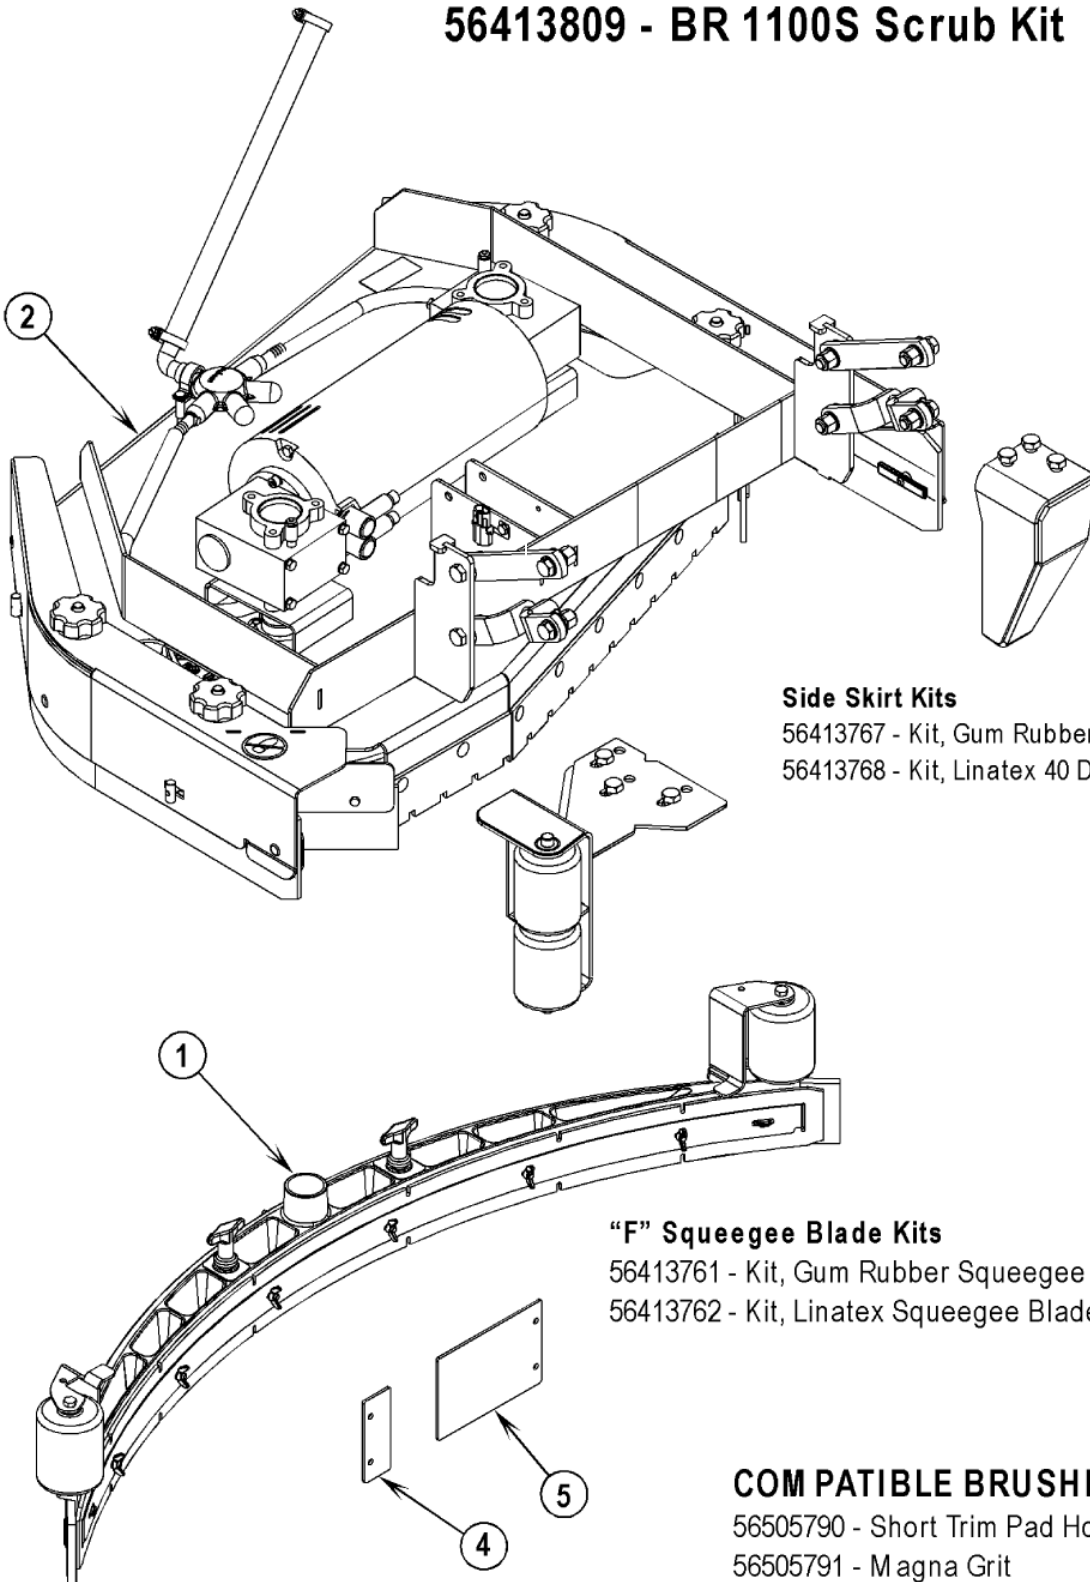

56413809 - Deck Kit

BR 1100S - 1300S

16-02-2015

ET-Liste-Nr.
IS56040872

99

56413809 - BR 1100S Scrub Kit

Side Skirt Kits

- 56413767 - Kit, Gum Rubber 40 Disk Blade
- 56413768 - Kit, Linatex 40 Disk Blade