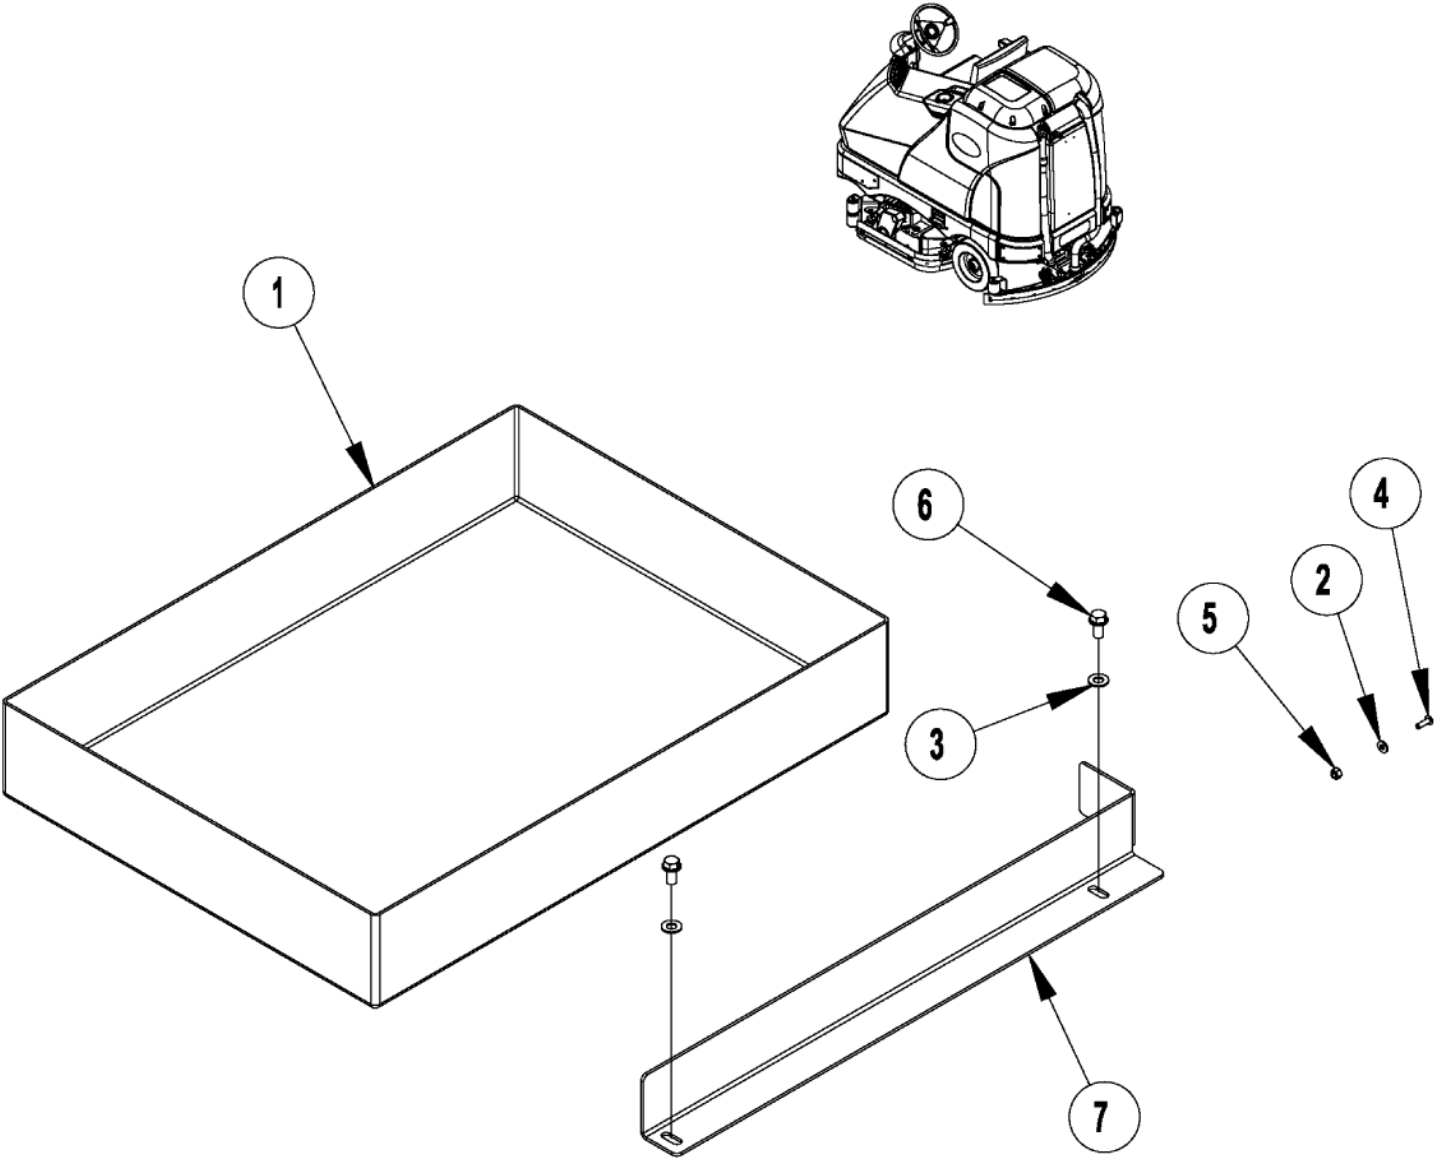

56413740 - Battery Kit, Tray

BR 1100S - 1300S

16-02-2015

ET-Liste-Nr.
IS56040883P8

113

56413740 - Battery Kit, Tray

BR 1100S - 1300S

16-02-2015

ET-Liste-Nr.
IS56040883P8

114

Pos	Artikelnr.	Me	Beschreibung
0	56413740	1	KIT BATTERY TRAY
1	56407271	1	BATTERY TRAY
2	56001954	1	WSH FLT SAE 10
3	56002063	2	"U-Scheibe 3/8""
4	56002124	1	Schraube10-24 X .62 PNH PH.
5	56002768	1	1/4-20 NYLOC NUT
6	56003710	2	SCR HEX TYPE 1 3/8 16 X .75
7	56413736	1	BRACKET BATTERY MOUNT