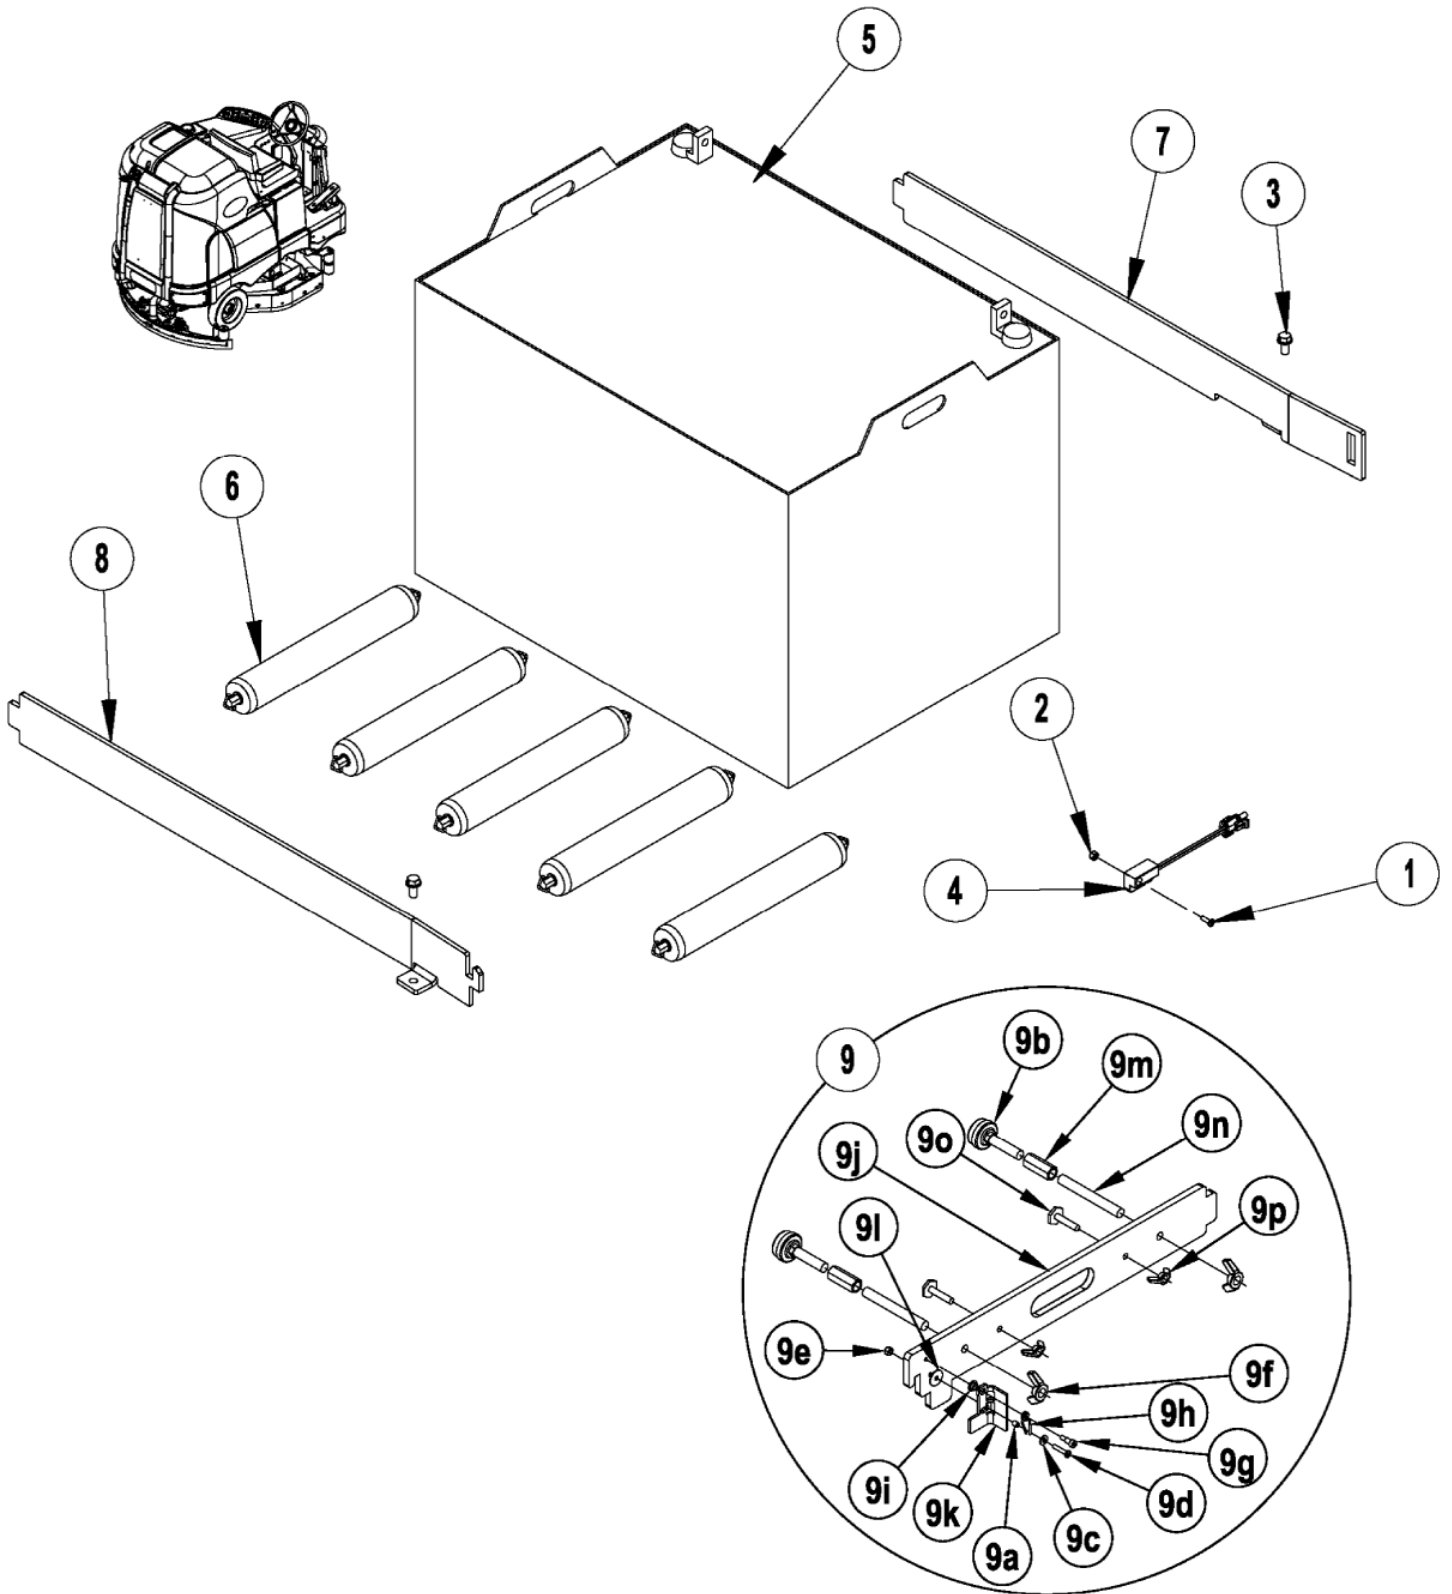

56413799,56380425, 56380485 - Battery Kit, 36V

BR 1100S - 1300S

16-02-2015

ET-Liste-Nr.
IS56040883P9

115

56413799,56380425, 56380485 - Battery Kit, 36V

BR 1100S - 1300S

16-02-2015

ET-Liste-Nr.
IS56040883P9

116

Pos	Artikelnr.	Me	Beschreibung	
0	56380425	1	Roll out Kit f. Batterie	
0	56380485	1	KIT BATTERY R.O. - NO BATT	
1	56002124	1	Schraube10-24 X .62 PNH PH.	
2	56002768	1	1/4-20 NYLOC NUT	
3	56003710	2	SCR HEX TYPE 1 3/8 16 X .75	
4	56305053	1	Näherungssensor	S3
5	56413899	1	BATTERY 36V	56413799 ONLY
6	56413159	5	ROLLER	
7	56413255	1	GUIDE BATTERY FORWARD	
8	56413256	1	GUIDE BATTERY REAR	
9	56380484	1	PLATE ASM BATTERY STOP NARROW	56380485 ONLY
9	56413719	1	PLATE ASSY BATTERY STOP NARROW	
9A	56369004	1	Hülse	
9B	56449221	2	DAEMPFER	
9C	56001954	1	WSH FLT SAE 10	
9D	56002674	1	SCR PAN HD PHIL 10-24X1.0	
9E	56002768	1	1/4-20 NYLOC NUT	
9F	56003289	2	NUT WING 1 1/2-13	
9G	56003537	1	Schraube SOC SHD.25x.38x	
9H	56245060	1	SPRING TOR .38X2 FC486B	
9I	56303284	1	BEARING FL .375X.250X.188	
9J	56413655	1	PLATE BATTERY STOP NARROW	
9K	56413848	1	LATCH BATTERY STOP	
9L	56413875	1	WASHER TEFLON .21X.88X.045	
9M	56003755	2	NUT HEX COUPLING 1/2-13	
9N	56413147	2	1/2-13 THREADED ROD	
9O	56413713	2	LEVELER 3/8 16	56380484 ONLY
9P	56009252	2	Flügelmutter SS 3/8 - 16	56380484 ONLY