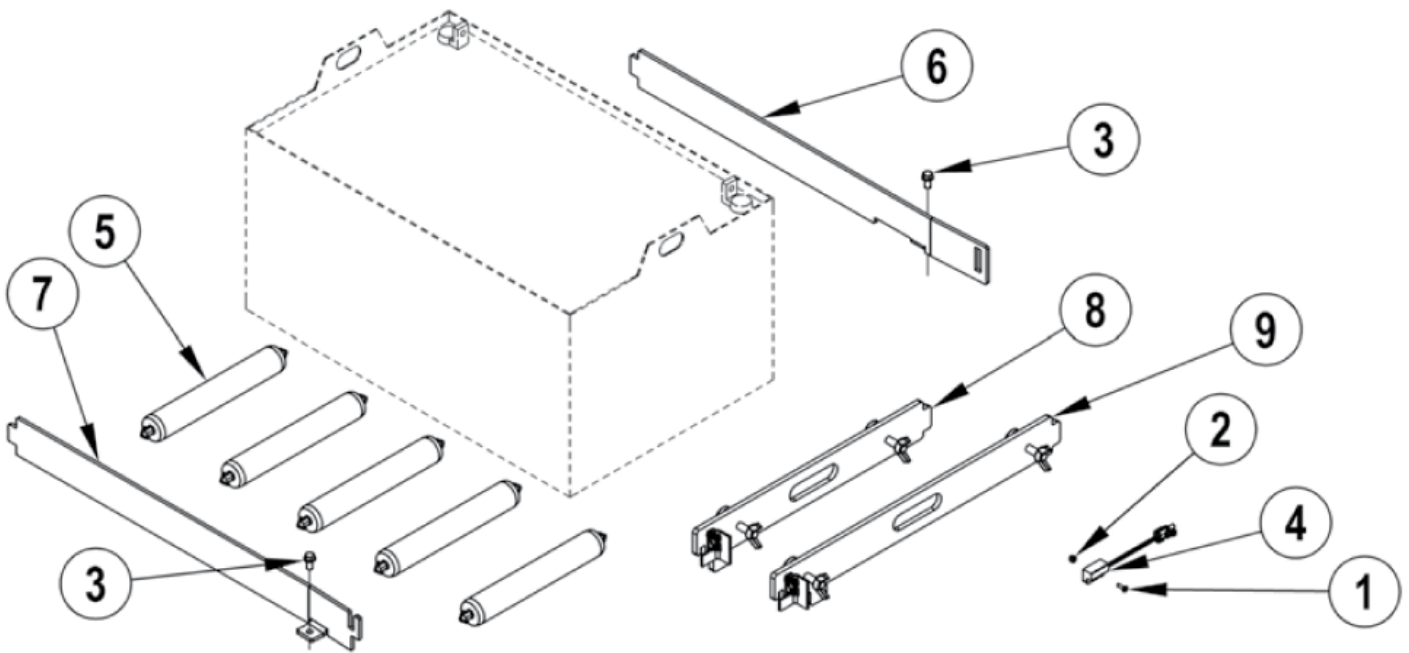

56413884 - Roll Out Kit, No Battery

BR 1100S - 1300S

16-02-2015

ET-Liste-Nr.
IS56040901

119

56413884 - Roll Out Kit, No Battery

BR 1100S - 1300S

16-02-2015

ET-Liste-Nr.
IS56040901

120

Pos	Artikelnr.	Me	Beschreibung
0	56413884	1	Transportrollen f.
1	56002124	1	Schraube10-24 X .62 PNH PH.
2	56002768	1	1/4-20 NYLOC NUT
3	56003710	2	SCR HEX TYPE 1 3/8 16 X .75
4	56305053	1	Naherungssensor
5	56413159	5	ROLLER
6	56413255	1	GUIDE BATTERY FORWARD
7	56413256	1	GUIDE BATTERY REAR
8	56413719	1	PLATE ASSY BATTERY STOP NARROW
9	56413720	1	PLATE ASSY BATTERY STOP WIDE

NOTE: Refer to parts list form number 56042467 for individual replacement parts.