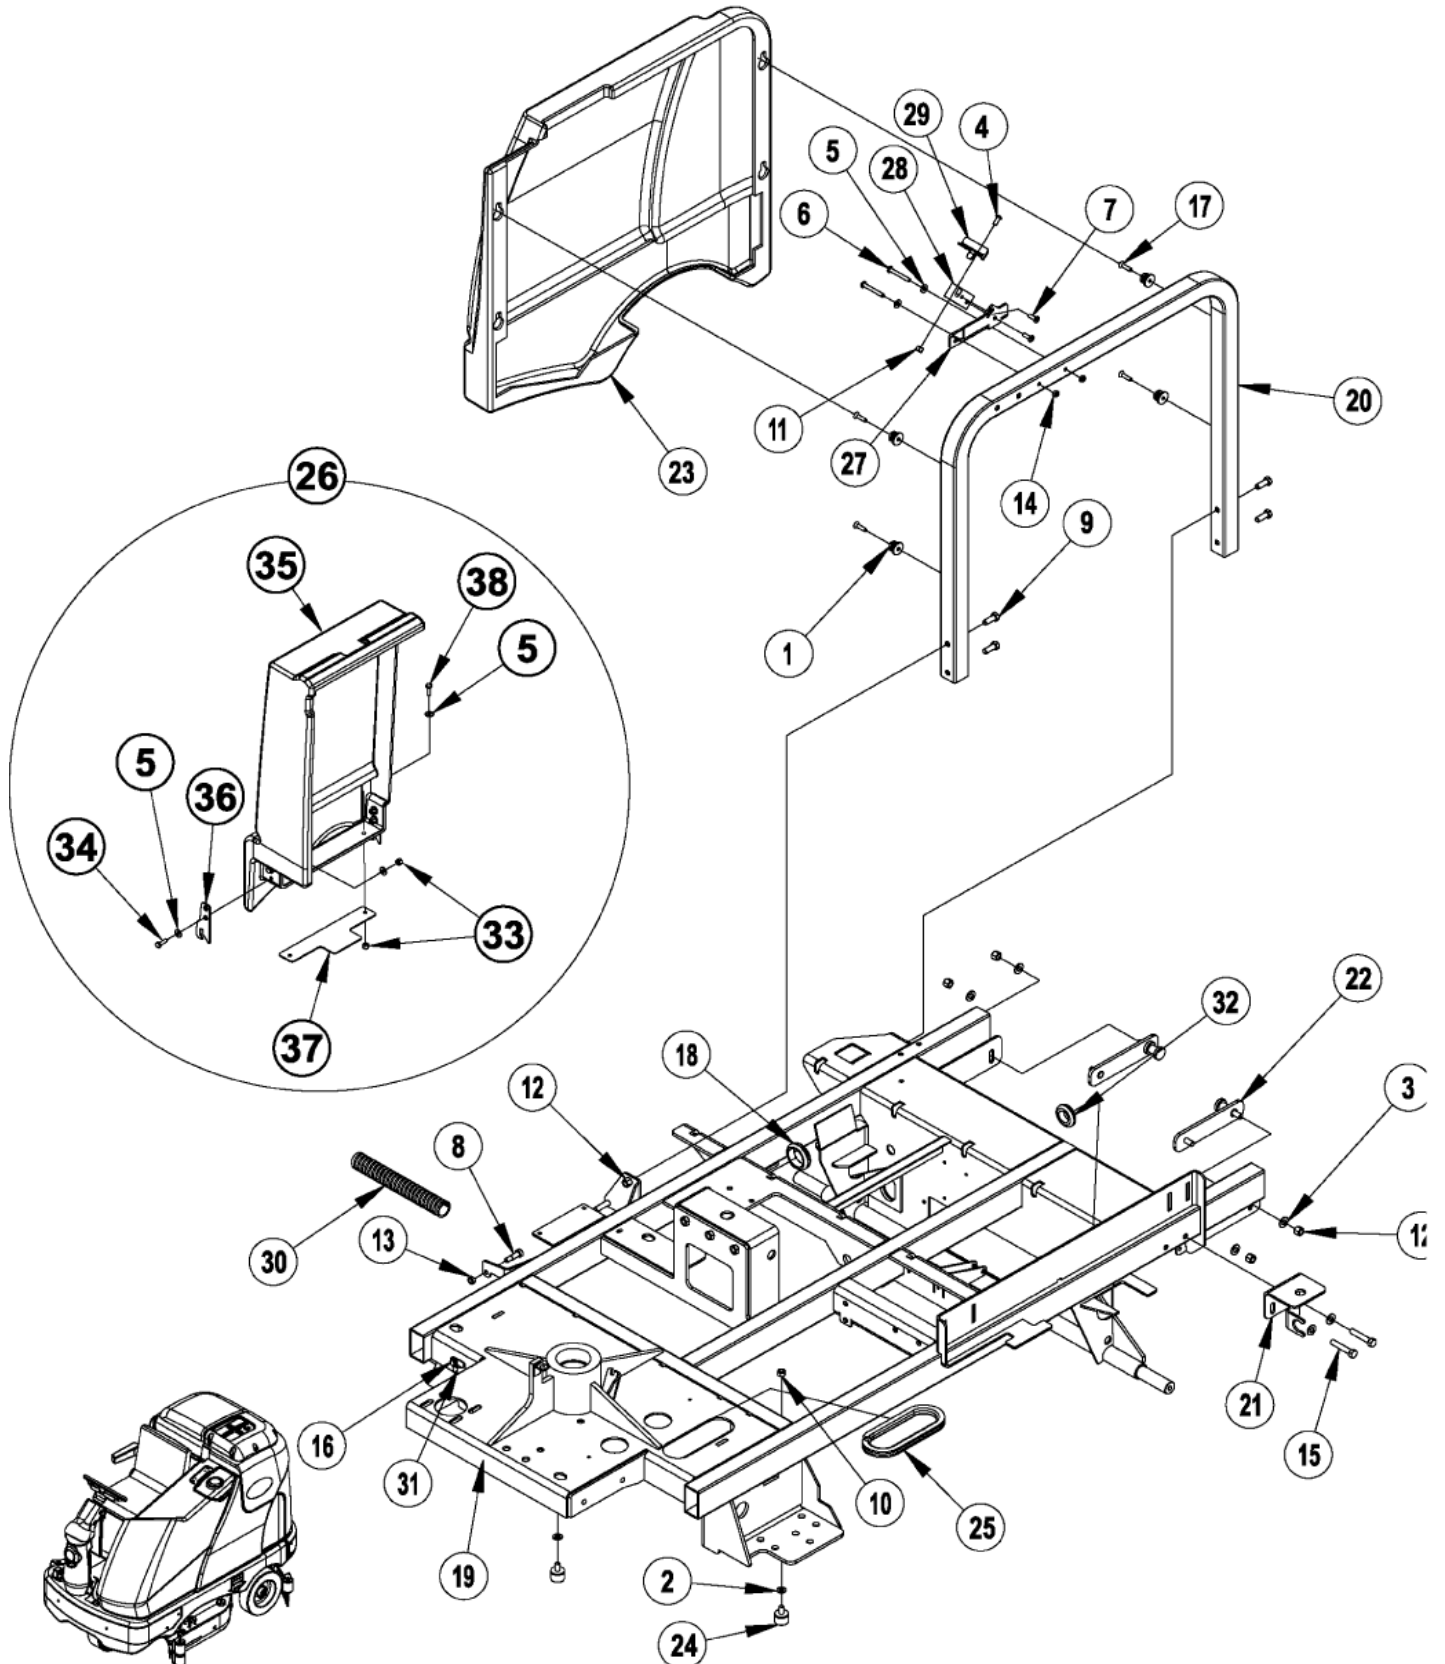

Chassis-System

BR 1100S - 1300S

16-02-2015

ET-Liste-Nr.
BR1100S1300S3

3

Chassis-System

BR 1100S - 1300S

16-02-2015

ET-Liste-Nr.
BR1100S1300S3

4

Pos	Artikelnr.	Me	Beschreibung
1	56365777	4	BRUSH DRIVER LUG CV17B
2	56001939	2	Flachdichtung 5/16
3	56002063	6	"U-Scheibe 3/8""
4	56002066	1	Schraube
5	56002098	2	Scheibe
6	56002108	2	Schraube PAN HD PHIL 1/4-
7	56002507	2	SCR PAN PHIL 1/4-20 X.75
8	56002622	1	SCR SOC SHD .38X.75X5/16-18
9	56002663	4	SCR HEX HD 3/8-16x1.00
10	56002701	2	MUTTER 5-16-18 HEX JAM
11	56002708	1	Stopmutter 1/4-20
12	56002769	8	Stopmutter 3/8-16
13	56002826	1	NUT HEX NYLOC THIN 5/16-1
14	56002840	2	Nut 1/4 20
15	56003031	2	SCR HEX BOLT 3/8-16x2
16	56009033	1	Schraube 1/4-20X1 2HP 5
17	56009101	4	SCHRAUBE F. BA 500
18	56054715	1	GROMMET E00059
19	56413035	1	WELDMENT CHASSIS
20	56413252	1	SUPPORT CHASSIS
21	56413254	1	SUPPORT
22	56413373	2	PIN PLATE WELDT
23	56413386	1	Seitenabdeckung, hinten
24	56413714	2	BUMPER RUBBER
25	56413724	1	EDGE TRIM
26	56413795	1	Deckel 33-37
27	56413798	1	Hebel
28	56413802	1	Verschluss
29	56413843	1	Hebel
30	56413847	1	CONDUIT
31	56486112	1	Kabelklammer
32	56486116	1	GROMMET E00059
33	56003403	6	Mutter M6 x 1.00
34	56003454	6	Schraube HEX ZHD TO HD
35	56413387	1	Seitenabdeckung, vorn
36	56413433	2	HINGE
37	56413796	1	PLATE