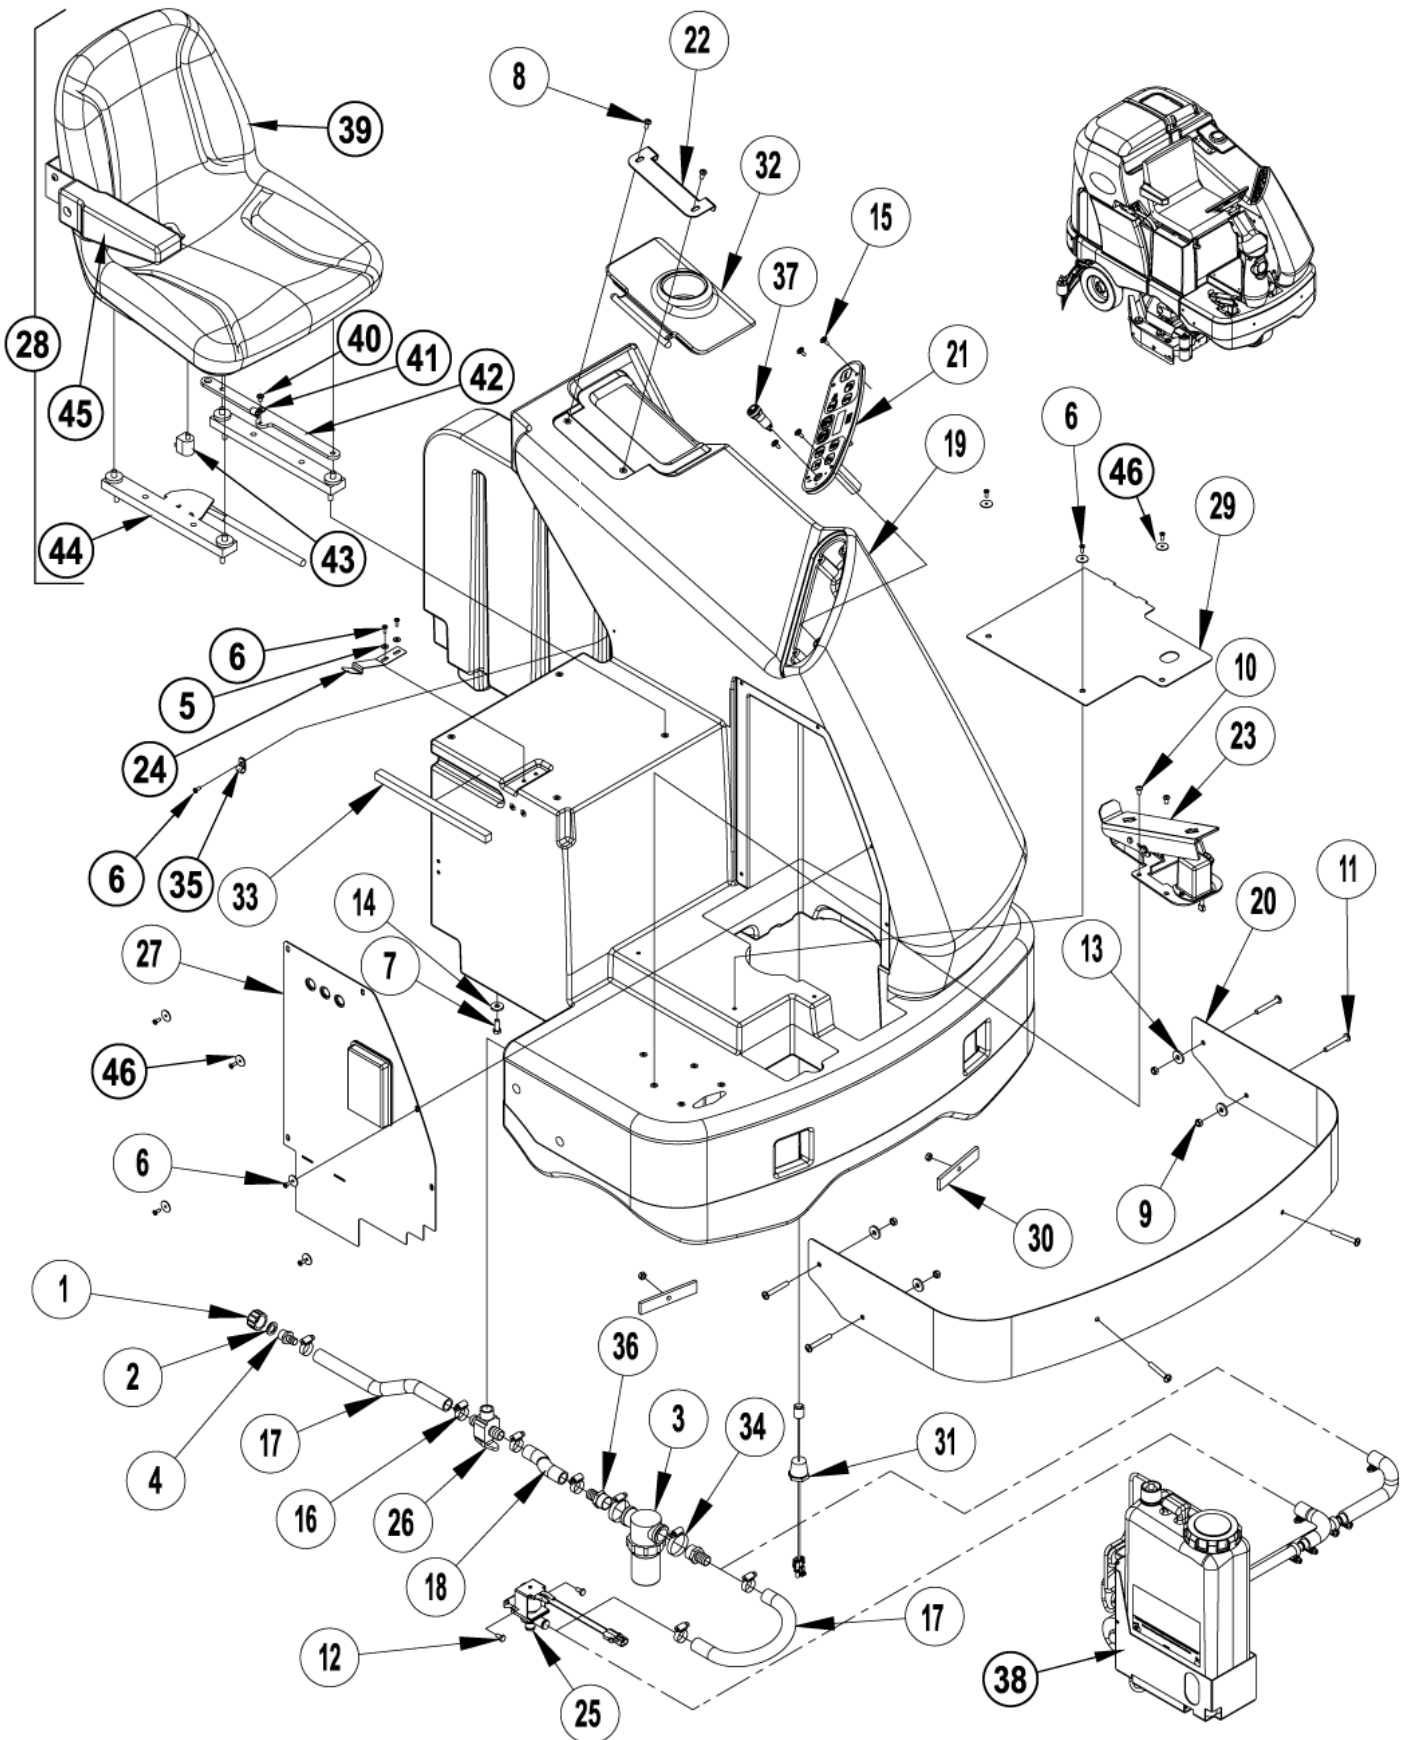

FRISCHWASSERSYSTEM

BR 1100S - 1300S

16-02-2015

ET-Liste-Nr.
BR1100S1300S33

50

FRISCHWASSERSYSTEM

BR 1100S - 1300S

16-02-2015

ET-Liste-Nr.
BR1100S1300S33

51

Pos	Artikelnr.	Me	Beschreibung	
1	56255076	1	Frischwasserverschluss zu BA 530	
2	56368776	1	Dichtung Frischwasser-verschluss zu BA 5	
3	56407162	1	Filter	
4	56900273	1	Schlauchnippel BA 800	
5	56001954	2	WSH FLT SAE 10	
6	56001993	11	SCR PAN HD PHIL 10-24X.50	
7	56002037	4	SCR HEX 5/16-18 X .88	
8	56002066	2	Schraube	
9	56002826	6	NUT HEX NYLOC THIN 5/16-1	
10	56003119	5	SCR PAN PHIL SS 1/4 20 X .50.	
11	56003718	6	Schraube	
12	56009033	2	Schraube 1/4-20X1 2HP 5	
13	56009057	4	WSHFLTHARD.344x1.000x	
14	56009294	4	WSH FLT .354x1.247x.120	
15	56009206	4	Schraube TRUSS PHIL BLK	
16	56112771	6	CLAMP HOSE SAE 10	qty of 4 on EDS models
17	56392193	2	Spiralschlauch zu BA 800	
18	56413876	1	HOSE CLEAR PVC .75X5.50	
19	56413081	1	Frischwassertank	
20	56413975	1	BUMPER-FRONT	
21	56381083	1	CONTROL PANEL ASSY	(A3) NOTE 4
21	56383138	1	PANEL ASSEMBLY	(for 56381083) NOTE 4
21	56413157	1	TOUCH PAD ASSEMBLY	(A3) NOTE 3
22	56413976	1	MOUNT-LID	
23	56413421	1	Gaspedal	TSBUS2008-1001
24	56413482	1	Klammer BR 1100 S	
25	56413510	1	Magnetventil kompl.BR 1300/S	
26	56413581	1	Wasserhahn BR 1300/S	
27	56413594	1	PANEL ELECT COVER ASSEMBLY	
28	56002507	1	SCR PAN PHIL 1/4-20 X .75	NOTE 2 - not shown
28	56003032	1	Schraube 13x.75	NOTE 2 - not shown
28	56003119	4	SCR PAN PHIL SS 1/4 20 X .50.	NOTE 2 - not shown
28	56109291	1	Fahrersitz	NOTE 1 - not shown
28	56323260	1	Kabelbride zu BR 1000	NOTE 2 - not shown
28	56409536	1	STRAP/LOCHBLECH	NOTE 2 - not shown
28	56409613	1	Schalter zu Sitz	S2 - NOTE 2 - not shown
28	56413619	1	Sitz für BR 1100 S	39-45 - NOTE 1
29	56413977	1	Bodenplatte	
30	56413653	2	Anschlußplatte	
31	56413669	1	Schalter, Füllstand	

NOTE 1: Starting in August 2007 Seat Assy 56409021 will no longer be available. If you order part number 56409021 you will automatically receive Seat Assy Kit 56109291. When replacing 56409021 with 56109291 you will also need to order items (40, 41 & 42) above. Machines built after August 2007 will have the new seat assembly as pictured on the left.

NOTE 2: These items are replacement parts for machines built prior to August 2007. If your seat assembly looks like the one pictured on the left these parts are not used on your