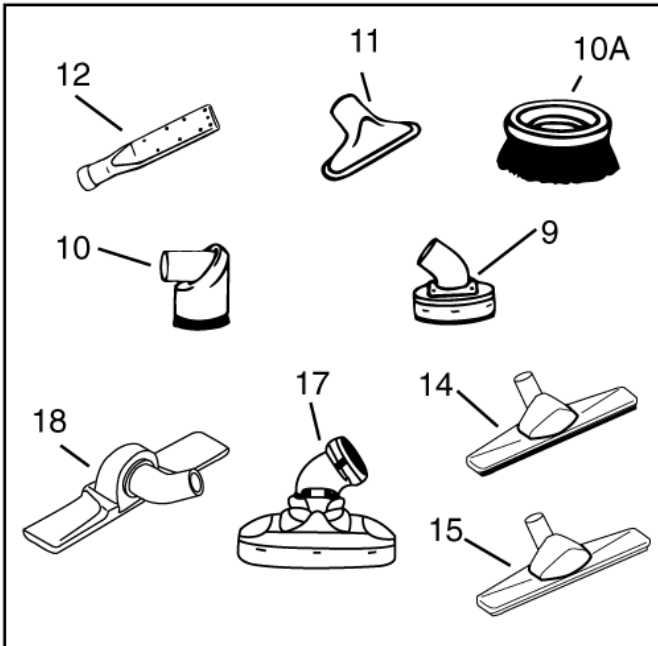

Nozzles 38 mm

GB 726

06-02-2015

Part List ID
HOSE15

49

See hoses con-
nection diagram
for 38mm

Brushes & nozzles

Wet pick-up