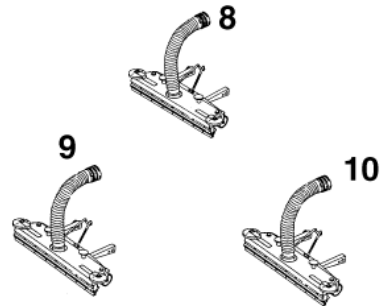

Nozzles 50 mm

GB 726

06-02-2015

Part List ID
G73329

28

See hoses connection diagram for 38mm

See hoses connection diagram for 50mm

45°
11

12

13

11 A

11 B

12 A

12 B

12 A

13 B

14

17

18

19

21

Wood
26

Wooden nozzle for cleaning ovens

29

15

16

Wood/plastic blades

22

Plastic/Lips

22 A

Wood/brush

23

Plastic/Brush

23 A

Wood/plastic blades

24

Plastic/Lips

24 A

Wood/brush

25

Plastic/Brush

25 A

Nozzle Neck adjustable
Neck material:
-Rubber/Aluminium/
Fe-Zn.
-Silicone Rubber/
Alu/Stainless Steel.

27

Nozzle with adjustable Neck
Neck material:
-Rubber/Aluminium/
Fe-Zn.
-Silicone Rubber/
Alu/Stainless Steel.

31

32

33

34

Nozzle Neck adjustable & Lockable
Neck material:
-Rubber/Aluminium/
Fe-Zn.
-Silicone Rubber/
Alu/Stainless Steel.

27

Nozzle with adjustable & Lockable Neck
Neck material:
-Rubber/Aluminium/
Fe-Zn.
-Silicone Rubber/
Alu/Stainless Steel.

35

36

37

38

Fixed floor nozzle