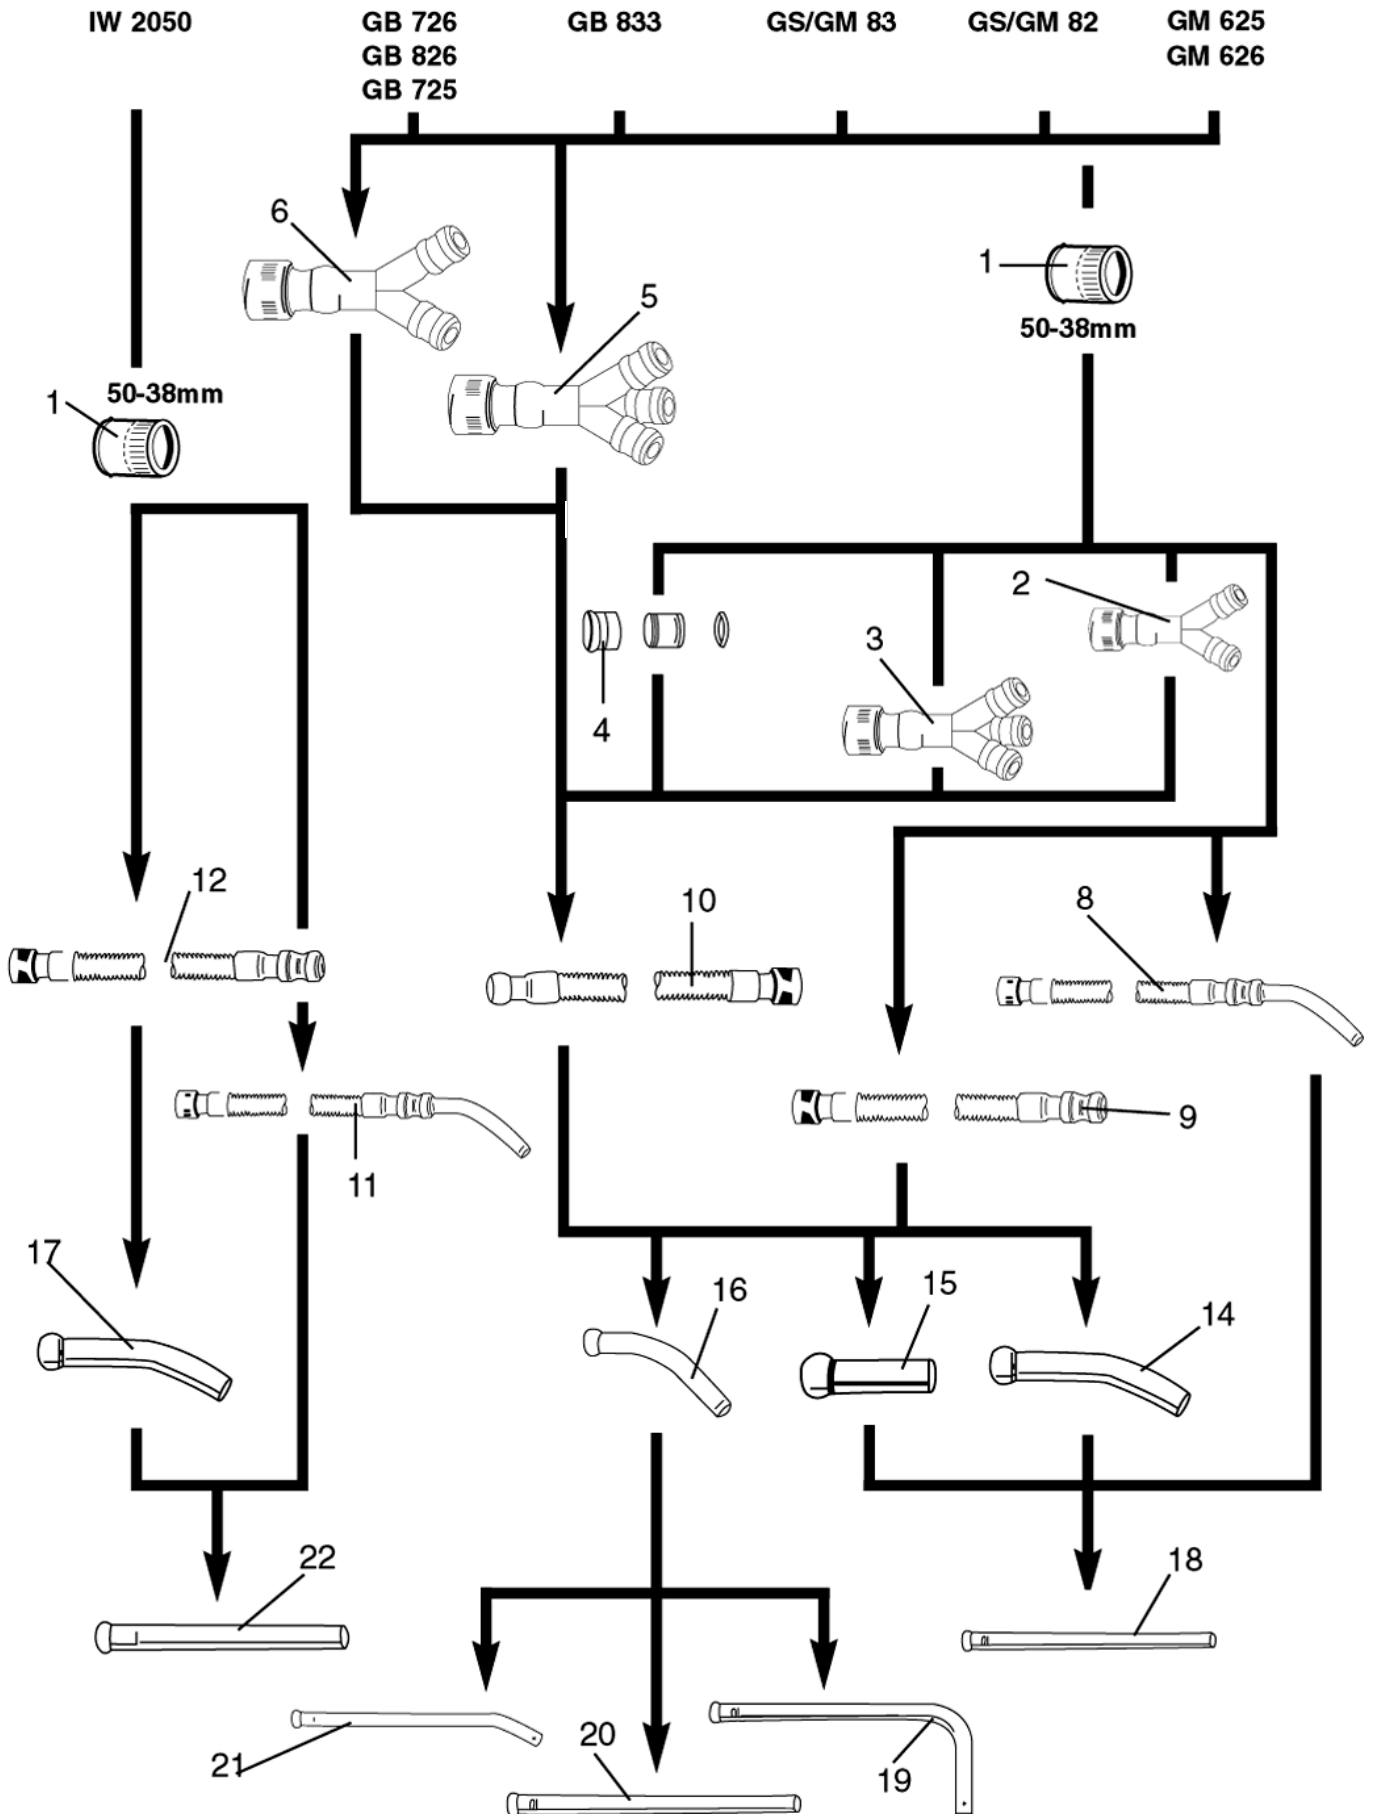

Hose connection diagram steel/brass bayonet 38

GB 726

06-02-2015

Part List ID G73331

34

Hose connection diagram steel/brass bayonet 38

GB 726

06-02-2015

Part List ID

G73331

35

Pos	Part no.	Qty	Description
1	10960900	1	BAYONET REDUCTION D50/38
2	L02151100	1	FORK Ø38/2XØ32 MD
2	L02151200	1	FORK Ø38/2XØ38 MD
4	22329900	1	STEEL BAYONET COUPLAST. 38MM
4	22329900	1	STEEL BAYONET COUPLAST. 38MM
5	L02151300	1	FORK Ø50/3XØ38 MD
6	L02150800	1	FORK Ø50/2XØ38 MD
8	11381600	1	HOSE 38/2M RUBBER COMPLETE
8	11381700	1	HOSE 38/3M RUBBER COMPLETE
8	11602500	1	HOSE 38/2M PLAST. COMPLETE
8	11603000	1	HOSE 38/3M PLAST. COMPLETE
8	12247000	1	HOSE 38/2M CON COMPLETE
8	12247200	1	HOSE 38/3M CON. COMPLETE
8	12247400	1	HOSE 38/5M CON. COMPLETE
8	12247600	1	HOSE 38/10M CON. COMPLETE.
8	12291000	1	HOSE 38/2M OIL COMPLETE.
8	12291400	1	HOSE 38/3M OIL COMPLETE
8	12291800	1	HOSE 38/5M OIL COMPLETE
8	12292200	1	HOSE 38/10 OIL COMPLETE
8	82343400	1	HOSE 38MM/5M COMPLETE PLASTIC GREY
9	11343300	1	HOSE 38/2M RUBBER BAY.+SLEEVE
9	11343500	1	HOSE 38/3M RUBBER BAY.+SLEEVE
9	12247100	1	HOSE 38/2M CON. BAY.+SLEEVE
9	12247300	1	HOSE 38/3M CON. BAYONET +NOZZLE
9	12247500	1	HOSE 38/5M CON. BAYONET +NOZZLE
9	12247700	1	HOSE 38/10M CON. BAY.+SLEEVE
9	12255400	1	HOSE 38/5M PLAST. BAYONET +NOZZLE
9	12255800	1	HOSE 38/10M PL BAYONET +NOZZLE
9	12291100	1	HOSE 38/2M OIL BAYONET +NOZZLE
9	12291500	1	HOSE 38/3M OIL BAYONET +NOZZLE
9	12291900	1	HOSE 38/5M OIL BAYONET +NOZZLE
9	12292300	1	HOSE 38/10M OIL BAYONET+SLEEVE
9	21602700	1	HOSE 38/2M PLAST. BAY. O+SLEEVE
9	21603200	1	HOSE 38/3M PLAST. BAY. O+SLEEVE
9	L03067800	1	HOSE 3M/38 MM PUR H
10	11343700	1	HOSE 38/2M RUBBER SLEEVE+BALL
10	11343900	1	HOSE 38/3M RUBBER SLEEVE+BALL
10	31802600	1	HOSE 38/2M PLAST. BALL AND SLEEVE
10	31803100	1	HOSE 38/3M PLAST. BALL AND SLEEVE
10	82245201	1	HOSE 38/2M CON. BALL+SLEEVE
10	82245301	1	HOSE 38/3M COND. BALL+SLEEVE
10	82290101	1	HOSE 38/2M OIL BALL+SLEEVE
10	82290201	1	HOSE 38/3M OIL BALL+SLEEVE