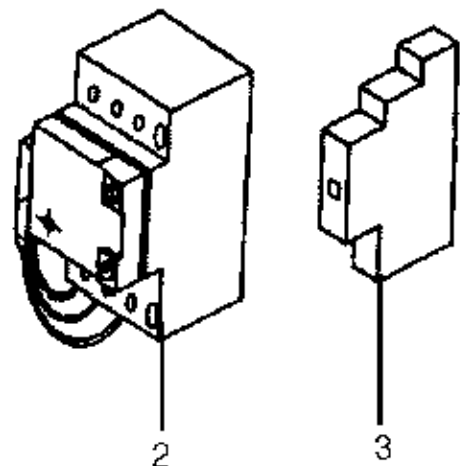

Motor an pulleys

GB 726

06-02-2015

Part List ID G7332

3

	Motor Connection						
	AC Frequency Hz	50				60	
Voltage 3-Phase	200-208	220-240	380-415	500	200-240	380-480	500-600
Circuit D/Y	D	D	Y	Y	D	Y	Y
Motor terminal board							
Release Current Amp.	9.3	8.1	4.7	3.6	9.0	4.6	3.5
1- Motor 3-phase	31583504	31583502	31583502	31583503	31583504	31583502	31583503
2- Motor Protection	41934001	41934001	41934002	41934003	41934001	41934002	41934003
3- Undervoltage Release	41934101	41934101	41934103	41934104	41934105	41934103	41934106
4- Pulley f. motor	82414700	82414700	82414700	82414700	82414800	82414800	82414800
5- Pulley f. Turbine	82414900	82414900	82414900	82414900	82415000	82415000	82415000

Motor an pulleys

GB 726

06-02-2015

Part List ID

G7332

4

Pos	Part no.	Qty	Description
1	31583503	1	MOTOR 2.2KW.3-PH.500-600V
1	31583504	1	MOTOR 2.2KW 3-PH 200-208V
1	82192202	1	MOTOR 2.2KW 3-PH 380-415V REPLACES 31583502
1	82192202	1	MOTOR 2.2KW 3-PH 380-415V
2	41934001	1	MOTOR PROTECTOR WITH PHASE SEQUENCING SEE TSB30-2011
2	41934002	1	MOTOR PROTECTOR WITH PHASE SEQUENCING SEE TSB30-2011
2	41934003	1	MOTOR PROTECTOR WITH PHASE SEQUENCING SEE TSB30-2011
3	41934101	1	UNDER-VOLTAGE TRIGGER
3	41934103	1	UNDER-VOLTAGE TRIGGER
3	41934104	1	UNDER-VOLTAGE TRIGGER
3	41934105	1	UNDER-VOLTAGE TRIGGER
3	41934106	1	UNDER-VOLTAGE TRIGGER
4	82414700	1	PULLEY WHEEL 207MM FOR 50HZ
4	82414800	1	PULLEY WHEEL 202MM FOR 60HZ
5	82414900	1	PULLEY WHEEL 56MM 50HZ GB-TUR
5	82415000	1	PULLEY WHEEL 66MM 60HZ GB-TUR