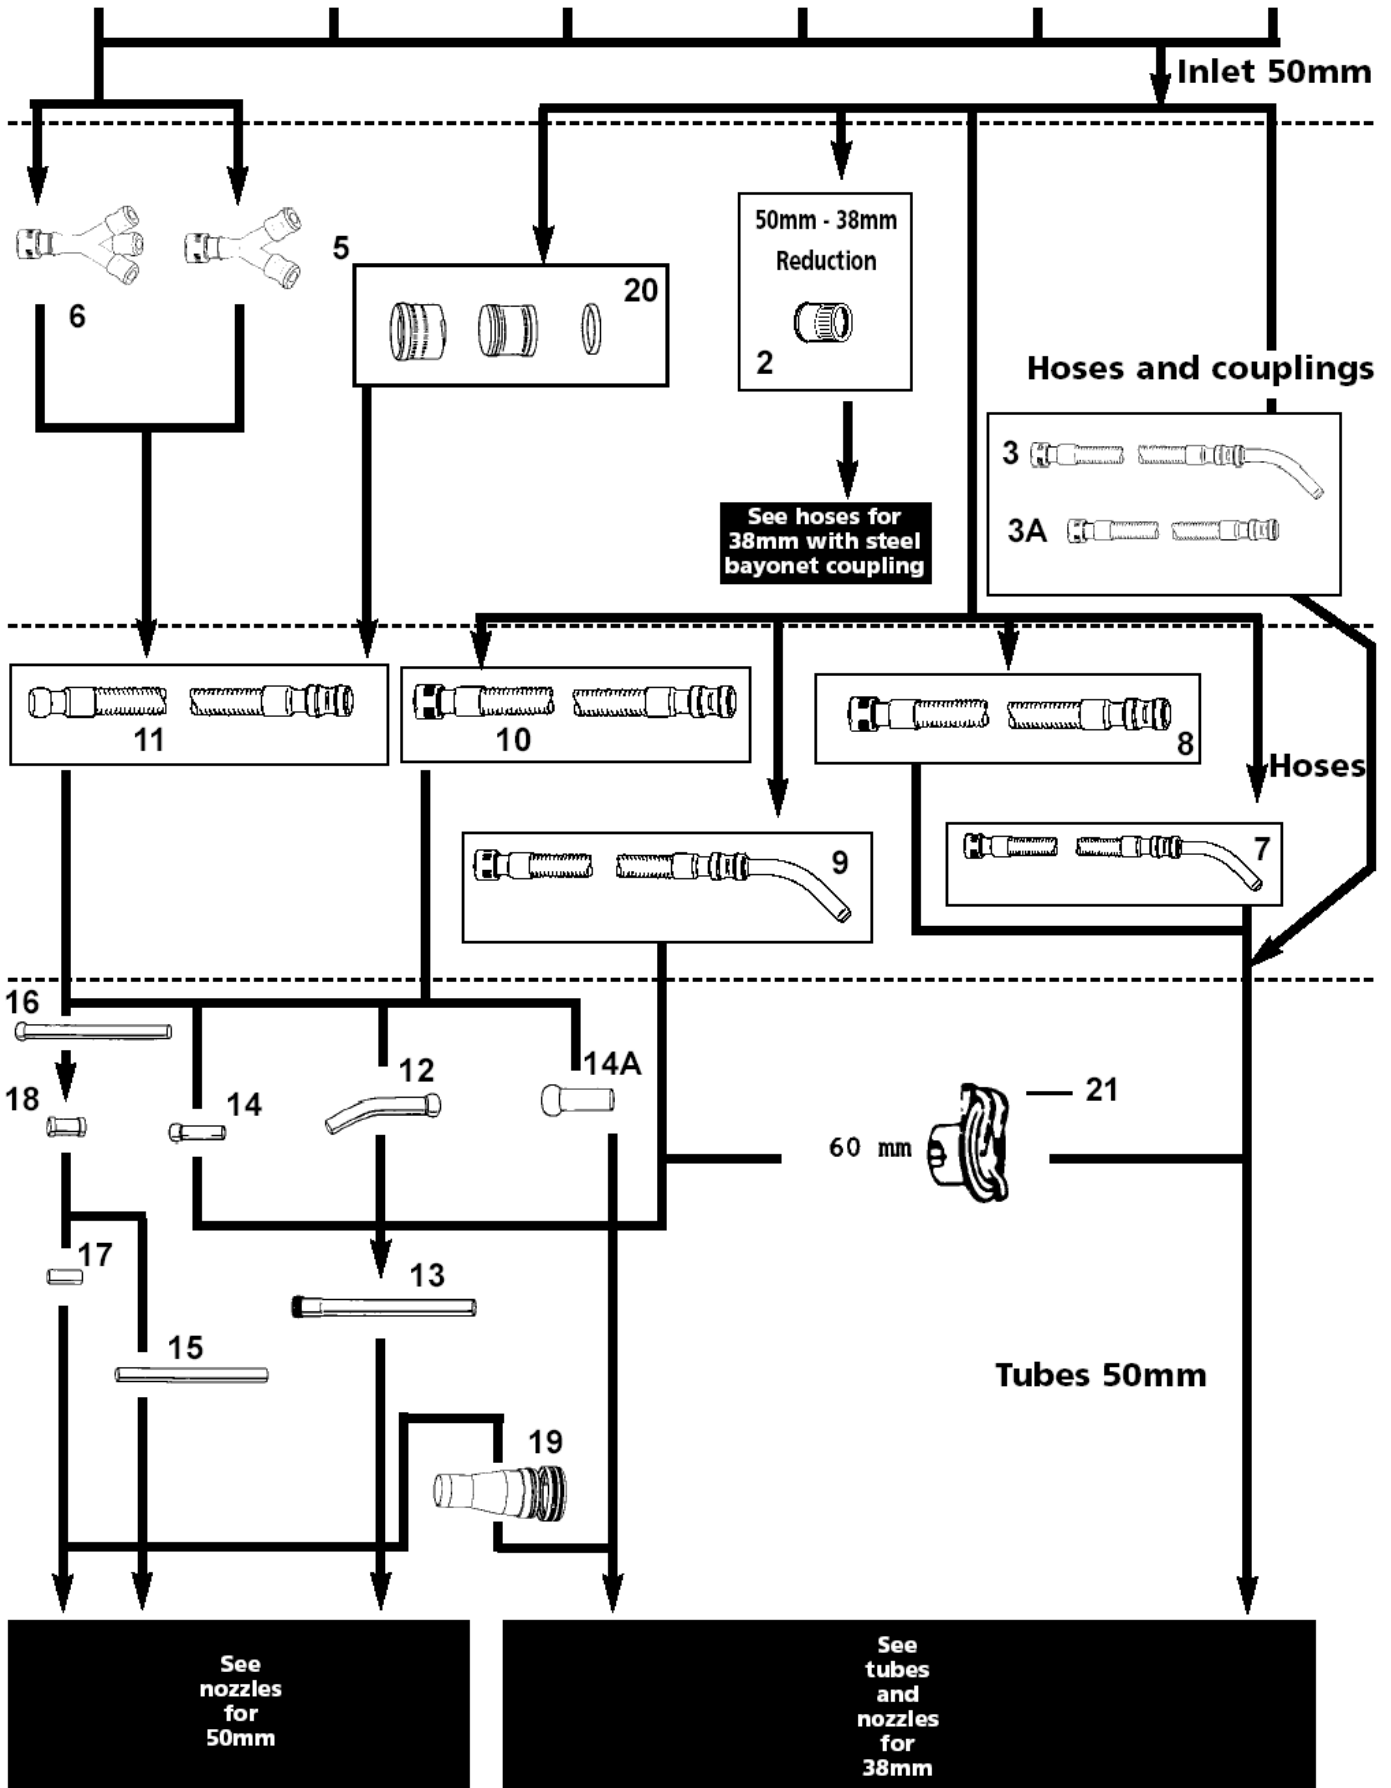

Hoses, connections and tubes 50 mm

06-02-2015

Part List ID
G73327

25

GB 726

GM 625
GM 626

GS/GM 82

GS/GM 83

GB 726
GB 826
GB 725

GB 833

2050

Hoses, connections and tubes 50 mm

GB 726

06-02-2015

Part List ID
G73327

26

Pos	Part no.	Qty	Description
2	10960900	1	BAYONET REDUCTION D50/38
3	11605200	1	HOSE 50/38 2.6M COMPLETE.
5	L02150900	1	FORK Ø50/2XØ50 MD
6	L02151000	1	FORK Ø50/3XØ50 MD
7	12167700	1	HOSE 38 PUR PIPE+50MMBAY.
8	82184700	1	HOSE 38MM PUR NOZZLE+50 BAY.
9	11382000	1	2M X 50MM RUBBER HOSE W/ STEEL CURVED TU
9	11382100	1	3M X 50MM RUBBER HOSE W/ STEEL CURVED TU
9	11604000	1	HOSE 50MM/3M PLAST. BAY. +PIPE
9	12167200	1	HOSE 50/3M PUR COMPLETE
9	12248000	1	HOSE 50/2M CON. COMPLETE
9	12248200	1	HOSE 50/3M CON. COMPLETE
9	12248400	1	HOSE 50/5M CON. COMPLETE
9	12248600	1	HOSE 50/10M CON COMPLETE
9	12292600	1	HOSE 50/2M OIL COMPLETE
9	12292800	1	HOSE 50/3M OIL COMPLETE
9	12293000	1	HOSE 50/5M OIL COMPLETE
9	12293200	1	HOSE 50/10M OIL COMPLETE
9	12331100	1	HOSE 50MM 2M COMPLETE
9	12331200	1	HOSE 50/5M COMPLETE
9	12331300	1	HOSE 50/10M COMPLETE
10	10624300	1	HOSE 50MM 2M RUBBER BAY.+SLEEVE.
10	10629800	1	HOSE 50MM/3M RUBBER BAY.+SLEEVE
10	12248100	1	HOSE 50/2M CON. BAYONET +NOZZLE
10	12248300	1	HOSE 50/3M CON.BAYONET +NOZZLE
10	12248500	1	HOSE 50/5M CON. BAYONET +NOZZLE
10	12248700	1	HOSE 50/10M CON. BAY.+SLEEVE
10	12256000	1	HOSE 50/2M PLAST. BAYONET +NOZZLE
10	12256200	1	HOSE 50/5M PLAST. BAYONET +NOZZLE
10	12256400	1	HOSE 50/10M PLAST. BAY.+SLEEVE
10	12292700	1	HOSE 50/2M OIL BAYONET +NOZZLE
10	12292900	1	HOSE 50/3M OIL BAY.0+NOZZLE
10	12293100	1	HOSE 50/5M OIL BAYONET +NOZZLE
10	12293300	1	HOSE 50/10M OIL BAY.+SLEEVE
10	21604200	1	HOSE 50MM/3M PLAST. BAY. +NOZZLE
10	82184600	1	HOSE 50/3M PUR BAYONET +NOZZLE
10	L00191493	1	SLANGE 50MM/10M GUM.KOMP.
10	L02156000	1	METAL HOSE Ø50/3M
11	10629700	1	HOSE 50MM/3M RUBBER BALL+SLEEVE
11	10696500	1	HOSE 50MM 2M RUBBER NOZZ. F+KU
11	31803200	1	HOSE 50 MM 3 M
11	32331400	1	HOSE 50/2M COMPLETE
11	32331500	1	HOSE 50/5M BALL+SLEEVE