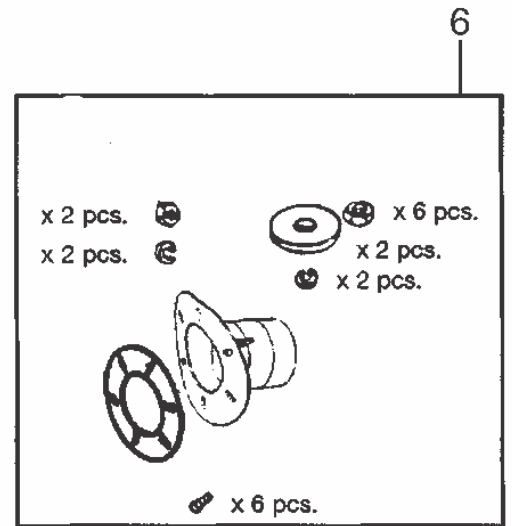

Dust bag system

GB 726

06-02-2015

Part List ID
G73322

23

Dust bag system

GB 726

06-02-2015

Part List ID
G73322

24

Pos	Part no.	Qty	Description
1	11852800	1	DUST BAG SYSTEM 625-725
2	21695400	1	PLASTIC DUST BAG 46L
3	81584000	1	5PCS PAPER BAGS GS82
4	81584000	1	5PCS PAPER BAGS GS82
6	21582901	1	INLET FOR DUST BAG