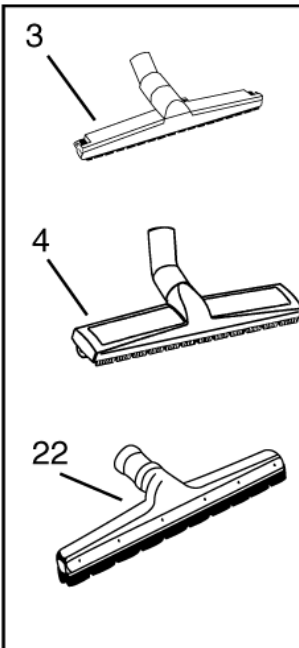

Hose connection diagram steel/brass bayonet 38

GB 726

06-02-2015

Part List ID

G73331

36

Pos	Part no.	Qty	Description
10	82290301	1	HOSE 38/5M OIL BALL+SLEEVE
10	82290401	1	HOSE 38/10M OIL BALL+SLEEVE
10	82343600	1	HOSE 38/5M PLAST. SLEEVE+BALL
10	82343700	1	HOSE 38/10M PLAST. SLEEVE+BALL
11	11810200	1	HOSE 38/2M COMPLETE BRASS ALU.
11	11810400	1	HOSE 38/3M COMPLETE BRASS/ALU.
12	21810100	1	HOSE 38/2M PLAST. BRASS BAY.+SL.
12	21810300	1	HOSE 38/3M PLAST. BRASS BAY.+SL.
14	10944000	1	BENT JUNCTION D38
15	10984600	1	DIRECT FITTING D38
16	11339800	1	ALUMINIUM STEEL FITTING D38
17	71917000	1	SS BENT JUNCTION D38
18	11027200	1	STEEL HOSE D38 MM560
19	10967000	1	ANGLED HOSE
20	10961200	1	ALUMINUM TUBE MT1 D38
21	11297400	1	PIPE
22	11916000	1	SS TUBE 630MM

Nozzles 38 mm

GB 726

06-02-2015

Part List ID G73333

37

See hoses con-
nection diagram
for 38mm

Brushes & nozzles

Wet pick-up