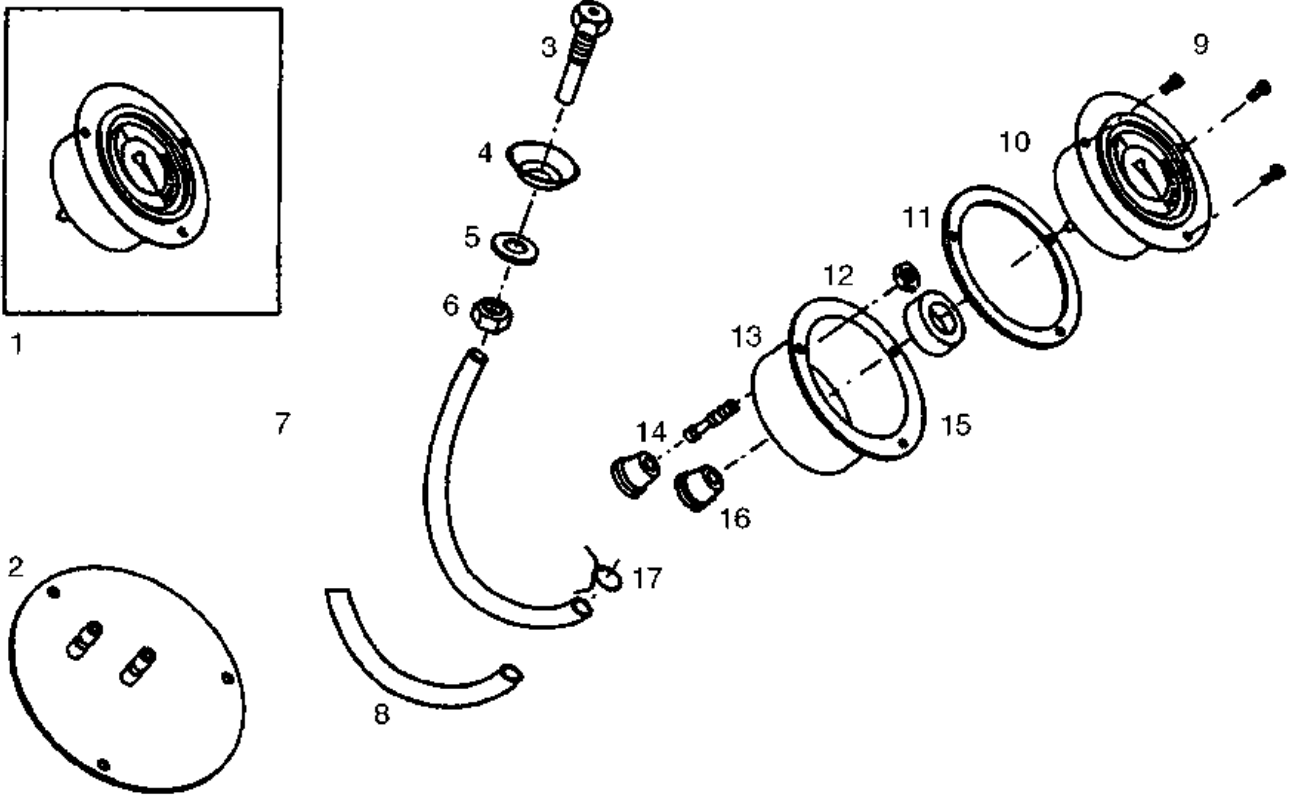

Manometers

GB 726

06-02-2015

Part List ID
G73318

19

Manometers

GB 726

06-02-2015

Part List ID
G73318

20

Pos	Part no.	Qty	Description
1	21657000	5	MANOMETER COMPLETE FOR GM625/G
2	82106900	1	COVER WITH HOSE CONNECTOR
3	81403900	1	AIR SCREW
4	71676900	1	FILTER WASHER
5	81500800	1	WASHER M8
6	81414200	1	MØTRIK M8
7	21657000	1	MANOMETER COMPLETE FOR GM625/G
8	72115600	1	AIR HOSE
9	81539500	3	SCREW M3X10 PAN HEAD
10	81657100	1	MANOMETER
11	81517400	1	SEAL FOR MANOMETER
12	81657400	1	NUT SPEC.
13	21657000	1	MANOMETER COMPLETE FOR GM625/G
14	71242400	1	PIPE
15	21657000	1	MANOMETER COMPLETE FOR GM625/G
16	81255600	2	PLUG
17	81735600	6	SELF-TENSIONING HOSE CLAMP