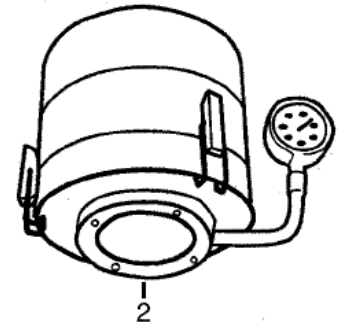

Blowing attachment

GB 726

06-02-2015

Part List ID
G73316

17

Blowing attachment

GB 726

06-02-2015

Part List ID

G73316

18

Pos	Part no.	Qty	Description
1	11779500	1	EXHAUST FILTER HOLD. FOR- GB
2	22254300	1	HOLDER FOR EXHAUST FILTER-MANO
3	21778000	1	FILTER ELEMENT HEPA
4	21779000	1	FILTER ELEMENT ULPA
5	31228700	1	DIFFUSION FILTER BAG GB
10	22344200	1	SLEEVE
11	11779510	1	SEAL AND RETAINING PLATE FOR G
12	11779520	1	CLIPS FOR HEPA CASING GB