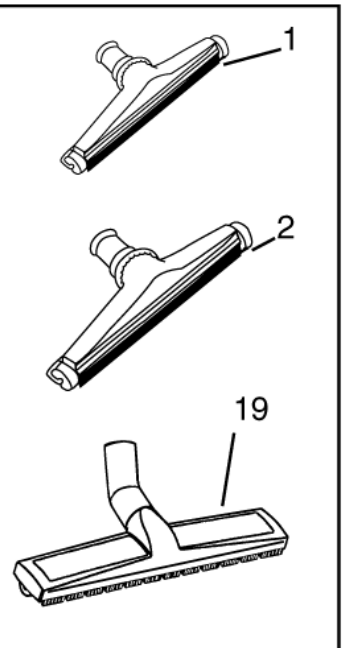

Wheeled floor nozzle