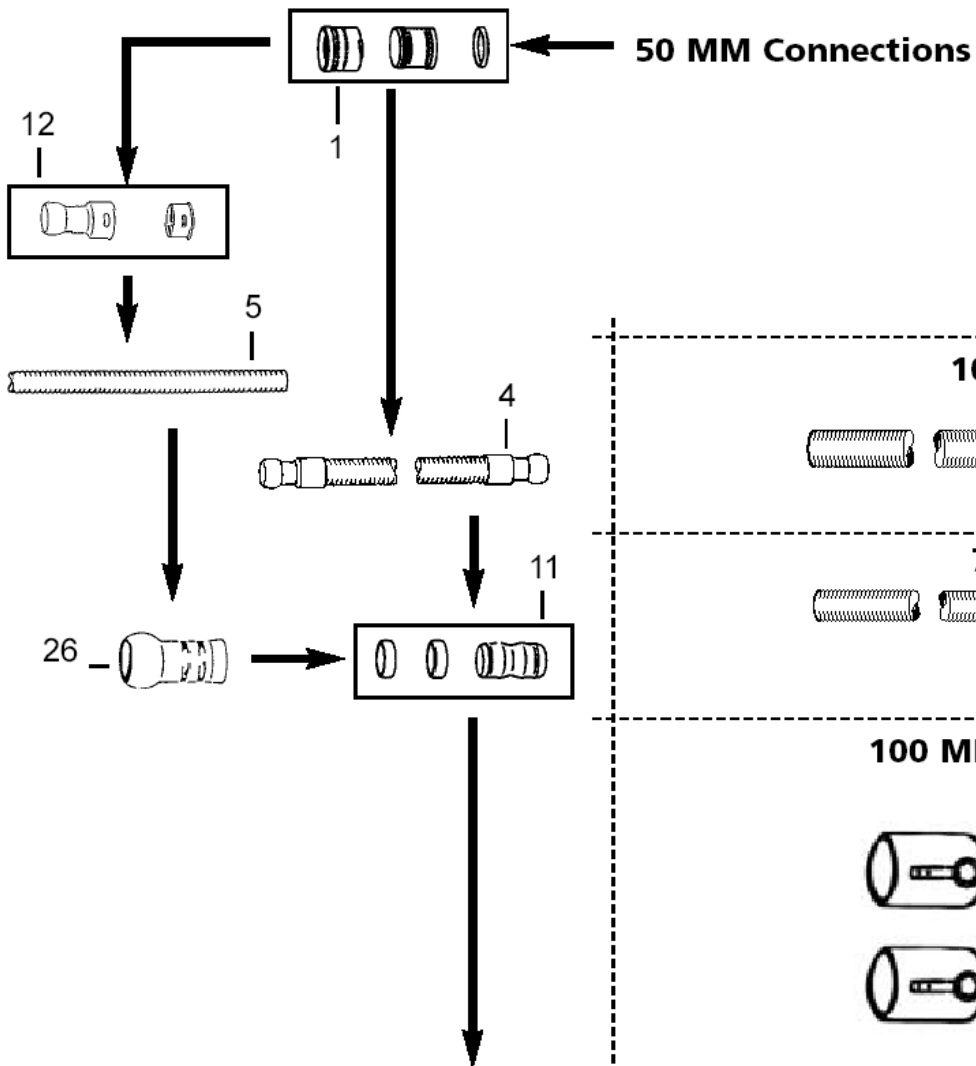

For custom hose length 100-70-50 mm

GB 726

06-02-2015

Part List ID HOSE27

54

100 MM Hoses

70 MM Hoses

100 MM End pieces

50 MM Connections

70 MM End pieces

Tube Connections 50 MM

70 MM and 50 MM Connections

For custom hose length 100-70-50 mm

GB 726

06-02-2015

Part List ID
HOSEZ7

55

Pos	Part no.	Qty	Description
1	22344200	1	SLEEVE
2	82351600	1	PLASTIC HOSE Ø 100MMX10M COND
2	82359300	1	POLYURETHAN HOSE Ø100X15M
3	82351500	1	PLASTHOSE Ø 70MMX10M CONDU
3	82359200	1	POLYURETHAN HOSE Ø70X15M
4	20624200	1	HOSE 50/2M RUBB. BALL
4	4072400221	1	RUBBER HOSE MT3 D50 + ADAPTER
4	61604100	1	HOSE 50MM/3M PLAST. BALLS
4	82246200	1	HOSE 50/2M CON. BALLS
4	82246300	1	HOSE 50/3M CON BALLS
4	82246400	1	HOSE 50/10M CON. BALLS
4	82246500	1	HOSE 50/5M CON. BALLS
4	82255900	1	HOSE 50/2M PLAST. BALLS
4	82256100	1	HOSE 50/5M PLAST. BALLS
4	82256300	1	HOSE 50/10M PLAST. BALLS
4	82290500	1	HOSE 50/2M OIL BALLS
4	82290600	1	HOSE 50/3M OIL BALLS
4	82290700	1	HOSE 50/5M OIL BALLS
4	82290800	1	HOSE 50MM/10M OIL BALL
4	L02159900	1	METAL HOSE 3M/50MM
4	L03066303	1	TRANSP.PUR H HOSE 3M/50
5	82295700	1	25M- Ø 50MM PLASTIC HOSE
5	82309700	1	25M Ø 50MM CONDUCTIVE HOSE
5	82359100	1	POLYURETHANE HOSE Ø50X15M
7	L03056100	1	CONNECTION FOR HOSE D100
8	L03056101	1	HOSE .E 100MM WITH RA 15M
9	L03066100	1	PLASTIK-MANSCHETTE 70MM
10	L03056000	1	CONNECTION FOR HOSE D70
11	22339700	1	JUNCTION KIT AND TWO RINGS D50
12	22340100	1	BALL JOINT/BUSH KIT GREY 50
12	22340300	1	BALL JOINT/BUSH BLACK 50
12	22340500	1	BALL JOINT/BUSH BLUE OIL 50MM
13	31080200	1	HOSE NOZZLE
14	L03056600	1	BENT PIPE 70 /50
15	L03056203	1	BENT SLEEVE FOR PIPE 70/ 7
16	L03057400	1	STRAIGHT PIPE 70/50
17	L03056200	1	SLEEVE FOR PIPE 70 /70
18	31316900	1	SPRING CLIP 50/70MM TUBES
19	21318100	1	PIPE BENT 50MM SPRING LOCK
20	10624400	1	BENT JUNCTION D50
21	10984600	1	DIRECT FITTING D38
22	L02652000	1	RUBBER ANGLED SLEEVE WITH CLAMP BAND
23	80694300	1	SLEEVE