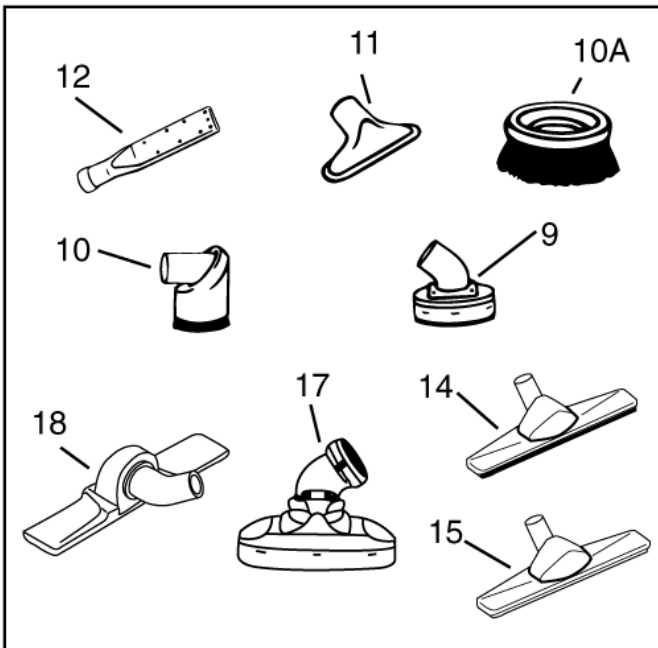

Hose connection diagram steel/brass bayonet 38

GB 726

06-02-2015

Part List ID

G73331

36

Pos	Part no.	Qty	Description
10	82290301	1	HOSE 38/5M OIL BALL+SLEEVE
10	82290401	1	HOSE 38/10M OIL BALL+SLEEVE
10	82343600	1	HOSE 38/5M PLAST. SLEEVE+BALL
10	82343700	1	HOSE 38/10M PLAST. SLEEVE+BALL
11	11810200	1	HOSE 38/2M COMPLETE BRASS ALU.
11	11810400	1	HOSE 38/3M COMPLETE BRASS/ALU.
12	21810100	1	HOSE 38/2M PLAST. BRASS BAY.+SL.
12	21810300	1	HOSE 38/3M PLAST. BRASS BAY.+SL.
14	10944000	1	BENT JUNCTION D38
15	10984600	1	DIRECT FITTING D38
16	11339800	1	ALUMINIUM STEEL FITTING D38
17	71917000	1	SS BENT JUNCTION D38
18	11027200	1	STEEL HOSE D38 MM560
19	10967000	1	ANGLED HOSE
20	10961200	1	ALUMINUM TUBE MT1 D38
21	11297400	1	PIPE
22	11916000	1	SS TUBE 630MM

Nozzles 38 mm

GB 726

06-02-2015

Part List ID G73333

37

See hoses con-
nection diagram
for 38mm

Brushes & nozzles

Wet pick-up