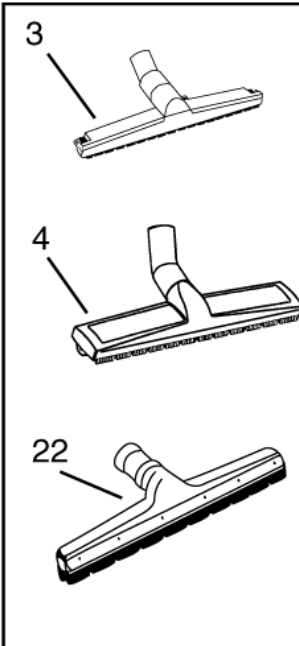

Nozzles 38 mm

GB 726

06-02-2015

Part List ID
HOSE15

49

See hoses con-
nection diagram
for 38mm

Brushes & nozzles

Wet pick-up