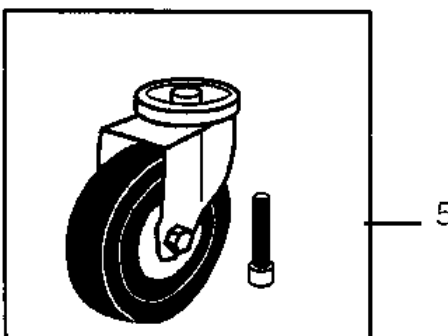

Trolley 1

GB 726

06-02-2015

Part List ID

G73312

13

Trolley 1

GB 726

06-02-2015

Part List ID G73312

14

Pos	Part no.	Qty	Description
1	22416200	1	HANDLE FRONT AND REAR
2	22416300	1	HOLDER FOR HOLDER NOZZLE
3	22416400	1	CARRIAGE FRAME
4	32213800	1	FIXED WHEEL FOR CARRIAGE FRAME
5	32213600	1	JOCKEY WHEEL FOR CARRIAGE FRAM