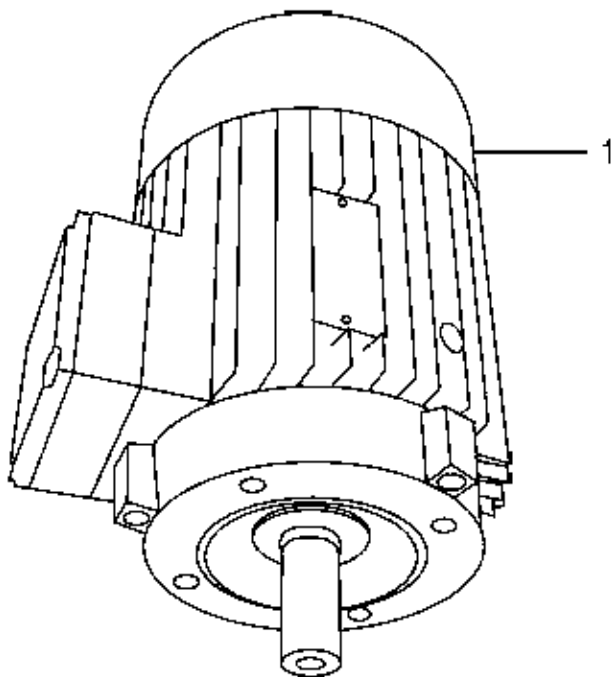

Motor an pulleys

GB 726

06-02-2015

Part List ID G7332

3

	Motor Connection						
	AC Frequency Hz	50				60	
Voltage 3-Phase	200-208	220-240	380-415	500	200-240	380-480	500-600
Circuit D/Y	D	D	Y	Y	D	Y	Y
Motor terminal board							
Release Current Amp.	9.3	8.1	4.7	3.6	9.0	4.6	3.5
1- Motor 3-phase	31583504	31583502	31583502	31583503	31583504	31583502	31583503
2- Motor Protection	41934001	41934001	41934002	41934003	41934001	41934002	41934003
3- Undervoltage Release	41934101	41934101	41934103	41934104	41934105	41934103	41934106
4- Pulley f. motor	82414700	82414700	82414700	82414700	82414800	82414800	82414800
5- Pulley f. Turbine	82414900	82414900	82414900	82414900	82415000	82415000	82415000

Motor an pulleys

GB 726

06-02-2015

Part List ID

G7332

4

Pos	Part no.	Qty	Description
1	31583503	1	MOTOR 2.2KW.3-PH.500-600V
1	31583504	1	MOTOR 2.2KW 3-PH 200-208V
1	82192202	1	MOTOR 2.2KW 3-PH 380-415V REPLACES 31583502
1	82192202	1	MOTOR 2.2KW 3-PH 380-415V
2	41934001	1	MOTOR PROTECTOR WITH PHASE SEQUENCING SEE TSB30-2011
2	41934002	1	MOTOR PROTECTOR WITH PHASE SEQUENCING SEE TSB30-2011
2	41934003	1	MOTOR PROTECTOR WITH PHASE SEQUENCING SEE TSB30-2011
3	41934101	1	UNDER-VOLTAGE TRIGGER
3	41934103	1	UNDER-VOLTAGE TRIGGER
3	41934104	1	UNDER-VOLTAGE TRIGGER
3	41934105	1	UNDER-VOLTAGE TRIGGER
3	41934106	1	UNDER-VOLTAGE TRIGGER
4	82414700	1	PULLEY WHEEL 207MM FOR 50HZ
4	82414800	1	PULLEY WHEEL 202MM FOR 60HZ
5	82414900	1	PULLEY WHEEL 56MM 50HZ GB-TUR
5	82415000	1	PULLEY WHEEL 66MM 60HZ GB-TUR