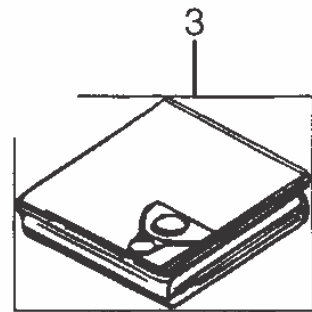

Dust bag system

GB 726

06-02-2015

Part List ID
G73322

23

Dust bag system

GB 726

06-02-2015

Part List ID
G73322

24

Pos	Part no.	Qty	Description
1	11852800	1	DUST BAG SYSTEM 625-725
2	21695400	1	PLASTIC DUST BAG 46L
3	81584000	1	5PCS PAPER BAGS GS82
4	81584000	1	5PCS PAPER BAGS GS82
6	21582901	1	INLET FOR DUST BAG