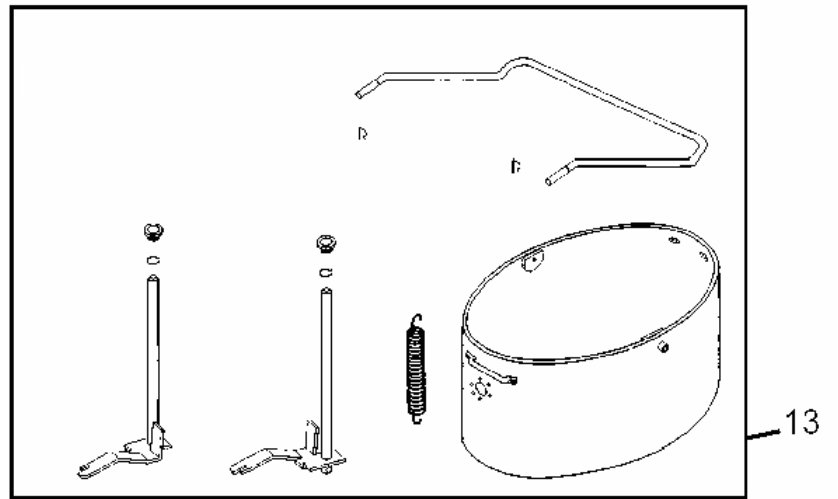

Container parts

GB 726

06-02-2015

Part List ID G7339

9