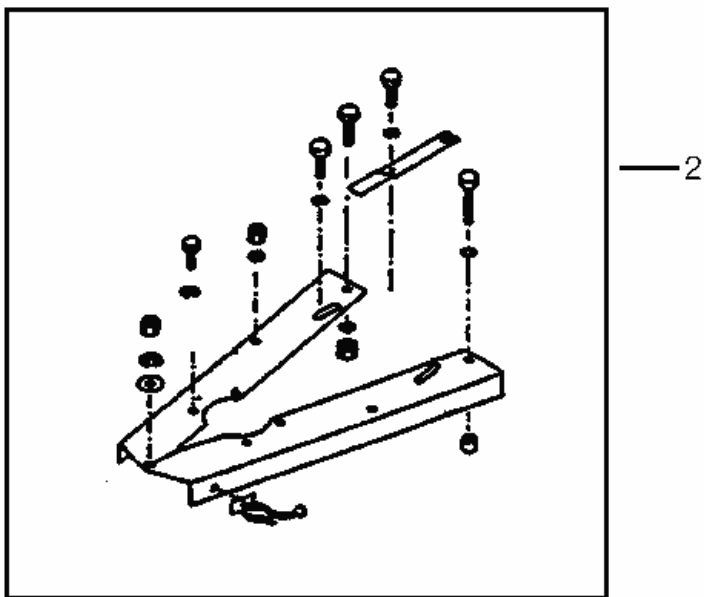

Fan parts

GB 726

06-02-2015

Part List ID G7337

7

Fan parts

GB 726

06-02-2015

Part List ID

G7337

8

Pos	Part no.	Qty	Description
1	22414300	1	SPACER WASHER FOR PULLEY WHEEL
2	22416900	1	MOT. TURB. BRACKET GB 726/72
3	22414400	1	BRACKET FOR GB-TURBINE
4	21687200	1	FAN GROUP GB-VB
5	22414500	1	WASHER FOR GB-TURBINE
6	22242400	1	OPTIBELT MEASURING KIT
7	22416800	1	DRIVE BELT FOR GB 726/826
20	20705700	1	BEARINGS AND RUBBER PARTS FOR