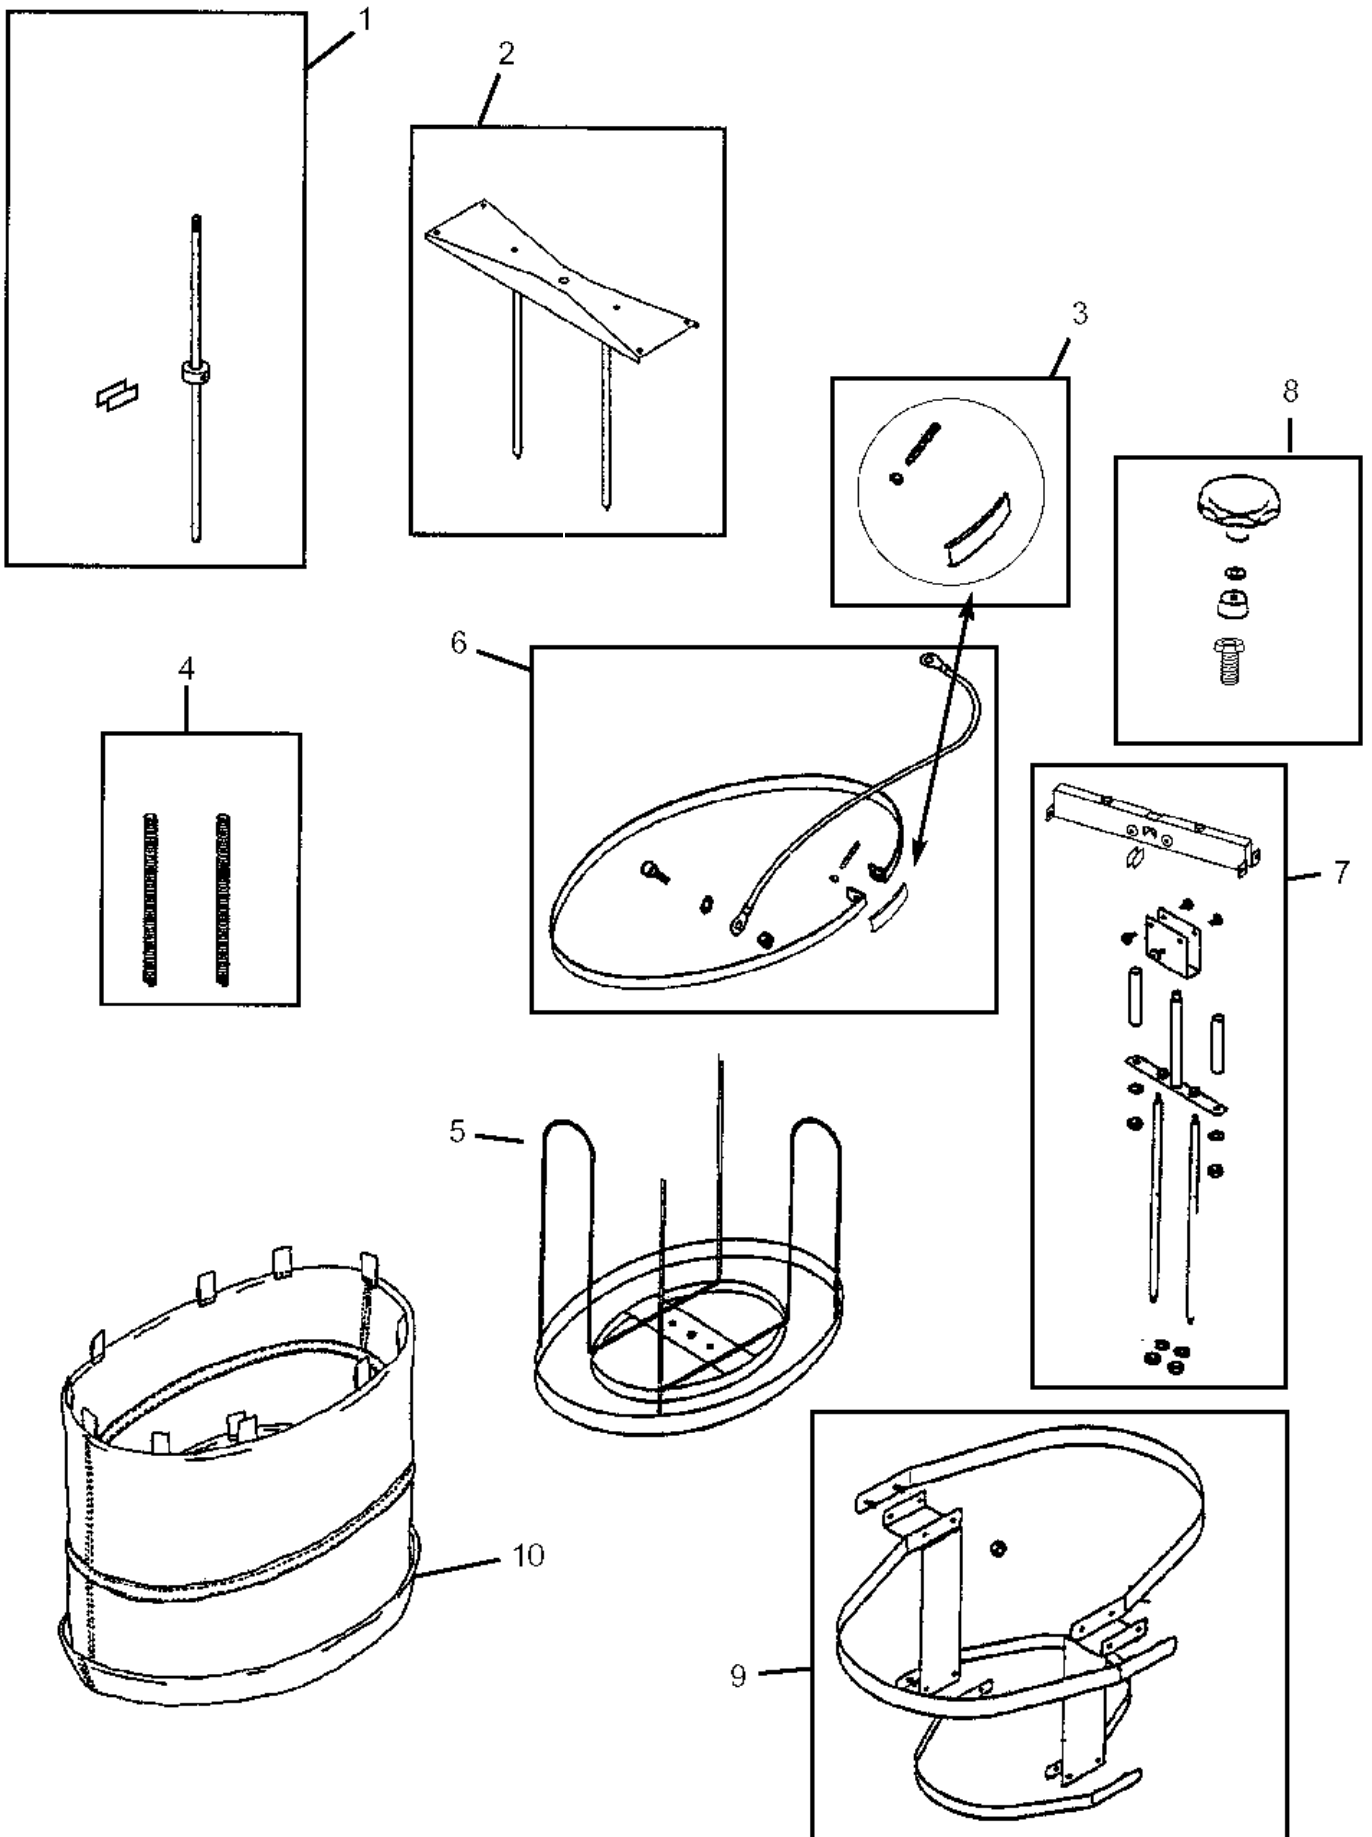

Filter parts

GB 726

06-02-2015

Part List ID
G73311

11

Filter parts

GB 726

06-02-2015

Part List ID
G73311

12

Pos	Part no.	Qty	Description
1	32213900	1	QHAKER ROD 726-U.KIT SET
1	32214200	1	SHAKER ROD F/GB 726/826 WITH S
2	32212201	1	REINFORCEMENT WITH RODS
3	32210800	1	FILTER RING BRACKET KIT SET
4	32212600	1	SPRING FOR SHAKER MECH. KIT SET
5	22415900	1	FILTER FRAME GM 626/GB 726
6	22416000	1	FILTER RING WITH EARTH STRAP
7	22416100	1	FILTER SHAKER PARTS
8	22396801	1	SHAKER KNOB WITH NIPPLE KIT
9	22416500	1	FILTER SHAKER PARTS
10	61854000	1	FILTER COTTON 1.6M2
10	61908300	1	FILTER GORE TEX 1.6M2
10	62048600	1	FILTER GORE TEX NO-STAT. 1.6M2
10	82243300	1	FILTER NOMEKX 1.6M2