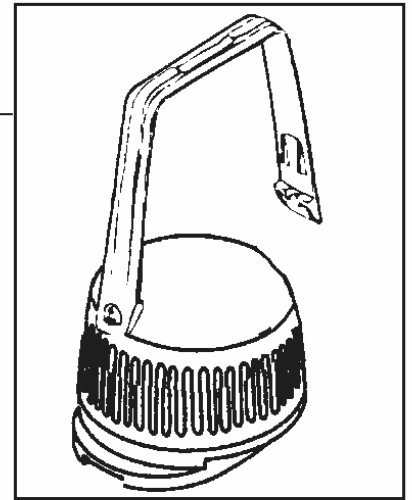

Exhaust filter and accessories

GS/GM 80 consumer + GM 80C

11-02-2015

ET-Liste-Nr. A0339

9

1

4

4A

2

3

9

5

HEPA

6

10

7

HEPA