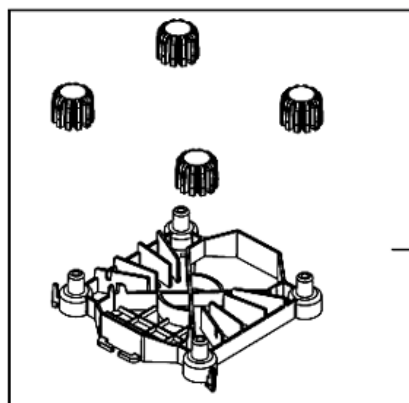

MOTOR UND MOTORKABEL, ALLE MODELL

GS/GM 80 consumer + GM 80C

11-02-2015

ET-Liste-Nr.

A0335

5

11

10

12

1

2

3

4