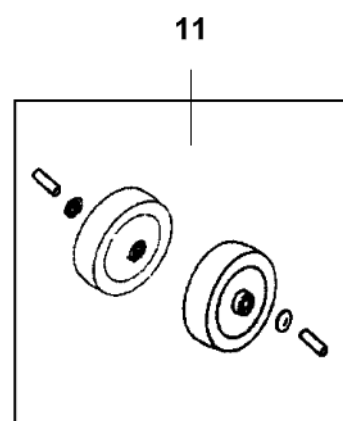

* Note The filters have a 'black' and a 'white' side to it. The black one should be facing up.

Upper/lower container with accessory consum

GS/GM 80 consumer + GM 80C

11-02-2015

ET-Liste-Nr.

A03313

13

Upper/lower container with accessory consum