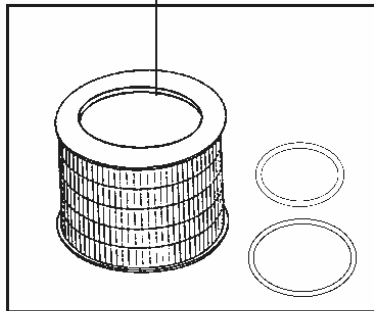

Exhaust filter and accessories

GS/GM 80 consumer + GM 80C

11-02-2015

ET-Liste-Nr. A0339

9

1

4

4A

2

3

9

5

HEPA

6

10

7

HEPA