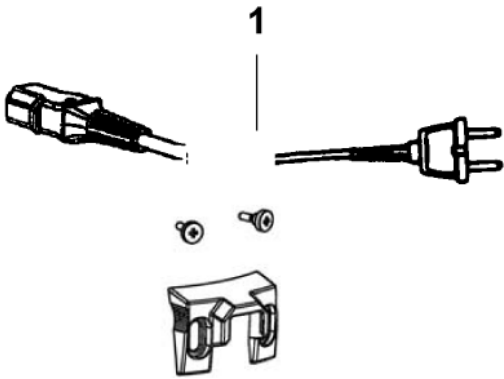

Cords consumer

GS/GM 80 consumer + GM 80C

11-02-2015

ET-Liste-Nr. A0337

7

Cord with plug/socket for bracket, item10 , for GM 80-90 series			
	Voltage	Plug type	
EU	250		
UK	250		
AUS/NZ	250		
CH	250		
USA/CAN	120		