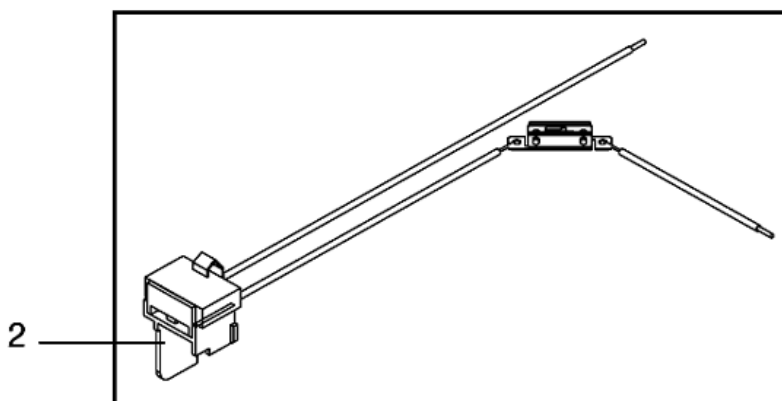

MOTOR UND MOTORKABEL, ALLE MODELL

GS/GM 80 consumer + GM 80C

11-02-2015

ET-Liste-Nr.

A0335

5

11

10

12

1

2

3

4