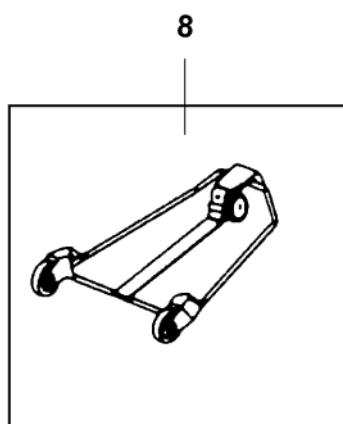

* Note The filters have a 'black' and a 'white' side to it. The black one should be facing up.

Upper/lower container with accessory consum

GS/GM 80 consumer + GM 80C

11-02-2015

ET-Liste-Nr.

A03313

13

Upper/lower container with accessory consum