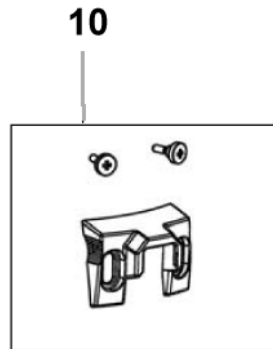

Cords consumer

GS/GM 80 consumer + GM 80C

11-02-2015

ET-Liste-Nr. A0337

7

Cord with plug/socket for bracket, item10 , for GM 80-90 series			
	Voltage	Plug type	
EU	250		
UK	250		
AUS/NZ	250		
CH	250		
USA/CAN	120		