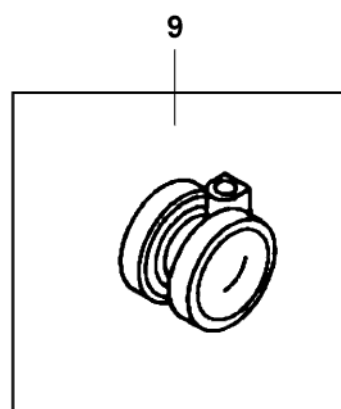

* Note The filters have a 'black' and a 'white' side to it. The black one should be facing up.

Upper/lower container with accessory consum

GS/GM 80 consumer + GM 80C

11-02-2015

ET-Liste-Nr.

A03313

13

Upper/lower container with accessory consum