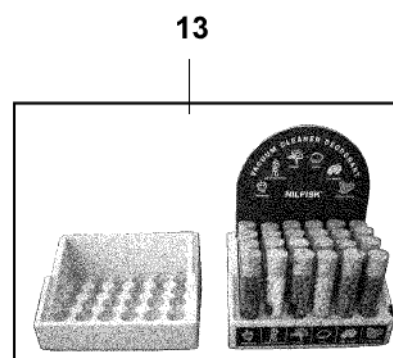

* Note The filters have a 'black' and a 'white' side to it. The black one should be facing up.

Upper/lower container with accessory consum

GS/GM 80 consumer + GM 80C

11-02-2015

ET-Liste-Nr.

A03313

13

Upper/lower container with accessory consum