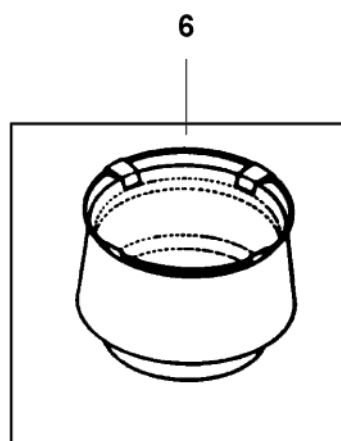

* Note The filters have a 'black' and a 'white' side to it. The black one should be facing up.

Upper/lower container with accessory consum

GS/GM 80 consumer + GM 80C

11-02-2015

ET-Liste-Nr.

A03313

13

Upper/lower container with accessory consum