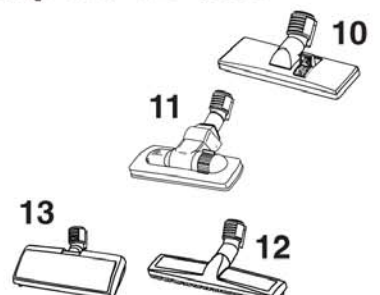

Nozzles with parking clip for GD 1000