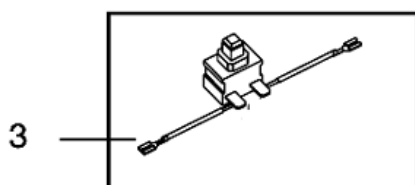

MOTOR UND MOTORKABEL, ALLE MODELL

GS/GM 80 consumer + GM 80C

11-02-2015

ET-Liste-Nr.

A0335

5

11

10

12

1

2

3

4