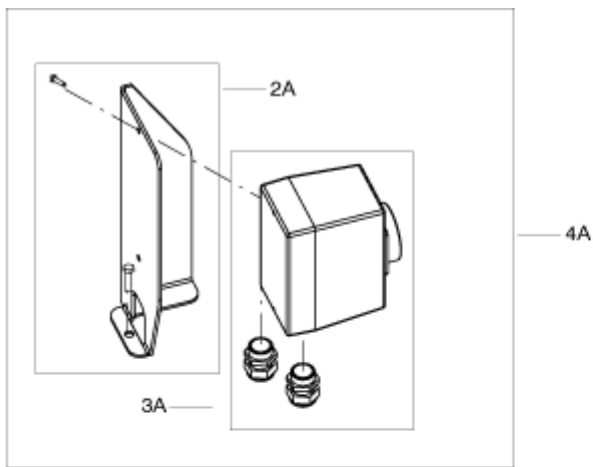

Electric System 02

VHW201

26-11-2014

Part List ID
VHW20115

17

Electric System 02

VHW201

26-11-2014

Part List ID
VHW20115

18

Pos	Part no.	Qty	Description
1	4089100725	1	MOTOR POWER CORD
2	Z8 39825	1	CABLE SUP. 3G2.5 FROR 6M MOD.3151MT
1A	4089100722	1	SUCTION UNIT KIT VHW201 SINGLE-PHASE
2A	4089100691	1	E.B. SUPPORT PLATE KIT VHW211
2A	4089100693	1	E.B. SUPPORT PLATE KIT VHW211 SS
3A	4089100726	1	E.B. KIT VHW201 SINGLE-PHASE
4A	4089100727	1	E.B. KIT COMPLETE VHW201 SINGLE-PHASE