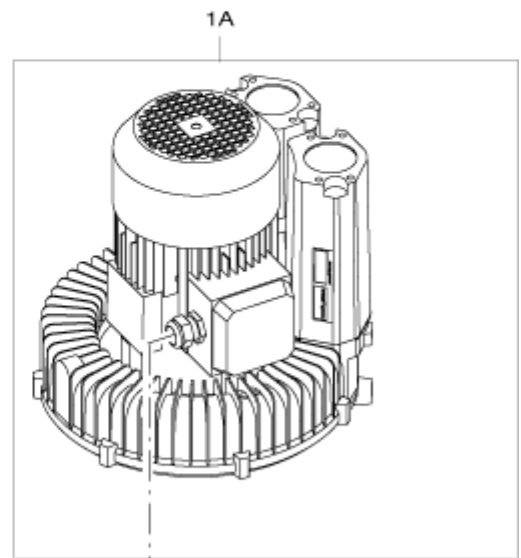

Electric System 02

VHW201

26-11-2014

Part List ID
VHW20115

17

Electric System 02

VHW201

26-11-2014

Part List ID
VHW20115

18

Pos	Part no.	Qty	Description
1	4089100725	1	MOTOR POWER CORD
2	Z8 39825	1	CABLE SUP. 3G2.5 FROR 6M MOD.3151MT
1A	4089100722	1	SUCTION UNIT KIT VHW201 SINGLE-PHASE
2A	4089100691	1	E.B. SUPPORT PLATE KIT VHW211
2A	4089100693	1	E.B. SUPPORT PLATE KIT VHW211 SS
3A	4089100726	1	E.B. KIT VHW201 SINGLE-PHASE
4A	4089100727	1	E.B. KIT COMPLETE VHW201 SINGLE-PHASE