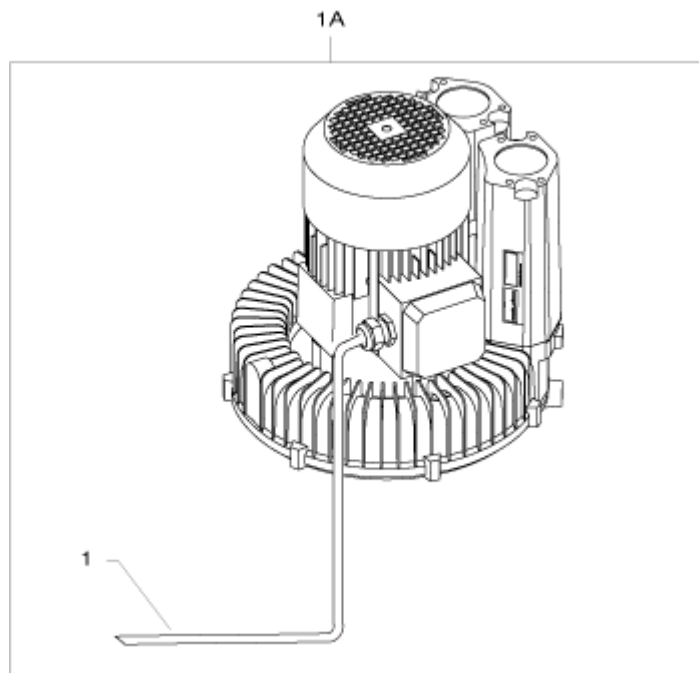

Electric System

VHW201

26-11-2014

Part List ID
VHW20111

13

Electric System

VHW201

26-11-2014

Part List ID
VHW20111

14

Pos	Part no.	Qty	Description
1	Z8 391079	1	CABLE CONN.MOT. 4G2.5 SIL. MOD.3508-T40
1A	4089100721	1	SUCTION UNIT KIT VHW201