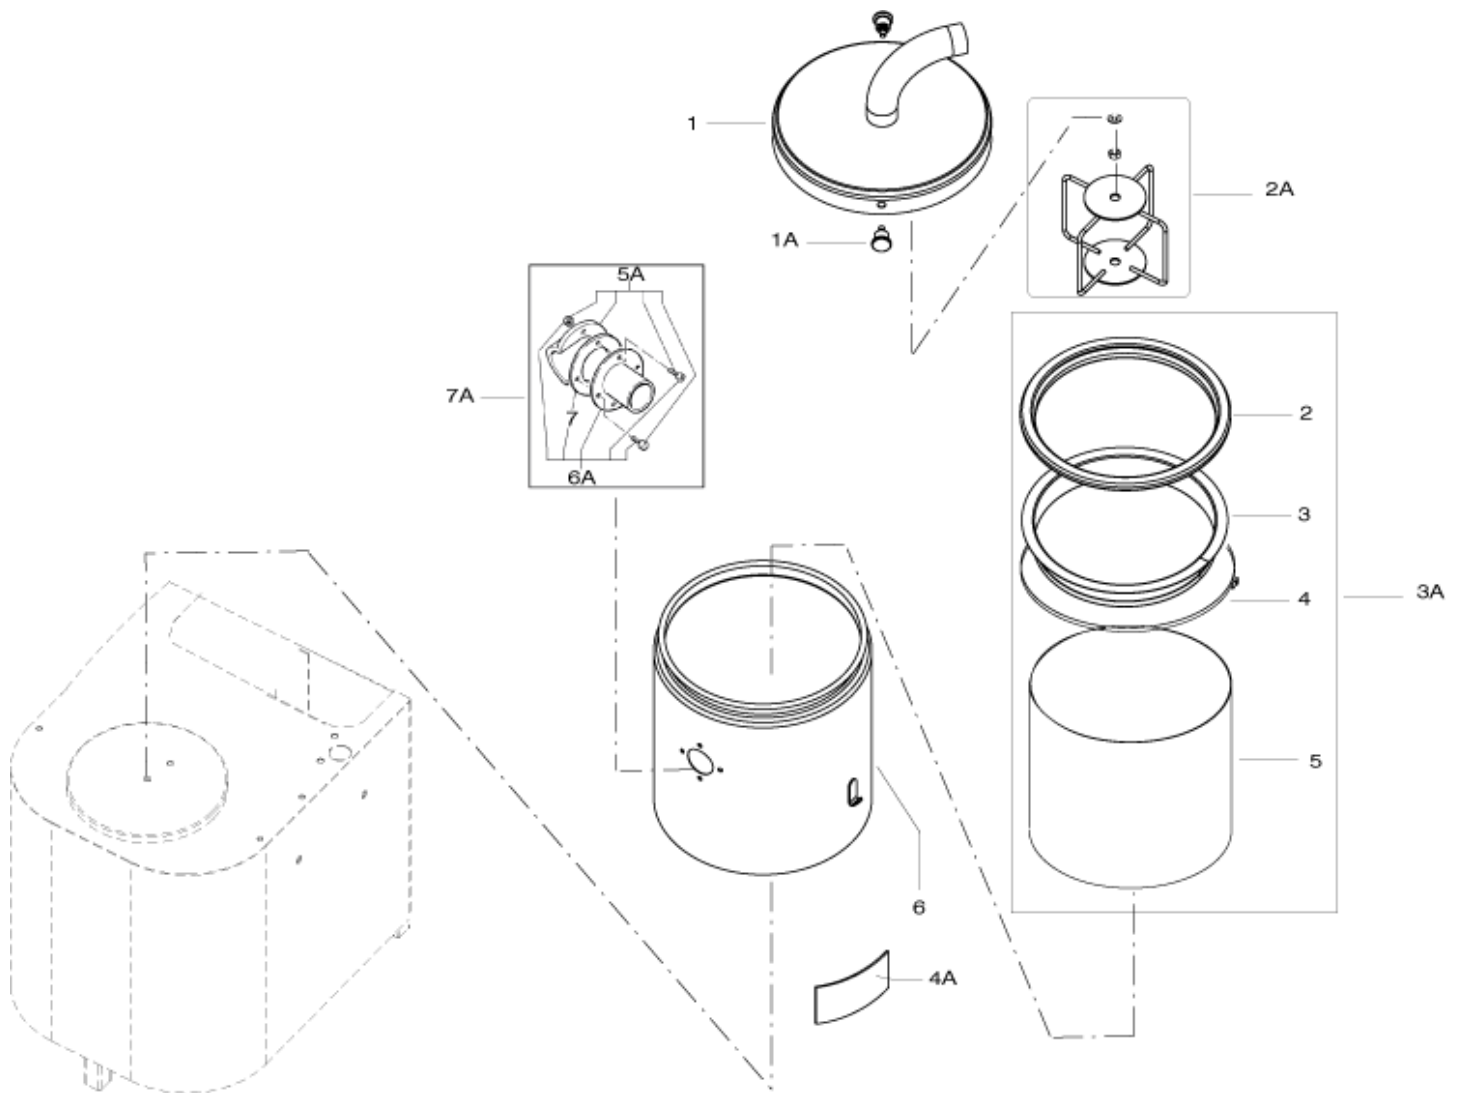

Container Unit

VHW201

26-11-2014

Part List ID
VHW20103

5

Container Unit

VHW201

26-11-2014

Part List ID
VHW20103

6

Pos	Part no.	Qty	Description
1	4083101401	1	LID D280 VHW R9003
1	4083101402	1	LID D280 VHW SS
2	4081701122	1	FILTER RING GASKET D280 VHW
2	4081701123	1	FILTER RING GASKET D280 VHW SILICONE
3	4081500252	1	FILTER RING D280 VHW FE
3	4081500253	1	FILTER RING D280 VHW SS
4	Z8 18077	1	FILTER BLOCK TIE D280
5	Z8 17034	1	BAG FILTER 280 POLYESTER
6	4083000793	1	CONTAINER D280 VHW R9003
6	4083000794	1	CONTAINER D280 VHW SS
7	Z8 17004	1	INLET SEAL D40
1A	4089100662	1	POSITIONING PISTON SPRING KIT VHW210
2A	4089100663	1	KIT CAGE VHW210
2A	4089100664	1	KIT CAGE SS VHW210
3A	4083300412	1	FILTER COM.D280 VHW
3A	4083300413	1	FILTER COM.D280 VHW SS
4A	4089100720	1	LABELS KIT VHW 201
5A	40000400	1	KIT DEFLECTOR D40 FE
5A	40000402	1	KIT DEFLECTOR D40 INOX
6A	40000399	1	KIT INLET FE D40
6A	40000401	1	KIT INLET INOX D40
7A	40000385	1	KIT COMPLETE INLET FE D40
7A	40000386	1	KIT COMPLETE INLET INOX D40