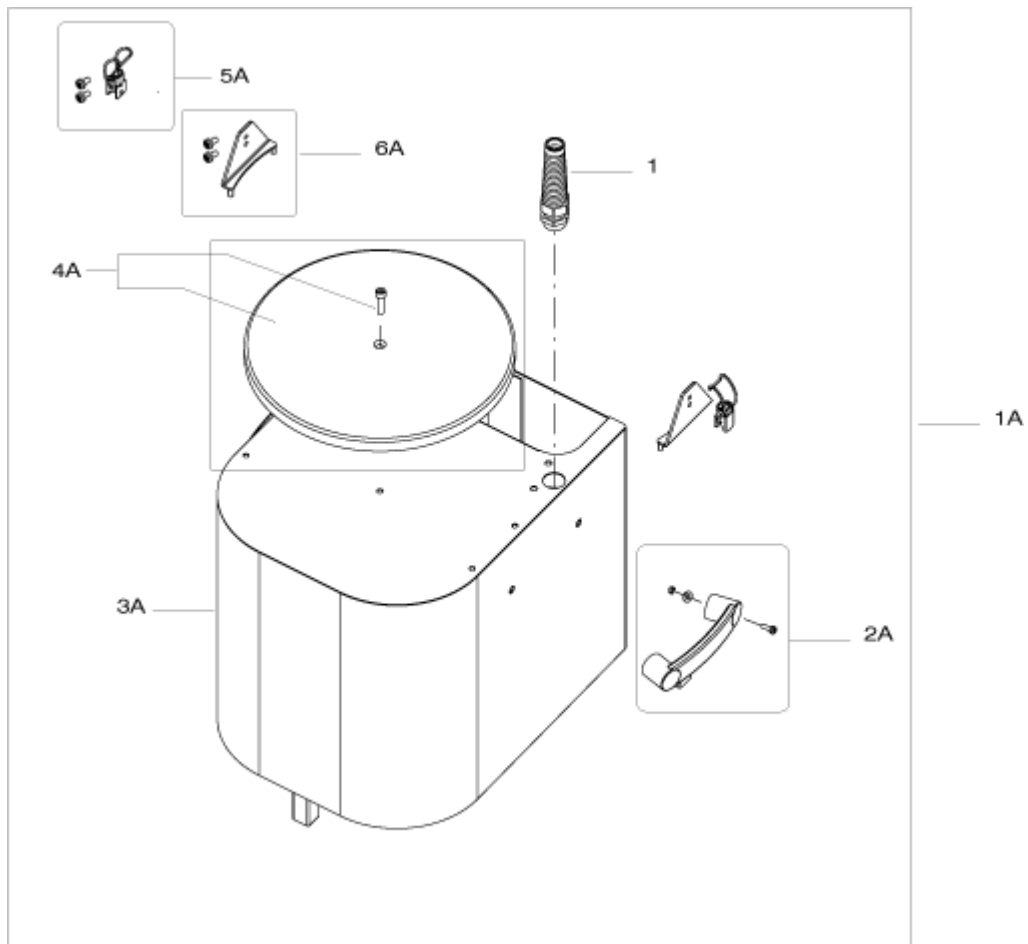

Frame

VHW201

26-11-2014

Part List ID
VHW20101

3

Frame

VHW201

26-11-2014

Part List ID
VHW20101

4

Pos	Part no.	Qty	Description
1	Z8 39060	1	CABLE GLAND PG16 PA SPRING
1A	4089100688	1	KIT VERTICAL BASE COMPLETE VHW
1A	4089100689	1	KIT VERTICAL BASE SS COMPLETE VHW
2A	4089100325	1	HANDLE KIT
3A	4089100718	1	KIT VERTICAL BASE VHW201
3A	4089100719	1	KIT VERTICAL BASE SS VHW201
4A	4089100704	1	KIT GUIDE BOTTOM D280 ZINC PLATED
4A	4089100705	1	KIT GUIDE BOTTOM D280 SS PLATED
5A	4089100659	2	KIT LEVER LOCK FOR CONTAINER VHW
5A	4089100684	2	KIT LEVER LOCK FOR CONTAINER VHW SS
6A	4089100683	2	KIT BRACKET FOR LATCH VERTICAL BASE
6A	4089100685	2	KIT BRACKET LATCH VERTICAL BASE VHW SS