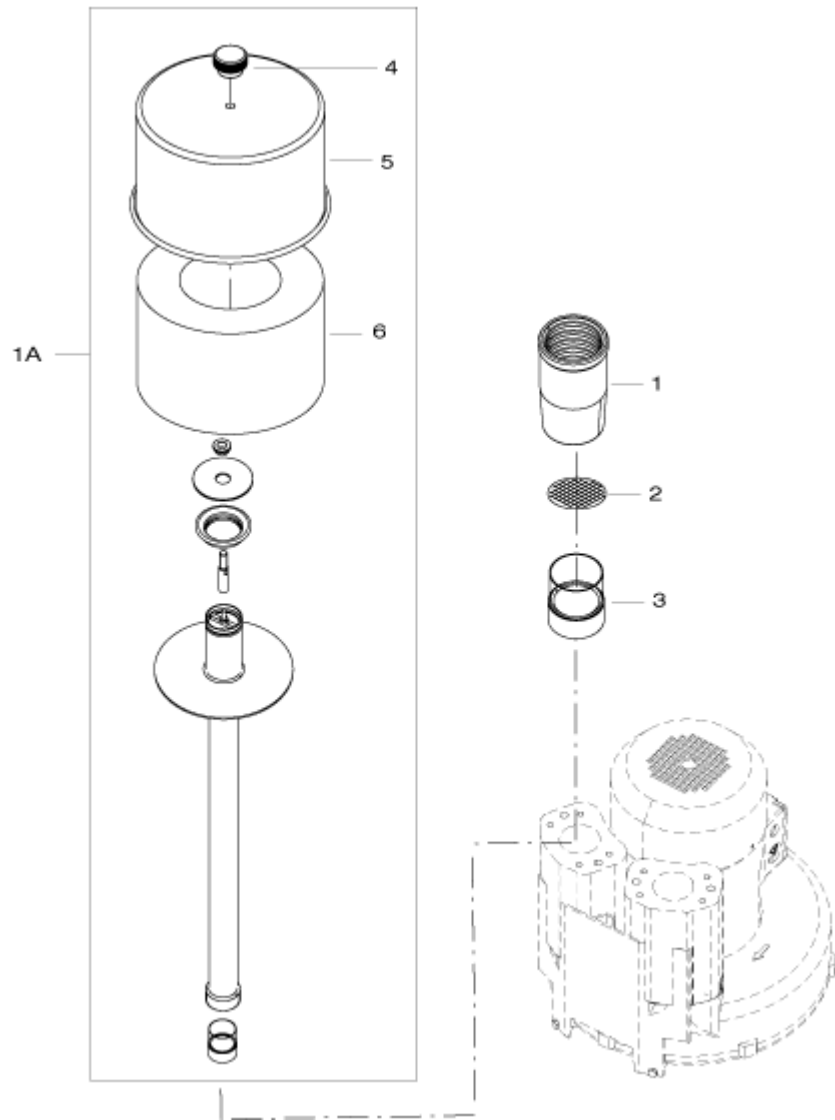

Suction Unit

VHW201

26-11-2014

Part List ID
VHW20107

9

Suction Unit

VHW201

26-11-2014

Part List ID
VHW20107

10

Pos	Part no.	Qty	Description
1	Z7 20001	1	SLEEVE D40 RUBBER
2	Z8 13064	1	NET D80 MESH 1.5x1.5
3	4083200812	1	"FITTING D40 - 1""1/4"
4	4084001146	1	KNOB D40 M10 DIFFUSER CONTAINER M.VHW
5	4083000681	1	DIFFUSER CONTAINER D220x142 R9003 M.VHW
5	4083000689	1	DIFFUSER CONTAINER D220x142 SS MOD.VHW
6	Z8 17262	1	ABSOLUTE FILTER D360 x 150 H14
1A	4089100729	1	DOWNSTREAM ABSOLUTE FILTER KIT VHW201