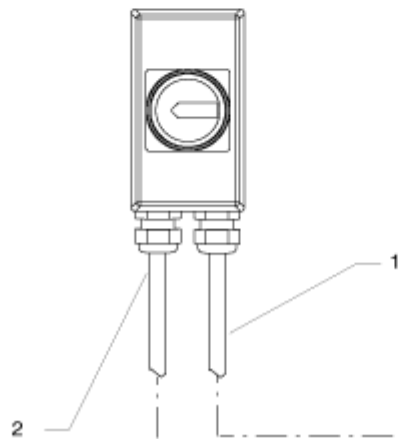

Electric System 02

VHW201

26-11-2014

Part List ID
VHW20115

17

Electric System 02

VHW201

26-11-2014

Part List ID
VHW20115

18

Pos	Part no.	Qty	Description
1	4089100725	1	MOTOR POWER CORD
2	Z8 39825	1	CABLE SUP. 3G2.5 FROR 6M MOD.3151MT
1A	4089100722	1	SUCTION UNIT KIT VHW201 SINGLE-PHASE
2A	4089100691	1	E.B. SUPPORT PLATE KIT VHW211
2A	4089100693	1	E.B. SUPPORT PLATE KIT VHW211 SS
3A	4089100726	1	E.B. KIT VHW201 SINGLE-PHASE
4A	4089100727	1	E.B. KIT COMPLETE VHW201 SINGLE-PHASE