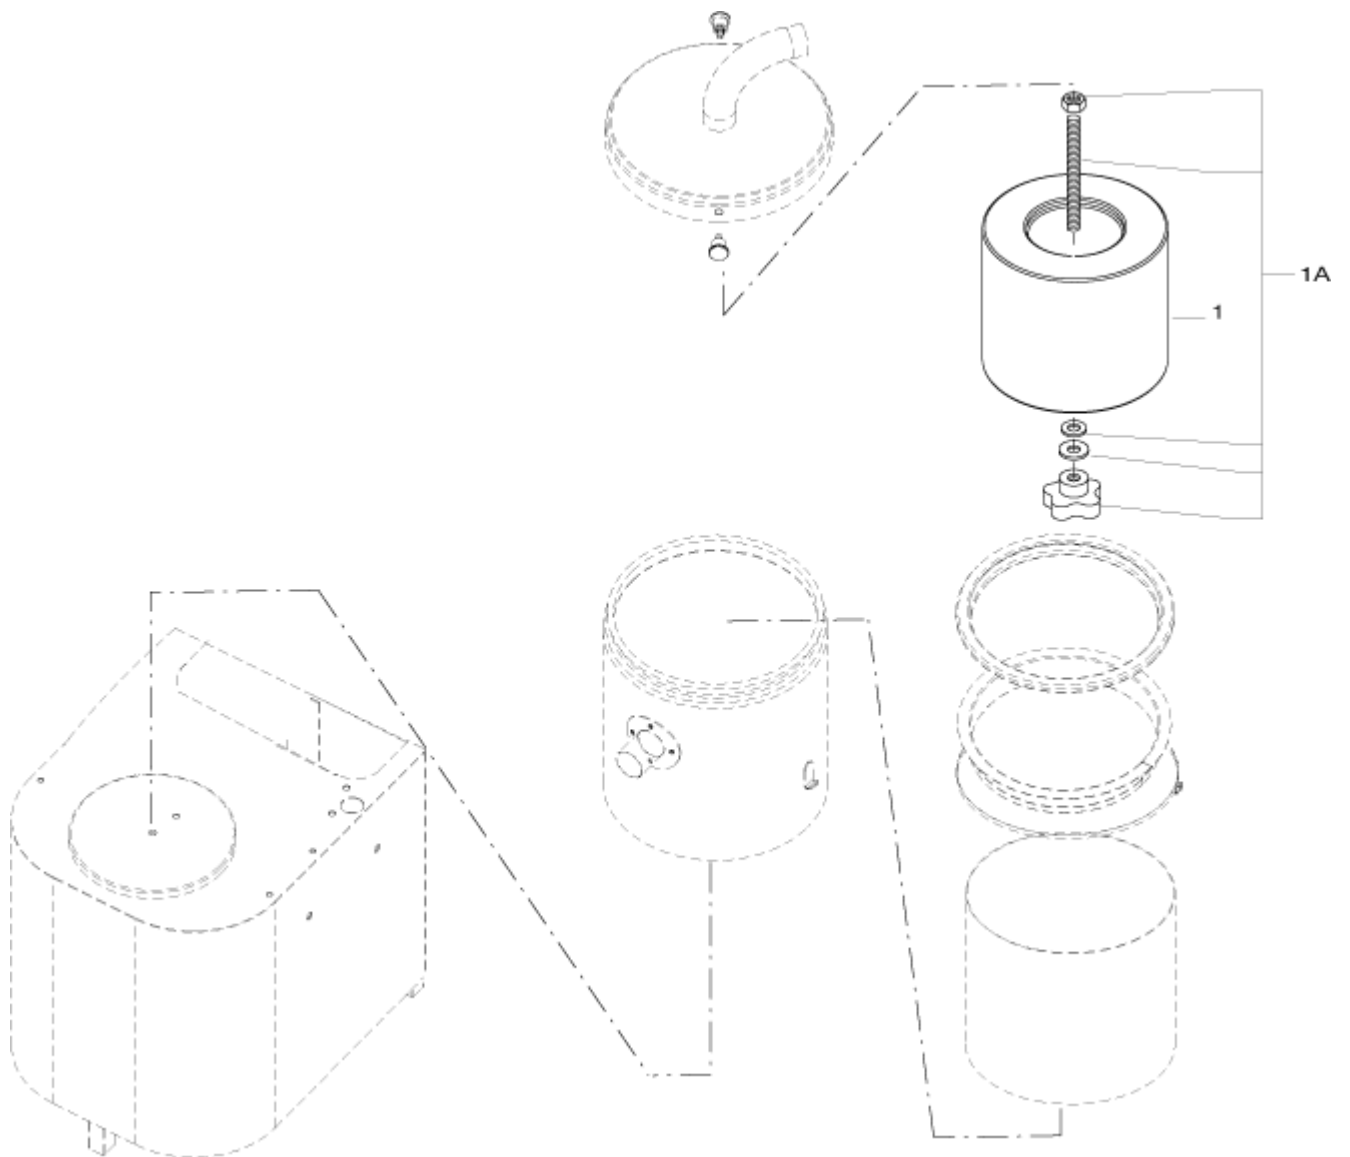

Absolute Filter

VHW201

26-11-2014

Part List ID
VHW20105

7

Absolute Filter

VHW201

26-11-2014

Part List ID
VHW20105

8

Pos	Part no.	Qty	Description
1	Z8 17262	1	ABSOLUTE FILTER D360 x 150 H14
1A	4089100665	1	KIT UPSTREAM ABSOLUT FILT.VHW210